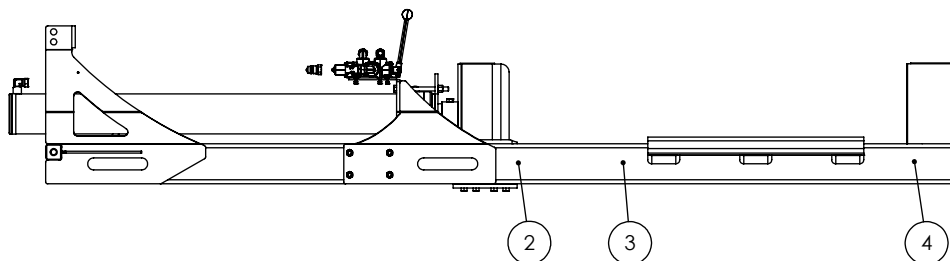

WX320/330 DECAL BREAKDOWN

ITEM	PART NO.	DESCRIPTION	QTY
1	Z94039	CAUTION - Read Manual	1
2	Z94040	WARNING - Moving Wedge	2
3	Z94067	Clear Guide	2
4	Z94056	Wallenstein	2
5	Z94019	Made in Canada	3
6	Z94066	Apply Oil or Grease	1