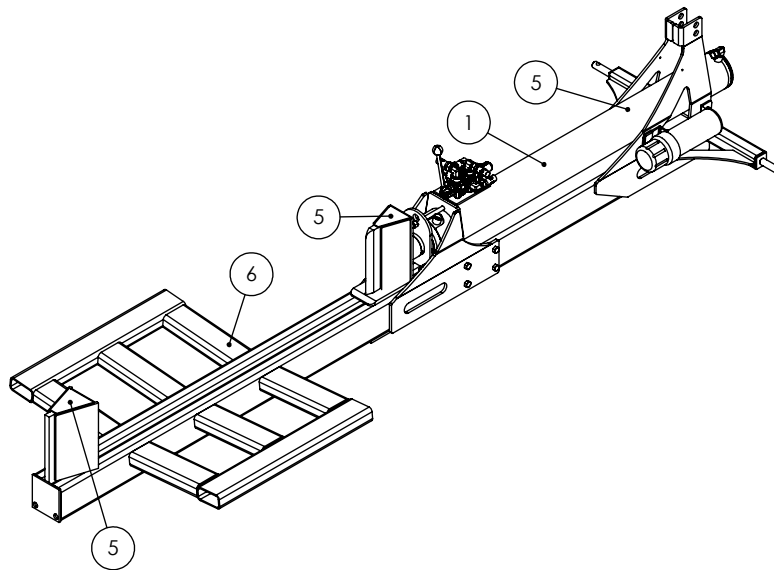

WX320/330 DECAL BREAKDOWN

ITEM	PART NO.	DESCRIPTION	QTY
1	Z94039	CAUTION - Read Manual	1
2	Z94040	WARNING - Moving Wedge	2
3	Z94067	Clear Guide	2
4	Z94056	Wallenstein	2
5	Z94019	Made in Canada	3
6	Z94066	Apply Oil or Grease	1