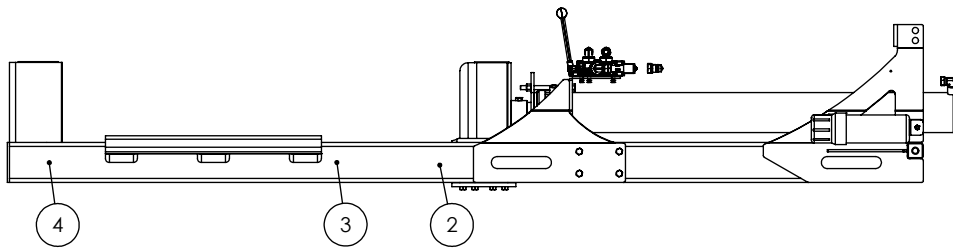

WX320/330 DECAL BREAKDOWN

ITEM	PART NO.	DESCRIPTION	QTY
1	Z94039	CAUTION - Read Manual	1
2	Z94040	WARNING - Moving Wedge	2
3	Z94067	Clear Guide	2
4	Z94056	Wallenstein	2
5	Z94019	Made in Canada	3
6	Z94066	Apply Oil or Grease	1