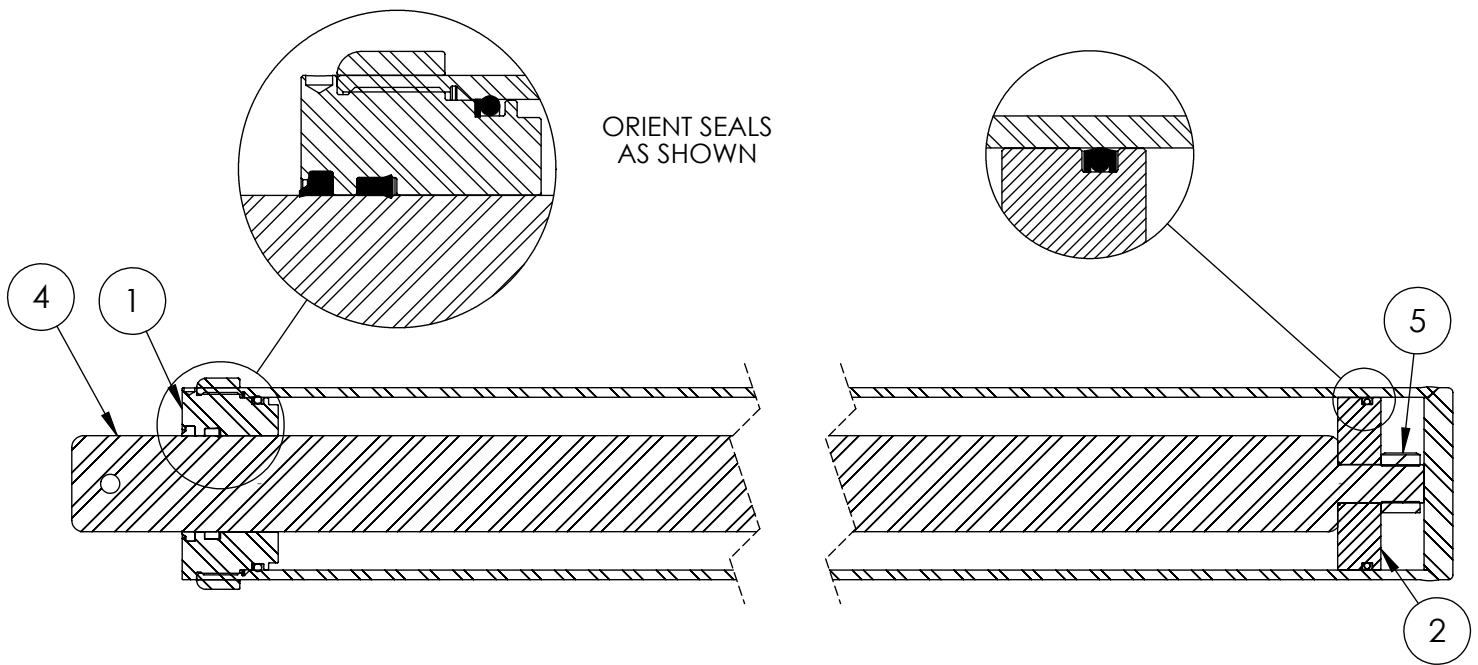

**WX320 Tractor Mount
Splitter Parts Manual
S/N 232043 to S/N 232053**

Foreword

EMB Mfg. has prepared this parts manual to assist customers in ordering quality OEM replacement parts.

Proper and regular service and replacing old, worn or broken parts with the correct Wallenstein parts are essential to prolonging the life of your Wallenstein product. Please refer to this manual before ordering any replacement parts.

Cylinder	4
Main Parts	5
Valve and Fittings	6
Valve Assembly	7
Sliding Wedge	8
4-Way Optional Sliding Wedge	9
Decal Breakdown	10

4-1/2" x 36" STROKE CYLINDER PARTS

ITEM	PART NO.	DESCRIPTION	QTY
1	G450-250SA	4-1/2" Bore x 2-1/2" Rod Gland With Seals	1
2	P100-450SA	4-1/2" Bore Piston With Seals	1
3	2032C2011	Barrel, 4-1/2"	1
4	2032C2013	Rod, 2-1/2x 1	1
5	Z72292G8	Hex Lock Nut 1NF Grade 8	1
6	SLK-4525	Seal Kit, 4-1/2 x 2-1/2	1