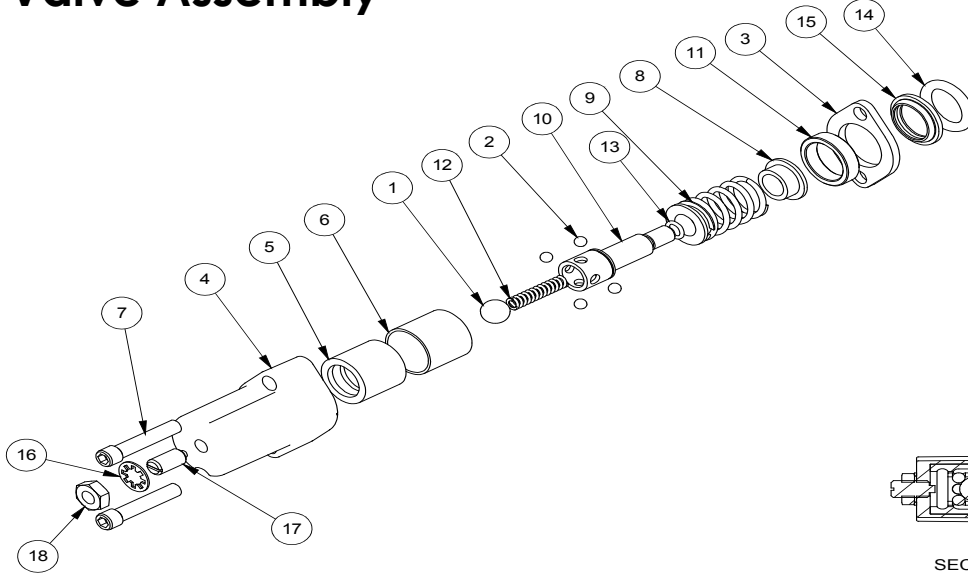

Cylinder	4
Main Parts	5
Valve and Fittings	6
Valve Assembly	7
Sliding Wedge	8
4-Way Optional Sliding Wedge	9
Decal Breakdown	10

4-1/2" x 36" STROKE CYLINDER PARTS

ITEM	PART NO.	DESCRIPTION	QTY
1	G450-250SA	4-1/2" Bore x 2-1/2" Rod Gland With Seals	1
2	P100-450SA	4-1/2" Bore Piston With Seals	1
3	2032C2011	Barrel, 4-1/2"	1
4	2032C2013	Rod, 2-1/2x 1	1
5	Z72292G8	Hex Lock Nut 1NF Grade 8	1
6	SLK-4525	Seal Kit, 4-1/2 x 2-1/2	1

WX320 Parts Breakdown

ITEM	PART NO.	DESCRIPTION	QTY
1	2012W212	Weldment, WX320	1
2	2032C201	Cylinder, 4-1/2 x 36 x 2-1/2	1
3	2011A103	Assembly, Valve with Fittings	1
4	2032A202	Wedge, Large Sliding Assy	1
5	2012W204	Weldment, 3pt WX320	1
6	2032S213	Plate, Cylinder Retaining	1
7	Z52301	1/2 Hose MP08 x MP08 x 16"	1
8	Z52303	1/2 Hose, 1/2MP x 1/2MP x 36"	1
9	Z51331	Elbow 90 MP x FPX 0808	1
10	Z52312	1/2 Hose, 1/2MPx1/2MPx 96"	2
11	Z51926	FP08 x Pioneer Coupler	2
12	Z96503	Manual Tube 3-1/2 Short	1
13	Z72221	Hex Lock Nut 5/16NC	1
14	Z72251	Hex Lock Nut 1/2NC	4
15	Z71565	Hex Bolt, 1/2NC x 6-1/2	7
16	Z72251	Hex Lock Nut 1/2NC	3

VALVE AND FITTINGS PARTS BREAKDOWN

ITEM	PART NO.	Description	QTY.
1	Z51331	Elbow 90 MP x FPX 0808	4
2	Z56209	Valve, Single Function Detent	1
3	*Z56210*	Valve, Closed Center	*
4	Z56915	Complete Handle Kit for Z56209	1
5	Z72111	Hex Lock Nut 1/4NC	3
6	Z75114	SHCS, 1/4NC x 1-3/4	3

CLOSED CENTER VALVE REQUIRED FOR "C" MODELS.

Valve Assembly

ITEM NO.	QTY.	PART NO.	DESCRIPTION
1	1	B5057	7/16 BALL
2	4	DC7604	3/16 BALL
3	1	SF306	RETAINER
4	1	SF477L	SH LS ENDCAP
5	1	SF480	SD SLEEVE
6	1	SF483	SPACER
7	2	SF486	ALLEN SCREW
8	2	SF489	CENTER STOP
9	1	SF490	CENTERING SPRING
10	1	SF492	HOUSING
11	1	SF315	SPACER
12	1	LS305	DETENT SPRING
13	1	DC7583	O-RING 3-902
14	1	SF496	METRIC O-RING
15	1	LS306	LS WIPER
16	1	SF502	5/16 LOCK WASHER
17	1	SF503	SPRING PLUNGER
18	1	SF504	5/16 HEX JAM NUT