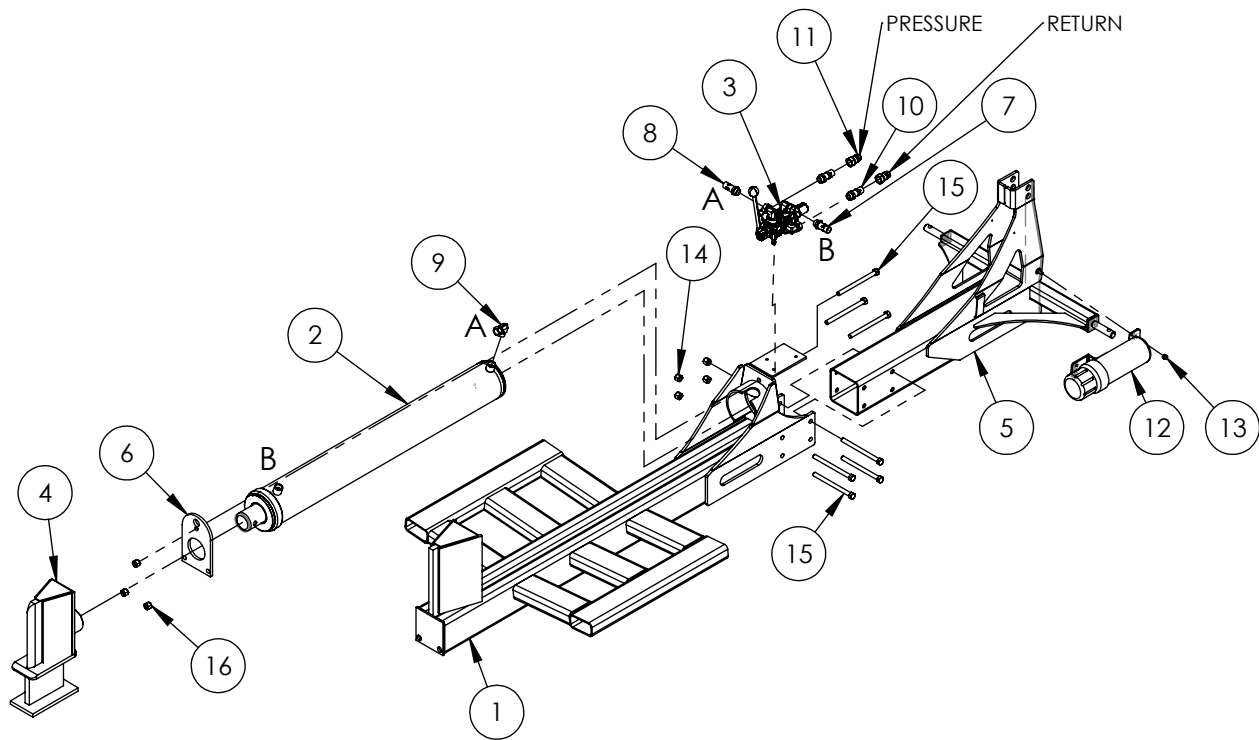

Cylinder	4
Main Parts	5
Valve and Fittings	6
Valve Assembly	7
Sliding Wedge	8
4-Way Optional Sliding Wedge	9
Decal Breakdown	10

4-1/2" x 36" STROKE CYLINDER PARTS

ITEM	PART NO.	DESCRIPTION	QTY
1	G450-250SA	4-1/2" Bore x 2-1/2" Rod Gland With Seals	1
2	P100-450SA	4-1/2" Bore Piston With Seals	1
3	2032C2011	Barrel, 4-1/2"	1
4	2032C2013	Rod, 2-1/2x 1	1
5	Z72292G8	Hex Lock Nut 1NF Grade 8	1
6	SLK-4525	Seal Kit, 4-1/2 x 2-1/2	1

WX320 Parts Breakdown

ITEM	PART NO.	DESCRIPTION	QTY
1	2012W212	Weldment, WX320	1
2	2032C201	Cylinder, 4-1/2 x 36 x 2-1/2	1
3	2011A103	Assembly, Valve with Fittings	1
4	2032A202	Wedge, Large Sliding Assy	1
5	2012W204	Weldment, 3pt WX320	1
6	2032S213	Plate, Cylinder Retaining	1
7	Z52301	1/2 Hose MP08 x MP08 x 16"	1
8	Z52303	1/2 Hose, 1/2MP x 1/2MP x 36"	1
9	Z51331	Elbow 90 MP x FPX 0808	1
10	Z52312	1/2 Hose, 1/2MPx1/2MPx 96"	2
11	Z51926	FP08 x Pioneer Coupler	2
12	Z96503	Manual Tube 3-1/2 Short	1
13	Z72221	Hex Lock Nut 5/16NC	1
14	Z72251	Hex Lock Nut 1/2NC	4
15	Z71565	Hex Bolt, 1/2NC x 6-1/2	7
16	Z72251	Hex Lock Nut 1/2NC	3

VALVE AND FITTINGS PARTS BREAKDOWN

ITEM	PART NO.	Description	QTY.
1	Z51331	Elbow 90 MP x FPX 0808	4
2	Z56209	Valve, Single Function Detent	1
3	*Z56210*	Valve, Closed Center	*
4	Z56915	Complete Handle Kit for Z56209	1
5	Z72111	Hex Lock Nut 1/4NC	3
6	Z75114	SHCS, 1/4NC x 1-3/4	3