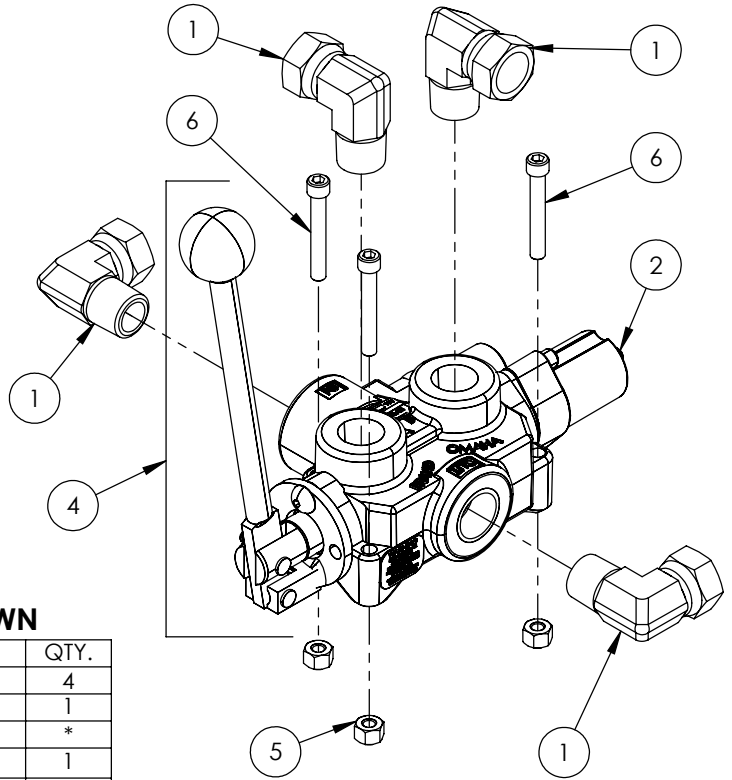

Cylinder	4
Main Parts	5
Valve and Fittings	6
Valve Assembly	7
Sliding Wedge	8
4-Way Optional Sliding Wedge	9
Decal Breakdown	10

4-1/2" x 36" STROKE CYLINDER PARTS

ITEM	PART NO.	DESCRIPTION	QTY
1	G450-250SA	4-1/2" Bore x 2-1/2" Rod Gland With Seals	1
2	P100-450SA	4-1/2" Bore Piston With Seals	1
3	2032C2011	Barrel, 4-1/2"	1
4	2032C2013	Rod, 2-1/2x 1	1
5	Z72292G8	Hex Lock Nut 1NF Grade 8	1
6	SLK-4525	Seal Kit, 4-1/2 x 2-1/2	1

WX320 Parts Breakdown

ITEM	PART NO.	DESCRIPTION	QTY
1	2012W212	Weldment, WX320	1
2	2032C201	Cylinder, 4-1/2 x 36 x 2-1/2	1
3	2011A103	Assembly, Valve with Fittings	1
4	2032A202	Wedge, Large Sliding Assy	1
5	2012W204	Weldment, 3pt WX320	1
6	2032S213	Plate, Cylinder Retaining	1
7	Z52301	1/2 Hose MP08 x MP08 x 16"	1
8	Z52303	1/2 Hose, 1/2MP x 1/2MP x 36"	1
9	Z51331	Elbow 90 MP x FPX 0808	1
10	Z52312	1/2 Hose, 1/2MPx1/2MPx 96"	2
11	Z51926	FP08 x Pioneer Coupler	2
12	Z96503	Manual Tube 3-1/2 Short	1
13	Z72221	Hex Lock Nut 5/16NC	1
14	Z72251	Hex Lock Nut 1/2NC	4
15	Z71565	Hex Bolt, 1/2NC x 6-1/2	7
16	Z72251	Hex Lock Nut 1/2NC	3

VALVE AND FITTINGS PARTS BREAKDOWN

ITEM	PART NO.	Description	QTY.
1	Z51331	Elbow 90 MP x FPX 0808	4
2	Z56209	Valve, Single Function Detent	1
3	*Z56210*	Valve, Closed Center	*
4	Z56915	Complete Handle Kit for Z56209	1
5	Z72111	Hex Lock Nut 1/4NC	3
6	Z75114	SHCS, 1/4NC x 1-3/4	3

CLOSED CENTER VALVE REQUIRED FOR "C" MODELS.

Valve Assembly

ITEM NO.	QTY.	PART NO.	DESCRIPTION
1	1	B5057	7/16 BALL
2	4	DC7604	3/16 BALL
3	1	SF306	RETAINER
4	1	SF477L	SH LS ENDCAP
5	1	SF480	SD SLEEVE
6	1	SF483	SPACER
7	2	SF486	ALLEN SCREW
8	2	SF489	CENTER STOP
9	1	SF490	CENTERING SPRING
10	1	SF492	HOUSING
11	1	SF315	SPACER
12	1	LS305	DETENT SPRING
13	1	DC7583	O-RING 3-902
14	1	SF496	METRIC O-RING
15	1	LS306	LS WIPER
16	1	SF502	5/16 LOCK WASHER
17	1	SF503	SPRING PLUNGER
18	1	SF504	5/16 HEX JAM NUT