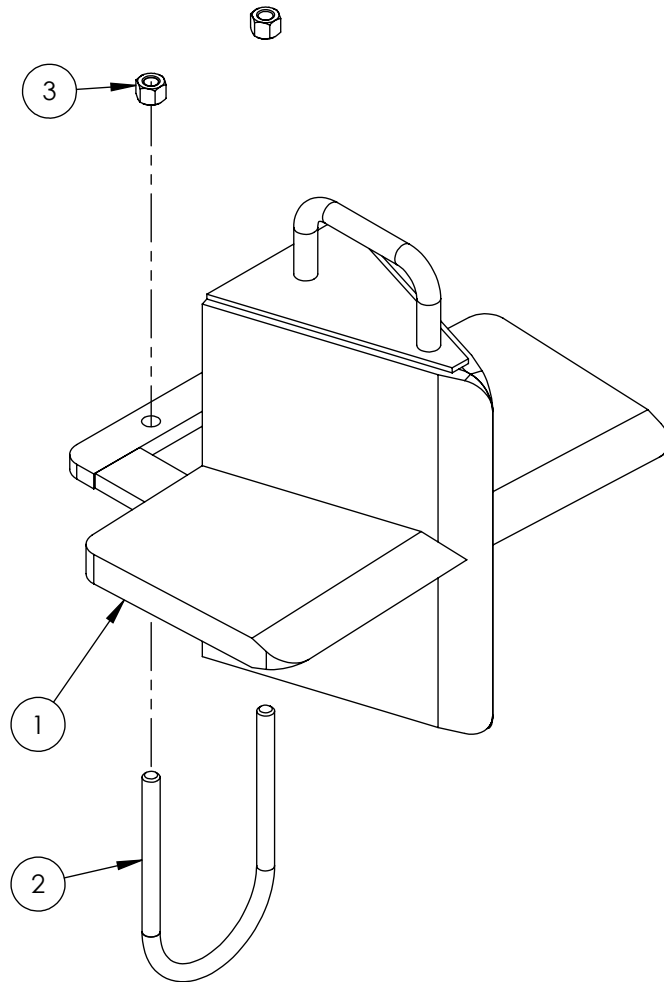

CLOSED CENTER VALVE REQUIRED FOR "C" MODELS.

Valve Assembly

ITEM NO.	QTY.	PART NO.	DESCRIPTION
1	1	B5057	7/16 BALL
2	4	DC7604	3/16 BALL
3	1	SF306	RETAINER
4	1	SF477L	SH LS ENDCAP
5	1	SF480	SD SLEEVE
6	1	SF483	SPACER
7	2	SF486	ALLEN SCREW
8	2	SF489	CENTER STOP
9	1	SF490	CENTERING SPRING
10	1	SF492	HOUSING
11	1	SF315	SPACER
12	1	LS305	DETENT SPRING
13	1	DC7583	O-RING 3-902
14	1	SF496	METRIC O-RING
15	1	LS306	LS WIPER
16	1	SF502	5/16 LOCK WASHER
17	1	SF503	SPRING PLUNGER
18	1	SF504	5/16 HEX JAM NUT

SECTION A-A

ITEM NO.	QTY.	PART NO.	DESCRIPTION
1	1	A0CASTB	AO CASTING
2	1	LS304T4J	SPOOL
3	1	P1740	NAME TAG
4	1	SF305	WIPER
5	1	SF304	QUAD RING
6	1	SUB-LS	SUB-LS
1	1	B5057	7/16 BALL
4	4	DC7604	3/16 BALL
1	1	SF306	RETAINER
1	1	SF477L	SH LS ENDCAP
1	1	XDC672	LS SLEEVE
1	1	SF483	SPACER
2	2	SF486	ALLEN SCREW
2	2	SF489	CENTER STOP
1	1	SF490	CENTERING SPRING
1	1	SF492	HOUSING
1	1	SF315	SPACER
1	1	LS305	DETENT SPRING
1	1	DC7583	O-RING 3-902
1	1	SF496	O-RING, BLUE, METRIC
1	1	LS306	LS WIPER
1	1	SF502	5/16 LOCK WASHER
1	1	SF503	PLUNGER, SPRING
1	1	SF504	5/16 HEX JAM NUT
7	1	SUB-R	RELIEF
1	1	P1603	CAP NUT
1	1	SF322	O-RING 2-016
1	1	SF364A	ADJ. SCREW
1	1	B505	SPRING
1	1	SF361A	POPPET
8	1	Z56915	HANDLE KIT
1	1	SF377	RETAINER
1	1	SF376	SEAL RETAINER
1	1	SF367A	CLEVIS
1	1	SF368	HANDLE
2	2	SF369	PIN
2	2	P1767	PIN GLIP
1	1	HPS	MACH. SCREW
1	1	SF311	KNOB
1	1	SF308	CAP SCREW
1	1	SF303T4J	SPOOL
9	1	P1654	WARNING TAG

2032A202 SLIDING WEDGE PARTS BREAKDOWN

ITEM	PART NO.	Description	QTY.
1	2014S414	Plate, Sliding Wedge Capture	1
2	2032W203	Wedge, Large Sliding	1
3	Z71540	Hex Bolt 1/2NC x 4	1
4	Z71576	Hex Bolt 1/2NF x 1-1/2	4
5	Z72251	Hex Lock Nut 1/2NC	1