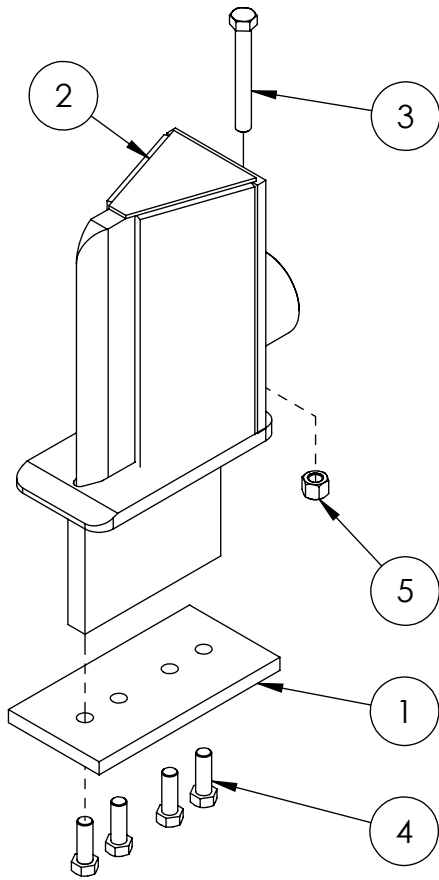

VALVE AND FITTINGS PARTS BREAKDOWN

ITEM	PART NO.	Description	QTY.
1	Z51331	Elbow 90 MP x FPX 0808	4
2	Z56209	Valve, Single Function Detent	1
3	*Z56210*	Valve, Closed Center	*
4	Z56915	Complete Handle Kit for Z56209	1
5	Z72111	Hex Lock Nut 1/4NC	3
6	Z75114	SHCS, 1/4NC x 1-3/4	3

CLOSED CENTER VALVE REQUIRED FOR "C" MODELS.

Valve Assembly

ITEM NO.	QTY.	PART NO.	DESCRIPTION
1	1	B5057	7/16 BALL
2	4	DC7604	3/16 BALL
3	1	SF306	RETAINER
4	1	SF477L	SH LS ENDCAP
5	1	SF480	SD SLEEVE
6	1	SF483	SPACER
7	2	SF486	ALLEN SCREW
8	2	SF489	CENTER STOP
9	1	SF490	CENTERING SPRING
10	1	SF492	HOUSING
11	1	SF315	SPACER
12	1	LS305	DETENT SPRING
13	1	DC7583	O-RING 3-902
14	1	SF496	METRIC O-RING
15	1	LS306	LS WIPER
16	1	SF502	5/16 LOCK WASHER
17	1	SF503	SPRING PLUNGER
18	1	SF504	5/16 HEX JAM NUT

SECTION A-A

ITEM NO.	QTY.	PART NO.	DESCRIPTION
1	1	A0CASTB	AO CASTING
2	1	LS304T4J	SPOOL
3	1	P1740	NAME TAG
4	1	SF305	WIPER
5	1	SF304	QUAD RING
6	1	SUB-LS	SUB-LS
1	1	B5057	7/16 BALL
4	4	DC7604	3/16 BALL
1	1	SF306	RETAINER
1	1	SF477L	SH LS ENDCAP
1	1	XDC672	LS SLEEVE
1	1	SF483	SPACER
2	2	SF486	ALLEN SCREW
2	2	SF489	CENTER STOP
1	1	SF490	CENTERING SPRING
1	1	SF492	HOUSING
1	1	SF315	SPACER
1	1	LS305	DETENT SPRING
1	1	DC7583	O-RING 3-902
1	1	SF496	O-RING, BLUE, METRIC
1	1	LS306	LS WIPER
1	1	SF502	5/16 LOCK WASHER
1	1	SF503	PLUNGER, SPRING
1	1	SF504	5/16 HEX JAM NUT
7	1	SUB-R	RELIEF
1	1	P1603	CAP NUT
1	1	SF322	O-RING 2-016
1	1	SF364A	ADJ. SCREW
1	1	B505	SPRING
1	1	SF361A	POPPET
8	1	Z56915	HANDLE KIT
1	1	SF377	RETAINER
1	1	SF376	SEAL RETAINER
1	1	SF367A	CLEVIS
1	1	SF368	HANDLE
2	2	SF369	PIN
2	2	P1767	PIN GLIP
1	1	HPS	MACH. SCREW
1	1	SF311	KNOB
1	1	SF308	CAP SCREW
1	1	SF303T4J	SPOOL
9	1	P1654	WARNING TAG