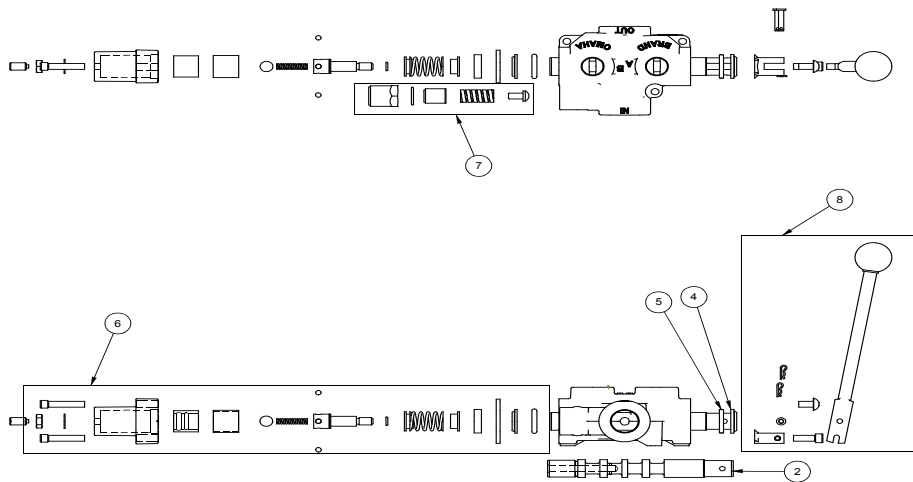

ITEM NO.	QTY.	PART NO.	DESCRIPTION
1	1	A0CASTB	AO CASTING
2	1	LS304T4J	SPOOL
3	1	P1740	NAME TAG
4	1	SF305	WIPER
5	1	SF304	QUAD RING
6	1	SUB-LS	SUB-LS
1	1	B5057	7/16 BALL
4	4	DC7604	3/16 BALL
1	1	SF306	RETAINER
1	1	SF477L	SH LS ENDCAP
1	1	XDC672	LS SLEEVE
1	1	SF483	SPACER
2	2	SF486	ALLEN SCREW
2	2	SF489	CENTER STOP
1	1	SF490	CENTERING SPRING
1	1	SF492	HOUSING
1	1	SF315	SPACER
1	1	LS305	DETENT SPRING
1	1	DC7583	O-RING 3-902
1	1	SF496	O-RING, BLUE, METRIC
1	1	LS306	LS WIPER
1	1	SF502	5/16 LOCK WASHER
1	1	SF503	PLUNGER, SPRING
1	1	SF504	5/16 HEX JAM NUT
7	1	SUB-R	RELIEF
1	1	P1603	CAP NUT
1	1	SF322	O-RING 2-016
1	1	SF364A	ADJ. SCREW
1	1	B505	SPRING
1	1	SF361A	POPPET
8	1	Z56915	HANDLE KIT
1	1	SF377	RETAINER
1	1	SF376	SEAL RETAINER
1	1	SF367A	CLEVIS
1	1	SF368	HANDLE
2	2	SF369	PIN
2	2	P1767	PIN GLIP
1	1	HPS	MACH. SCREW
1	1	SF311	KNOB
1	1	SF308	CAP SCREW
1	1	SF303T4J	SPOOL
9	1	P1654	WARNING TAG