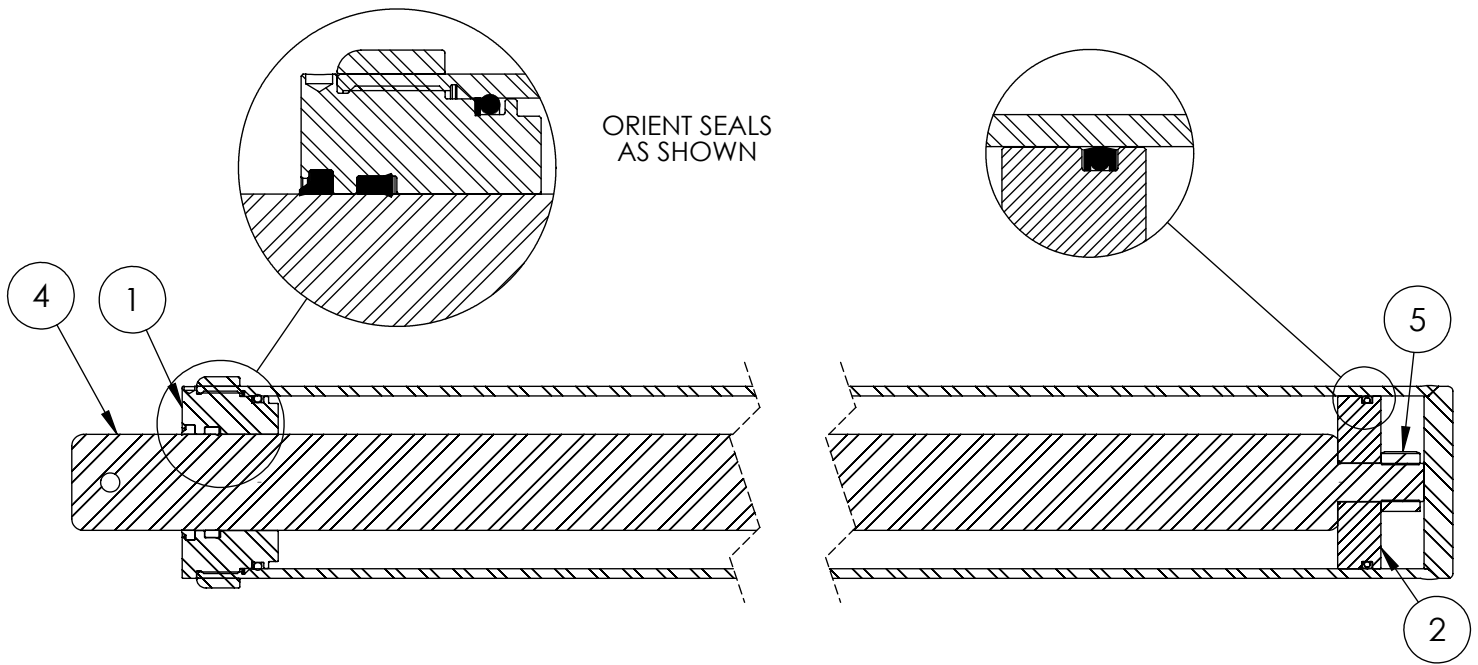

**WX320 Tractor Mount Splitter
Parts Manual
S/N 232032 to S/N 232042**

Foreword

EMB Mfg. has prepared this parts manual to assist customers in ordering quality OEM replacement parts.

Proper and regular service and replacing old, worn or broken parts with the correct Wallenstein parts are essential to prolonging the life of your Wallenstein product. Please refer to this manual before ordering any replacement parts.

Cylinder	4
Main Parts	5
Valve Assembly	6
Valve and Fittings	8
4-Way Wedge (optional)	9
Decal Breakdown	10

4-1/2" x 36" STROKE CYLINDER PARTS

ITEM	PART NO.	DESCRIPTION	QTY
1	G450-250SA	4-1/2" Bore x 2-1/2" Rod Gland With Seals	1
2	P100-450SA	4-1/2" Bore Piston With Seals	1
3	2032C2011	Barrel, 4-1/2"	1
4	2032C2013	Rod, 2-1/2x 1	1
5	Z72292G8	Hex Lock Nut 1NF Grade 8	1
6	SLK-4525	Seal Kit, 4-1/2 x 2-1/2	1

WX320 Main Parts Breakdown

ITEM	WX320	Description	QTY.
1	2032C201	Cylinder, 4-1/2 x 36" x 2-1/2	1
2	2012W202	Weldment, Main Frame	1
3	2032A202	Wedge, Large Sliding Assy	1
4	2032S213	Plate, Cylinder Retaining	1
5	Z51331	Elbow 90 MP x FPX 0808	1
6	Z51903	FP08 x Pioneer Coupler	2
7	Z52301	1/2 Hose MP08 x MP08 x 16"	1
8	Z52303	1/2 Hose MP08 x MP08 x 36"	1
9	Z52312	1/2 Hose, 1/2MPx1/2MPx 96"	2
10	Z71560	Hex Bolt 1/2NC x 6	3
11	Z72251	Hex Lock Nut 1/2NC	3
12	Z76712	Self-tapping Screw #10	1
13	Z96503	Manual Tube 3-1/2 Short	1