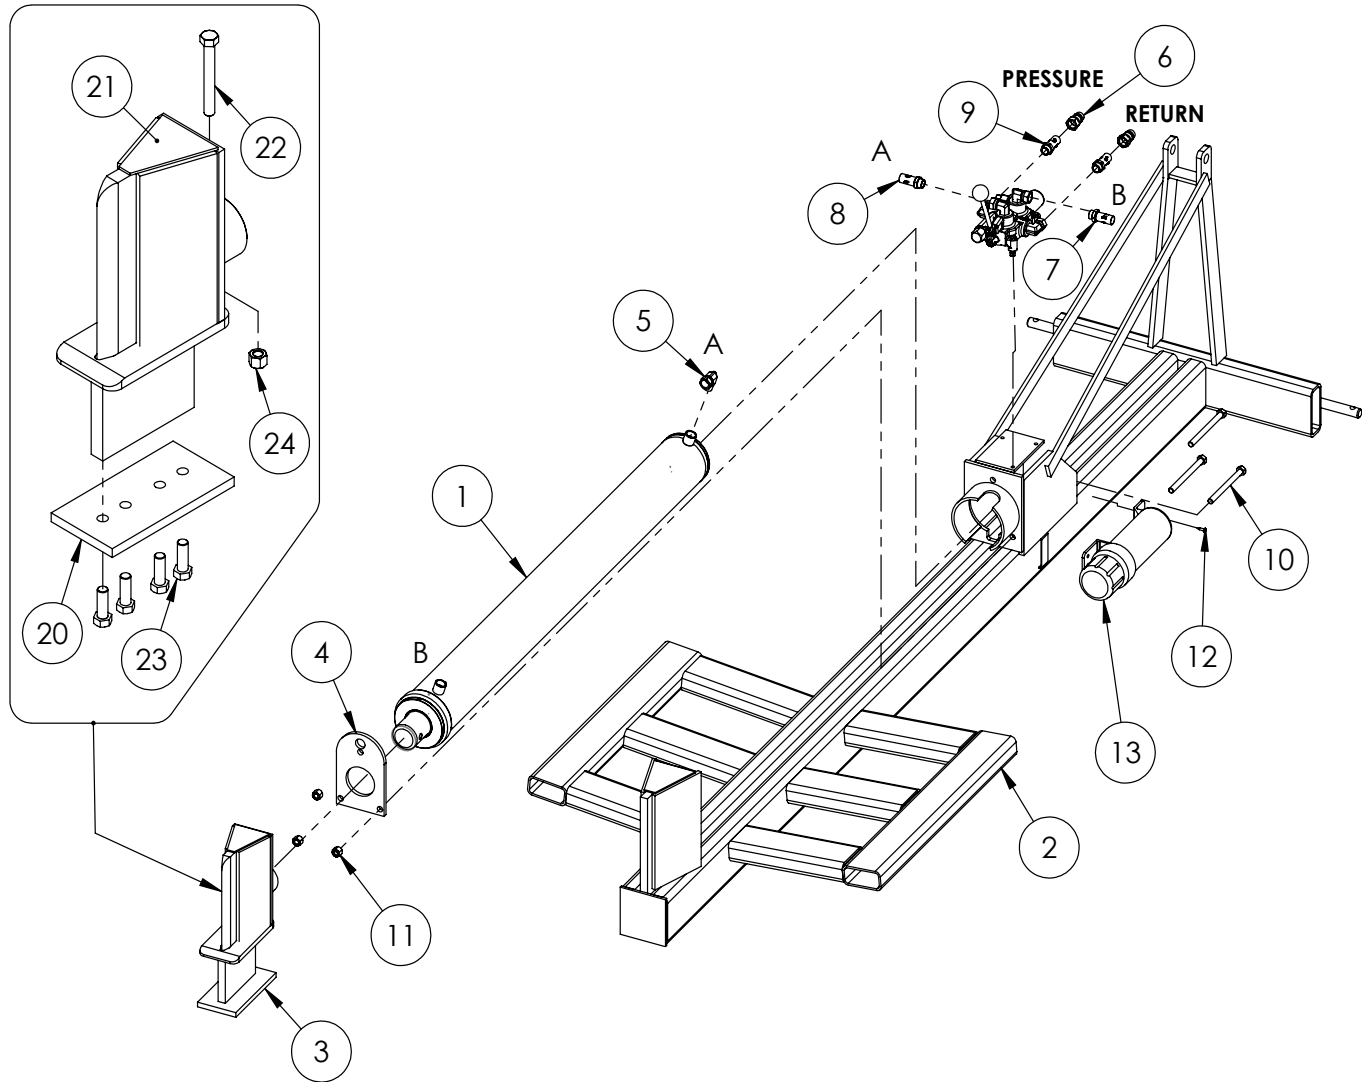

Cylinder	4
Main Parts	5
Valve Assembly	6
Valve and Fittings	8
4-Way Wedge (optional)	9
Decal Breakdown	10

4-1/2" x 36" STROKE CYLINDER PARTS

ITEM	PART NO.	DESCRIPTION	QTY
1	G450-250SA	4-1/2" Bore x 2-1/2" Rod Gland With Seals	1
2	P100-450SA	4-1/2" Bore Piston With Seals	1
3	2032C2011	Barrel, 4-1/2"	1
4	2032C2013	Rod, 2-1/2x 1	1
5	Z72292G8	Hex Lock Nut 1NF Grade 8	1
6	SLK-4525	Seal Kit, 4-1/2 x 2-1/2	1

WX320 Main Parts Breakdown

ITEM	WX320	Description	QTY.
1	2032C201	Cylinder, 4-1/2 x 36" x 2-1/2	1
2	2012W202	Weldment, Main Frame	1
3	2032A202	Wedge, Large Sliding Assy	1
4	2032S213	Plate, Cylinder Retaining	1
5	Z51331	Elbow 90 MP x FPX 0808	1
6	Z51903	FP08 x Pioneer Coupler	2
7	Z52301	1/2 Hose MP08 x MP08 x 16"	1
8	Z52303	1/2 Hose MP08 x MP08 x 36"	1
9	Z52312	1/2 Hose, 1/2MPx1/2MPx 96"	2
10	Z71560	Hex Bolt 1/2NC x 6	3
11	Z72251	Hex Lock Nut 1/2NC	3
12	Z76712	Self-tapping Screw #10	1
13	Z96503	Manual Tube 3-1/2 Short	1

ITEM	PART NO.	Description	QTY.
20	2014S414	Plate, Sliding Wedge Capture	1
21	2032W203	Wedge, Large Sliding	1
22	Z71540	Hex Bolt 1/2NC x 4	1
23	Z71576	Hex Bolt 1/2NF x 1-1/2	4
24	Z72251	Hex Lock Nut 1/2NC	1