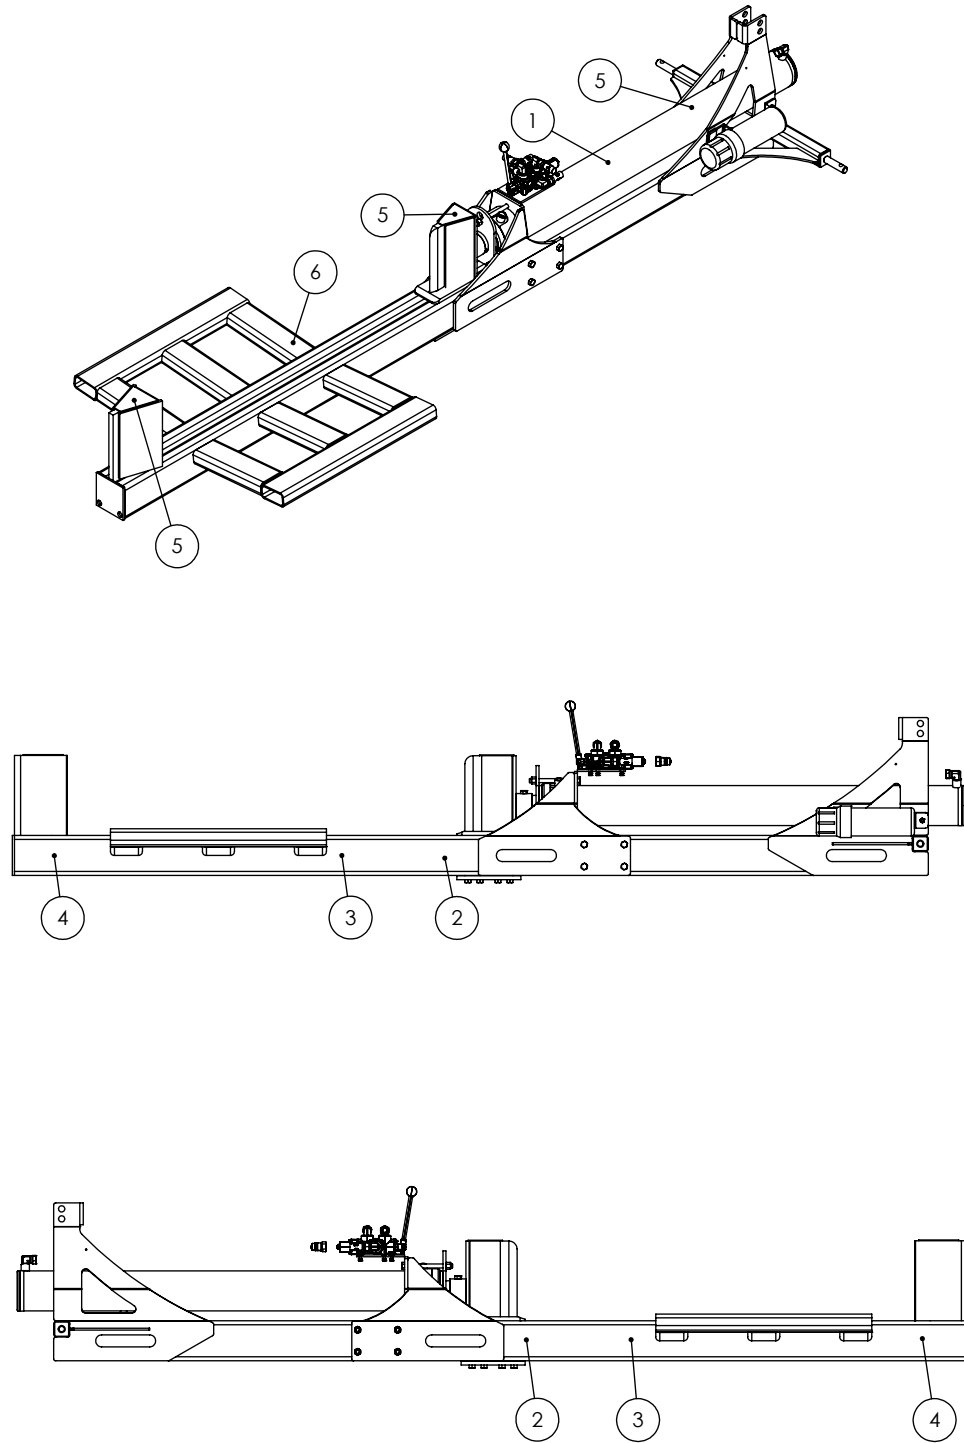

WX320/330 DECAL BREAKDOWN

ITEM	PART NO.	DESCRIPTION	QTY
1	Z94039	CAUTION - Read Manual	1
2	Z94040	WARNING - Moving Wedge	2
3	Z94067	Clear Guide	2
4	Z94056	Wallenstein	2
5	Z94019	Made in Canada	3
6	Z94066	Apply Oil or Grease	1