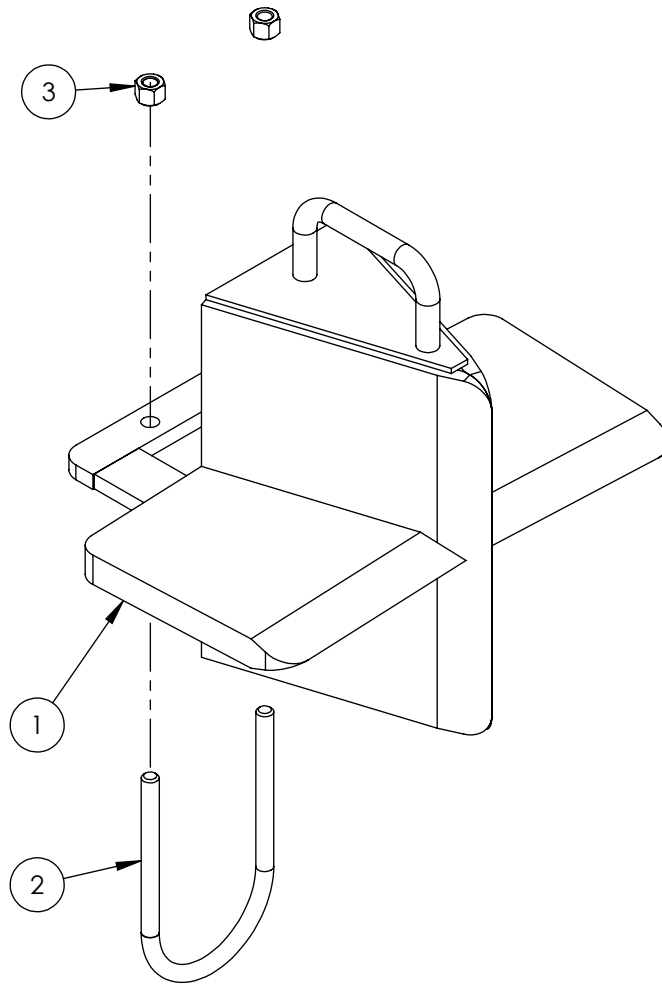

ITEM NO.	QTY.	PART NO.	DESCRIPTION
1	1	B5057	7/16 BALL
2	4	DC7604	3/16 BALL
3	1	SF306	RETAINER
4	1	SF477L	SH LS ENDCAP
5	1	SF480	SD SLEEVE
6	1	SF483	SPACER
7	2	SF486	ALLEN SCREW
8	2	SF489	CENTER STOP
9	1	SF490	CENTERING SPRING
10	1	SF492	HOUSING
11	1	SF315	SPACER
12	1	LS305	DETENT SPRING
13	1	DC7583	O-RING 3-902
14	1	SF496	METRIC O-RING
15	1	LS306	LS WIPER
16	1	SF502	5/16 LOCK WASHER
17	1	SF503	SPRING PLUNGER
18	1	SF504	5/16 HEX JAM NUT

SECTION A-A

VALVE AND FITTINGS PARTS BREAKDOWN

ITEM	PART NO.	Description	QTY.
1	Z51331	Elbow 90 MP x FPX 0808	4
2	Z56209	Valve, Single Function Detent	1
3	*Z56210*	Valve, Closed Center	*
4	Z56915	Complete Handle Kit for Z56209	1
5	Z72111	Hex Lock Nut 1/4NC	3
6	Z75114	SHCS, 1/4NC x 1-3/4	3

CLOSED CENTER VALVE REQUIRED FOR "C" MODELS.

W4130 4-Way Wedge (Optional)

ITEM	PART NO.	DESCRIPTION	QTY
1	2082W301	Weldment, Main 4-Way	1
2	2082S307	U-Bolt, 3 x 4	1
3	772231	Hex Lock Nut 3/8NC	2

WX320/330 DECAL BREAKDOWN