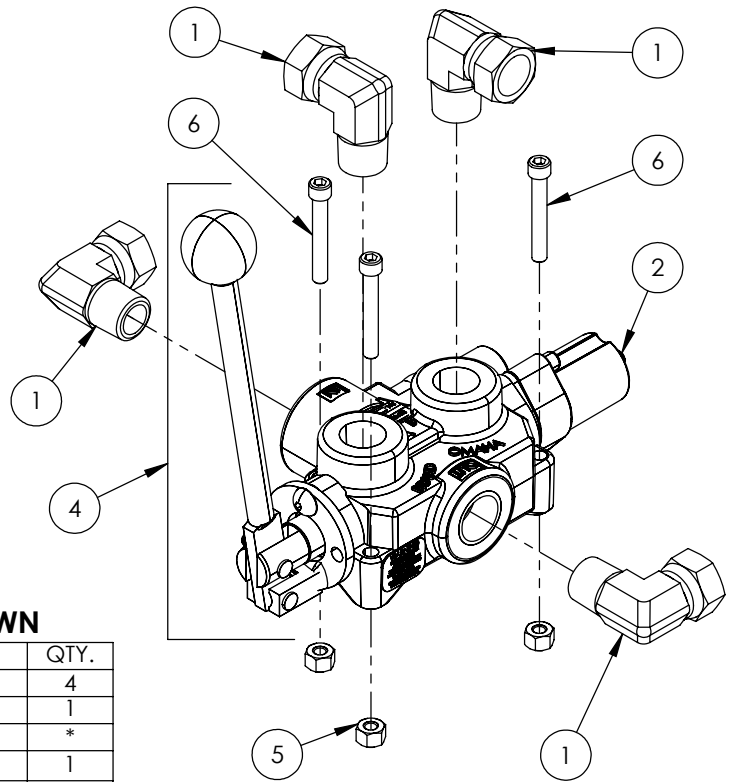

Cylinder	4
Main Parts	5
Valve Assembly	6
Valve and Fittings	8
4-Way Wedge (optional)	9
Decal Breakdown	10

4-1/2" x 36" STROKE CYLINDER PARTS

ITEM	PART NO.	DESCRIPTION	QTY
1	G450-250SA	4-1/2" Bore x 2-1/2" Rod Gland With Seals	1
2	P100-450SA	4-1/2" Bore Piston With Seals	1
3	2032C2011	Barrel, 4-1/2"	1
4	2032C2013	Rod, 2-1/2x 1	1
5	Z72292G8	Hex Lock Nut 1NF Grade 8	1
6	SLK-4525	Seal Kit, 4-1/2 x 2-1/2	1

Valve Assembly

ITEM NO.	QTY.	PART NO.	DESCRIPTION
1	1	AOCASB	AO CASTING
2	1	LS304T4J	SPOOL
3	1	P1740	NAME TAG
4	1	SF305	WIPER
5	1	SF304	QUAD RING
6	1	SUB-LS	SUB-LS
	1	B5057	7/16 BALL
	4	DC7604	3/16 BALL
	1	SF306	RETAINER
	1	SF477L	SH LS ENDCAP
	1	XDC672	LS SLEEVE
	1	SF483	SPACER
	2	SF486	ALLEN SCREW
	2	SF489	CENTER STOP
	1	SF490	CENTERING SPRING
	1	SF492	HOUSING
	1	SF315	SPACER
	1	LS305	DETENT SPRING
	1	DC7583	O-RING 3-902
	1	SF496	O-RING, BLUE, METRIC
	1	LS306	LS WIPER
	1	SF502	5/16 LOCK WASHER
	1	SF503	PLUNGER, SPRING
	1	SF504	5/16 HEX JAM NUT
7	1	SUB-R	RELIEF
	1	P1603	CAP NUT
	1	SF322	O-RING 2-016
	1	SF364A	ADJ. SCREW
	1	B505	SPRING
	1	SF361A	POPPET
8	1	Z56915	HANDLE KIT
	1	SF377	RETAINER
	1	SF376	SEAL RETAINER
	1	SF367A	CLEVIS
	1	SF368	HANDLE
	2	SF369	PIN
	2	P1767	PIN CLIP
	1	HP5	MACH. SCREW
	1	SF311	KNOB
	1	SF308	CAP SCREW
	1	SF303T4J	SPOOL
9	1	P1654	WARNING TAG

SECTION A-A

VALVE AND FITTINGS PARTS BREAKDOWN

ITEM	PART NO.	Description	QTY.
1	Z51331	Elbow 90 MP x FPX 0808	4
2	Z56209	Valve, Single Function Detent	1
3	*Z56210*	Valve, Closed Center	*
4	Z56915	Complete Handle Kit for Z56209	1
5	Z72111	Hex Lock Nut 1/4NC	3
6	Z75114	SHCS, 1/4NC x 1-3/4	3