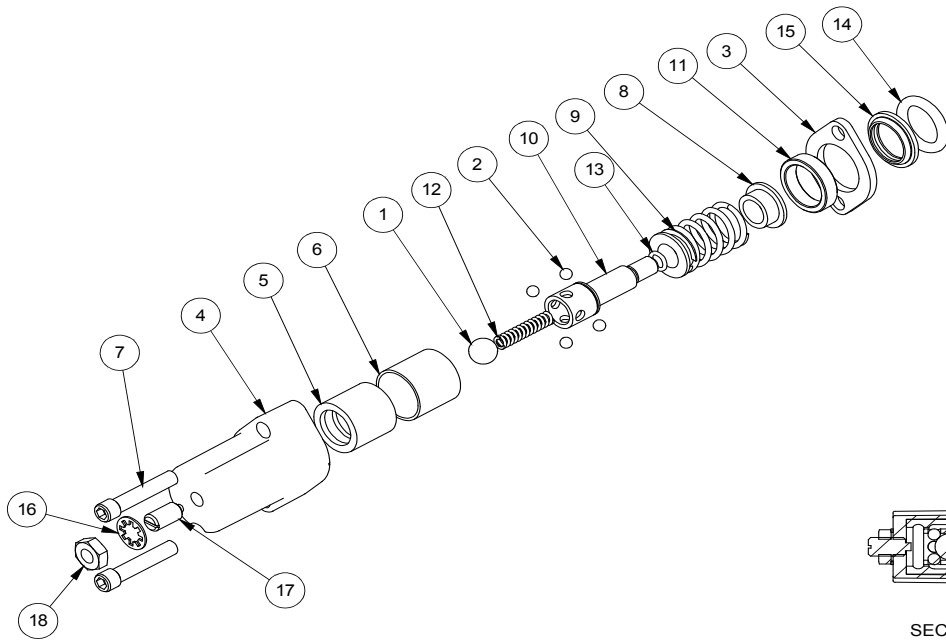

Cylinder	4
Main Parts	5
Valve Assembly	6
Valve and Fittings	8
4-Way Wedge (optional)	9
Decal Breakdown	10

4-1/2" x 36" STROKE CYLINDER PARTS

ITEM	PART NO.	DESCRIPTION	QTY
1	G450-250SA	4-1/2" Bore x 2-1/2" Rod Gland With Seals	1
2	P100-450SA	4-1/2" Bore Piston With Seals	1
3	2032C2011	Barrel, 4-1/2"	1
4	2032C2013	Rod, 2-1/2x 1	1
5	Z72292G8	Hex Lock Nut 1NF Grade 8	1
6	SLK-4525	Seal Kit, 4-1/2 x 2-1/2	1

WX320 Main Parts Breakdown

ITEM	WX320	Description	QTY.
1	2032C201	Cylinder, 4-1/2 x 36" x 2-1/2	1
2	2012W202	Weldment, Main Frame	1
3	2032A202	Wedge, Large Sliding Assy	1
4	2032S213	Plate, Cylinder Retaining	1
5	Z51331	Elbow 90 MP x FPX 0808	1
6	Z51903	FP08 x Pioneer Coupler	2
7	Z52301	1/2 Hose MP08 x MP08 x 16"	1
8	Z52303	1/2 Hose MP08 x MP08 x 36"	1
9	Z52312	1/2 Hose, 1/2MPx1/2MPx 96"	2
10	Z71560	Hex Bolt 1/2NC x 6	3
11	Z72251	Hex Lock Nut 1/2NC	3
12	Z76712	Self-tapping Screw #10	1
13	Z96503	Manual Tube 3-1/2 Short	1

ITEM	PART NO.	Description	QTY.
20	2014S414	Plate, Sliding Wedge Capture	1
21	2032W203	Wedge, Large Sliding	1
22	Z71540	Hex Bolt 1/2NC x 4	1
23	Z71576	Hex Bolt 1/2NF x 1-1/2	4
24	Z72251	Hex Lock Nut 1/2NC	1

SECTION A-A

VALVE AND FITTINGS PARTS BREAKDOWN

ITEM	PART NO.	Description	QTY.
1	Z51331	Elbow 90 MP x FPX 0808	4
2	Z56209	Valve, Single Function Detent	1
3	*Z56210*	Valve, Closed Center	*
4	Z56915	Complete Handle Kit for Z56209	1
5	Z72111	Hex Lock Nut 1/4NC	3
6	Z75114	SHCS, 1/4NC x 1-3/4	3