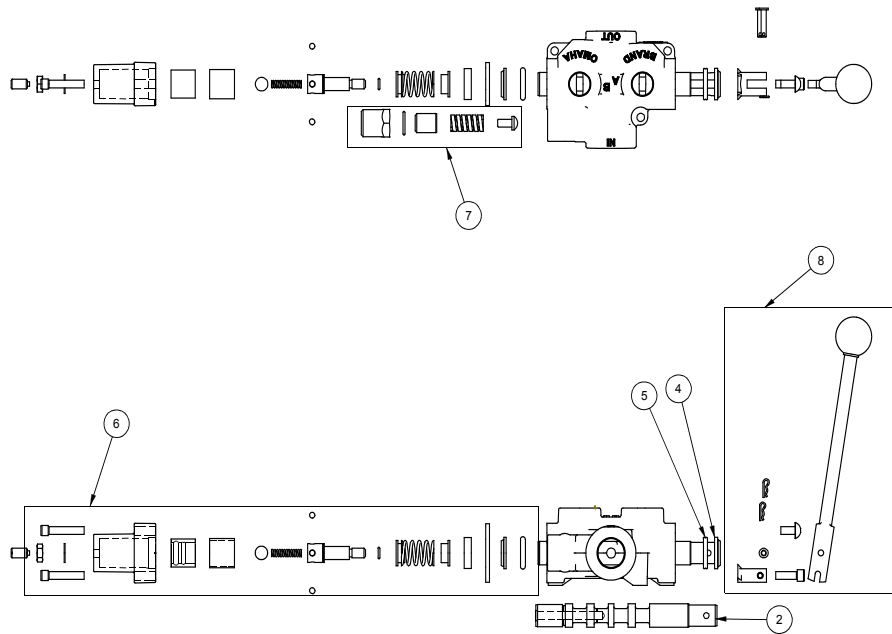

Valve Assembly

ITEM NO.	QTY.	PART NO.	DESCRIPTION
1	1	AOCASB	AO CASTING
2	1	LS304T4J	SPOOL
3	1	P1740	NAME TAG
4	1	SF305	WIPER
5	1	SF304	QUAD RING
6	1	SUB-LS	SUB-LS
	1	B5057	7/16 BALL
	4	DC7604	3/16 BALL
	1	SF306	RETAINER
	1	SF477L	SH LS ENDCAP
	1	XDC672	LS SLEEVE
	1	SF483	SPACER
	2	SF486	ALLEN SCREW
	2	SF489	CENTER STOP
	1	SF490	CENTERING SPRING
	1	SF492	HOUSING
	1	SF315	SPACER
	1	LS305	DETENT SPRING
	1	DC7583	O-RING 3-902
	1	SF496	O-RING, BLUE, METRIC
	1	LS306	LS WIPER
	1	SF502	5/16 LOCK WASHER
	1	SF503	PLUNGER, SPRING
	1	SF504	5/16 HEX JAM NUT
7	1	SUB-R	RELIEF
	1	P1603	CAP NUT
	1	SF322	O-RING 2-016
	1	SF364A	ADJ. SCREW
	1	B505	SPRING
	1	SF361A	POPPET
8	1	Z56915	HANDLE KIT
	1	SF377	RETAINER
	1	SF376	SEAL RETAINER
	1	SF367A	CLEVIS
	1	SF368	HANDLE
	2	SF369	PIN
	2	P1767	PIN CLIP
	1	HP5	MACH. SCREW
	1	SF311	KNOB
	1	SF308	CAP SCREW
	1	SF303T4J	SPOOL
9	1	P1654	WARNING TAG