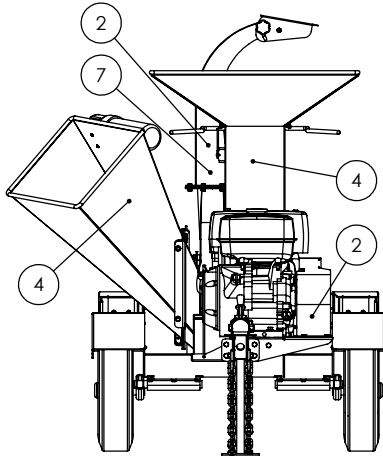

1056A301 PARTS BREAKDOWN

ITEM	PART NO.	Description	QTY.
1	1012W208	Assembly, Hood Latch	1
2	1056L327	Ring	1
3	1056L329	Plate, Spacer Ring	1
4	1056L330	Plate, Hood Capture	1
5	1056L333	Deflector, Discharge Chute	1
6	1056L334	Ring	1
7	1056W306	Discharge Chute	1
8	Z19313	Knob, 5/16NC Female Stud	2
9	Z71107	Hex Bolt 1/4NC x 3/4	6
10	Z71110	Hex Bolt 1/4NC x 1	2
11	Z72111	Hex Lock Nut 1/4NC	8
12	Z72914	Acorn Nut, 5/16NC	2

1000# 4-BOLT HUB PARTS BREAKDOWN

ITEM	PART NO.	DESCRIPTION	QTY
1	Z23201	L44643 Cone, L44610 Cup	2
2	Z28301	Double Lip Seal 1-1/4 Shaft	1
3	Z29201	Grease Fitting, 1/8NPT	1
4	Z72931	Lug Nut 1/2NF	4
5	Z91201	1000# 4-Bolt Hub	1
6	Z91801	Dust Cap 1.98 Bore	1
ITEM	PART NO.	DESCRIPTION	QTY
10	Z72691	Slotted Hex Nut 1NF	1
ITEM	PART NO.	DESCRIPTION	QTY
15	Z12322	Cotter Pin 3/16 X 2	1

BXMT3213 WIRING

KEY	
Bl	- BLUE
Br	- BROWN
Gr	- GREEN
Rd	- RED
Yl	- YELLOW
Bk	- BLACK
Wh	- WHITE

RIGHT SIDE

LEFT SIDE

BXMT3213 DECAL BREAKDOWN

ITEM	PART NO.	DESCRIPTION	QTY
1	Z94056	WALLENSTEIN Decal	1
2	Z94019	1" Dia. Made In Canada	3
3	Z94063	BXMT3213 Decal	2
4	Z94007	DANGER - Rotating Blades	6
5	Z94006	CAUTION - Read Manual	1
6	Z94012	WARNING - Rotating Part Hazard	1
7	Z94008	DANGER - Thrown Object Hazard	5
8	Z94013	DANGER - Missing Guard	1