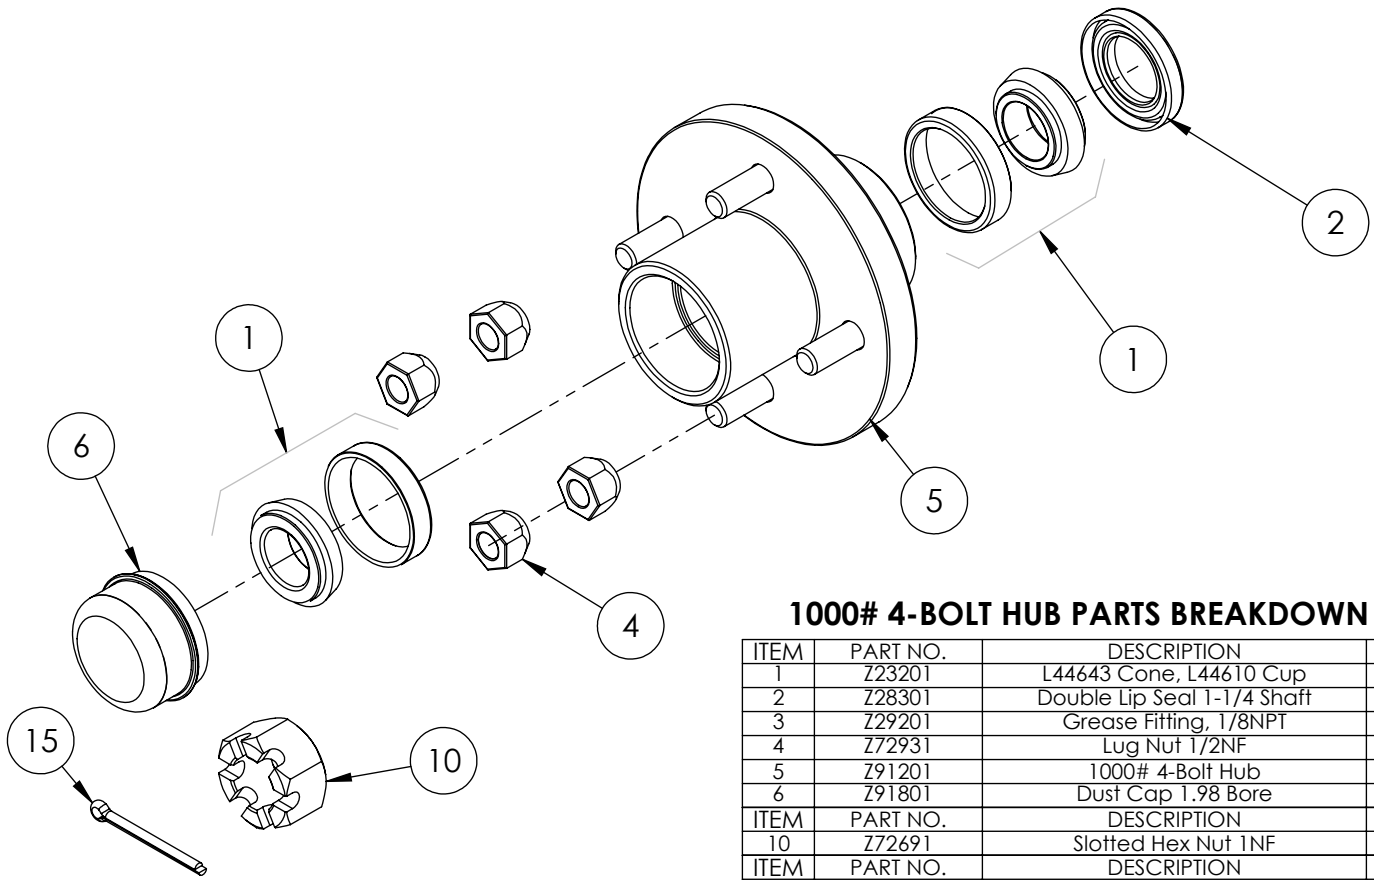

BXM32 ROTOR PARTS BREAKDOWN

ITEM	PART NO.	Description	QTY.
1	1056M108	Knife,Shredder	27
2	1056M115	Spacer, Shredder .580	24
3	1056M303	Knife, 3" Rotor	2
4	1056M626	Retainer Rod Head	3
5	1056W103	Rotor	1
6	1056W614	Hammer Retainer Pin	3
7	Z71372G8	Hex Bolt, 3/8NF x 5/8 G8	4
8	Z72231	Hex Lock Nut 3/8NC	3

1056A301 PARTS BREAKDOWN

ITEM	PART NO.	Description	QTY.
1	1012W208	Assembly, Hood Latch	1
2	1056L327	Ring	1
3	1056L329	Plate, Spacer Ring	1
4	1056L330	Plate, Hood Capture	1
5	1056L333	Deflector, Discharge Chute	1
6	1056L334	Ring	1
7	1056W306	Discharge Chute	1
8	Z19313	Knob, 5/16NC Female Stud	2
9	Z71107	Hex Bolt 1/4NC x 3/4	6
10	Z71110	Hex Bolt 1/4NC x 1	2
11	Z72111	Hex Lock Nut 1/4NC	8
12	Z72914	Acorn Nut, 5/16NC	2

1000# 4-BOLT HUB PARTS BREAKDOWN

ITEM	PART NO.	DESCRIPTION	QTY
1	Z23201	L44643 Cone, L44610 Cup	2
2	Z28301	Double Lip Seal 1-1/4 Shaft	1
3	Z29201	Grease Fitting, 1/8NPT	1
4	Z72931	Lug Nut 1/2NF	4
5	Z91201	1000# 4-Bolt Hub	1
6	Z91801	Dust Cap 1.98 Bore	1
ITEM	PART NO.	DESCRIPTION	QTY
10	Z72691	Slotted Hex Nut 1NF	1
ITEM	PART NO.	DESCRIPTION	QTY
15	Z12322	Cotter Pin 3/16 X 2	1