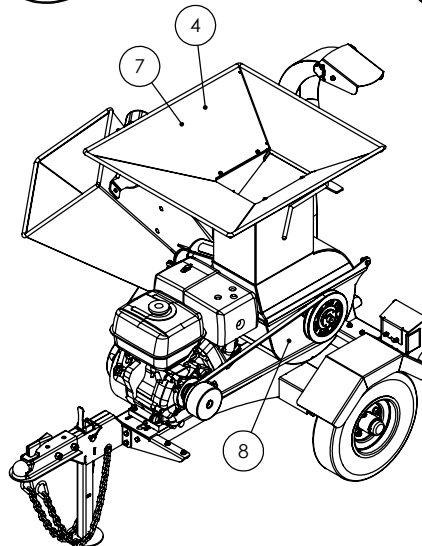

1000# 4-BOLT HUB PARTS BREAKDOWN

ITEM	PART NO.	DESCRIPTION	QTY
1	Z23201	L44643 Cone, L44610 Cup	2
2	Z28301	Double Lip Seal 1-1/4 Shaft	1
3	Z29201	Grease Fitting, 1/8NPT	1
4	Z72931	Lug Nut 1/2NF	4
5	Z91201	1000# 4-Bolt Hub	1
6	Z91801	Dust Cap 1.98 Bore	1
ITEM	PART NO.	DESCRIPTION	QTY
10	Z72691	Slotted Hex Nut 1NF	1
ITEM	PART NO.	DESCRIPTION	QTY
15	Z12322	Cotter Pin 3/16 X 2	1

BXMT3213 WIRING

KEY	
Bl	- BLUE
Br	- BROWN
Gr	- GREEN
Rd	- RED
Yl	- YELLOW
Bk	- BLACK
Wh	- WHITE

RIGHT SIDE

LEFT SIDE

BXMT3213 DECAL BREAKDOWN

ITEM	PART NO.	DESCRIPTION	QTY
1	Z94056	WALLENSTEIN Decal	1
2	Z94019	1" Dia. Made In Canada	3
3	Z94063	BXMT3213 Decal	2
4	Z94007	DANGER - Rotating Blades	6
5	Z94006	CAUTION - Read Manual	1
6	Z94012	WARNING - Rotating Part Hazard	1
7	Z94008	DANGER - Thrown Object Hazard	5
8	Z94013	DANGER - Missing Guard	1