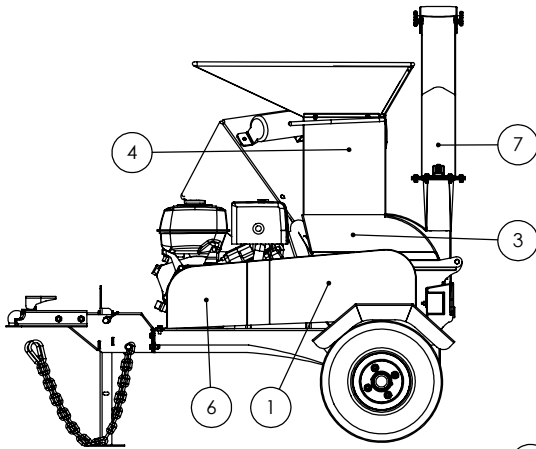

BXMT3213 WIRING

KEY	
Bl	- BLUE
Br	- BROWN
Gr	- GREEN
Rd	- RED
Yl	- YELLOW
Bk	- BLACK
Wh	- WHITE

RIGHT SIDE

LEFT SIDE

BXMT3213 DECAL BREAKDOWN

ITEM	PART NO.	DESCRIPTION	QTY
1	Z94056	WALLENSTEIN Decal	1
2	Z94019	1" Dia. Made In Canada	3
3	Z94063	BXMT3213 Decal	2
4	Z94007	DANGER - Rotating Blades	6
5	Z94006	CAUTION - Read Manual	1
6	Z94012	WARNING - Rotating Part Hazard	1
7	Z94008	DANGER - Thrown Object Hazard	5
8	Z94013	DANGER - Missing Guard	1