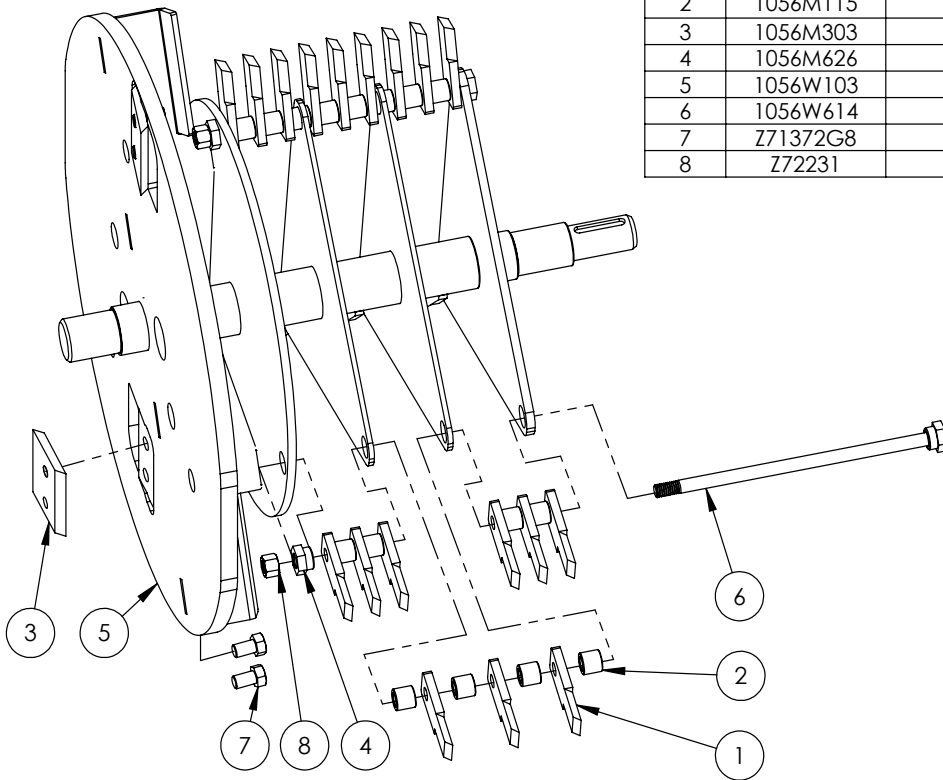

BXM32 ROTOR PARTS BREAKDOWN

ITEM	PART NO.	Description	QTY.
1	1056M108	Knife,Shredder	27
2	1056M115	Spacer, Shredder .580	24
3	1056M303	Knife, 3" Rotor	2
4	1056M626	Retainer Rod Head	3
5	1056W103	Rotor	1
6	1056W614	Hammer Retainer Pin	3
7	Z71372G8	Hex Bolt, 3/8NF x 5/8 G8	4
8	Z72231	Hex Lock Nut 3/8NC	3