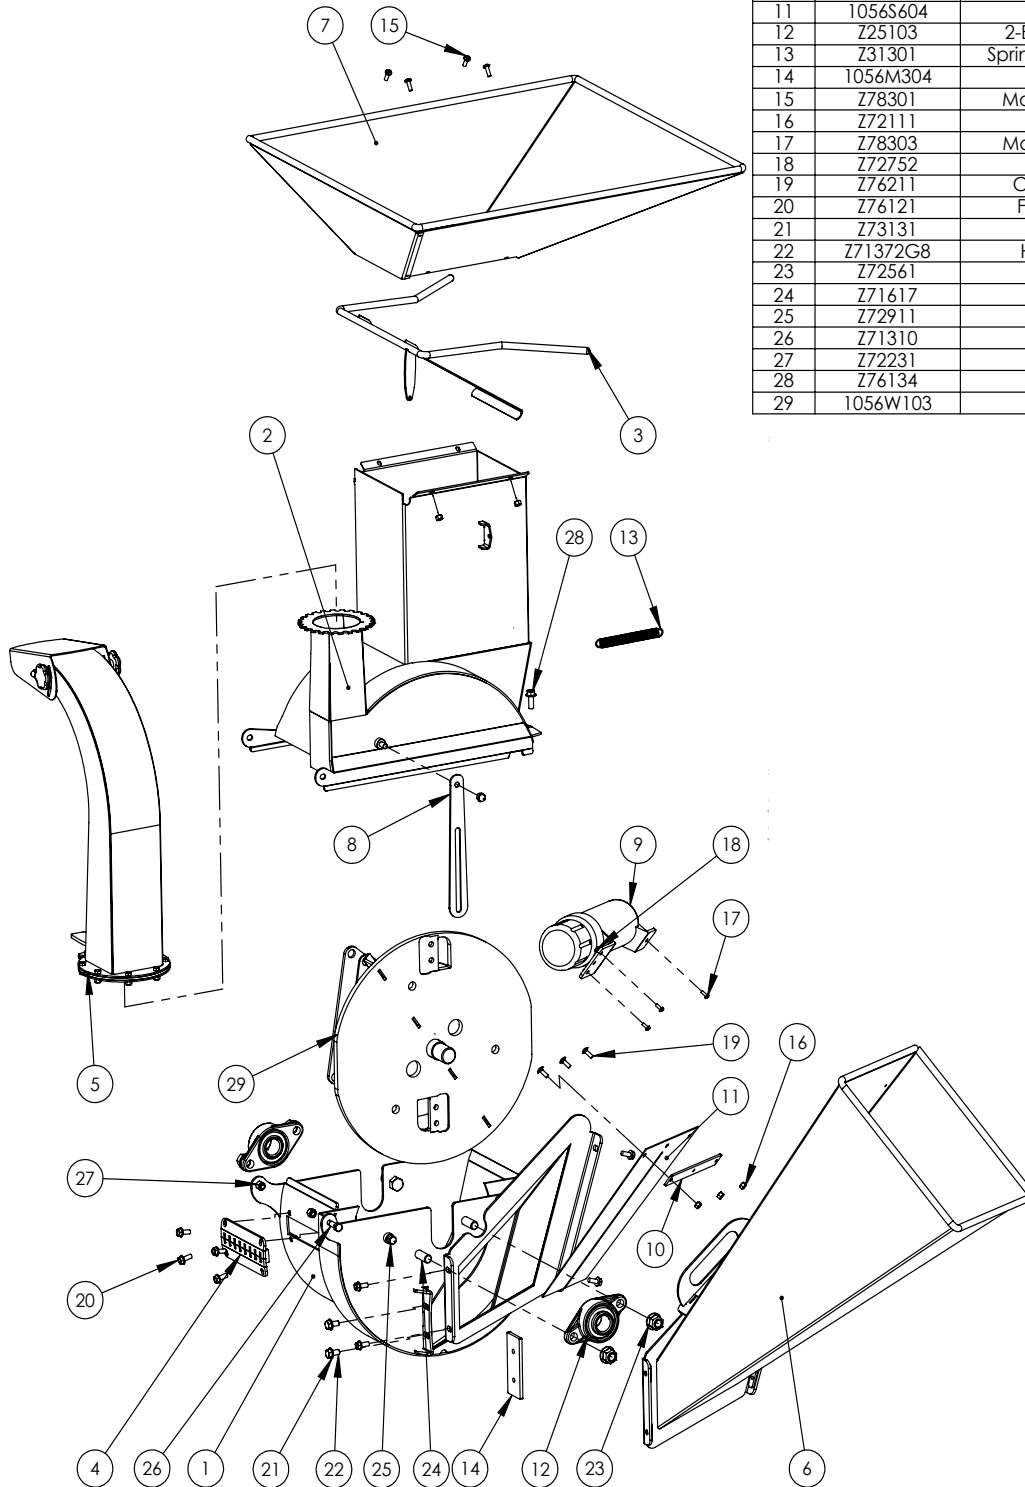

BXMT 3209 & BXMT 3213 ROTOR HOUSING PARTS BREAKDOWN

ITEM	PART NO.	DESCRIPTION	QTY
1	1056W101	Housing, Bottom Rotor	1
2	1056W102	Housing, Upper Rotor	1
3	1056W107	Shredder, Chute Flapper	1
4	1056W610	Concave	1
5	1056A301	Assembly, Discharge Chute	1
6	1018W104	Chipper Chute	1
7	1056W617	Hopper Shredder Top	1
8	1056L229	Positive Stop Plate	1
9	Z96503	Manual Tube 3-1/2 Short	1
10	1018L994	Chipper Chute Flap Clamp	1
11	1056S604	Flap, Hopper	1
12	Z25103	2-Bolt Flange Bearing, 1-1/4	2
13	Z31301	Spring 17mm x 140mm Medium	1
14	1056M304	Knife, 3" Ledger	1
15	Z78301	Machine Screw 1/4NC x 3/4	4
16	Z72111	Hex Lock Nut 1/4NC	7
17	Z78303	Machine Screw #10NF x 1/2	3
18	Z72752	Machine Nut, #10NF	3
19	Z76211	Carriage Bolt 1/4NC x 3/4	3
20	Z76121	Flange Bolt 5/16NC x 3/4	8
21	Z73131	Washer, 3/8	2
22	Z71372G8	Hex Bolt 3/8NF x 5/8 Gr8	2
23	Z72561	Flange Nut 5/8 NC	4
24	Z71617	Hex Bolt 5/8NC x 1-3/4	4
25	Z72911	Acorn Nut, 3/8NC	2
26	Z71310	Hex Bolt 3/8NC x 1	2
27	Z72231	Hex Lock Nut 3/8NC	2
28	Z76134	Flange Bolt, 3/8NC x 1	1
29	1056W103	Rotor	1