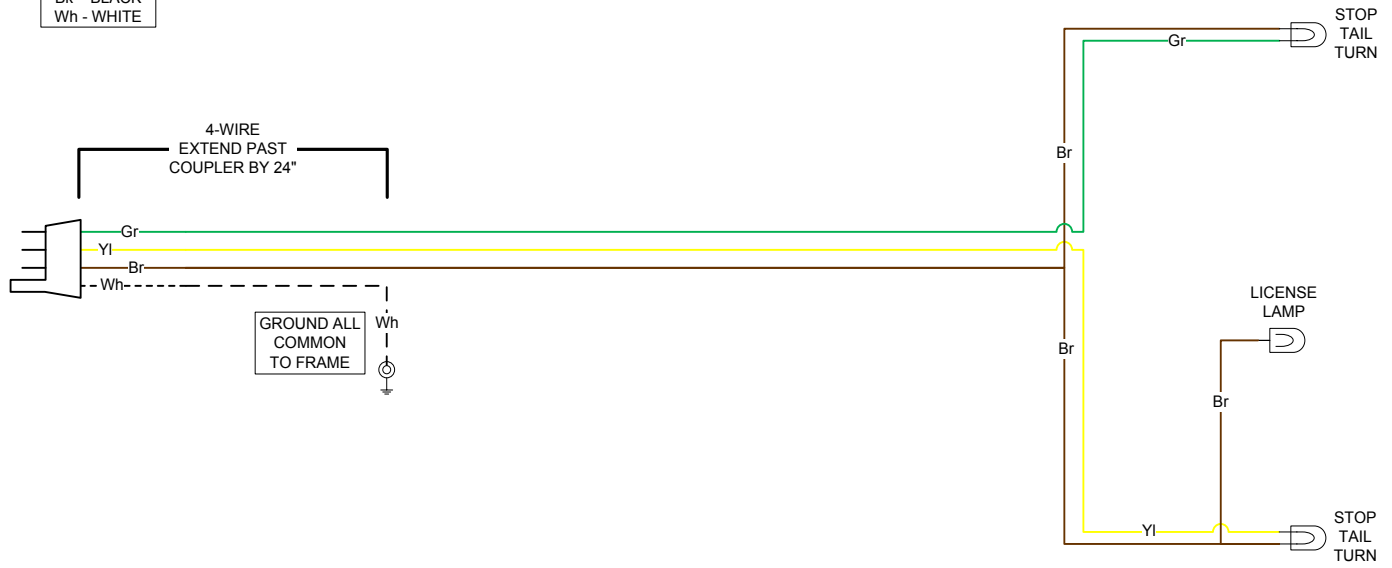

BXMT3213 WIRING

KEY	
Bl	- BLUE
Br	- BROWN
Gr	- GREEN
Rd	- RED
Yl	- YELLOW
Bk	- BLACK
Wh	- WHITE

RIGHT SIDE

LEFT SIDE