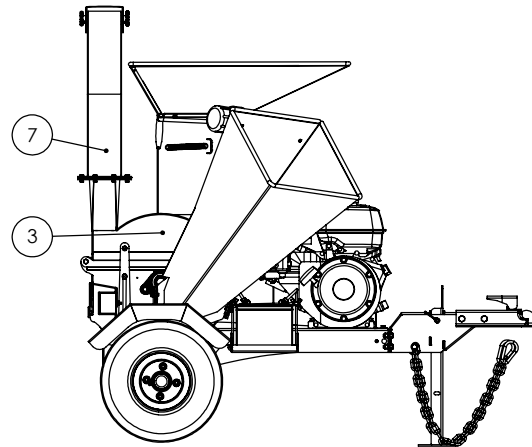

BXMT3213 WIRING

KEY	
Bl	- BLUE
Br	- BROWN
Gr	- GREEN
Rd	- RED
Yl	- YELLOW
Bk	- BLACK
Wh	- WHITE

RIGHT SIDE

LEFT SIDE

BXMT3213 DECAL BREAKDOWN

ITEM	PART NO.	DESCRIPTION	QTY
1	Z94056	WALLENSTEIN Decal	1
2	Z94019	1" Dia. Made In Canada	3
3	Z94063	BXMT3213 Decal	2
4	Z94007	DANGER - Rotating Blades	6
5	Z94006	CAUTION - Read Manual	1
6	Z94012	WARNING - Rotating Part Hazard	1
7	Z94008	DANGER - Thrown Object Hazard	5
8	Z94013	DANGER - Missing Guard	1