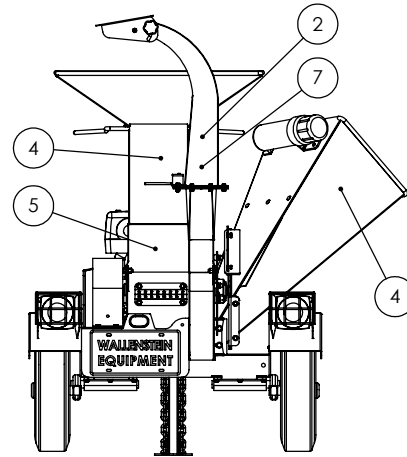

1000# 4-BOLT HUB PARTS BREAKDOWN

ITEM	PART NO.	DESCRIPTION	QTY
1	Z23201	L44643 Cone, L44610 Cup	2
2	Z28301	Double Lip Seal 1-1/4 Shaft	1
3	Z29201	Grease Fitting, 1/8NPT	1
4	Z72931	Lug Nut 1/2NF	4
5	Z91201	1000# 4-Bolt Hub	1
6	Z91801	Dust Cap 1.98 Bore	1
ITEM	PART NO.	DESCRIPTION	QTY
10	Z72691	Slotted Hex Nut 1NF	1
ITEM	PART NO.	DESCRIPTION	QTY
15	Z12322	Cotter Pin 3/16 X 2	1

BXMT3213 WIRING

KEY	
Bl	- BLUE
Br	- BROWN
Gr	- GREEN
Rd	- RED
Yl	- YELLOW
Bk	- BLACK
Wh	- WHITE

RIGHT SIDE

LEFT SIDE

BXMT3213 DECAL BREAKDOWN

ITEM	PART NO.	DESCRIPTION	QTY
1	Z94056	WALLENSTEIN Decal	1
2	Z94019	1" Dia. Made In Canada	3
3	Z94063	BXMT3213 Decal	2
4	Z94007	DANGER - Rotating Blades	6
5	Z94006	CAUTION - Read Manual	1
6	Z94012	WARNING - Rotating Part Hazard	1
7	Z94008	DANGER - Thrown Object Hazard	5
8	Z94013	DANGER - Missing Guard	1