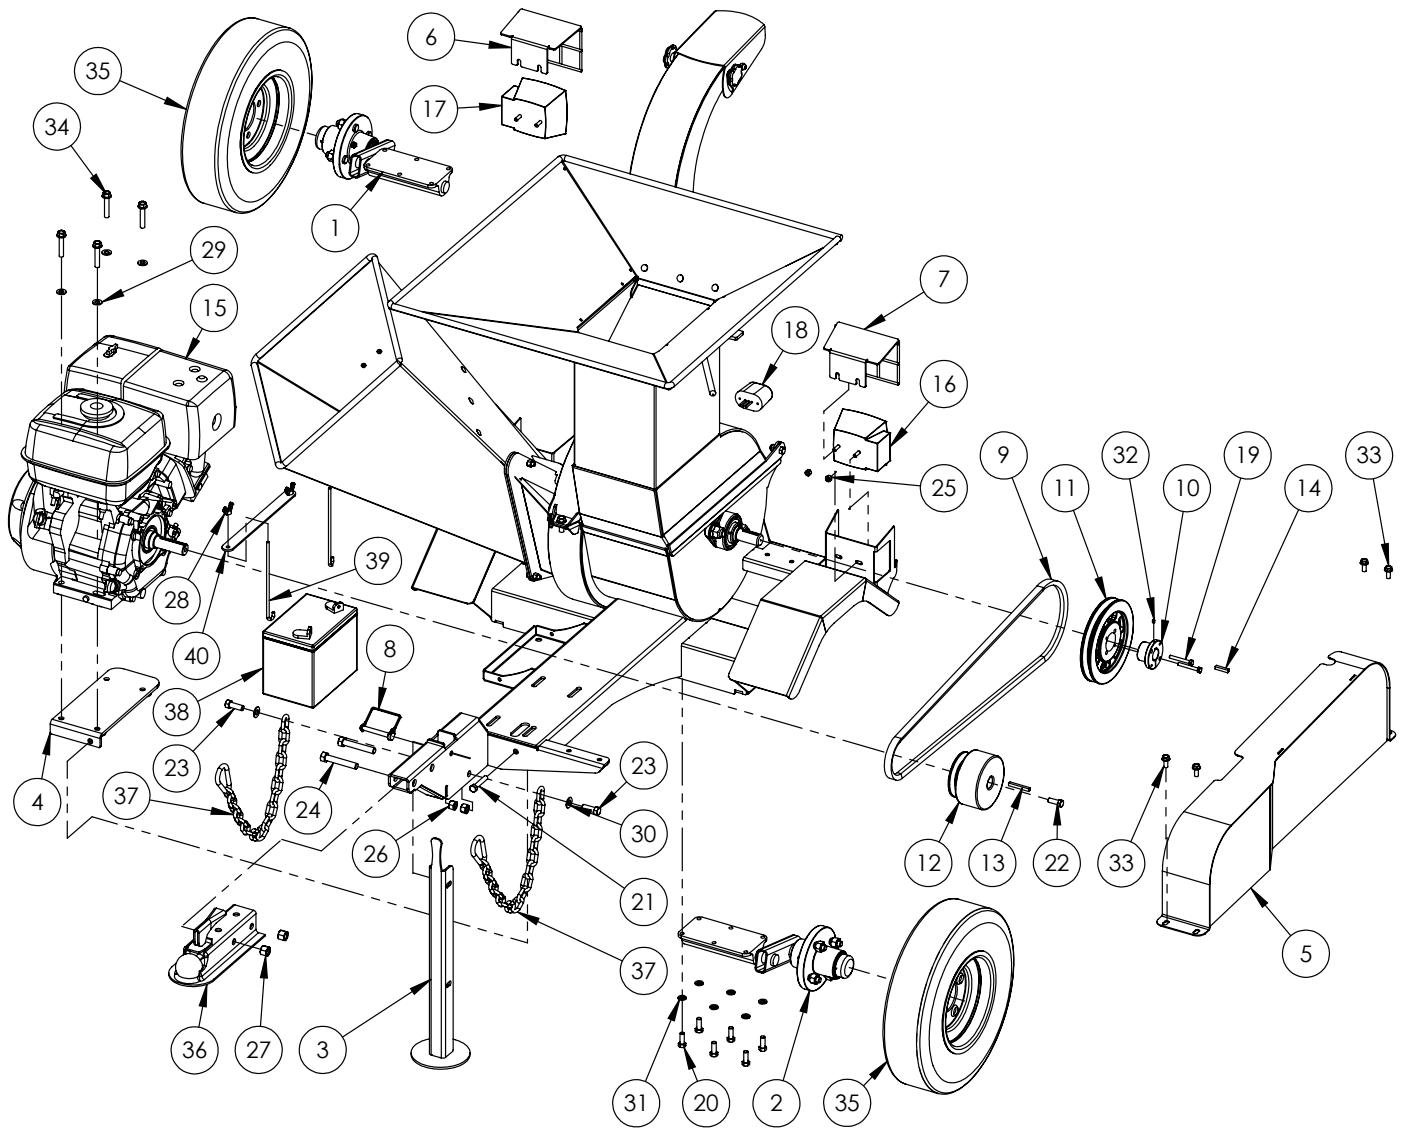

**BXMT3213 Chipper-Shredder
Parts Manual
Prior to S/N 2E9US11189S040010**

Foreword

EMB Mfg. has prepared this parts manual to assist customers in ordering quality OEM replacement parts.

Proper and regular service and replacing old, worn or broken parts with the correct Wallenstein parts are essential to prolonging the life of your Wallenstein product. Please refer to this manual before ordering any replacement parts.

Main Parts	4
Rotor Housing	5
Rotor	6
Discharge Chute	7
Hub	8
Wiring Diagram	9
Decals	10

BXMT3213 PARTS BREAKDOWN

ITEM	PART NO.	Description	QTY.
1	1056A602	Torflex with Hub, RH	1
2	1056A603	Torflex with Hub, LH	1
3	1056W402	Jack Stand	1
4	1056W611	Belt Tightener	1
5	1056W615	Shield	1
6	2054W403	Light Guard, RH	1
7	2054W404	Light Guard, LH	1
8	Z12431	Snapper Pin 3/8 x 2-1/4	1
9	Z41160	Belt, "B" x 64	1
10	Z41510	"L" Bushing 1" Bore	1
11	Z41613	Sheave, 7.35P "L"	1
12	Z41803	Centrifugal Clutch, 3.9P	1
13	Z46531	Key 1/4 x 1/4 x 2	1
14	Z46534	Key 1/4 x 1/4 x 1-1/4	1
15	Z47146	GX390 13HP Engine	1
16	Z61106	Stop, Turn, Tail Light LH	1
17	Z61107	Stop, Turn, Tail Light RH	1
18	Z61301	License Lamp	1
19	Z71110	Hex Bolt 1/4NC x 1	2
20	Z71210	Hex Bolt 5/16NC x 1	12

BXM32 ROTOR PARTS BREAKDOWN

ITEM	PART NO.	Description	QTY.
1	1056M108	Knife,Shredder	27
2	1056M115	Spacer, Shredder .580	24
3	1056M303	Knife, 3" Rotor	2
4	1056M626	Retainer Rod Head	3
5	1056W103	Rotor	1
6	1056W614	Hammer Retainer Pin	3
7	Z71372G8	Hex Bolt, 3/8NF x 5/8 G8	4
8	Z72231	Hex Lock Nut 3/8NC	3

1000# 4-BOLT HUB PARTS BREAKDOWN

ITEM	PART NO.	DESCRIPTION	QTY
1	Z23201	L44643 Cone, L44610 Cup	2
2	Z28301	Double Lip Seal 1-1/4 Shaft	1
3	Z29201	Grease Fitting, 1/8NPT	1
4	Z72931	Lug Nut 1/2NF	4
5	Z91201	1000# 4-Bolt Hub	1
6	Z91801	Dust Cap 1.98 Bore	1
ITEM	PART NO.	DESCRIPTION	QTY
10	Z72691	Slotted Hex Nut 1NF	1
ITEM	PART NO.	DESCRIPTION	QTY
15	Z12322	Cotter Pin 3/16 X 2	1