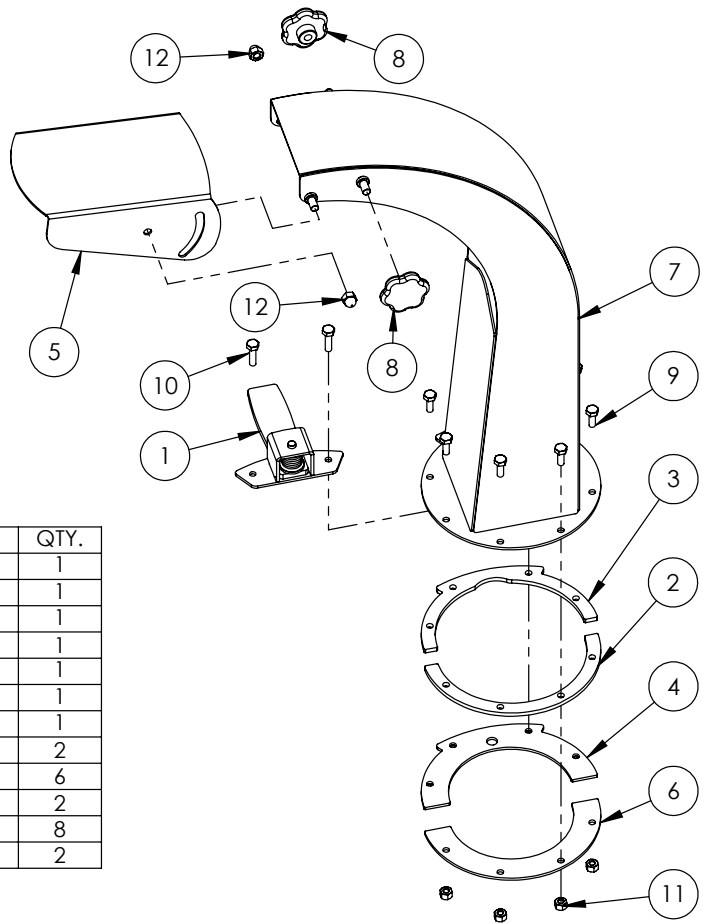

BXMT 3209 & BXMT 3213 ROTOR HOUSING PARTS BREAKDOWN

ITEM	PART NO.	DESCRIPTION	QTY
1	1056W101	Housing, Bottom Rotor	1
2	1056W102	Housing, Upper Rotor	1
3	1056W107	Shredder, Chute Flapper	1
4	1056W610	Concave	1
5	1056A301	Assembly, Discharge Chute	1
6	1018W104	Chipper Chute	1
7	1056W617	Hopper Shredder Top	1
8	1056L229	Positive Stop Plate	1
9	Z96503	Manual Tube 3-1/2 Short	1
10	1018L994	Chipper Chute Flap Clamp	1
11	1056S604	Flap, Hopper	1
12	Z25103	2-Bolt Flange Bearing, 1-1/4	2
13	Z31301	Spring 17mm x 140mm Medium	1
14	1056M304	Knife, 3" Ledger	1
15	Z78301	Machine Screw 1/4NC x 3/4	4
16	Z72111	Hex Lock Nut 1/4NC	7
17	Z78303	Machine Screw #10NF x 1/2	3
18	Z72752	Machine Nut, #10NF	3
19	Z76211	Carriage Bolt 1/4NC x 3/4	3
20	Z76121	Flange Bolt 5/16NC x 3/4	8
21	Z73131	Washer, 3/8	2
22	Z71372G8	Hex Bolt 3/8NF x 5/8 Gr8	2
23	Z72561	Flange Nut 5/8 NC	4
24	Z71617	Hex Bolt 5/8NC x 1-3/4	4
25	Z72911	Acorn Nut, 3/8NC	2
26	Z71310	Hex Bolt 3/8NC x 1	2
27	Z72231	Hex Lock Nut 3/8NC	2
28	Z76134	Flange Bolt, 3/8NC x 1	1
29	1056W103	Rotor	1

BXM32 ROTOR PARTS BREAKDOWN

ITEM	PART NO.	Description	QTY.
1	1056M108	Knife,Shredder	27
2	1056M115	Spacer, Shredder .580	24
3	1056M303	Knife, 3" Rotor	2
4	1056M626	Retainer Rod Head	3
5	1056W103	Rotor	1
6	1056W614	Hammer Retainer Pin	3
7	Z71372G8	Hex Bolt, 3/8NF x 5/8 G8	4
8	Z72231	Hex Lock Nut 3/8NC	3

1056A301 PARTS BREAKDOWN

ITEM	PART NO.	Description	QTY.
1	1012W208	Assembly, Hood Latch	1
2	1056L327	Ring	1
3	1056L329	Plate, Spacer Ring	1
4	1056L330	Plate, Hood Capture	1
5	1056L333	Deflector, Discharge Chute	1
6	1056L334	Ring	1
7	1056W306	Discharge Chute	1
8	Z19313	Knob, 5/16NC Female Stud	2
9	Z71107	Hex Bolt 1/4NC x 3/4	6
10	Z71110	Hex Bolt 1/4NC x 1	2
11	Z72111	Hex Lock Nut 1/4NC	8
12	Z72914	Acorn Nut, 5/16NC	2