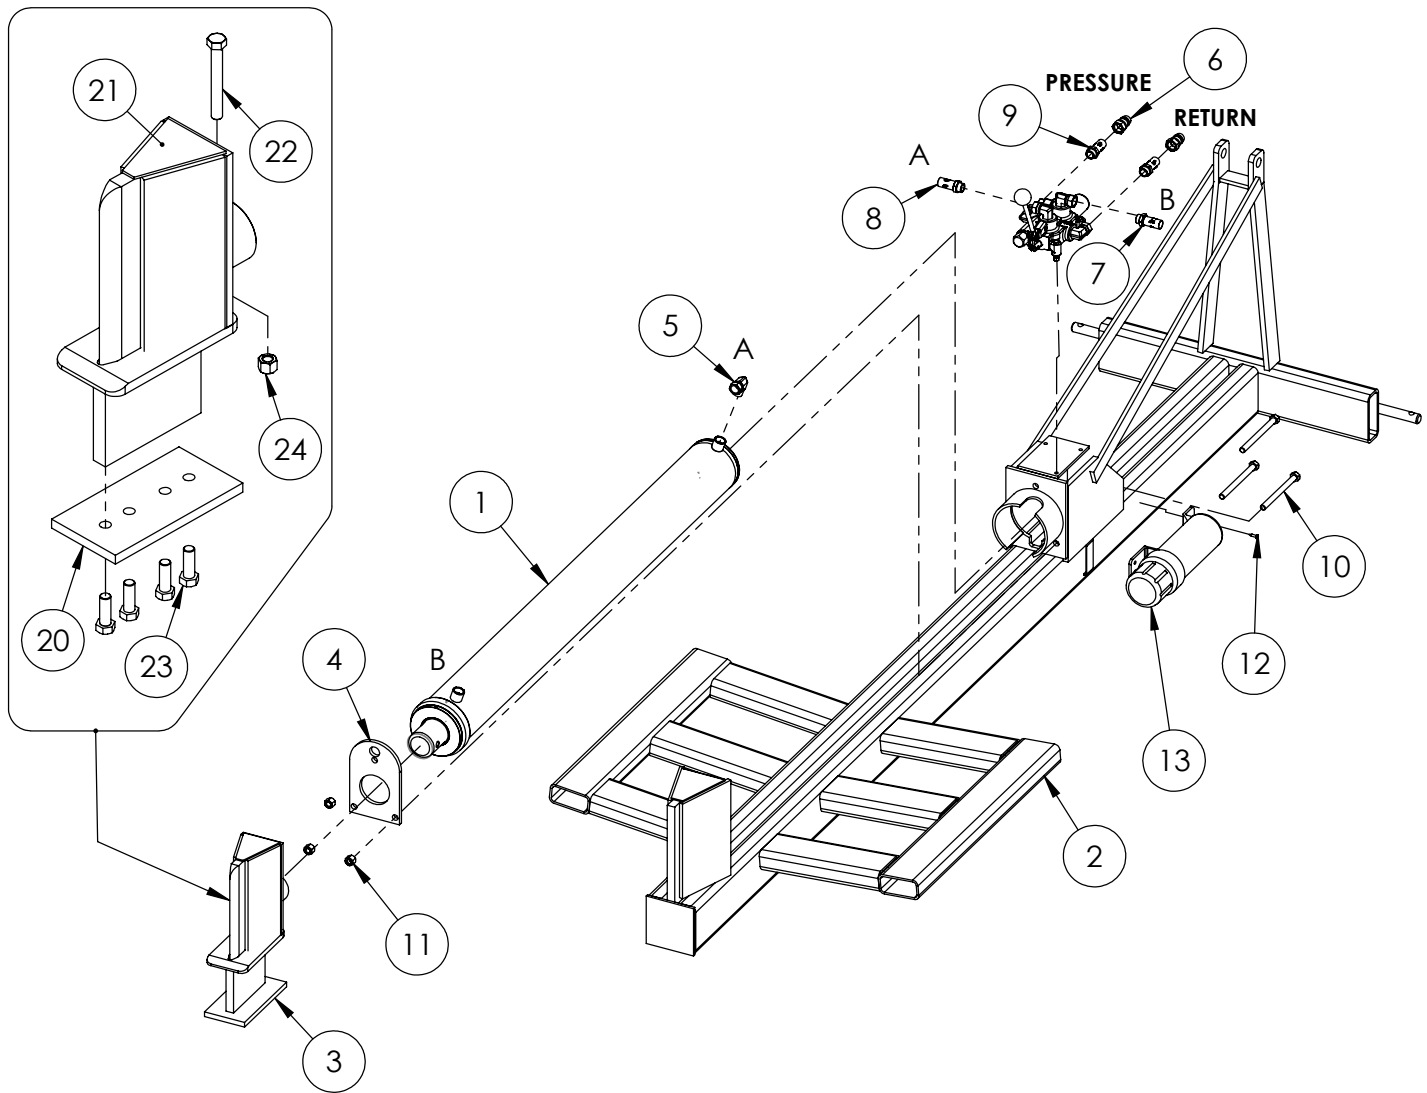

Cylinder	4
Main Parts	5
Valve Assembly	6
Valve and Fittings	8
4-Way Wedge (optional)	9
Decal Breakdown	10

4-1/2" x 48" STROKE CYLINDER PARTS

ITEM	PART NO.	DESCRIPTION	QTY
1	G450-250SA	4-1/2" Bore x 2-1/2" Rod Gland With Seals	1
2	P100-450SA	4-1/2" Bore Piston With Seals	1
3	2013C3014	Barrel, 4-1/2"	1
4	2013C3012	Rod, 2-1/2x 1	1
5	Z72292G8	Hex Lock Nut 1NF Grade 8	1
6	SLK-4525	Seal Kit, 4-1/2 x 2-1/2	1

WX330 Parts Breakdown

ITEM	WX330	Description	QTY.
1	2013C301	Cylinder, 4-1/2 x 48" x 2-1/2	1
2	2013W302	Weldment, Main Frame	1
3	2032A202	Wedge, Large Sliding Assy	1
4	2032S213	Plate, Cylinder Retaining	1
5	Z51331	Elbow 90 MP x FFX 0808	1
6	Z51903	FP08 x Pioneer Coupler	2
7	Z52301	1/2 Hose MP08 x MP08 x 16"	1
8	Z52310	1/2 Hose MP08 x MP08 x 48"	1
9	Z52312	1/2 Hose, 1/2MPx1/2MPx 96"	2
10	Z71560	Hex Bolt 1/2NC x 6	3
11	Z72251	Hex Lock Nut 1/2NC	3
12	Z76712	Self-tapping Screw #10	1
13	Z96503	Manual Tube 3-1/2 Short	1

ITEM	PART NO.	Description	QTY.
20	2014S414	Plate, Sliding Wedge Capture	1
21	2032W203	Wedge, Large Sliding	1
22	Z71540	Hex Bolt 1/2NC x 4	1
23	Z71576	Hex Bolt 1/2NF x 1-1/2	4
24	Z72251	Hex Lock Nut 1/2NC	1