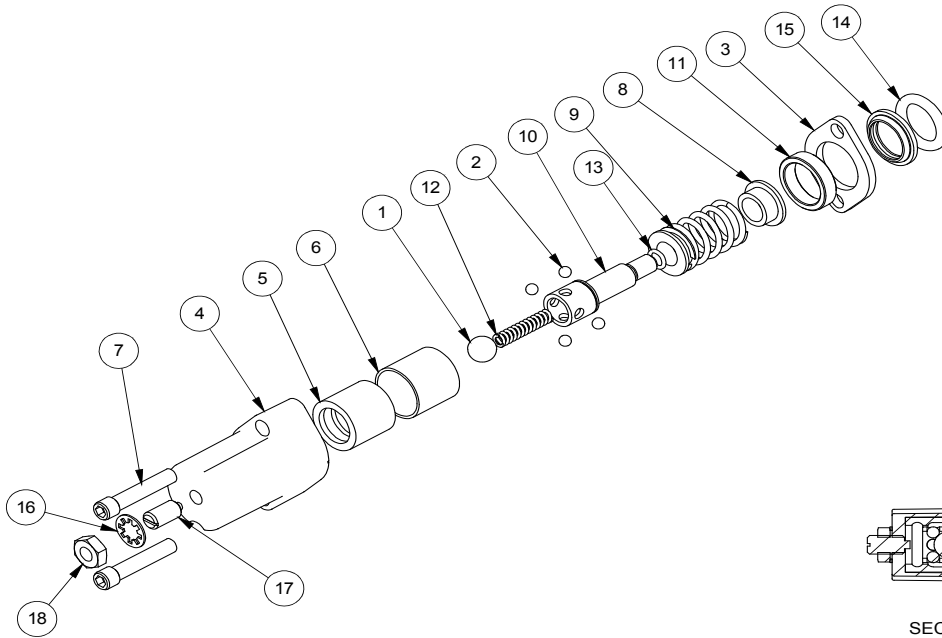

Cylinder	4
Main Parts	5
Valve Assembly	6
Valve and Fittings	8
4-Way Wedge (optional)	9
Decal Breakdown	10

4-1/2" x 48" STROKE CYLINDER PARTS

ITEM	PART NO.	DESCRIPTION	QTY
1	G450-250SA	4-1/2" Bore x 2-1/2" Rod Gland With Seals	1
2	P100-450SA	4-1/2" Bore Piston With Seals	1
3	2013C3014	Barrel, 4-1/2"	1
4	2013C3012	Rod, 2-1/2x 1	1
5	Z72292G8	Hex Lock Nut 1NF Grade 8	1
6	SLK-4525	Seal Kit, 4-1/2 x 2-1/2	1

WX330 Parts Breakdown

ITEM	WX330	Description	QTY.
1	2013C301	Cylinder, 4-1/2 x 48" x 2-1/2	1
2	2013W302	Weldment, Main Frame	1
3	2032A202	Wedge, Large Sliding Assy	1
4	2032S213	Plate, Cylinder Retaining	1
5	Z51331	Elbow 90 MP x FFX 0808	1
6	Z51903	FP08 x Pioneer Coupler	2
7	Z52301	1/2 Hose MP08 x MP08 x 16"	1
8	Z52310	1/2 Hose MP08 x MP08 x 48"	1
9	Z52312	1/2 Hose, 1/2MPx1/2MPx 96"	2
10	Z71560	Hex Bolt 1/2NC x 6	3
11	Z72251	Hex Lock Nut 1/2NC	3
12	Z76712	Self-tapping Screw #10	1
13	Z96503	Manual Tube 3-1/2 Short	1

ITEM	PART NO.	Description	QTY.
20	2014S414	Plate, Sliding Wedge Capture	1
21	2032W203	Wedge, Large Sliding	1
22	Z71540	Hex Bolt 1/2NC x 4	1
23	Z71576	Hex Bolt 1/2NF x 1-1/2	4
24	Z72251	Hex Lock Nut 1/2NC	1

SECTION A-A

VALVE AND FITTINGS PARTS BREAKDOWN

ITEM	PART NO.	Description	QTY.
1	Z51331	Elbow 90 MP x FPX 0808	4
2	Z56209	Valve, Single Function Detent	1
3	*Z56210*	Valve, Closed Center	*
4	Z56915	Complete Handle Kit for Z56209	1
5	Z72111	Hex Lock Nut 1/4NC	3
6	Z75114	SHCS, 1/4NC x 1-3/4	3