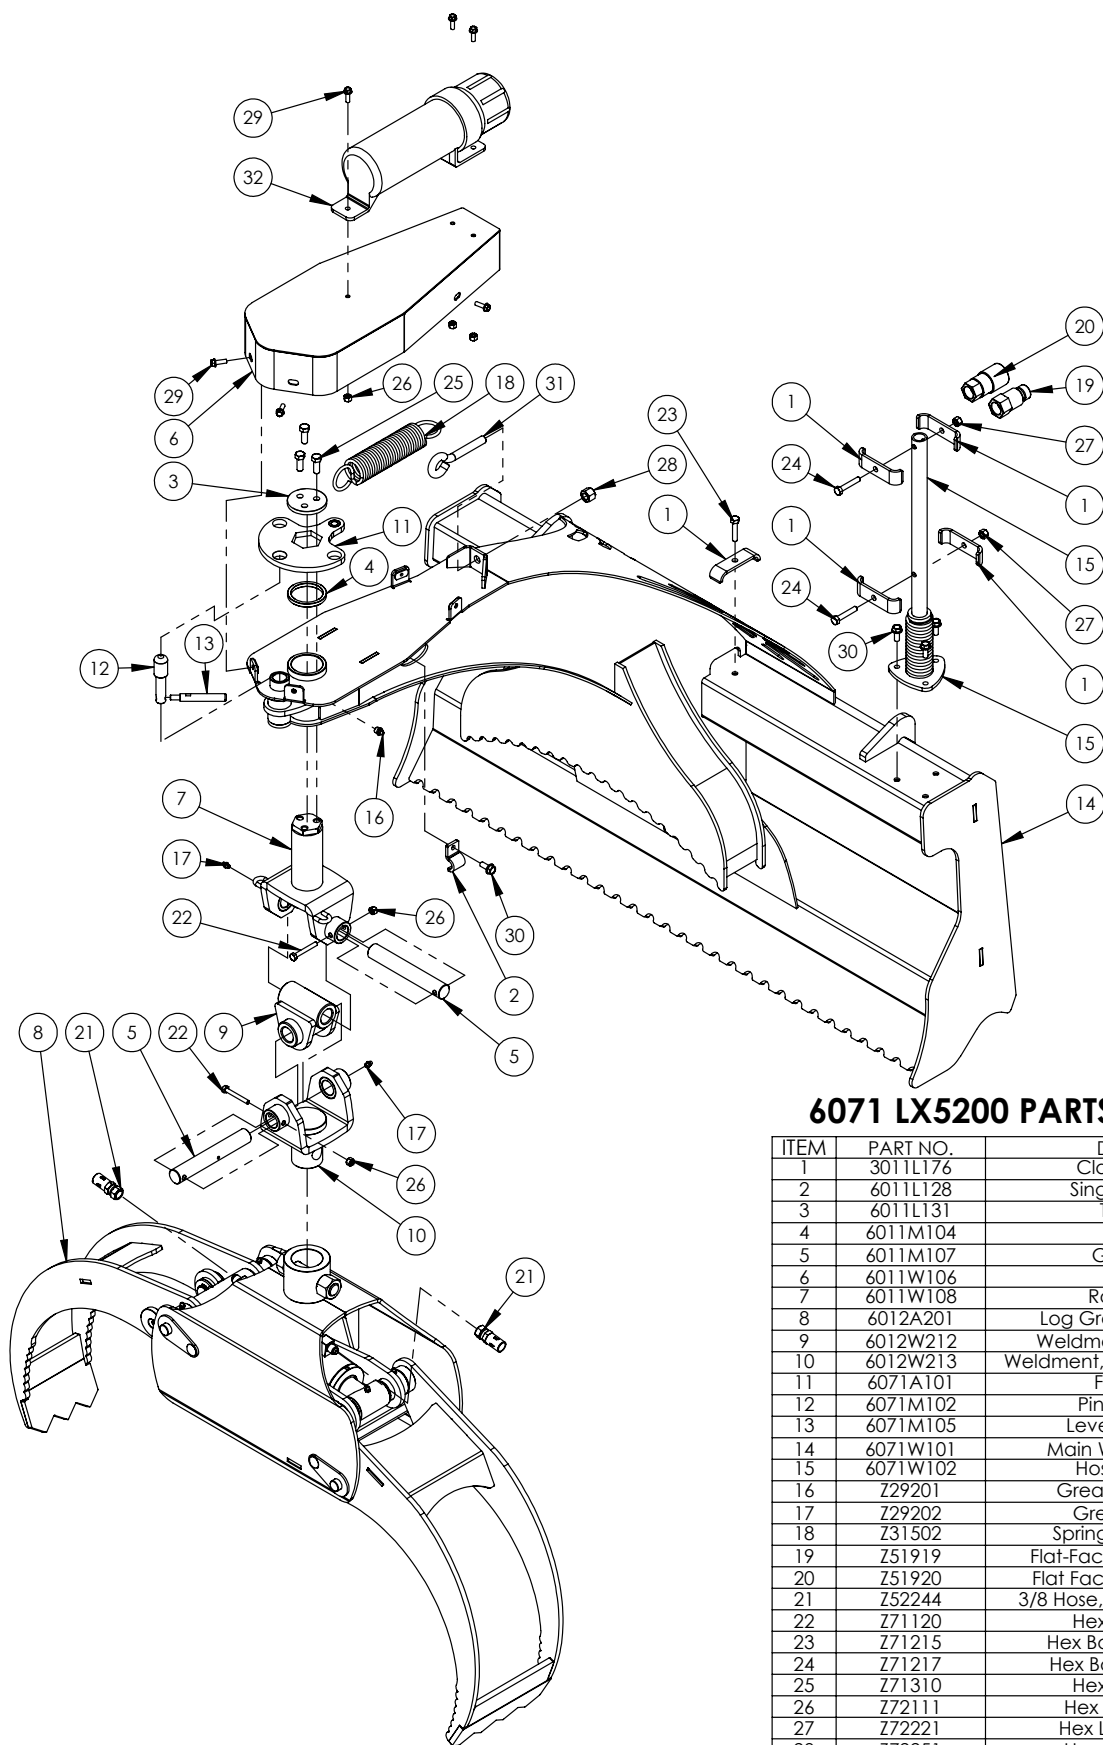

Main Parts	5
Grapple	6
Cylinder	7
Decal Breakdown	8

This Page is Intentionally Blank

6071 LX5200 PARTS BREAKDOWN

ITEM	PART NO.	DESCRIPTION	QTY
1	3011L176	Clamp, Two Hose	5
2	6011L128	Single Hose Clamp	2
3	6011L131	Trap Washer	1
4	6011M104	Flat Bearing	1
5	6011M107	Greasable Pin	2
6	6011W106	Guard	1
7	6011W108	Rotating Clevis	1
8	6012A201	Log Grapple, 4' Capacity	1
9	6012W212	Weldment, Double U-Joint	1
10	6012W213	Weldment, Double Pivot Adapter	1
11	6071A101	Flange, Spring	1
12	6071M102	Pin, Grapple Lock	1
13	6071M105	Lever, Grapple Lock	1
14	6071W101	Main Weldment, LX5200	1
15	6071W102	Hose Mount Whip	1
16	Z29201	Grease Fitting, 1/8NPT	1
17	Z29202	Grease Zerk 1/4NF	2
18	Z31502	Spring, 1-3/4 x 9 Heavy	1
19	Z51919	Flat-Face, FP08 x MISO 16028	1
20	Z51920	Flat Face FP08 x FISO 16028	1
21	Z52244	3/8 Hose, FJIC06 x MP08 x 120"	2
22	Z71120	Hex Bolt 1/4NC x 2	2
23	Z71215	Hex Bolt, 5/16NC x 1-1/2	1
24	Z71217	Hex Bolt 5/16NC x 1-3/4	2
25	Z71310	Hex Bolt 3/8NC x 1	3
26	Z72111	Hex Lock Nut 1/4NC	5
27	Z72221	Hex Lock Nut 5/16NC	2
28	Z72251	Hex Lock Nut 1/2NC	1
29	Z76111	Flange Bolt 1/4NC x 3/4	7
30	Z76121	Flange Bolt 5/16NC x 3/4	5
31	Z76551	Eyebolt, 1/2NC x 3	1
32	Z96503	Manual Tube 3-1/2 Short	1

6012A201 PARTS BREAKDOWN

ITEM	PART NO.	DESCRIPTION	QTY
1	6012C205	Cylinder, 2-1/2 x 6	1
2	6012L118	Washer, Linkage	2
3	6012W200	LX480 Main Grapple Frame	1
4	6012W201	Narrow (Inside) Fork	1
5	6012W202	Wide (Outside) Fork	1
6	6012W203	1" Flange Pin	2
7	6012W204	Linkage Bar	1
8	6012W205	1" Hex Head Pin	1
9	6012W207	Linkage Bar	1
10	Z27222	Connex Bushing 1 x 2	2
11	Z27223	Connex Bushing 1 x 1	4
12	Z27226	Connex Bushing 1 x 1-1/2 x 3/8	2
13	Z27227	Connex Bushing, 1 x 1-1/4 x 1/2	4
14	Z29202	Grease Zerk 1/4NF	10
15	Z46204	External Retaining Ring, 1"	2
16	Z71872	Hex Bolt, 7/8NC x 4	1
17	Z72231	Hex Lock Nut 3/8NC	3
18	Z72281	Hex Lock Nut 7/8NC	1
19	Z76231	Carriage Bolt 3/8NC x 1	3