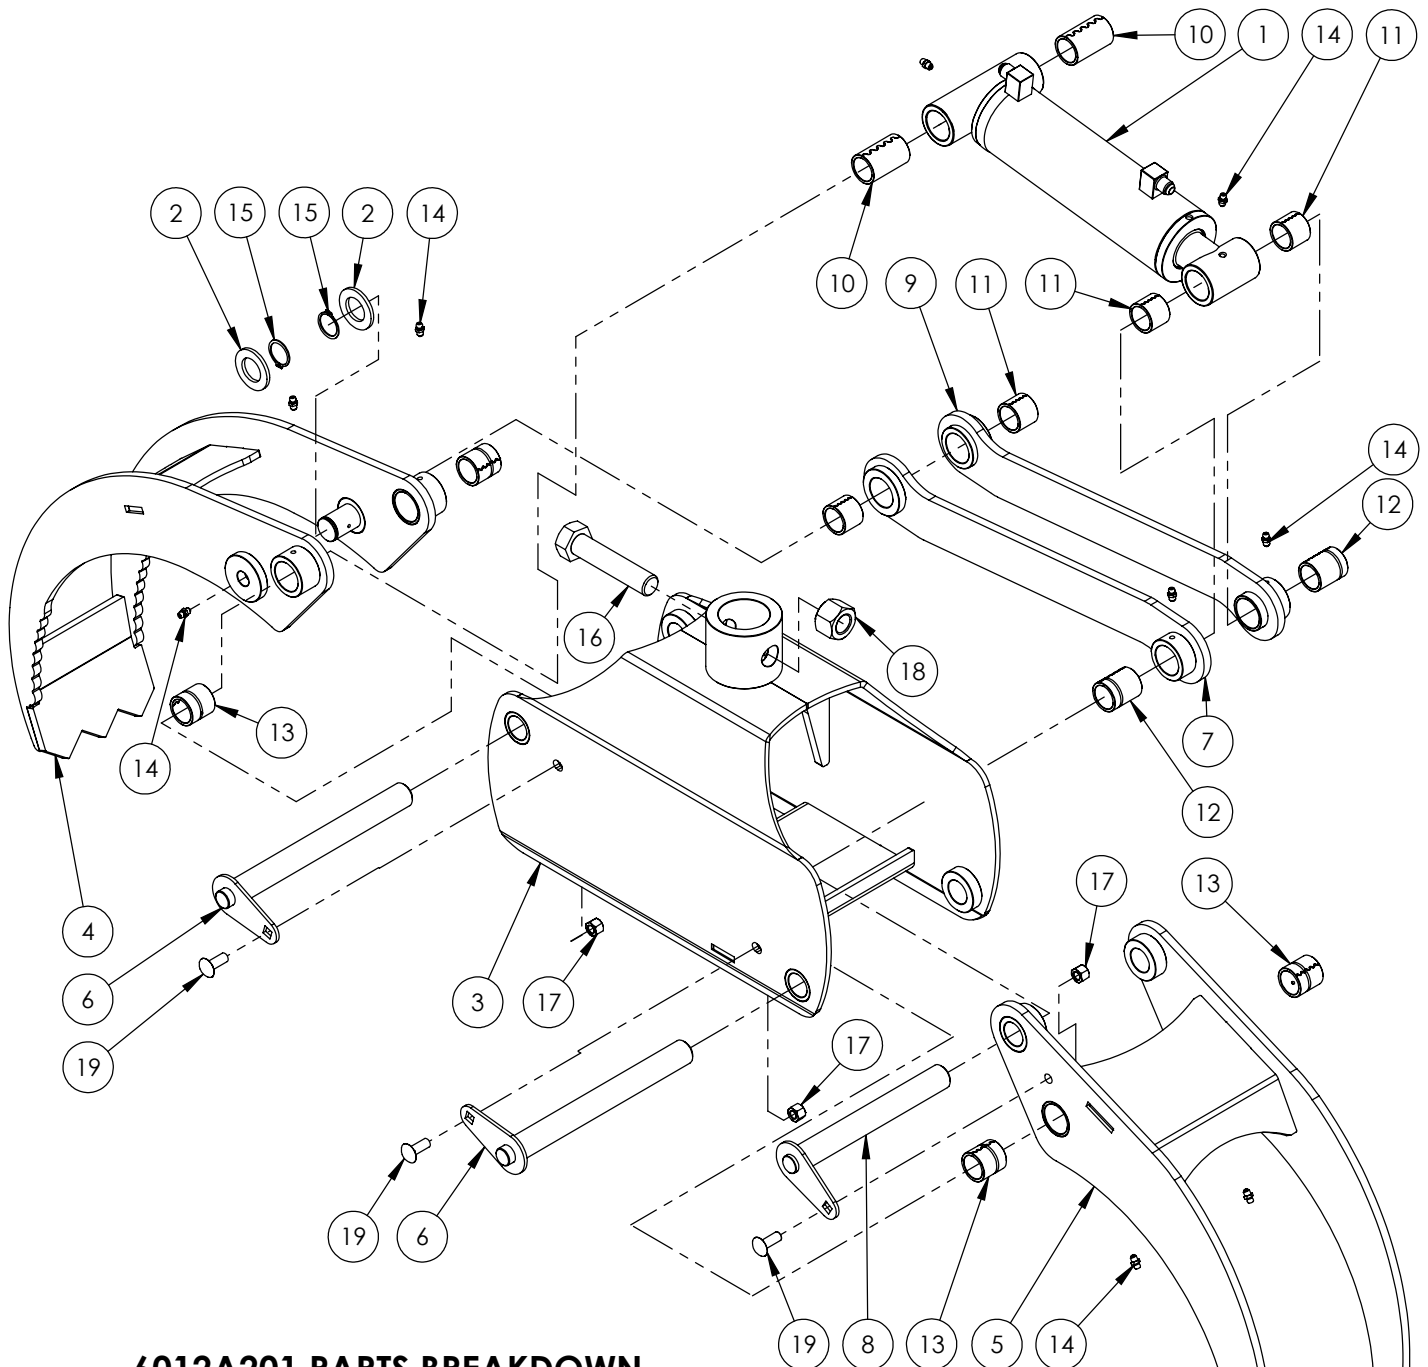

Main Parts	5
Grapple	6
Cylinder	7
Decal Breakdown	8

This Page is Intentionally Blank

6071 LX5200 PARTS BREAKDOWN

ITEM	PART NO.	DESCRIPTION	QTY
1	3011L176	Clamp, Two Hose	5
2	6011L128	Single Hose Clamp	2
3	6011L131	Trap Washer	1
4	6011M104	Flat Bearing	1
5	6011M107	Greasable Pin	2
6	6011W106	Guard	1
7	6011W108	Rotating Clevis	1
8	6012A201	Log Grapple, 4' Capacity	1
9	6012W212	Weldment, Double U-Joint	1
10	6012W213	Weldment, Double Pivot Adapter	1
11	6071A101	Flange, Spring	1
12	6071M102	Pin, Grapple Lock	1
13	6071M105	Lever, Grapple Lock	1
14	6071W101	Main Weldment, LX5200	1
15	6071W102	Hose Mount Whip	1
16	Z29201	Grease Fitting, 1/8NPT	1
17	Z29202	Grease Zerk 1/4NF	2
18	Z31502	Spring, 1-3/4 x 9 Heavy	1
19	Z51919	Flat-Face, FP08 x MISO 16028	1
20	Z51920	Flat Face FP08 x FISO 16028	1
21	Z52244	3/8 Hose, FJIC06 x MP08 x 120"	2
22	Z71120	Hex Bolt 1/4NC x 2	2
23	Z71215	Hex Bolt, 5/16NC x 1-1/2	1
24	Z71217	Hex Bolt 5/16NC x 1-3/4	2
25	Z71310	Hex Bolt 3/8NC x 1	3
26	Z72111	Hex Lock Nut 1/4NC	5
27	Z72221	Hex Lock Nut 5/16NC	2
28	Z72251	Hex Lock Nut 1/2NC	1
29	Z76111	Flange Bolt 1/4NC x 3/4	7
30	Z76121	Flange Bolt 5/16NC x 3/4	5
31	Z76551	Eyebolt, 1/2NC x 3	1
32	Z96503	Manual Tube 3-1/2 Short	1

6012A201 PARTS BREAKDOWN

ITEM	PART NO.	DESCRIPTION	QTY
1	6012C205	Cylinder, 2-1/2 x 6	1
2	6012L118	Washer, Linkage	2
3	6012W200	LX480 Main Grapple Frame	1
4	6012W201	Narrow (Inside) Fork	1
5	6012W202	Wide (Outside) Fork	1
6	6012W203	1" Flange Pin	2
7	6012W204	Linkage Bar	1
8	6012W205	1" Hex Head Pin	1
9	6012W207	Linkage Bar	1
10	Z27222	Connex Bushing 1 x 2	2
11	Z27223	Connex Bushing 1 x 1	4
12	Z27226	Connex Bushing 1 x 1-1/2 x 3/8	2
13	Z27227	Connex Bushing, 1 x 1-1/4 x 1/2	4
14	Z29202	Grease Zerk 1/4NF	10
15	Z46204	External Retaining Ring, 1"	2
16	Z71872	Hex Bolt, 7/8NC x 4	1
17	Z72231	Hex Lock Nut 3/8NC	3
18	Z72281	Hex Lock Nut 7/8NC	1
19	Z76231	Carriage Bolt 3/8NC x 1	3