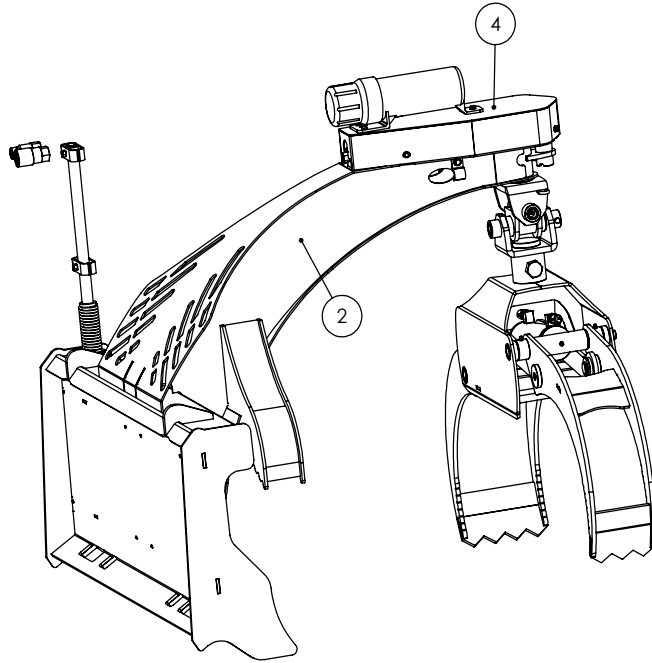

Z94019

Z94033

emb-079

TWO PANEL LOG GRAPPLE DECAL BREAKDOWN

ITEM	PART NO.	DESCRIPTION	QTY
1	Z94155	LX5200 LH	1
2	Z94156	LX5200 RH	1
3	Z94019	Made in Canada	1
4	Z94033	Boom/ Grapple Hazard	1
5	emb-079	Read Manual	1