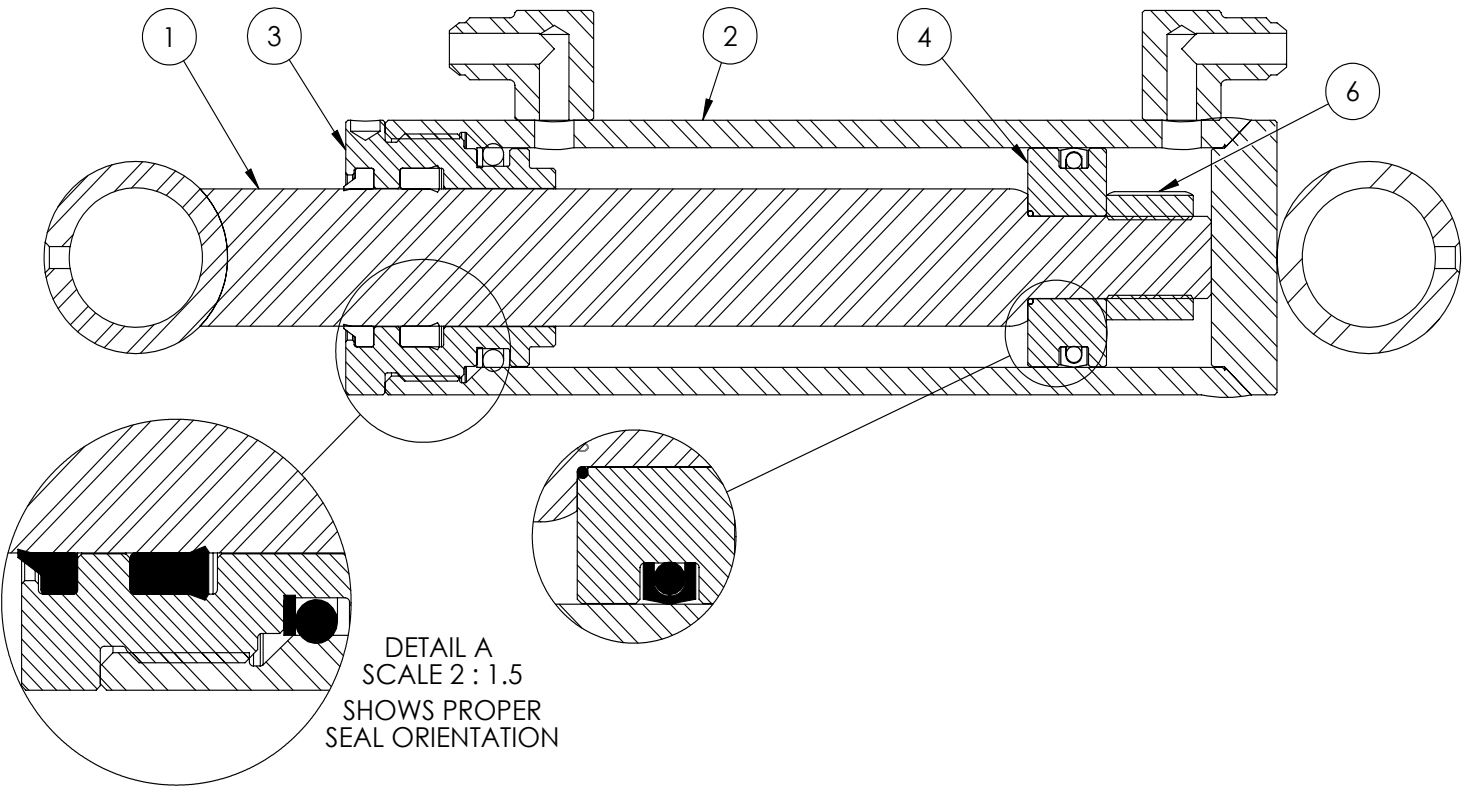

Main Parts	5
Grapple	6
Cylinder	7
Decal Breakdown	8

This Page is Intentionally Blank

6071 LX5200 PARTS BREAKDOWN

ITEM	PART NO.	DESCRIPTION	QTY
1	3011L176	Clamp, Two Hose	5
2	6011L128	Single Hose Clamp	2
3	6011L131	Trap Washer	1
4	6011M104	Flat Bearing	1
5	6011M107	Greasable Pin	2
6	6011W106	Guard	1
7	6011W108	Rotating Clevis	1
8	6012A201	Log Grapple, 4' Capacity	1
9	6012W212	Weldment, Double U-Joint	1
10	6012W213	Weldment, Double Pivot Adapter	1
11	6071A101	Flange, Spring	1
12	6071M102	Pin, Grapple Lock	1
13	6071M105	Lever, Grapple Lock	1
14	6071W101	Main Weldment, LX5200	1
15	6071W102	Hose Mount Whip	1
16	Z29201	Grease Fitting, 1/8NPT	1
17	Z29202	Grease Zerk 1/4NF	2
18	Z31502	Spring, 1-3/4 x 9 Heavy	1
19	Z51919	Flat-Face, FP08 x MISO 16028	1
20	Z51920	Flat Face FP08 x FISO 16028	1
21	Z52244	3/8 Hose, FJIC06 x MP08 x 120"	2
22	Z71120	Hex Bolt 1/4NC x 2	2
23	Z71215	Hex Bolt, 5/16NC x 1-1/2	1
24	Z71217	Hex Bolt 5/16NC x 1-3/4	2
25	Z71310	Hex Bolt 3/8NC x 1	3
26	Z72111	Hex Lock Nut 1/4NC	5
27	Z72221	Hex Lock Nut 5/16NC	2
28	Z72251	Hex Lock Nut 1/2NC	1
29	Z76111	Flange Bolt 1/4NC x 3/4	7
30	Z76121	Flange Bolt 5/16NC x 3/4	5
31	Z76551	Eyebolt, 1/2NC x 3	1
32	Z96503	Manual Tube 3-1/2 Short	1

6012A201 PARTS BREAKDOWN

ITEM	PART NO.	DESCRIPTION	QTY
1	6012C205	Cylinder, 2-1/2 x 6	1
2	6012L118	Washer, Linkage	2
3	6012W200	LX480 Main Grapple Frame	1
4	6012W201	Narrow (Inside) Fork	1
5	6012W202	Wide (Outside) Fork	1
6	6012W203	1" Flange Pin	2
7	6012W204	Linkage Bar	1
8	6012W205	1" Hex Head Pin	1
9	6012W207	Linkage Bar	1
10	Z27222	Connex Bushing 1 x 2	2
11	Z27223	Connex Bushing 1 x 1	4
12	Z27226	Connex Bushing 1 x 1-1/2 x 3/8	2
13	Z27227	Connex Bushing, 1 x 1-1/4 x 1/2	4
14	Z29202	Grease Zerk 1/4NF	10
15	Z46204	External Retaining Ring, 1"	2
16	Z71872	Hex Bolt, 7/8NC x 4	1
17	Z72231	Hex Lock Nut 3/8NC	3
18	Z72281	Hex Lock Nut 7/8NC	1
19	Z76231	Carriage Bolt 3/8NC x 1	3