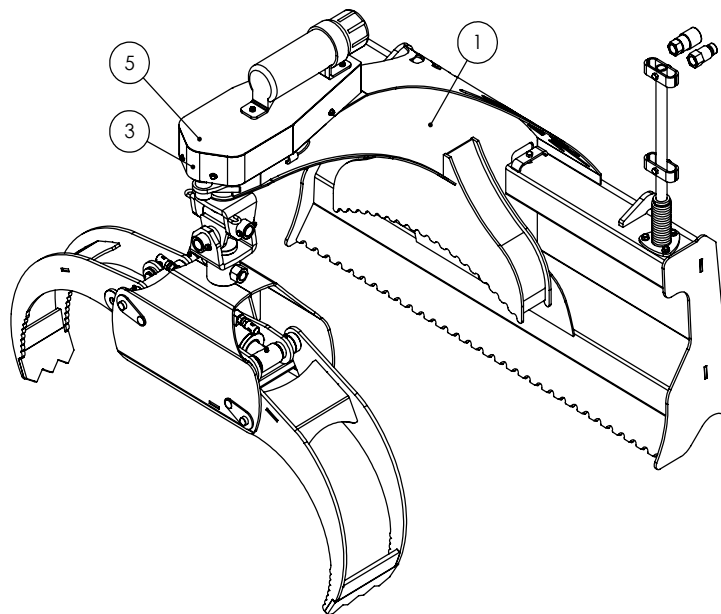

Z94019

Z94033

emb-079

TWO PANEL LOG GRAPPLE DECAL BREAKDOWN

ITEM	PART NO.	DESCRIPTION	QTY
1	Z94155	LX5200 LH	1
2	Z94156	LX5200 RH	1
3	Z94019	Made in Canada	1
4	Z94033	Boom/ Grapple Hazard	1
5	emb-079	Read Manual	1