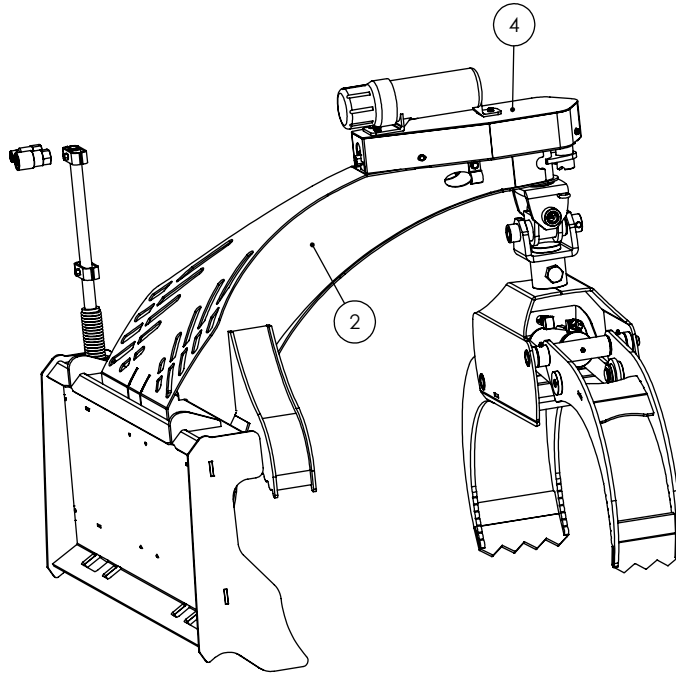

LOG GRAPPLE DECAL BREAKDOWN

ITEM	PART NO.	DESCRIPTION	QTY
1	Z94155	LX5200 LH	1
2	Z94156	LX5200 RH	1
3	Z94019	Made in Canada	1
4	Z94033	Boom/ Grapple Hazard	1
5	emb-079	Read Manual	1