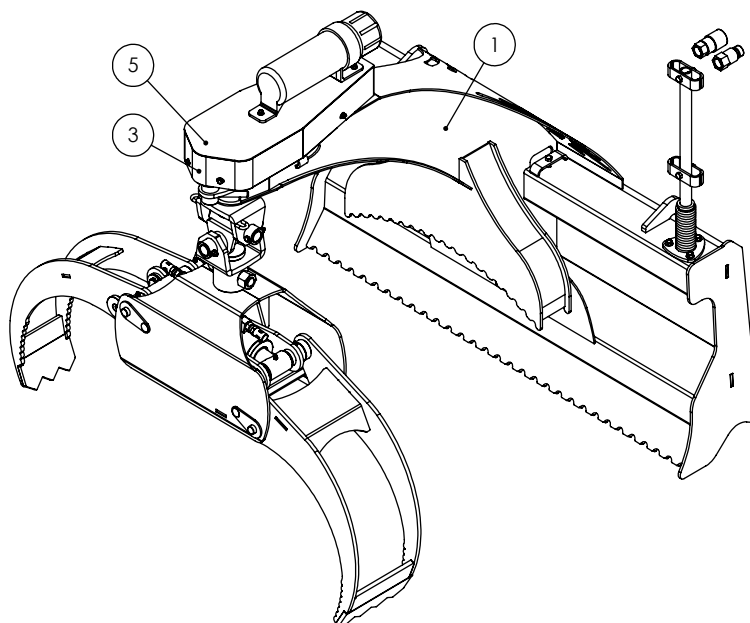

LOG GRAPPLE DECAL BREAKDOWN

ITEM	PART NO.	DESCRIPTION	QTY
1	Z94155	LX5200 LH	1
2	Z94156	LX5200 RH	1
3	Z94019	Made in Canada	1
4	Z94033	Boom/ Grapple Hazard	1
5	emb-079	Read Manual	1