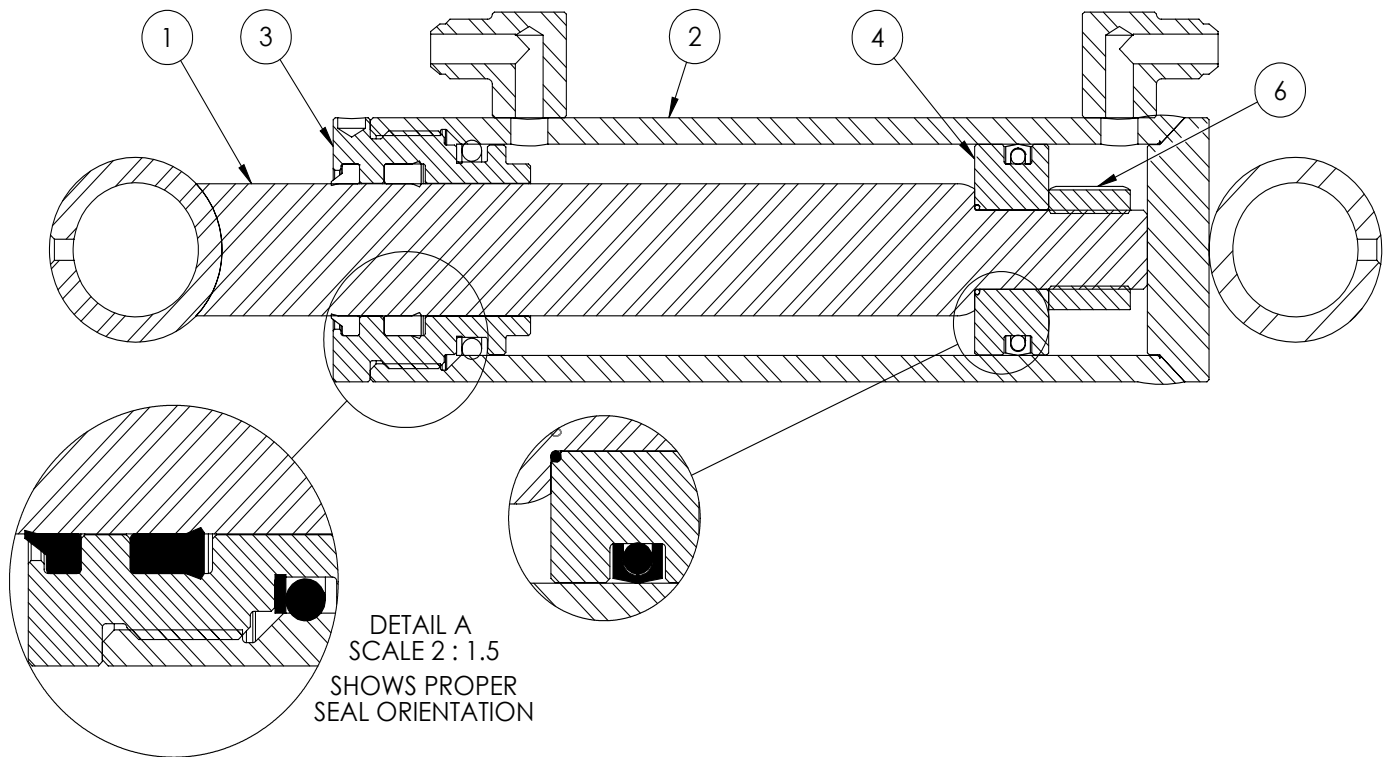

# Table of Contents

Grapple	4
Main Parts	5
Cylinder	6
Decal Breakdown	7

### 6011A101 Parts Breakdown

ITEM	PART NO.	DESCRIPTION	QTY
1	6011C101	Cylinder, 2" x	1
2	6011L121	Washer, Capture	1
3	6011W100	Frame, Main Grapple	1
4	6011W101	Arm, Inside Grapple	1
5	6011W102	Arm, Outside Grapple	1
6	6011W103	Arm, Linkage	2
7	6011W104	Pin, Cyinder Linkage	2
8	6011W105	Pin, Inside Linkage	1
9	Z29202	Grease Zerk 1/4NF	8
10	Z71210	Hex Bolt 5/16NC x 1	2
11	Z72221	Hex Lock Nut 5/16NC	2

**LX360/ LX480 LOG GRAPPLE PARTS BREAKDOWN**

ITEM	LX360	LX480	Description	QTY.
1	6011A101	6012A201	Grapple Assembly	1
2	6011A102		Flange, Spring	1
3	6011L127		Two Hose Clamp	1
4	6011L128		Single Hose Clamp	2
5	6011L131		Trap Washer	1
6	6011M104		Flat Bearing	1
7	6011M107		Greasable Pin	1
8	6011W106		Guard	1
9	6011W107	6012W208	Main Frame	1
10	6011W108		Rotating Clevis	1
11	Z11123		Toplink Pin 3/4 x 4-3/4	1
12	Z11431		Implement Pin 7/8x5-1/2	2
13	Z12110		Latch Pin 3/16	2
14	Z12140		Latch Pin 7/16	1
15	Z29201		Grease Fitting, 1/8NPT	1
16	Z29202		Grease Zerk 1/4NF	1
17	Z31502		Spring, 1-3/4 x 9 Heavy	1
18	Z52232		3/8 Hose, #6FJIC x 1/2NPT x 106	2
19	Z71107		Hex Bolt 1/4NC x 3/4	6
20	Z71120		Hex Bolt 1/4NC x 2	1
21	Z71215		Hex Bolt, 5/16NC x 1-1/2	1
22	Z71310		Hex Bolt 3/8NC x 1	3
23	Z72111		Hex Lock Nut 1/4NC	1
24	Z72251		Hex Lock Nut 1/2NC	1
25	Z72281		Hex Lock Nut 7/8NF	2
26	Z73380		Spring Washer 7/8	2
27	Z76551		Eyebolt, 1/2NC x 3	1