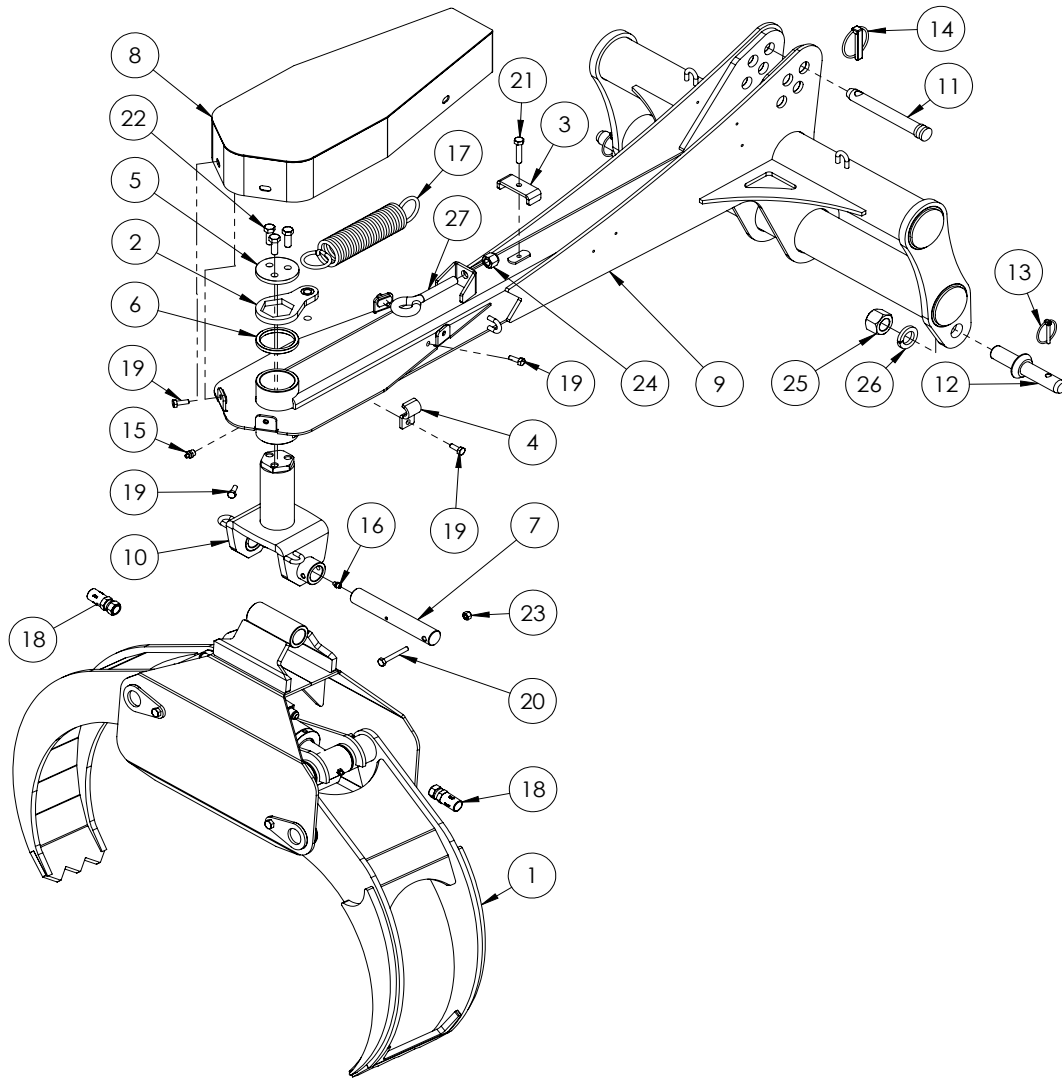

# Table of Contents

Grapple	4
Main Parts	5
Cylinder	6
Decal Breakdown	7

### 6011A101 Parts Breakdown

ITEM	PART NO.	DESCRIPTION	QTY
1	6011C101	Cylinder, 2" x	1
2	6011L121	Washer, Capture	1
3	6011W100	Frame, Main Grapple	1
4	6011W101	Arm, Inside Grapple	1
5	6011W102	Arm, Outside Grapple	1
6	6011W103	Arm, Linkage	2
7	6011W104	Pin, Cyinder Linkage	2
8	6011W105	Pin, Inside Linkage	1
9	Z29202	Grease Zerk 1/4NF	8
10	Z71210	Hex Bolt 5/16NC x 1	2
11	Z72221	Hex Lock Nut 5/16NC	2

**LX360/ LX480 LOG GRAPPLE PARTS BREAKDOWN**

ITEM	LX360	LX480	Description	QTY.
1	6011A101	6012A201	Grapple Assembly	1
2	6011A102		Flange, Spring	1
3	6011L127		Two Hose Clamp	1
4	6011L128		Single Hose Clamp	2
5	6011L131		Trap Washer	1
6	6011M104		Flat Bearing	1
7	6011M107		Greasable Pin	1
8	6011W106		Guard	1
9	6011W107	6012W208	Main Frame	1
10	6011W108		Rotating Clevis	1
11	Z11123		Toplink Pin 3/4 x 4-3/4	1
12	Z11431		Implement Pin 7/8x5-1/2	2
13	Z12110		Latch Pin 3/16	2
14	Z12140		Latch Pin 7/16	1
15	Z29201		Grease Fitting, 1/8NPT	1
16	Z29202		Grease Zerk 1/4NF	1
17	Z31502		Spring, 1-3/4 x 9 Heavy	1
18	Z52232		3/8 Hose, #6FJIC x 1/2NPT x 106	2
19	Z71107		Hex Bolt 1/4NC x 3/4	6
20	Z71120		Hex Bolt 1/4NC x 2	1
21	Z71215		Hex Bolt, 5/16NC x 1-1/2	1
22	Z71310		Hex Bolt 3/8NC x 1	3
23	Z72111		Hex Lock Nut 1/4NC	1
24	Z72251		Hex Lock Nut 1/2NC	1
25	Z72281		Hex Lock Nut 7/8NF	2
26	Z73380		Spring Washer 7/8	2
27	Z76551		Eyebolt, 1/2NC x 3	1