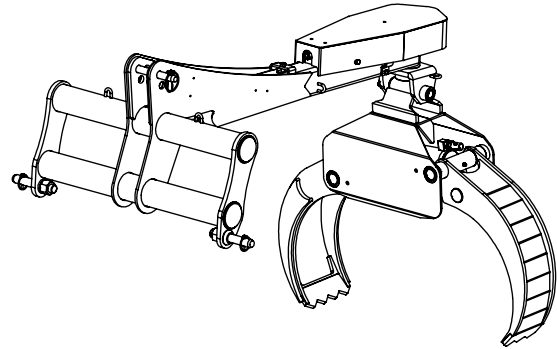

LOG GRAPPLE DECAL BREAKDOWN

ITEM	PART NO.	DESCRIPTION	QTY