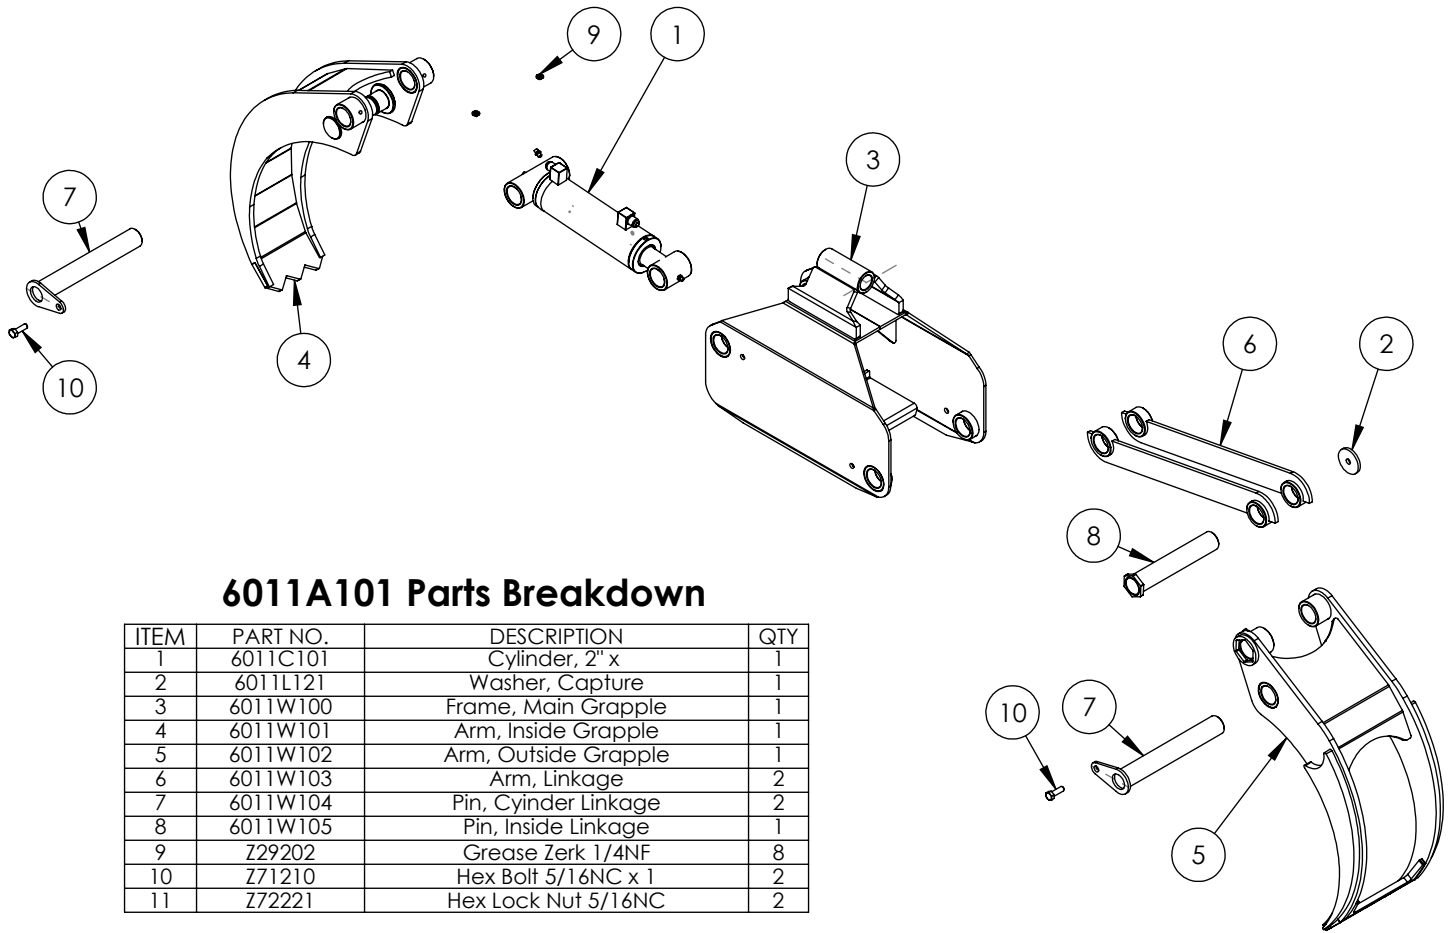

### 6011A101 Parts Breakdown

ITEM	PART NO.	DESCRIPTION	QTY
1	6011C101	Cylinder, 2" x	1
2	6011L121	Washer, Capture	1
3	6011W100	Frame, Main Grapple	1
4	6011W101	Arm, Inside Grapple	1
5	6011W102	Arm, Outside Grapple	1
6	6011W103	Arm, Linkage	2
7	6011W104	Pin, Cyinder Linkage	2
8	6011W105	Pin, Inside Linkage	1
9	Z29202	Grease Zerk 1/4NF	8
10	Z71210	Hex Bolt 5/16NC x 1	2
11	Z72221	Hex Lock Nut 5/16NC	2