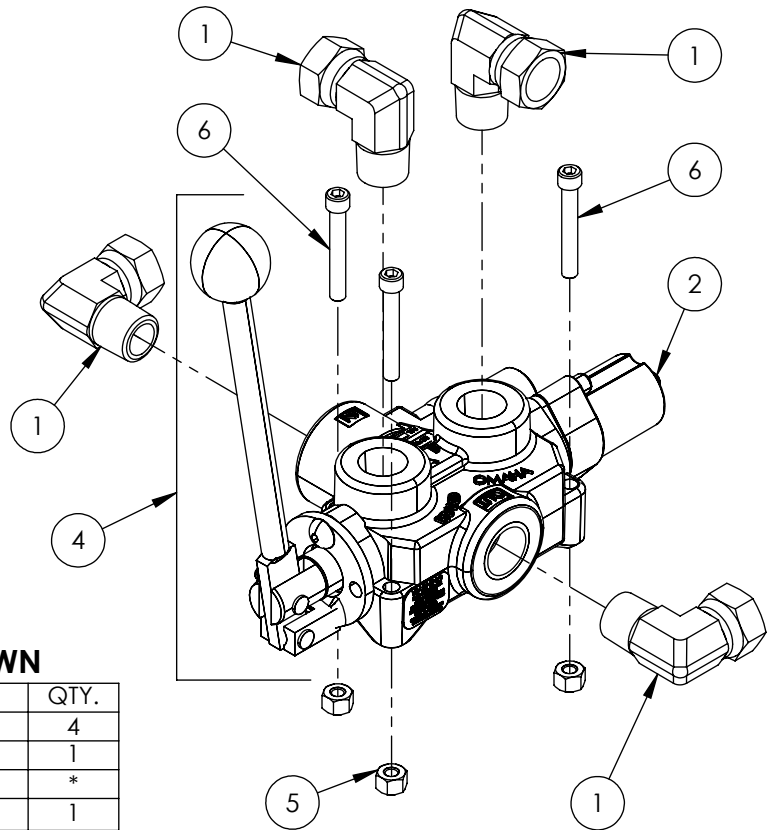

# Table of Contents

Cylinder	4
Main Parts	5
Valve	6
Valve and Fittings	8
4-Way Wedge (Optional)	9
Decal Breakdown	10

**4" x 24" STROKE CYLINDER PARTS**

ITEM	PART NO.	Description	QTY.
1	2011C1012	Rod, 1-1/2 x 1	1
2	2011C1014	Barrel, 4"	1
	*2054C1015*	*Barrel, 4" with Handle Base*	*
3	G400-150SA	4" Bore x 1-1/2" Rod Gland	1
4	P100-400SA	4" Bore Piston	1
5	SLK-4015	Seal Kit, 4 x 1-1/2	1
6	Z72292G8	Hex Lock Nut 1NF Grade 8	1

# Valve Assembly

ITEM NO.	QTY.	PART NO.	DESCRIPTION
1	1	A0CASTB	AO CASTING
2	1	LS304T4J	SPOOL
3	1	P1740	NAME TAG
4	1	SF305	WIPER
5	1	SF304	QUAD RING
6	1	SUB-LS	SUB-LS
	1	B5057	7/16 BALL
	4	DC7604	3/16 BALL
	1	SF306	RETAINER
	1	SF477L	SH LS ENDCAP
	1	XDC672	LS SLEEVE
	1	SF483	SPACER
	2	SF486	ALLEN SCREW
	2	SF489	CENTER STOP
	1	SF490	CENTERING SPRING
	1	SF492	HOUSING
	1	SF315	SPACER
	1	LS305	DETENT SPRING
	1	DC7583	O-RING 3-902
	1	SF496	O-RING, BLUE, METRIC
	1	LS306	LS WIPER
	1	SF502	5/16 LOCK WASHER
	1	SF503	PLUNGER, SPRING
	1	SF504	5/16 HEX JAM NUT
7	1	SUB-R	RELIEF
	1	P1603	CAP NUT
	1	SF322	O-RING 2-016
	1	SF364A	ADJ. SCREW
	1	B505	SPRING
	1	SF361A	POPPET
8	1	Z56915	HANDLE KIT
	1	SF377	RETAINER
	1	SF376	SEAL RETAINER
	1	SF367A	CLEVIS
	1	SF368	HANDLE
	2	SF369	PIN
	2	P1767	PIN CLIP
	1	HP5	MACH. SCREW
	1	SF311	KNOB
	1	SF308	CAP SCREW
	1	SF303T4J	SPOOL
9	1	P1664	WARNING TAG

SECTION A-A

**VALVE AND FITTINGS PARTS BREAKDOWN**

ITEM	PART NO.	Description	QTY.
1	Z51331	Elbow 90 MP x FPX 0808	4
2	Z56209	Valve, Single Function Detent	1
3	*Z56210*	Valve, Closed Center	*
4	Z56915	Complete Handle Kit for Z56209	1
5	Z72111	Hex Lock Nut 1/4NC	3
6	Z75114	SHCS, 1/4NC x 1-3/4	3