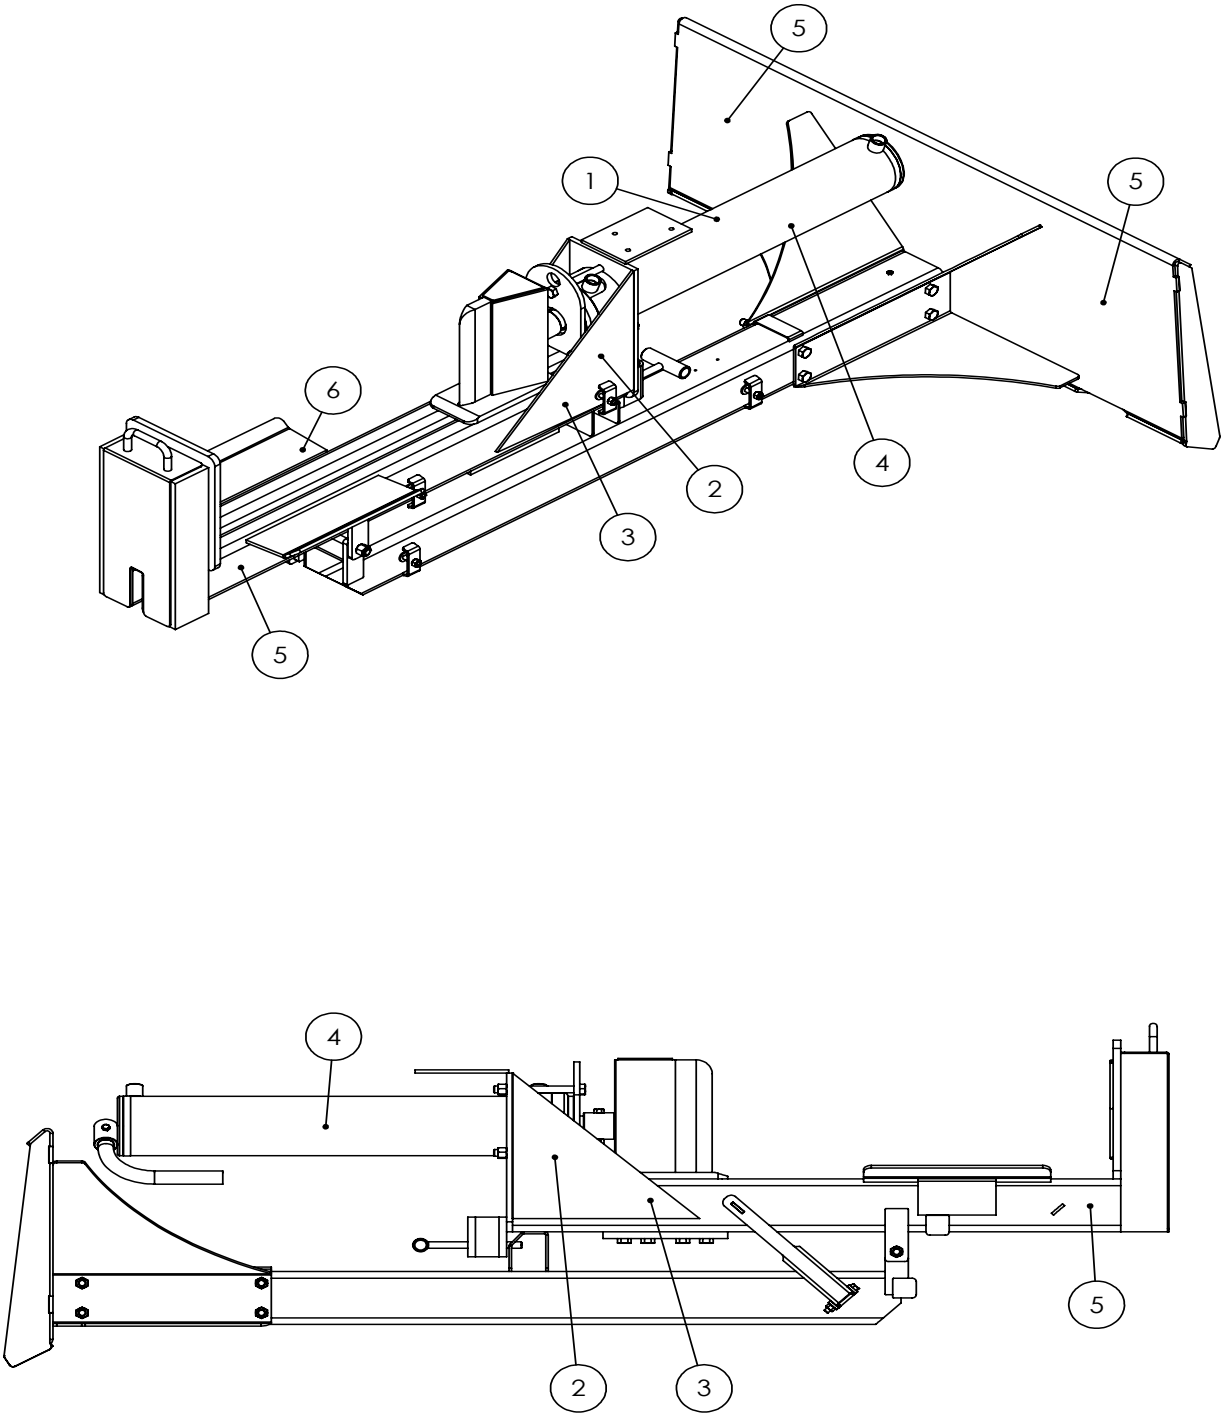

WX470 DECAL BREAKDOWN

ITEM	PART NO.	DESCRIPTION	QTY
1	Z94039	CAUTION - Read Manual	1
2	Z94040	WARNING - Moving Wedge	2
3	Z94067	Clear Guide	2
4	Z94056	Wallenstein	2
5	Z94019	Made in Canada	4
6	Z94066	Apply Oil or Grease	1