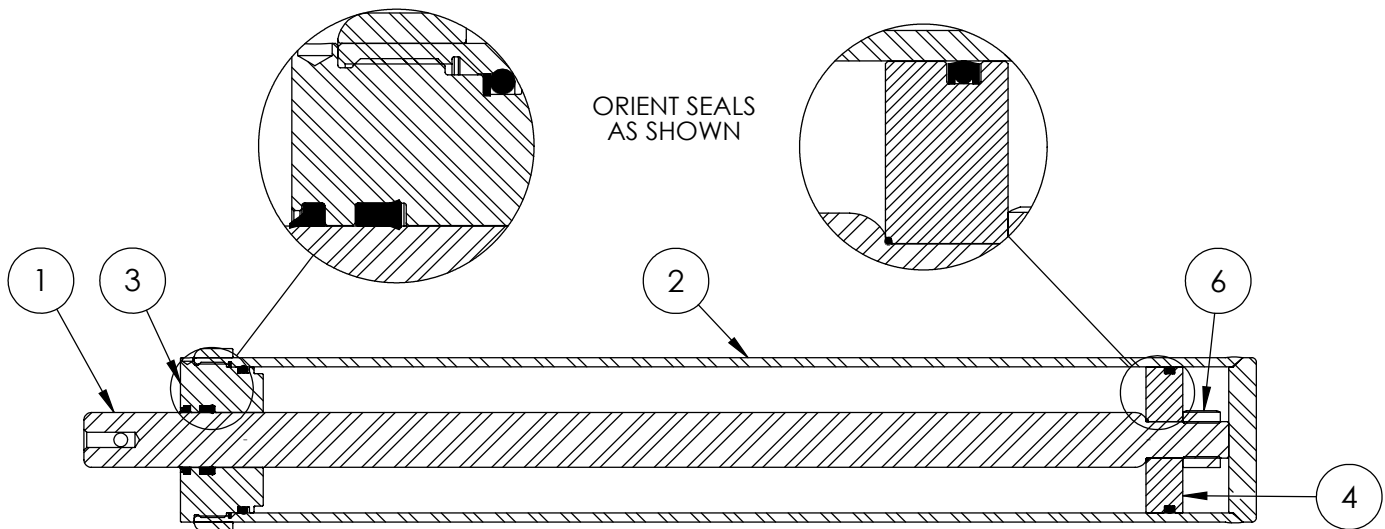

WX470 Skidsteer Splitter Parts Manual

S/N 247052 to S/N 247059

Foreword

EMB Mfg. has prepared this parts manual to assist customers in ordering quality OEM replacement parts.

Proper and regular service and replacing old, worn or broken parts with the correct Wallenstein parts are essential to prolonging the life of your Wallenstein product. Please refer to this manual before ordering any replacement parts.

Cylinder	4
Main Parts	5
Valve	6
Valve and Fittings	8
4-Way Wedge (Optional)	9
Decal Breakdown	10

4" x 24" STROKE CYLINDER PARTS

ITEM	PART NO.	Description	QTY.
1	2011C1012	Rod, 1-1/2 x 1	1
2	2011C1014	Barrel, 4"	1
	2054C1015	*Barrel, 4" with Handle Base*	*
3	G400-150SA	4" Bore x 1-1/2" Rod Gland	1
4	P100-400SA	4" Bore Piston	1
5	SLK-4015	Seal Kit, 4 x 1-1/2	1
6	Z72292G8	Hex Lock Nut 1NF Grade 8	1