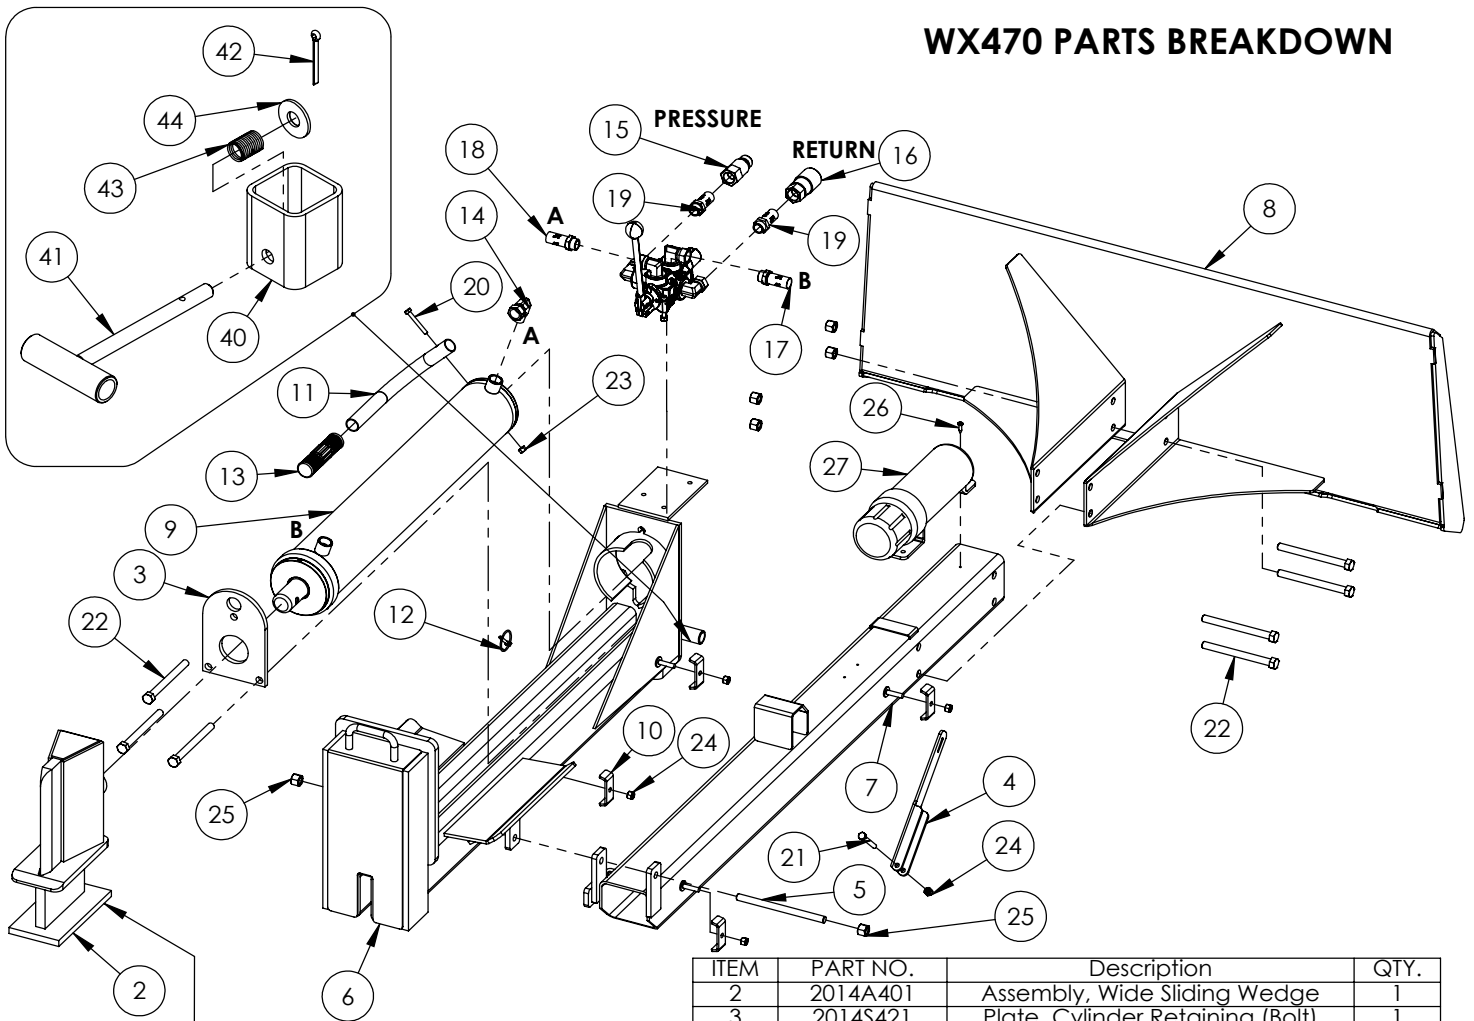

Cylinder	4
Main Parts	5
Valve	6
Valve and Fittings	8
4-Way Wedge (Optional)	9
Decal Breakdown	10

4" x 24" STROKE CYLINDER PARTS

ITEM	PART NO.	Description	QTY.
1	2011C1012	Rod, 1-1/2 x 1	1
2	2011C1014	Barrel, 4"	1
	2054C1015	*Barrel, 4" with Handle Base*	*
3	G400-150SA	4" Bore x 1-1/2" Rod Gland	1
4	P100-400SA	4" Bore Piston	1
5	SLK-4015	Seal Kit, 4 x 1-1/2	1
6	Z72292G8	Hex Lock Nut 1NF Grade 8	1

REQUIRED FOR HORIZONTAL / VERTICAL MODELS WITH HANDLE

WX470 PARTS BREAKDOWN

ITEM	PART NO.	Description	QTY.
2	2014A401	Assembly, Wide Sliding Wedge	1
3	2014S421	Plate, Cylinder Retaining (Bolt)	1
4	2016L002	Locking Latch	1
5	2016M602	Pin, Pivot Threaded	1
6	2016W601	Weldment, Hor / Ver Base	1
7	2016W605	Main Base, WX370	1
8	2036W605	Weldment, WX470 Skidsteer Plate	1
9	2054C401	Cylinder, 4 x 24 x 1-1/2	1
10	2054L412	Clamp, Two Hose	4
11	2054S414	Handle, Lift	1
12	Z12110	Latch Pin 3/16	1
13	Z19321	Grip, 1" x 5"	1
14	Z51331	Elbow 90 MP x FFX 0808	1
15	Z51919	Flat-Face,FP08 x MISO16028	1
16	Z51920	Flat Face FP08 x FISO 16028	1
17	Z52301	1/2 Hose MP08 x MP08 x 16"	1
18	Z52305	1/2 Hose, MP08 x MP08 x 24"	1
19	Z52324	1/2" Hose, 1/2MP x 1/2MP x 144"	2
20	Z71120	Hex Bolt 1/4NC x 2	1
21	Z71225	Hex Bolt 5/16NC x 2-1/2	1
22	Z71555	Hex Bolt 1/2NC x 5-1/2	7
23	Z72111	Hex Lock Nut 1/4NC	1
24	Z72221	Hex Lock Nut 5/16NC	5
25	Z72251	Hex Lock Nut 1/2NC	9
26	Z76721	Self-tapping Screw	1
27	Z96503	Manual Tube 3-1/2 Short	1
ITEM	PART NO.	Description	QTY.
30	2014S414	Plate, Sliding Wedge Capture	1
31	2014W402	Weldment, Sliding Wedge	1
32	Z71325	Hex Bolt 3/8NC x 2-1/2	1
33	Z71576	Hex Bolt 1/2NF x 1-1/2	4
34	Z72231	Hex Lock Nut 3/8NC	1
ITEM	PART NO.	Description	QTY.
40	2016S604	Housing, Latch Spring	1
41	2016W603	Handle, Spring Latch	1
42	Z12321	Cotter Pin 3/16 X 2-1/2	1
43	Z32301	Spring 19mm x 79mm Med	1
44	Z73250	Wide Flat Washer, 1/2	1