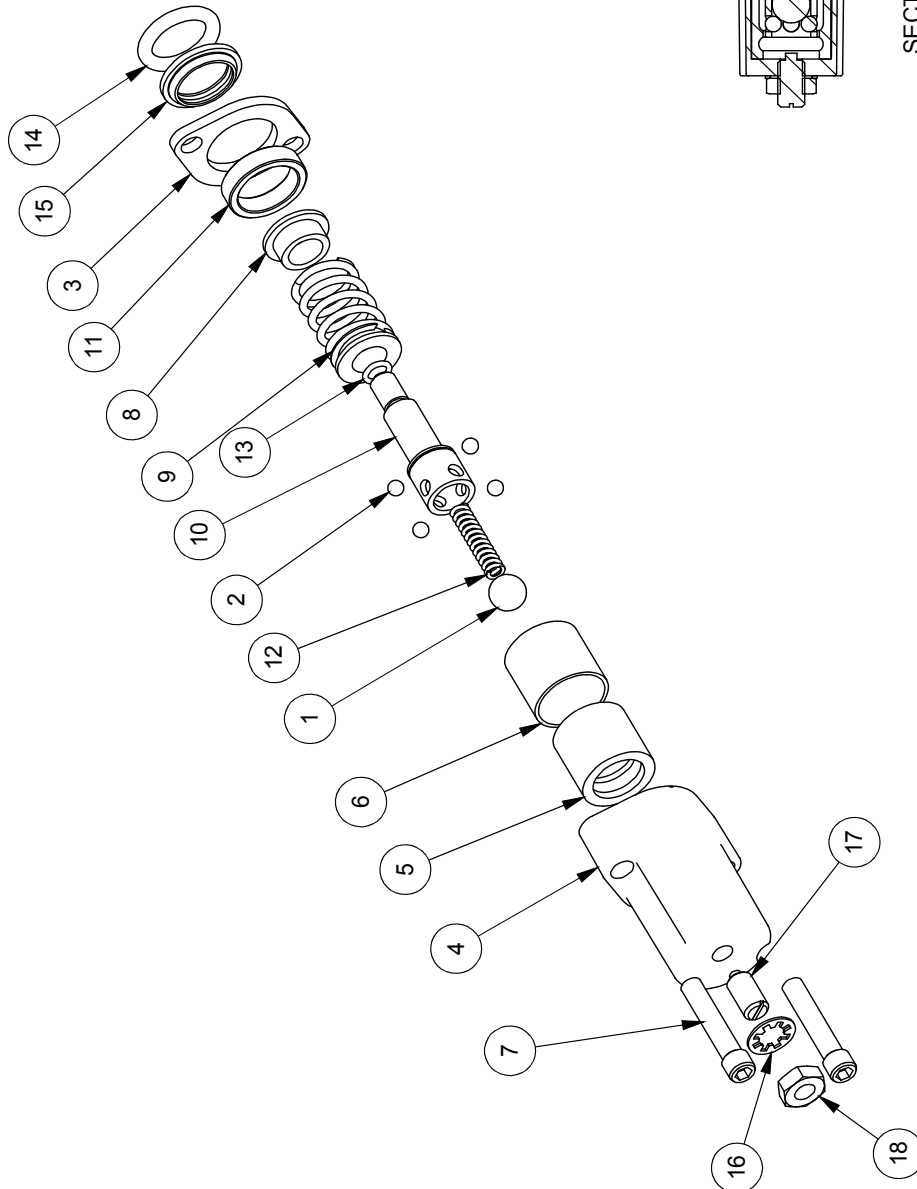

ITEM NO.	QTY.	PART NO.	DESCRIPTION
1	1	B5057	7/16 BALL
2	4	DC7604	3/16 BALL
3	1	SF306	RETAINER
4	1	SF477L	SHLS ENDCAP
5	1	SF480	SD SLEEVE
6	1	SF483	SPACER
7	2	SF486	ALLEN SCREW
8	2	SF489	CENTER STOP
9	1	SF490	CENTERING SPRING
10	1	SF492	HOUSING
11	1	SF315	SPACER
12	1	LS305	DETENT SPRING
13	1	DC7583	O-RING 3-902
14	1	SF496	METRIC O-RING
15	1	LS306	LS WIPER
16	1	SF502	5/16 LOCK WASHER
17	1	SF503	SPRING PLUNGER
18	1	SF504	5/16 HEX JAM NUT

SECTION A-A