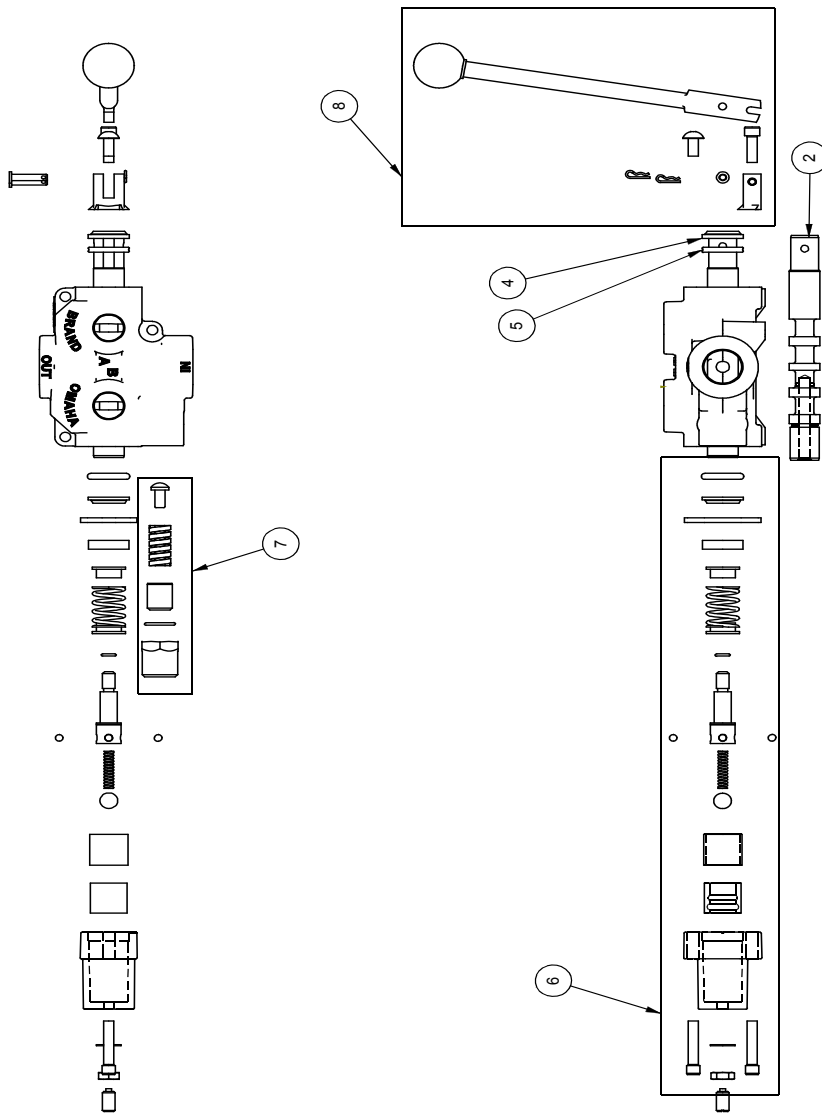

Valve Assembly

ITEM NO.	QTY.	PART NO.	DESCRIPTION
1	1	A0CASTB	AO CASTING
2	1	LS304T4J	SPOOL
3	1	P1740	NAME TAG
4	1	SF305	WIPER
5	1	SF304	QUAD RING
6	1	SUB-LS	SUB-LS
	1	B5057	7/16 BALL
	4	DC7604	3/16 BALL
	1	SF306	RETAINER
	1	SF477L	SH LS ENDCAP
	1	XDC672	LS SLEEVE
	1	SF483	SPACER
	2	SF486	ALLEN SCREW
	2	SF489	CENTER STOP
	1	SF490	CENTERING SPRING
	1	SF492	HOUSING
	1	SF315	SPACER
	1	LS305	DETENT SPRING
	1	DC7583	O-RING 3-902
	1	SF496	O-RING, BLUE, METRIC
	1	LS306	LS WIPER
	1	SF502	5/16 LOCK WASHER
	1	SF503	PLUNGER, SPRING
	1	SF504	5/16 HEX JAM NUT
7	1	SUB-R	RELIEF
	1	P1603	CAP NUT
	1	SF322	O-RING 2-016
	1	SF364A	ADJ. SCREW
	1	B505	SPRING
	1	SF361A	POPPET
8	1	Z56915	HANDLE KIT
	1	SF377	RETAINER
	1	SF376	SEAL RETAINER
	1	SF367A	CLEVIS
	1	SF368	HANDLE
	2	SF369	PIN
	2	P1767	PIN CLIP
	1	HP5	MACH. SCREW
	1	SF311	KNOB
	1	SF308	CAP SCREW
	1	SF303T4J	SPOOL
9	1	P1664	WARNING TAG