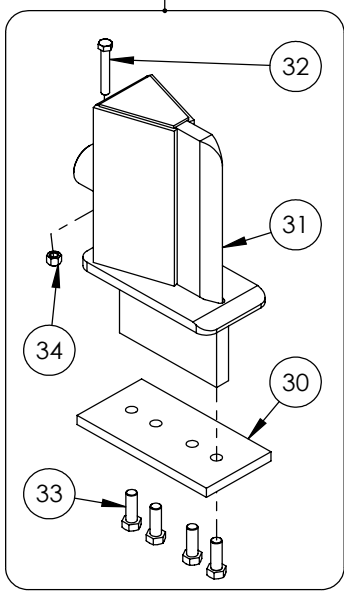

Cylinder	4
Main Parts	5
Valve	6
Valve and Fittings	8
4-Way Wedge (Optional)	9
Decal Breakdown	10

4" x 24" STROKE CYLINDER PARTS

ITEM	PART NO.	Description	QTY.
1	2011C1012	Rod, 1-1/2 x 1	1
2	2011C1014	Barrel, 4"	1
	2054C1015	*Barrel, 4" with Handle Base*	*
3	G400-150SA	4" Bore x 1-1/2" Rod Gland	1
4	P100-400SA	4" Bore Piston	1
5	SLK-4015	Seal Kit, 4 x 1-1/2	1
6	Z72292G8	Hex Lock Nut 1NF Grade 8	1

REQUIRED FOR HORIZONTAL / VERTICAL MODELS WITH HANDLE

WX470 PARTS BREAKDOWN

ITEM	PART NO.	Description	QTY.
2	2014A401	Assembly, Wide Sliding Wedge	1
3	2014S421	Plate, Cylinder Retaining (Bolt)	1
4	2016L002	Locking Latch	1
5	2016M602	Pin, Pivot Threaded	1
6	2016W601	Weldment, Hor / Ver Base	1
7	2016W605	Main Base, WX370	1
8	2036W605	Weldment, WX470 Skidsteer Plate	1
9	2054C401	Cylinder, 4 x 24 x 1-1/2	1
10	2054L412	Clamp, Two Hose	4
11	2054S414	Handle, Lift	1
12	Z12110	Latch Pin 3/16	1
13	Z19321	Grip, 1" x 5"	1
14	Z51331	Elbow 90 MP x FFX 0808	1
15	Z51919	Flat-Face,FP08 x MISO16028	1
16	Z51920	Flat Face FP08 x FISO 16028	1
17	Z52301	1/2 Hose MP08 x MP08 x 16"	1
18	Z52305	1/2 Hose, MP08 x MP08 x 24"	1
19	Z52324	1/2" Hose, 1/2MP x 1/2MP x 144"	2
20	Z71120	Hex Bolt 1/4NC x 2	1
21	Z71225	Hex Bolt 5/16NC x 2-1/2	1
22	Z71555	Hex Bolt 1/2NC x 5-1/2	7
23	Z72111	Hex Lock Nut 1/4NC	1
24	Z72221	Hex Lock Nut 5/16NC	5
25	Z72251	Hex Lock Nut 1/2NC	9
26	Z76721	Self-tapping Screw	1
27	Z96503	Manual Tube 3-1/2 Short	1
ITEM	PART NO.	Description	QTY.
30	2014S414	Plate, Sliding Wedge Capture	1
31	2014W402	Weldment, Sliding Wedge	1
32	Z71325	Hex Bolt 3/8NC x 2-1/2	1
33	Z71576	Hex Bolt 1/2NF x 1-1/2	4
34	Z72231	Hex Lock Nut 3/8NC	1
ITEM	PART NO.	Description	QTY.
40	2016S604	Housing, Latch Spring	1
41	2016W603	Handle, Spring Latch	1
42	Z12321	Cotter Pin 3/16 X 2-1/2	1
43	Z32301	Spring 19mm x 79mm Med	1
44	Z73250	Wide Flat Washer, 1/2	1