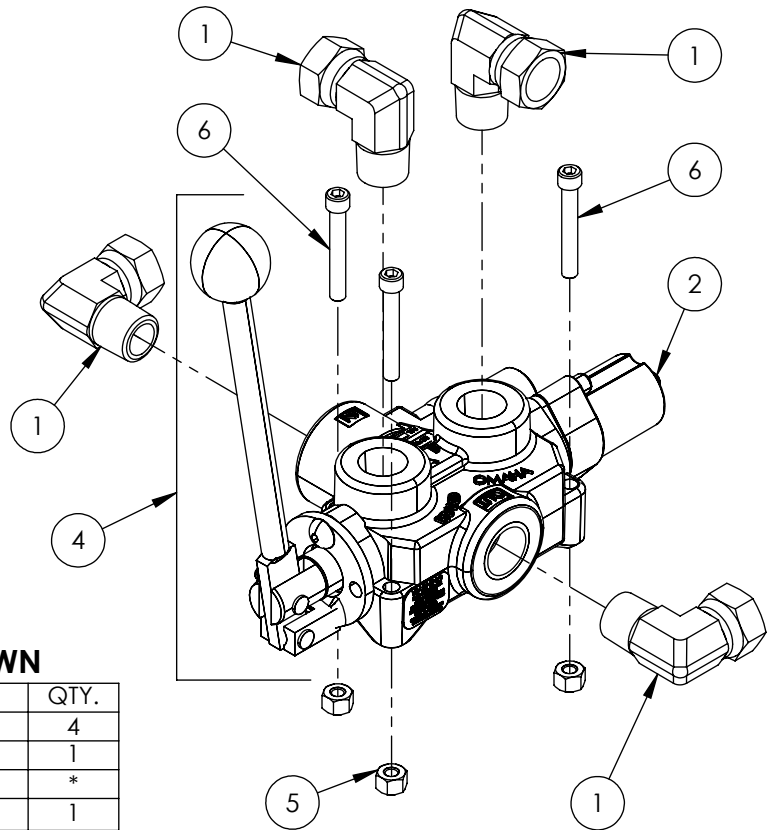

Cylinder	4
Main Parts	5
Valve	6
Valve and Fittings	8
4-Way Wedge (Optional)	9
Decal Breakdown	10

4" x 24" STROKE CYLINDER PARTS

ITEM	PART NO.	Description	QTY.
1	2011C1012	Rod, 1-1/2 x 1	1
2	2011C1014	Barrel, 4"	1
	2054C1015	*Barrel, 4" with Handle Base*	*
3	G400-150SA	4" Bore x 1-1/2" Rod Gland	1
4	P100-400SA	4" Bore Piston	1
5	SLK-4015	Seal Kit, 4 x 1-1/2	1
6	Z72292G8	Hex Lock Nut 1NF Grade 8	1

Valve Assembly

ITEM NO.	QTY.	PART NO.	DESCRIPTION
1	1	A0CASTB	AO CASTING
2	1	LS304T4J	SPOOL
3	1	P1740	NAME TAG
4	1	SF305	WIPER
5	1	SF304	QUAD RING
6	1	SUB-LS	SUB-LS
	1	B5057	7/16 BALL
	4	DC7604	3/16 BALL
	1	SF306	RETAINER
	1	SF477L	SH LS ENDCAP
	1	XDC672	LS SLEEVE
	1	SF483	SPACER
	2	SF486	ALLEN SCREW
	2	SF489	CENTER STOP
	1	SF490	CENTERING SPRING
	1	SF492	HOUSING
	1	SF315	SPACER
	1	LS305	DETENT SPRING
	1	DC7583	O-RING 3-902
	1	SF496	O-RING, BLUE, METRIC
	1	LS306	LS WIPER
	1	SF502	5/16 LOCK WASHER
	1	SF503	PLUNGER, SPRING
	1	SF504	5/16 HEX JAM NUT
7	1	SUB-R	RELIEF
	1	P1603	CAP NUT
	1	SF322	O-RING 2-016
	1	SF364A	ADJ. SCREW
	1	B505	SPRING
	1	SF361A	POPPET
8	1	Z56915	HANDLE KIT
	1	SF377	RETAINER
	1	SF376	SEAL RETAINER
	1	SF367A	CLEVIS
	1	SF368	HANDLE
	2	SF369	PIN
	2	P1767	PIN CLIP
	1	HP5	MACH. SCREW
	1	SF311	KNOB
	1	SF308	CAP SCREW
	1	SF303T4J	SPOOL
9	1	P1664	WARNING TAG

SECTION A-A

VALVE AND FITTINGS PARTS BREAKDOWN

ITEM	PART NO.	Description	QTY.
1	Z51331	Elbow 90 MP x FPX 0808	4
2	Z56209	Valve, Single Function Detent	1
3	*Z56210*	Valve, Closed Center	*
4	Z56915	Complete Handle Kit for Z56209	1
5	Z72111	Hex Lock Nut 1/4NC	3
6	Z75114	SHCS, 1/4NC x 1-3/4	3