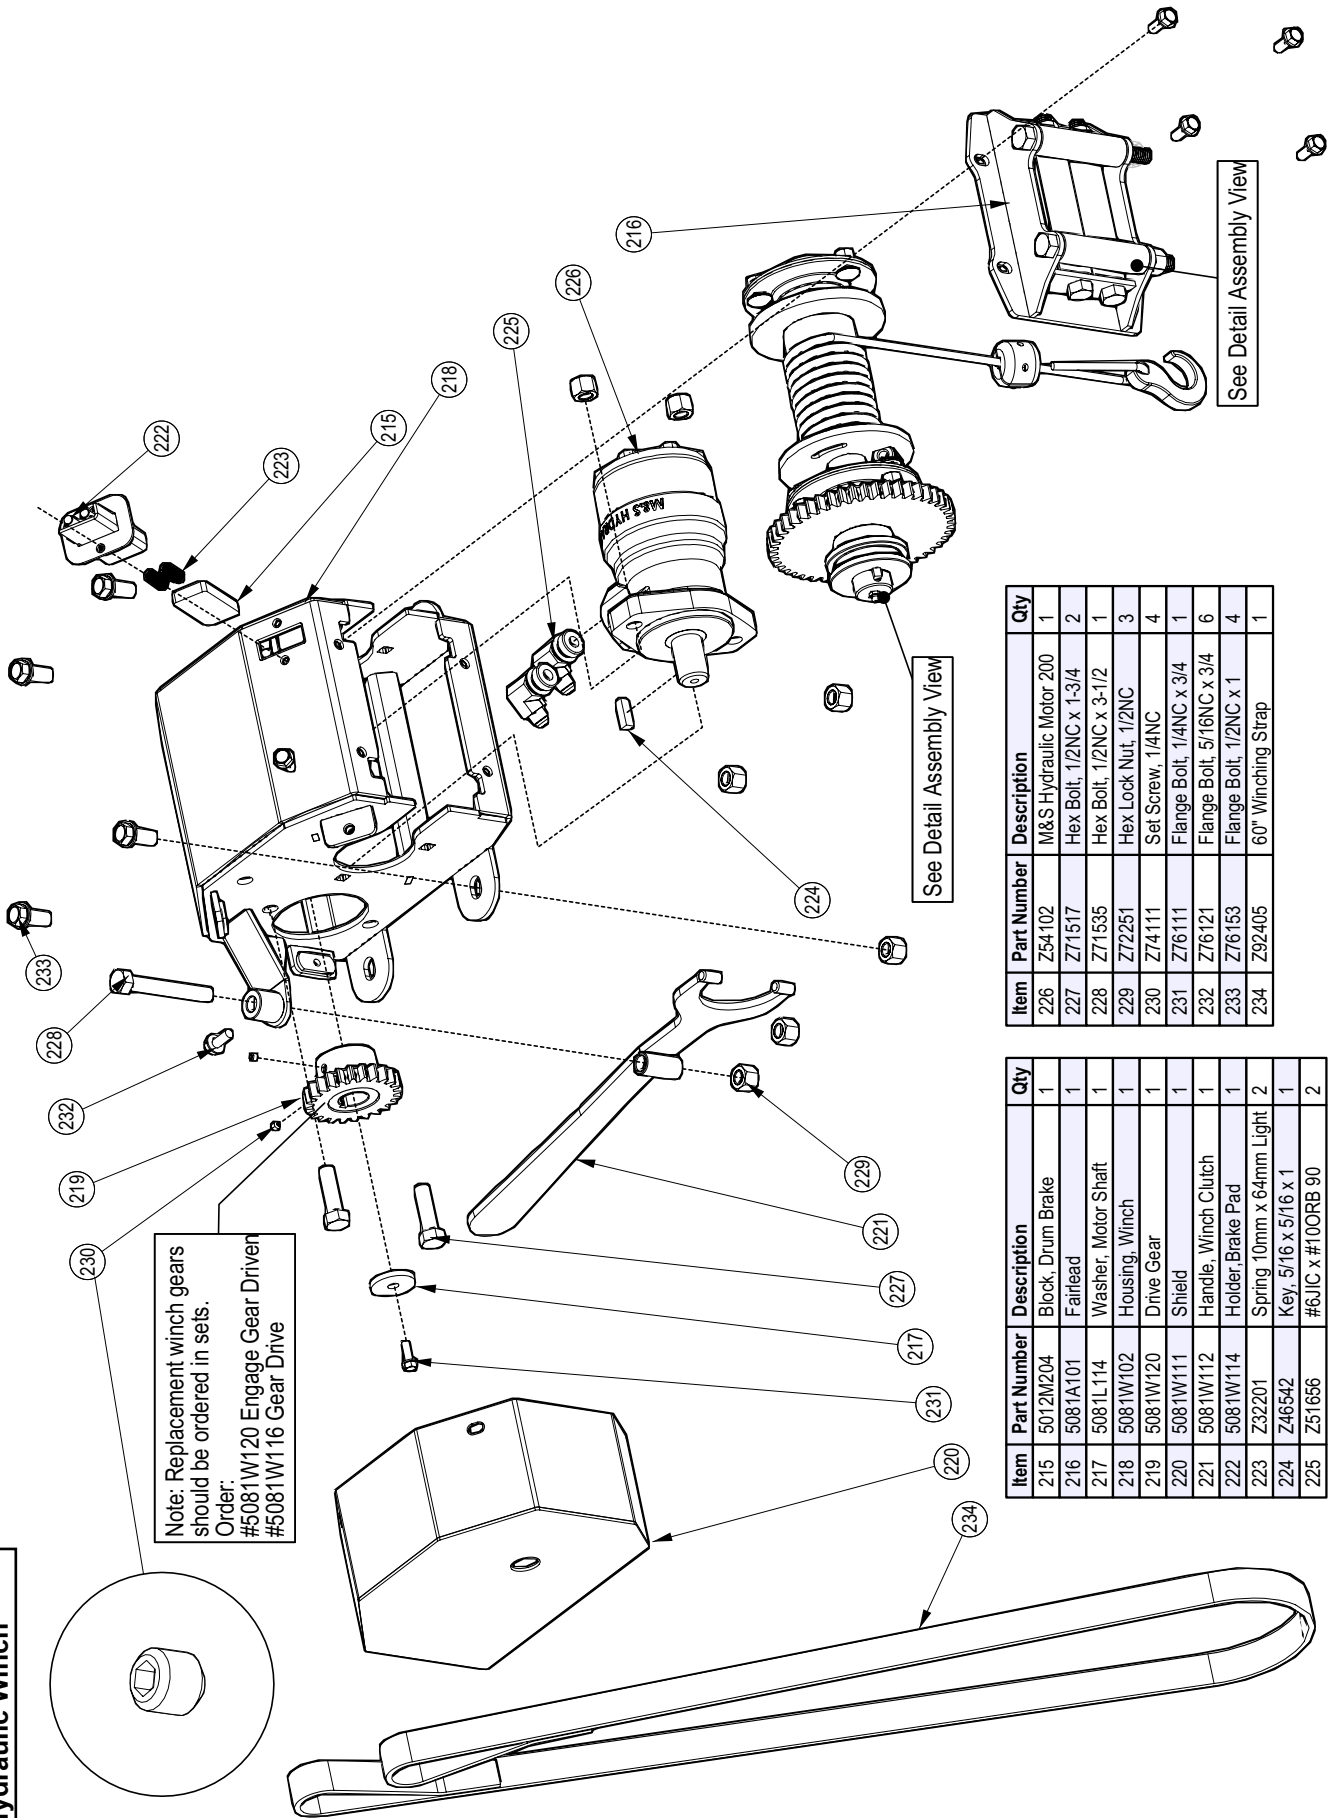

Hydraulic Winch

Note: Replacement winch gears should be ordered in sets.
Order:
#5081W120 Engage Gear Drive
#5081W116 Gear Drive

See Detail Assembly View

See Detail Assembly View

Item	Part Number	Description	Qty
226	Z64-102	M&S Hydraulic Motor 200	1
227	Z71517	Hex Bolt, 1/2NC x 1-3/4	2
228	Z71535	Hex Bolt, 1/2NC x 3-1/2	1
229	Z72251	Hex Lock Nut, 1/2NC	3
230	Z74111	Set Screw, 1/4NC	4
231	Z76111	Flange Bolt, 1/4NC x 3/4	1
232	Z76121	Flange Bolt, 5/16NC x 3/4	6
233	Z76153	Flange Bolt, 1/2NC x 1	4
234	Z92405	60" Winching Strap	1

Item	Part Number	Description	Qty
215	5012M204	Block, Drum Brake	1
216	5081A101	Fairlead	1
217	508-L114	Washer, Motor Shaft	1
218	5081W102	Housing, Winch	1
219	5081W120	Drive Gear	1
220	5081W111	Shield	1
221	5081W112	Handle, Winch Clutch	1
222	5081W114	Holder, Brake Pad	1
223	Z32201	Spring 10mm x 64mm Light	2
224	Z46542	Key, 5/16 x 5/16 x 1	1
225	Z51656	#6JIC x #10ORB 90	2