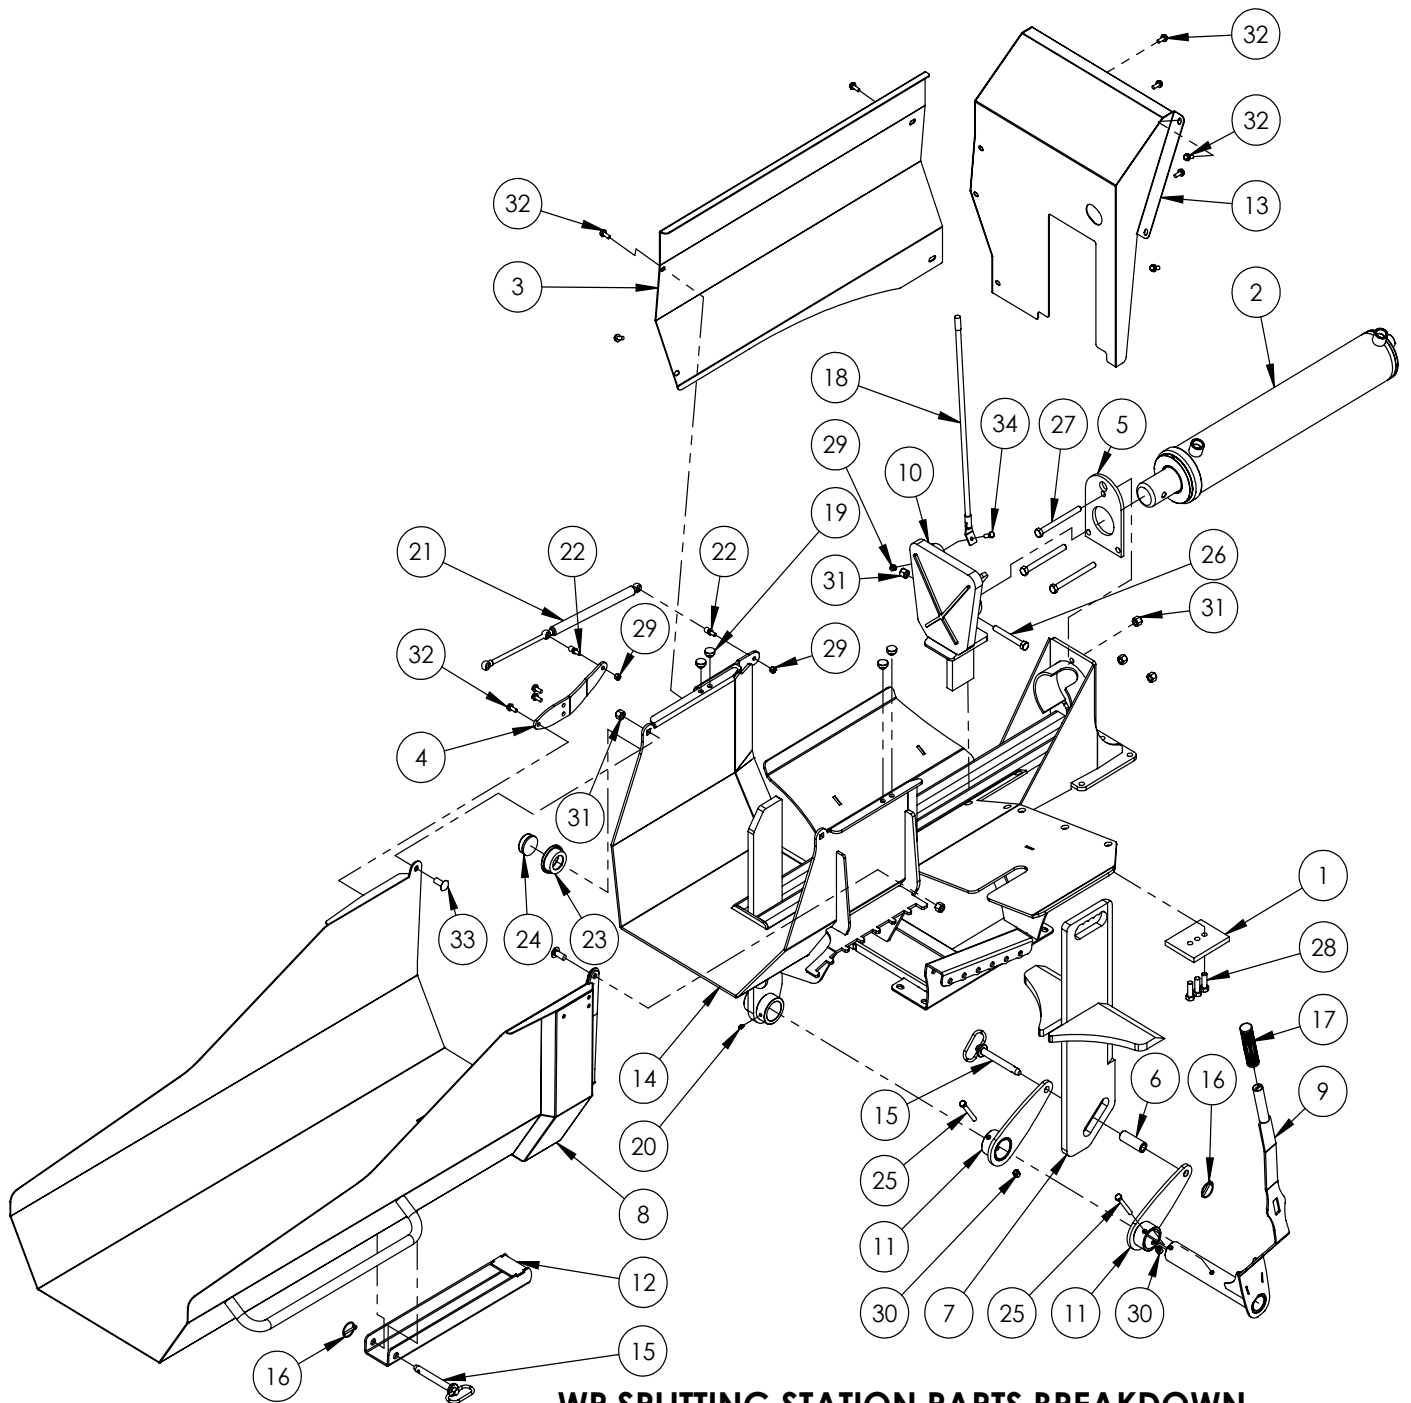

WP SPLITTING STATION PARTS BREAKDOWN

ITEM	PART NO.	DESCRIPTION	QTY
1	2055S517	Cap, Push Block	1
2	2071C101	Cylinder, 4-1/2 x 24 x 2-1/2	1
3	2071L155	Shield	1
4	2071L188	Plate, Spring Mount	1
5	2071L215	Plate, Cylinder Retaining	1
6	2071M123	Roller Wedge Liff	1
7	2071W103	Wedge 4 Way	1
8	2071W104	Splitter Chute	1
9	2071W105	Wedge Position Handle	1
10	2071W109	Weldment, Hvy Push Block	1
11	2071W111	Arm Wedge Lifter	2
12	2071W114	Chute Adjuster	1
13	2071W137	Dust Guard	1
14	2071W192	Weldment, Main Frame	1
15	Z11232	Hitch Pin 5/8 x 4-1/4	2
16	Z12110	Latch Pin 3/16	2
17	Z19321	Grip, 1" x 5"	1

ITEM	PART NO.	DESCRIPTION	QTY
18	Z19908	Whip 1/2 x 24	1
19	Z19909	Rubber Bumper 7/16 x 1	4
20	Z29202	Grease Zerk 1/4NF	1
21	Z34203	Gas Spring, 10mm x 8.44 Stroke	1
22	Z34204	Ball Stud 13mm x 5/16	2
23	Z61202	Round Grommet 2" Lamp	1
24	Z61205	Round Marker Lamp 2" Amber	1
25	Z71330	Hex Bolt, 3/8NC x 3	2
26	Z71540	Hex Bolt 1/2NC x 4	1
27	Z71555	Hex Bolt 1/2NC x 5-1/2	3
28	Z71576	Hex Bolt 1/2NF x 1-1/2	3
29	Z72221	Hex Lock Nut 5/16NC	3
30	Z72231	Hex Lock Nut 3/8NC	2
31	Z72251	Hex Lock Nut 1/2NC	6
32	Z76121	Flange Bolt 5/16NC x 3/4	12
33	Z76259	Carriage Bolt 1/2NC x 1-1/4	2
34	Z71210	Hex Bolt 5/16NC x 1	1