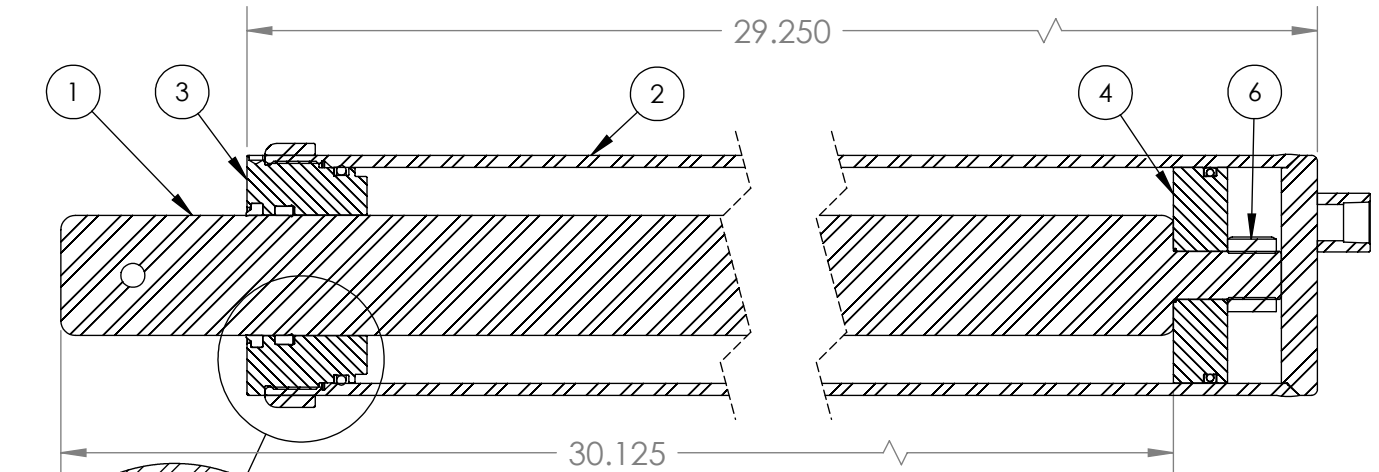

**Winch Drum Detail**

Note: Replacement winch gears should be ordered in sets.  
 Order:  
 #5081W120 Engage Gear Drive  
 #5081W116 Gear Drive

Item	Part Number	Description	Qty
235	5081A103	Cable Clamp	1
236	5081W101	Drum, Main Cable	1
237	5081W116	Speed Change Gear	1
238	Z25207	Z25203 Insert Only	2
239	Z25301	PF206 Flange Only	4
240	Z29202	Grease Zerk 1/4NF	1
241	Z46531	Key, 1/4 x 1/4 x 2	1
242	Z72231	Hex Lock Nut, 3/8NC	6
243	Z74111	Set Screw, 1/4NC	2
244	Z76233	Carriage Bolt, 3/8NC x 3/4	6
245	Z92112	Synthetic Winch Rope 1/4 x 50' with Hook	1

**Winch Fairlead Detail**

Item	Part Number	Description	Qty
246	5081W103	Bracket, Fairlead	1
247	5081M109	Bushing, Fairlead Side	2
248	5081M111	Bushing, Fairlead Top	2
249	Z27103	Fiberglide Bearing 1/2" x 1"	8
250	Z71566	Hex Bolt, 1/2NC x 6-1/4, 5-1/4 Shank	2
251	Z71567	Hex Bolt, 1/2NC x 5, 4" Shank	2
252	Z72251	Hex Lock Nut, 1/2NC	4

VIEW SHOWS PROPER SEAL ORIENTATION