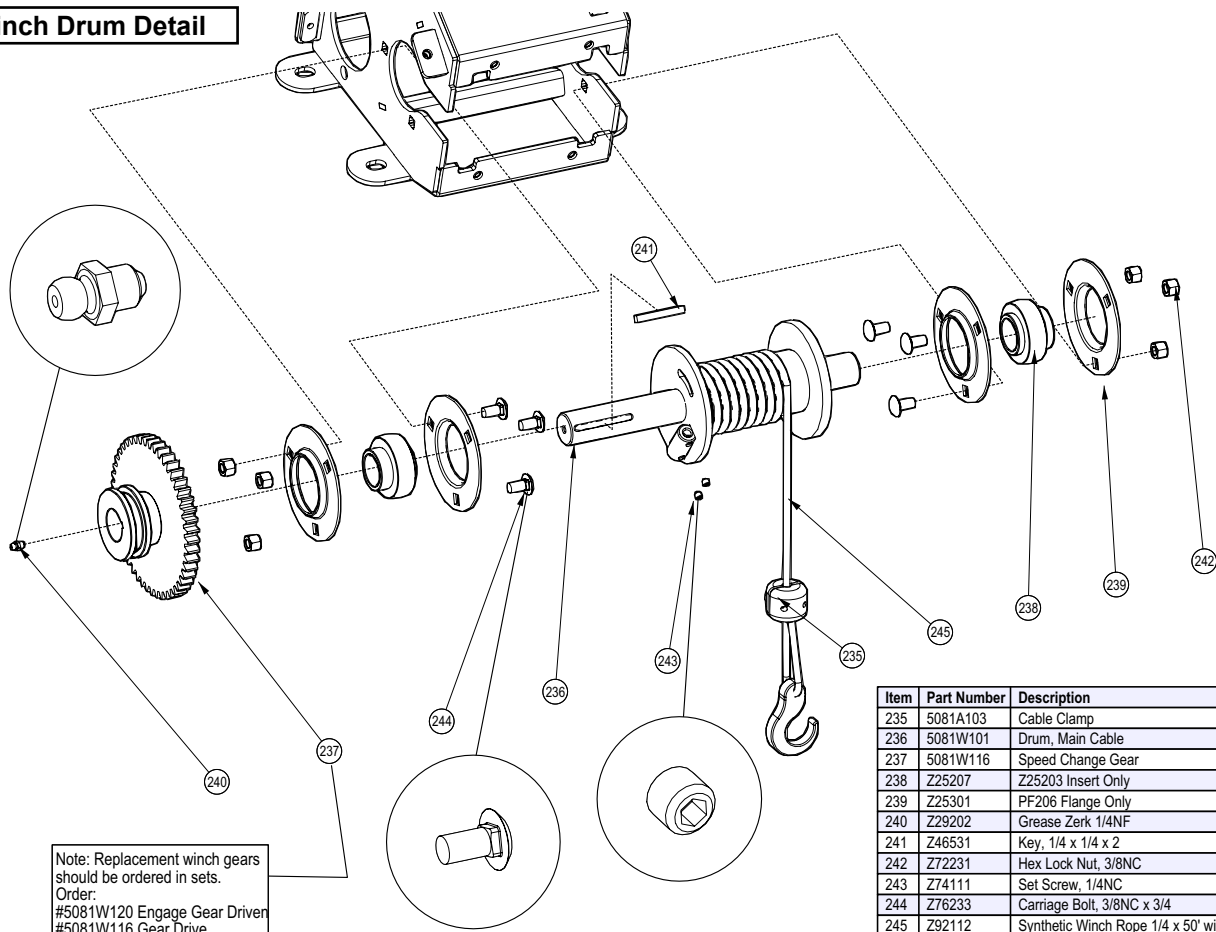

Winch Drum Detail

Note: Replacement winch gears should be ordered in sets.
Order:
#5081W120 Engage Gear Drive
#5081W116 Gear Drive

Item	Part Number	Description	Qty
235	5081A103	Cable Clamp	1
236	5081W101	Drum, Main Cable	1
237	5081W116	Speed Change Gear	1
238	Z25207	Z25203 Insert Only	2
239	Z25301	PF206 Flange Only	4
240	Z29202	Grease Zerk 1/4NF	1
241	Z46531	Key, 1/4 x 1/4 x 2	1
242	Z72231	Hex Lock Nut, 3/8NC	6
243	Z74111	Set Screw, 1/4NC	2
244	Z76233	Carriage Bolt, 3/8NC x 3/4	6
245	Z92112	Synthetic Winch Rope 1/4 x 50' with Hook	1

Winch Fairlead Detail