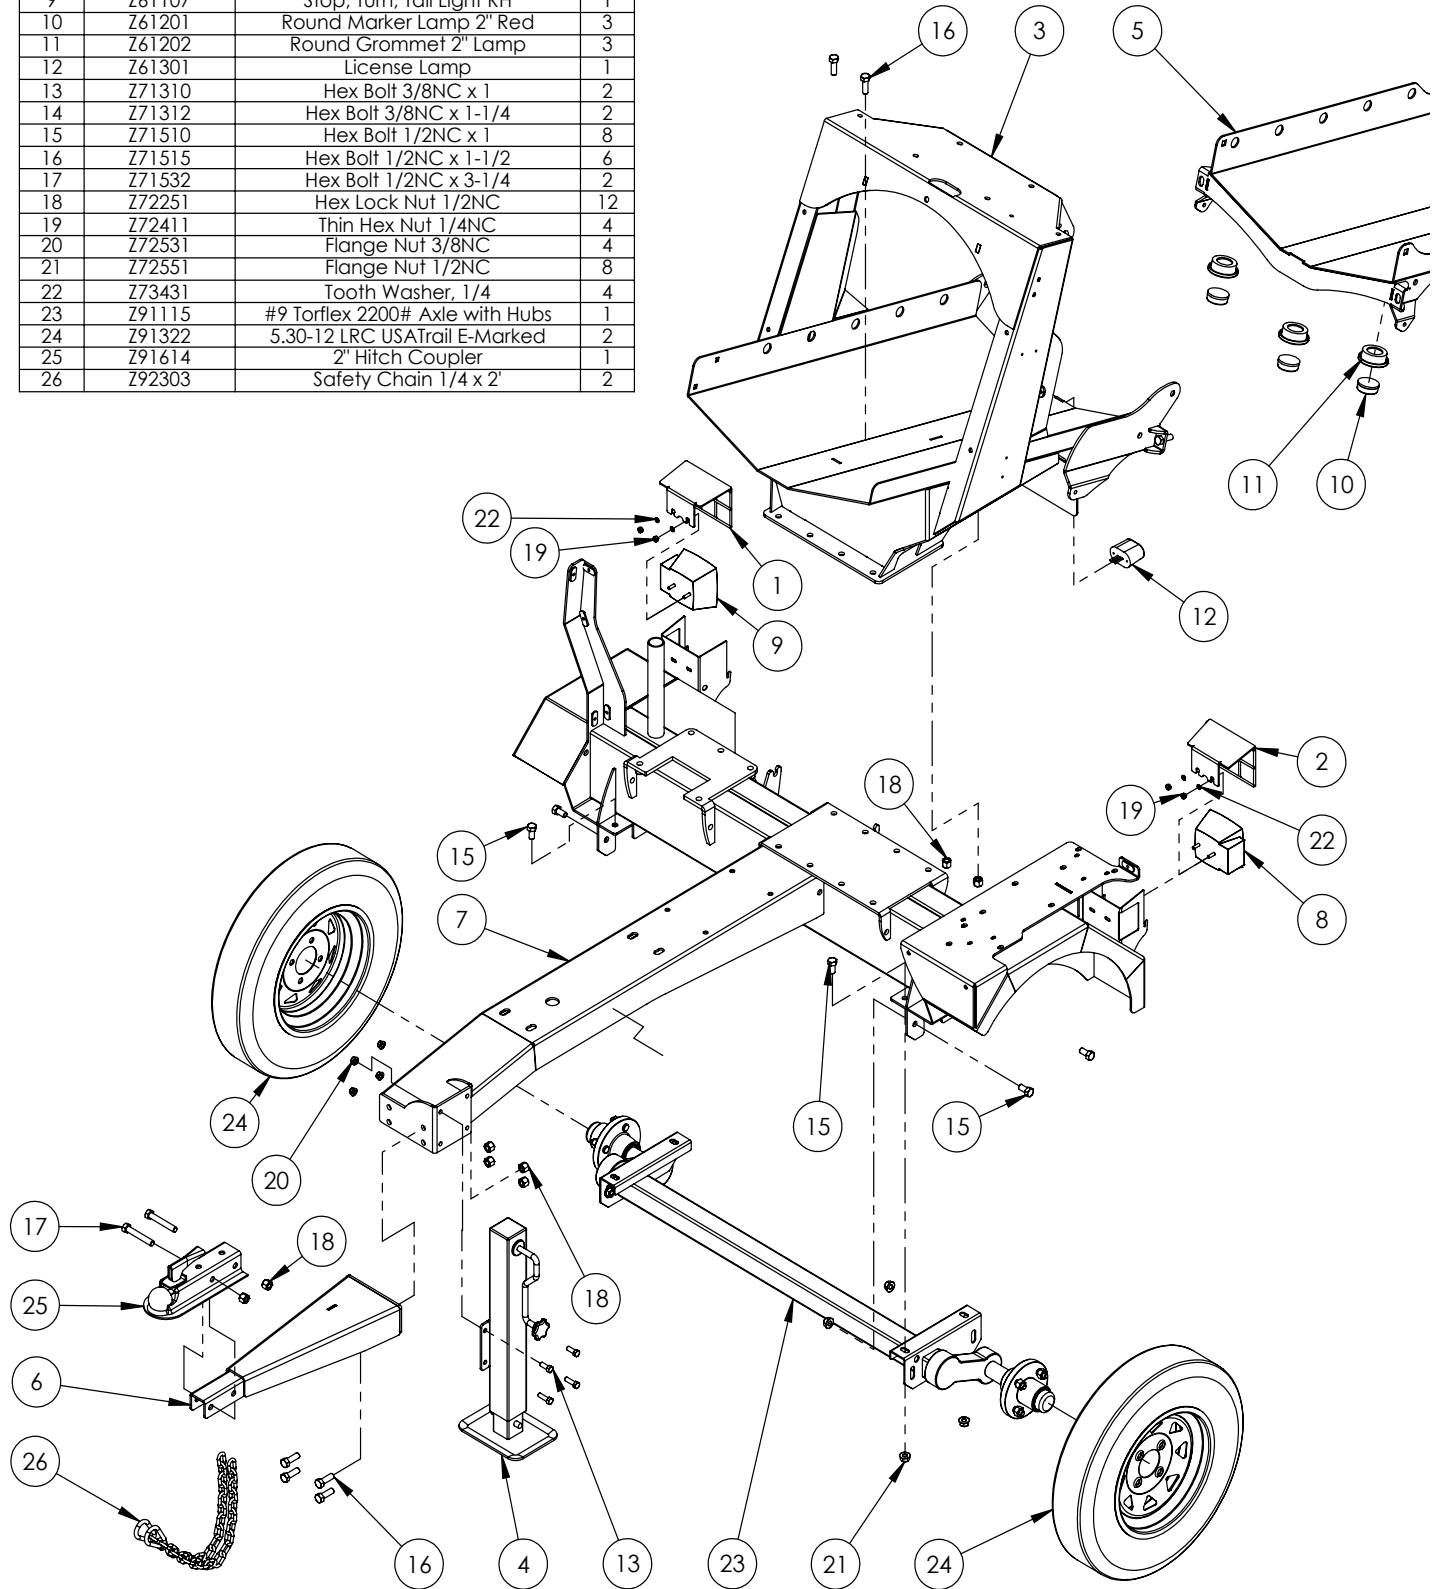

WP RUNNING GEAR PARTS BREAKDOWN

ITEM	PART NO.	DESCRIPTION	QTY
1	2054W403	Light Guard, RH	1
2	2054W404	Light Guard, LH	1
3	2071W115	Chute, Log	1
4	2071W116	Drop Leg Jack Assembly	1
5	2071W118	Chute, Bottom	1
6	2071W119	Tongue	1
7	2071W123	Trailer, Splitter	1
8	Z61106	Stop, Turn, Tail Light LH	1
9	Z61107	Stop, Turn, Tail Light RH	1
10	Z61201	Round Marker Lamp 2" Red	3
11	Z61202	Round Grommet 2" Lamp	3
12	Z61301	License Lamp	1
13	Z71310	Hex Bolt 3/8NC x 1	2
14	Z71312	Hex Bolt 3/8NC x 1-1/4	2
15	Z71510	Hex Bolt 1/2NC x 1	8
16	Z71515	Hex Bolt 1/2NC x 1-1/2	6
17	Z71532	Hex Bolt 1/2NC x 3-1/4	2
18	Z72251	Hex Lock Nut 1/2NC	12
19	Z72411	Thin Hex Nut 1/4NC	4
20	Z72531	Flange Nut 3/8NC	4
21	Z72551	Flange Nut 1/2NC	8
22	Z73431	Tooth Washer, 1/4	4
23	Z91115	#9 Torflex 2200# Axle with Hubs	1
24	Z91322	5.30-12 LRC USA Trail E-Marked	2
25	Z91614	2" Hitch Coupler	1
26	Z92303	Safety Chain 1/4 x 2'	2