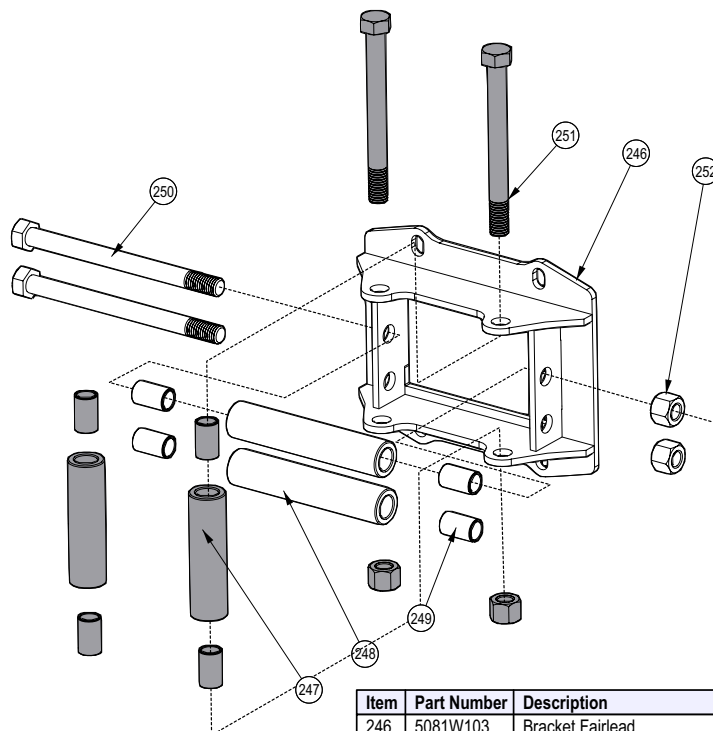

**Hydraulic Winch**

Note: Replacement winch gears should be ordered in sets.  
 Order:  
 #5081W120 Engage Gear Drive  
 #5081W116 Gear Drive

See Detail Assembly View

See Detail Assembly View

Item	Part Number	Description	Qty
226	Z64-102	M&S Hydraulic Motor 200	1
227	Z71517	Hex Bolt, 1/2NC x 1-3/4	2
228	Z71535	Hex Bolt, 1/2NC x 3-1/2	1
229	Z72251	Hex Lock Nut, 1/2NC	3
230	Z74111	Set Screw, 1/4NC	4
231	Z76111	Flange Bolt, 1/4NC x 3/4	1
232	Z76121	Flange Bolt, 5/16NC x 3/4	6
233	Z76153	Flange Bolt, 1/2NC x 1	4
234	Z92405	60" Winching Strap	1

Item	Part Number	Description	Qty
215	5012M204	Block, Drum Brake	1
216	5081A101	Fairlead	1
217	508-L114	Washer, Motor Shaft	1
218	5081W102	Housing, Winch	1
219	5081W120	Drive Gear	1
220	5081W111	Shield	1
221	5081W112	Handle, Winch Clutch	1
222	5081W114	Holder, Brake Pad	1
223	Z32201	Spring 10mm x 64mm Light	2
224	Z46542	Key, 5/16 x 5/16 x 1	1
225	Z51656	#6JIC x #10ORB 90	2

**Winch Drum Detail**

Note: Replacement winch gears should be ordered in sets.  
 Order:  
 #5081W120 Engage Gear Drive  
 #5081W116 Gear Drive

Item	Part Number	Description	Qty
235	5081A103	Cable Clamp	1
236	5081W101	Drum, Main Cable	1
237	5081W116	Speed Change Gear	1
238	Z25207	Z25203 Insert Only	2
239	Z25301	PF206 Flange Only	4
240	Z29202	Grease Zerk 1/4NF	1
241	Z46531	Key, 1/4 x 1/4 x 2	1
242	Z72231	Hex Lock Nut, 3/8NC	6
243	Z74111	Set Screw, 1/4NC	2
244	Z76233	Carriage Bolt, 3/8NC x 3/4	6
245	Z92112	Synthetic Winch Rope 1/4 x 50' with Hook	1

**Winch Fairlead Detail**

Item	Part Number	Description	Qty
246	5081W103	Bracket, Fairlead	1
247	5081M109	Bushing, Fairlead Side	2
248	5081M111	Bushing, Fairlead Top	2
249	Z27103	Fiberglide Bearing 1/2" x 1"	8
250	Z71566	Hex Bolt, 1/2NC x 6-1/4, 5-1/4 Shank	2
251	Z71567	Hex Bolt, 1/2NC x 5, 4" Shank	2
252	Z72251	Hex Lock Nut, 1/2NC	4