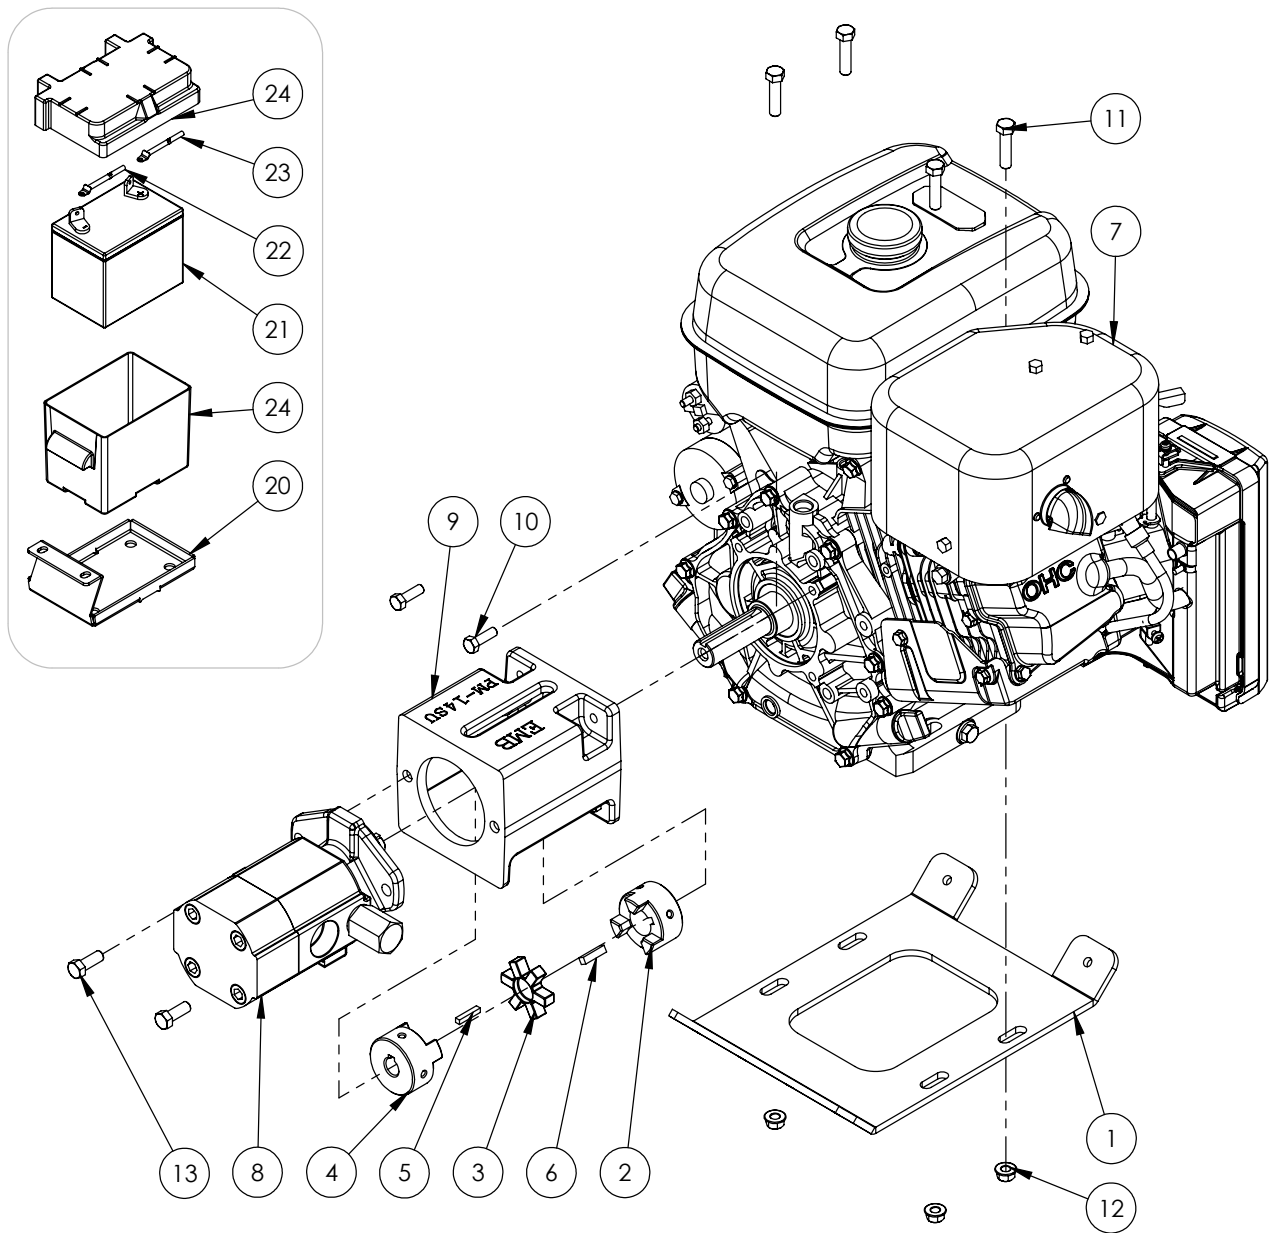

**WP WINCH PARTS BREAKDOWN**

ITEM	PART NO.	DESCRIPTION	QTY
1	2071L123	Clevis, Latch Mount	1
2	2071W101	Chute, Lead In	1
3	2071W102	Hold Down Bottom	1
4	2071W110	Log Hold Down Long	1
5	2071W112	Pin, Log Hold Down	1
6	2071W115	Chute, Log	1
7	2071W118	Chute, Bottom	1
8	2071W120	Winch Shield	1
9	2071W121	Arm,Log Chute Lock	1
10	2071W136	Pin,Log Hold Down	1
11	2071W193	Jack,Log Chute	1
12	2071W193H	Jack,Log Chute RH	1
13	Z12110	Latch Pin 3/16	1
14	Z12441	Snapper Pin 1/2 x 4-1/2	2
15	Z29202	Grease Zerk 1/4NF	2
16	Z34203	Gas Spring, 10mm x 8.44 Stroke	2
17	Z34204	Ball Stud 13mm x 5/16	4
18	Z71310	Hex Bolt 3/8NC x 1	1
19	Z71510	Hex Bolt 1/2NC x 1	4
20	Z71530	Hex Bolt 1/2NC x 3	1
21	Z72221	Hex Lock Nut 5/16NC	5
22	Z72231	Hex Lock Nut 3/8NC	1
23	Z72251	Hex Lock Nut 1/2NC	5
24	Z72551	Flange Nut 1/2NC	6
25	Z73131	Washer, 3/8	1
26	Z76121	Flange Bolt 5/16NC x 3/4	5
27	Z76259	Carriage Bolt 1/2NC x 1-1/4	4
28	Z76712	Self-tapping Screw #10	3
29	Z92311	1/4" Chain x 21"	1
30	Z92405	60" Winching Strap	1
31	Z96503	Manual Tube 3-1/2 Short	1