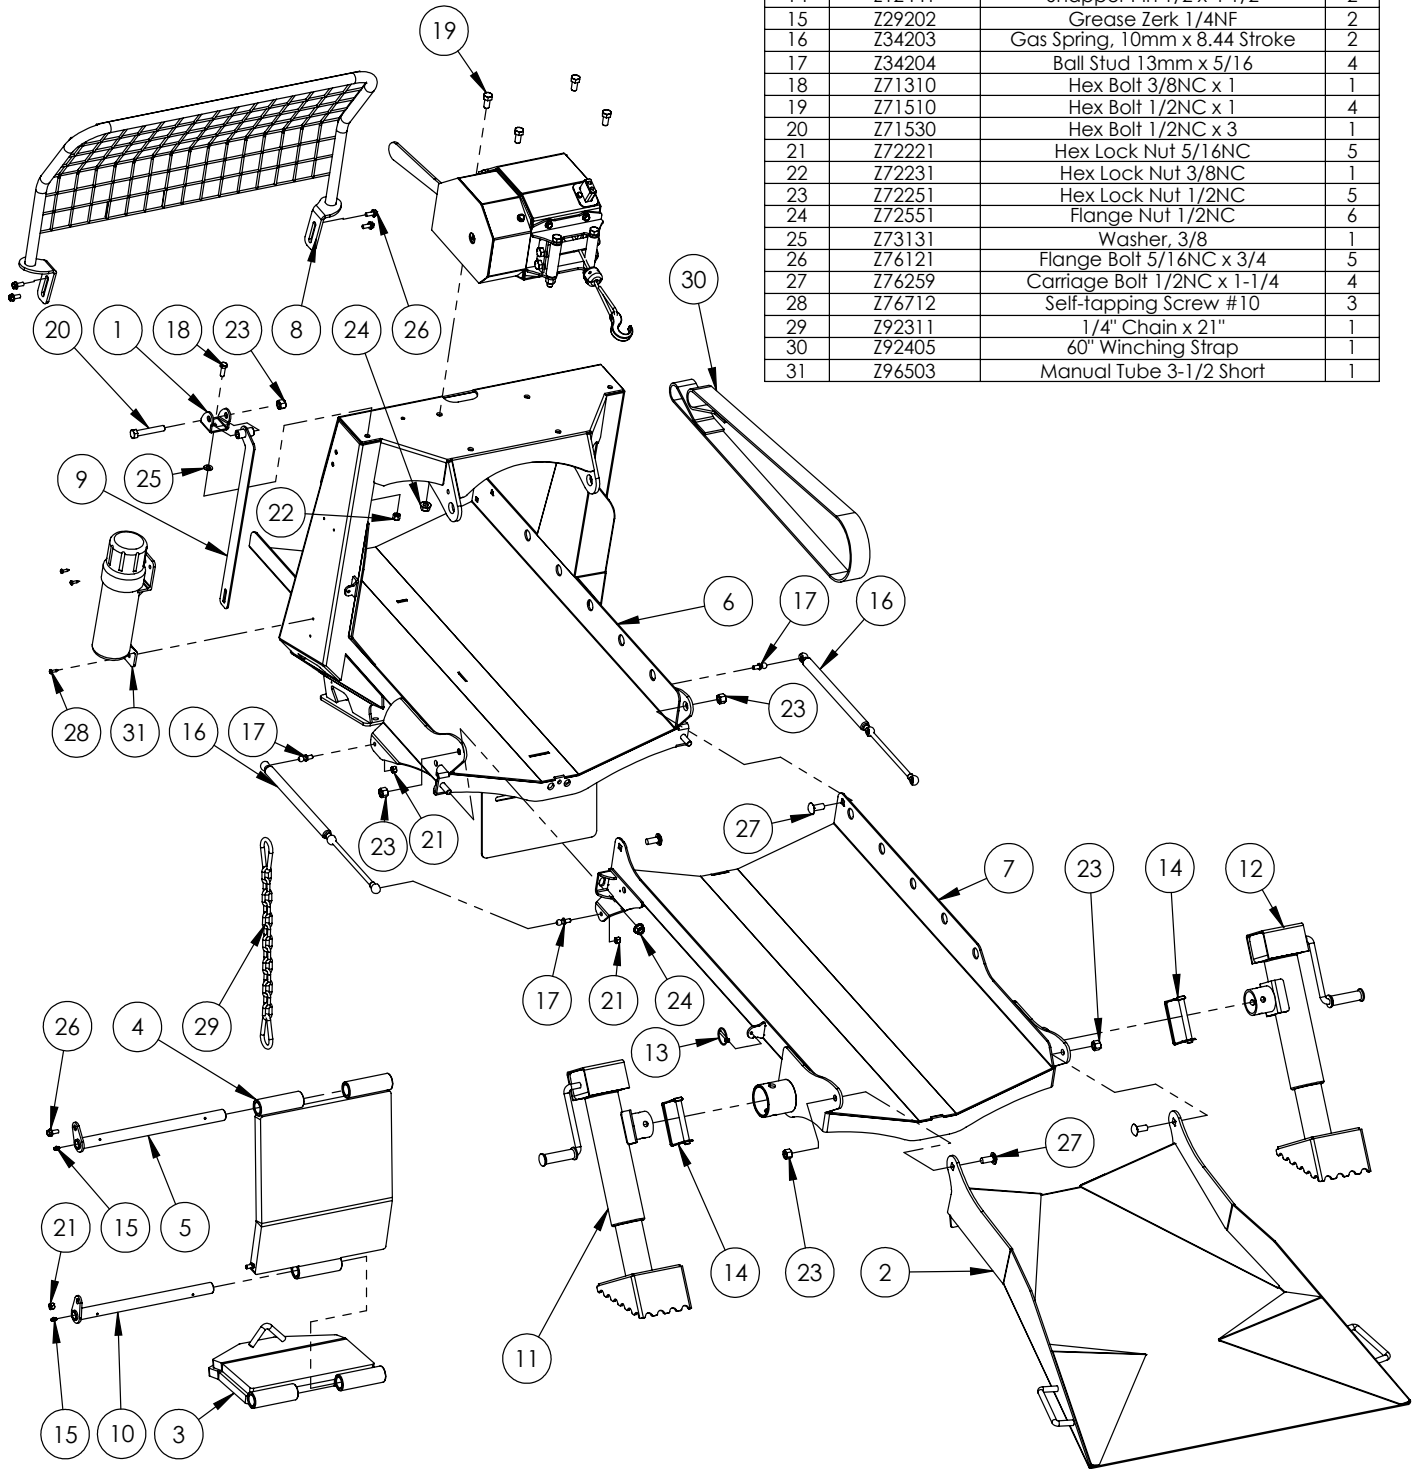

ITEM	PART NO.	DESCRIPTION	QTY
18	Z19908	Whip 1/2 x 24	1
19	Z19909	Rubber Bumper 7/16 x 1	4
20	Z29202	Grease Zerk 1/4NF	1
21	Z34203	Gas Spring, 10mm x 8.44 Stroke	1
22	Z34204	Ball Stud 13mm x 5/16	2
23	Z61202	Round Grommet 2" Lamp	1
24	Z61205	Round Marker Lamp 2" Amber	1
25	Z71330	Hex Bolt, 3/8NC x 3	2
26	Z71540	Hex Bolt 1/2NC x 4	1
27	Z71555	Hex Bolt 1/2NC x 5-1/2	3
28	Z71576	Hex Bolt 1/2NF x 1-1/2	3
29	Z72221	Hex Lock Nut 5/16NC	3
30	Z72231	Hex Lock Nut 3/8NC	2
31	Z72251	Hex Lock Nut 1/2NC	6
32	Z76121	Flange Bolt 5/16NC x 3/4	12
33	Z76259	Carriage Bolt 1/2NC x 1-1/4	2
34	Z71210	Hex Bolt 5/16NC x 1	1

**WP WINCH PARTS BREAKDOWN**

ITEM	PART NO.	DESCRIPTION	QTY
1	2071L123	Clevis, Latch Mount	1
2	2071W101	Chute, Lead In	1
3	2071W102	Hold Down Bottom	1
4	2071W110	Log Hold Down Long	1
5	2071W112	Pin, Log Hold Down	1
6	2071W115	Chute, Log	1
7	2071W118	Chute, Bottom	1
8	2071W120	Winch Shield	1
9	2071W121	Arm,Log Chute Lock	1
10	2071W136	Pin,Log Hold Down	1
11	2071W193	Jack,Log Chute	1
12	2071W193H	Jack,Log Chute RH	1
13	Z12110	Latch Pin 3/16	1
14	Z12441	Snapper Pin 1/2 x 4-1/2	2
15	Z29202	Grease Zerk 1/4NF	2
16	Z34203	Gas Spring, 10mm x 8.44 Stroke	2
17	Z34204	Ball Stud 13mm x 5/16	4
18	Z71310	Hex Bolt 3/8NC x 1	1
19	Z71510	Hex Bolt 1/2NC x 1	4
20	Z71530	Hex Bolt 1/2NC x 3	1
21	Z72221	Hex Lock Nut 5/16NC	5
22	Z72231	Hex Lock Nut 3/8NC	1
23	Z72251	Hex Lock Nut 1/2NC	5
24	Z72551	Flange Nut 1/2NC	6
25	Z73131	Washer, 3/8	1
26	Z76121	Flange Bolt 5/16NC x 3/4	5
27	Z76259	Carriage Bolt 1/2NC x 1-1/4	4
28	Z76712	Self-tapping Screw #10	3
29	Z92311	1/4" Chain x 21"	1
30	Z92405	60" Winching Strap	1
31	Z96503	Manual Tube 3-1/2 Short	1