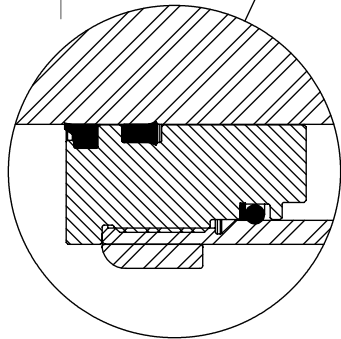

Item	Part Number	Description	Qty
215	5012M204	Block, Drum Brake	1
216	5081A101	Fairlead	1
217	508-L114	Washer, Motor Shaft	1
218	5081W102	Housing, Winch	1
219	5081W120	Drive Gear	1
220	5081W111	Shield	1
221	5081W112	Handle, Winch Clutch	1
222	5081W114	Holder, Brake Pad	1
223	Z32201	Spring 10mm x 64mm Light	2
224	Z46542	Key, 5/16 x 5/16 x 1	1
225	Z51656	#6JIC x #10ORB 90	2

**Winch Drum Detail**

Note: Replacement winch gears should be ordered in sets.  
 Order:  
 #5081W120 Engage Gear Drive  
 #5081W116 Gear Drive

Item	Part Number	Description	Qty
235	5081A103	Cable Clamp	1
236	5081W101	Drum, Main Cable	1
237	5081W116	Speed Change Gear	1
238	Z25207	Z25203 Insert Only	2
239	Z25301	PF206 Flange Only	4
240	Z29202	Grease Zerk 1/4NF	1
241	Z46531	Key, 1/4 x 1/4 x 2	1
242	Z72231	Hex Lock Nut, 3/8NC	6
243	Z74111	Set Screw, 1/4NC	2
244	Z76233	Carriage Bolt, 3/8NC x 3/4	6
245	Z92112	Synthetic Winch Rope 1/4 x 50' with Hook	1

**Winch Fairlead Detail**

Item	Part Number	Description	Qty
246	5081W103	Bracket, Fairlead	1
247	5081M109	Bushing, Fairlead Side	2
248	5081M111	Bushing, Fairlead Top	2
249	Z27103	Fiberglide Bearing 1/2" x 1"	8
250	Z71566	Hex Bolt, 1/2NC x 6-1/4, 5-1/4 Shank	2
251	Z71567	Hex Bolt, 1/2NC x 5, 4" Shank	2
252	Z72251	Hex Lock Nut, 1/2NC	4

VIEW SHOWS PROPER SEAL ORIENTATION