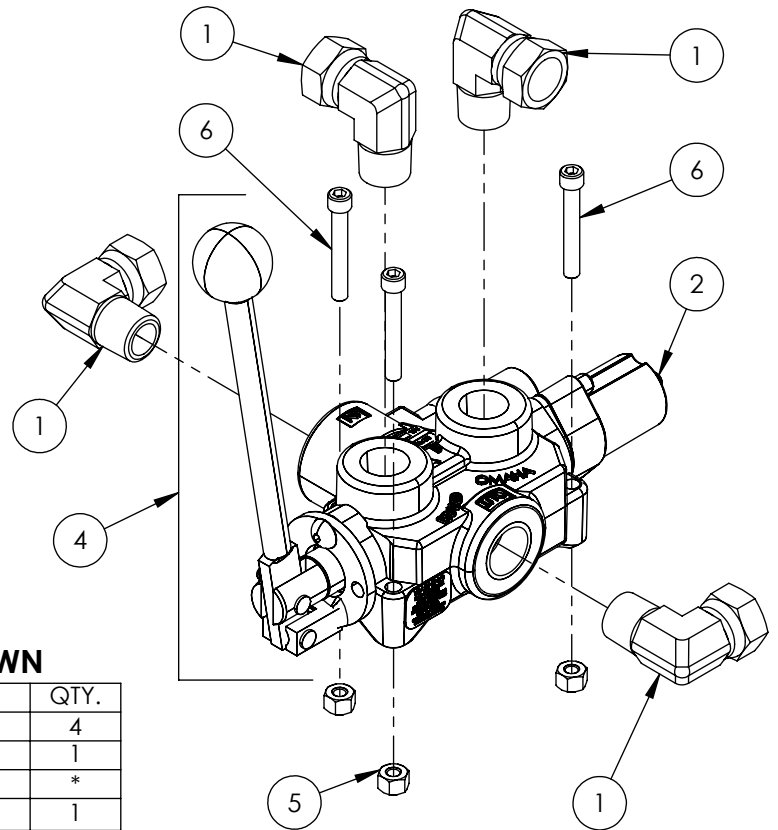

Cylinder	4
Main Parts	5
Valve	6
Valve and Fittings	8
4-Way Wedge (Optional)	9
Decal Breakdown	10

4" x 24" STROKE CYLINDER PARTS

ITEM	PART NO.	Description	QTY.
1	2011C1012	Rod, 1-1/2 x 1	1
2	2011C1014	Barrel, 4"	1
3	G400-150SA	4" Bore x 1-1/2" Rod Gland	1
4	P100-400SA	4" Bore Piston	1
5	SLK-4015	Seal Kit, 4 x 1-1/2	1
6	Z72292G8	Hex Lock Nut 1NF Grade 8	1

Valve Assembly

ITEM NO.	QTY.	PART NO.	DESCRIPTION
1	1	AOCASTB	AO CASTING
2	1	LS304T4J	SPOOL
3	1	P1740	NAME TAG
4	1	SF305	WIPER
5	1	SF304	QUAD RING
6	1	SUB-LS	SUB-LS
	1	B5057	7/16 BALL
	4	DC7604	3/16 BALL
	1	SF306	RETAINER
	1	SF477L	SH LS ENDCAP
	1	XDC672	LS SLEEVE
	1	SF483	SPACER
	2	SF486	ALLEN SCREW
	2	SF489	CENTER STOP
	1	SF490	CENTERING SPRING
	1	SF492	HOUSING
	1	SF315	SPACER
	1	LS305	DETENT SPRING
	1	DC7583	O-RING 3-902
	1	SF496	O-RING, BLUE, METRIC
	1	LS306	LS WIPER
	1	SF502	5/16 LOCK WASHER
	1	SF503	PLUNGER, SPRING
	1	SF504	5/16 HEX JAM NUT
7	1	SUB-R	RELIEF
	1	P1603	CAP NUT
	1	SF322	O-RING 2-016
	1	SF364A	ADJ. SCREW
	1	B505	SPRING
	1	SF361A	POPPET
8	1	Z56915	HANDLE KIT
	1	SF377	RETAINER
	1	SF376	SEAL RETAINER
	1	SF367A	CLEVIS
	1	SF368	HANDLE
	2	SF369	PIN
	2	P1767	PIN CLIP
	1	HP5	MACH. SCREW
	1	SF311	KNOB
	1	SF308	CAP SCREW
	1	SF303T4J	SPOOL
9	1	P1664	WARNING TAG

SECTION A-A

VALVE AND FITTINGS PARTS BREAKDOWN

ITEM	PART NO.	Description	QTY.
1	Z51331	Elbow 90 MP x FPX 0808	4
2	Z56209	Valve, Single Function Detent	1
3	*Z56210*	Valve, Closed Center	*
4	Z56915	Complete Handle Kit for Z56209	1
5	Z72111	Hex Lock Nut 1/4NC	3
6	Z75114	SHCS, 1/4NC x 1-3/4	3