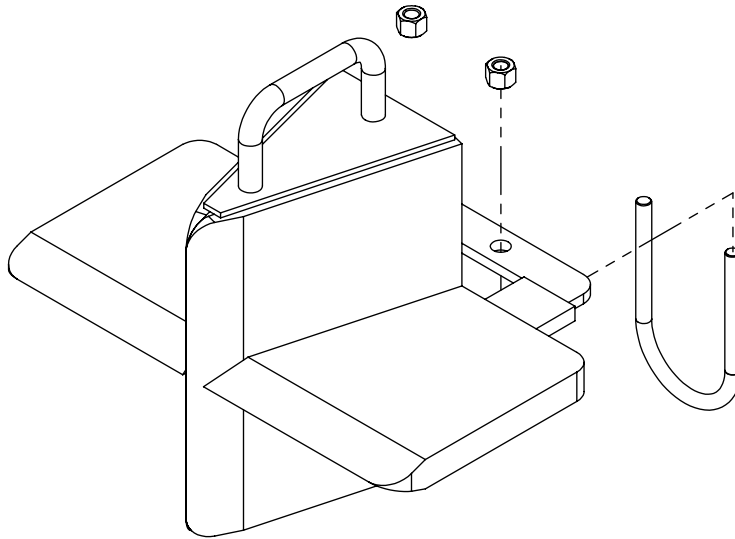

W4120 4-Way Wedge (Optional)

ITEM	PART NO.	DESCRIPTION	QTY
1	2082W201	Weldment, Main W4120	1
2	2082S201	Safety U-bolt	1
3	Z72231	Hex Lock Nut 3/8NC	2