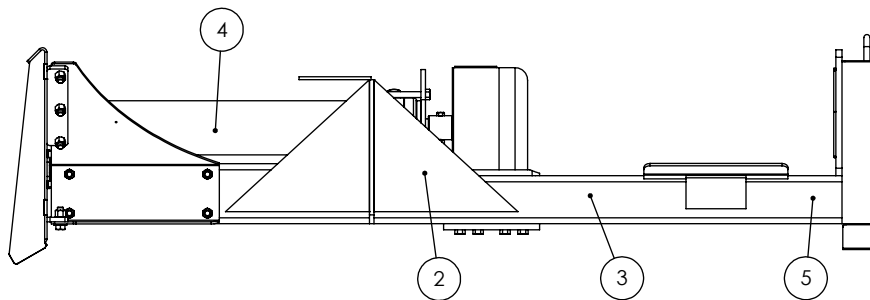

WX440 DECAL BREAKDOWN

ITEM	PART NO.	DESCRIPTION	QTY
1	Z94039	CAUTION - Read Manual	1
2	Z94040	WARNING - Moving Wedge	2
3	Z94067	Clear Guide	2
4	Z94056	Wallenstein	2
5	Z94019	Made in Canada	3
6	Z94066	Apply Oil or Grease	1