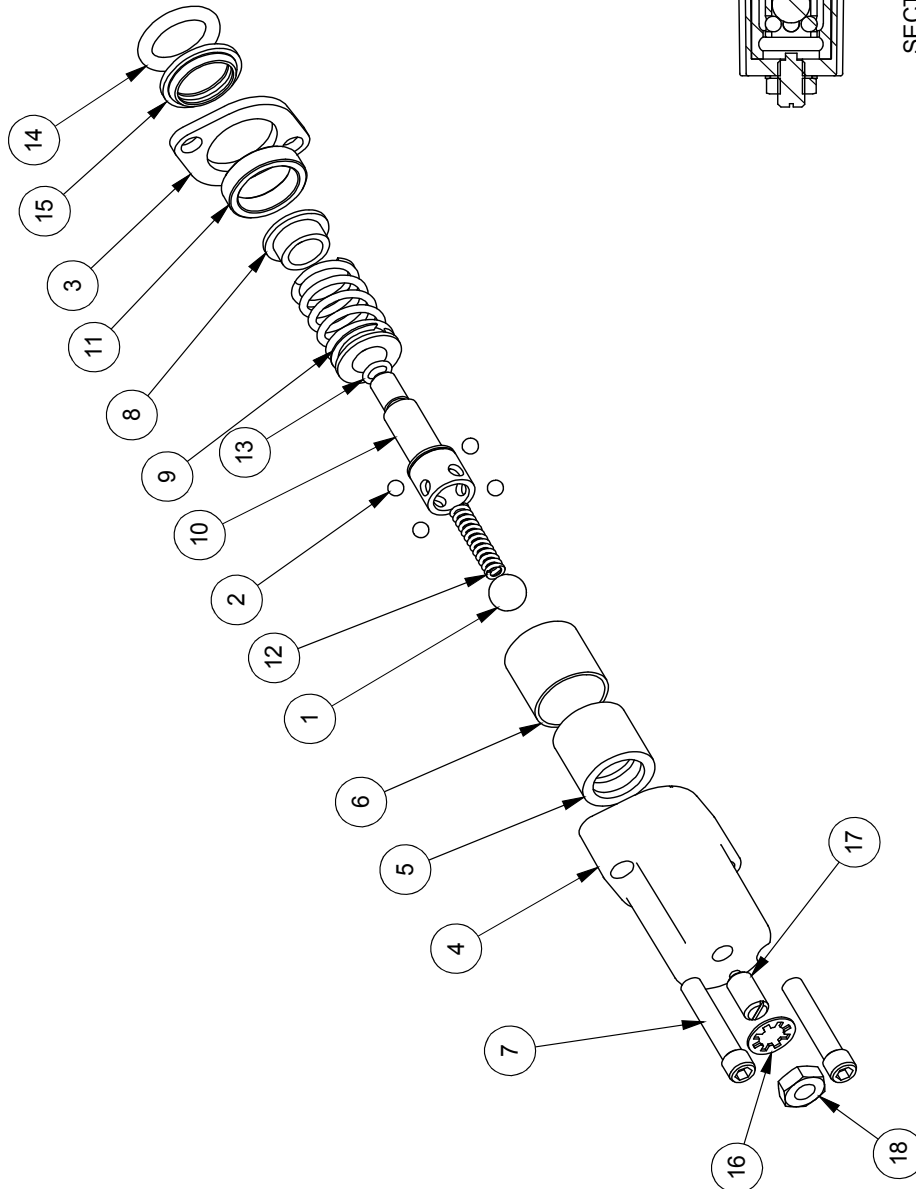

Cylinder	4
Main Parts	5
Valve	6
Valve and Fittings	8
4-Way Wedge (Optional)	9
Decal Breakdown	10

4" x 24" STROKE CYLINDER PARTS

ITEM	PART NO.	Description	QTY.
1	2011C1012	Rod, 1-1/2 x 1	1
2	2011C1014	Barrel, 4"	1
3	G400-150SA	4" Bore x 1-1/2" Rod Gland	1
4	P100-400SA	4" Bore Piston	1
5	SLK-4015	Seal Kit, 4 x 1-1/2	1
6	Z72292G8	Hex Lock Nut 1NF Grade 8	1

WX440 PARTS BREAKDOWN

ITEM	PART NO.	DESCRIPTION	QTY
2	2011C101	Cylinder, 4 x 24 x 1-1/2	1
3	2014A401	Assembly, Wide Sliding Wedge	1
4	2014S421	Plate, Cylinder Retaining (Bolt)	1
5	2033L101	Gusset Frame, Skidsteer Mount	1
6	2033L101H	LH Gusset Frame	1
7	2033W302	Weldment, WX440 Main Frame	1
8	2033W303	Weldment, Skidsteer Mount	1
9	Z51331	Elbow 90 MP x FFX 0808	1
10	Z51919	Flat-Face, FP08 x MISO16028	1
11	Z51920	Flat Face FP08 x FISO 16028	1
12	Z52301	1/2 Hose MP08 x MP08 x 16"	1
13	Z52305	1/2 Hose, MP08 x MP08 x 24"	1
14	Z52312	1/2 Hose, 1/2MPx1/2MPx 96"	2
15	Z71515	Hex Bolt 1/2NC x 1-1/2	12
16	Z71555	Hex Bolt 1/2NC x 5-1/2	3
17	Z71565	Hex Bolt, 1/2NC x 6-1/2	4
18	Z72251	Hex Lock Nut 1/2NC	19
19	Z72521	Flange Nut 5/16NC	1
20	Z73151	Flat Washer, 1/2	12
21	Z96503	Manual Tube 3-1/2 Short	1
ITEM	PART NO.	DESCRIPTION	QTY
30	2014W402	Weldment, Sliding Wedge	1
31	2014S414	Plate, Sliding Wedge Capture	1
32	Z71325	Hex Bolt 3/8NC x 2-1/2	1
33	Z71576	Hex Bolt 1/2NF x 1-1/2	4
34	Z72231	Hex Lock Nut 3/8NC	1

SECTION A-A

VALVE AND FITTINGS PARTS BREAKDOWN

ITEM	PART NO.	Description	QTY.
1	Z51331	Elbow 90 MP x FPX 0808	4
2	Z56209	Valve, Single Function Detent	1
3	*Z56210*	Valve, Closed Center	*
4	Z56915	Complete Handle Kit for Z56209	1
5	Z72111	Hex Lock Nut 1/4NC	3
6	Z75114	SHCS, 1/4NC x 1-3/4	3