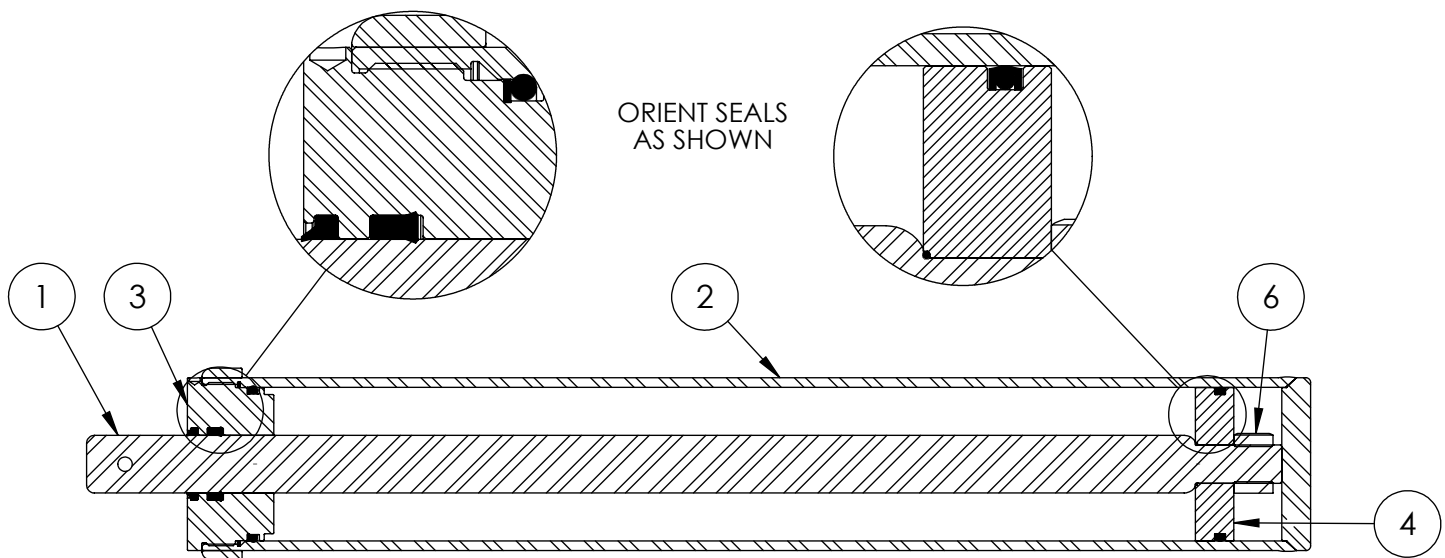

WX440 Skidsteer Splitter Parts Manual

S/N 244021 to S/N 244024

Foreword

EMB Mfg. has prepared this parts manual to assist customers in ordering quality OEM replacement parts.

Proper and regular service and replacing old, worn or broken parts with the correct Wallenstein parts are essential to prolonging the life of your Wallenstein product. Please refer to this manual before ordering any replacement parts.

Cylinder	4
Main Parts	5
Valve	6
Valve and Fittings	8
4-Way Wedge (Optional)	9
Decal Breakdown	10

4" x 24" STROKE CYLINDER PARTS

ITEM	PART NO.	Description	QTY.
1	2011C1012	Rod, 1-1/2 x 1	1
2	2011C1014	Barrel, 4"	1
3	G400-150SA	4" Bore x 1-1/2" Rod Gland	1
4	P100-400SA	4" Bore Piston	1
5	SLK-4015	Seal Kit, 4 x 1-1/2	1
6	Z72292G8	Hex Lock Nut 1NF Grade 8	1

WX440 PARTS BREAKDOWN

ITEM	PART NO.	DESCRIPTION	QTY
2	2011C101	Cylinder, 4 x 24 x 1-1/2	1
3	2014A401	Assembly, Wide Sliding Wedge	1
4	2014S421	Plate, Cylinder Retaining (Bolt)	1
5	2033L101	Gusset Frame, Skidsteer Mount	1
6	2033L101H	LH Gusset Frame	1
7	2033W302	Weldment, WX440 Main Frame	1
8	2033W303	Weldment, Skidsteer Mount	1
9	Z51331	Elbow 90 MP x FFX 0808	1
10	Z51919	Flat-Face, FP08 x MISO16028	1
11	Z51920	Flat Face FP08 x FISO 16028	1
12	Z52301	1/2 Hose MP08 x MP08 x 16"	1
13	Z52305	1/2 Hose, MP08 x MP08 x 24"	1
14	Z52312	1/2 Hose, 1/2MPx1/2MPx 96"	2
15	Z71515	Hex Bolt 1/2NC x 1-1/2	12
16	Z71555	Hex Bolt 1/2NC x 5-1/2	3
17	Z71565	Hex Bolt, 1/2NC x 6-1/2	4
18	Z72251	Hex Lock Nut 1/2NC	19
19	Z72521	Flange Nut 5/16NC	1
20	Z73151	Flat Washer, 1/2	12
21	Z96503	Manual Tube 3-1/2 Short	1
ITEM	PART NO.	DESCRIPTION	QTY
30	2014W402	Weldment, Sliding Wedge	1
31	2014S414	Plate, Sliding Wedge Capture	1
32	Z71325	Hex Bolt 3/8NC x 2-1/2	1
33	Z71576	Hex Bolt 1/2NF x 1-1/2	4
34	Z72231	Hex Lock Nut 3/8NC	1