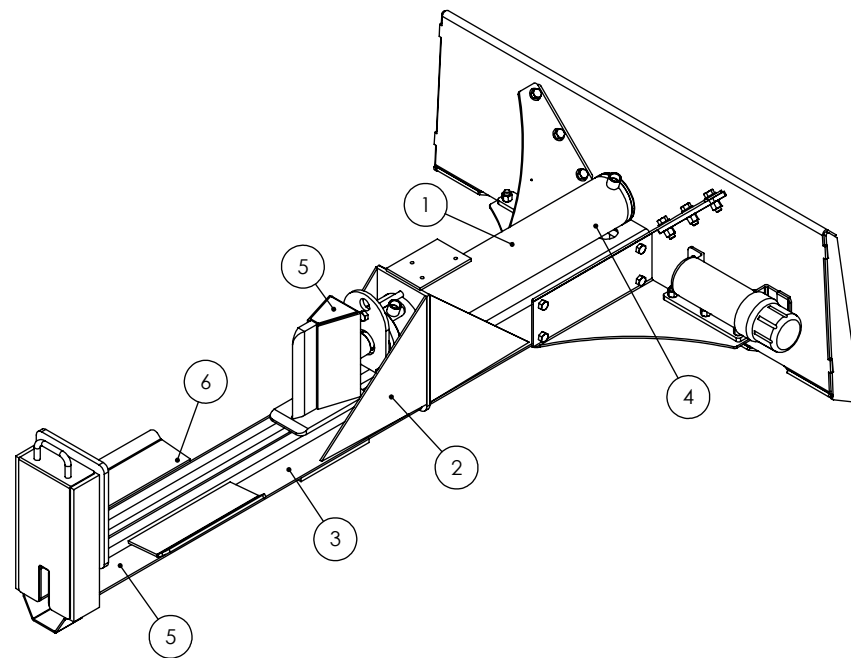

WX440 DECAL BREAKDOWN

ITEM	PART NO.	DESCRIPTION	QTY
1	Z94039	CAUTION - Read Manual	1
2	Z94040	WARNING - Moving Wedge	2
3	Z94067	Clear Guide	2
4	Z94056	Wallenstein	2
5	Z94019	Made in Canada	3
6	Z94066	Apply Oil or Grease	1