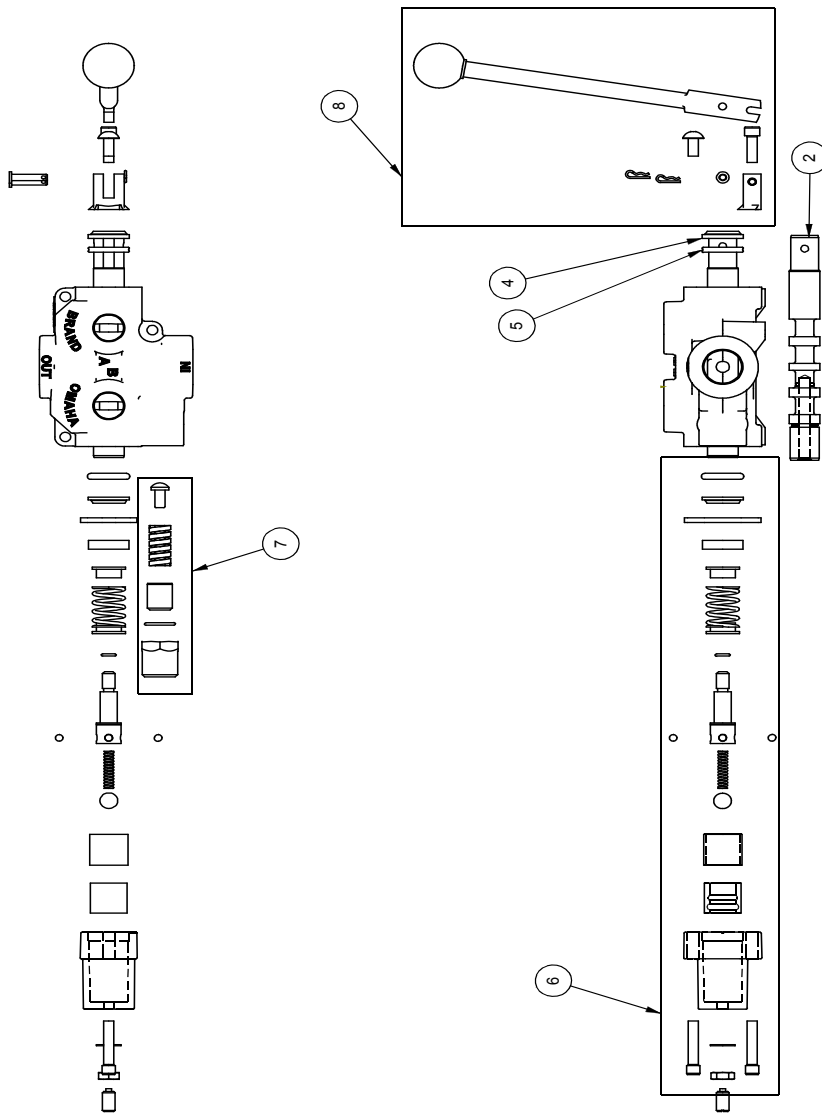

Valve Assembly

ITEM NO.	QTY.	PART NO.	DESCRIPTION
1	1	AOCASTB	AO CASTING
2	1	LS304T4J	SPOOL
3	1	P1740	NAME TAG
4	1	SF305	WIPER
5	1	SF304	QUAD RING
6	1	SUB-LS	SUB-LS
	1	B5057	7/16 BALL
	4	DC7604	3/16 BALL
	1	SF306	RETAINER
	1	SF477L	SH LS ENDCAP
	1	XDC672	LS SLEEVE
	1	SF483	SPACER
	2	SF486	ALLEN SCREW
	2	SF489	CENTER STOP
	1	SF490	CENTERING SPRING
	1	SF492	HOUSING
	1	SF315	SPACER
	1	LS305	DETENT SPRING
	1	DC7583	O-RING 3-902
	1	SF496	O-RING, BLUE, METRIC
	1	LS306	LS WIPER
	1	SF502	5/16 LOCK WASHER
	1	SF503	PLUNGER, SPRING
	1	SF504	5/16 HEX JAM NUT
7	1	SUB-R	RELIEF
	1	P1603	CAP NUT
	1	SF322	O-RING 2-016
	1	SF364A	ADJ. SCREW
	1	B505	SPRING
	1	SF361A	POPPET
8	1	Z56915	HANDLE KIT
	1	SF377	RETAINER
	1	SF376	SEAL RETAINER
	1	SF367A	CLEVIS
	1	SF368	HANDLE
	2	SF369	PIN
	2	P1767	PIN CLIP
	1	HP5	MACH. SCREW
	1	SF311	KNOB
	1	SF308	CAP SCREW
	1	SF303T4J	SPOOL
9	1	P1664	WARNING TAG