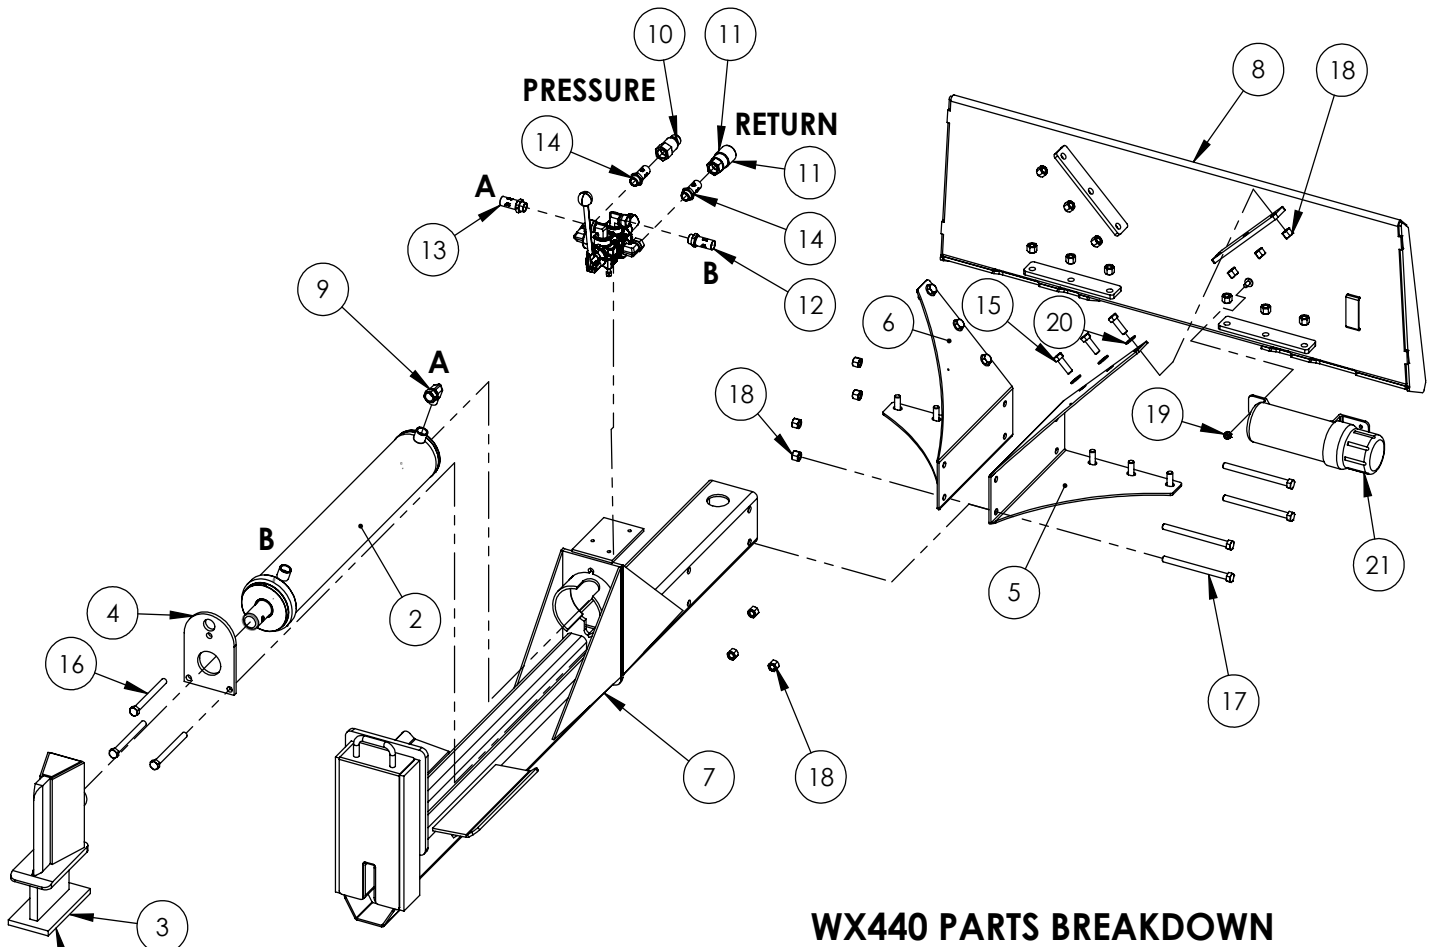

Cylinder	4
Main Parts	5
Valve	6
Valve and Fittings	8
4-Way Wedge (Optional)	9
Decal Breakdown	10

4" x 24" STROKE CYLINDER PARTS

ITEM	PART NO.	Description	QTY.
1	2011C1012	Rod, 1-1/2 x 1	1
2	2011C1014	Barrel, 4"	1
3	G400-150SA	4" Bore x 1-1/2" Rod Gland	1
4	P100-400SA	4" Bore Piston	1
5	SLK-4015	Seal Kit, 4 x 1-1/2	1
6	Z72292G8	Hex Lock Nut 1NF Grade 8	1

WX440 PARTS BREAKDOWN

ITEM	PART NO.	DESCRIPTION	QTY
2	2011C101	Cylinder, 4 x 24 x 1-1/2	1
3	2014A401	Assembly, Wide Sliding Wedge	1
4	2014S421	Plate, Cylinder Retaining (Bolt)	1
5	2033L101	Gusset Frame, Skidsteer Mount	1
6	2033L101H	LH Gusset Frame	1
7	2033W302	Weldment, WX440 Main Frame	1
8	2033W303	Weldment, Skidsteer Mount	1
9	Z51331	Elbow 90 MP x FFX 0808	1
10	Z51919	Flat-Face, FP08 x MISO16028	1
11	Z51920	Flat Face FP08 x FISO 16028	1
12	Z52301	1/2 Hose MP08 x MP08 x 16"	1
13	Z52305	1/2 Hose, MP08 x MP08 x 24"	1
14	Z52312	1/2 Hose, 1/2MPx1/2MPx 96"	2
15	Z71515	Hex Bolt 1/2NC x 1-1/2	12
16	Z71555	Hex Bolt 1/2NC x 5-1/2	3
17	Z71565	Hex Bolt, 1/2NC x 6-1/2	4
18	Z72251	Hex Lock Nut 1/2NC	19
19	Z72521	Flange Nut 5/16NC	1
20	Z73151	Flat Washer, 1/2	12
21	Z96503	Manual Tube 3-1/2 Short	1
ITEM	PART NO.	DESCRIPTION	QTY
30	2014W402	Weldment, Sliding Wedge	1
31	2014S414	Plate, Sliding Wedge Capture	1
32	Z71325	Hex Bolt 3/8NC x 2-1/2	1
33	Z71576	Hex Bolt 1/2NF x 1-1/2	4
34	Z72231	Hex Lock Nut 3/8NC	1

SECTION A-A

VALVE AND FITTINGS PARTS BREAKDOWN

ITEM	PART NO.	Description	QTY.
1	Z51331	Elbow 90 MP x FPX 0808	4
2	Z56209	Valve, Single Function Detent	1
3	*Z56210*	Valve, Closed Center	*
4	Z56915	Complete Handle Kit for Z56209	1
5	Z72111	Hex Lock Nut 1/4NC	3
6	Z75114	SHCS, 1/4NC x 1-3/4	3