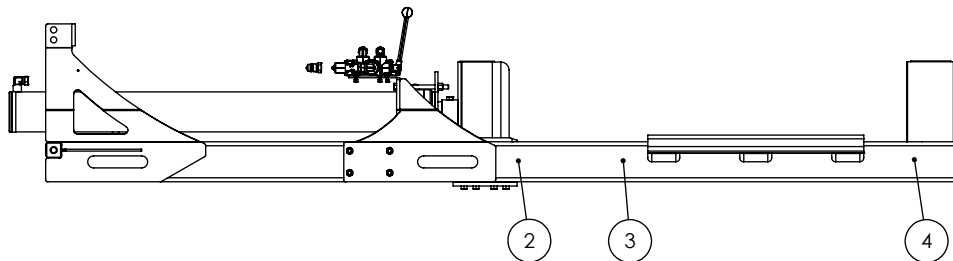

2032A202 SLIDING WEDGE PARTS BREAKDOWN

ITEM	PART NO.	Description	QTY.
1	2014S414	Plate, Sliding Wedge Capture	1
2	2032W203	Wedge, Large Sliding	1
3	Z71540	Hex Bolt 1/2NC x 4	1
4	Z71576	Hex Bolt 1/2NF x 1-1/2	4
5	Z72251	Hex Lock Nut 1/2NC	1

W4130 4-Way Wedge (Optional)

ITEM	PART NO.	DESCRIPTION	QTY
1	2082W301	Weldment, Main 4-Way	1
2	2082S307	U-Bolt, 3 x 4	1
3	772231	Hex Lock Nut 3/8NC	2

WX320/330 DECAL BREAKDOWN

ITEM	PART NO.	DESCRIPTION	QTY
1	Z94039	CAUTION - Read Manual	1
2	Z94040	WARNING - Moving Wedge	2
3	Z94067	Clear Guide	2
4	Z94056	Wallenstein	2
5	Z94019	Made in Canada	3
6	Z94066	Apply Oil or Grease	1