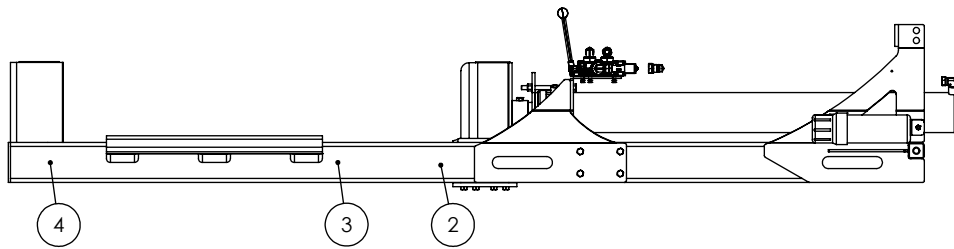

WX320/330 DECAL BREAKDOWN

ITEM	PART NO.	DESCRIPTION	QTY
1	Z94039	CAUTION - Read Manual	1
2	Z94040	WARNING - Moving Wedge	2
3	Z94067	Clear Guide	2
4	Z94056	Wallenstein	2
5	Z94019	Made in Canada	3
6	Z94066	Apply Oil or Grease	1