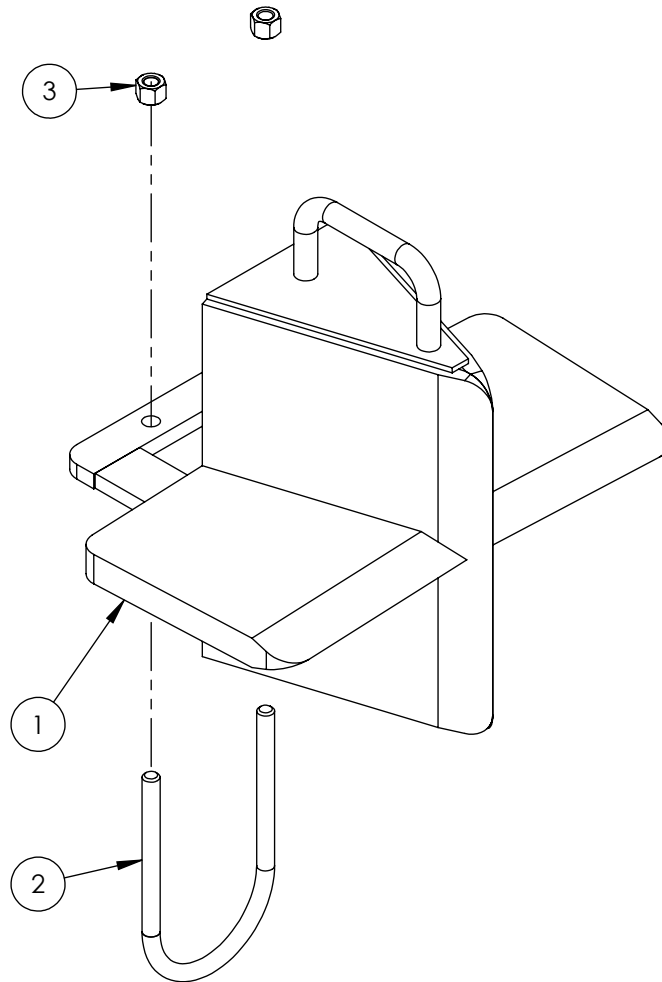

CLOSED CENTER VALVE REQUIRED FOR "C" MODELS.

Valve Assembly

ITEM NO.	QTY.	PART NO.	DESCRIPTION
1	1	B5057	7/16 BALL
2	4	DC7604	3/16 BALL
3	1	SF306	RETAINER
4	1	SF477L	SH LS ENDCAP
5	1	SF480	SD SLEEVE
6	1	SF483	SPACER
7	2	SF486	ALLEN SCREW
8	2	SF489	CENTER STOP
9	1	SF490	CENTERING SPRING
10	1	SF492	HOUSING
11	1	SF315	SPACER
12	1	LS305	DETENT SPRING
13	1	DC7583	O-RING 3-902
14	1	SF496	METRIC O-RING
15	1	LS306	LS WIPER
16	1	SF502	5/16 LOCK WASHER
17	1	SF503	SPRING PLUNGER
18	1	SF504	5/16 HEX JAM NUT

SECTION A-A

ITEM NO.	QTY.	PART NO.	DESCRIPTION
1	1	A0CASTB	AO CASTING
2	1	LS304T4J	SPOOL
3	1	P1740	NAME TAG
4	1	SF305	WIPER
5	1	SF304	QUAD RING
6	1	SUB-LS	SUB-LS
1	1	B5057	7/16 BALL
4	4	DC7604	3/16 BALL
1	1	SF306	RETAINER
1	1	SF477L	SH LS ENDCAP
1	1	XDC672	LS SLEEVE
1	1	SF483	SPACER
2	2	SF486	ALLEN SCREW
2	2	SF489	CENTER STOP
1	1	SF490	CENTERING SPRING
1	1	SF492	HOUSING
1	1	SF315	SPACER
1	1	LS305	DETENT SPRING
1	1	DC7583	O-RING 3-902
1	1	SF496	O-RING, BLUE, METRIC
1	1	LS306	LS WIPER
1	1	SF502	5/16 LOCK WASHER
1	1	SF503	PLUNGER, SPRING
1	1	SF504	5/16 HEX JAM NUT
7	1	SUB-R	RELIEF
1	1	P1603	CAP NUT
1	1	SF322	O-RING 2-016
1	1	SF364A	ADJ. SCREW
1	1	B505	SPRING
1	1	SF361A	POPPET
8	1	Z56915	HANDLE KIT
1	1	SF377	RETAINER
1	1	SF376	SEAL RETAINER
1	1	SF367A	CLEVIS
1	1	SF368	HANDLE
2	2	SF369	PIN
2	2	P1767	PIN GLIP
1	1	HPS	MACH. SCREW
1	1	SF311	KNOB
1	1	SF308	CAP SCREW
1	1	SF303T4J	SPOOL
9	1	P1654	WARNING TAG

2032A202 SLIDING WEDGE PARTS BREAKDOWN

ITEM	PART NO.	Description	QTY.
1	2014S414	Plate, Sliding Wedge Capture	1
2	2032W203	Wedge, Large Sliding	1
3	Z71540	Hex Bolt 1/2NC x 4	1
4	Z71576	Hex Bolt 1/2NF x 1-1/2	4
5	Z72251	Hex Lock Nut 1/2NC	1