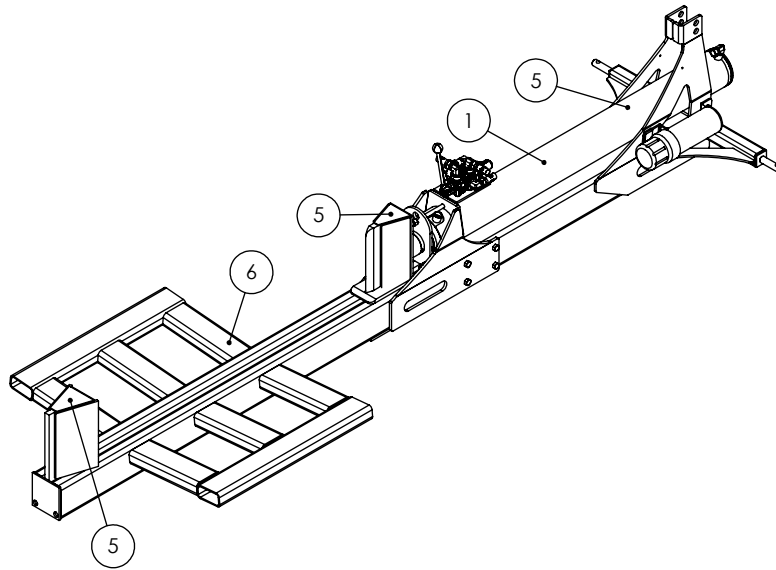

WX320/330 DECAL BREAKDOWN

ITEM	PART NO.	DESCRIPTION	QTY
1	Z94039	CAUTION - Read Manual	1
2	Z94040	WARNING - Moving Wedge	2
3	Z94067	Clear Guide	2
4	Z94056	Wallenstein	2
5	Z94019	Made in Canada	3
6	Z94066	Apply Oil or Grease	1