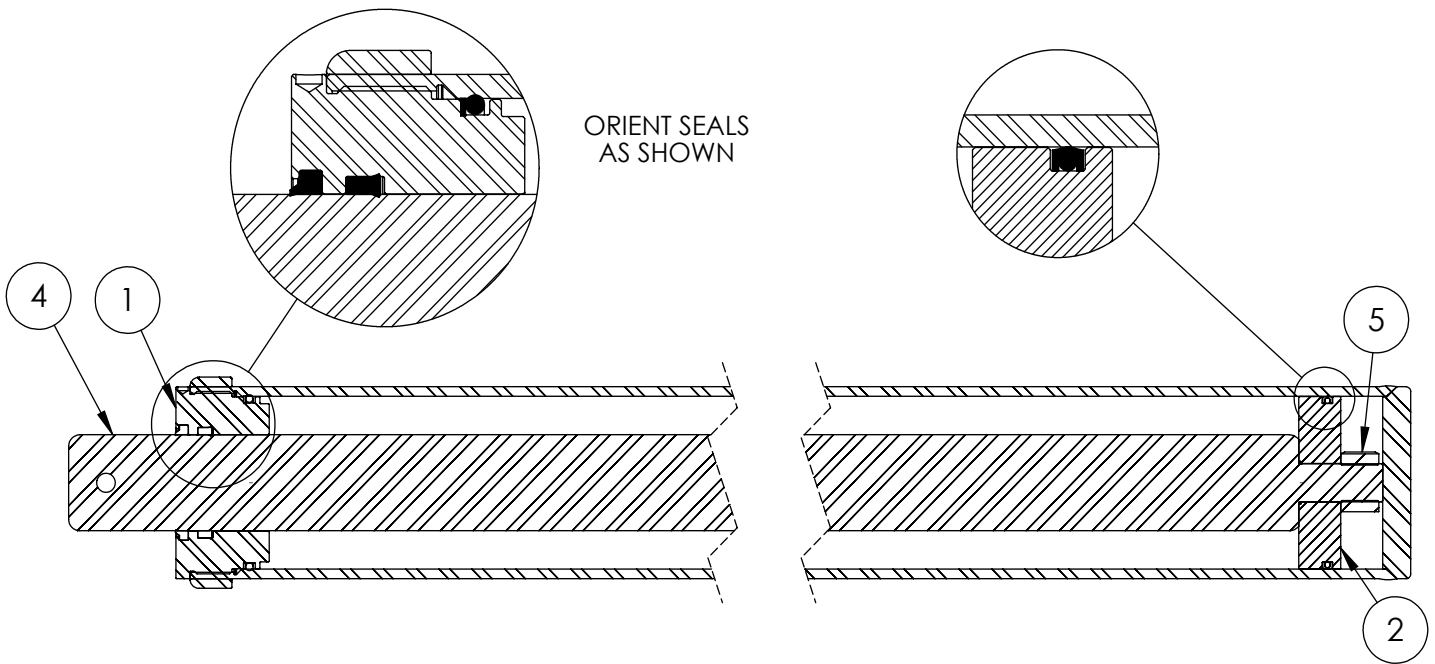

# Table of Contents

Cylinder	4
Main Parts	5
Decal Breakdown	6

**4-1/2" x 36" STROKE CYLINDER PARTS**

ITEM	PART NO.	DESCRIPTION	QTY
1	G450-250SA	4-1/2" Bore x 2-1/2" Rod Gland With Seals	1
2	P100-450SA	4-1/2" Bore Piston With Seals	1
3	2032C2011	Barrel, 4-1/2"	1
4	2032C2013	Rod, 2-1/2x 1	1
5	Z72292G8	Hex Lock Nut 1NF Grade 8	1
6	SLK-4525	Seal Kit, 4-1/2 x 2-1/2	1