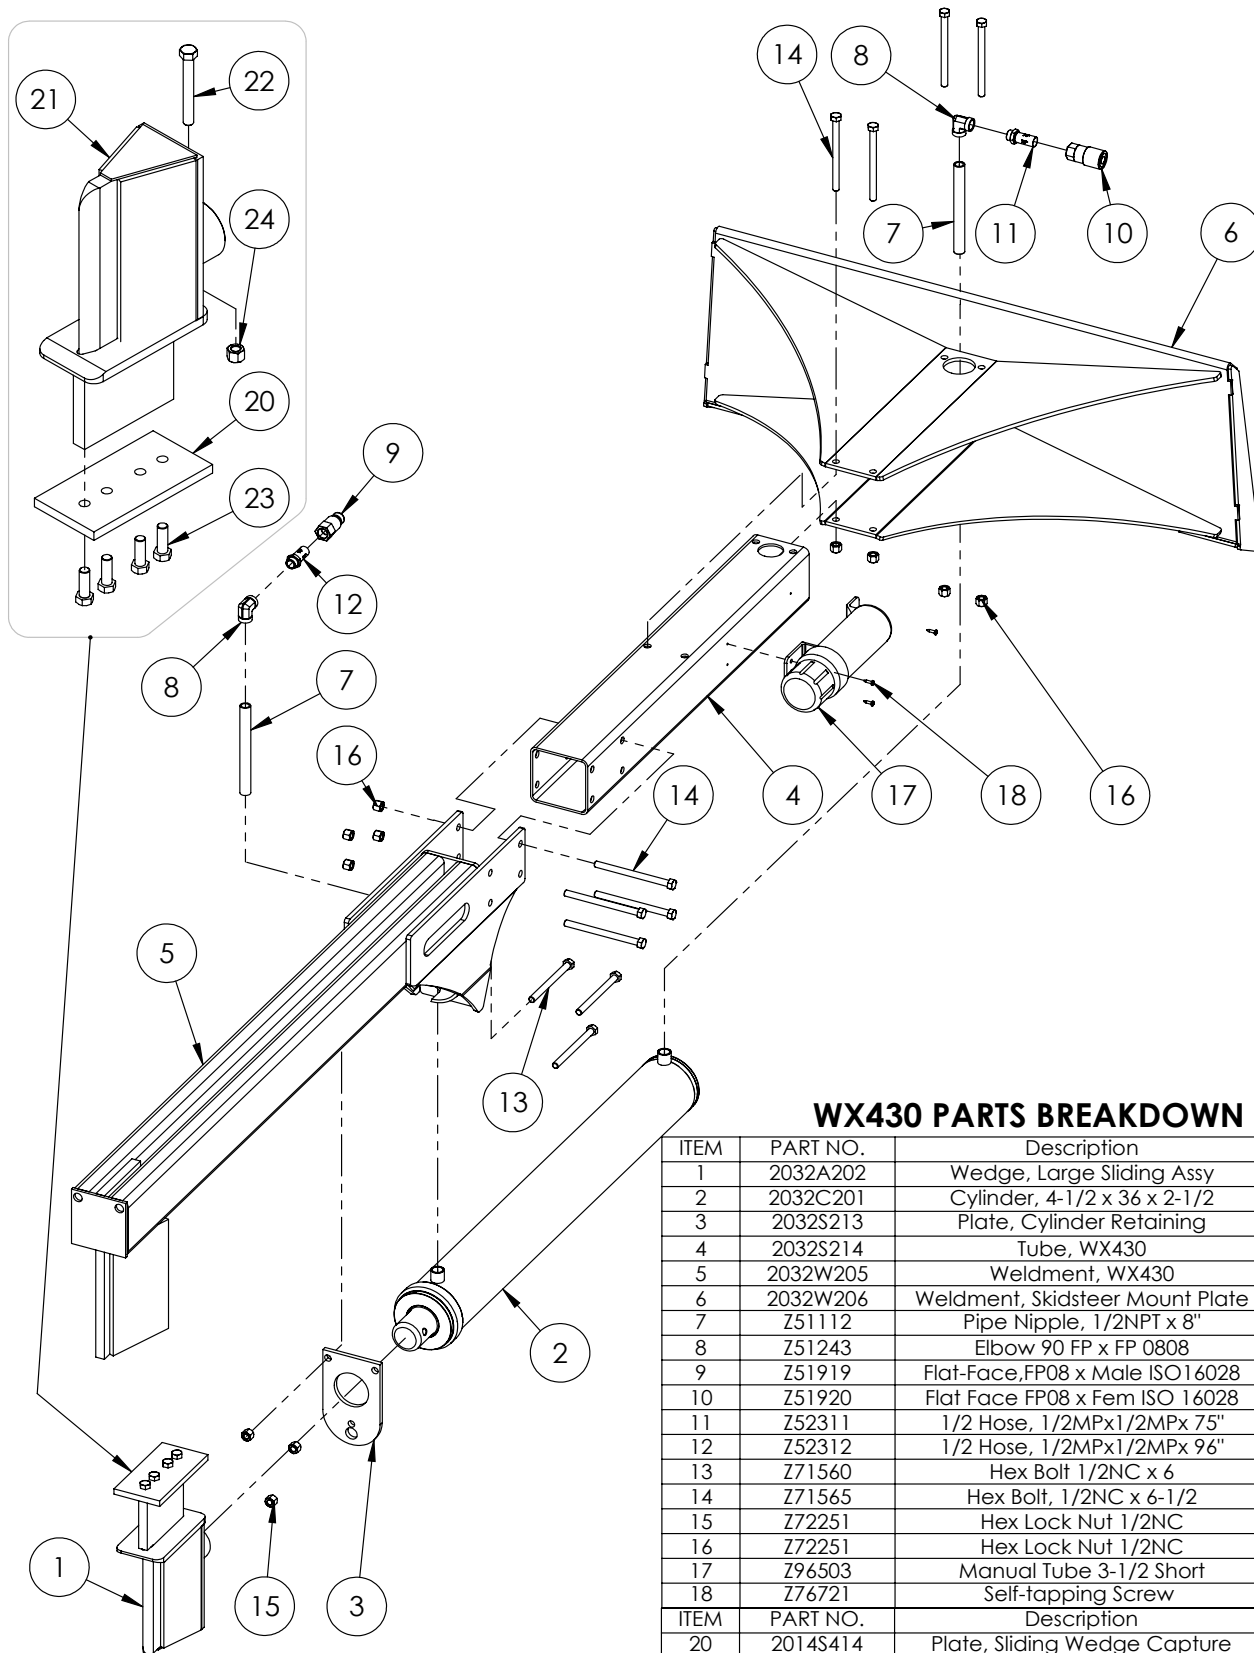

# Table of Contents

Cylinder	4
Main Parts	5
Decal Breakdown	6

**4-1/2" x 36" STROKE CYLINDER PARTS**

ITEM	PART NO.	DESCRIPTION	QTY
1	G450-250SA	4-1/2" Bore x 2-1/2" Rod Gland With Seals	1
2	P100-450SA	4-1/2" Bore Piston With Seals	1
3	2032C2011	Barrel, 4-1/2"	1
4	2032C2013	Rod, 2-1/2x 1	1
5	Z72292G8	Hex Lock Nut 1NF Grade 8	1
6	SLK-4525	Seal Kit, 4-1/2 x 2-1/2	1

**WX430 PARTS BREAKDOWN**

ITEM	PART NO.	Description	QTY.
1	2032A202	Wedge, Large Sliding Assy	1
2	2032C201	Cylinder, 4-1/2 x 36 x 2-1/2	1
3	2032S213	Plate, Cylinder Retaining	1
4	2032S214	Tube, WX430	1
5	2032W205	Weldment, WX430	1
6	2032W206	Weldment, Skidsteer Mount Plate	1
7	Z51112	Pipe Nipple, 1/2NPT x 8"	2
8	Z51243	Elbow 90 FP x FP 0808	2
9	Z51919	Flat-Face,FP08 x Male ISO16028	1
10	Z51920	Flat Face FP08 x Fem ISO 16028	1
11	Z52311	1/2 Hose, 1/2MPx1/2MPx 75"	1
12	Z52312	1/2 Hose, 1/2MPx1/2MPx 96"	1
13	Z71560	Hex Bolt 1/2NC x 6	3
14	Z71565	Hex Bolt, 1/2NC x 6-1/2	8
15	Z72251	Hex Lock Nut 1/2NC	3
16	Z72251	Hex Lock Nut 1/2NC	8
17	Z96503	Manual Tube 3-1/2 Short	1
18	Z76721	Self-tapping Screw	3
ITEM	PART NO.	Description	QTY.
20	2014S414	Plate, Sliding Wedge Capture	1
21	2032W203	Wedge, Large Sliding	1
22	Z71540	Hex Bolt 1/2NC x 4	1
23	Z71576	Hex Bolt 1/2NF x 1-1/2	4
24	Z72251	Hex Lock Nut 1/2NC	1

### WX430 DECAL BREAKDOWN

ITEM	PART NO.	DESCRIPTION	QTY
1	Z94039	CAUTION - Read Manual	1
2	Z94040	WARNING - Moving Wedge	2
3	Z94067	Clear Guide	2
4	Z94056	Wallenstein	2
5	Z94019	Made in Canada	4
6	Z94066	Apply Oil or Grease	1