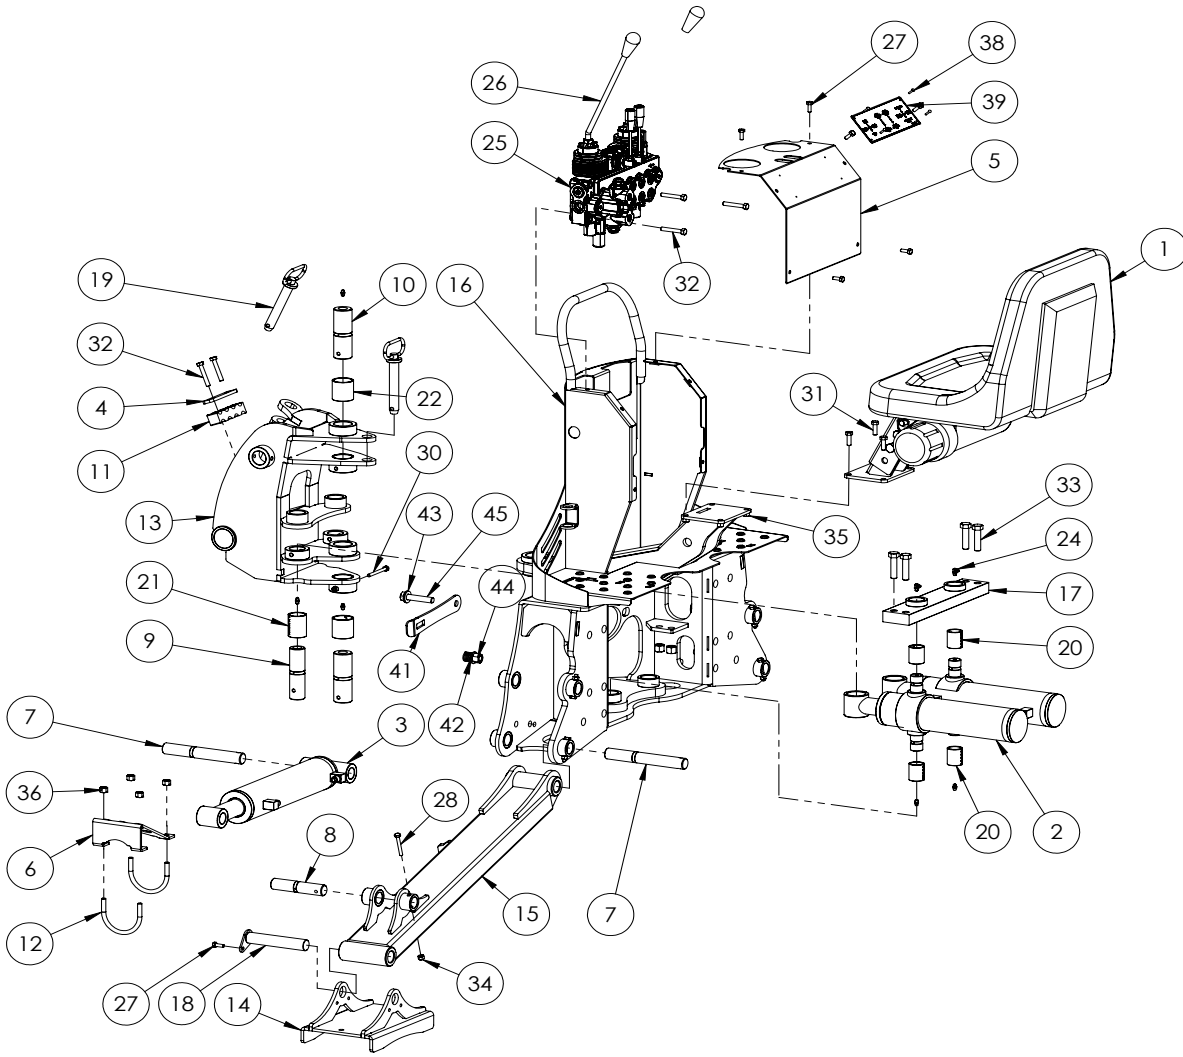

GX720 / GX920 MAIN BASE PARTS BREAKDOWN

ITEM	PART NO.	Description	QTY.
1	3011A102	Seat Assembly	1
2	3012C203	Cylinder, 2-1/2 x 7-3/4 Stroke	2
3	3012C204	Cylinder, 2-1/2 x 9-1/2 Stroke	2
4	3012L234	Hose Clamp	1
5	3012L238	Shield, Control Valve	1
6	3012L278	Step, Stabilizer	2
7	3012M206	Pin, Linkage 1"	4
8	3012M214	Pin, Linkage 1"	2
9	3012M220	Pin, Linkage 1-1/4	2
10	3012M233	Pin, Swing Cylinder	2
11	3012S201	Clamp, 8-Hose	1
12	3012S204	U-Bolt, Stab Step	4
13	3012W205	Swing Tower Assembly	1
14	3012W207	Foot Pad, Stabilizer	2
15	3012W208	Stabilizer, LH	1
16	3012W210	Base, Main Frame	1
17	3012W214	Bar, Swing Cylinder Retaining	1
18	3012W218	Flange Pin, Foot Pad	2
19	Z11242	Hitch Pin 3/4 x 4-1/4	2
20	Z27221	Connex Bushing 1 x 1-1/2	4
21	Z27232	Connex Bushing 1-1/4 x 2	2
22	Z27241	Connex Bushing 1-1/2 x 1-3/4	2
23	Z29202	Grease Zerk 1/4NF	12
24	Z29203	Grease Zerk 90, 1/4NF	2
25	Z56202	Monoblock 6-Section Valve	1

ITEM	PART NO.	Description	QTY.
26	Z56910	Backhoe lever, bent 12"	2
27	Z71107	Hex Bolt 1/4NC x 3/4	8
28	Z71120	Hex Bolt 1/4NC x 2	6
29	Z71125	Hex Bolt 1/4NC x 2-1/2	3
30	Z71127	Hex Bolt, 1/4NC x 2-3/4	2
31	Z71210	Hex Bolt 5/16NC x 1	4
32	Z71220	Hex Bolt 5/16NC x 2	5
33	Z71520	Hex Bolt 1/2NC x 2	4
34	Z72111	Hex Lock Nut 1/4NC	11
35	Z72221	Hex Lock Nut, 5/16NC	4
36	Z72231	Hex Lock Nut 3/8NC	8
37	Z72251	Hex Lock Nut 1/2NC	4
38	Z79302	Rivet, 1/8 x 1/2	4
39	Z94035	Plate, Control	1
40	3012W209	Stabilizer, RH	1
41	3012L279	Plate, Stabilizer Lock	2
42	Z32302	Med Spring .845 x 1-1/4	2
43	Z73151	Flat Washer, 1/2	6
44	Z72251	Hex Lock Nut 1/2NC	2
45	Z71525	Hex Bolt 1/2NC x 2-1/2	2