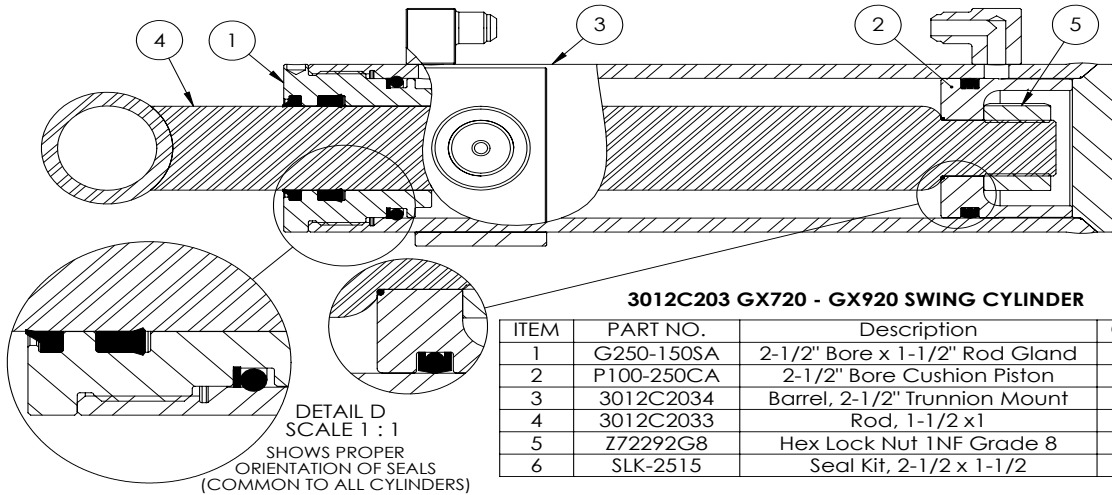

A - RETURN TO TRACTOR TANK
S - PRESSURE FROM TRACTOR

3014C402 GX920XT EXTEND CYLINDER

ITEM	PART NO.	Description	QTY.
1	G175-100SA	1-3/4" Bore x 1" Rod Gland	1
2	P750-175SA	1-3/4" Bore Piston	1
3	3014C4024	Barrel, 1-3/4" Bore	1
4	3014C4023	Rod, 1x3/4	1
5	Z72171	Hex Nut, 3/4NC	1
6	SLK-1710	Seal Kit, 1-3/4 x 1	1

DETAIL B
SCALE 2 : 3
 SHOWS PROPER
 ORIENTATION OF SEALS
 (COMMON TO ALL CYLINDERS)

DETAIL C
SCALE 1 : 1

3014C407 GX920XT BUCKET CYLINDER

ITEM	PART NO.	Description	QTY.
1	3014C4073	Rod, 1-1/2 x 1	1
2	3014C4074	Barrel, 2-1/2"	1
3	G250-150SA	2-1/2" Bore x 1-1/2" Rod Gland	1
4	P100-250SA	2-1/2" Bore Piston	1
5	SLK-2515	Seal Kit, 2-1/2 x 1-1/2	1
6	Z72292G8	Hex Lock Nut 1NF Grade 8	1