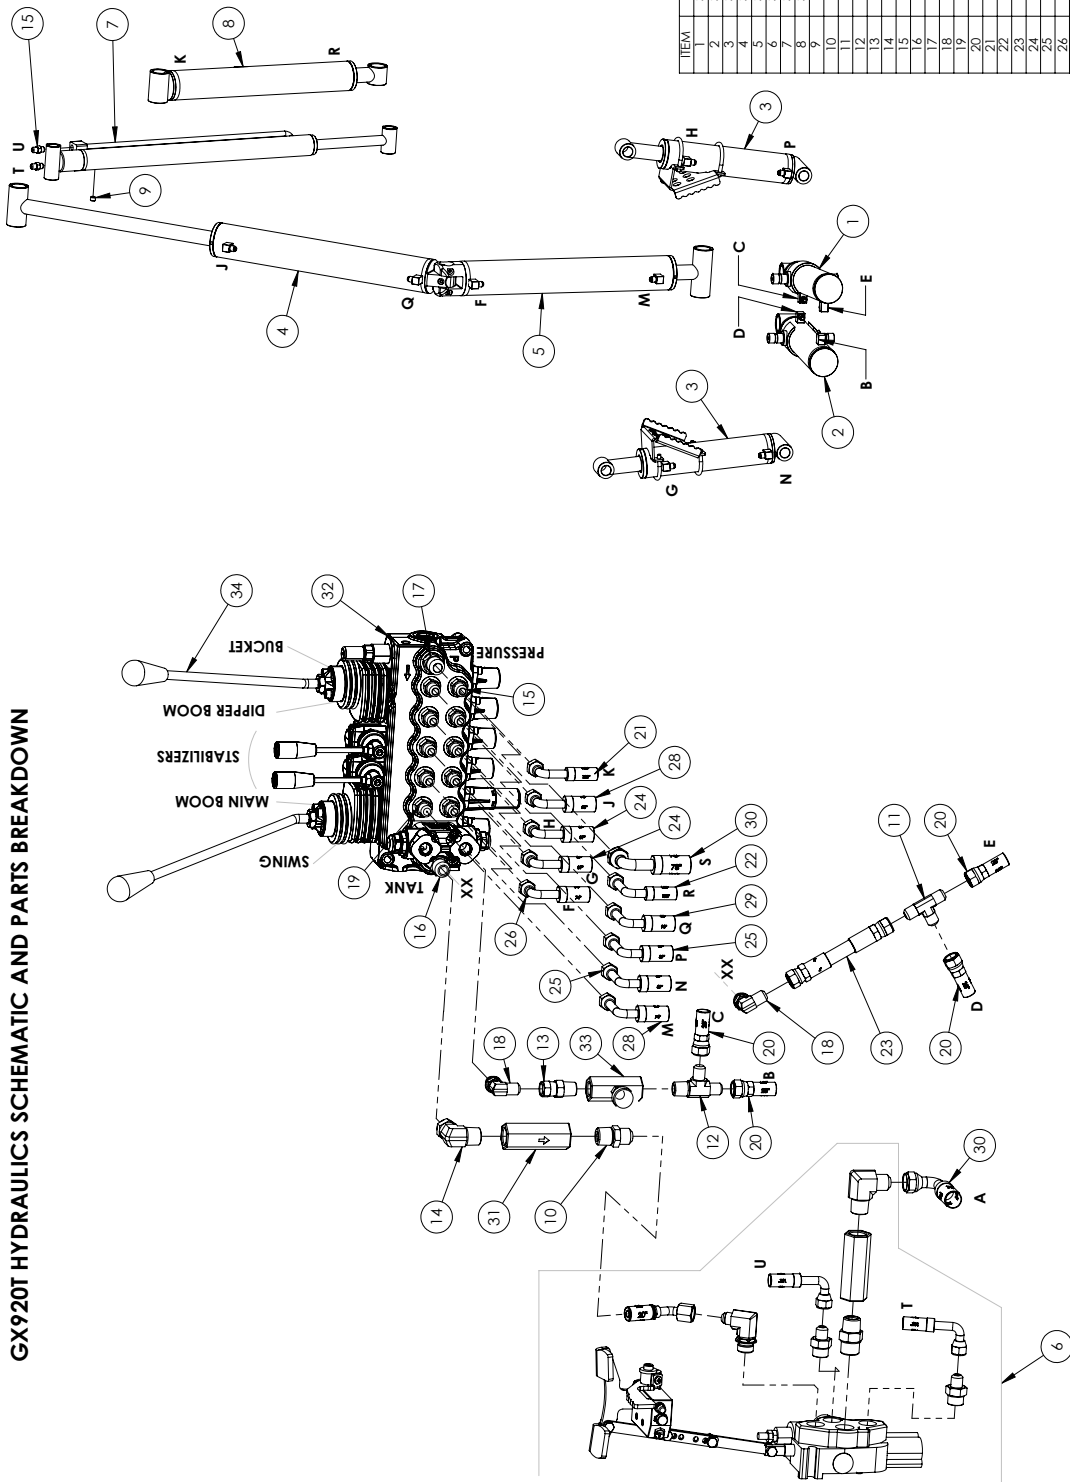

GX920T HYDRAULICS SCHEMATIC AND PARTS BREAKDOWN

ITEM	PART NO.	Description	QTY.
1	3012C203	Cylinder, 2-1/2 x 7-3/4 Stroke	1
2	3012C203	Cylinder, 2-1/2 x 7-3/4 Stroke	1
3	3012C204	Cylinder, 2-1/2 x 9-1/2 Stroke	2
4	3013C305	Cylinder, 3 x 20.85 Stroke	1
5	3013C306	Cylinder, 3x19 Stroke	1
6	3014C402	Cylinder, 3 1/2 x 19 1/2 Stroke	1
7	3014C402	Cylinder, 3 1/2 x 19 1/2 Stroke	1
8	3014C407	Cylinder, 2 1/2 x 17 1/2 Stroke	1
9	251194	Socket Plug, 1/2NPT	1
10	251442	#8 JIC x 1/2NPT	1
11	251483	#6JIC x #6JIC x #6JIC Tee	1
12	251486	Tee M.JIC x MP x M.JIC 060606	1
13	251511	#6JIC Fem x 3/8 NPT	1
14	251521	1/2NPT x #8JIC Fem Swivel	1
15	251641	#6ORB x #6JIC	1
16	251642	#6ORB x #6JIC Long Custom	1
17	251645	#6JIC x #6ORB 90 Elbow	2
18	251928	ORB x M.JIC 0.606 x 0.042 Orifice	1
19	252102	1/4 Hose, #6JIC x #6JIC x 28"	4
20	252116	1/4 Hose, #6JIC x #6JIC 90 x 188"	1
21	252117	1/4 Hose, #6JIC x #6JIC 90 x 188"	1
22	252217	3/8 Hose, #6JIC x #6JIC x 4	1
23	252217	3/8 Hose, #6JIC x #6JIC x 4	2
24	252218	3/8 Hose, #6JIC x #6JIC 90 x 39"	2
25	252219	3/8 Hose, #6JIC x #6JIC 90 x 39"	2
26	252220	3/8 Hose, #6JIC x #6JIC 90 x 74"	1
27	252221	3/8 Hose, #6JIC x #6JIC 90 x 74"	1
28	252226	3/8 Hose, #6JIC x #6JIC 90 x 98"	1
29	252227	3/8 Hose, #6JIC x #6JIC 90 x 98"	1
30	252306	1/2 Hose, #8FJIC 90 x 1/2NPT x 78"	2
31	256102	Check Valve 1/2NPT O.P.S.I.	1
32	256202	Monoblock 6-Section Valve	1
33	256301	In-Line Needle Valve	1
34	256910	Backhoe lever, bent 12"	2

A - RETURN TO TRACTOR TANK
S - PRESSURE FROM TRACTOR