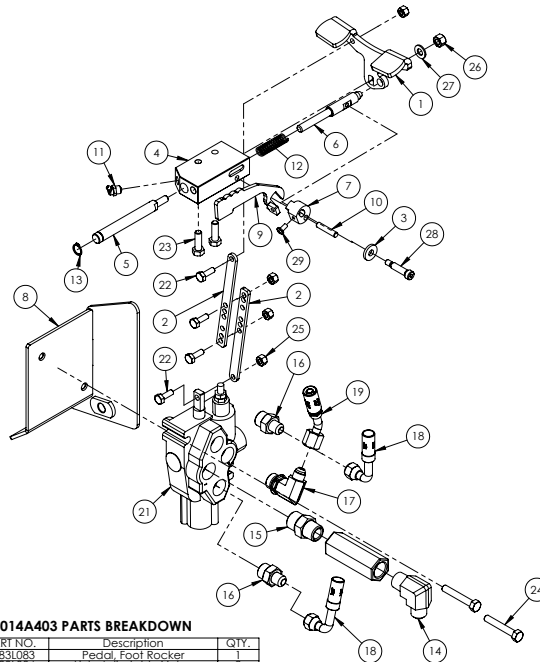

Z56202 VALVE PARTS BREAKDOWN

ITEM	PART NO.	DESCRIPTION	QTY.
1	170011012	AL01/M8X120 HANDLEVER (SHORT)	2
2	Z56910	AL08/M12X350 BENT LEVER (LONG)	2
3	3CU1210133	TIGHT FIT SPOOL	4
4	3CU1245620	FLOAT SPOOL	1
5	3FLA125130	LCB5 FLANGE	2
6	3FUL220101	LCB5 FULCRUM	2
7	3PER515415	LCB5 SPOOL PIN	2
8	3POR340241	LCB5 ADAPTER HANDLE	2
9	3SOF136240	L5 RUBBER BOOT ONLY	2
10	3SOF200701	LCB5 RUBBER BOOT	2
11	3XTAP822150	PLUG SAE8	2
12	4ACC210	TIE STRAP	2
13	4ART706020	LCB6 TUTHILL	2
14	5CLO206100	LCB6 COMPLETE JOYSTICK KIT	2
15	5KIT105413	RELIEF VALVE	1
16	5LEV105000	L5 LEVER BOX	2
17	5V08105000	SPRING CENTER KIT	4
18	5V13405020	FLOAT KIT	1
19	602001101	PORT RELIEF BLOCK	1
20	SK SD5/6	VALVE SEAL KIT (12 O-RINGS, 2 GASKETS)	1
21	XANE228061	RING	1
22	XART706020	LCB6 TUTHILL WITH BOLT	4
23	XCAR211113	PORT RELIEF CARTRIDGE	2
24	XKIT005000	LOAD CHECK	1
25	XTAP623170	OPEN CENTER PLUG	1
	AEK SD5	CLOSED CENTER PLUG	OPTION
26	Z77252	JAM NUT M8x1.25	10
27	Z77321	LOCK WASHER M5	8
28	Z77331	LOCK WASHER M6	6
29	Z77354	LOCK WASHER M8	6
30	Z77521	FHCS M5x0.8x14mm	8
31	Z77522	SHCS M5x0.8x10mm	8
32	Z77523	SHCS M5x0.8x45mm	4
33	Z77531	SHCS M6x1.0x25mm	6
34	OR 17.18X1.78	PORT RELIEF O-RING	2
35	Z77524	SHCS M5x0.8x35mm	8

16

3014A403 PARTS BREAKDOWN

ITEM	PART NO.	Description	QTY.
1	30831083	Pedal, Foot Rocker	1
2	30831084	Link, Adjustable Valve	2
3	30831088	Washer, Capture	1
4	3083W081	Block, Pedal Rocker	1
5	3083W082	Shaft, Rocker	1
6	3083W083	Shaft, Lock	1
7	3083W084	C.am, Side Rotating	1
8	3083W081	Bracket, Valve	1
9	3083W082	Weldment, Safety Bar	1
10	Z13172	Dowel Pin, 1/4 x 1-1/4	1
11	Z29204	Grease Fitting, 1/8NPT x 45	1
12	Z32304	Spring, 1/2 x 1-3/4 Medium	1
13	Z46201	Retaining Ring, 1/2	1
14	Z51451	#8JIC x 1/2NPT 90 Elbow	1
15	Z51411	#10 ORB x 1/2NPT	1
16	Z51444	#8ORB x #6JIC	2
17	Z51455	#6JIC x #8ORB 90	1
18	Z52115	#6 JIC 90 x #6 JIC 90 x 152	2
19	Z52230	3/8 Hose, #6 JIC x #6 JIC 45 x 20	1
20	Z56102	Check Valve 1/2FNPT OPSP	1