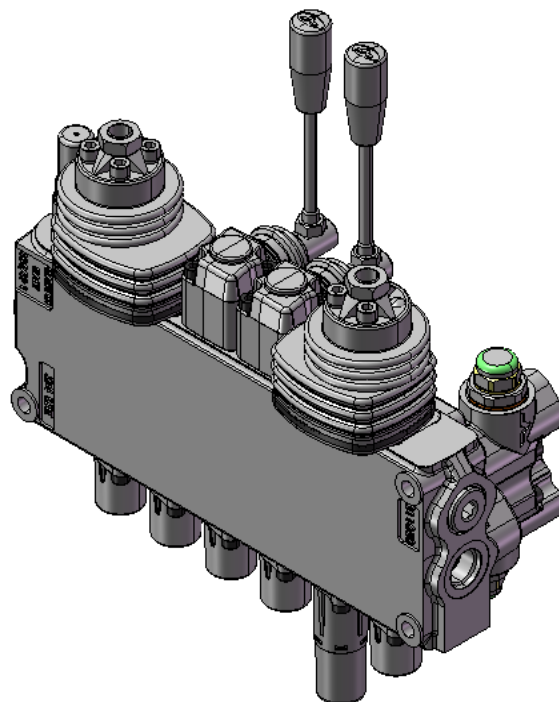

Z56202 VALVE PARTS BREAKDOWN

ITEM	PART NO.	DESCRIPTION	QTY.
1	170011012	AL01/M8X120 HANDLEVER (SHORT)	2
2	Z56910	AL08/M12X350 BENT LEVER (LONG)	2
3	3CU1210133	TIGHT FIT SPOOL	4
4	3CU1245620	FLOAT SPOOL	1
5	3FLA125130	LCB5 FLANGE	2
6	3FUL220101	LCB5 FULCRUM	2
7	3PER515415	LCB5 SPOOL PIN	2
8	3POR340241	LCB5 ADAPTER HANDLE	2
9	3SOF136240	L5 RUBBER BOOT ONLY	2
10	3SOF200701	LCB5 RUBBER BOOT	2
11	3XTAP822150	PLUG SAE8	2
12	4ACC210	TIE STRAP	2
13	4ART706020	LCB6 TUTHILL	2
14	5CLO206100	LCB6 COMPLETE JOYSTICK KIT	2
15	5KIT105413	RELIEF VALVE	1
16	5LEV105000	L5 LEVER BOX	2
17	5V08105000	SPRING CENTER KIT	4
18	5V13405020	FLOAT KIT	1
19	602001101	PORT RELIEF BLOCK	1
20	SK SD5/6	VALVE SEAL KIT (12 O-RINGS, 2 GASKETS)	1
21	XANE228061	RING	1
22	XART706020	LCB6 TUTHILL WITH BOLT	4
23	XCAR211113	PORT RELIEF CARTRIDGE	2
24	XKIT005000	LOAD CHECK	1
25	XTAP623170	OPEN CENTER PLUG	1
	AEK SD5	CLOSED CENTER PLUG	OPTION
26	Z77252	JAM NUT M8x1.25	10
27	Z77321	LOCK WASHER M5	8
28	Z77331	LOCK WASHER M6	6
29	Z77354	LOCK WASHER M8	6
30	Z77521	FHCS M5x0.8x14mm	8
31	Z77522	SHCS M5x0.8x10mm	8
32	Z77523	SHCS M5x0.8x45mm	4
33	Z77531	SHCS M6x1.0x25mm	6
34	OR 17.18X1.78	PORT RELIEF O-RING	2
35	Z77524	SHCS M5x0.8x35mm	8

16

3014A403 PARTS BREAKDOWN

ITEM	PART NO.	Description	QTY.
1	30831083	Pedal, Foot Rocker	1
2	30831084	Link, Adjustable Valve	2
3	30831088	Washer, Capture	1
4	3083W081	Block, Pedal Rocker	1
5	3083W082	Shaft, Rocker	1
6	3083W083	Shaft, Lock	1
7	3083W084	C.am, Side Rotating	1
8	3083W081	Bracket, Valve	1
9	3083W082	Weldment, Safety Bar	1
10	Z13172	Dowel Pin, 1/4 x 1-1/4	1
11	Z29204	Grease Fitting, 1/8NPT x 45	1
12	Z32304	Spring, 1/2 x 1-3/4 Medium	1
13	Z46201	Retaining Ring, 1/2	1
14	Z51451	#8JIC x 1/2NPT 90 Elbow	1
15	Z51411	#10 ORB x 1/2NPT	1
16	Z51444	#8ORB x #6JIC	2
17	Z51455	#6JIC x #8ORB 90	1
18	Z52115	#6 JIC 90 x #6 JIC 90 x 152	2
19	Z52230	3/8 Hose, #6 JIC x #6 JIC 45 x 20	1
20	Z56102	Check Valve 1/2FNPT OPSP	1