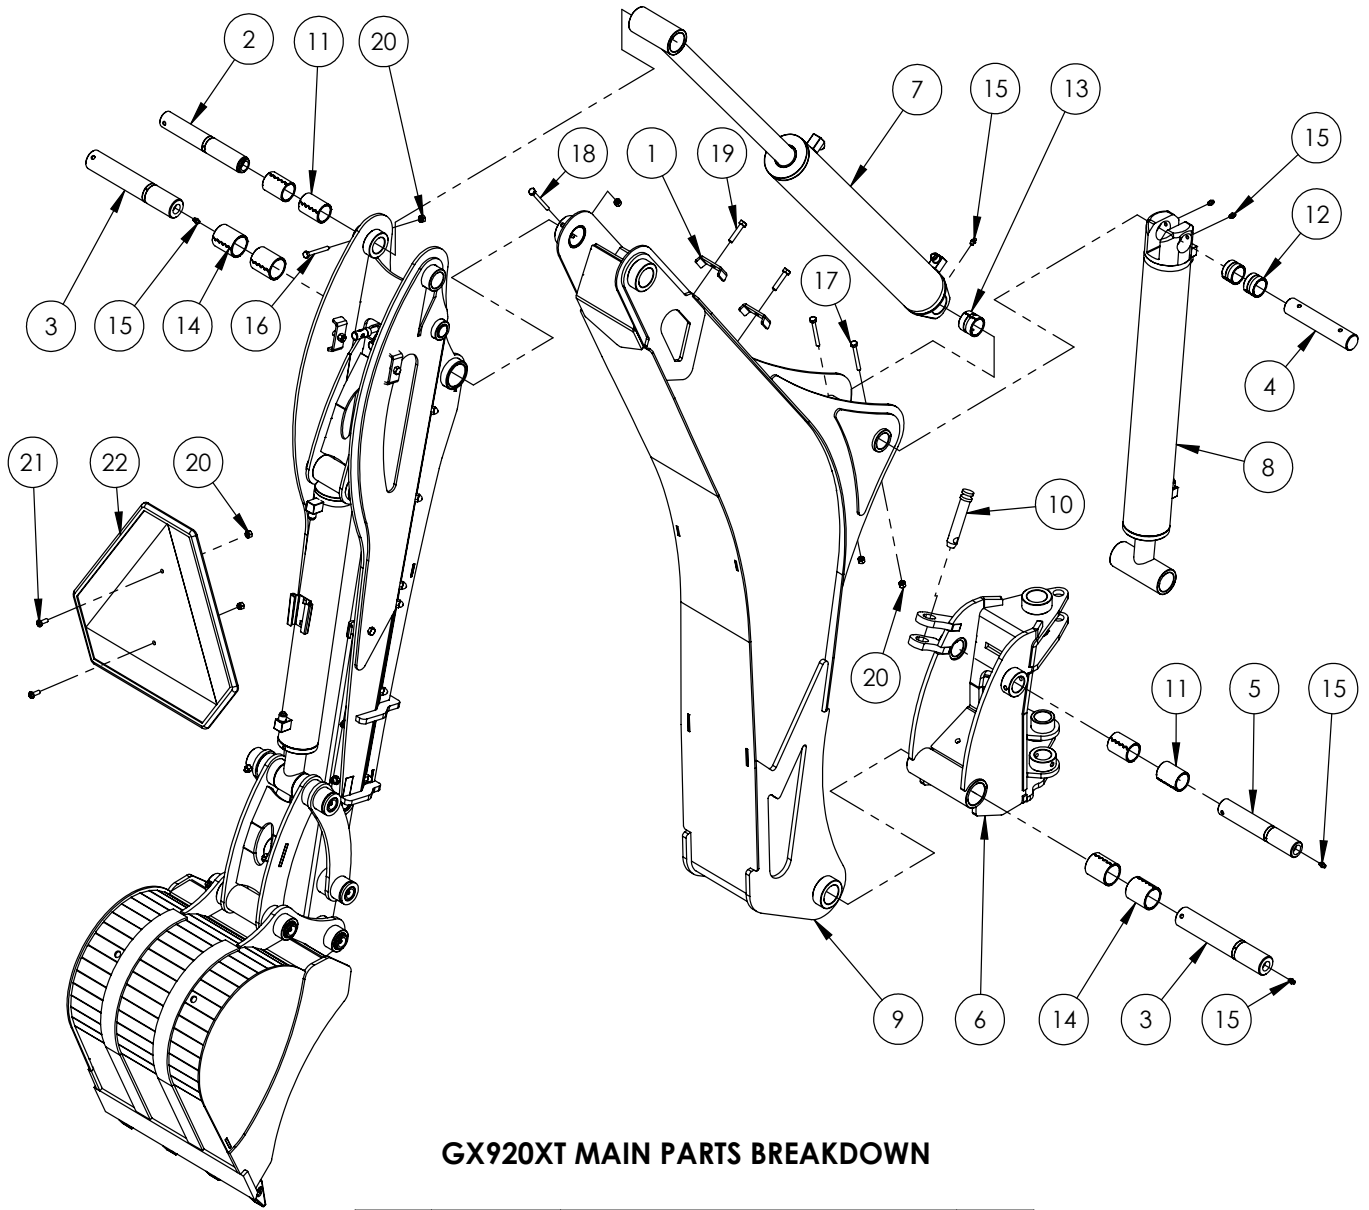

ITEM	PART NO.	Description	QTY.
1	3011A102	Seat Assembly	1
2	3012C203	Cylinder, 2-1/2 x 7-3/4 Stroke	2
3	3012C204	Cylinder, 2-1/2 x 9-1/2 Stroke	2
4	3012L234	Hose Clamp	1
5	3012L238	Shield, Control Valve	1
6	3012L278	Step, Stabilizer	2
7	3012M206	Pin, Linkage 1"	4
8	3012M214	Pin, Linkage 1"	2
9	3012M220	Pin, Linkage 1-1/4	2
10	3012M233	Pin, Swing Cylinder	2
11	3012S201	Clamp, 8-Hose	1
12	3012S204	U-Bolt, Stab Step	4
13	3012W205	Swing Tower Assembly	1
14	3012W207	Foot Pad, Stabilizer	2
15	3012W208	Stabilizer, LH	1
16	3012W210	Base, Main Frame	1
17	3012W214	Bar, Swing Cylinder Retaining	1
18	3012W218	Flange Pin, Foot Pad	2
19	Z11242	Hitch Pin 3/4 x 4-1/4	2
20	Z27221	Connex Bushing 1 x 1-1/2	4
21	Z27232	Connex Bushing 1-1/4 x 2	2
22	Z27241	Connex Bushing 1-1/2 x 1-3/4	2
23	Z29202	Grease Zerk 1/4NF	12
24	Z29203	Grease Zerk 90, 1/4NF	2
25	Z56202	Monoblock 6-Section Valve	1

ITEM	PART NO.	Description	QTY.
26	Z56910	Backhoe lever, bent 12"	2
27	Z71107	Hex Bolt 1/4NC x 3/4	8
28	Z71120	Hex Bolt 1/4NC x 2	6
29	Z71125	Hex Bolt 1/4NC x 2-1/2	3
30	Z71127	Hex Bolt, 1/4NC x 2-3/4	2
31	Z71210	Hex Bolt 5/16NC x 1	4
32	Z71220	Hex Bolt 5/16NC x 2	5
33	Z71520	Hex Bolt 1/2NC x 2	4
34	Z72111	Hex Lock Nut 1/4NC	11
35	Z72221	Hex Lock Nut, 5/16NC	4
36	Z72231	Hex Lock Nut 3/8NC	8
37	Z72251	Hex Lock Nut 1/2NC	4
38	Z79302	Rivet, 1/8 x 1/2	4
39	Z94035	Plate, Control	1
40	3012W209	Stabilizer, RH	1
41	3012L279	Plate, Stabilizer Lock	2
42	Z32302	Med Spring .845 x 1-1/4	2
43	Z73151	Flat Washer, 1/2	6
44	Z72251	Hex Lock Nut 1/2NC	2
45	Z71525	Hex Bolt 1/2NC x 2-1/2	2