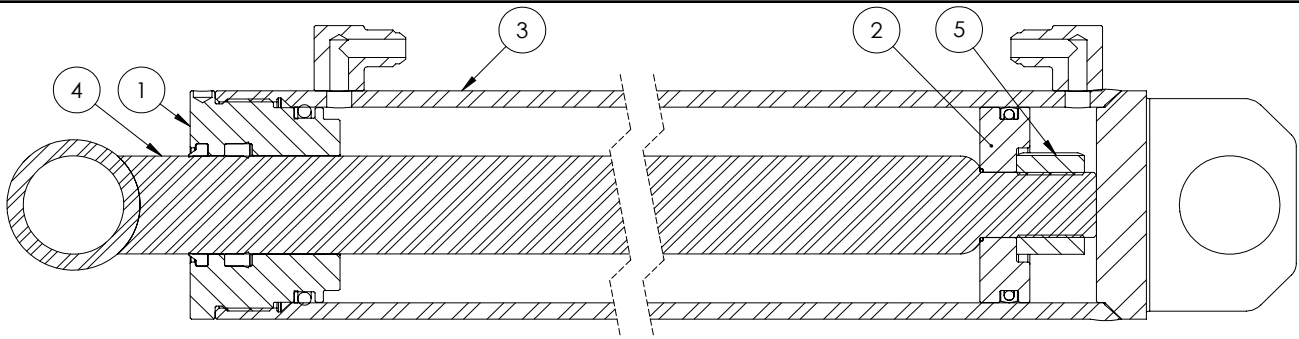

**GX720 - 3012C206
GX920 - 3013C306 MAIN BOOM CYLINDERS**

ITEM	GX720	GX920	Description	QTY.
1	G300-150SA		3" Bore x 1-1/2" Rod Gland	1
2	P100-300SA		3" Bore Piston	1
3	3012C2064	3013C3064	Barrel, 3" Clevis Butt	1
4	3012C2063	3013C3063	Rod, 1-1/2 x1	1
5	Z72292G8		Hex Lock Nut 1NF Grade 8	1
6	SLK-3015		Seal Kit, 3 x 1-1/2	1