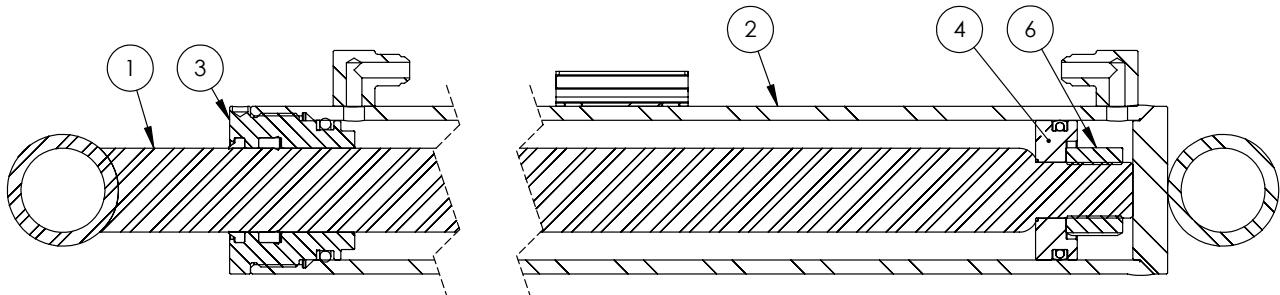

GX920T HYDRAULICS SCHEMATIC AND PARTS BREAKDOWN

ITEM	PART NO.	Description	QTY.
1	3012C203	Cylinder, 2-1/2 x 7-3/4 Stroke	1
2	3012C203	Cylinder, 2-1/2 x 7-3/4 Stroke	1
3	3012C204	Cylinder, 2-1/2 x 9-1/2 Stroke	2
4	3013C305	Cylinder, 3 x 20.85 Stroke	1
5	3013C306	Cylinder, 3x19 Stroke	1
6	3014C402	Cylinder, 3 1/2 x 19 1/2 Stroke	1
7	3014C402	Cylinder, 3 1/2 x 19 1/2 Stroke	1
8	3014C407	Cylinder, 2 1/2 x 17 1/2 Stroke	1
9	251194	Socket Plug, 1/2NPT	1
10	251442	#8 JIC x 1/2NPT	1
11	251483	#6JIC x #6JIC x #6JIC Tee	1
12	251486	Tee M.JIC x MP x M.JIC 060606	1
13	251511	#6JIC Fem x 3/8 NPT	1
14	251521	1/2NPT x #8JIC Fem Swivel	1
15	251641	#6ORB x #6JIC	1
16	251642	#6ORB x #6JIC Long Custom	1
17	251645	#6JIC x #6ORB 90 Elbow	2
18	251928	ORB x M.JIC 0.606 x 0.042 Orifice	1
19	252102	1/4 Hose, #6JIC x #6JIC x 28"	4
20	252116	1/4 Hose, #6JIC x #6JIC 90 x 188"	1
21	252117	1/4 Hose, #6JIC x #6JIC 90 x 188"	1
22	252217	3/8 Hose, #6JIC x #6JIC x 4	1
23	252217	3/8 Hose, #6JIC x #6JIC x 4	2
24	252218	3/8 Hose, #6JIC x #6JIC 90 x 39"	2
25	252219	3/8 Hose, #6JIC x #6JIC 90 x 39"	2
26	252220	3/8 Hose, #6JIC x #6JIC 90 x 74"	1
27	252221	3/8 Hose, #6JIC x #6JIC 90 x 74"	1
28	252226	3/8 Hose, #6JIC x #6JIC 90 x 98"	1
29	252227	3/8 Hose, #6JIC x #6JIC 90 x 98"	1
30	252306	1/2 Hose, #8FJIC 90 x 1/2NPT x 78"	2
31	256102	Check Valve 1/2NPT O.P.S.I.	1
32	256202	Monoblock 6-Section Valve	1
33	256301	In-Line Needle Valve	1
34	256910	Backhoe lever, bent 12"	2

DETAIL B
SCALE 2 : 3
 SHOWS PROPER
 ORIENTATION OF SEALS
 (COMMON TO ALL CYLINDERS)

DETAIL C
SCALE 1 : 1

3014C407 GX920XT BUCKET CYLINDER

ITEM	PART NO.	Description	QTY.
1	3014C4073	Rod, 1-1/2 x 1	1
2	3014C4074	Barrel, 2-1/2"	1
3	G250-150SA	2-1/2" Bore x 1-1/2" Rod Gland	1
4	P100-250SA	2-1/2" Bore Piston	1
5	SLK-2515	Seal Kit, 2-1/2 x 1-1/2	1
6	Z72292G8	Hex Lock Nut 1NF Grade 8	1