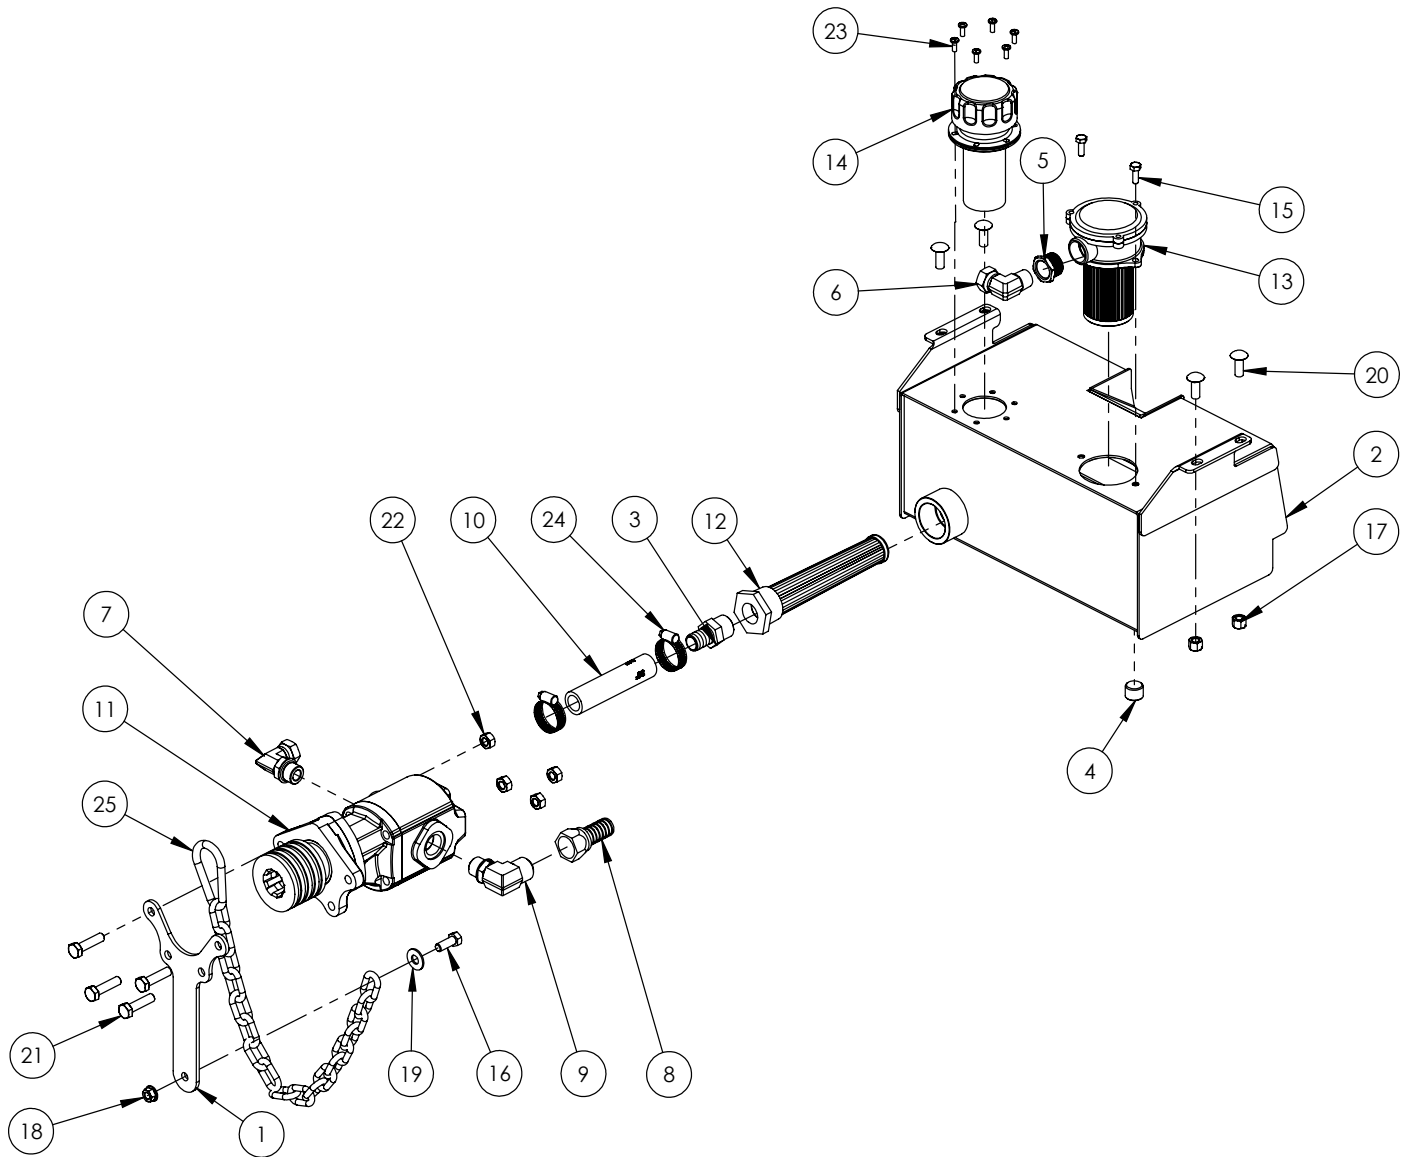

PTO72 PUMP KIT PARTS BREAKDOWN

ITEM	PART NO.	DESCRIPTION	QTY
1	3081L107	Lever, Stop	1
2	3081W151	Tank, 3-1/4 Gallon	1
3	Z51181	3/4NPT x 3/4 Hose Barb	1
4	Z51192	Socket Plug 1/2NPT	1
5	Z51221	Reducer FP x MP 1208	1
6	Z51331	Elbow 90 MP x FPX 0808	1
7	Z51384	#10ORB x 1/2FNPT 90 Elbow	1
8	Z51591	#12JIC x 3/4 Hose Barb	1
9	Z51654	#12JIC x #10ORB 90 Elbow	1
10	Z52403	3/4 Plain Hose x 36"	1
11	Z53102	Pump, 2.38 CIR	1
12	Z55101	Tank Strainer, Suction	1
13	Z55201	Tank Mounted Return Filter	1
14	Z55401	Breather Filler Cap	1
15	Z71107	Hex Bolt 1/4NC x 3/4	2
16	Z71310	Hex Bolt 3/8NC x 1	1
17	Z72231	Hex Lock Nut 3/8NC	4
18	Z72531	Flange Nut 3/8NC	1
19	Z73230	Wide Flat Washer 3/8	1
20	Z76231	Carriage Bolt 3/8NC x 1	4
21	Z77161	Hex Bolt, M10 x 40mm	4
22	Z77260	Hex Nut, M10	4
23	Z78303	Machine Screw #10NF x 1/2	6
24	Z79401	Hose Clamp, #16	2
25	Z92303	Safety Chain 1/4 x 2'	1