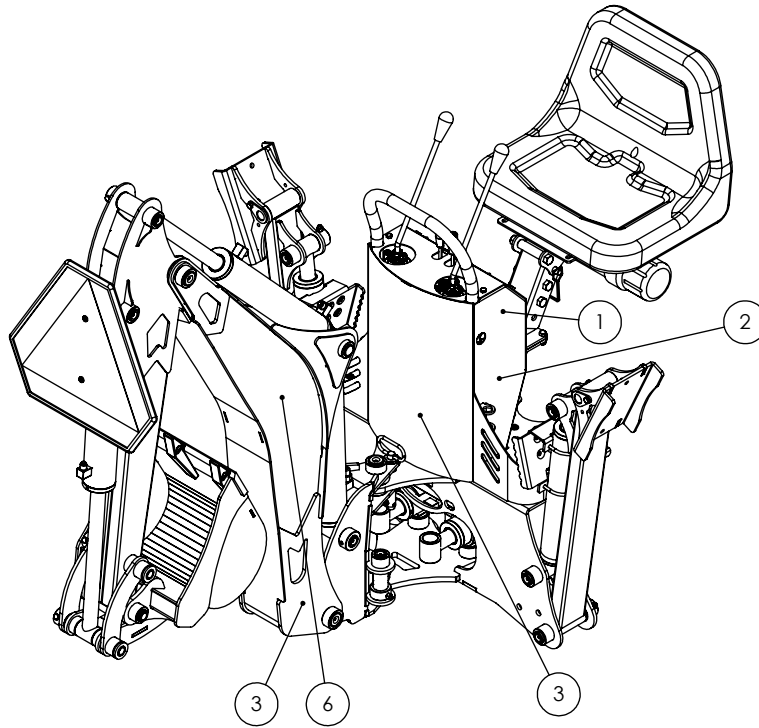

GX920 DECAL BREAKDOWN

ITEM	PART NO.	DESCRIPTION	QTY
1	Z94036	CAUTION - Read Manual	2
2	Z94037	Moving Boom Hazard	2
3	Z94038	WARNING - Install Lock Pin	3
4	Z94019	Made in Canada	3
5	Z94025	GX920 RH Curved Decal	1
6	Z94026	GX920 LH Curved Decal	1
7	Z94054	Wallenstein Ranchho	1