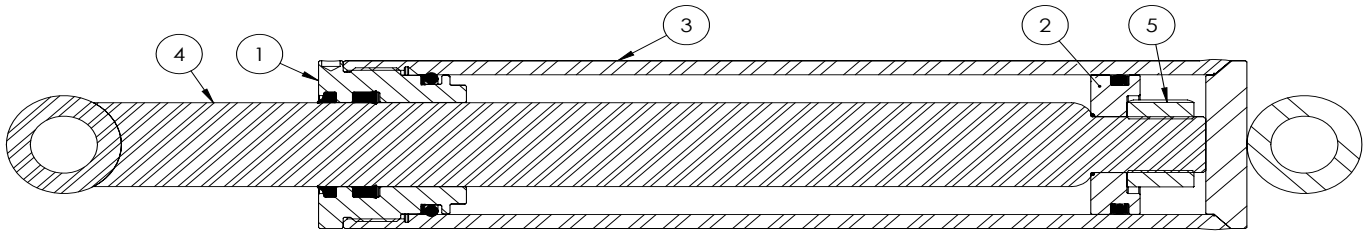

3012C204 GX720 - GX920 STABILIZER CYLINDER

ITEM	PART NO.	Description	QTY.
1	G250-150SA	2-1/2" Bore x 1-1/2" Rod Gland	1
2	P100-250SA	2-1/2" Bore Piston	1
3	3012C2044	Barrel, 2-1/2" Bore	1
4	3012C2043	Rod, 1-1/2 x1	1
5	Z72292G8	Hex Lock Nut 1NF Grade 8	1
6	SLK-2515	Seal Kit, 2-1/2 x 1-1/2	1