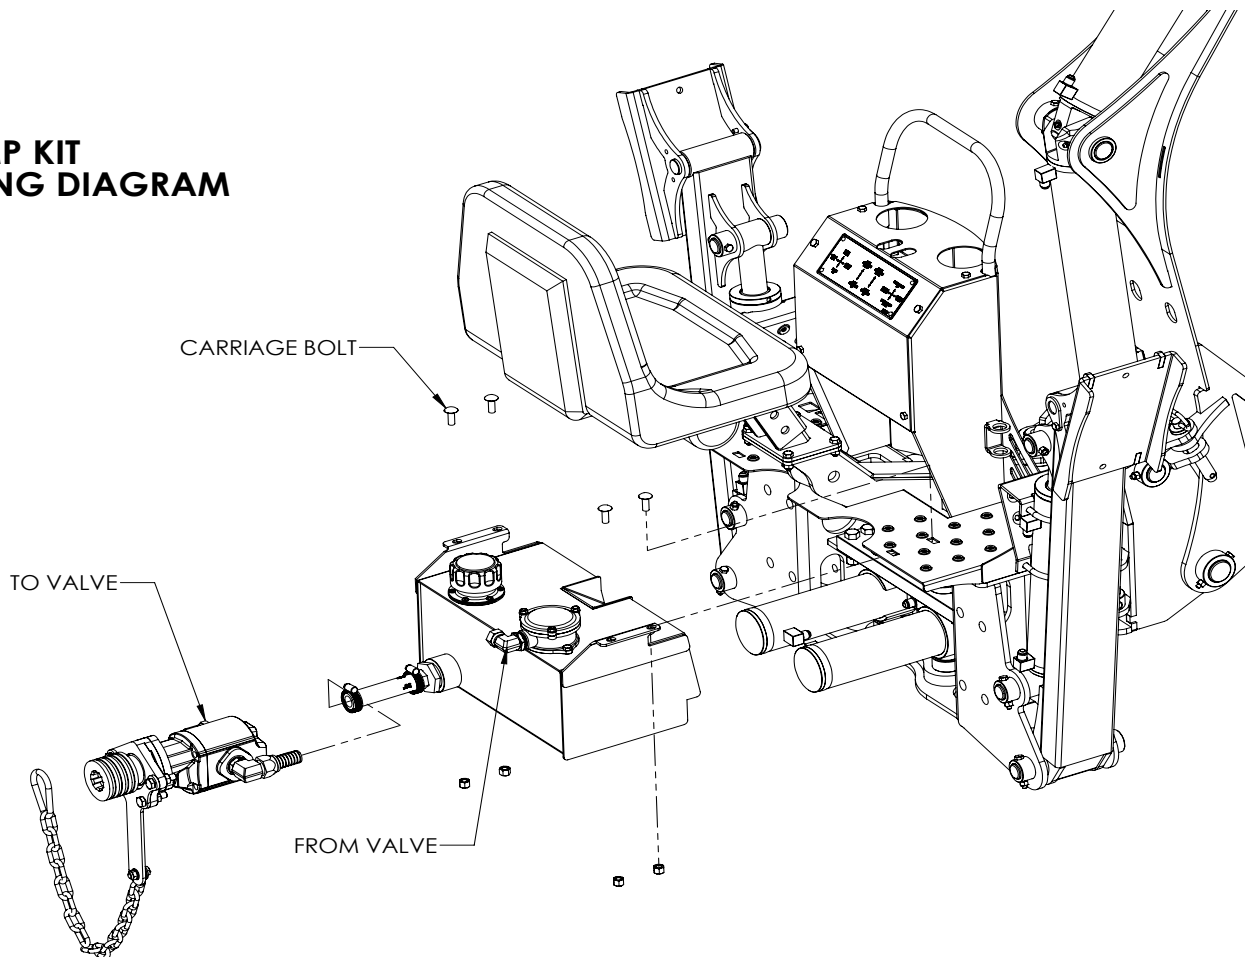

PTO PUMP KIT MOUNTING DIAGRAM