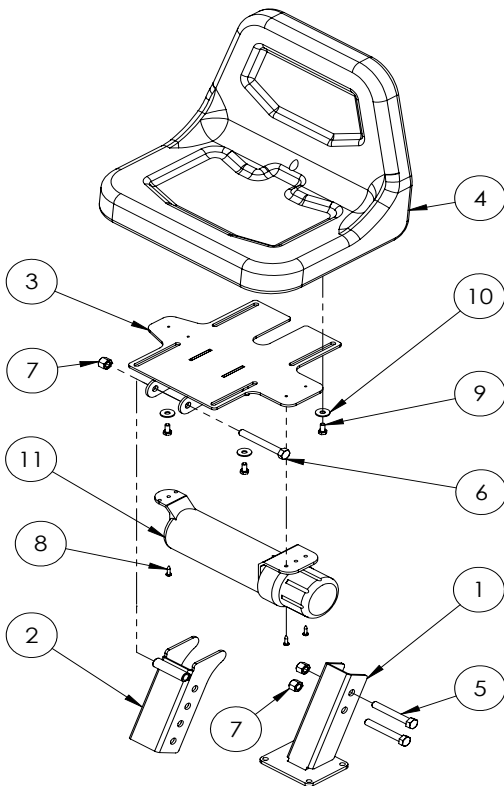

GX720 / GX920 SEAT ASSEMBLY

ITEM	PART NO.	Description	QTY.
1	3011W111	Base, Seat	1
2	3011W112	Mount, Seat	1
3	3011W113	Plate, Seat	1
4	Z19201	High-Back Seat	1
5	Z71535	Hex Bolt 1/2NC x 3-1/2	2
6	Z71540	Hex Bolt 1/2NC x 4	1
7	Z72251	Hex Lock Nut 1/2NC	3
8	Z76712	Self-tapping Screw #10	3
9	Z77152	Hex Bolt, M8 x 16mm	4
10	Z77352	Washer, M8	4
11	Z96502	Manual Tube 3-1/2	1