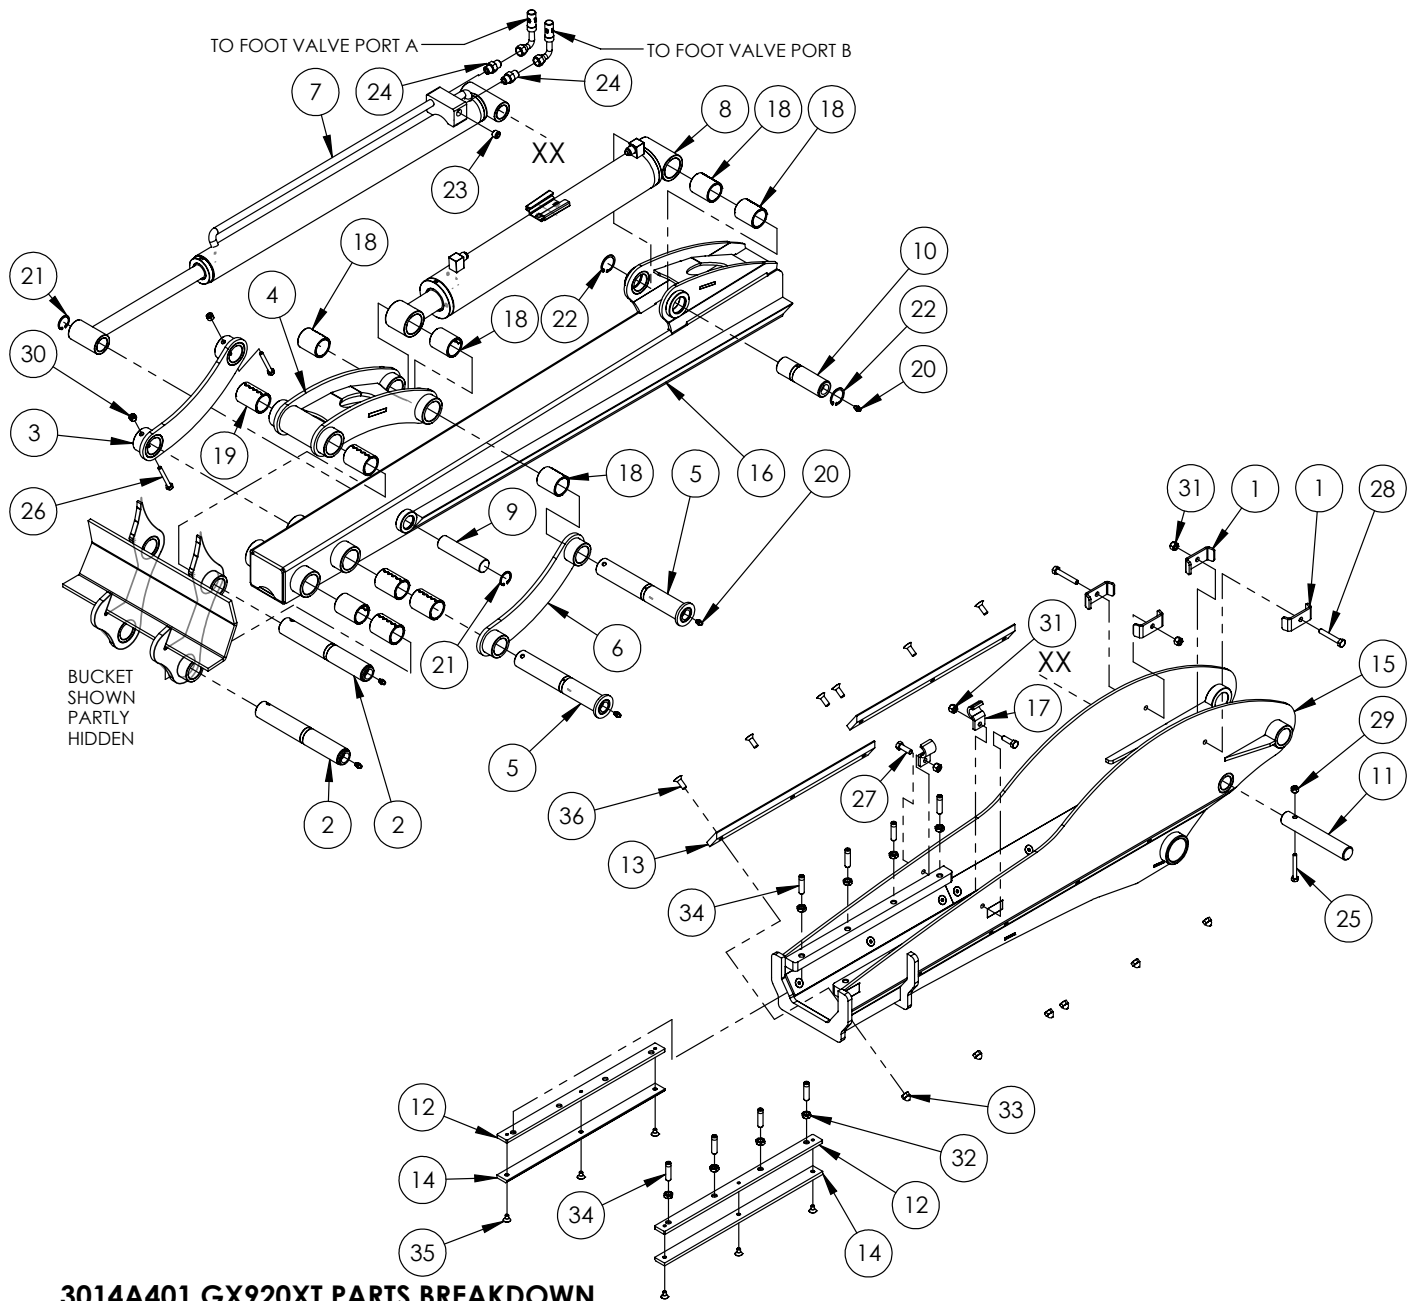

ITEM	PART NO.	Description	QTY.
1	3011A102	Seat Assembly	1
2	3012C203	Cylinder, 2-1/2 x 7-3/4 Stroke	2
3	3012C204	Cylinder, 2-1/2 x 9-1/2 Stroke	2
4	3012L234	Hose Clamp	1
5	3012L238	Shield, Control Valve	1
6	3012L278	Step, Stabilizer	2
7	3012M206	Pin, Linkage 1"	4
8	3012M214	Pin, Linkage 1"	2
9	3012M220	Pin, Linkage 1-1/4	2
10	3012M233	Pin, Swing Cylinder	2
11	3012S201	Clamp, 8-Hose	1
12	3012S204	U-Bolt, Stab Step	4
13	3012W205	Swing Tower Assembly	1
14	3012W207	Foot Pad, Stabilizer	2
15	3012W208	Stabilizer, LH	1
16	3012W210	Base, Main Frame	1
17	3012W214	Bar, Swing Cylinder Retaining	1
18	3012W218	Flange Pin, Foot Pad	2
19	Z11242	Hitch Pin 3/4 x 4-1/4	2
20	Z27221	Connex Bushing 1 x 1-1/2	4
21	Z27232	Connex Bushing 1-1/4 x 2	2
22	Z27241	Connex Bushing 1-1/2 x 1-3/4	2
23	Z29202	Grease Zerk 1/4NF	12
24	Z29203	Grease Zerk 90, 1/4NF	2
25	Z56202	Monoblock 6-Section Valve	1

GX920XT MAIN PARTS BREAKDOWN

ITEM	PART NO.	Description	QTY.
1	2054L412	Clamp, Two Hose	4
2	3012M209	Pin, Linkage 1-1/4 x 8-3/8	1
3	3012M213	Pin, Linkage 1-1/2	2
4	3012M215	Pin, Linkage 1-1/4	1
5	3012M236	Pin, Linkage 1-1/4	1
6	3012W205	Swing Tower Assembly	1
7	3013C305	Cylinder, 3 x 20.85 Stroke	1
8	3013C306	Cylinder, 3x19 Stroke	1
9	3014W504	Boom, Main GX920	1
10	Z11121	Toplink Pin 3/4 x 2-3/4	1
11	Z27232	Connex Bushing 1-1/4 x 2	4
12	Z27233	Connex Bushing 1-1/4 x 1 Grooved	2
13	Z27234	Connex Bushing 1-1/4 x 1-1/4 Grooved	1
14	Z27242	Connex Bushing 1-1/2 x 2	4
15	Z29202	Grease Zerk 1/4NF	6
16	Z71122G8	Hex Bolt, 1/4NC x 2-1/4 G8	1
17	Z71125	Hex Bolt 1/4NC x 2-1/2	3
18	Z71127	Hex Bolt, 1/4NC x 2-3/4	2
19	Z71215	Hex Bolt, 5/16NC x 1-1/2	4
20	Z72111	Hex Lock Nut 1/4NC	8
21	Z78301	Machine Screw 1/4NC x 3/4	2
22	Z96605	SMV Spade & Socket	1