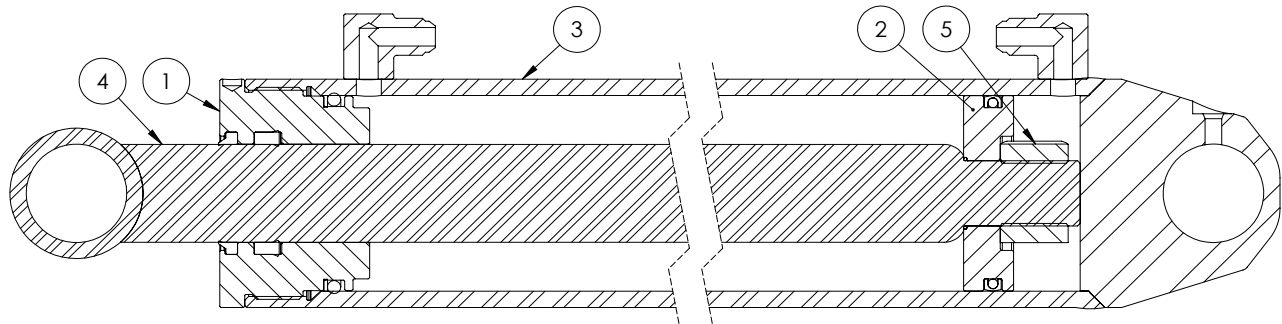

**GX720 - 3012C205
GX920 - 3013C305 DIPPER BOOM CYLINDERS**

ITEM	GX720	GX920	Description	QTY.
1	G300-150SA		3" Bore x 1-1/2" Rod Gland	1
2	P100-300SA		3" Bore Piston	1
3	3012C2054	3013C3054	Barrel, 3" Bore	1
4	3012C2053	3013C3053	Rod, 1-1/2 x1	1
5	Z72292G8		Hex Lock Nut 1NF Grade 8	1
6	SLK-3015		Seal Kit, 3 x 1-1/2	1