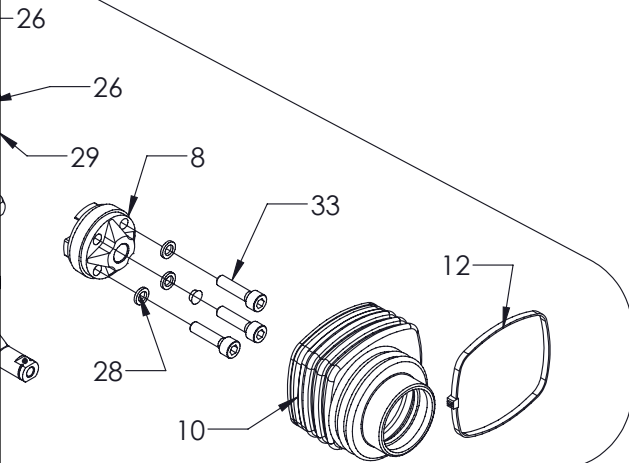

Z56202 VALVE PARTS BREAKDOWN

ITEM	PART NO.	DESCRIPTION	QTY.
1	170011012	AL01/M8X120 HANDLEVER (SHORT)	2
2	Z56910	AL08/M12X350 BENT LEVER (LONG)	2
3	3CU1210133	TIGHT FIT SPOOL	4
4	3CU1245620	FLOAT SPOOL	1
5	3FLA125130	LCB5 FLANGE	2
6	3FUL220101	LCB5 FULCRUM	2
7	3PER515415	LCB5 SPOOL PIN	2
8	3POR340241	LCB5 ADAPTER HANDLE	2
9	3SOF136240	L5 RUBBER BOOT ONLY	2
10	3SOF200701	LCB5 RUBBER BOOT	2
11	3XTAP822150	PLUG SAE8	2
12	4ACC210	TIE STRAP	2
13	4ART706020	LCB6 TUTHILL	2
14	5CLO206100	LCB6 COMPLETE JOYSTICK KIT	2
15	5KIT105413	RELIEF VALVE	1
16	5LEV105000	L5 LEVER BOX	2
17	5V08105000	SPRING CENTER KIT	4
18	5V13405020	FLOAT KIT	1
19	602001101	PORT RELIEF BLOCK	1
20	SK SD5/6	VALVE SEAL KIT (12 O-RINGS, 2 GASKETS)	1
21	XANE228061	RING	1
22	XART706020	LCB6 TUTHILL WITH BOLT	4
23	XCAR211113	PORT RELIEF CARTRIDGE	2
24	XKIT005000	LOAD CHECK	1
25	XTAP623170	OPEN CENTER PLUG	1
	AEK SD5	CLOSED CENTER PLUG	OPTION
26	Z77252	JAM NUT M8x1.25	10
27	Z77321	LOCK WASHER M5	8
28	Z77331	LOCK WASHER M6	6
29	Z77354	LOCK WASHER M8	6
30	Z77521	FHCS M5x0.8x14mm	8
31	Z77522	SHCS M5x0.8x10mm	8
32	Z77523	SHCS M5x0.8x45mm	4
33	Z77531	SHCS M6x1.0x25mm	6
34	OR 17.18X1.78	PORT RELIEF O-RING	2
35	Z77524	SHCS M5x0.8x35mm	8

16

3014A403 PARTS BREAKDOWN

ITEM	PART NO.	Description	QTY.
1	30831083	Pedal, Foot Rocker	1
2	30831084	Link, Adjustable Valve	2
3	30831088	Washer, Capture	1
4	3083W081	Block, Pedal Rocker	1
5	3083W082	Shaft, Rocker	1
6	3083W083	Shaft, Lock	1
7	3083W084	C.am, Side Rotating	1
8	3083W081	Bracket, Valve	1
9	3083W082	Weldment, Safety Bar	1
10	Z13172	Dowel Pin, 1/4 x 1-1/4	1
11	Z29204	Grease Fitting, 1/8NPT x 45	1
12	Z32304	Spring, 1/2 x 1-3/4 Medium	1
13	Z46201	Retaining Ring, 1/2	1
14	Z51451	#8JIC x 1/2NPT 90 Elbow	1
15	Z51411	#10 ORB x 1/2NPT	1
16	Z51444	#8ORB x #6JIC	2
17	Z51455	#6JIC x #8ORB 90	1
18	Z52115	#6 JIC 90 x #6 JIC 90 x 152	2
19	Z52230	3/8 Hose, #6 JIC x #6 JIC 45 x 20	1
20	Z56102	Check Valve 1/2FNPT OPSP	1