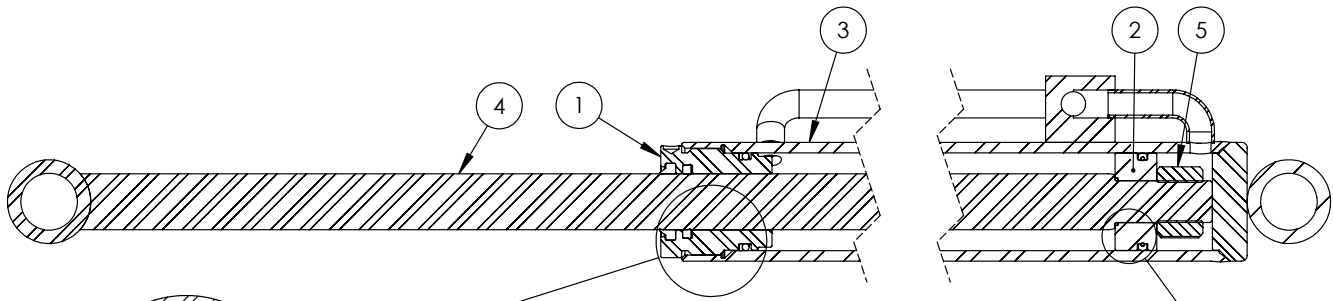

3014C402 GX920XT EXTEND CYLINDER

ITEM	PART NO.	Description	QTY.
1	G175-100SA	1-3/4" Bore x 1" Rod Gland	1
2	P750-175SA	1-3/4" Bore Piston	1
3	3014C4024	Barrel, 1-3/4" Bore	1
4	3014C4023	Rod, 1x3/4	1
5	Z72171	Hex Nut, 3/4NC	1
6	SLK-1710	Seal Kit, 1-3/4 x 1	1

DETAIL B
SCALE 2 : 3
SHOWS PROPER
ORIENTATION OF SEALS
(COMMON TO ALL CYLINDERS)

DETAIL C
SCALE 1 : 1