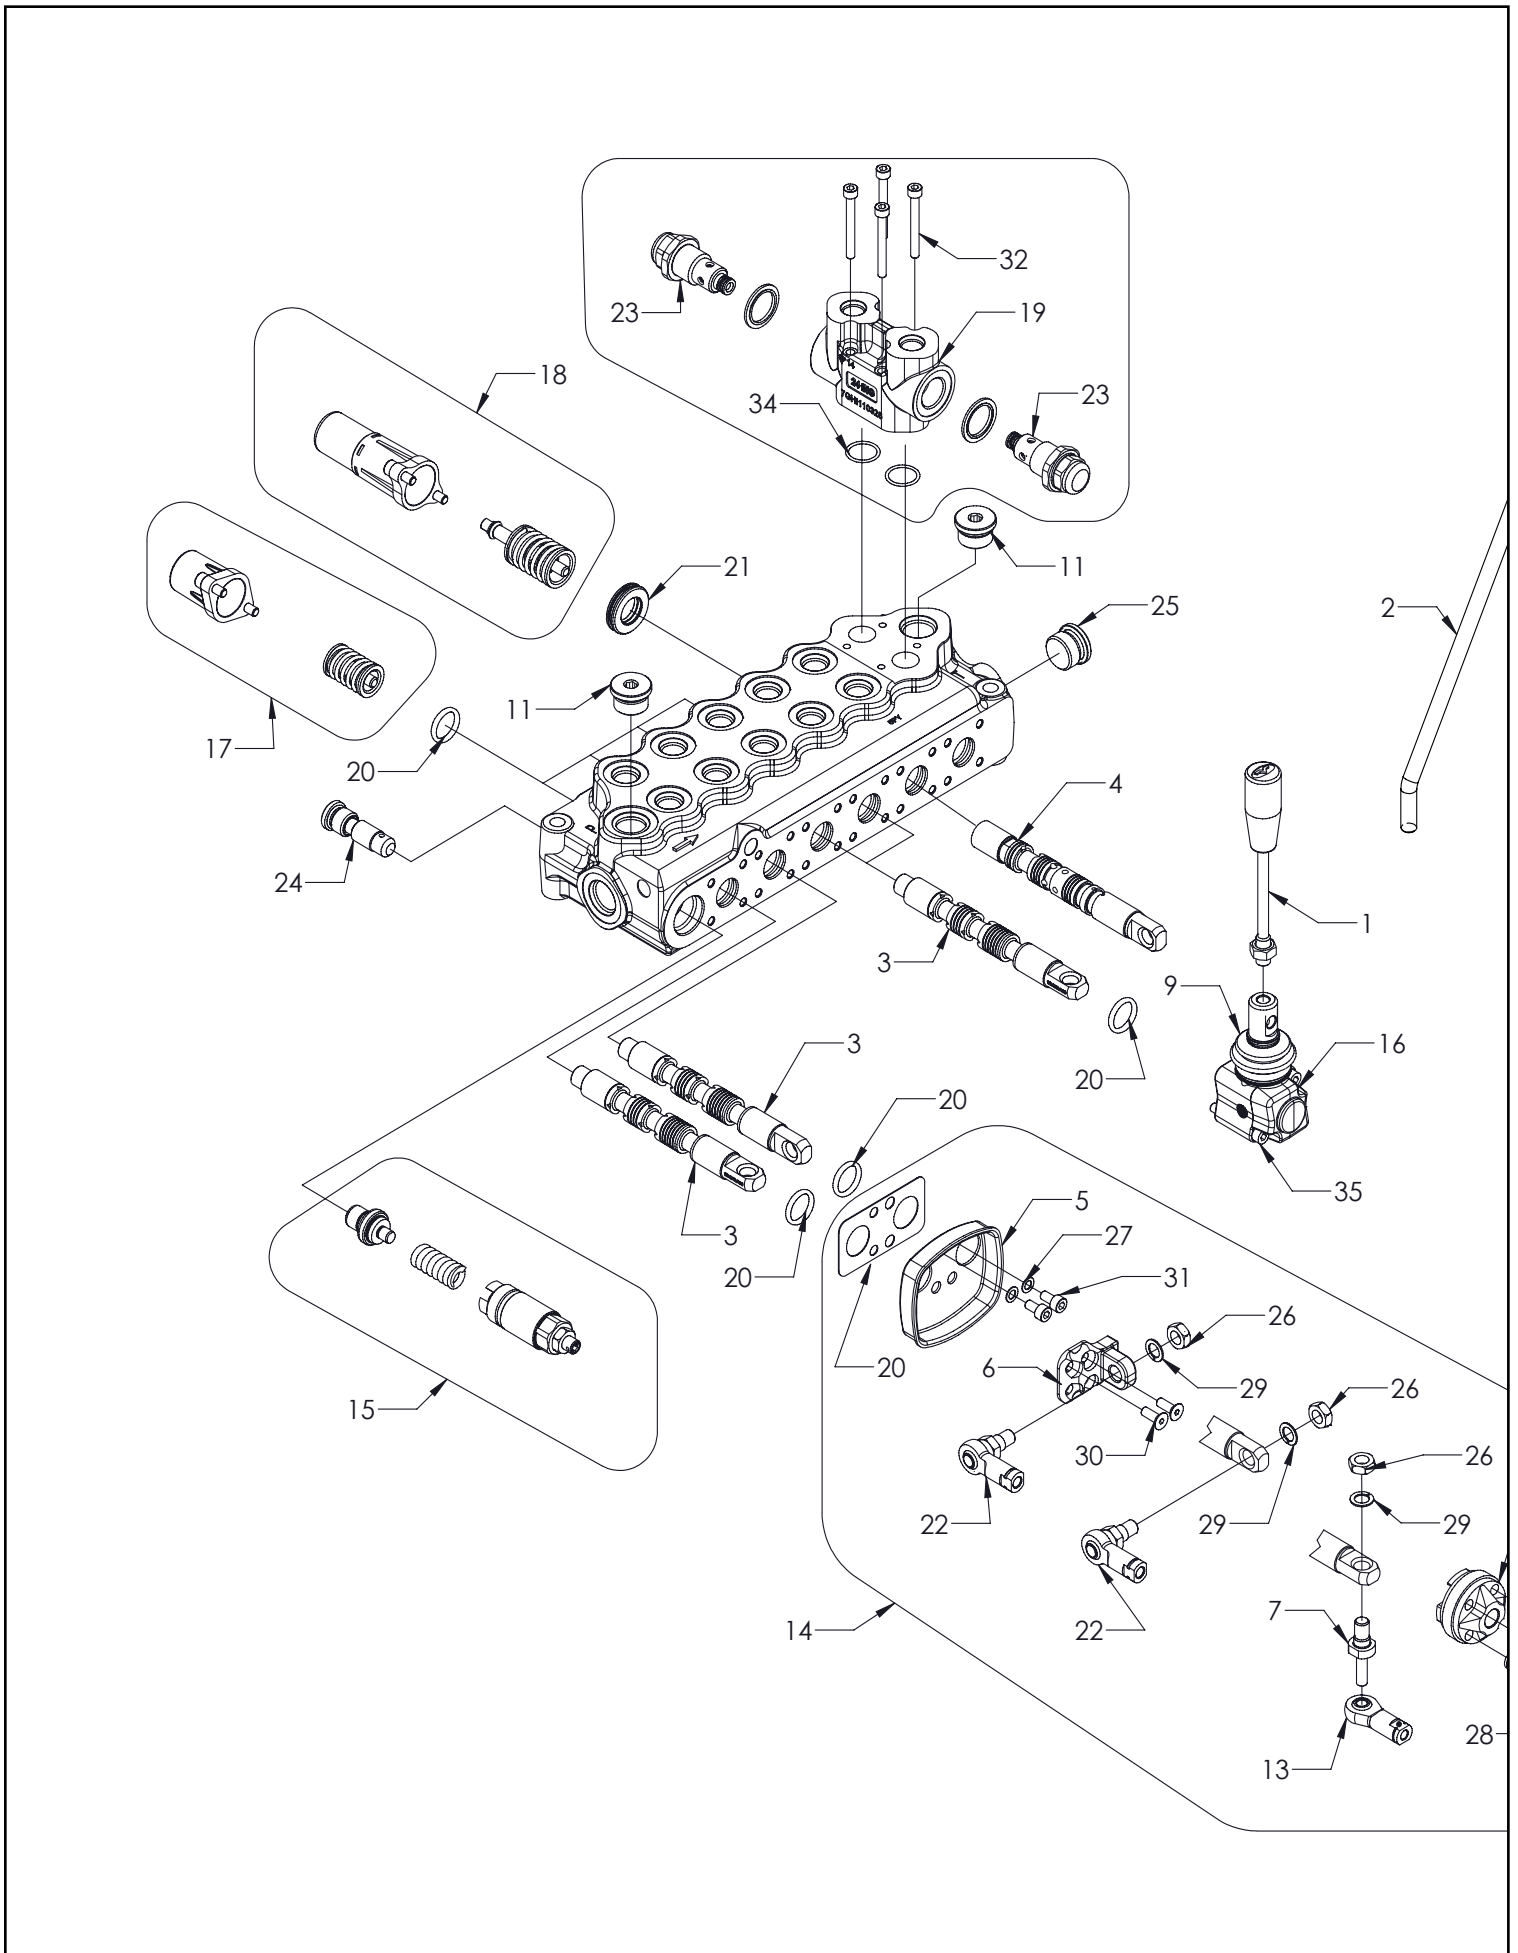

Z56202 VALVE PARTS BREAKDOWN

ITEM	PART NO.	DESCRIPTION	QTY.
1	170011012	AL01/M8X120 HANDLEVER (SHORT)	2
2	Z56910	AL08/M12X350 BENT LEVER (LONG)	2
3	3CU1210133	TIGHT FIT SPOOL	4
4	3CU1245620	FLOAT SPOOL	1
5	3FLA125130	LCB5 FLANGE	2
6	3FUL220101	LCB5 FULCRUM	2
7	3PER515415	LCB5 SPOOL PIN	2
8	3POR340241	LCB5 ADAPTER HANDLE	2
9	3SOF136240	L5 RUBBER BOOT ONLY	2
10	3SOF200701	LCB5 RUBBER BOOT	2
11	3XTAP822150	PLUG SAE8	2
12	4ACC210	TIE STRAP	2
13	4ART706020	LCB6 TUTHILL	2
14	5CLO206100	LCB6 COMPLETE JOYSTICK KIT	2
15	5KIT105413	RELIEF VALVE	1
16	5LEV105000	L5 LEVER BOX	2
17	5V08105000	SPRING CENTER KIT	4
18	5V13405020	FLOAT KIT	1
19	602001101	PORT RELIEF BLOCK	1
20	SK SD5/6	VALVE SEAL KIT (12 O-RINGS, 2 GASKETS)	1
21	XANE228061	RING	1
22	XART706020	LCB6 TUTHILL WITH BOLT	4
23	XCAR211113	PORT RELIEF CARTRIDGE	2
24	XKIT005000	LOAD CHECK	1
25	XTAP623170	OPEN CENTER PLUG	1
	AEK SD5	CLOSED CENTER PLUG	OPTION
26	Z77252	JAM NUT M8x1.25	10
27	Z77321	LOCK WASHER M5	8
28	Z77331	LOCK WASHER M6	6
29	Z77354	LOCK WASHER M8	6
30	Z77521	FHCS M5x0.8x14mm	8
31	Z77522	SHCS M5x0.8x10mm	8
32	Z77523	SHCS M5x0.8x45mm	4
33	Z77531	SHCS M6x1.0x25mm	6
34	OR 17.18X1.78	PORT RELIEF O-RING	2
35	Z77524	SHCS M5x0.8x35mm	8