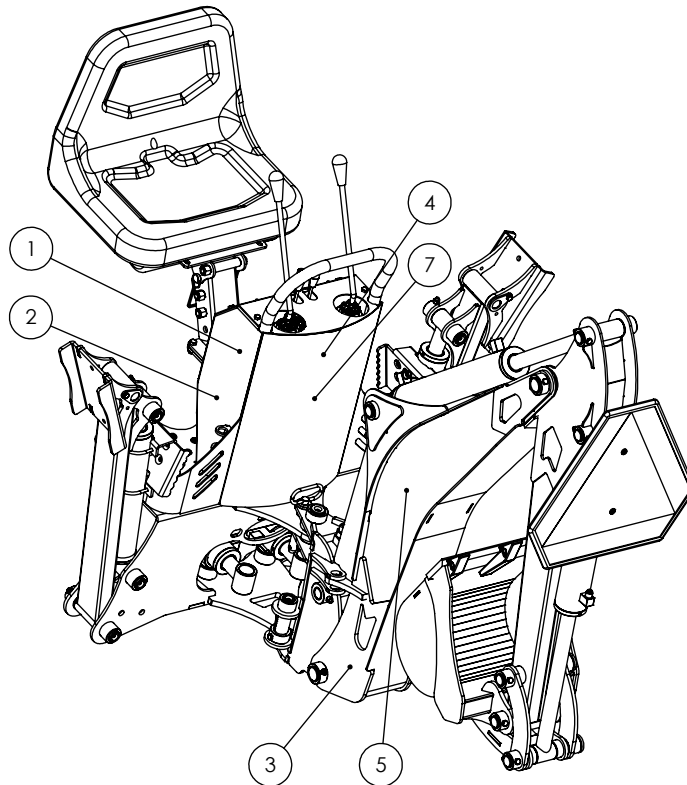

GX920 DECAL BREAKDOWN

ITEM	PART NO.	DESCRIPTION	QTY
1	Z94036	CAUTION - Read Manual	2
2	Z94037	Moving Boom Hazard	2
3	Z94038	WARNING - Install Lock Pin	3
4	Z94019	Made in Canada	3
5	Z94025	GX920 RH Curved Decal	1
6	Z94026	GX920 LH Curved Decal	1
7	Z94054	Wallenstein Ranchho	1