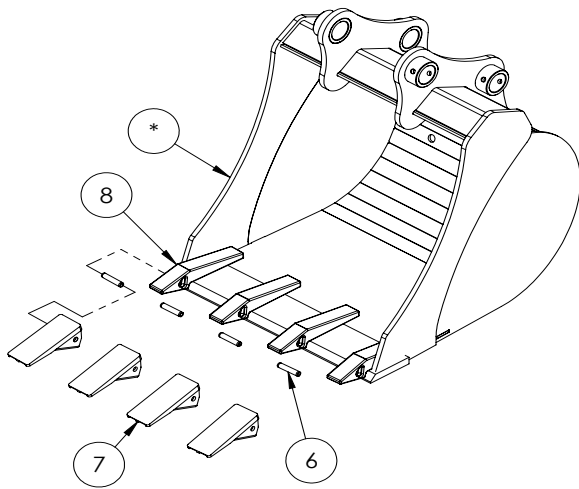

GX720 / GX920 BUCKETS

ITEM	PART NO.	Description	QTY.
*	3082A040	Bucket, 9" Large	
*	3082A050	Bucket, 12" Large	
*	3082A060	Bucket, 15" Large	
*	3082A070	Bucket, 18" Large	
*	3082A080	Bucket, 24" Large	
6	Z14181	Roll Pin 5/16 x 1-1/2	3,4,5
7	Z19902	Tooth, Backhoe Pin-on	3,4,5
8	Z19901	Stud, Backhoe Weld-on	3,4,5