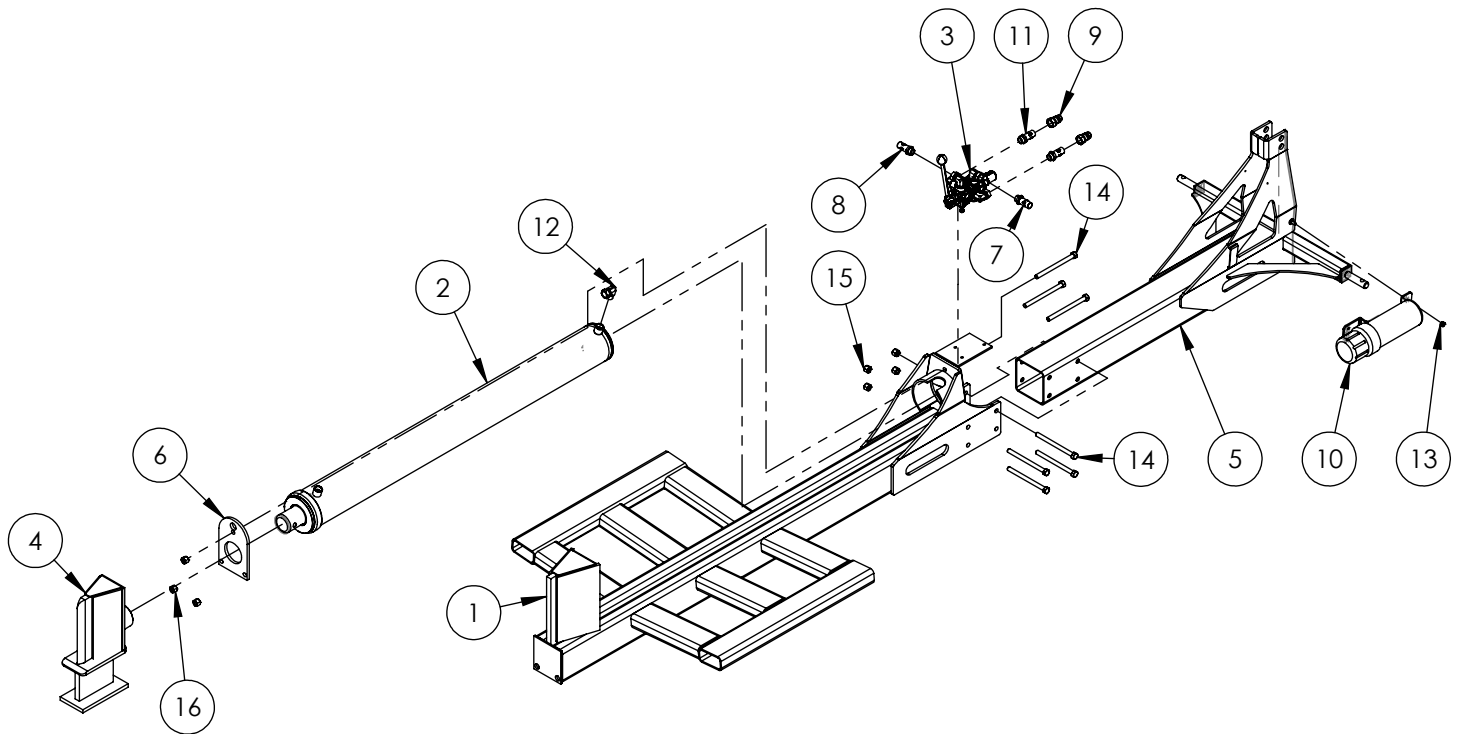

Cylinder	4
Main Parts	5
Valve and Fittings	6
Valve Assembly	7
Sliding Wedge	8
4-Way Optional Sliding Wedge	9
Decal Breakdown	10

4-1/2" x 48" STROKE CYLINDER PARTS

ITEM	PART NO.	DESCRIPTION	QTY
1	G450-250SA	4-1/2" Bore x 2-1/2" Rod Gland With Seals	1
2	P100-450SA	4-1/2" Bore Piston With Seals	1
3	2013C3014	Barrel, 4-1/2"	1
4	2013C3012	Rod, 2-1/2x 1	1
5	Z72292G8	Hex Lock Nut 1NF Grade 8	1
6	SLK-4525	Seal Kit, 4-1/2 x 2-1/2	1

WX330 Parts Breakdown

ITEM	PART NO.	DESCRIPTION	QTY
1	2013W312	Weldment, WX330	1
2	2013C301	Cylinder, 4-1/2 x 48" x 2-1/2	1
3	2011A103	Assembly, Valve with Fittings	1
4	2032A202	Wedge, Large Sliding Assy	1
5	2013W304	Weldment, 3pt WX330	1
6	2032S213	Plate, Cylinder Retaining	1
7	Z52301	1/2 Hose MP08 x MP08 x 16"	1
8	Z52310	1/2 Hose MP08 x MP08 x 48"	1
9	Z51926	FP08 x Pioneer Coupler	2
10	Z96503	Manual Tube 3-1/2 Short	1
11	Z52312	1/2 Hose, 1/2MPx1/2MPx 96"	2
12	Z51331	Elbow 90 MP x FPX 0808	1
13	Z72221	Hex Lock Nut 5/16NC	1
14	Z71565	Hex Bolt, 1/2NC x 6-1/2	7
15	Z72251	Hex Lock Nut 1/2NC	4
16	Z72251	Hex Lock Nut 1/2NC	3

VALVE AND FITTINGS PARTS BREAKDOWN

ITEM	PART NO.	Description	QTY.
1	Z51331	Elbow 90 MP x FPX 0808	4
2	Z56209	Valve, Single Function Detent	1
3	*Z56210*	Valve, Closed Center	*
4	Z56915	Complete Handle Kit for Z56209	1
5	Z72111	Hex Lock Nut 1/4NC	3
6	Z75114	SHCS, 1/4NC x 1-3/4	3