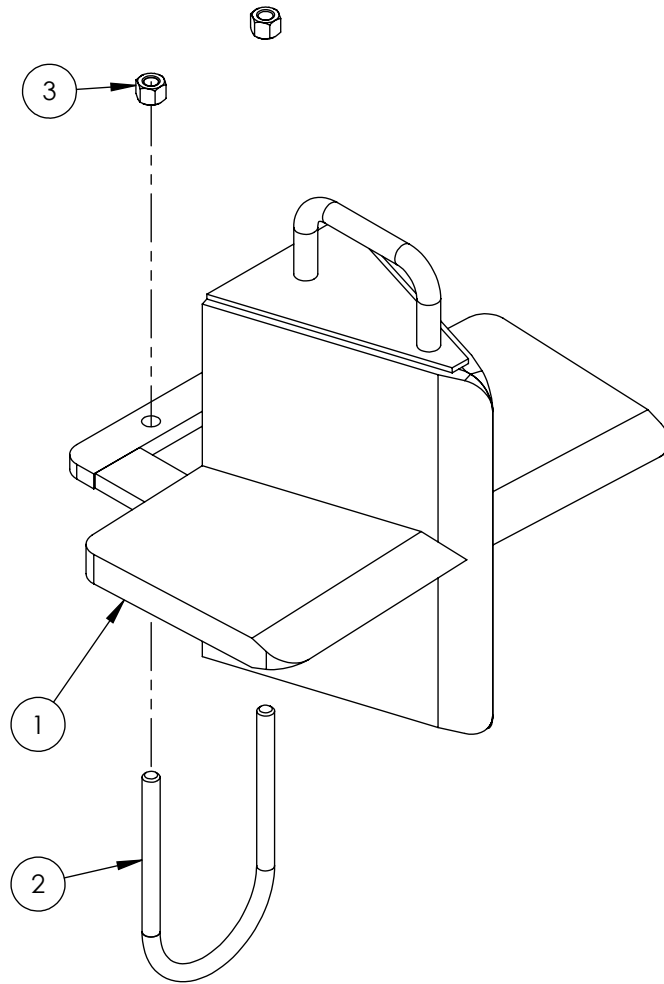

CLOSED CENTER VALVE REQUIRED FOR "C" MODELS.

Valve Assembly

ITEM NO.	QTY.	PART NO.	DESCRIPTION
1	1	B5057	7/16 BALL
2	4	DC7604	3/16 BALL
3	1	SF306	RETAINER
4	1	SF477L	SH LS ENDCAP
5	1	SF480	SD SLEEVE
6	1	SF483	SPACER
7	2	SF486	ALLEN SCREW
8	2	SF489	CENTER STOP
9	1	SF490	CENTERING SPRING
10	1	SF492	HOUSING
11	1	SF315	SPACER
12	1	LS305	DETENT SPRING
13	1	DC7583	O-RING 3-902
14	1	SF496	METRIC O-RING
15	1	LS306	LS WIPER
16	1	SF502	5/16 LOCK WASHER
17	1	SF503	SPRING PLUNGER
18	1	SF504	5/16 HEX JAM NUT

SECTION A-A

ITEM NO.	QTY.	PART NO.	DESCRIPTION
1	1	A0CASTB	AO CASTING
2	1	LS304T4J	SPOOL
3	1	P1740	NAME TAG
4	1	SF305	WIPER
5	1	SF304	QUAD RING
6	1	SUB-LS	SUB-LS
1	1	B5057	7/16 BALL
4	4	DC7604	3/16 BALL
1	1	SF306	RETAINER
1	1	SF477L	SH LS ENDCAP
1	1	XDC672	LS SLEEVE
1	1	SF483	SPACER
2	2	SF486	ALLEN SCREW
2	2	SF489	CENTER STOP
1	1	SF490	CENTERING SPRING
1	1	SF492	HOUSING
1	1	SF315	SPACER
1	1	LS305	DETENT SPRING
1	1	DC7583	O-RING 3-902
1	1	SF496	O-RING, BLUE, METRIC
1	1	LS306	LS WIPER
1	1	SF502	5/16 LOCK WASHER
1	1	SF503	PLUNGER, SPRING
1	1	SF504	5/16 HEX JAM NUT
7	1	SUB-R	RELIEF
1	1	P1603	CAP NUT
1	1	SF322	O-RING 2-016
1	1	SF364A	ADJ. SCREW
1	1	B505	SPRING
1	1	SF361A	POPPET
8	1	Z56915	HANDLE KIT
1	1	SF377	RETAINER
1	1	SF376	SEAL RETAINER
1	1	SF367A	CLEVIS
1	1	SF368	HANDLE
2	2	SF369	PIN
2	2	P1767	PIN GLIP
1	1	HPS	MACH. SCREW
1	1	SF311	KNOB
1	1	SF308	CAP SCREW
1	1	SF303T4J	SPOOL
9	1	P1654	WARNING TAG

2032A202 SLIDING WEDGE PARTS BREAKDOWN

ITEM	PART NO.	Description	QTY.
1	2014S414	Plate, Sliding Wedge Capture	1
2	2032W203	Wedge, Large Sliding	1
3	Z71540	Hex Bolt 1/2NC x 4	1
4	Z71576	Hex Bolt 1/2NF x 1-1/2	4
5	Z72251	Hex Lock Nut 1/2NC	1