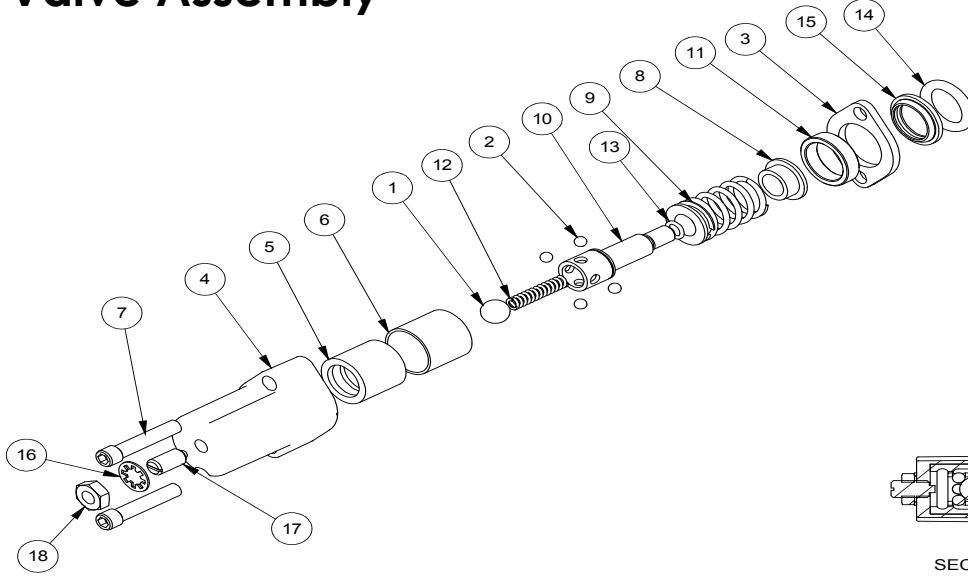

Cylinder	4
Main Parts	5
Valve and Fittings	6
Valve Assembly	7
Sliding Wedge	8
4-Way Optional Sliding Wedge	9
Decal Breakdown	10

4-1/2" x 48" STROKE CYLINDER PARTS

ITEM	PART NO.	DESCRIPTION	QTY
1	G450-250SA	4-1/2" Bore x 2-1/2" Rod Gland With Seals	1
2	P100-450SA	4-1/2" Bore Piston With Seals	1
3	2013C3014	Barrel, 4-1/2"	1
4	2013C3012	Rod, 2-1/2x 1	1
5	Z72292G8	Hex Lock Nut 1NF Grade 8	1
6	SLK-4525	Seal Kit, 4-1/2 x 2-1/2	1

WX330 Parts Breakdown

ITEM	PART NO.	DESCRIPTION	QTY
1	2013W312	Weldment, WX330	1
2	2013C301	Cylinder, 4-1/2 x 48" x 2-1/2	1
3	2011A103	Assembly, Valve with Fittings	1
4	2032A202	Wedge, Large Sliding Assy	1
5	2013W304	Weldment, 3pt WX330	1
6	2032S213	Plate, Cylinder Retaining	1
7	Z52301	1/2 Hose MP08 x MP08 x 16"	1
8	Z52310	1/2 Hose MP08 x MP08 x 48"	1
9	Z51926	FP08 x Pioneer Coupler	2
10	Z96503	Manual Tube 3-1/2 Short	1
11	Z52312	1/2 Hose, 1/2MPx1/2MPx 96"	2
12	Z51331	Elbow 90 MP x FPX 0808	1
13	Z72221	Hex Lock Nut 5/16NC	1
14	Z71565	Hex Bolt, 1/2NC x 6-1/2	7
15	Z72251	Hex Lock Nut 1/2NC	4
16	Z72251	Hex Lock Nut 1/2NC	3

VALVE AND FITTINGS PARTS BREAKDOWN

ITEM	PART NO.	Description	QTY.
1	Z51331	Elbow 90 MP x FPX 0808	4
2	Z56209	Valve, Single Function Detent	1
3	*Z56210*	Valve, Closed Center	*
4	Z56915	Complete Handle Kit for Z56209	1
5	Z72111	Hex Lock Nut 1/4NC	3
6	Z75114	SHCS, 1/4NC x 1-3/4	3

CLOSED CENTER VALVE REQUIRED FOR "C" MODELS.

Valve Assembly

ITEM NO.	QTY.	PART NO.	DESCRIPTION
1	1	B5057	7/16 BALL
2	4	DC7604	3/16 BALL
3	1	SF306	RETAINER
4	1	SF477L	SH LS ENDCAP
5	1	SF480	SD SLEEVE
6	1	SF483	SPACER
7	2	SF486	ALLEN SCREW
8	2	SF489	CENTER STOP
9	1	SF490	CENTERING SPRING
10	1	SF492	HOUSING
11	1	SF315	SPACER
12	1	LS305	DETENT SPRING
13	1	DC7583	O-RING 3-902
14	1	SF496	METRIC O-RING
15	1	LS306	LS WIPER
16	1	SF502	5/16 LOCK WASHER
17	1	SF503	SPRING PLUNGER
18	1	SF504	5/16 HEX JAM NUT