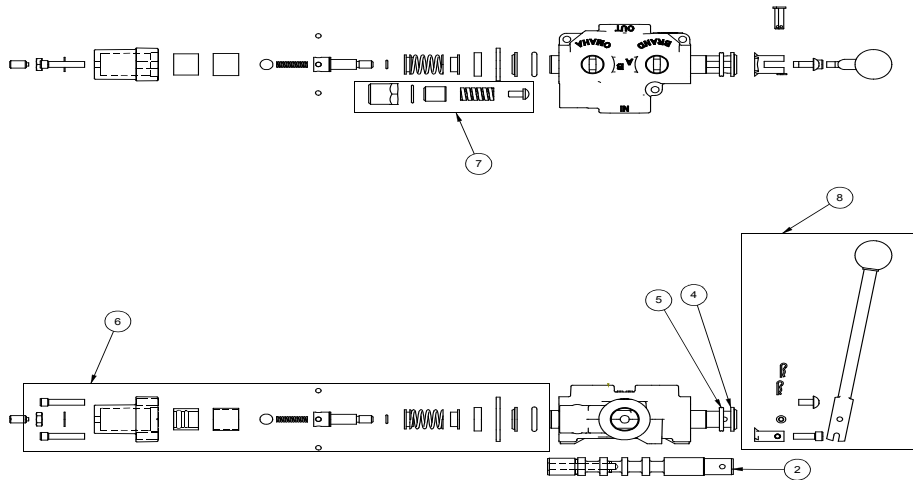

ITEM NO.	QTY.	PART NO.	DESCRIPTION
1	1	A0CASTB	AO CASTING
2	1	LS304T4J	SPOOL
3	1	P1740	NAME TAG
4	1	SF305	WIPER
5	1	SF304	QUAD RING
6	1	SUB-LS	SUB-LS
1	1	B5057	7/16 BALL
4	4	DC7604	3/16 BALL
1	1	SF306	RETAINER
1	1	SF477L	SH LS ENDCAP
1	1	XDC672	LS SLEEVE
1	1	SF483	SPACER
2	2	SF486	ALLEN SCREW
2	2	SF489	CENTER STOP
1	1	SF490	CENTERING SPRING
1	1	SF492	HOUSING
1	1	SF315	SPACER
1	1	LS305	DETENT SPRING
1	1	DC7583	O-RING 3-902
1	1	SF496	O-RING, BLUE, METRIC
1	1	LS306	LS WIPER
1	1	SF502	5/16 LOCK WASHER
1	1	SF503	PLUNGER, SPRING
1	1	SF504	5/16 HEX JAM NUT
7	1	SUB-R	RELIEF
1	1	P1603	CAP NUT
1	1	SF322	O-RING 2-016
1	1	SF364A	ADJ. SCREW
1	1	B505	SPRING
1	1	SF361A	POPPET
8	1	Z56915	HANDLE KIT
1	1	SF377	RETAINER
1	1	SF376	SEAL RETAINER
1	1	SF367A	CLEVIS
1	1	SF368	HANDLE
2	2	SF369	PIN
2	2	P1767	PIN GLIP
1	1	HPS	MACH. SCREW
1	1	SF311	KNOB
1	1	SF308	CAP SCREW
1	1	SF303T4J	SPOOL
9	1	P1654	WARNING TAG