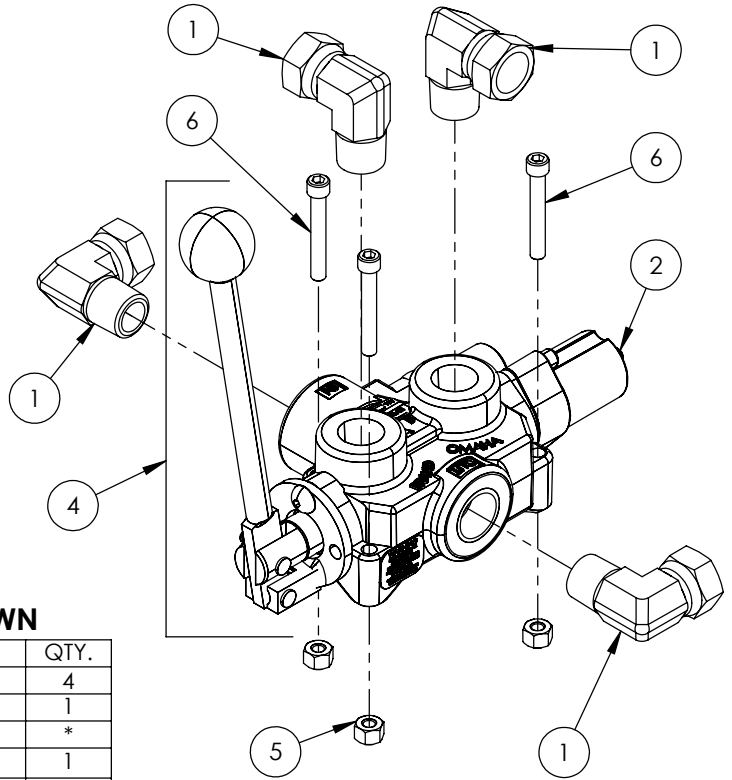

Cylinder	4
Main Parts	5
Valve and Fittings	6
Valve Assembly	7
Sliding Wedge	8
4-Way Optional Sliding Wedge	9
Decal Breakdown	10

4-1/2" x 48" STROKE CYLINDER PARTS

ITEM	PART NO.	DESCRIPTION	QTY
1	G450-250SA	4-1/2" Bore x 2-1/2" Rod Gland With Seals	1
2	P100-450SA	4-1/2" Bore Piston With Seals	1
3	2013C3014	Barrel, 4-1/2"	1
4	2013C3012	Rod, 2-1/2x 1	1
5	Z72292G8	Hex Lock Nut 1NF Grade 8	1
6	SLK-4525	Seal Kit, 4-1/2 x 2-1/2	1

WX330 Parts Breakdown

ITEM	PART NO.	DESCRIPTION	QTY
1	2013W312	Weldment, WX330	1
2	2013C301	Cylinder, 4-1/2 x 48" x 2-1/2	1
3	2011A103	Assembly, Valve with Fittings	1
4	2032A202	Wedge, Large Sliding Assy	1
5	2013W304	Weldment, 3pt WX330	1
6	2032S213	Plate, Cylinder Retaining	1
7	Z52301	1/2 Hose MP08 x MP08 x 16"	1
8	Z52310	1/2 Hose MP08 x MP08 x 48"	1
9	Z51926	FP08 x Pioneer Coupler	2
10	Z96503	Manual Tube 3-1/2 Short	1
11	Z52312	1/2 Hose, 1/2MPx1/2MPx 96"	2
12	Z51331	Elbow 90 MP x FPX 0808	1
13	Z72221	Hex Lock Nut 5/16NC	1
14	Z71565	Hex Bolt, 1/2NC x 6-1/2	7
15	Z72251	Hex Lock Nut 1/2NC	4
16	Z72251	Hex Lock Nut 1/2NC	3

VALVE AND FITTINGS PARTS BREAKDOWN

ITEM	PART NO.	Description	QTY.
1	Z51331	Elbow 90 MP x FPX 0808	4
2	Z56209	Valve, Single Function Detent	1
3	*Z56210*	Valve, Closed Center	*
4	Z56915	Complete Handle Kit for Z56209	1
5	Z72111	Hex Lock Nut 1/4NC	3
6	Z75114	SHCS, 1/4NC x 1-3/4	3

CLOSED CENTER VALVE REQUIRED FOR "C" MODELS.

Valve Assembly

ITEM NO.	QTY.	PART NO.	DESCRIPTION
1	1	B5057	7/16 BALL
2	4	DC7604	3/16 BALL
3	1	SF306	RETAINER
4	1	SF477L	SH LS ENDCAP
5	1	SF480	SD SLEEVE
6	1	SF483	SPACER
7	2	SF486	ALLEN SCREW
8	2	SF489	CENTER STOP
9	1	SF490	CENTERING SPRING
10	1	SF492	HOUSING
11	1	SF315	SPACER
12	1	LS305	DETENT SPRING
13	1	DC7583	O-RING 3-902
14	1	SF496	METRIC O-RING
15	1	LS306	LS WIPER
16	1	SF502	5/16 LOCK WASHER
17	1	SF503	SPRING PLUNGER
18	1	SF504	5/16 HEX JAM NUT