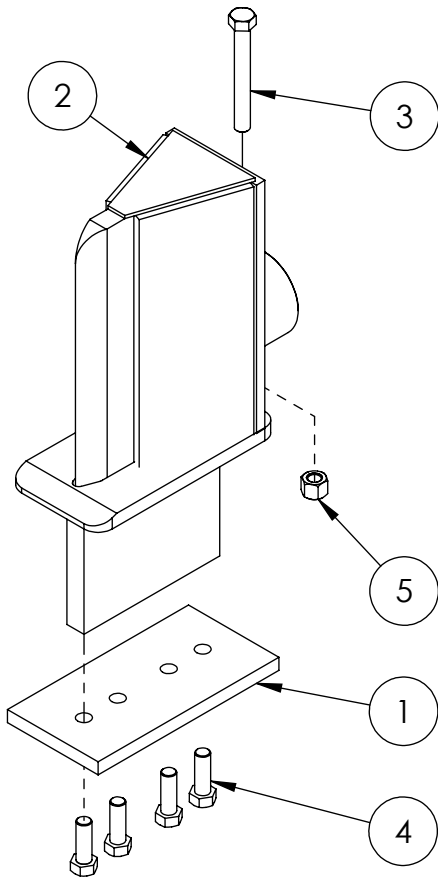

VALVE AND FITTINGS PARTS BREAKDOWN

ITEM	PART NO.	Description	QTY.
1	Z51331	Elbow 90 MP x FPX 0808	4
2	Z56209	Valve, Single Function Detent	1
3	*Z56210*	Valve, Closed Center	*
4	Z56915	Complete Handle Kit for Z56209	1
5	Z72111	Hex Lock Nut 1/4NC	3
6	Z75114	SHCS, 1/4NC x 1-3/4	3

CLOSED CENTER VALVE REQUIRED FOR "C" MODELS.

Valve Assembly

ITEM NO.	QTY.	PART NO.	DESCRIPTION
1	1	B5057	7/16 BALL
2	4	DC7604	3/16 BALL
3	1	SF306	RETAINER
4	1	SF477L	SH LS ENDCAP
5	1	SF480	SD SLEEVE
6	1	SF483	SPACER
7	2	SF486	ALLEN SCREW
8	2	SF489	CENTER STOP
9	1	SF490	CENTERING SPRING
10	1	SF492	HOUSING
11	1	SF315	SPACER
12	1	LS305	DETENT SPRING
13	1	DC7583	O-RING 3-902
14	1	SF496	METRIC O-RING
15	1	LS306	LS WIPER
16	1	SF502	5/16 LOCK WASHER
17	1	SF503	SPRING PLUNGER
18	1	SF504	5/16 HEX JAM NUT

SECTION A-A

ITEM NO.	QTY.	PART NO.	DESCRIPTION
1	1	A0CASTB	AO CASTING
2	1	LS304T4J	SPOOL
3	1	P1740	NAME TAG
4	1	SF305	WIPER
5	1	SF304	QUAD RING
6	1	SUB-LS	SUB-LS
1	1	B5057	7/16 BALL
4	4	DC7604	3/16 BALL
1	1	SF306	RETAINER
1	1	SF477L	SH LS ENDCAP
1	1	XDC672	LS SLEEVE
1	1	SF483	SPACER
2	2	SF486	ALLEN SCREW
2	2	SF489	CENTER STOP
1	1	SF490	CENTERING SPRING
1	1	SF492	HOUSING
1	1	SF315	SPACER
1	1	LS305	DETENT SPRING
1	1	DC7583	O-RING 3-902
1	1	SF496	O-RING, BLUE, METRIC
1	1	LS306	LS WIPER
1	1	SF502	5/16 LOCK WASHER
1	1	SF503	PLUNGER, SPRING
1	1	SF504	5/16 HEX JAM NUT
7	1	SUB-R	RELIEF
1	1	P1603	CAP NUT
1	1	SF322	O-RING 2-016
1	1	SF364A	ADJ. SCREW
1	1	B505	SPRING
1	1	SF361A	POPPET
8	1	Z56915	HANDLE KIT
1	1	SF377	RETAINER
1	1	SF376	SEAL RETAINER
1	1	SF367A	CLEVIS
1	1	SF368	HANDLE
2	2	SF369	PIN
2	2	P1767	PIN GLIP
1	1	HPS	MACH. SCREW
1	1	SF311	KNOB
1	1	SF308	CAP SCREW
1	1	SF303T4J	SPOOL
9	1	P1654	WARNING TAG