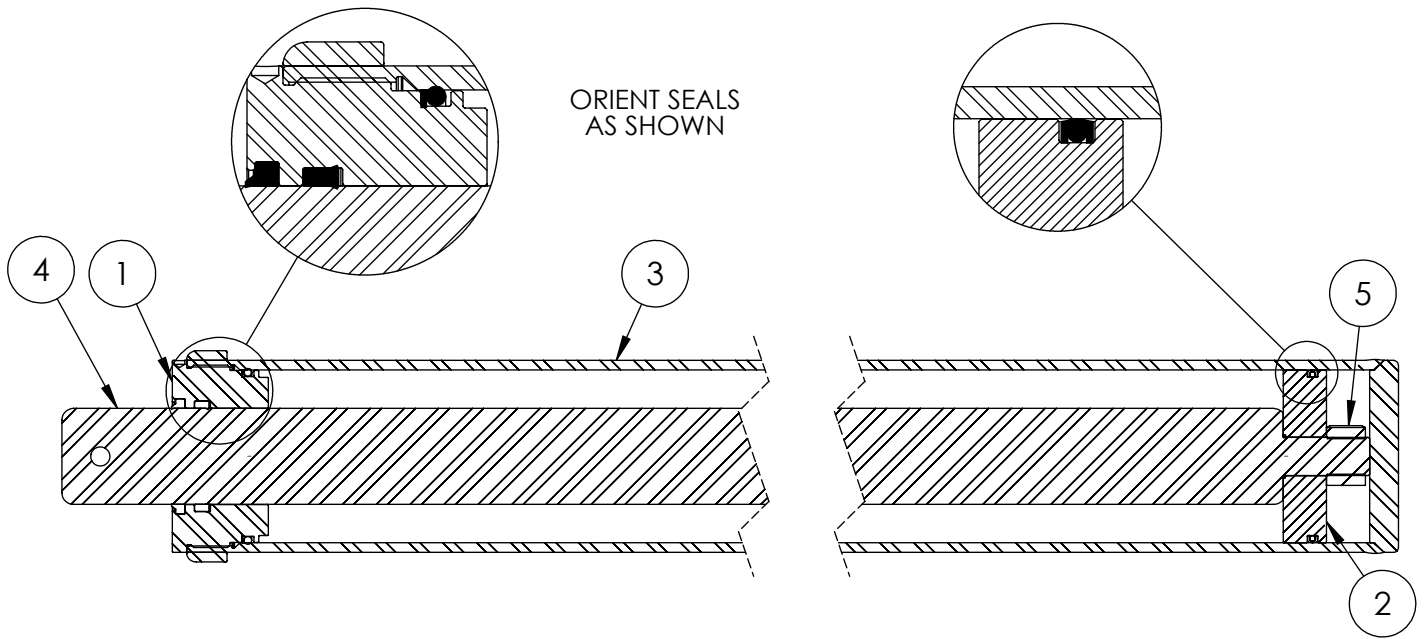

**WX330 Tractor Mount
Splitter Parts Manual
S/N 233037 to S/N 233041**

Foreword

EMB Mfg. has prepared this parts manual to assist customers in ordering quality OEM replacement parts.

Proper and regular service and replacing old, worn or broken parts with the correct Wallenstein parts are essential to prolonging the life of your Wallenstein product. Please refer to this manual before ordering any replacement parts.

Cylinder	4
Main Parts	5
Valve and Fittings	6
Valve Assembly	7
Sliding Wedge	8
4-Way Optional Sliding Wedge	9
Decal Breakdown	10

4-1/2" x 48" STROKE CYLINDER PARTS

ITEM	PART NO.	DESCRIPTION	QTY
1	G450-250SA	4-1/2" Bore x 2-1/2" Rod Gland With Seals	1
2	P100-450SA	4-1/2" Bore Piston With Seals	1
3	2013C3014	Barrel, 4-1/2"	1
4	2013C3012	Rod, 2-1/2x 1	1
5	Z72292G8	Hex Lock Nut 1NF Grade 8	1
6	SLK-4525	Seal Kit, 4-1/2 x 2-1/2	1