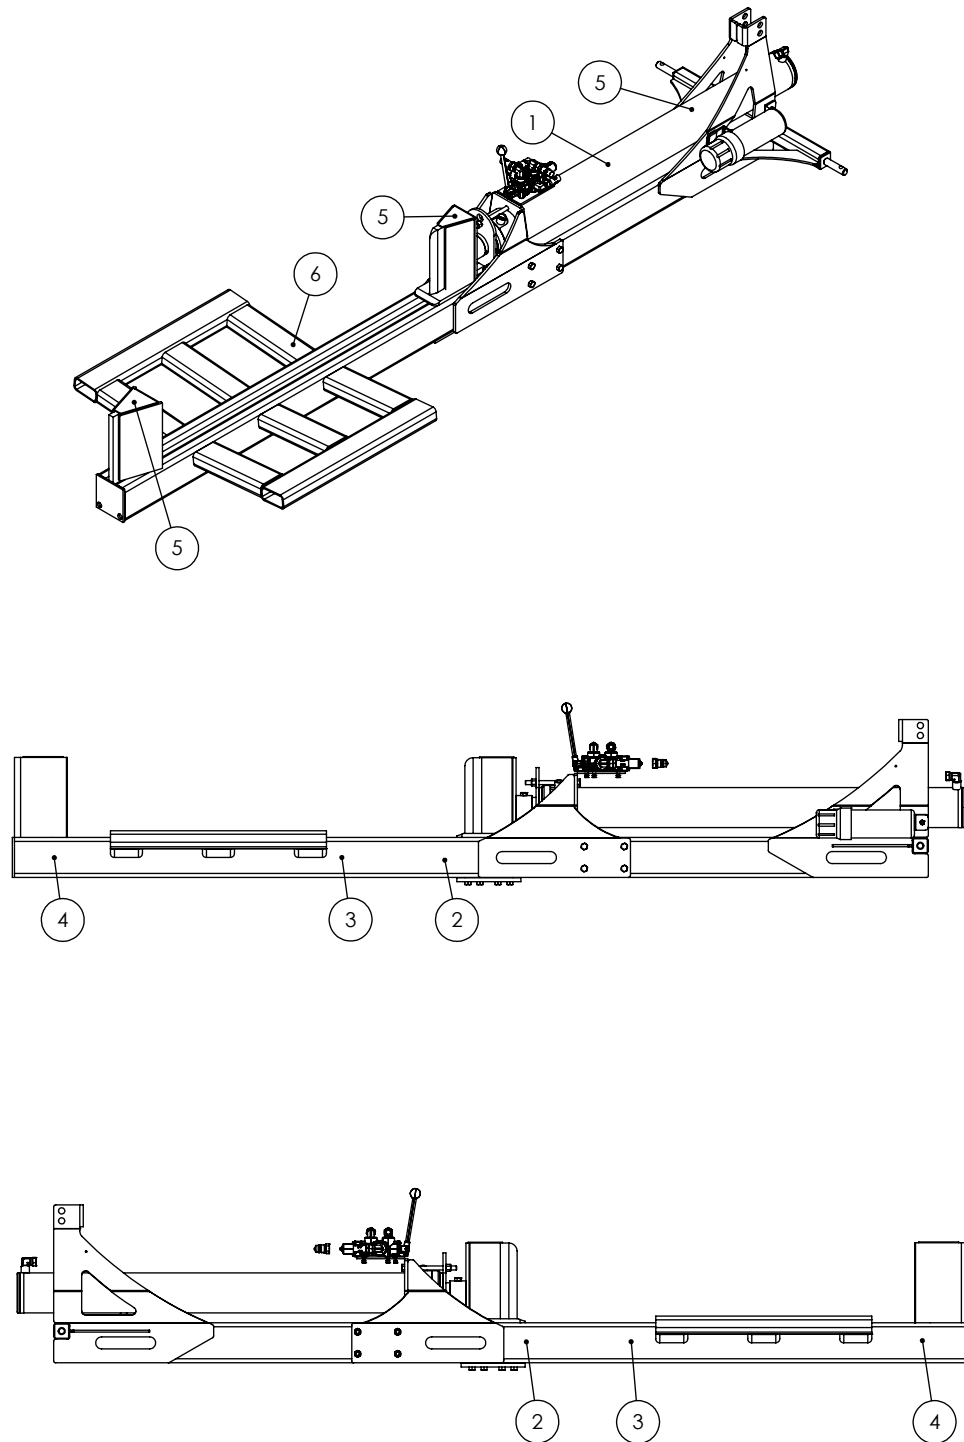

SECTION A-A

ITEM NO.	QTY.	PART NO.	DESCRIPTION
1	1	A0CASTB	AO CASTING
2	1	LS304T4J	SPOOL
3	1	P1740	NAME TAG
4	1	SF305	WIPER
5	1	SF304	QUAD RING
6	1	SUB-LS	SUB-LS
1	1	B5057	7/16 BALL
4	4	DC7604	3/16 BALL
1	1	SF306	RETAINER
1	1	SF477L	SH LS ENDCAP
1	1	XDC672	LS SLEEVE
1	1	SF483	SPACER
2	2	SF486	ALLEN SCREW
2	2	SF489	CENTER STOP
1	1	SF490	CENTERING SPRING
1	1	SF492	HOUSING
1	1	SF315	SPACER
1	1	LS305	DETENT SPRING
1	1	DC7583	O-RING 3-902
1	1	SF496	O-RING, BLUE, METRIC
1	1	LS306	LS WIPER
1	1	SF502	5/16 LOCK WASHER
1	1	SF503	PLUNGER, SPRING
1	1	SF504	5/16 HEX JAM NUT
7	1	SUB-R	RELIEF
1	1	P1603	CAP NUT
1	1	SF322	O-RING 2-016
1	1	SF364A	ADJ. SCREW
1	1	B505	SPRING
1	1	SF361A	POPPET
8	1	Z56915	HANDLE KIT
1	1	SF377	RETAINER
1	1	SF376	SEAL RETAINER
1	1	SF367A	CLEVIS
1	1	SF368	HANDLE
2	2	SF369	PIN
2	2	P1767	PIN GLIP
1	1	HPS	MACH. SCREW
1	1	SF311	KNOB
1	1	SF308	CAP SCREW
1	1	SF303T4J	SPOOL
9	1	P1654	WARNING TAG

2032A202 SLIDING WEDGE PARTS BREAKDOWN

ITEM	PART NO.	Description	QTY.
1	2014S414	Plate, Sliding Wedge Capture	1
2	2032W203	Wedge, Large Sliding	1
3	Z71540	Hex Bolt 1/2NC x 4	1
4	Z71576	Hex Bolt 1/2NF x 1-1/2	4
5	Z72251	Hex Lock Nut 1/2NC	1

W4130 4-Way Wedge (Optional)

ITEM	PART NO.	DESCRIPTION	QTY
1	2082W301	Weldment, Main 4-Way	1
2	2082S307	U-Bolt, 3 x 4	1
3	772231	Hex Lock Nut 3/8NC	2

WX320/330 DECAL BREAKDOWN

ITEM	PART NO.	DESCRIPTION	QTY
1	Z94039	CAUTION - Read Manual	1
2	Z94040	WARNING - Moving Wedge	2
3	Z94067	Clear Guide	2
4	Z94056	Wallenstein	2
5	Z94019	Made in Canada	3
6	Z94066	Apply Oil or Grease	1