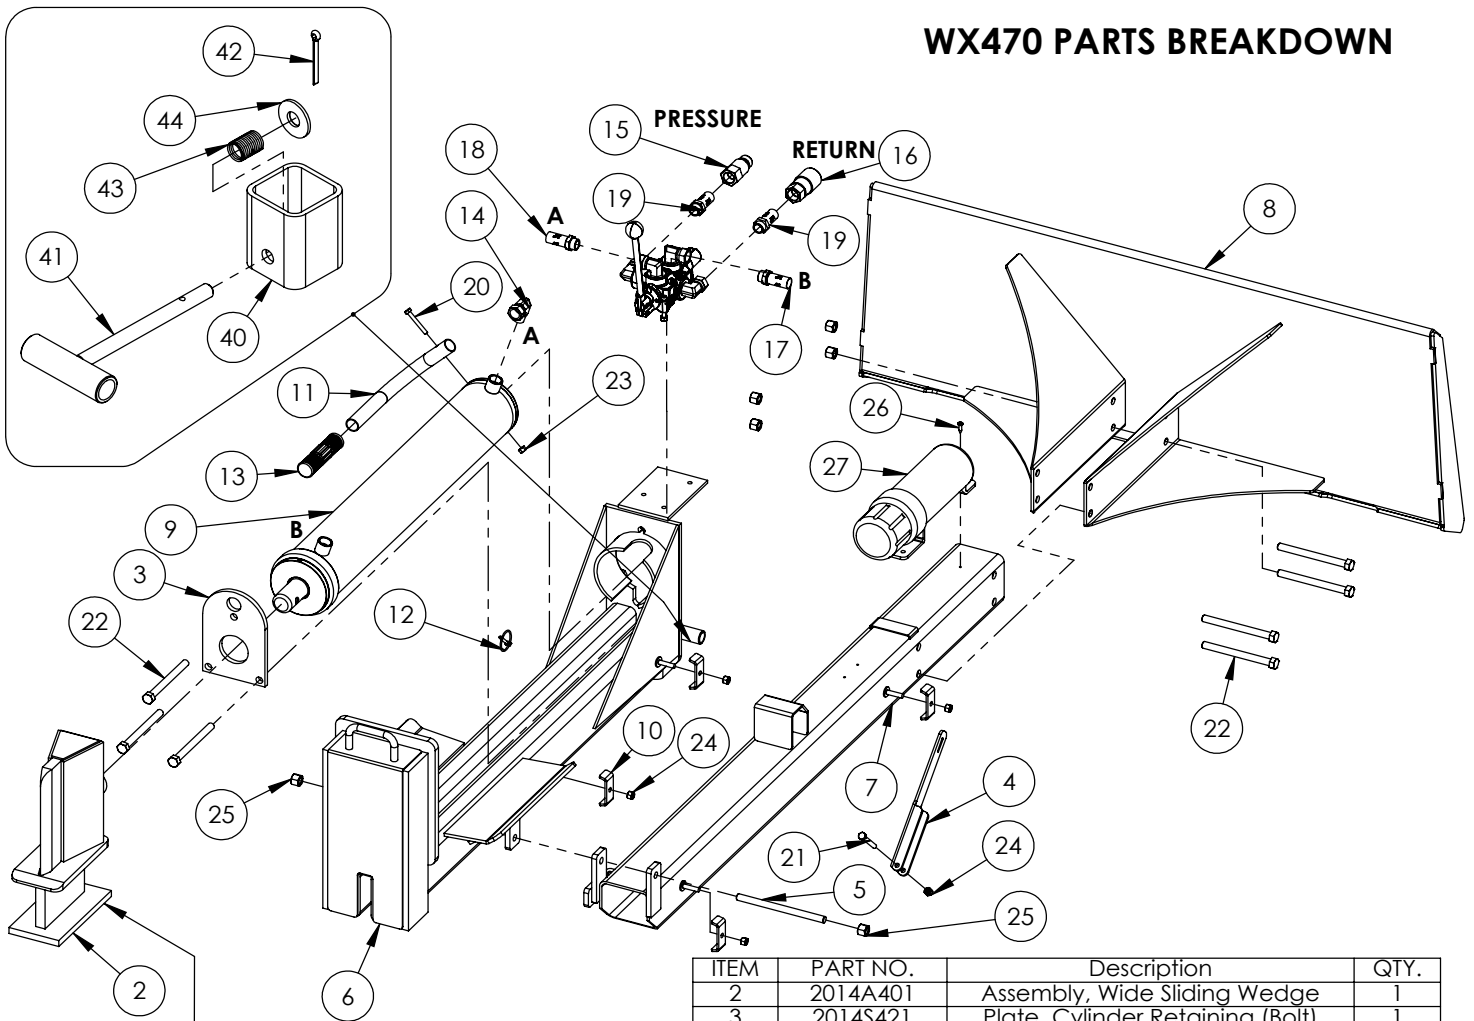

Cylinder	4
Main Parts	5
Valve	6
Valve and Fittings	8
4-Way Wedge (Optional)	9
Decal Breakdown	10

4" x 24" STROKE CYLINDER PARTS

ITEM	PART NO.	Description	QTY.
1	2011C1012	Rod, 1-1/2 x 1	1
2	2011C1014	Barrel, 4"	1
	2054C1015	*Barrel, 4" with Handle Base*	*
3	G400-150SA	4" Bore x 1-1/2" Rod Gland	1
4	P100-400SA	4" Bore Piston	1
5	SLK-4015	Seal Kit, 4 x 1-1/2	1
6	Z72292G8	Hex Lock Nut 1NF Grade 8	1

REQUIRED FOR HORIZONTAL / VERTICAL MODELS WITH HANDLE

WX470 PARTS BREAKDOWN

ITEM	PART NO.	Description	QTY.
2	2014A401	Assembly, Wide Sliding Wedge	1
3	2014S421	Plate, Cylinder Retaining (Bolt)	1
4	2016L002	Locking Latch	1
5	2016M602	Pin, Pivot Threaded	1
6	2016W601	Weldment, Hor / Ver Base	1
7	2016W605	Main Base, WX370	1
8	2036W605	Weldment, WX470 Skidsteer Plate	1
9	2054C401	Cylinder, 4 x 24 x 1-1/2	1
10	2054L412	Clamp, Two Hose	4
11	2054S414	Handle, Lift	1
12	Z12110	Latch Pin 3/16	1
13	Z19321	Grip, 1" x 5"	1
14	Z51331	Elbow 90 MP x FFX 0808	1
15	Z51919	Flat-Face, FP08 x MISO16028	1
16	Z51920	Flat Face FP08 x FISO 16028	1
17	Z52301	1/2 Hose MP08 x MP08 x 16"	1
18	Z52305	1/2 Hose, MP08 x MP08 x 24"	1
19	Z52324	1/2" Hose, 1/2MP x 1/2MP x 144"	2
20	Z71120	Hex Bolt 1/4NC x 2	1
21	Z71225	Hex Bolt 5/16NC x 2-1/2	1
22	Z71555	Hex Bolt 1/2NC x 5-1/2	7
23	Z72111	Hex Lock Nut 1/4NC	1
24	Z72221	Hex Lock Nut 5/16NC	5
25	Z72251	Hex Lock Nut 1/2NC	9
26	Z76721	Self-tapping Screw	1
27	Z96503	Manual Tube 3-1/2 Short	1
ITEM	PART NO.	Description	QTY.
30	2014S414	Plate, Sliding Wedge Capture	1
31	2014W402	Weldment, Sliding Wedge	1
32	Z71325	Hex Bolt 3/8NC x 2-1/2	1
33	Z71576	Hex Bolt 1/2NF x 1-1/2	4
34	Z72231	Hex Lock Nut 3/8NC	1
ITEM	PART NO.	Description	QTY.
40	2016S604	Housing, Latch Spring	1
41	2016W603	Handle, Spring Latch	1
42	Z12321	Cotter Pin 3/16 X 2-1/2	1
43	Z32301	Spring 19mm x 79mm Med	1
44	Z73250	Wide Flat Washer, 1/2	1