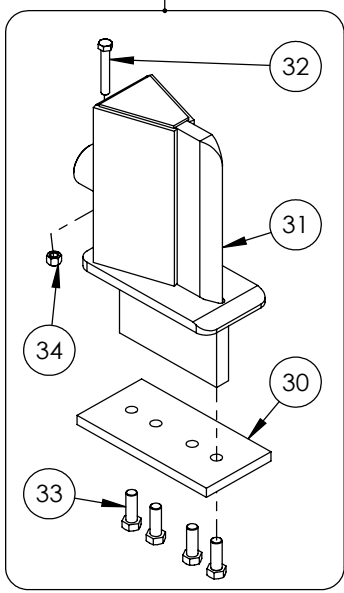

Cylinder	4
Main Parts	5
Valve	6
Valve and Fittings	8
4-Way Wedge (Optional)	9
Decal Breakdown	10

4" x 24" STROKE CYLINDER PARTS

ITEM	PART NO.	Description	QTY.
1	2011C1012	Rod, 1-1/2 x 1	1
2	2011C1014	Barrel, 4"	1
	2054C1015	*Barrel, 4" with Handle Base*	*
3	G400-150SA	4" Bore x 1-1/2" Rod Gland	1
4	P100-400SA	4" Bore Piston	1
5	SLK-4015	Seal Kit, 4 x 1-1/2	1
6	Z72292G8	Hex Lock Nut 1NF Grade 8	1

REQUIRED FOR HORIZONTAL / VERTICAL MODELS WITH HANDLE

WX470 PARTS BREAKDOWN

ITEM	PART NO.	Description	QTY.
2	2014A401	Assembly, Wide Sliding Wedge	1
3	2014S421	Plate, Cylinder Retaining (Bolt)	1
4	2016L002	Locking Latch	1
5	2016M602	Pin, Pivot Threaded	1
6	2016W601	Weldment, Hor / Ver Base	1
7	2016W605	Main Base, WX370	1
8	2036W605	Weldment, WX470 Skidsteer Plate	1
9	2054C401	Cylinder, 4 x 24 x 1-1/2	1
10	2054L412	Clamp, Two Hose	4
11	2054S414	Handle, Lift	1
12	Z12110	Latch Pin 3/16	1
13	Z19321	Grip, 1" x 5"	1
14	Z51331	Elbow 90 MP x FFX 0808	1
15	Z51919	Flat-Face, FP08 x MISO16028	1
16	Z51920	Flat Face FP08 x FISO 16028	1
17	Z52301	1/2 Hose MP08 x MP08 x 16"	1
18	Z52305	1/2 Hose, MP08 x MP08 x 24"	1
19	Z52324	1/2" Hose, 1/2MP x 1/2MP x 144"	2
20	Z71120	Hex Bolt 1/4NC x 2	1
21	Z71225	Hex Bolt 5/16NC x 2-1/2	1
22	Z71555	Hex Bolt 1/2NC x 5-1/2	7
23	Z72111	Hex Lock Nut 1/4NC	1
24	Z72221	Hex Lock Nut 5/16NC	5
25	Z72251	Hex Lock Nut 1/2NC	9
26	Z76721	Self-tapping Screw	1
27	Z96503	Manual Tube 3-1/2 Short	1
ITEM	PART NO.	Description	QTY.
30	2014S414	Plate, Sliding Wedge Capture	1
31	2014W402	Weldment, Sliding Wedge	1
32	Z71325	Hex Bolt 3/8NC x 2-1/2	1
33	Z71576	Hex Bolt 1/2NF x 1-1/2	4
34	Z72231	Hex Lock Nut 3/8NC	1
ITEM	PART NO.	Description	QTY.
40	2016S604	Housing, Latch Spring	1
41	2016W603	Handle, Spring Latch	1
42	Z12321	Cotter Pin 3/16 X 2-1/2	1
43	Z32301	Spring 19mm x 79mm Med	1
44	Z73250	Wide Flat Washer, 1/2	1