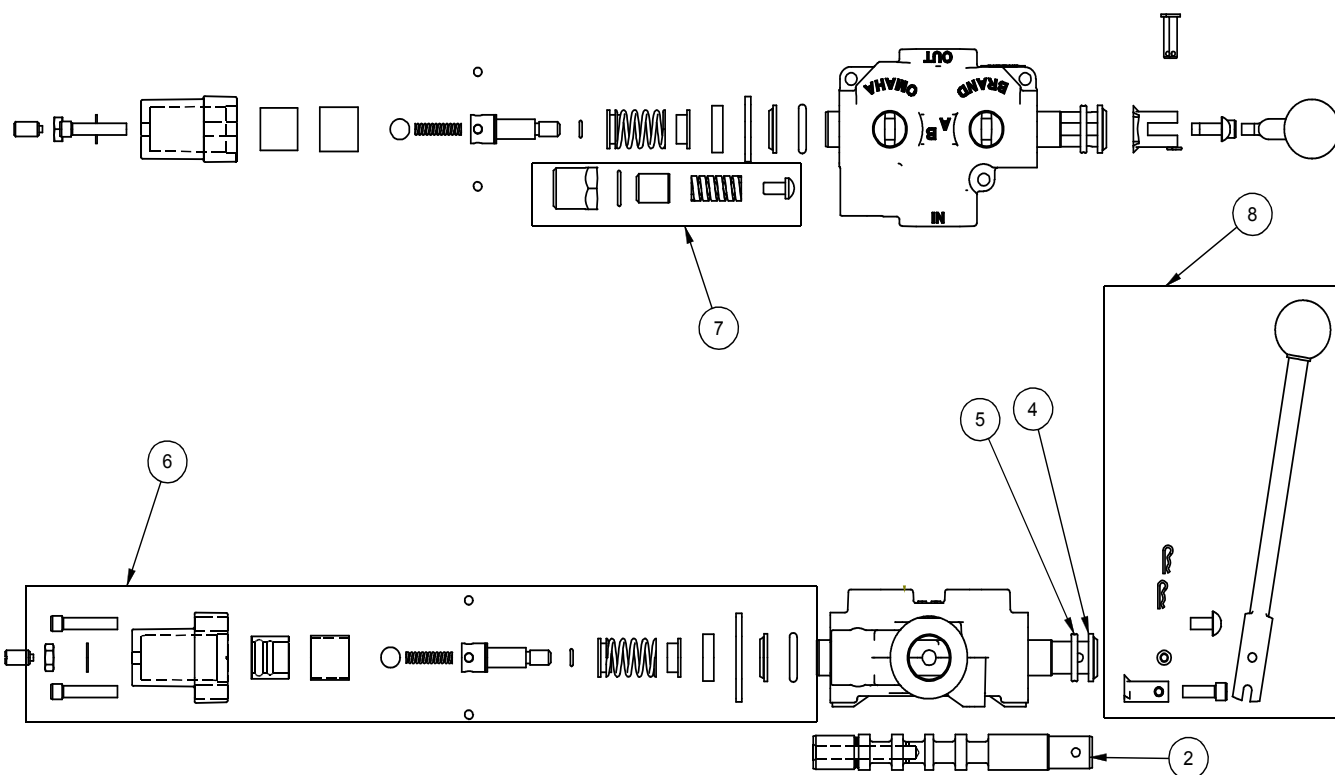

**Engine and Pump Ass'y  
#2064A505**

**Please Refer to your  
engine owners manual  
for maintenance and  
replacement parts**

**2064A505 PARTS BREAKDOWN**

ITEM	PART NO.	DESCRIPTION	QTY
1	Z46407	Shaft Coupler L075 x 7/16	1
2	Z46408	Coupler Spider L075	1
3	Z46433	Lovejoy Coupler, L075 x 7/8"	1
4	Z46521	Key, 3/16 x 3/16 x 7/8	1
5	Z46591	Woodruff Key, 3/32 x 1/2	1
6	Z47711	Subaru EA190V	1
7	Z53201	Pump, Two-Stage 11gpm	1
8	Z71255	Hex Bolt, 5/16NC x 5-1/2	2
9	Z74121	Set Screw 5/16NC	2

Horizontal Cylinder Assembly

2064A801 PARTS BREAKDOWN

ITEM	PART NO.	DESCRIPTION	QTY
1	2011C101	Cylinder, 4 x 24 x 1-1/2	1
2	2064L563	Gland Clamp Plate	1
3	2064L564	Cylinder Saddle	1
4	2064L802	Middle Gibb	2
5	2064L803	Top Gibb	2
6	2064L804	Bottom Sliding Gibb	2
7	2064W801	Weldment, Main Splitter Bed	1
8	2064W803	Weldment, Push Block	1
9	Z71325	Hex Bolt 3/8NC x 2-1/2	1
10	Z71515	Hex Bolt, 1/2NC x 1-1/2	2
11	Z71530	Hex Bolt, 1/2NC x 3"	2
12	Z72231	Hex Lock Nut 3/8NC	1
13	Z72251	Hex Lock Nut 1/2NC	10
14	Z76255	Carriage Bolt, 1/2NC x 2	6

**Valve Assembly:  
Single Function, Detent  
#Z56209**

ITEM NO.	QTY.	PART NO.	DESCRIPTION
1	1	AOCASTB	AO CASTING
2	1	LS304T4J	SPOOL
3	1	P1740	NAME TAG
4	1	SF305	WIPER
5	1	SF304	QUAD RING
6	1	SUB-LS	SUB-LS
	1	B5057	7/16 BALL
	4	DC7604	3/16 BALL
	1	SF306	RETAINER
	1	SF477L	SH LS ENDCAP
	1	XDC672	LS SLEEVE
	1	SF483	SPACER
	2	SF486	ALLEN SCREW
	2	SF489	CENTER STOP
	1	SF490	CENTERING SPRING
	1	SF492	HOUSING
	1	SF315	SPACER
	1	LS305	DETENT SPRING
	1	DC7583	O-RING 3-902
	1	SF496	O-RING, BLUE, METRIC
	1	LS306	LS WIPER
	1	SF502	5/16 LOCK WASHER
	1	SF503	PLUNGER, SPRING
	1	SF504	5/16 HEX JAM NUT
7	1	SUB-R	RELIEF
	1	P1603	CAP NUT
	1	SF322	O-RING 2-016
	1	SF364A	ADJ. SCREW
	1	B505	SPRING
	1	SF361A	POPPET
8	1	Z56915	HANDLE KIT
	1	SF377	RETAINER
	1	SF376	SEAL RETAINER
	1	SF367A	CLEVIS
	1	SF368	HANDLE
	2	SF369	PIN
	2	P1767	PIN CLIP
	1	HP5	MACH. SCREW
	1	SF311	KNOB
	1	SF308	CAP SCREW
	1	SF303T4J	SPOOL
9	1	P1654	WARNING TAG