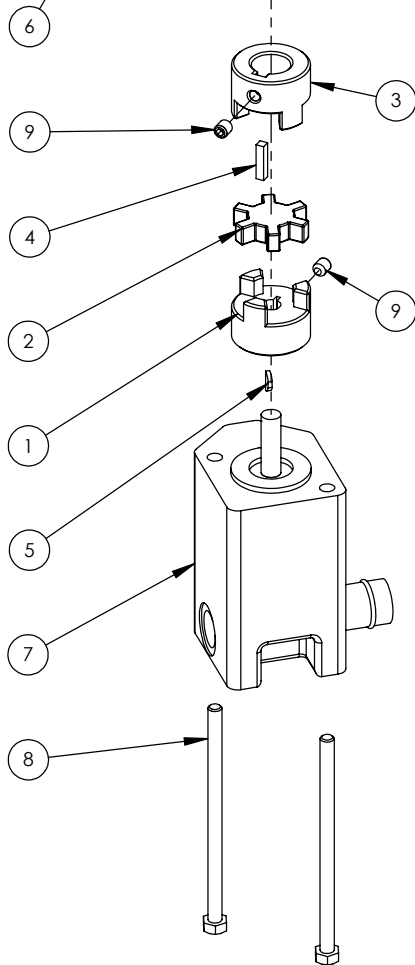

Main Assembly

WE220 PARTS BREAKDOWN

ITEM	PART NO.	DESCRIPTION	QTY
3	2064L832	Leg	1
4	2064W804	Tank, Axle and Mount	1
5	6011L128	Single Hose Clamp	1
6	Z12432	Snapper Pin 3/8 x 2-1/2	1
7	Z51113	Straight, MP08 x MP08 x 3"	1
8	Z51221	Reducer FP x MP 1208	1
9	Z51331	Elbow 90 MP x FFX 0808	5
10	Z51383	Elbow 90 ORB x FFX 0808	1
11	Z52303	1/2 Hose, MP08 x MP08 x 33"	2
12	Z52305	1/2 Hose, MP08 x MP08 x 21"	1
13	Z52417	1" Tank Truck Hose x 12"	1
14	Z55301	Oil Filter - 3/4 - Particulate	1
15	Z55302	Filter Cap, 3/4 x 3/4	1
16	Z55402	Vented Plug Dipstick x 5	1
17	Z56209	Valve, Single Function Detent	1
18	Z71210	Hex Bolt 5/16NC x 1	1
19	Z71215	Hex Bolt, 5/16NC x 1-1/2	4
20	Z71330	Hex Bolt, 3/8NC x 3"	1
21	Z71530	Hex Bolt 1/2NC x 3	2
22	Z72221	Hex Lock Nut 5/16NC	8
23	Z72231	Hex Lock Nut 3/8NC	5
24	Z72251	Hex Lock Nut 1/2NC	2
25	Z76232	Carriage Bolt 3/8NC x 1-1/4	4
26	Z79401	Hose Clamp, #16	2
27	Z91202	Assembly, 1000# 4-Bolt Hub	2
28	Z91301	4.80-8 LRB SportTrail	2
29	Z91614	2" Hitch Coupler	1
30	Z92303	Safety Chain 1/4 x 2'	2
31	Z96503	Manual Tube 3-1/2 Short	1

**Engine and Pump Ass'y  
#2064A505**

**Please Refer to your  
engine owners manual  
for maintenance and  
replacement parts**

**2064A505 PARTS BREAKDOWN**

ITEM	PART NO.	DESCRIPTION	QTY
1	Z46407	Shaft Coupler L075 x 7/16	1
2	Z46408	Coupler Spider L075	1
3	Z46433	Lovejoy Coupler, L075 x 7/8"	1
4	Z46521	Key, 3/16 x 3/16 x 7/8	1
5	Z46591	Woodruff Key, 3/32 x 1/2	1
6	Z47711	Subaru EA190V	1
7	Z53201	Pump, Two-Stage 11gpm	1
8	Z71255	Hex Bolt, 5/16NC x 5-1/2	2
9	Z74121	Set Screw 5/16NC	2