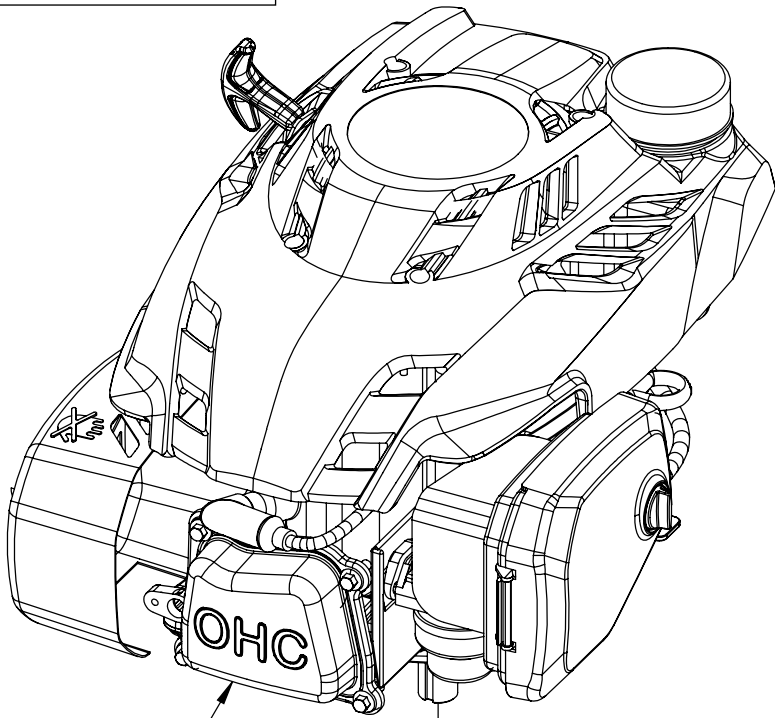

**Engine and Pump Ass'y
#2064A505**