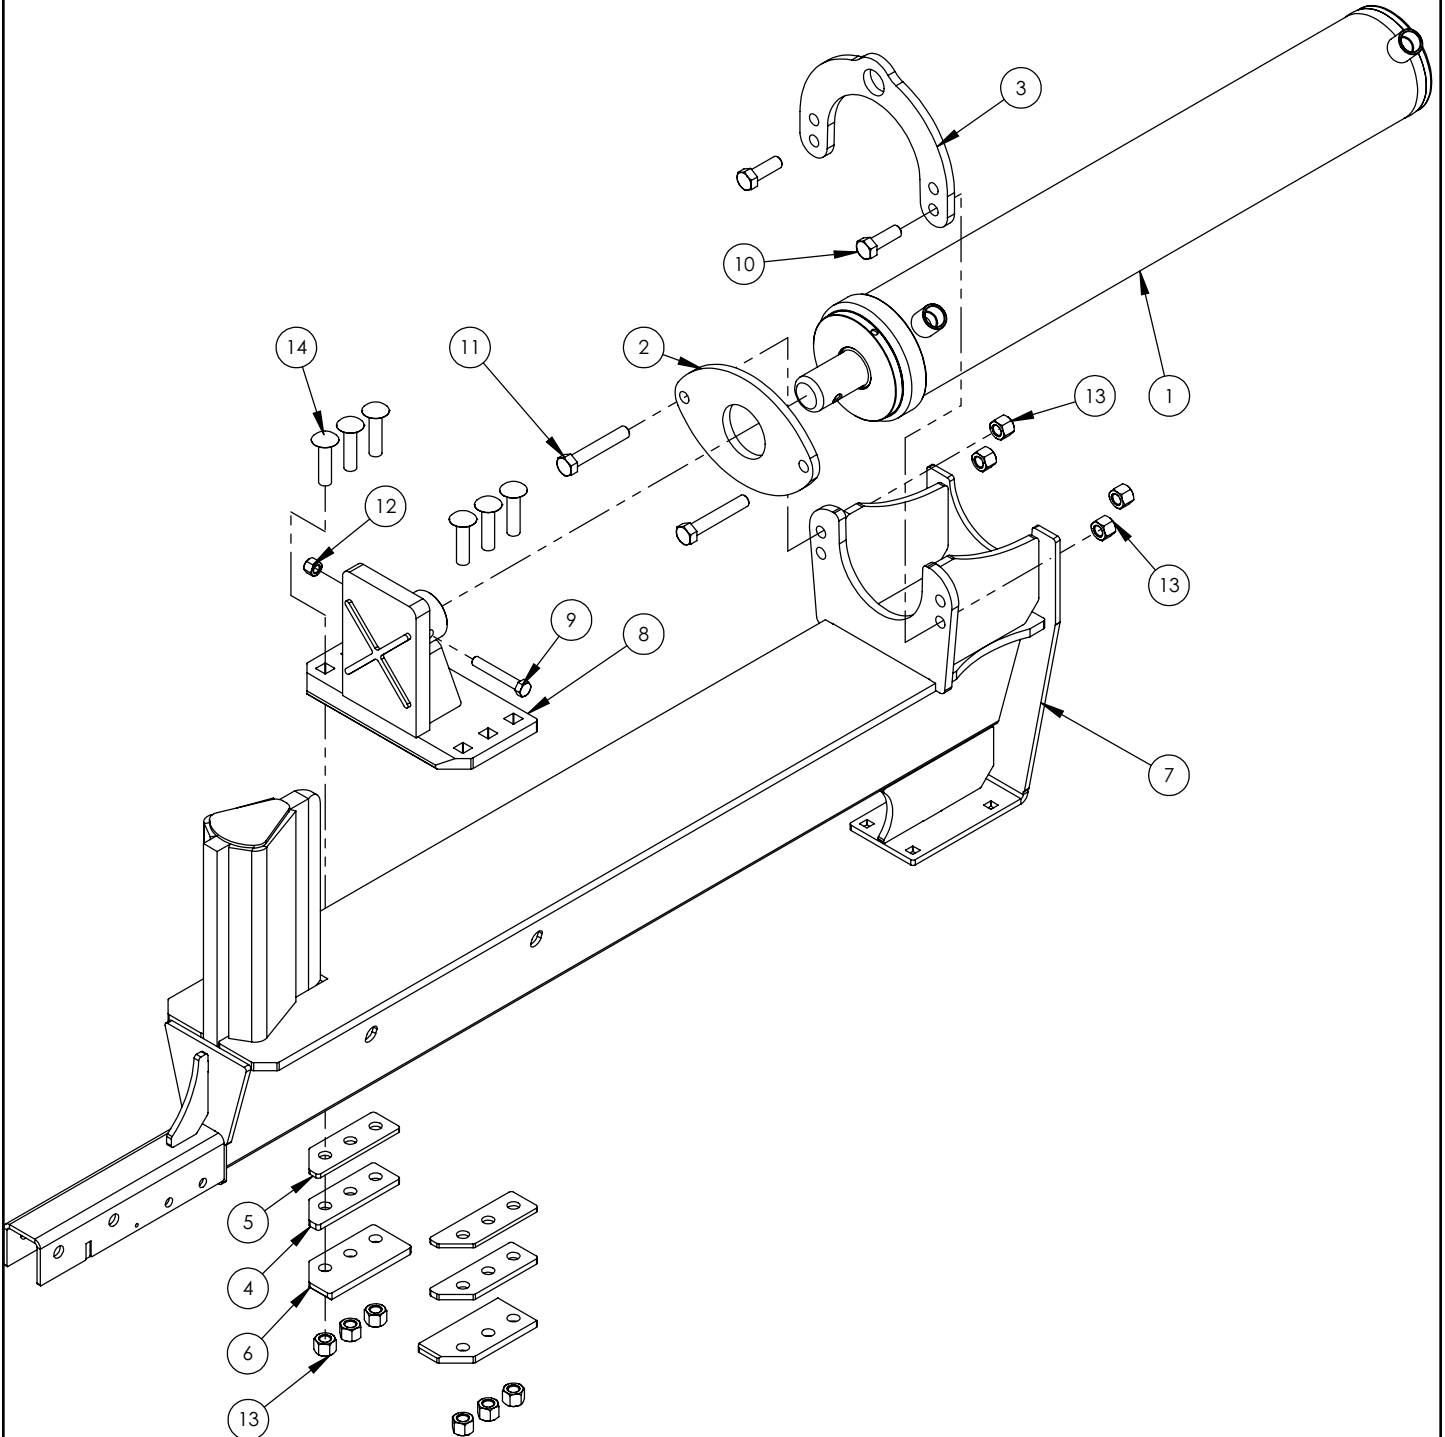

**Engine and Pump Ass'y  
#2064A505**

**Please Refer to your  
engine owners manual  
for maintenance and  
replacement parts**

**2064A505 PARTS BREAKDOWN**

ITEM	PART NO.	DESCRIPTION	QTY
1	Z46407	Shaft Coupler L075 x 7/16	1
2	Z46408	Coupler Spider L075	1
3	Z46433	Lovejoy Coupler, L075 x 7/8"	1
4	Z46521	Key, 3/16 x 3/16 x 7/8	1
5	Z46591	Woodruff Key, 3/32 x 1/2	1
6	Z47711	Subaru EA190V	1
7	Z53201	Pump, Two-Stage 11gpm	1
8	Z71255	Hex Bolt, 5/16NC x 5-1/2	2
9	Z74121	Set Screw 5/16NC	2

Horizontal Cylinder Assembly

2064A801 PARTS BREAKDOWN

ITEM	PART NO.	DESCRIPTION	QTY
1	2011C101	Cylinder, 4 x 24 x 1-1/2	1
2	2064L563	Gland Clamp Plate	1
3	2064L564	Cylinder Saddle	1
4	2064L802	Middle Gibb	2
5	2064L803	Top Gibb	2
6	2064L804	Bottom Sliding Gibb	2
7	2064W801	Weldment, Main Splitter Bed	1
8	2064W803	Weldment, Push Block	1
9	Z71325	Hex Bolt 3/8NC x 2-1/2	1
10	Z71515	Hex Bolt, 1/2NC x 1-1/2	2
11	Z71530	Hex Bolt, 1/2NC x 3"	2
12	Z72231	Hex Lock Nut 3/8NC	1
13	Z72251	Hex Lock Nut 1/2NC	10
14	Z76255	Carriage Bolt, 1/2NC x 2	6