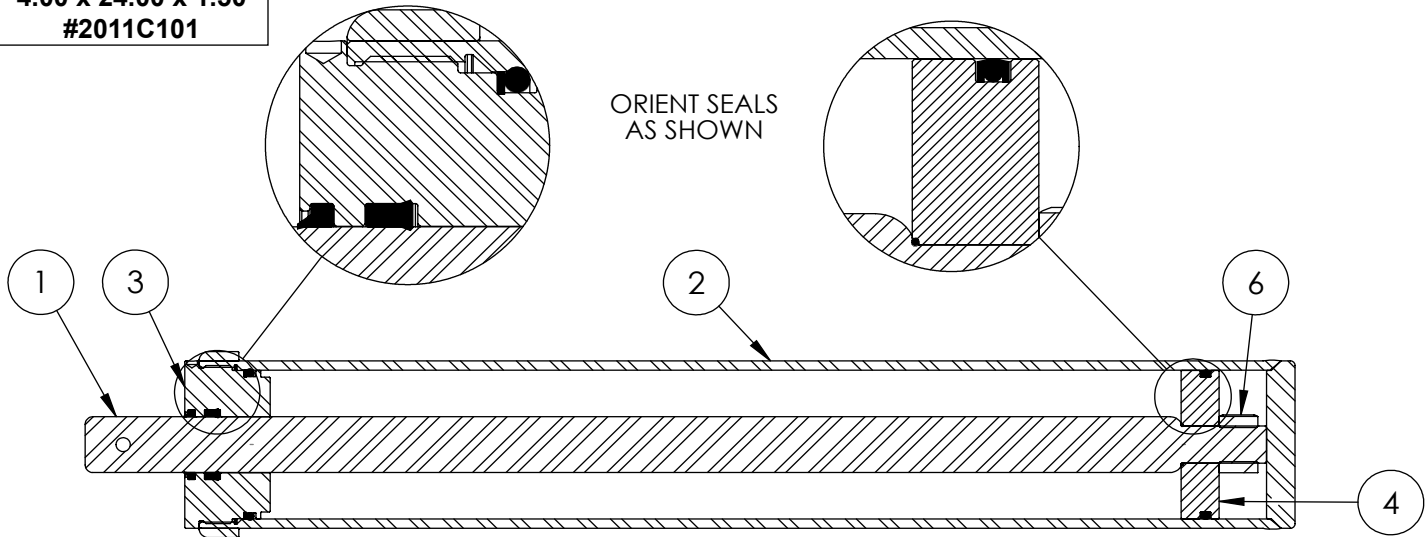

Cylinder Ass'y
4.00 x 24.00 x 1.50
#2011C101

4" x 24" STROKE CYLINDER PARTS

ITEM	PART NO.	Description	QTY.
1	2011C1012	Rod, 1-1/2 x 1	1
2	2011C1014	Barrel, 4"	1
3	G400-150SA	4" Bore x 1-1/2" Rod Gland	1
4	P100-400SA	4" Bore Piston	1
5	SLK-4015	Seal Kit, 4 x 1-1/2	1
6	Z72292G8	Hex Lock Nut 1NF Grade 8	1