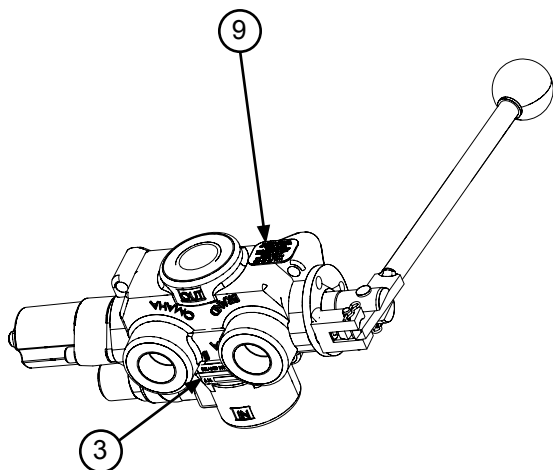

**Engine and Pump Ass'y  
#2064A505**

**Please Refer to your  
engine owners manual  
for maintenance and  
replacement parts**

**2064A505 PARTS BREAKDOWN**

ITEM	PART NO.	DESCRIPTION	QTY
1	Z46407	Shaft Coupler L075 x 7/16	1
2	Z46408	Coupler Spider L075	1
3	Z46433	Lovejoy Coupler, L075 x 7/8"	1
4	Z46521	Key, 3/16 x 3/16 x 7/8	1
5	Z46591	Woodruff Key, 3/32 x 1/2	1
6	Z47711	Subaru EA190V	1
7	Z53201	Pump, Two-Stage 11gpm	1
8	Z71255	Hex Bolt, 5/16NC x 5-1/2	2
9	Z74121	Set Screw 5/16NC	2

Horizontal Cylinder Assembly

2064A801 PARTS BREAKDOWN

ITEM	PART NO.	DESCRIPTION	QTY
1	2011C101	Cylinder, 4 x 24 x 1-1/2	1
2	2064L563	Gland Clamp Plate	1
3	2064L564	Cylinder Saddle	1
4	2064L802	Middle Gibb	2
5	2064L803	Top Gibb	2
6	2064L804	Bottom Sliding Gibb	2
7	2064W801	Weldment, Main Splitter Bed	1
8	2064W803	Weldment, Push Block	1
9	Z71325	Hex Bolt 3/8NC x 2-1/2	1
10	Z71515	Hex Bolt, 1/2NC x 1-1/2	2
11	Z71530	Hex Bolt, 1/2NC x 3"	2
12	Z72231	Hex Lock Nut 3/8NC	1
13	Z72251	Hex Lock Nut 1/2NC	10
14	Z76255	Carriage Bolt, 1/2NC x 2	6

**Valve Assembly:  
Single Function, Detent  
#Z56209**

ITEM NO.	QTY.	PART NO.	DESCRIPTION
1	1	AOCASTB	AO CASTING
2	1	LS304T4J	SPOOL
3	1	P1740	NAME TAG
4	1	SF305	WIPER
5	1	SF304	QUAD RING
6	1	SUB-LS	SUB-LS
	1	B5057	7/16 BALL
	4	DC7604	3/16 BALL
	1	SF306	RETAINER
	1	SF477L	SH LS ENDCAP
	1	XDC672	LS SLEEVE
	1	SF483	SPACER
	2	SF486	ALLEN SCREW
	2	SF489	CENTER STOP
	1	SF490	CENTERING SPRING
	1	SF492	HOUSING
	1	SF315	SPACER
	1	LS305	DETENT SPRING
	1	DC7583	O-RING 3-902
	1	SF496	O-RING, BLUE, METRIC
	1	LS306	LS WIPER
	1	SF502	5/16 LOCK WASHER
	1	SF503	PLUNGER, SPRING
	1	SF504	5/16 HEX JAM NUT
7	1	SUB-R	RELIEF
	1	P1603	CAP NUT
	1	SF322	O-RING 2-016
	1	SF364A	ADJ. SCREW
	1	B505	SPRING
	1	SF361A	POPPET
8	1	Z56915	HANDLE KIT
	1	SF377	RETAINER
	1	SF376	SEAL RETAINER
	1	SF367A	CLEVIS
	1	SF368	HANDLE
	2	SF369	PIN
	2	P1767	PIN CLIP
	1	HP5	MACH. SCREW
	1	SF311	KNOB
	1	SF308	CAP SCREW
	1	SF303T4J	SPOOL
9	1	P1654	WARNING TAG