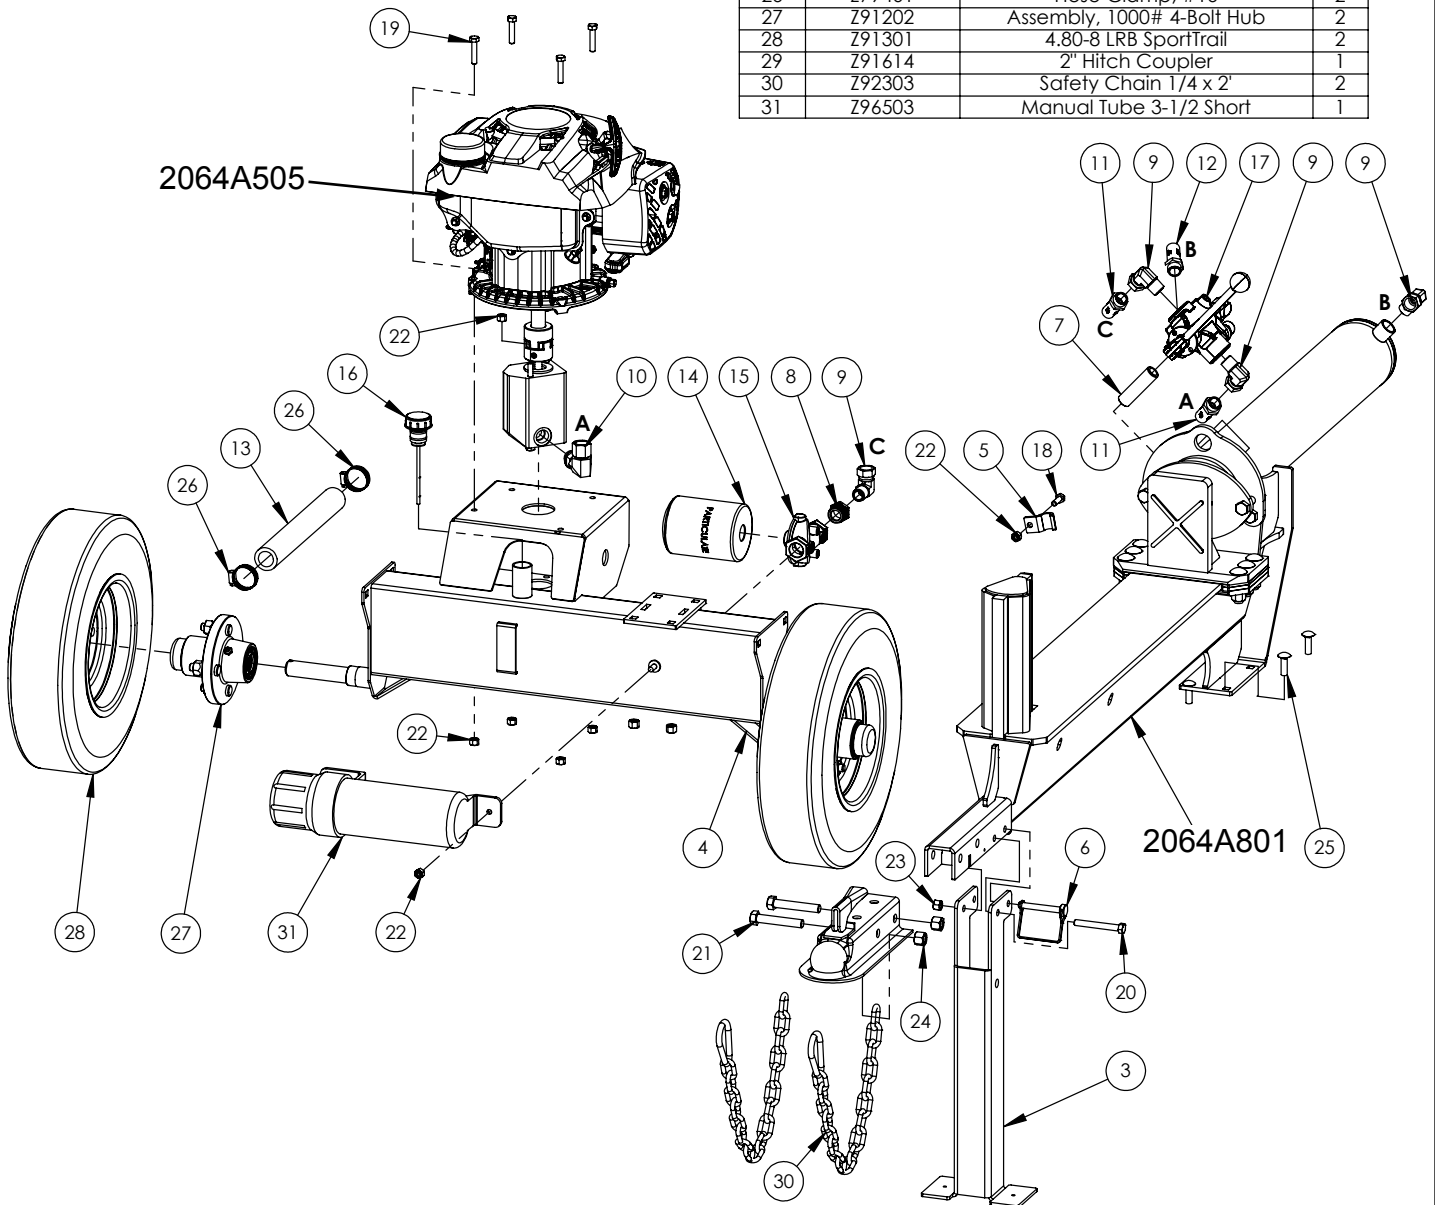

Main Assembly

WE220 PARTS BREAKDOWN

ITEM	PART NO.	DESCRIPTION	QTY
3	2064L832	Leg	1
4	2064W804	Tank, Axle and Mount	1
5	6011L128	Single Hose Clamp	1
6	Z12432	Snapper Pin 3/8 x 2-1/2	1
7	Z51113	Straight, MP08 x MP08 x 3"	1
8	Z51221	Reducer FP x MP 1208	1
9	Z51331	Elbow 90 MP x FFX 0808	5
10	Z51383	Elbow 90 ORB x FFX 0808	1
11	Z52303	1/2 Hose, MP08 x MP08 x 33"	2
12	Z52305	1/2 Hose, MP08 x MP08 x 21"	1
13	Z52417	1" Tank Truck Hose x 12"	1
14	Z55301	Oil Filter - 3/4 - Particulate	1
15	Z55302	Filter Cap, 3/4 x 3/4	1
16	Z55402	Vented Plug Dipstick x 5	1
17	Z56209	Valve, Single Function Detent	1
18	Z71210	Hex Bolt 5/16NC x 1	1
19	Z71215	Hex Bolt, 5/16NC x 1-1/2	4
20	Z71330	Hex Bolt, 3/8NC x 3"	1
21	Z71530	Hex Bolt 1/2NC x 3	2
22	Z72221	Hex Lock Nut 5/16NC	8
23	Z72231	Hex Lock Nut 3/8NC	5
24	Z72251	Hex Lock Nut 1/2NC	2
25	Z76232	Carriage Bolt 3/8NC x 1-1/4	4
26	Z79401	Hose Clamp, #16	2
27	Z91202	Assembly, 1000# 4-Bolt Hub	2
28	Z91301	4.80-8 LRB SportTrail	2
29	Z91614	2" Hitch Coupler	1
30	Z92303	Safety Chain 1/4 x 2'	2
31	Z96503	Manual Tube 3-1/2 Short	1

**Engine and Pump Ass'y  
#2064A505**

**Please Refer to your  
engine owners manual  
for maintenance and  
replacement parts**

**2064A505 PARTS BREAKDOWN**

ITEM	PART NO.	DESCRIPTION	QTY
1	Z46407	Shaft Coupler L075 x 7/16	1
2	Z46408	Coupler Spider L075	1
3	Z46433	Lovejoy Coupler, L075 x 7/8"	1
4	Z46521	Key, 3/16 x 3/16 x 7/8	1
5	Z46591	Woodruff Key, 3/32 x 1/2	1
6	Z47711	Subaru EA190V	1
7	Z53201	Pump, Two-Stage 11gpm	1
8	Z71255	Hex Bolt, 5/16NC x 5-1/2	2
9	Z74121	Set Screw 5/16NC	2

**Cylinder Ass'y**  
**4.00 x 24.00 x 1.50**  
**#2011C101**

**4" x 24" STROKE CYLINDER PARTS**

ITEM	PART NO.	Description	QTY.
1	2011C1012	Rod, 1-1/2 x 1	1
2	2011C1014	Barrel, 4"	1
3	G400-150SA	4" Bore x 1-1/2" Rod Gland	1
4	P100-400SA	4" Bore Piston	1
5	SLK-4015	Seal Kit, 4 x 1-1/2	1
6	Z72292G8	Hex Lock Nut 1NF Grade 8	1