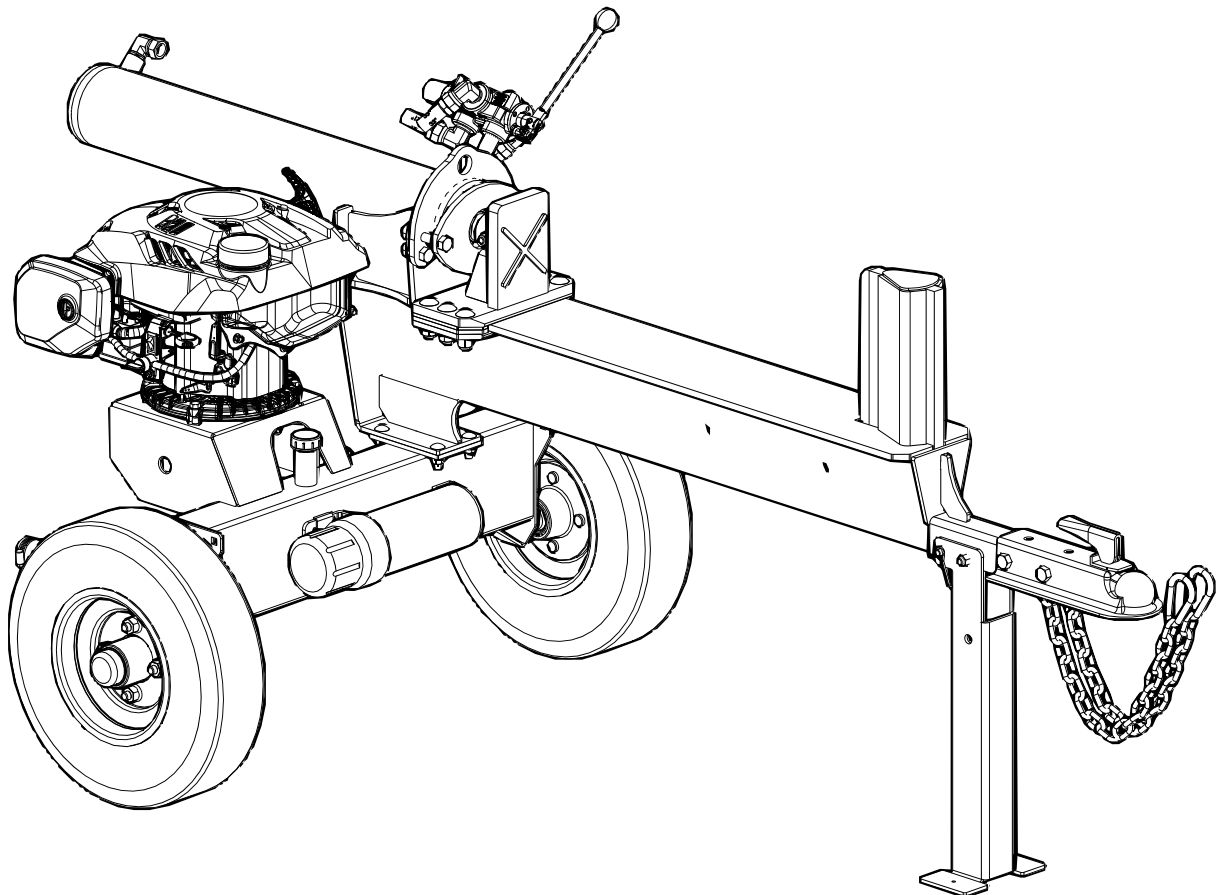

# WE220 Trailer Log Splitter Parts Manual

Starting with S/N 100001 through 100255