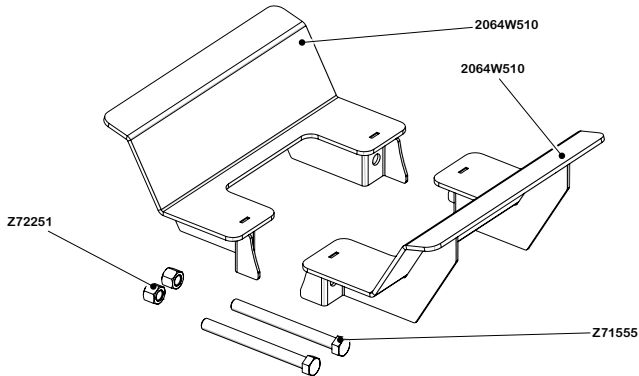

#4110 4-Way Wedge
#Z97801 Installation Instructions included

#2064A520 Shelf Kit