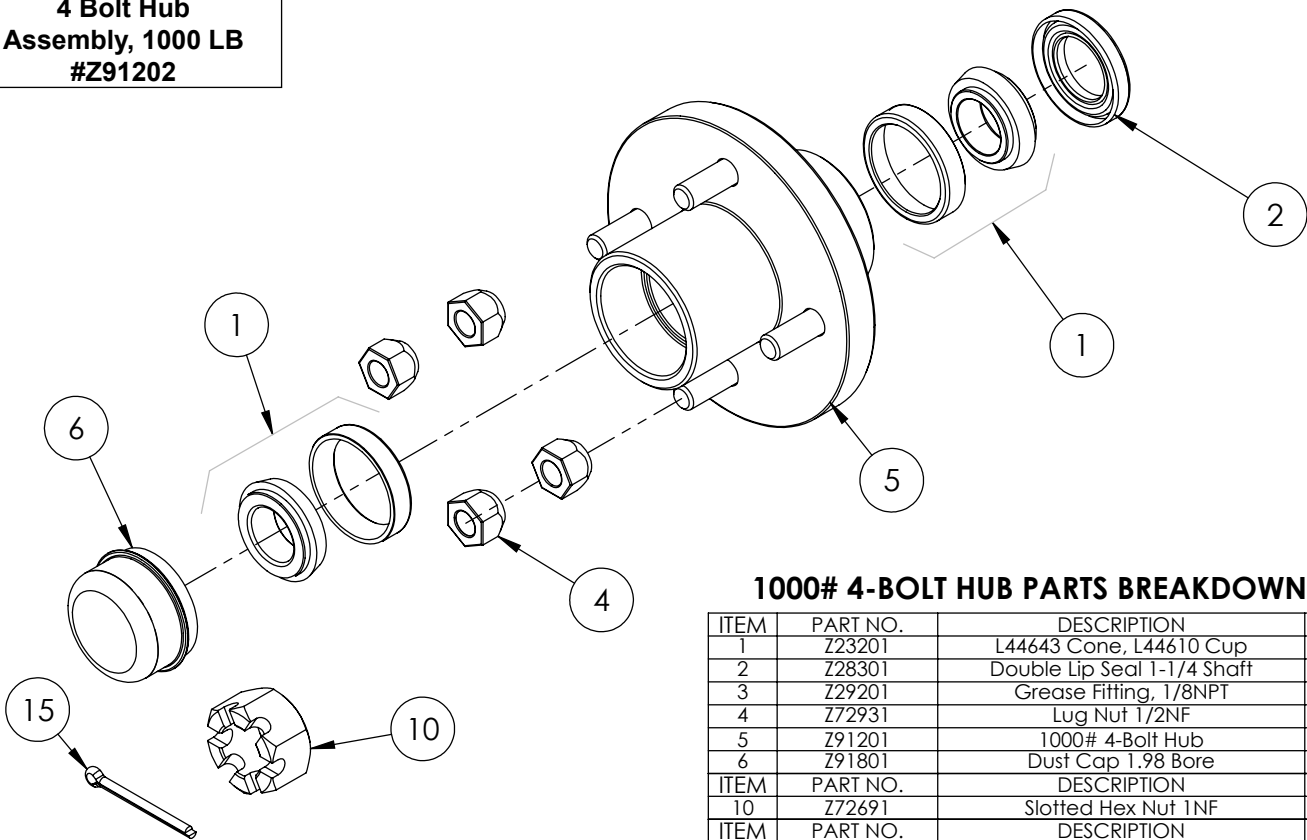

4 Bolt Hub
Assembly, 1000 LB
#Z91202

1000# 4-BOLT HUB PARTS BREAKDOWN

ITEM	PART NO.	DESCRIPTION	QTY
1	Z23201	L44643 Cone, L44610 Cup	2
2	Z28301	Double Lip Seal 1-1/4 Shaft	1
3	Z29201	Grease Fitting, 1/8NPT	1
4	Z72931	Lug Nut 1/2NF	4
5	Z91201	1000# 4-Bolt Hub	1
6	Z91801	Dust Cap 1.98 Bore	1
ITEM	PART NO.	DESCRIPTION	QTY
10	Z72691	Slotted Hex Nut 1NF	1
ITEM	PART NO.	DESCRIPTION	QTY
15	Z12322	Cotter Pin 3/16 X 2	1