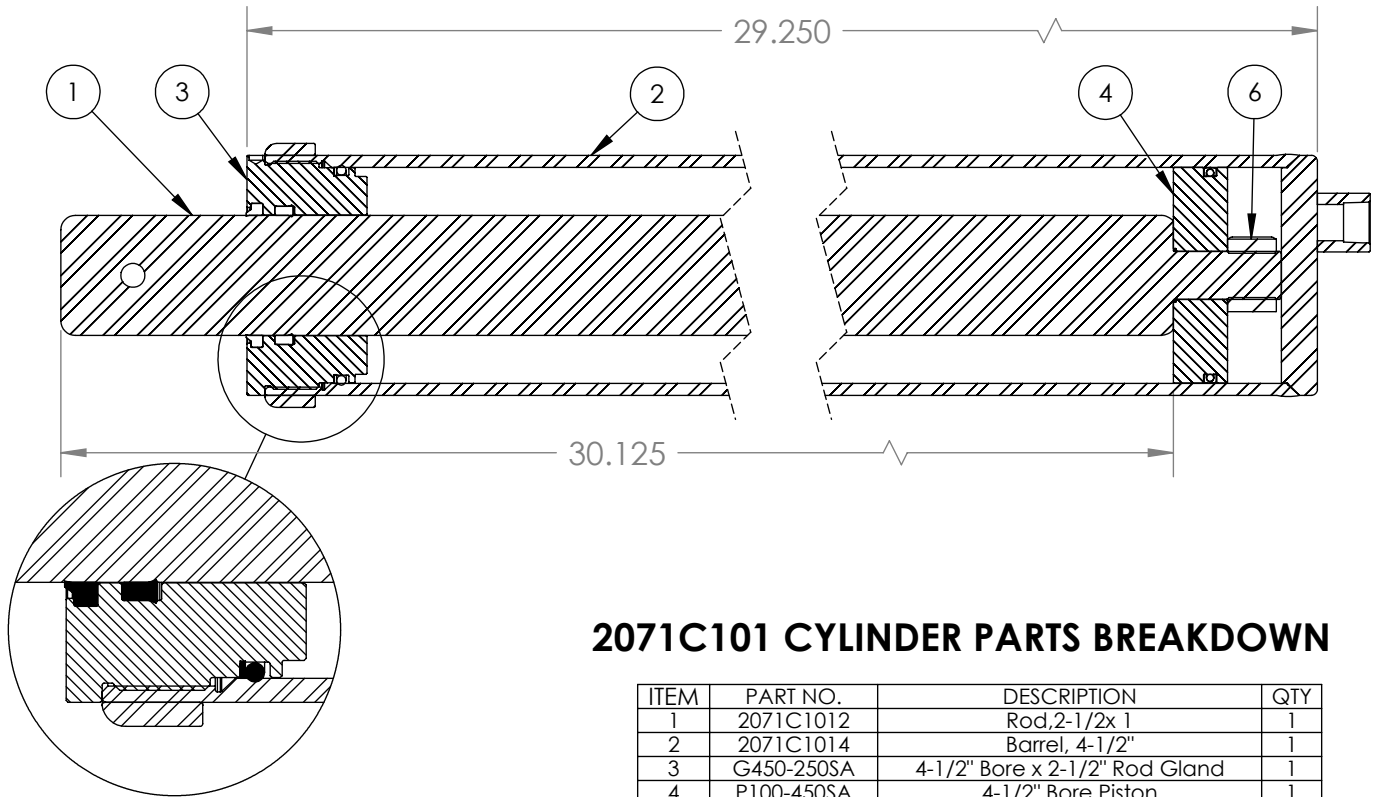

VIEW SHOWS PROPER SEAL ORIENTATION

2071C101 CYLINDER PARTS BREAKDOWN

ITEM	PART NO.	DESCRIPTION	QTY
1	2071C1012	Rod, 2-1/2 x 1	1
2	2071C1014	Barrel, 4-1/2"	1
3	G450-250SA	4-1/2" Bore x 2-1/2" Rod Gland	1
4	P100-450SA	4-1/2" Bore Piston	1
5	SLK-4525	Seal Kit, 4-1/2 x 2-1/2	1
6	Z72292G8	Hex Lock Nut 1NF Grade 8	1