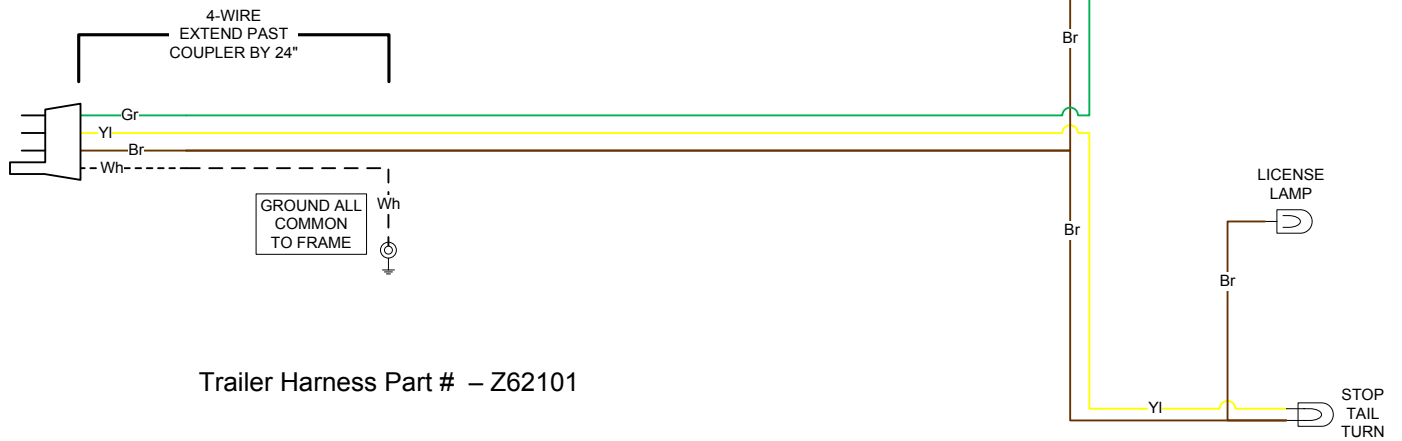

WP Wood Processor Trailer Wiring Diagram

RIGHT SIDE

KEY	
Bl	- BLUE
Br	- BROWN
Gr	- GREEN
Rd	- RED
Yl	- YELLOW
Bk	- BLACK
Wh	- WHITE

LEFT SIDE