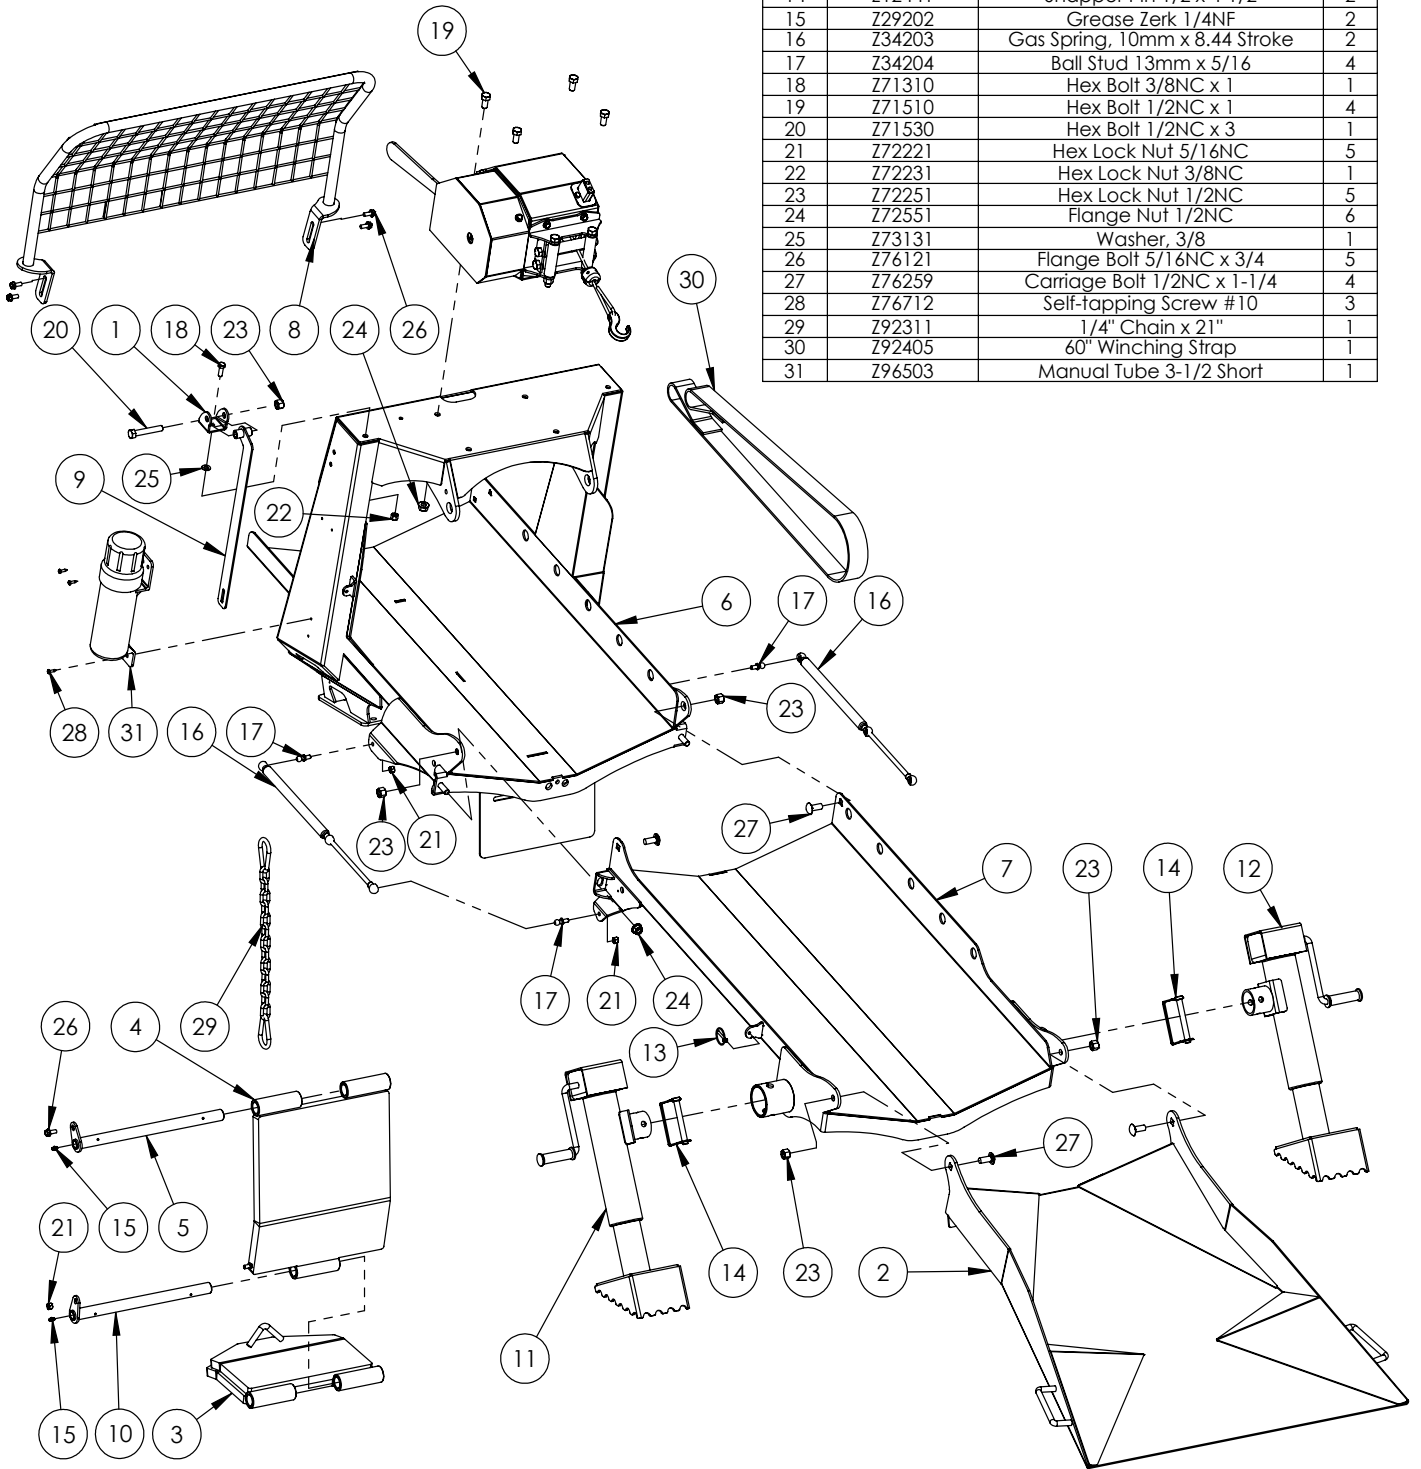

ITEM	PART NO.	DESCRIPTION	QTY
18	Z19908	Whip 1/2 x 24	1
19	Z19909	Rubber Bumper 7/16 x 1	4
20	Z29202	Grease Zerk 1/4NF	1
21	Z34203	Gas Spring, 10mm x 8.44 Stroke	1
22	Z34204	Ball Stud 13mm x 5/16	2
23	Z61202	Round Grommet 2" Lamp	1
24	Z61205	Round Marker Lamp 2" Amber	1
25	Z71330	Hex Bolt, 3/8NC x 3	2
26	Z71540	Hex Bolt 1/2NC x 4	1
27	Z71555	Hex Bolt 1/2NC x 5-1/2	3
28	Z71576	Hex Bolt 1/2NF x 1-1/2	3
29	Z72221	Hex Lock Nut 5/16NC	3
30	Z72231	Hex Lock Nut 3/8NC	2
31	Z72251	Hex Lock Nut 1/2NC	6
32	Z76121	Flange Bolt 5/16NC x 3/4	12
33	Z76259	Carriage Bolt 1/2NC x 1-1/4	2
34	Z71210	Hex Bolt 5/16NC x 1	1

WP WINCH PARTS BREAKDOWN

ITEM	PART NO.	DESCRIPTION	QTY
1	2071L123	Clevis, Latch Mount	1
2	2071W101	Chute, Lead In	1
3	2071W102	Hold Down Bottom	1
4	2071W110	Log Hold Down Long	1
5	2071W112	Pin, Log Hold Down	1
6	2071W115	Chute, Log	1
7	2071W118	Chute, Bottom	1
8	2071W120	Winch Shield	1
9	2071W121	Arm,Log Chute Lock	1
10	2071W136	Pin,Log Hold Down	1
11	2071W193	Jack,Log Chute	1
12	2071W193H	Jack,Log Chute RH	1
13	Z12110	Latch Pin 3/16	1
14	Z12441	Snapper Pin 1/2 x 4-1/2	2
15	Z29202	Grease Zerk 1/4NF	2
16	Z34203	Gas Spring, 10mm x 8.44 Stroke	2
17	Z34204	Ball Stud 13mm x 5/16	4
18	Z71310	Hex Bolt 3/8NC x 1	1
19	Z71510	Hex Bolt 1/2NC x 1	4
20	Z71530	Hex Bolt 1/2NC x 3	1
21	Z72221	Hex Lock Nut 5/16NC	5
22	Z72231	Hex Lock Nut 3/8NC	1
23	Z72251	Hex Lock Nut 1/2NC	5
24	Z72551	Flange Nut 1/2NC	6
25	Z73131	Washer, 3/8	1
26	Z76121	Flange Bolt 5/16NC x 3/4	5
27	Z76259	Carriage Bolt 1/2NC x 1-1/4	4
28	Z76712	Self-tapping Screw #10	3
29	Z92311	1/4" Chain x 21"	1
30	Z92405	60" Winching Strap	1
31	Z96503	Manual Tube 3-1/2 Short	1