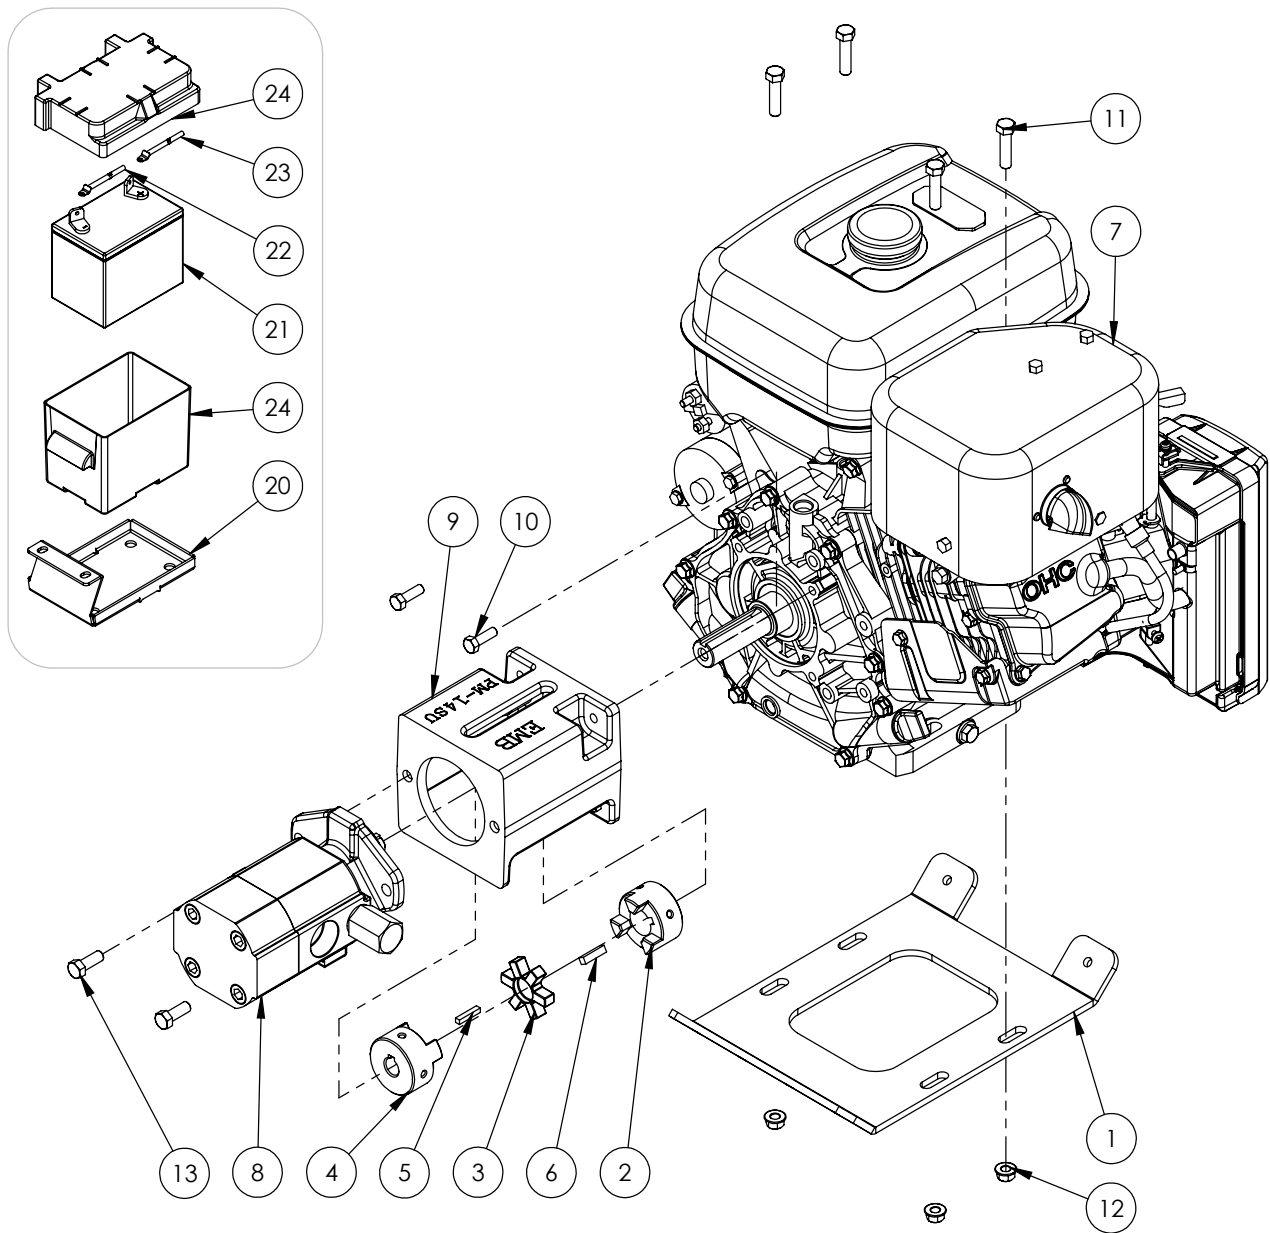

WP WINCH PARTS BREAKDOWN

ITEM	PART NO.	DESCRIPTION	QTY
1	2071L123	Clevis, Latch Mount	1
2	2071W101	Chute, Lead In	1
3	2071W102	Hold Down Bottom	1
4	2071W110	Log Hold Down Long	1
5	2071W112	Pin, Log Hold Down	1
6	2071W115	Chute, Log	1
7	2071W118	Chute, Bottom	1
8	2071W120	Winch Shield	1
9	2071W121	Arm,Log Chute Lock	1
10	2071W136	Pin,Log Hold Down	1
11	2071W193	Jack,Log Chute	1
12	2071W193H	Jack,Log Chute RH	1
13	Z12110	Latch Pin 3/16	1
14	Z12441	Snapper Pin 1/2 x 4-1/2	2
15	Z29202	Grease Zerk 1/4NF	2
16	Z34203	Gas Spring, 10mm x 8.44 Stroke	2
17	Z34204	Ball Stud 13mm x 5/16	4
18	Z71310	Hex Bolt 3/8NC x 1	1
19	Z71510	Hex Bolt 1/2NC x 1	4
20	Z71530	Hex Bolt 1/2NC x 3	1
21	Z72221	Hex Lock Nut 5/16NC	5
22	Z72231	Hex Lock Nut 3/8NC	1
23	Z72251	Hex Lock Nut 1/2NC	5
24	Z72551	Flange Nut 1/2NC	6
25	Z73131	Washer, 3/8	1
26	Z76121	Flange Bolt 5/16NC x 3/4	5
27	Z76259	Carriage Bolt 1/2NC x 1-1/4	4
28	Z76712	Self-tapping Screw #10	3
29	Z92311	1/4" Chain x 21"	1
30	Z92405	60" Winching Strap	1
31	Z96503	Manual Tube 3-1/2 Short	1