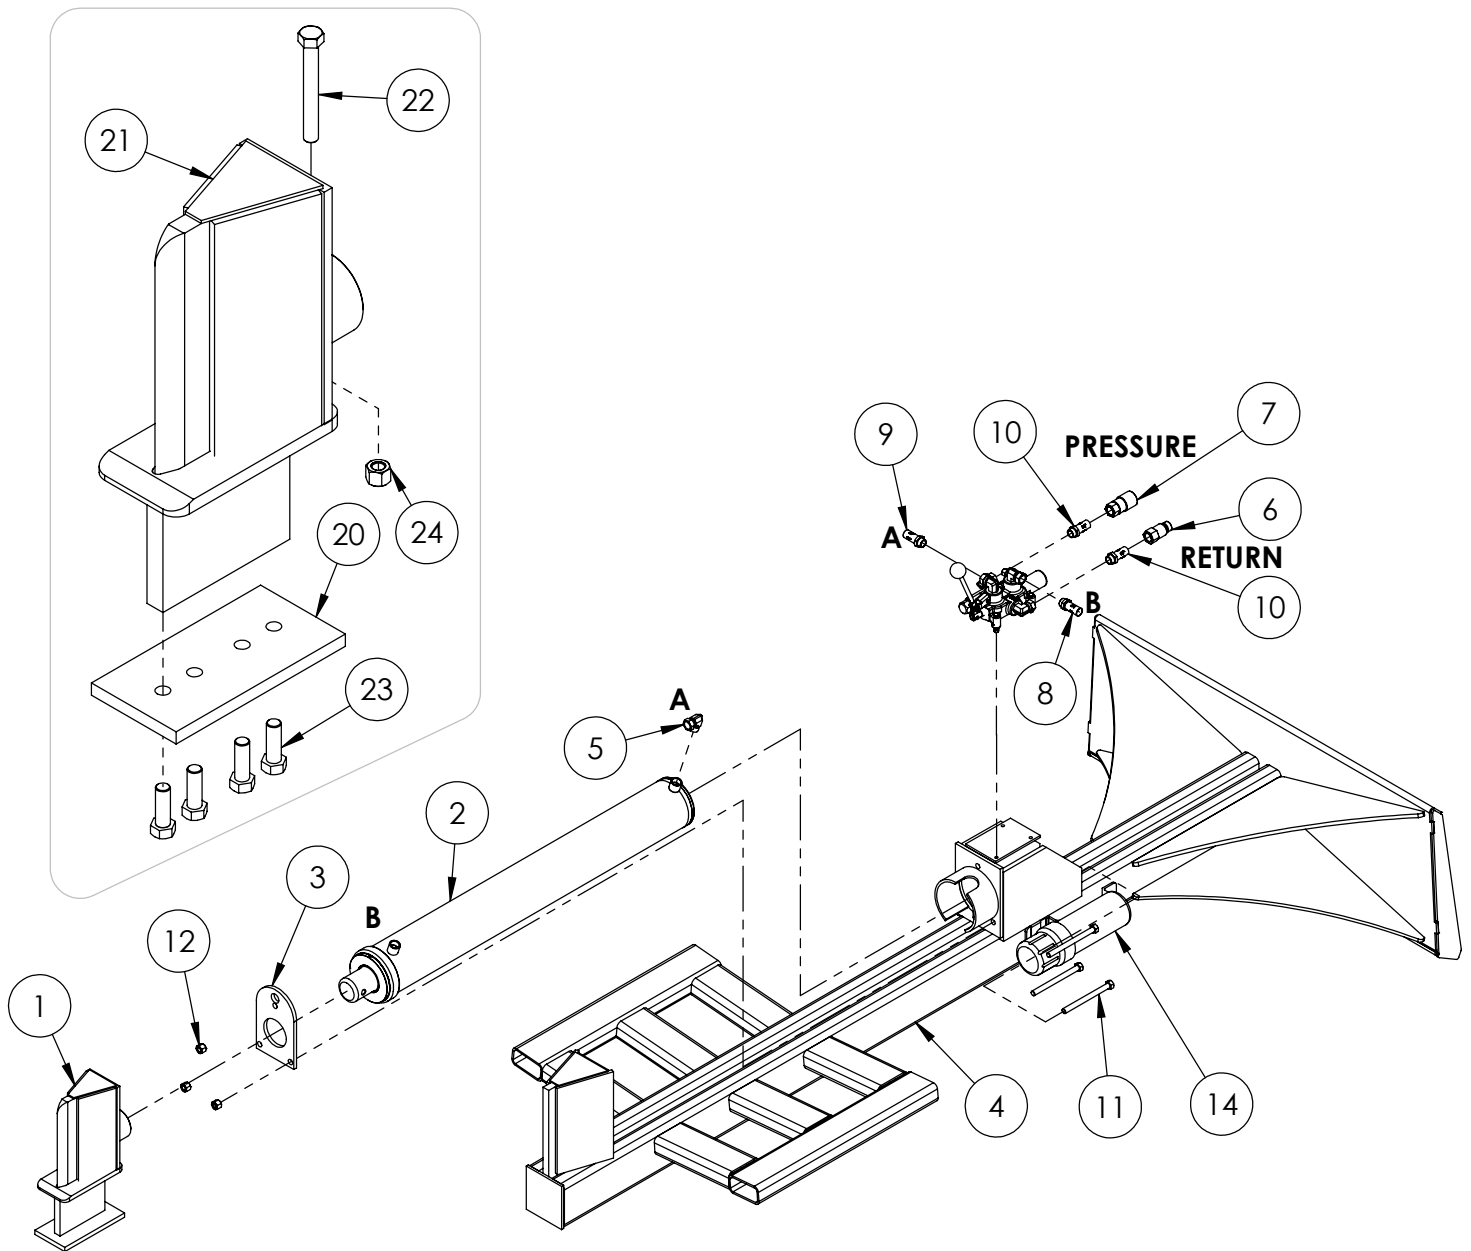

Cylinder	4
Main Parts	5
Valve	6
Valve and Fittings	8
4-Way Wedge (Optional)	9
Decal Breakdown	10

4-1/2" x 36" STROKE CYLINDER PARTS

ITEM	PART NO.	DESCRIPTION	QTY
1	G450-250SA	4-1/2" Bore x 2-1/2" Rod Gland With Seals	1
2	P100-450SA	4-1/2" Bore Piston With Seals	1
3	2032C2011	Barrel, 4-1/2"	1
4	2032C2013	Rod, 2-1/2x 1	1
5	Z72292G8	Hex Lock Nut 1NF Grade 8	1
6	SLK-4525	Seal Kit, 4-1/2 x 2-1/2	1

WX450 PARTS BREAKDOWN

ITEM	PART NO.	Description	QTY.
1	2032A202	Wedge, Large Sliding Assy	1
2	2032C201	Cylinder, 4-1/2 x 36 x 2-1/2	1
3	2032S213	Plate, Cylinder Retaining	1
4	2034W402	Weldment, Main Frame	1
5	Z51331	Elbow 90 MP x FPX 0808	1
6	Z51919	Flat-Face,FP08 x Male ISO16028	1
7	Z51920	Flat Face FP08 x Fem ISO 16028	1
8	Z52301	1/2 Hose MP08 x MP08 x 16"	1
9	Z52303	1/2 Hose,1/2MP x 1/2MP x 36"	1
10	Z52312	1/2 Hose, 1/2MPx1/2MPx 96"	2
11	Z71560	Hex Bolt 1/2NC x 6	3
12	Z72251	Hex Lock Nut 1/2NC	3
13	Z76712	Self-tapping Screw #10	1
14	Z96503	Manual Tube 3-1/2 Short	1
ITEM	PART NO.	Description	QTY.
20	2014S414	Plate, Sliding Wedge Capture	1
21	2032W203	Wedge, Large Sliding	1
22	Z71540	Hex Bolt 1/2NC x 4	1
23	Z71576	Hex Bolt 1/2NF x 1-1/2	4
24	Z72251	Hex Lock Nut 1/2NC	1