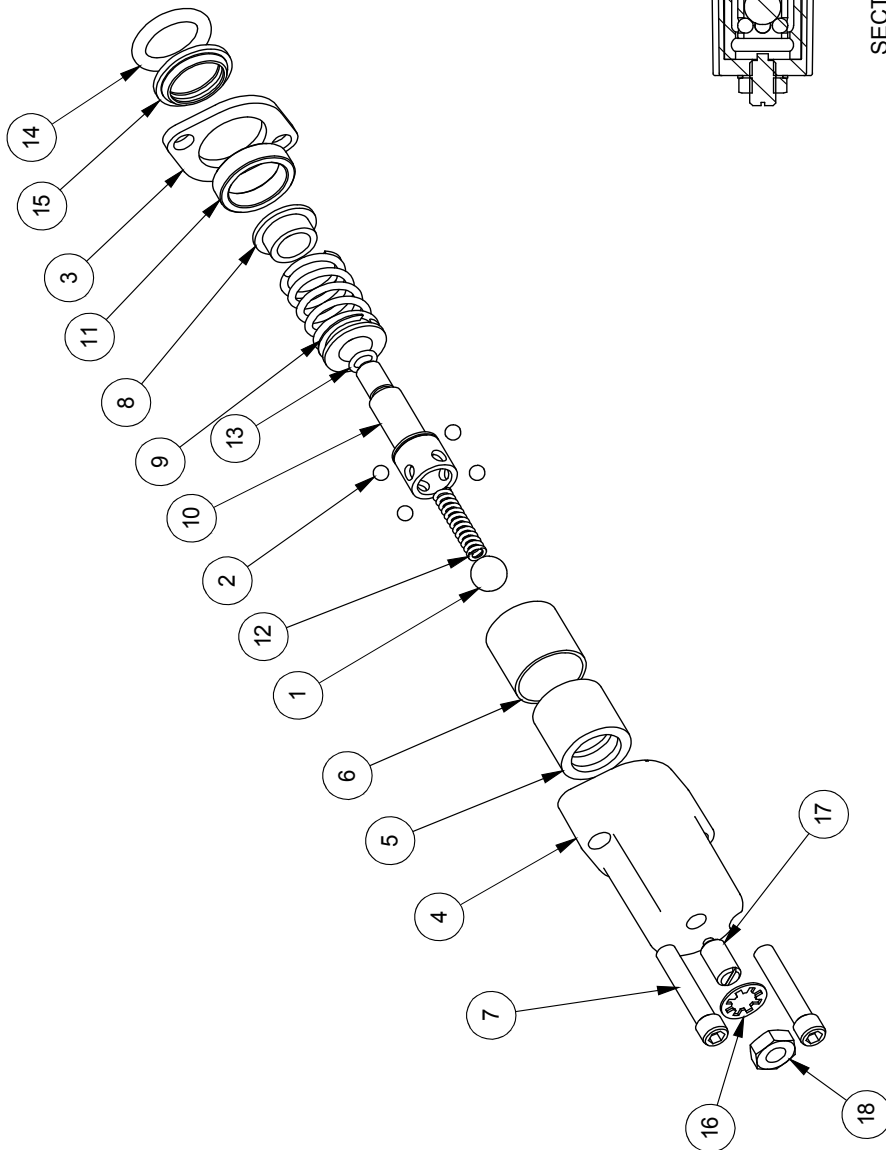

Cylinder	4
Main Parts	5
Valve	6
Valve and Fittings	8
4-Way Wedge (Optional)	9
Decal Breakdown	10

4-1/2" x 36" STROKE CYLINDER PARTS

ITEM	PART NO.	DESCRIPTION	QTY
1	G450-250SA	4-1/2" Bore x 2-1/2" Rod Gland With Seals	1
2	P100-450SA	4-1/2" Bore Piston With Seals	1
3	2032C2011	Barrel, 4-1/2"	1
4	2032C2013	Rod, 2-1/2x 1	1
5	Z72292G8	Hex Lock Nut 1NF Grade 8	1
6	SLK-4525	Seal Kit, 4-1/2 x 2-1/2	1

WX450 PARTS BREAKDOWN

ITEM	PART NO.	Description	QTY.
1	2032A202	Wedge, Large Sliding Assy	1
2	2032C201	Cylinder, 4-1/2 x 36 x 2-1/2	1
3	2032S213	Plate, Cylinder Retaining	1
4	2034W402	Weldment, Main Frame	1
5	Z51331	Elbow 90 MP x FPX 0808	1
6	Z51919	Flat-Face,FP08 x Male ISO16028	1
7	Z51920	Flat Face FP08 x Fem ISO 16028	1
8	Z52301	1/2 Hose MP08 x MP08 x 16"	1
9	Z52303	1/2 Hose,1/2MP x 1/2MP x 36"	1
10	Z52312	1/2 Hose, 1/2MPx1/2MPx 96"	2
11	Z71560	Hex Bolt 1/2NC x 6	3
12	Z72251	Hex Lock Nut 1/2NC	3
13	Z76712	Self-tapping Screw #10	1
14	Z96503	Manual Tube 3-1/2 Short	1
ITEM	PART NO.	Description	QTY.
20	2014S414	Plate, Sliding Wedge Capture	1
21	2032W203	Wedge, Large Sliding	1
22	Z71540	Hex Bolt 1/2NC x 4	1
23	Z71576	Hex Bolt 1/2NF x 1-1/2	4
24	Z72251	Hex Lock Nut 1/2NC	1

SECTION A-A

VALVE AND FITTINGS PARTS BREAKDOWN

ITEM	PART NO.	Description	QTY.
1	Z51331	Elbow 90 MP x FPX 0808	4
2	Z56209	Valve, Single Function Detent	1
3	*Z56210*	Valve, Closed Center	*
4	Z56915	Complete Handle Kit for Z56209	1
5	Z72111	Hex Lock Nut 1/4NC	3
6	Z75114	SHCS, 1/4NC x 1-3/4	3