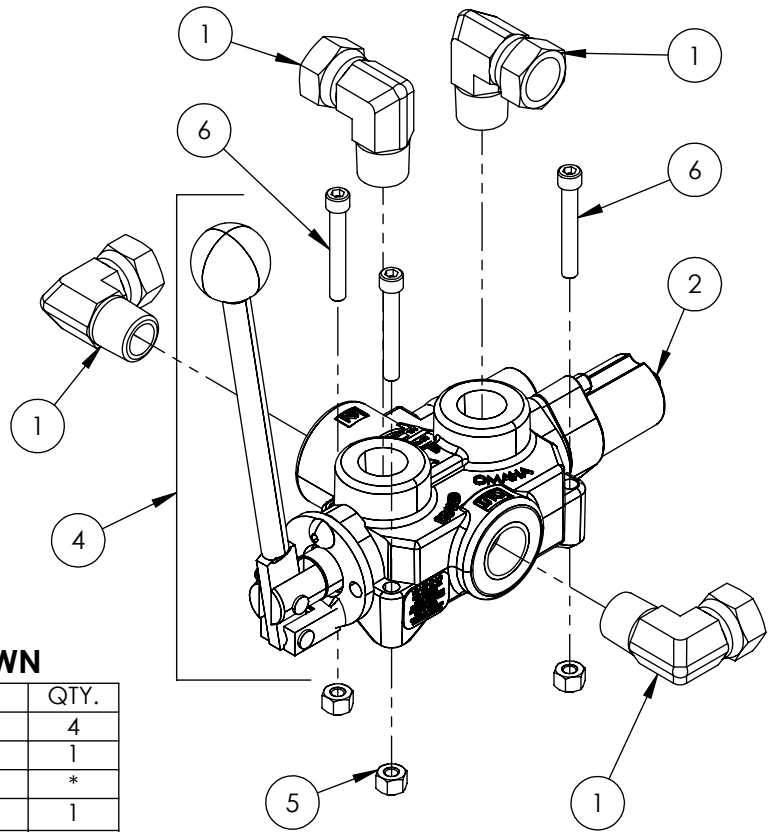

Cylinder	4
Main Parts	5
Valve	6
Valve and Fittings	8
4-Way Wedge (Optional)	9
Decal Breakdown	10

4-1/2" x 36" STROKE CYLINDER PARTS

ITEM	PART NO.	DESCRIPTION	QTY
1	G450-250SA	4-1/2" Bore x 2-1/2" Rod Gland With Seals	1
2	P100-450SA	4-1/2" Bore Piston With Seals	1
3	2032C2011	Barrel, 4-1/2"	1
4	2032C2013	Rod, 2-1/2x 1	1
5	Z72292G8	Hex Lock Nut 1NF Grade 8	1
6	SLK-4525	Seal Kit, 4-1/2 x 2-1/2	1

WX450 PARTS BREAKDOWN

ITEM	PART NO.	Description	QTY.
1	2032A202	Wedge, Large Sliding Assy	1
2	2032C201	Cylinder, 4-1/2 x 36 x 2-1/2	1
3	2032S213	Plate, Cylinder Retaining	1
4	2034W402	Weldment, Main Frame	1
5	Z51331	Elbow 90 MP x FPX 0808	1
6	Z51919	Flat-Face,FP08 x Male ISO16028	1
7	Z51920	Flat Face FP08 x Fem ISO 16028	1
8	Z52301	1/2 Hose MP08 x MP08 x 16"	1
9	Z52303	1/2 Hose,1/2MP x 1/2MP x 36"	1
10	Z52312	1/2 Hose, 1/2MPx1/2MPx 96"	2
11	Z71560	Hex Bolt 1/2NC x 6	3
12	Z72251	Hex Lock Nut 1/2NC	3
13	Z76712	Self-tapping Screw #10	1
14	Z96503	Manual Tube 3-1/2 Short	1
ITEM	PART NO.	Description	QTY.
20	2014S414	Plate, Sliding Wedge Capture	1
21	2032W203	Wedge, Large Sliding	1
22	Z71540	Hex Bolt 1/2NC x 4	1
23	Z71576	Hex Bolt 1/2NF x 1-1/2	4
24	Z72251	Hex Lock Nut 1/2NC	1

SECTION A-A

VALVE AND FITTINGS PARTS BREAKDOWN

ITEM	PART NO.	Description	QTY.
1	Z51331	Elbow 90 MP x FPX 0808	4
2	Z56209	Valve, Single Function Detent	1
3	*Z56210*	Valve, Closed Center	*
4	Z56915	Complete Handle Kit for Z56209	1
5	Z72111	Hex Lock Nut 1/4NC	3
6	Z75114	SHCS, 1/4NC x 1-3/4	3