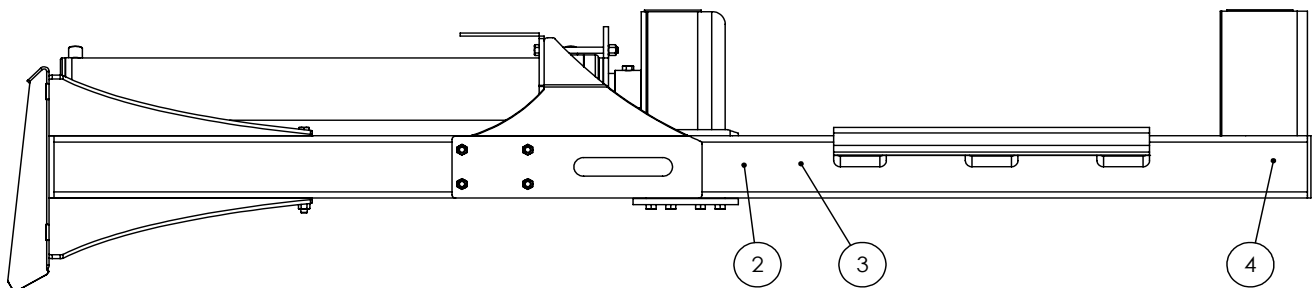

WX450 DECAL BREAKDOWN

ITEM	PART NO.	DESCRIPTION	QTY
1	Z94039	CAUTION - Read Manual	1
2	Z94040	WARNING - Moving Wedge	2
3	Z94067	Clear Guide	2
4	Z94056	Wallenstein	2
5	Z94019	Made in Canada	4
6	Z94066	Apply Oil or Grease	1