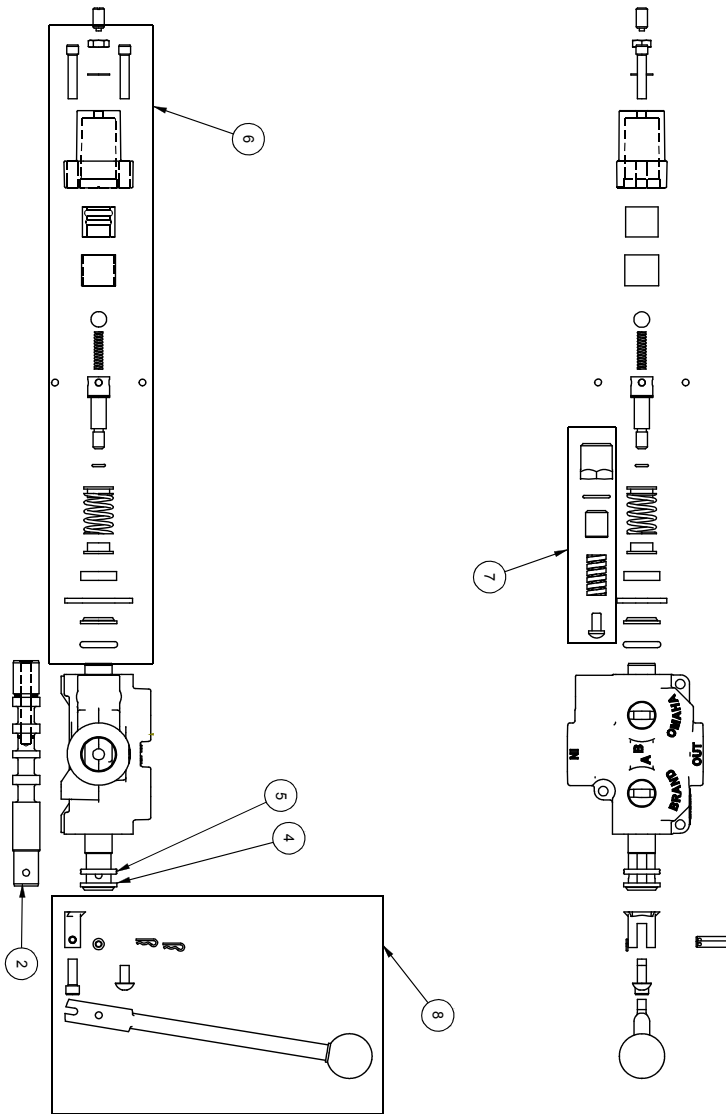

Cylinder	4
Main Parts	5
Valve	6
Valve and Fittings	8
4-Way Wedge (Optional)	9
Decal Breakdown	10

4-1/2" x 36" STROKE CYLINDER PARTS

ITEM	PART NO.	DESCRIPTION	QTY
1	G450-250SA	4-1/2" Bore x 2-1/2" Rod Gland With Seals	1
2	P100-450SA	4-1/2" Bore Piston With Seals	1
3	2032C2011	Barrel, 4-1/2"	1
4	2032C2013	Rod, 2-1/2x 1	1
5	Z72292G8	Hex Lock Nut 1NF Grade 8	1
6	SLK-4525	Seal Kit, 4-1/2 x 2-1/2	1

WX450 PARTS BREAKDOWN

ITEM	PART NO.	Description	QTY.
1	2032A202	Wedge, Large Sliding Assy	1
2	2032C201	Cylinder, 4-1/2 x 36 x 2-1/2	1
3	2032S213	Plate, Cylinder Retaining	1
4	2034W402	Weldment, Main Frame	1
5	Z51331	Elbow 90 MP x FPX 0808	1
6	Z51919	Flat-Face,FP08 x Male ISO16028	1
7	Z51920	Flat Face FP08 x Fem ISO 16028	1
8	Z52301	1/2 Hose MP08 x MP08 x 16"	1
9	Z52303	1/2 Hose,1/2MP x 1/2MP x 36"	1
10	Z52312	1/2 Hose, 1/2MPx1/2MPx 96"	2
11	Z71560	Hex Bolt 1/2NC x 6	3
12	Z72251	Hex Lock Nut 1/2NC	3
13	Z76712	Self-tapping Screw #10	1
14	Z96503	Manual Tube 3-1/2 Short	1
ITEM	PART NO.	Description	QTY.
20	2014S414	Plate, Sliding Wedge Capture	1
21	2032W203	Wedge, Large Sliding	1
22	Z71540	Hex Bolt 1/2NC x 4	1
23	Z71576	Hex Bolt 1/2NF x 1-1/2	4
24	Z72251	Hex Lock Nut 1/2NC	1

SECTION A-A

VALVE AND FITTINGS PARTS BREAKDOWN

ITEM	PART NO.	Description	QTY.
1	Z51331	Elbow 90 MP x FPX 0808	4
2	Z56209	Valve, Single Function Detent	1
3	*Z56210*	Valve, Closed Center	*
4	Z56915	Complete Handle Kit for Z56209	1
5	Z72111	Hex Lock Nut 1/4NC	3
6	Z75114	SHCS, 1/4NC x 1-3/4	3