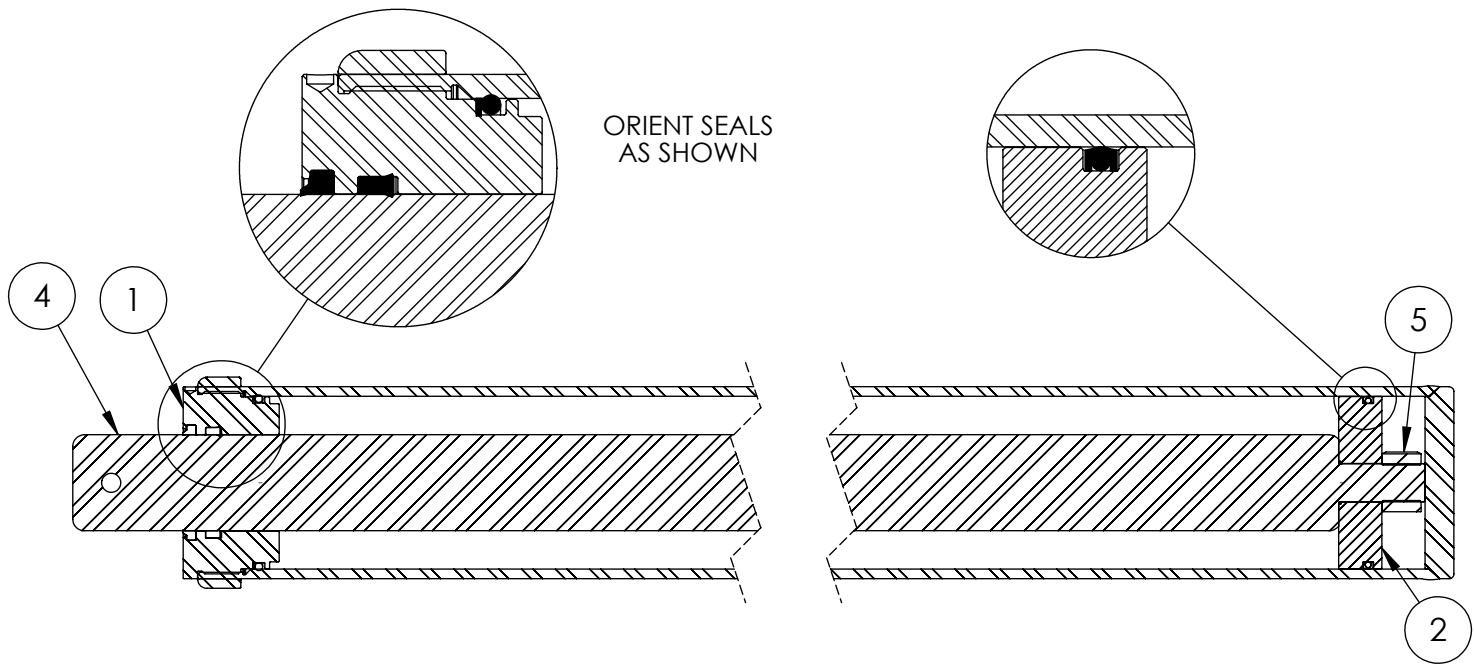

Cylinder	4
Main Parts	5
Valve	6
Valve and Fittings	8
4-Way Wedge (Optional)	9
Decal Breakdown	10

4-1/2" x 36" STROKE CYLINDER PARTS

ITEM	PART NO.	DESCRIPTION	QTY
1	G450-250SA	4-1/2" Bore x 2-1/2" Rod Gland With Seals	1
2	P100-450SA	4-1/2" Bore Piston With Seals	1
3	2032C2011	Barrel, 4-1/2"	1
4	2032C2013	Rod, 2-1/2x 1	1
5	Z72292G8	Hex Lock Nut 1NF Grade 8	1
6	SLK-4525	Seal Kit, 4-1/2 x 2-1/2	1