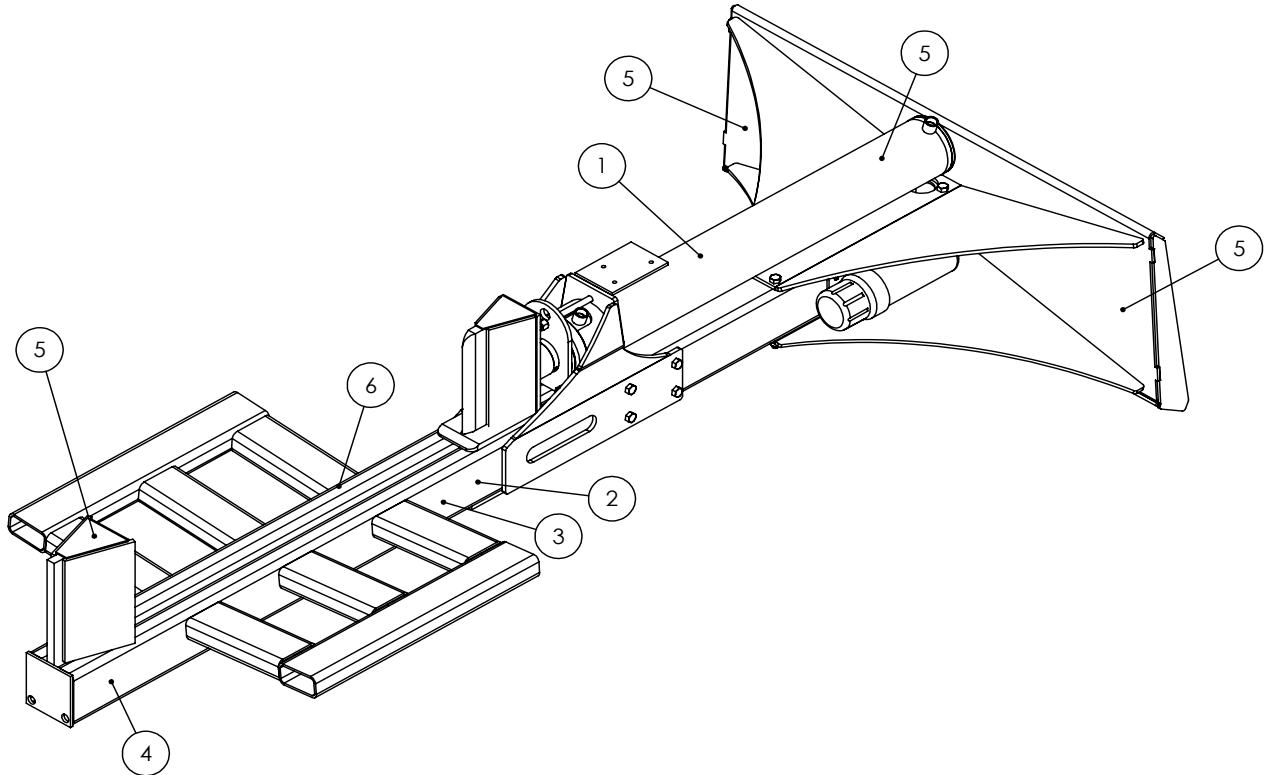

WX450 DECAL BREAKDOWN

ITEM	PART NO.	DESCRIPTION	QTY
1	Z94039	CAUTION - Read Manual	1
2	Z94040	WARNING - Moving Wedge	2
3	Z94067	Clear Guide	2
4	Z94056	Wallenstein	2
5	Z94019	Made in Canada	4
6	Z94066	Apply Oil or Grease	1