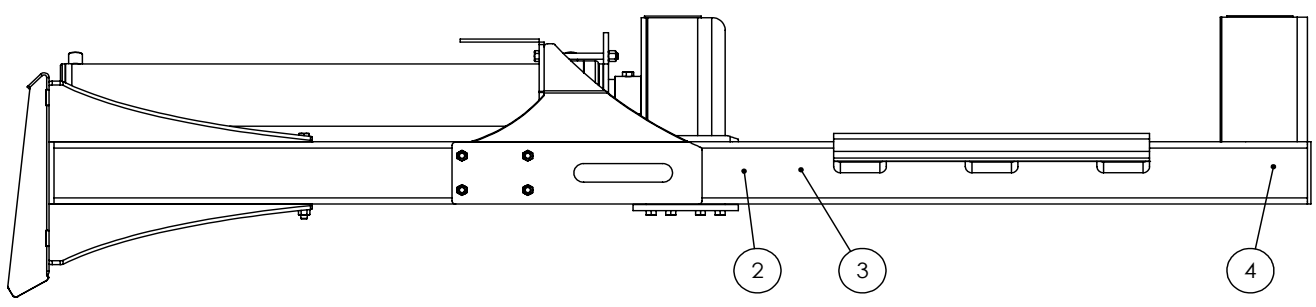

WX450 DECAL BREAKDOWN

ITEM	PART NO.	DESCRIPTION	QTY
1	Z94039	CAUTION - Read Manual	1
2	Z94040	WARNING - Moving Wedge	2
3	Z94067	Clear Guide	2
4	Z94056	Wallenstein	2
5	Z94019	Made in Canada	4
6	Z94066	Apply Oil or Grease	1