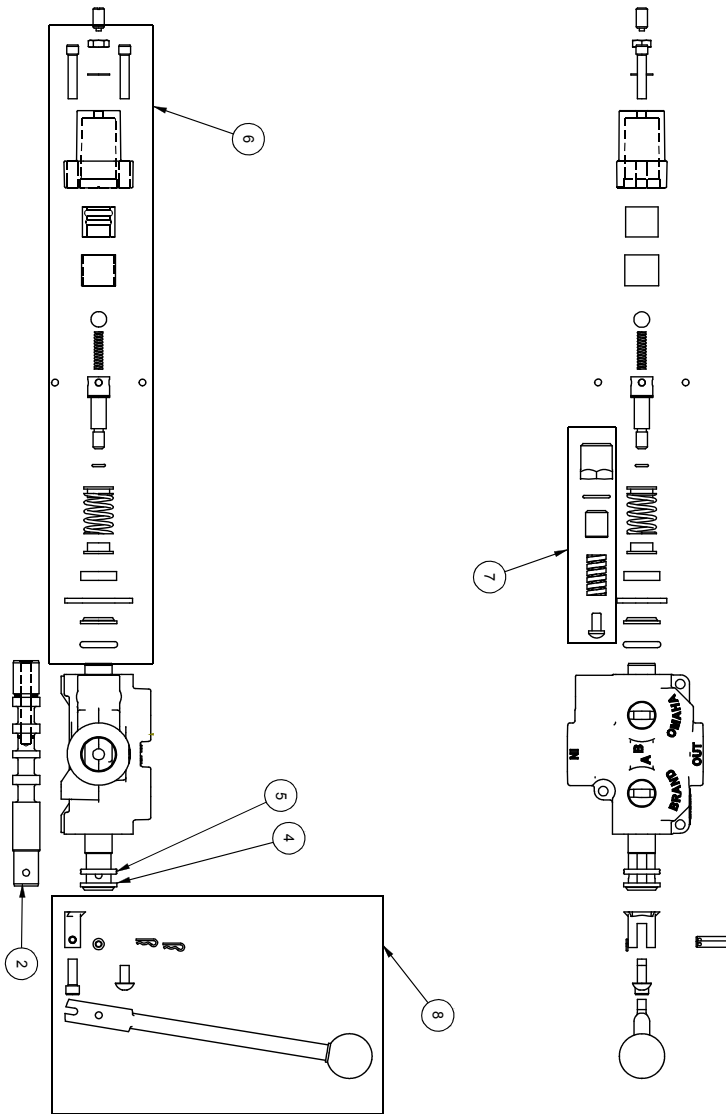

Cylinder	4
Main Parts	5
Valve	6
Valve and Fittings	8
4-Way Wedge (Optional)	9
Decal Breakdown	10

4-1/2" x 36" STROKE CYLINDER PARTS

ITEM	PART NO.	DESCRIPTION	QTY
1	G450-250SA	4-1/2" Bore x 2-1/2" Rod Gland With Seals	1
2	P100-450SA	4-1/2" Bore Piston With Seals	1
3	2032C2011	Barrel, 4-1/2"	1
4	2032C2013	Rod, 2-1/2x 1	1
5	Z72292G8	Hex Lock Nut 1NF Grade 8	1
6	SLK-4525	Seal Kit, 4-1/2 x 2-1/2	1

WX450 PARTS BREAKDOWN

ITEM	PART NO.	Description	QTY.
2	2012W212	Weldment, WX320	1
3	2032A202	Wedge, Large Sliding Assy	1
4	2032C201	Cylinder, 4-1/2 x 36 x 2-1/2	1
5	2032S213	Plate, Cylinder Retaining	1
6	2032S214	Tube, WX430	1
7	2032W206	Weldment, Skidsteer Mount Plate	1
8	Z51331	Elbow 90 MP x FPX 0808	1
9	Z51919	Flat-Face,FP08 x Male ISO16028	1
10	Z51920	Flat Face FP08 x Fem ISO 16028	1
11	Z52301	1/2 Hose MP08 x MP08 x 16"	1
12	Z52303	1/2 Hose,1/2MP x 1/2MP x 36"	1
13	Z52312	1/2 Hose, 1/2MPx1/2MPx 96"	2
14	Z71560	Hex Bolt 1/2NC x 6	3
15	Z71565	Hex Bolt, 1/2NC x 6-1/2	8
16	Z72251	Hex Lock Nut 1/2NC	3
17	Z72251	Hex Lock Nut 1/2NC	8
18	Z76721	Self-tapping Screw	3
19	Z96503	Manual Tube 3-1/2 Short	1
ITEM	PART NO.	Description	QTY.
20	2014S414	Plate, Sliding Wedge Capture	1
21	2032W203	Wedge, Large Sliding	1
22	Z71540	Hex Bolt 1/2NC x 4	1
23	Z71576	Hex Bolt 1/2NF x 1-1/2	4
24	Z72251	Hex Lock Nut 1/2NC	1

SECTION A-A

VALVE AND FITTINGS PARTS BREAKDOWN

ITEM	PART NO.	Description	QTY.
1	Z51331	Elbow 90 MP x FPX 0808	4
2	Z56209	Valve, Single Function Detent	1
3	*Z56210*	Valve, Closed Center	*
4	Z56915	Complete Handle Kit for Z56209	1
5	Z72111	Hex Lock Nut 1/4NC	3
6	Z75114	SHCS, 1/4NC x 1-3/4	3