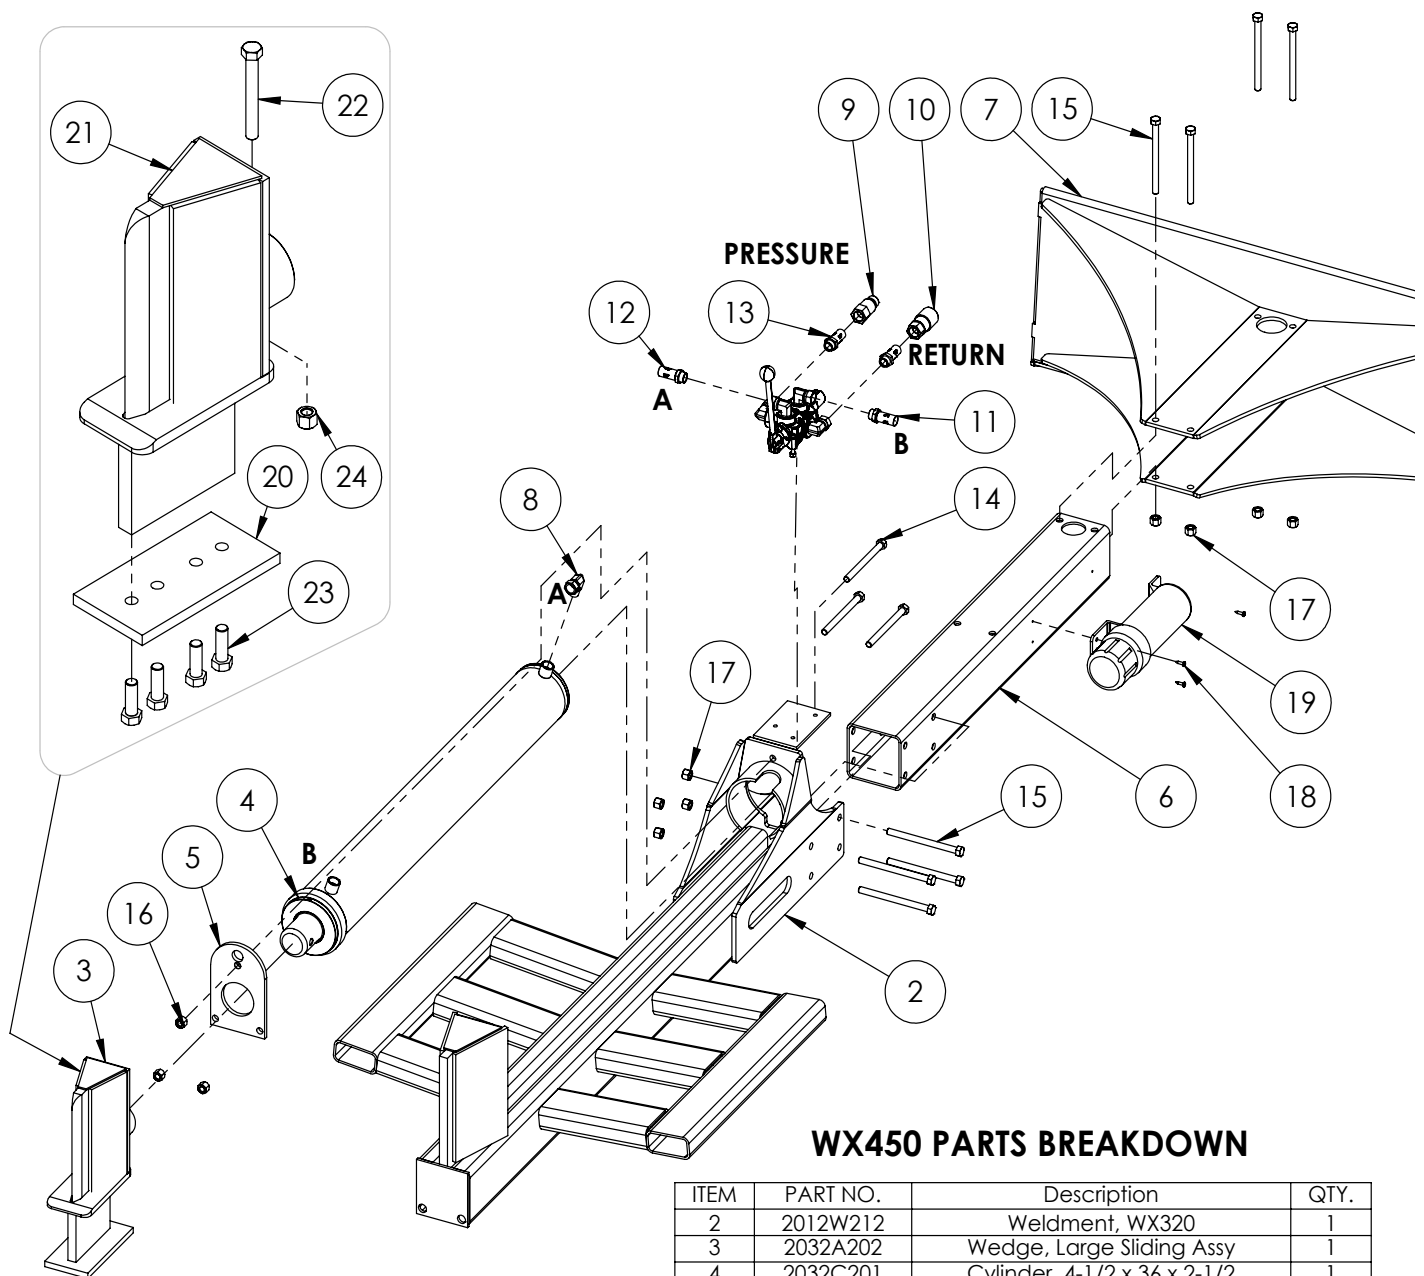

Cylinder	4
Main Parts	5
Valve	6
Valve and Fittings	8
4-Way Wedge (Optional)	9
Decal Breakdown	10

4-1/2" x 36" STROKE CYLINDER PARTS

ITEM	PART NO.	DESCRIPTION	QTY
1	G450-250SA	4-1/2" Bore x 2-1/2" Rod Gland With Seals	1
2	P100-450SA	4-1/2" Bore Piston With Seals	1
3	2032C2011	Barrel, 4-1/2"	1
4	2032C2013	Rod, 2-1/2x 1	1
5	Z72292G8	Hex Lock Nut 1NF Grade 8	1
6	SLK-4525	Seal Kit, 4-1/2 x 2-1/2	1

WX450 PARTS BREAKDOWN

ITEM	PART NO.	Description	QTY.
2	2012W212	Weldment, WX320	1
3	2032A202	Wedge, Large Sliding Assy	1
4	2032C201	Cylinder, 4-1/2 x 36 x 2-1/2	1
5	2032S213	Plate, Cylinder Retaining	1
6	2032S214	Tube, WX430	1
7	2032W206	Weldment, Skidsteer Mount Plate	1
8	Z51331	Elbow 90 MP x FPX 0808	1
9	Z51919	Flat-Face,FP08 x Male ISO16028	1
10	Z51920	Flat Face FP08 x Fem ISO 16028	1
11	Z52301	1/2 Hose MP08 x MP08 x 16"	1
12	Z52303	1/2 Hose,1/2MP x 1/2MP x 36"	1
13	Z52312	1/2 Hose, 1/2MPx1/2MPx 96"	2
14	Z71560	Hex Bolt 1/2NC x 6	3
15	Z71565	Hex Bolt, 1/2NC x 6-1/2	8
16	Z72251	Hex Lock Nut 1/2NC	3
17	Z72251	Hex Lock Nut 1/2NC	8
18	Z76721	Self-tapping Screw	3
19	Z96503	Manual Tube 3-1/2 Short	1
ITEM	PART NO.	Description	QTY.
20	2014S414	Plate, Sliding Wedge Capture	1
21	2032W203	Wedge, Large Sliding	1
22	Z71540	Hex Bolt 1/2NC x 4	1
23	Z71576	Hex Bolt 1/2NF x 1-1/2	4
24	Z72251	Hex Lock Nut 1/2NC	1

SECTION A-A

VALVE AND FITTINGS PARTS BREAKDOWN

ITEM	PART NO.	Description	QTY.
1	Z51331	Elbow 90 MP x FPX 0808	4
2	Z56209	Valve, Single Function Detent	1
3	*Z56210*	Valve, Closed Center	*
4	Z56915	Complete Handle Kit for Z56209	1
5	Z72111	Hex Lock Nut 1/4NC	3
6	Z75114	SHCS, 1/4NC x 1-3/4	3