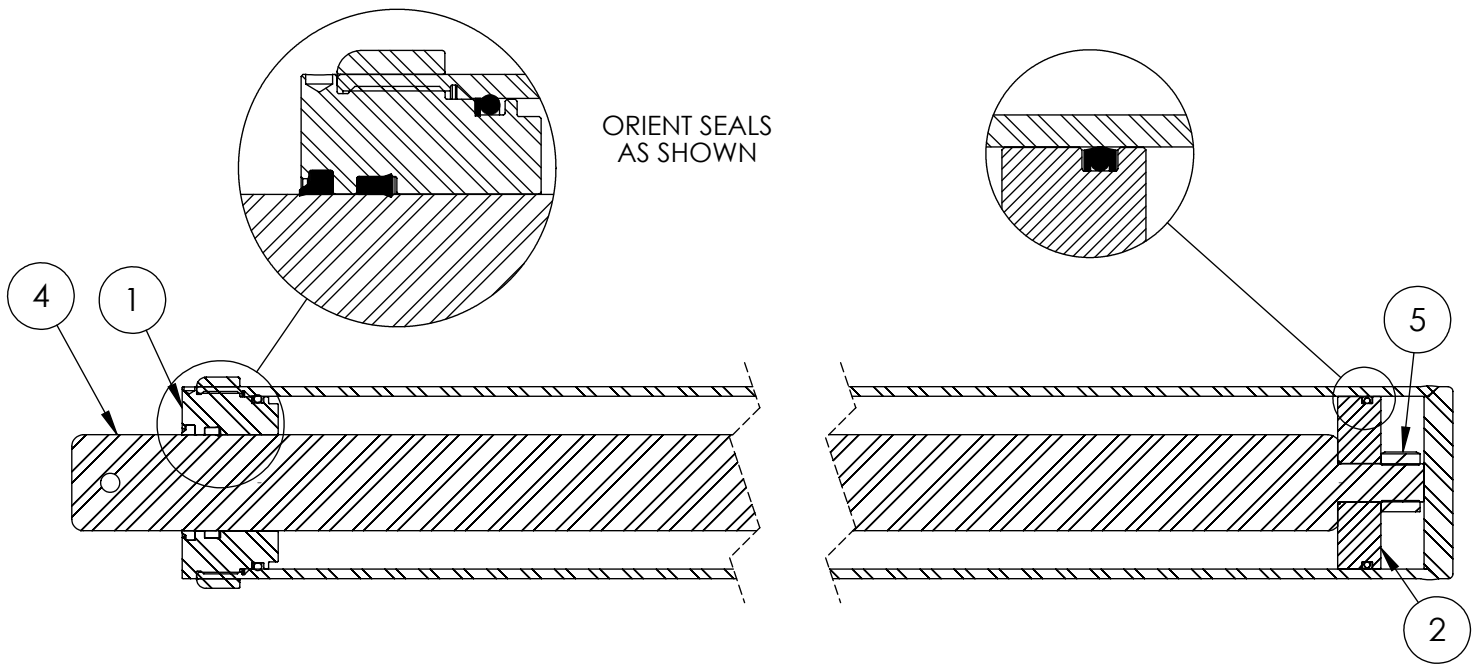

Cylinder	4
Main Parts	5
Valve	6
Valve and Fittings	8
4-Way Wedge (Optional)	9
Decal Breakdown	10

4-1/2" x 36" STROKE CYLINDER PARTS

ITEM	PART NO.	DESCRIPTION	QTY
1	G450-250SA	4-1/2" Bore x 2-1/2" Rod Gland With Seals	1
2	P100-450SA	4-1/2" Bore Piston With Seals	1
3	2032C2011	Barrel, 4-1/2"	1
4	2032C2013	Rod, 2-1/2x 1	1
5	Z72292G8	Hex Lock Nut 1NF Grade 8	1
6	SLK-4525	Seal Kit, 4-1/2 x 2-1/2	1