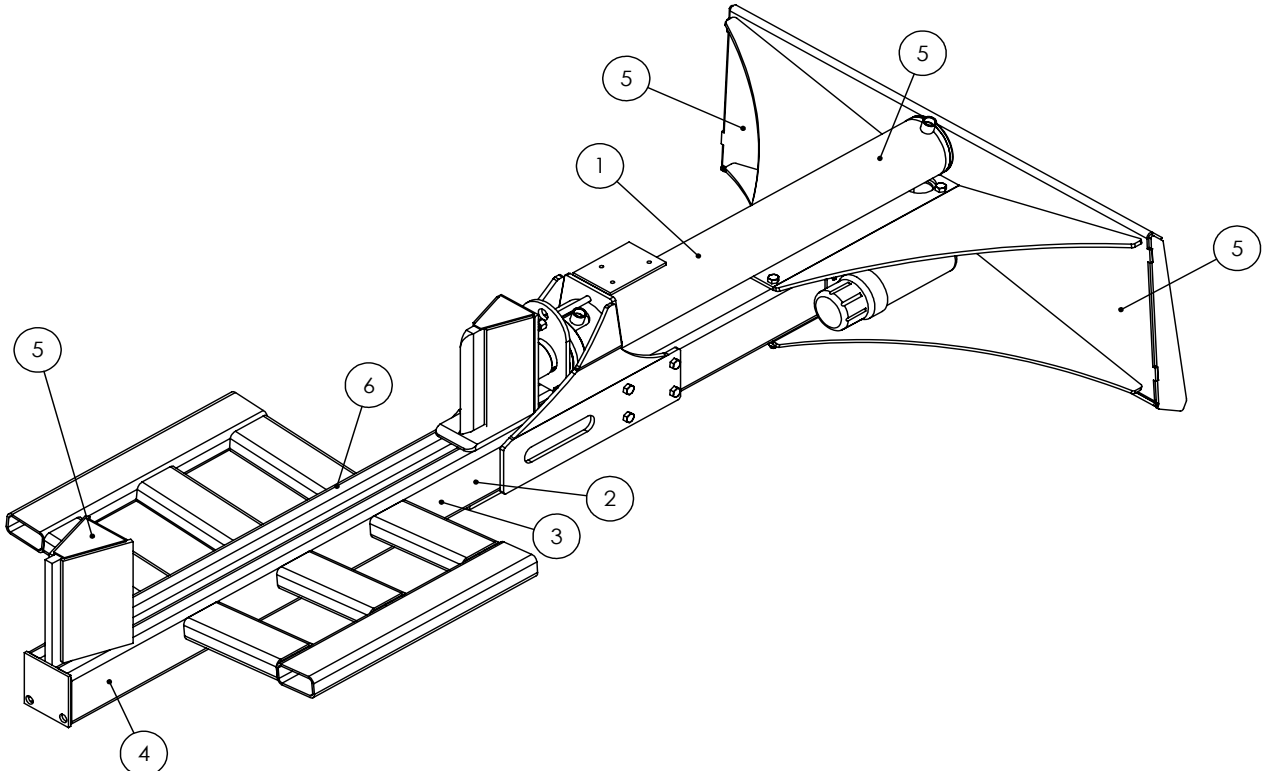

WX450 DECAL BREAKDOWN

ITEM	PART NO.	DESCRIPTION	QTY
1	Z94039	CAUTION - Read Manual	1
2	Z94040	WARNING - Moving Wedge	2
3	Z94067	Clear Guide	2
4	Z94056	Wallenstein	2
5	Z94019	Made in Canada	4
6	Z94066	Apply Oil or Grease	1