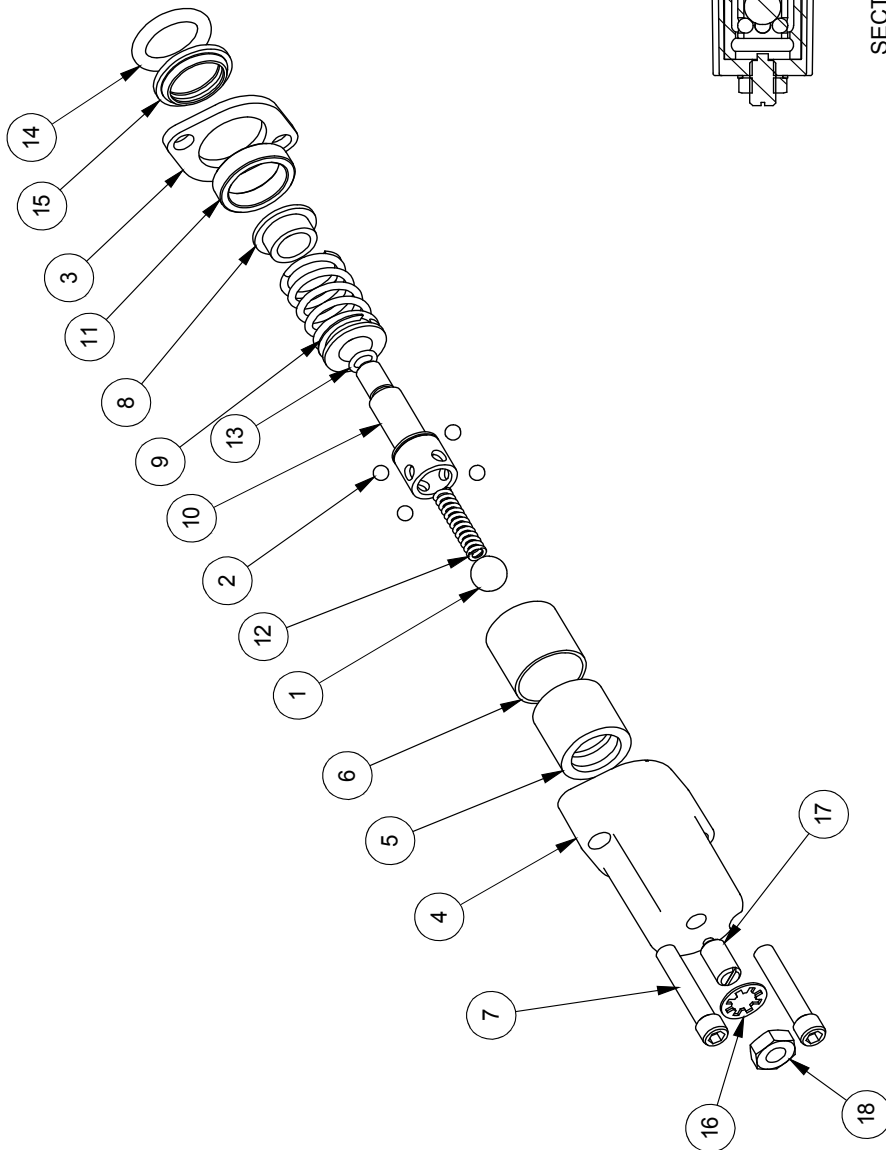

Cylinder	4
Main Parts	5
Valve	6
Valve and Fittings	8
4-Way Wedge (Optional)	9
Decal Breakdown	10

4-1/2" x 36" STROKE CYLINDER PARTS

ITEM	PART NO.	DESCRIPTION	QTY
1	G450-250SA	4-1/2" Bore x 2-1/2" Rod Gland With Seals	1
2	P100-450SA	4-1/2" Bore Piston With Seals	1
3	2032C2011	Barrel, 4-1/2"	1
4	2032C2013	Rod, 2-1/2x 1	1
5	Z72292G8	Hex Lock Nut 1NF Grade 8	1
6	SLK-4525	Seal Kit, 4-1/2 x 2-1/2	1

WX450 PARTS BREAKDOWN

ITEM	PART NO.	Description	QTY.
2	2012W212	Weldment, WX320	1
3	2032A202	Wedge, Large Sliding Assy	1
4	2032C201	Cylinder, 4-1/2 x 36 x 2-1/2	1
5	2032S213	Plate, Cylinder Retaining	1
6	2032S214	Tube, WX430	1
7	2032W206	Weldment, Skidsteer Mount Plate	1
8	Z51331	Elbow 90 MP x FPX 0808	1
9	Z51919	Flat-Face,FP08 x Male ISO16028	1
10	Z51920	Flat Face FP08 x Fem ISO 16028	1
11	Z52301	1/2 Hose MP08 x MP08 x 16"	1
12	Z52303	1/2 Hose,1/2MP x 1/2MP x 36"	1
13	Z52312	1/2 Hose, 1/2MPx1/2MPx 96"	2
14	Z71560	Hex Bolt 1/2NC x 6	3
15	Z71565	Hex Bolt, 1/2NC x 6-1/2	8
16	Z72251	Hex Lock Nut 1/2NC	3
17	Z72251	Hex Lock Nut 1/2NC	8
18	Z76721	Self-tapping Screw	3
19	Z96503	Manual Tube 3-1/2 Short	1
ITEM	PART NO.	Description	QTY.
20	2014S414	Plate, Sliding Wedge Capture	1
21	2032W203	Wedge, Large Sliding	1
22	Z71540	Hex Bolt 1/2NC x 4	1
23	Z71576	Hex Bolt 1/2NF x 1-1/2	4
24	Z72251	Hex Lock Nut 1/2NC	1

SECTION A-A

VALVE AND FITTINGS PARTS BREAKDOWN

ITEM	PART NO.	Description	QTY.
1	Z51331	Elbow 90 MP x FPX 0808	4
2	Z56209	Valve, Single Function Detent	1
3	*Z56210*	Valve, Closed Center	*
4	Z56915	Complete Handle Kit for Z56209	1
5	Z72111	Hex Lock Nut 1/4NC	3
6	Z75114	SHCS, 1/4NC x 1-3/4	3

CLOSED CENTER VALVE REQUIRED FOR "C" MODELS.

W4130 4-Way Wedge (Optional)

ITEM	PART NO.	DESCRIPTION	QTY
1	2082W301	Weldment, Main 4-Way	1
2	2082S307	U-Bolt, 3 x 4	1
3	772231	Hex Lock Nut 3/8NC	2

WX450 DECAL BREAKDOWN