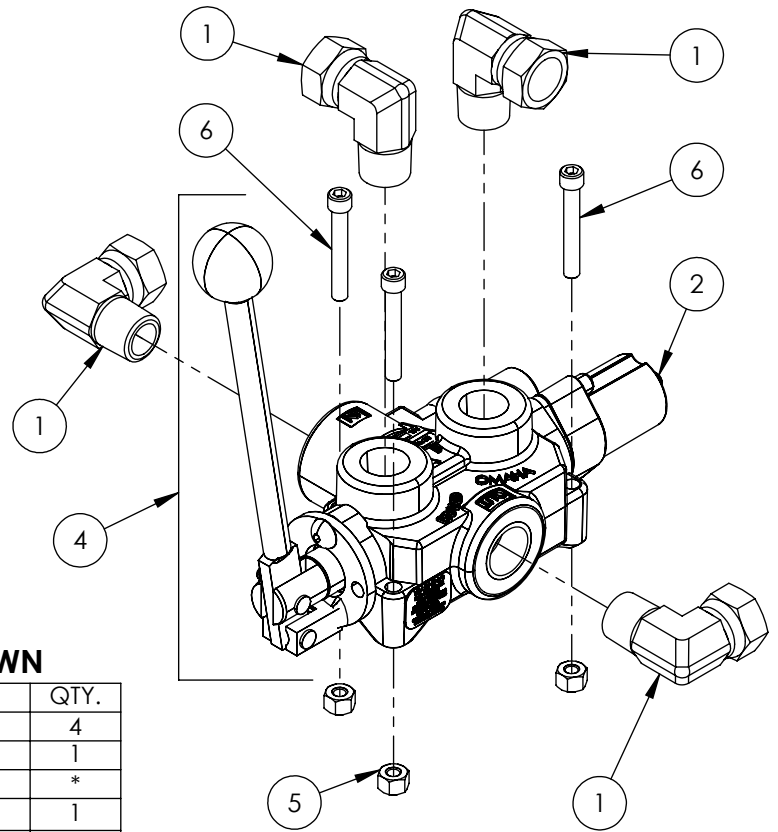

Cylinder	4
Main Parts	5
Valve	6
Valve and Fittings	8
4-Way Wedge (Optional)	9
Decal Breakdown	10

4-1/2" x 36" STROKE CYLINDER PARTS

ITEM	PART NO.	DESCRIPTION	QTY
1	G450-250SA	4-1/2" Bore x 2-1/2" Rod Gland With Seals	1
2	P100-450SA	4-1/2" Bore Piston With Seals	1
3	2032C2011	Barrel, 4-1/2"	1
4	2032C2013	Rod, 2-1/2x 1	1
5	Z72292G8	Hex Lock Nut 1NF Grade 8	1
6	SLK-4525	Seal Kit, 4-1/2 x 2-1/2	1

WX450 PARTS BREAKDOWN

ITEM	PART NO.	Description	QTY.
2	2012W212	Weldment, WX320	1
3	2032A202	Wedge, Large Sliding Assy	1
4	2032C201	Cylinder, 4-1/2 x 36 x 2-1/2	1
5	2032S213	Plate, Cylinder Retaining	1
6	2032S214	Tube, WX430	1
7	2032W206	Weldment, Skidsteer Mount Plate	1
8	Z51331	Elbow 90 MP x FPX 0808	1
9	Z51919	Flat-Face,FP08 x Male ISO16028	1
10	Z51920	Flat Face FP08 x Fem ISO 16028	1
11	Z52301	1/2 Hose MP08 x MP08 x 16"	1
12	Z52303	1/2 Hose,1/2MP x 1/2MP x 36"	1
13	Z52312	1/2 Hose, 1/2MPx1/2MPx 96"	2
14	Z71560	Hex Bolt 1/2NC x 6	3
15	Z71565	Hex Bolt, 1/2NC x 6-1/2	8
16	Z72251	Hex Lock Nut 1/2NC	3
17	Z72251	Hex Lock Nut 1/2NC	8
18	Z76721	Self-tapping Screw	3
19	Z96503	Manual Tube 3-1/2 Short	1
ITEM	PART NO.	Description	QTY.
20	2014S414	Plate, Sliding Wedge Capture	1
21	2032W203	Wedge, Large Sliding	1
22	Z71540	Hex Bolt 1/2NC x 4	1
23	Z71576	Hex Bolt 1/2NF x 1-1/2	4
24	Z72251	Hex Lock Nut 1/2NC	1

SECTION A-A

VALVE AND FITTINGS PARTS BREAKDOWN

ITEM	PART NO.	Description	QTY.
1	Z51331	Elbow 90 MP x FPX 0808	4
2	Z56209	Valve, Single Function Detent	1
3	*Z56210*	Valve, Closed Center	*
4	Z56915	Complete Handle Kit for Z56209	1
5	Z72111	Hex Lock Nut 1/4NC	3
6	Z75114	SHCS, 1/4NC x 1-3/4	3