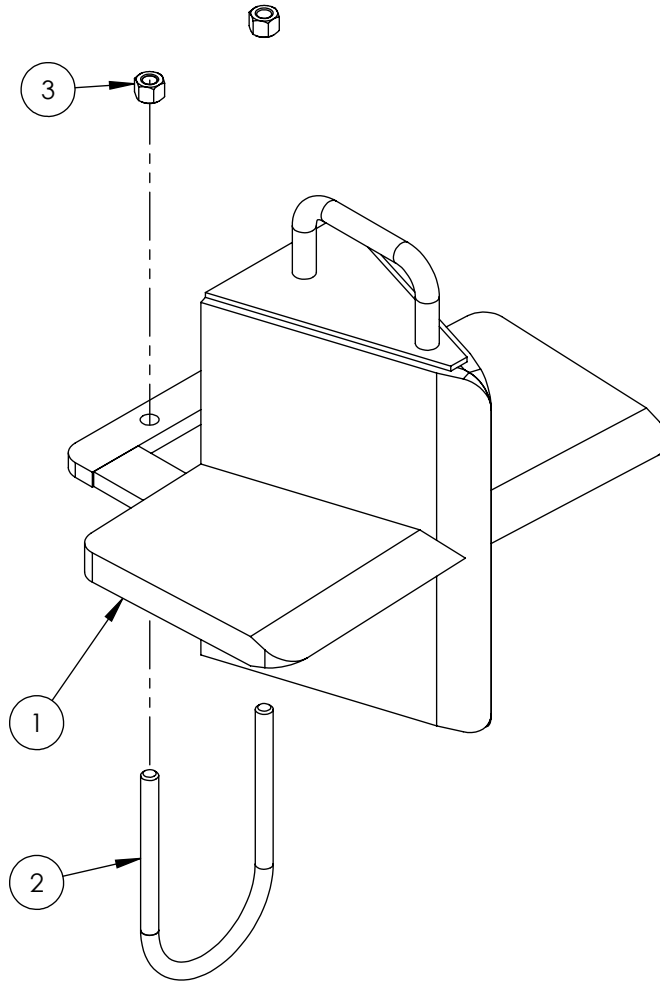

W4130 4-Way Wedge (Optional)

ITEM	PART NO.	DESCRIPTION	QTY
1	2082W301	Weldment, Main 4-Way	1
2	2082S307	U-Bolt, 3 x 4	1
3	772231	Hex Lock Nut 3/8NC	2