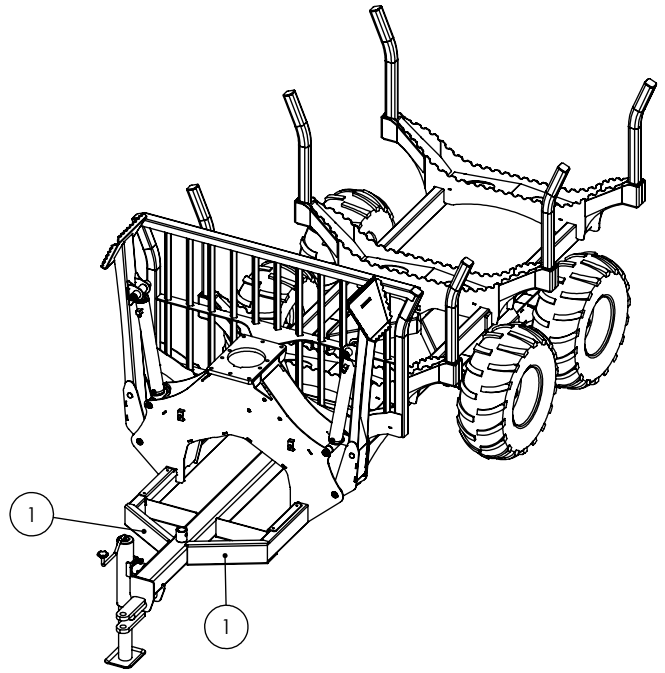

OFFROAD GRAPPLE TRAILER DECAL BREAKDOWN

ITEM	PART NO.	DESCRIPTION	QTY
1	Z94056	Wallenstein	2