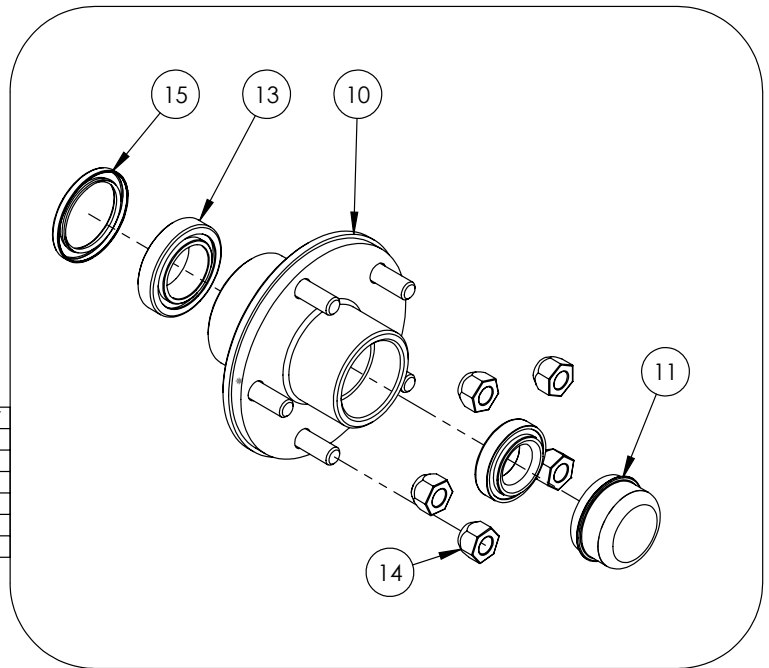

# Table of Contents

Main Parts	4
Wheel Rockers	5
Hub	6
Decals	7

### LT40 MAIN PARTS BREAKDOWN

ITEM	PART NO.	DESCRIPTION	QTY
1	6031C754	Cylinder, 2" x 15-5/8	2
2	6031L555	Clamp, 2-Hose	2
3	6051A200	Wheel Rocker	2
4	6051L827	Capture Washer, Hitch	1
5	6051L829	Plate, Wallenstein Background	1
6	6051L833	Plate, Axle Shaft Head	1
7	6051L867	Plate, Stabilizer Lock	2
8	6051M907	Pin, Stabilizer	4
9	6051M913	Pin, Stabilizer-Cyl. End	2
10	6051W100	Main Frame	1
11	6051W102	Post, Trailer	6
12	6051W103	Hitch	1
13	6051W105	Axle Shaft	1
14	6051W106	Stabilizer Arm - LH	1
15	6051W107	Stabilizer Arm - RH	1
16	Z12323	Cotter Pin 3/16 X 2-1/2	2
17	Z12441	Snapper Pin 1/2 x 4-1/2	1
18	Z14171	Roll Pin, 1/4 x 1-1/2	6
19	Z29202	Grease Zerk 1/4NF	6
20	Z71312	Hex Bolt 3/8NC x 1-1/4	2
21	Z72691	Slotted Hex Nut 1NF	2
22	Z79302	Rivet, 1/8 x 1/2	6
23	Z91309	26x12-12 TruPower 8-Ply RH	2
24	Z91310	26x12-12 TruPower 8-ply LH	2
25	Z91511	Top-Wind 15" Swivel Jack	1

# LT40 WHEEL ROCKER PARTS BREAKDOWN

ITEM	PART NO.	DESCRIPTION	QTY
1	6051W101	Rocker	1
2	Z12323	Cotter Pin 3/16 X 2-1/2	2
3	Z27242	Connex Bushing 1-1/2 x 2	2
4	Z29201	Grease Fitting, 1/8NPT	1
5	Z72691	Slotted Hex Nut 1NF	2
6	Z91207	Hub Assy, 1750# with Parts	2

**Z91207 PARTS BREAKDOWN**

ITEM	PART NO.	DESCRIPTION	QTY
10	Z91207	1750# 5 on 4-1/2 Hub	1
11	Z91801	Dust Cap 1.98 Bore	1
12	Z23202	L44649 Cone, L44610 Cup	1
13	Z23205	Tapered Bearing 1.3775 Bore	1
14	Z72931	Lug Nut 1/2NF	5
15	Z28202	Seal, Single Lip	1