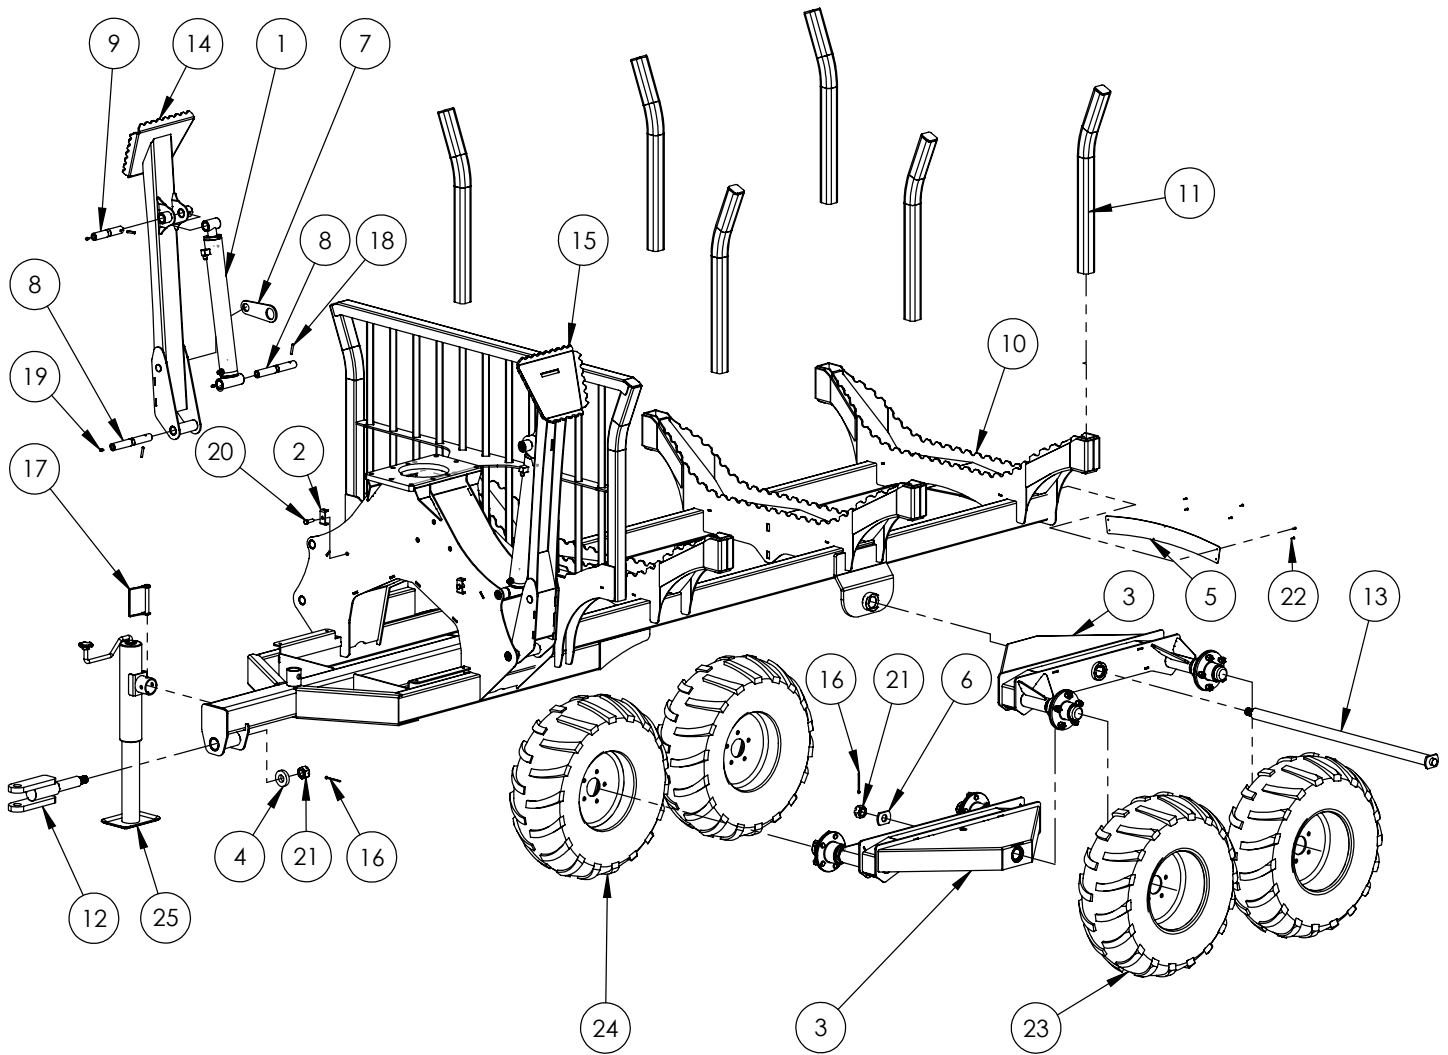

# Table of Contents

Main Parts	4
Wheel Rockers	5
Hub	6
Decals	7

### LT40 MAIN PARTS BREAKDOWN

ITEM	PART NO.	DESCRIPTION	QTY
1	6031C754	Cylinder, 2" x 15-5/8	2
2	6031L555	Clamp, 2-Hose	2
3	6051A200	Wheel Rocker	2
4	6051L827	Capture Washer, Hitch	1
5	6051L829	Plate, Wallenstein Background	1
6	6051L833	Plate, Axle Shaft Head	1
7	6051L867	Plate, Stabilizer Lock	2
8	6051M907	Pin, Stabilizer	4
9	6051M913	Pin, Stabilizer-Cyl. End	2
10	6051W100	Main Frame	1
11	6051W102	Post, Trailer	6
12	6051W103	Hitch	1
13	6051W105	Axle Shaft	1
14	6051W106	Stabilizer Arm - LH	1
15	6051W107	Stabilizer Arm - RH	1
16	Z12323	Cotter Pin 3/16 X 2-1/2	2
17	Z12441	Snapper Pin 1/2 x 4-1/2	1
18	Z14171	Roll Pin, 1/4 x 1-1/2	6
19	Z29202	Grease Zerk 1/4NF	6
20	Z71312	Hex Bolt 3/8NC x 1-1/4	2
21	Z72691	Slotted Hex Nut 1NF	2
22	Z79302	Rivet, 1/8 x 1/2	6
23	Z91309	26x12-12 TruPower 8-Ply RH	2
24	Z91310	26x12-12 TruPower 8-ply LH	2
25	Z91511	Top-Wind 15" Swivel Jack	1

# LT40 WHEEL ROCKER PARTS BREAKDOWN

ITEM	PART NO.	DESCRIPTION	QTY
1	6051W101	Rocker	1
2	Z12323	Cotter Pin 3/16 X 2-1/2	2
3	Z27242	Connex Bushing 1-1/2 x 2	2
4	Z29201	Grease Fitting, 1/8NPT	1
5	Z72691	Slotted Hex Nut 1NF	2
6	Z91207	Hub Assy, 1750# with Parts	2