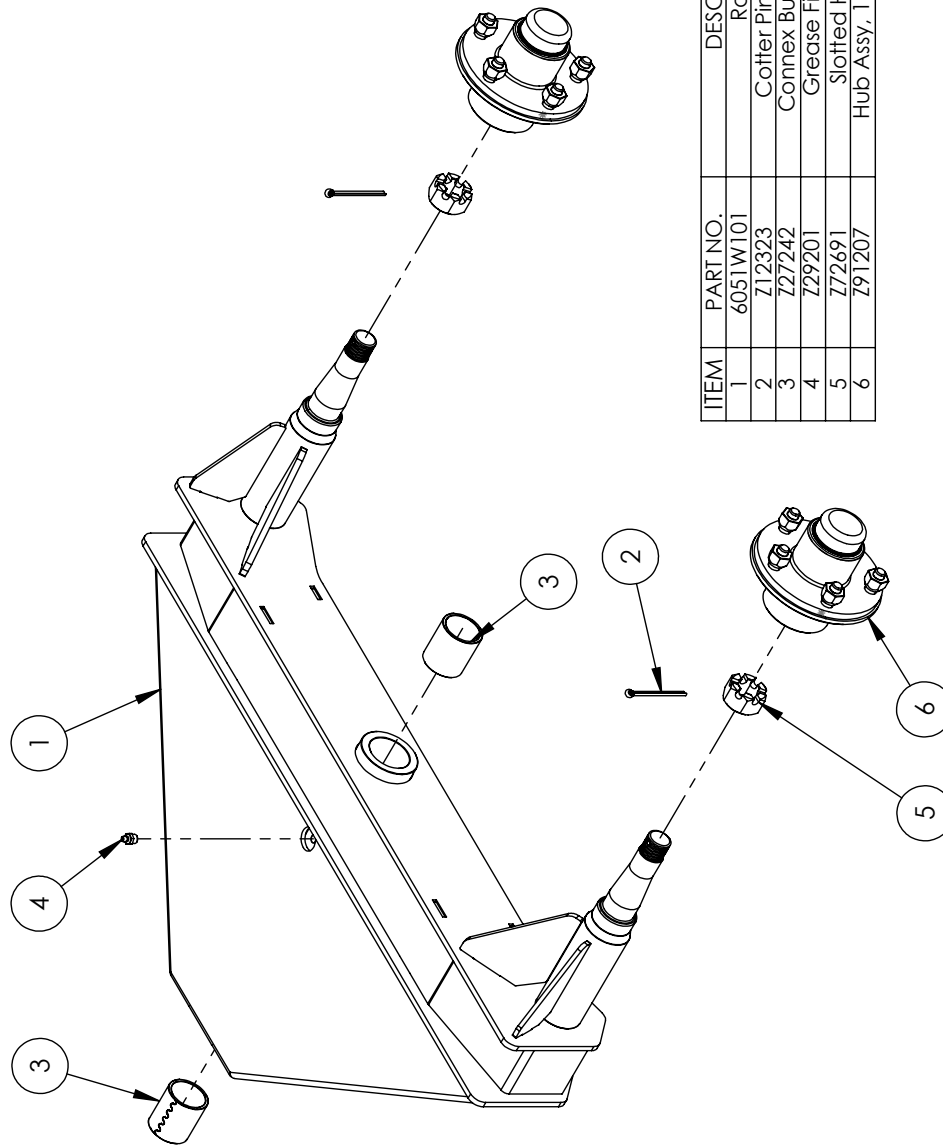

# Table of Contents

Main Parts	4
Wheel Rockers	5
Hub	6
Decals	7

### LT40 MAIN PARTS BREAKDOWN

ITEM	PART NO.	DESCRIPTION	QTY
1	6031C754	Cylinder, 2" x 15-5/8	2
2	6031L555	Clamp, 2-Hose	2
3	6051A200	Wheel Rocker	2
4	6051L827	Capture Washer, Hitch	1
5	6051L829	Plate, Wallenstein Background	1
6	6051L833	Plate, Axle Shaft Head	1
7	6051L867	Plate, Stabilizer Lock	2
8	6051M907	Pin, Stabilizer	4
9	6051M913	Pin, Stabilizer-Cyl. End	2
10	6051W100	Main Frame	1
11	6051W102	Post, Trailer	6
12	6051W103	Hitch	1
13	6051W105	Axle Shaft	1
14	6051W106	Stabilizer Arm - LH	1
15	6051W107	Stabilizer Arm - RH	1
16	Z12323	Cotter Pin 3/16 X 2-1/2	2
17	Z12441	Snapper Pin 1/2 x 4-1/2	1
18	Z14171	Roll Pin, 1/4 x 1-1/2	6
19	Z29202	Grease Zerk 1/4NF	6
20	Z71312	Hex Bolt 3/8NC x 1-1/4	2
21	Z72691	Slotted Hex Nut 1NF	2
22	Z79302	Rivet, 1/8 x 1/2	6
23	Z91309	26x12-12 TruPower 8-Ply RH	2
24	Z91310	26x12-12 TruPower 8-ply LH	2
25	Z91511	Top-Wind 15" Swivel Jack	1

# LT40 WHEEL ROCKER PARTS BREAKDOWN

ITEM	PART NO.	DESCRIPTION	QTY
1	6051W101	Rocker	1
2	Z12323	Cotter Pin 3/16 X 2-1/2	2
3	Z27242	Connex Bushing 1-1/2 x 2	2
4	Z29201	Grease Fitting, 1/8NPT	1
5	Z72691	Slotted Hex Nut 1NF	2
6	Z91207	Hub Assy, 1750# with Parts	2

**Z91207 PARTS BREAKDOWN**

ITEM	PART NO.	DESCRIPTION	QTY
10	Z91207	1750# 5 on 4-1/2 Hub	1
11	Z91801	Dust Cap 1.98 Bore	1
12	Z23202	L44649 Cone, L44610 Cup	1
13	Z23205	Tapered Bearing 1.3775 Bore	1
14	Z72931	Lug Nut 1/2NF	5
15	Z28202	Seal, Single Lip	1