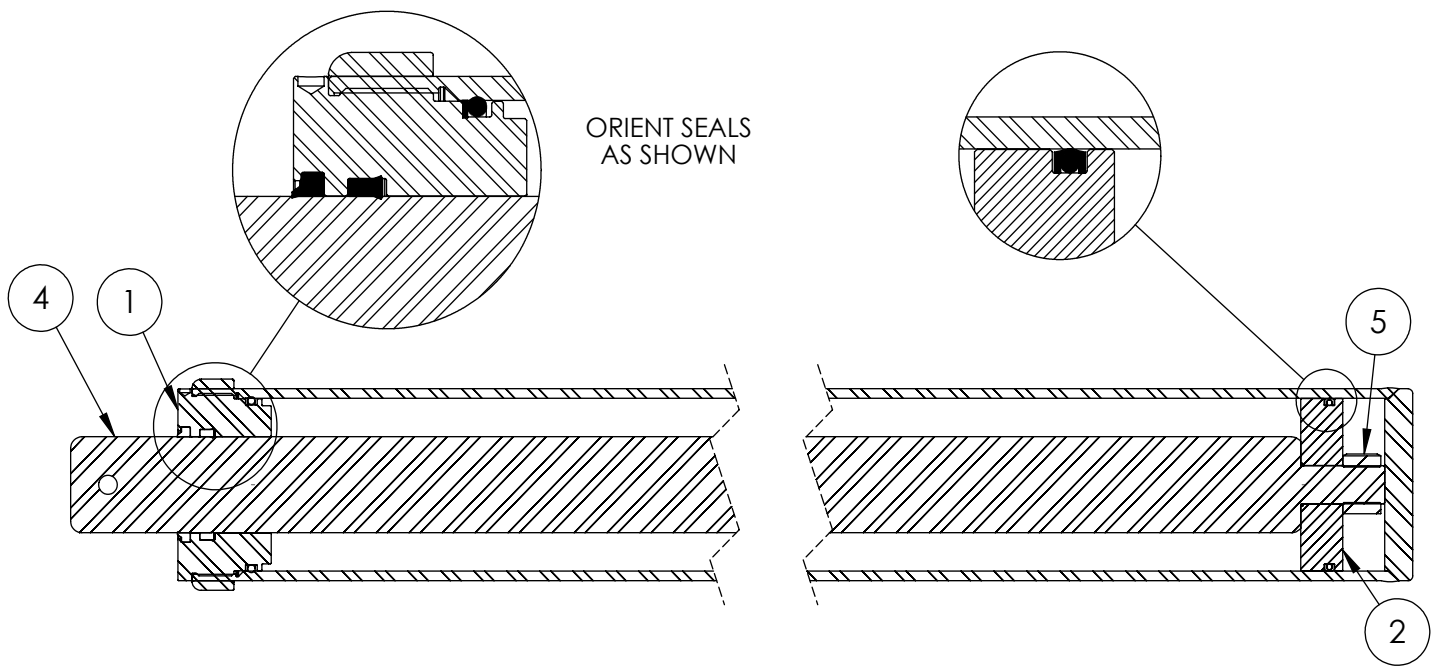

Cylinder	4
Main Parts	5
Decal Breakdown	6

4-1/2" x 36" STROKE CYLINDER PARTS

ITEM	PART NO.	DESCRIPTION	QTY
1	G450-250SA	4-1/2" Bore x 2-1/2" Rod Gland With Seals	1
2	P100-450SA	4-1/2" Bore Piston With Seals	1
3	2032C2011	Barrel, 4-1/2"	1
4	2032C2013	Rod, 2-1/2x 1	1
5	Z72292G8	Hex Lock Nut 1NF Grade 8	1
6	SLK-4525	Seal Kit, 4-1/2 x 2-1/2	1

WX430 PARTS BREAKDOWN

ITEM	PART NO.	Description	QTY.
1	2032A202	Wedge, Large Sliding Assy	1
2	2032C201	Cylinder, 4-1/2 x 36 x 2-1/2	1
3	2032S213	Plate, Cylinder Retaining	1
4	2032W202	Weldment, Main Frame	1
5	Z51112	Pipe Nipple, 1/2NPT x 8"	2
6	Z51243	Elbow 90 FP x FP 0808	2
7	Z51919	Flat-Face,FP08 x Male ISO16028	1
8	Z51920	Flat Face FP08 x Fem ISO 16028	1
9	Z52311	1/2 Hose, 1/2MPx1/2MPx 75"	1
10	Z52312	1/2 Hose, 1/2MPx1/2MPx 96"	1
11	Z71560	Hex Bolt 1/2NC x 6	3
12	Z72251	Hex Lock Nut 1/2NC	3
13	Z76712	Self-tapping Screw #10	1
14	Z96503	Manual Tube 3-1/2 Short	1
ITEM	PART NO.	Description	QTY.
20	2014S414	Plate, Sliding Wedge Capture	1
21	2032W203	Wedge, Large Sliding	1
22	Z71540	Hex Bolt 1/2NC x 4	1
23	Z71576	Hex Bolt 1/2NF x 1-1/2	4
24	Z72251	Hex Lock Nut 1/2NC	1