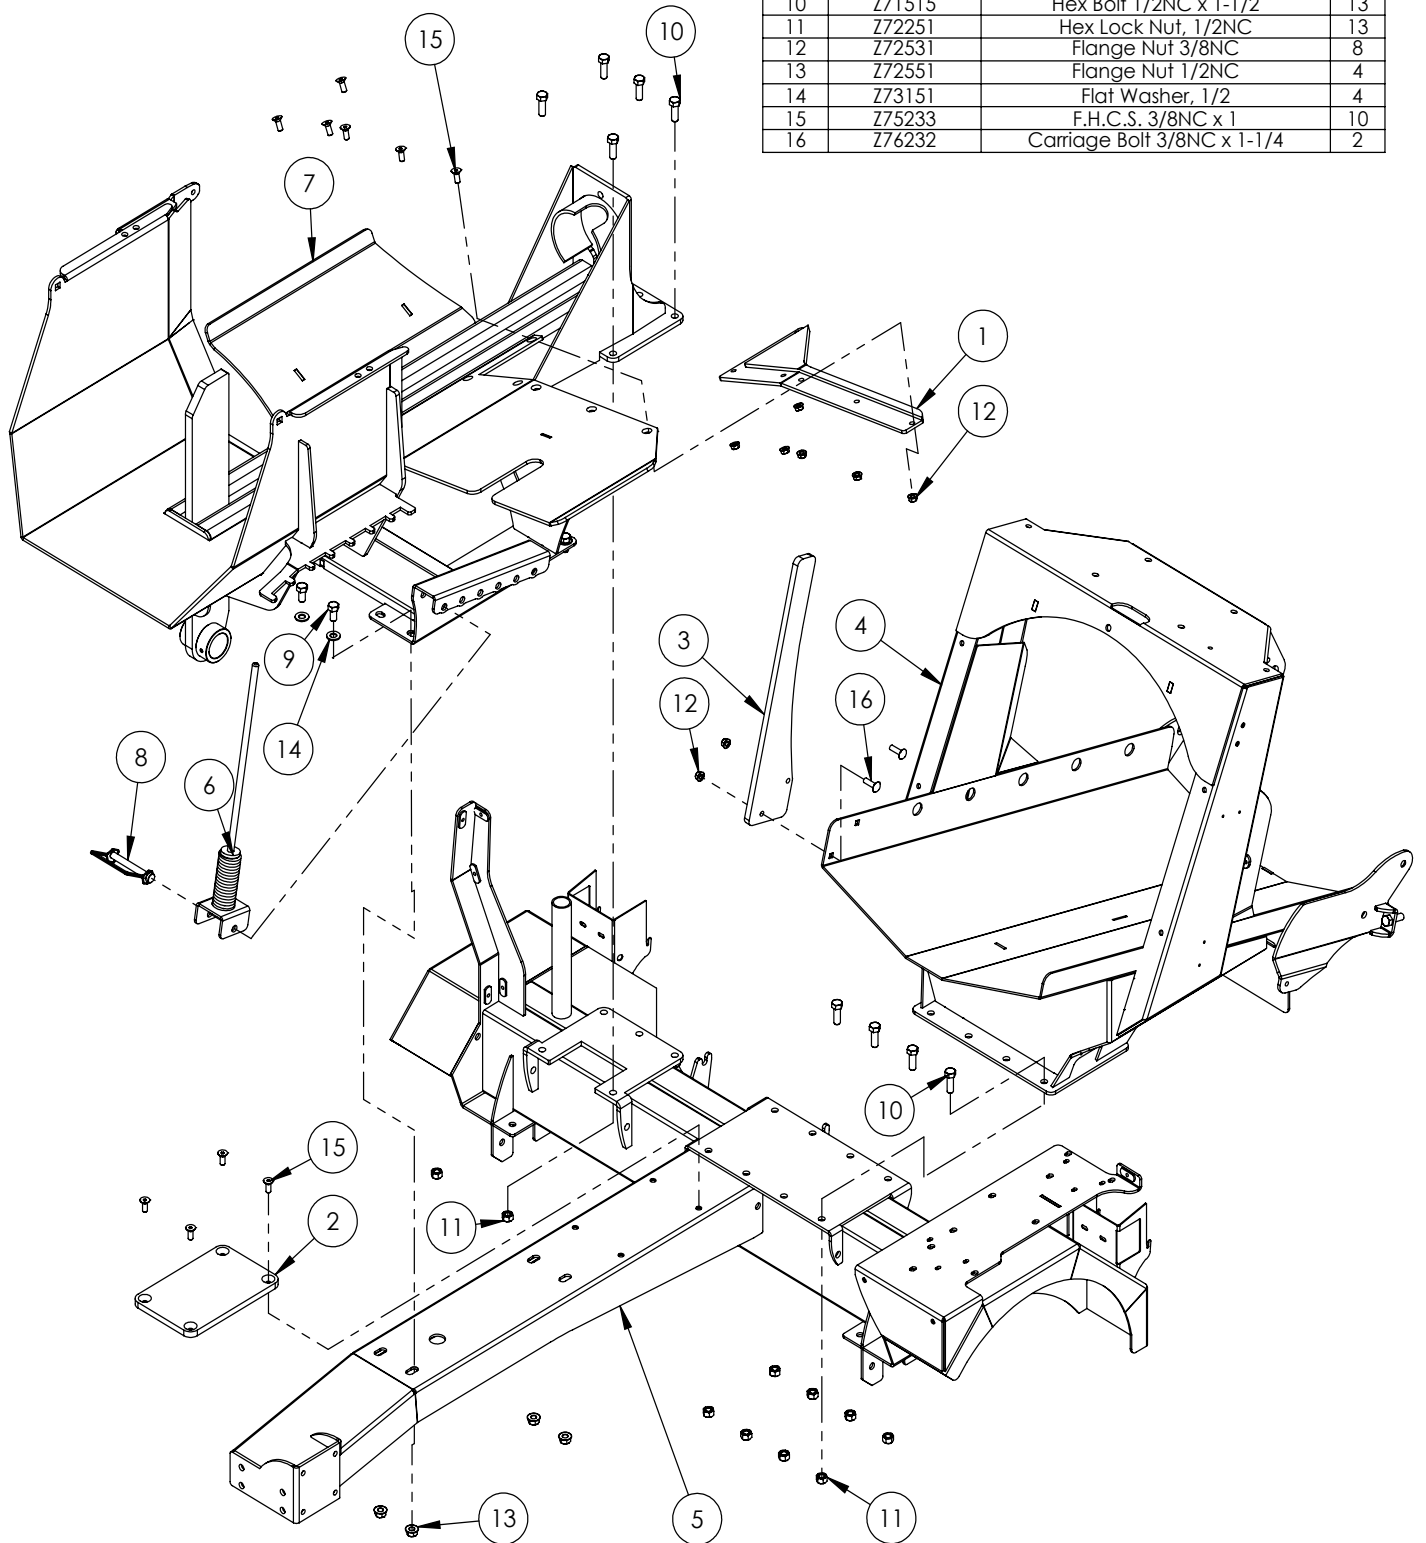

WP SAW STATION PARTS BREAKDOWN

ITEM	PART NO.	DESCRIPTION	QTY
1	2071S126	Edge, Log Table	1
2	2071S129	Chain Bumper	1
3	2071S208	Saw Guide	1
4	2071W115	Chufe, Log	1
5	2071W123	Trailer, Splitter	1
6	2071W190	Log Stop Whip	1
7	2071W192	Weldment, Main Frame	1
8	Z12441	Snapper Pin 1/2 x 4-1/2	1
9	Z71510	Hex Bolt 1/2NC x 1	4
10	Z71515	Hex Bolt 1/2NC x 1-1/2	13
11	Z72251	Hex Lock Nut, 1/2NC	13
12	Z72531	Flange Nut 3/8NC	8
13	Z72551	Flange Nut 1/2NC	4
14	Z73151	Flat Washer, 1/2	4
15	Z75233	F.H.C.S. 3/8NC x 1	10
16	Z76232	Carriage Bolt 3/8NC x 1-1/4	2