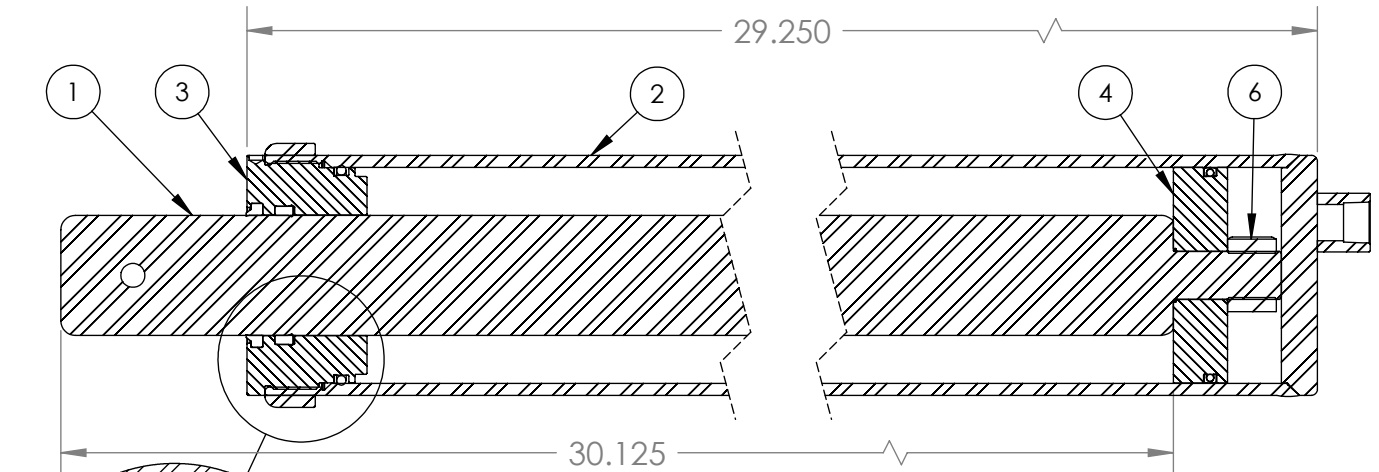

VIEW SHOWS PROPER SEAL ORIENTATION

2071C101 CYLINDER PARTS BREAKDOWN

ITEM	PART NO.	DESCRIPTION	QTY
1	2071C1012	Rod, 2-1/2 x 1	1
2	2071C1014	Barrel, 4-1/2"	1
3	G450-250SA	4-1/2" Bore x 2-1/2" Rod Gland	1
4	P100-450SA	4-1/2" Bore Piston	1
5	SLK-4525	Seal Kit, 4-1/2 x 2-1/2	1
6	Z72292G8	Hex Lock Nut 1NF Grade 8	1