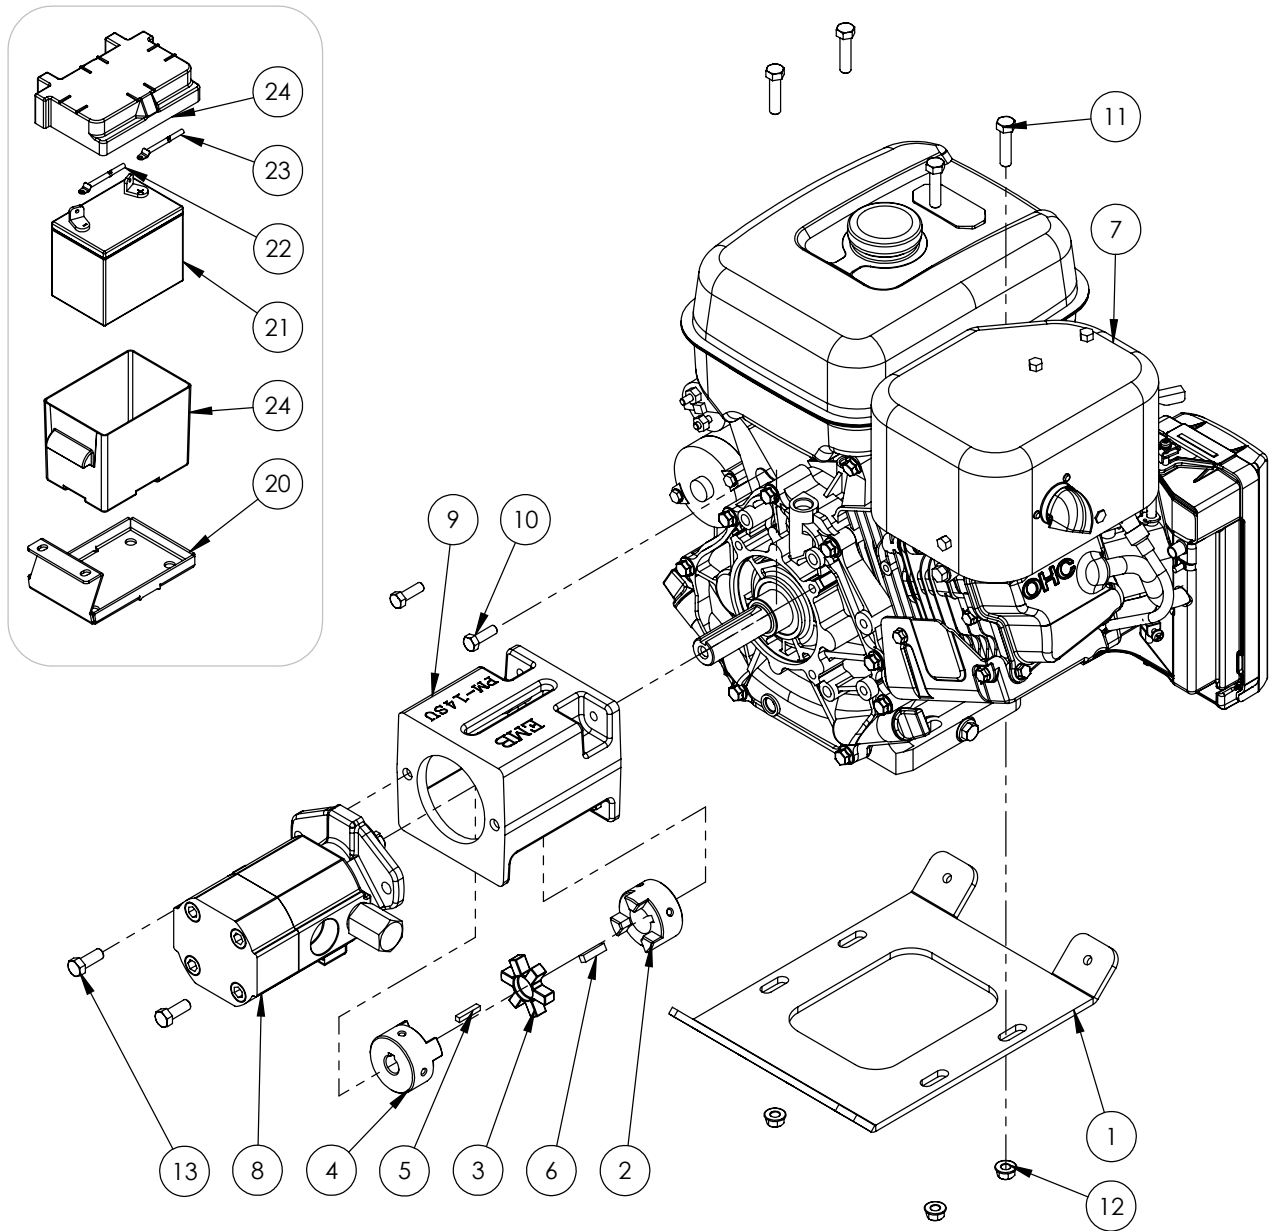

WP WINCH PARTS BREAKDOWN

ITEM	PART NO.	DESCRIPTION	QTY
1	2071L123	Clevis, Latch Mount	1
2	2071W101	Chute, Lead In	1
3	2071W102	Hold Down Bottom	1
4	2071W110	Log Hold Down Long	1
5	2071W112	Pin, Log Hold Down	1
6	2071W115	Chute, Log	1
7	2071W118	Chute, Bottom	1
8	2071W120	Winch Shield	1
9	2071W121	Arm,Log Chute Lock	1
10	2071W136	Pin,Log Hold Down	1
11	2071W193	Jack,Log Chute	1
12	2071W193H	Jack,Log Chute RH	1
13	Z12110	Latch Pin 3/16	1
14	Z12441	Snapper Pin 1/2 x 4-1/2	2
15	Z29202	Grease Zerk 1/4NF	2
16	Z34203	Gas Spring, 10mm x 8.44 Stroke	2
17	Z34204	Ball Stud 13mm x 5/16	4
18	Z71310	Hex Bolt 3/8NC x 1	1
19	Z71510	Hex Bolt 1/2NC x 1	4
20	Z71530	Hex Bolt 1/2NC x 3	1
21	Z72221	Hex Lock Nut 5/16NC	5
22	Z72231	Hex Lock Nut 3/8NC	1
23	Z72251	Hex Lock Nut 1/2NC	5
24	Z72551	Flange Nut 1/2NC	6
25	Z73131	Washer, 3/8	1
26	Z76121	Flange Bolt 5/16NC x 3/4	5
27	Z76259	Carriage Bolt 1/2NC x 1-1/4	4
28	Z76712	Self-tapping Screw #10	3
29	Z92311	1/4" Chain x 21"	1
30	Z92405	60" Winching Strap	1
31	Z96503	Manual Tube 3-1/2 Short	1