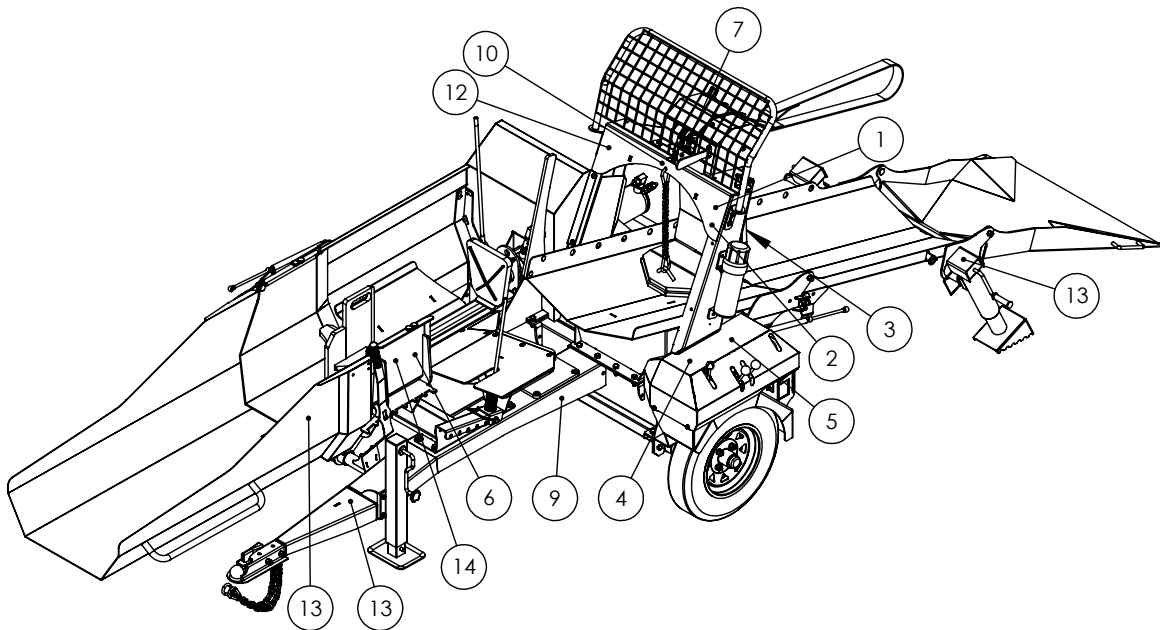

WP Wood Processor Trailer Wiring Diagram

RIGHT SIDE

KEY	
Bl	- BLUE
Br	- BROWN
Gr	- GREEN
Rd	- RED
Yl	- YELLOW
Bk	- BLACK
Wh	- WHITE

LEFT SIDE

WP DECAL BREAKDOWN

ITEM	PART NO.	DESCRIPTION	QTY
1	Z94130	CAUTION - Read Manual	1
2	Z94131	WARNING - Flying Object Hazard	1
3	Z94132	IMPORTANT - Attach Lock Bracket	1
4	Z94133	Winch Control	1
5	Z94134	Operator Levers	1
6	Z94135	Wedge Height Control	1
7	Z94137	Winch - Free wheel or engaged	1
8	Z94139-1	Wallenstein WP820 Side	1
9	Z94139-2	Wallenstein WP820 Frame	1
10	Z94139-3	Wallenstein WP820 Small	1
11	Z94139-4	Wallenstein WP820 Ramp	1
12	Z94139-5	820 Auto Cycle	1
13	Z94019	Made in Canada	5
14	Z94040	WARNING - Wedge Hazaed	2
15	Z94005	WARNING - High Pressure Fluid	1