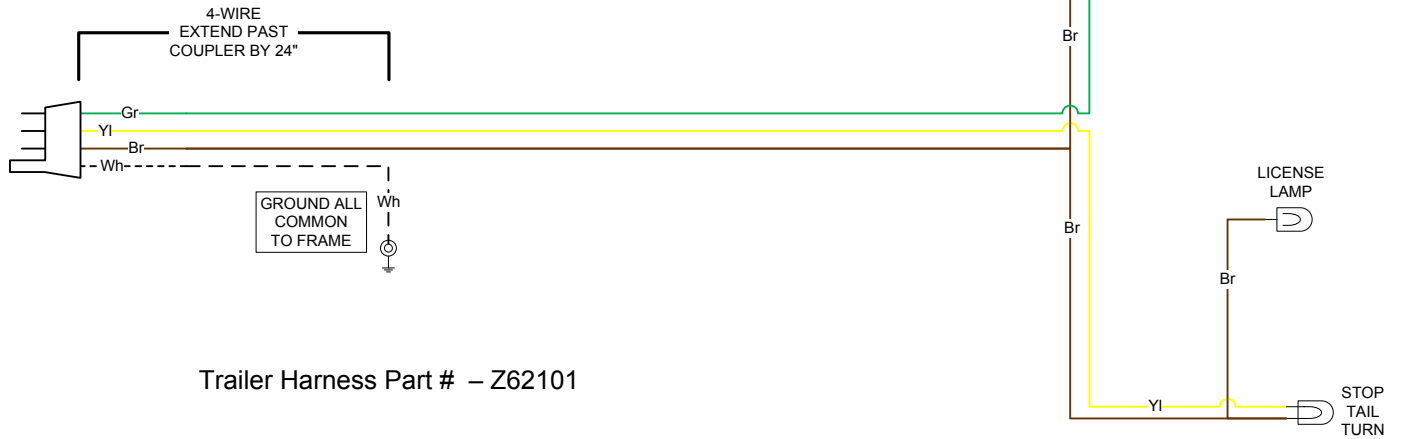

WP Wood Processor Trailer Wiring Diagram

RIGHT SIDE

KEY	
Bl	- BLUE
Br	- BROWN
Gr	- GREEN
Rd	- RED
Yl	- YELLOW
Bk	- BLACK
Wh	- WHITE

LEFT SIDE