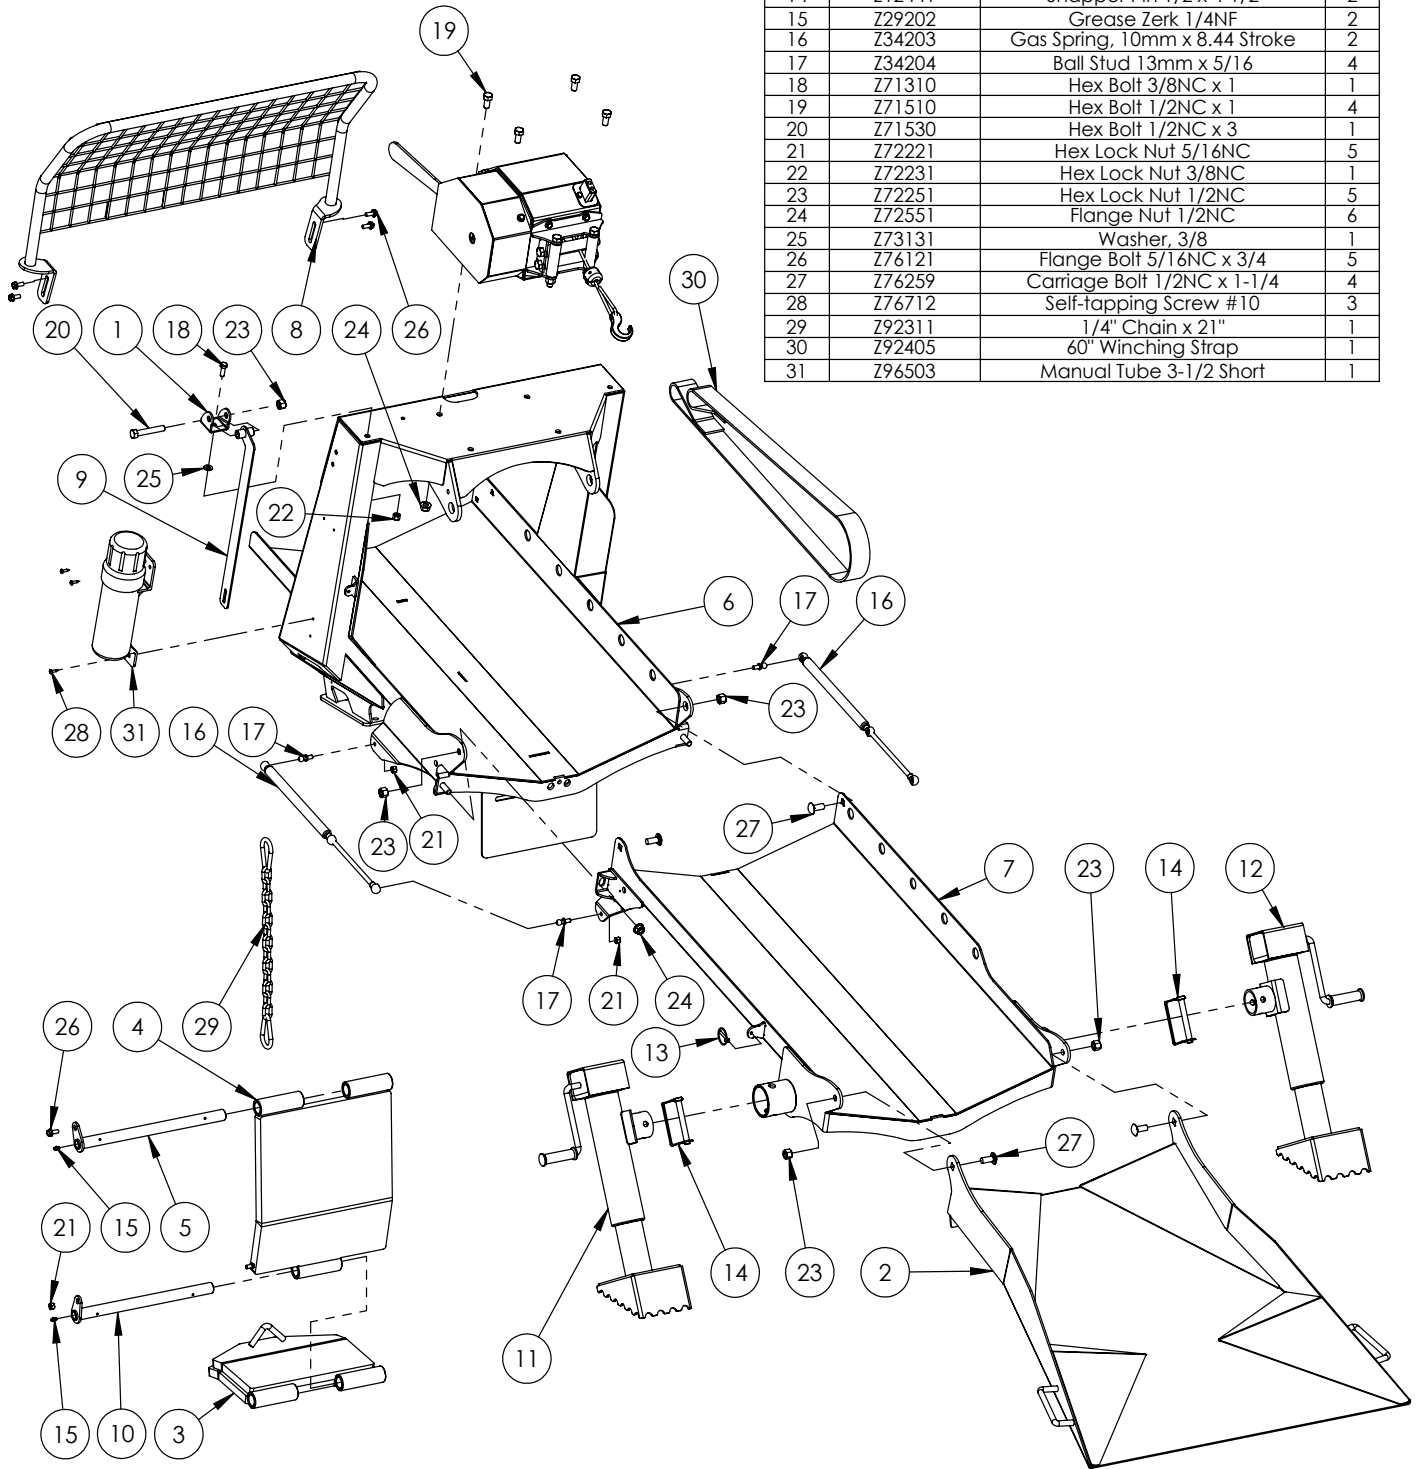

ITEM	PART NO.	DESCRIPTION	QTY
18	Z19908	Whip 1/2 x 24	1
19	Z19909	Rubber Bumper 7/16 x 1	4
20	Z29202	Grease Zerk 1/4NF	1
21	Z34203	Gas Spring, 10mm x 8.44 Stroke	1
22	Z34204	Ball Stud 13mm x 5/16	2
23	Z61202	Round Grommet 2" Lamp	1
24	Z61205	Round Marker Lamp 2" Amber	1
25	Z71330	Hex Bolt, 3/8NC x 3	2
26	Z71540	Hex Bolt 1/2NC x 4	1
27	Z71555	Hex Bolt 1/2NC x 5-1/2	3
28	Z71576	Hex Bolt 1/2NF x 1-1/2	3
29	Z72221	Hex Lock Nut 5/16NC	3
30	Z72231	Hex Lock Nut 3/8NC	2
31	Z72251	Hex Lock Nut 1/2NC	6
32	Z76121	Flange Bolt 5/16NC x 3/4	12
33	Z76259	Carriage Bolt 1/2NC x 1-1/4	2
34	Z71210	Hex Bolt 5/16NC x 1	1

WP WINCH PARTS BREAKDOWN

ITEM	PART NO.	DESCRIPTION	QTY
1	2071L123	Clevis, Latch Mount	1
2	2071W101	Chute, Lead In	1
3	2071W102	Hold Down Bottom	1
4	2071W110	Log Hold Down Long	1
5	2071W112	Pin, Log Hold Down	1
6	2071W115	Chute, Log	1
7	2071W118	Chute, Bottom	1
8	2071W120	Winch Shield	1
9	2071W121	Arm,Log Chute Lock	1
10	2071W136	Pin,Log Hold Down	1
11	2071W193	Jack,Log Chute	1
12	2071W193H	Jack,Log Chute RH	1
13	Z12110	Latch Pin 3/16	1
14	Z12441	Snapper Pin 1/2 x 4-1/2	2
15	Z29202	Grease Zerk 1/4NF	2
16	Z34203	Gas Spring, 10mm x 8.44 Stroke	2
17	Z34204	Ball Stud 13mm x 5/16	4
18	Z71310	Hex Bolt 3/8NC x 1	1
19	Z71510	Hex Bolt 1/2NC x 1	4
20	Z71530	Hex Bolt 1/2NC x 3	1
21	Z72221	Hex Lock Nut 5/16NC	5
22	Z72231	Hex Lock Nut 3/8NC	1
23	Z72251	Hex Lock Nut 1/2NC	5
24	Z72551	Flange Nut 1/2NC	6
25	Z73131	Washer, 3/8	1
26	Z76121	Flange Bolt 5/16NC x 3/4	5
27	Z76259	Carriage Bolt 1/2NC x 1-1/4	4
28	Z76712	Self-tapping Screw #10	3
29	Z92311	1/4" Chain x 21"	1
30	Z92405	60" Winching Strap	1
31	Z96503	Manual Tube 3-1/2 Short	1