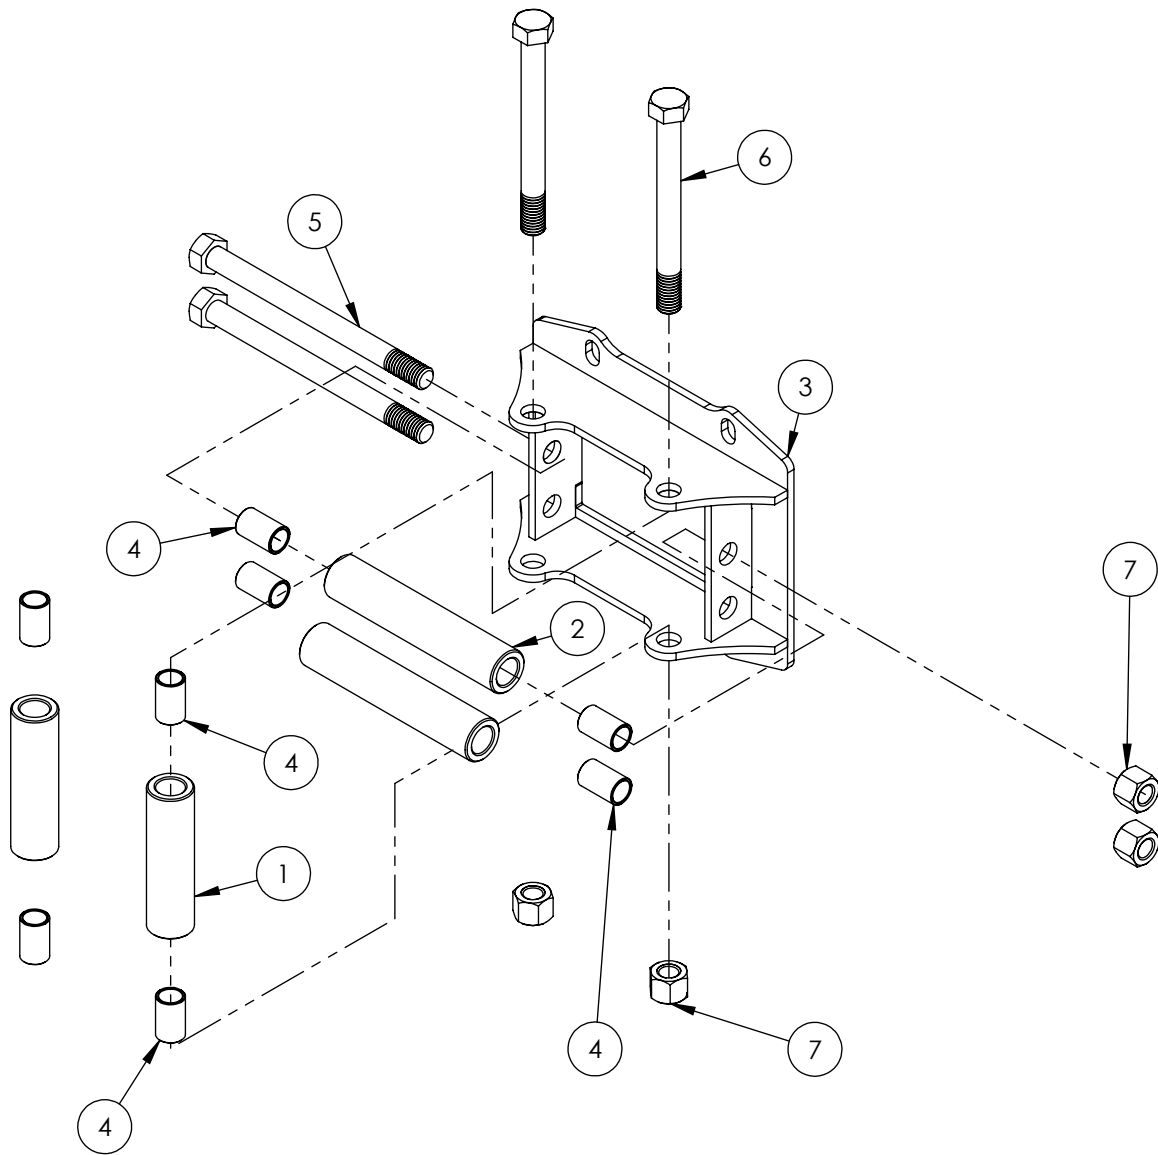

5081A101 PARTS BREAKDOWN

ITEM	PART NO.	DESCRIPTION	QTY
1	5081M109	Bushing, Fairlead Side	2
2	5081M111	Bushing, Fairlead Top	2
3	5081W103	Bracket, Fairlead	1
4	Z27103	Fiberglide Bearing 1/2" x 1"	8
5	Z71566	Hex Bolt, 1/2NC x 6-1/4, 5-1/4 Shank	2
6	Z71567	Hex Bolt, 1/2NC x 5, 4" Shank	2
7	Z72251	Hex Lock Nut, 1/2NC	4