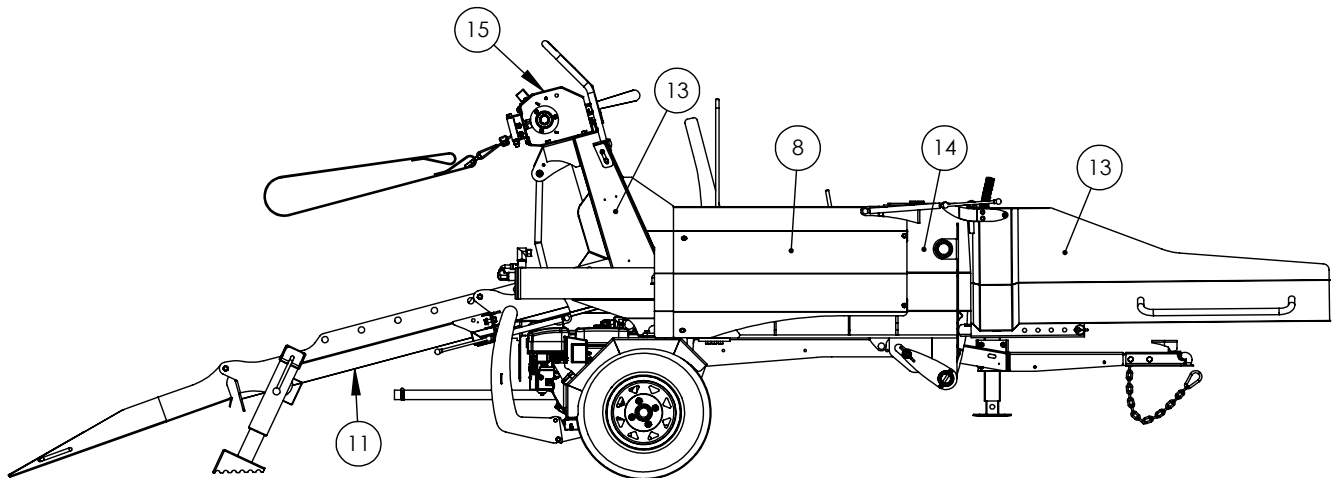

5081A101 PARTS BREAKDOWN

ITEM	PART NO.	DESCRIPTION	QTY
1	5081M109	Bushing, Fairlead Side	2
2	5081M111	Bushing, Fairlead Top	2
3	5081W103	Bracket, Fairlead	1
4	Z27103	Fiberglide Bearing 1/2" x 1"	8
5	Z71566	Hex Bolt, 1/2NC x 6-1/4, 5-1/4 Shank	2
6	Z71567	Hex Bolt, 1/2NC x 5, 4" Shank	2
7	Z72251	Hex Lock Nut, 1/2NC	4

VIEW SHOWS PROPER SEAL ORIENTATION

2071C101 CYLINDER PARTS BREAKDOWN

ITEM	PART NO.	DESCRIPTION	QTY
1	2071C1012	Rod, 2-1/2 x 1	1
2	2071C1014	Barrel, 4-1/2"	1
3	G450-250SA	4-1/2" Bore x 2-1/2" Rod Gland	1
4	P100-450SA	4-1/2" Bore Piston	1
5	SLK-4525	Seal Kit, 4-1/2 x 2-1/2	1
6	Z72292G8	Hex Lock Nut 1NF Grade 8	1

WP Wood Processor Trailer Wiring Diagram

RIGHT SIDE

KEY	
Bl	- BLUE
Br	- BROWN
Gr	- GREEN
Rd	- RED
Yl	- YELLOW
Bk	- BLACK
Wh	- WHITE

LEFT SIDE

WP DECAL BREAKDOWN

ITEM	PART NO.	DESCRIPTION	QTY
1	Z94130	CAUTION - Read Manual	1
2	Z94131	WARNING - Flying Object Hazard	1
3	Z94132	IMPORTANT - Attach Lock Bracket	1
4	Z94133	Winch Control	1
5	Z94134	Operator Levers	1
6	Z94135	Wedge Height Control	1
7	Z94137	Winch - Free wheel or engaged	1
8	Z94139-1	Wallenstein WP820 Side	1
9	Z94139-2	Wallenstein WP820 Frame	1
10	Z94139-3	Wallenstein WP820 Small	1
11	Z94139-4	Wallenstein WP820 Ramp	1
12	Z94139-5	820 Auto Cycle	1
13	Z94019	Made in Canada	5
14	Z94040	WARNING - Wedge Hazaed	2
15	Z94005	WARNING - High Pressure Fluid	1