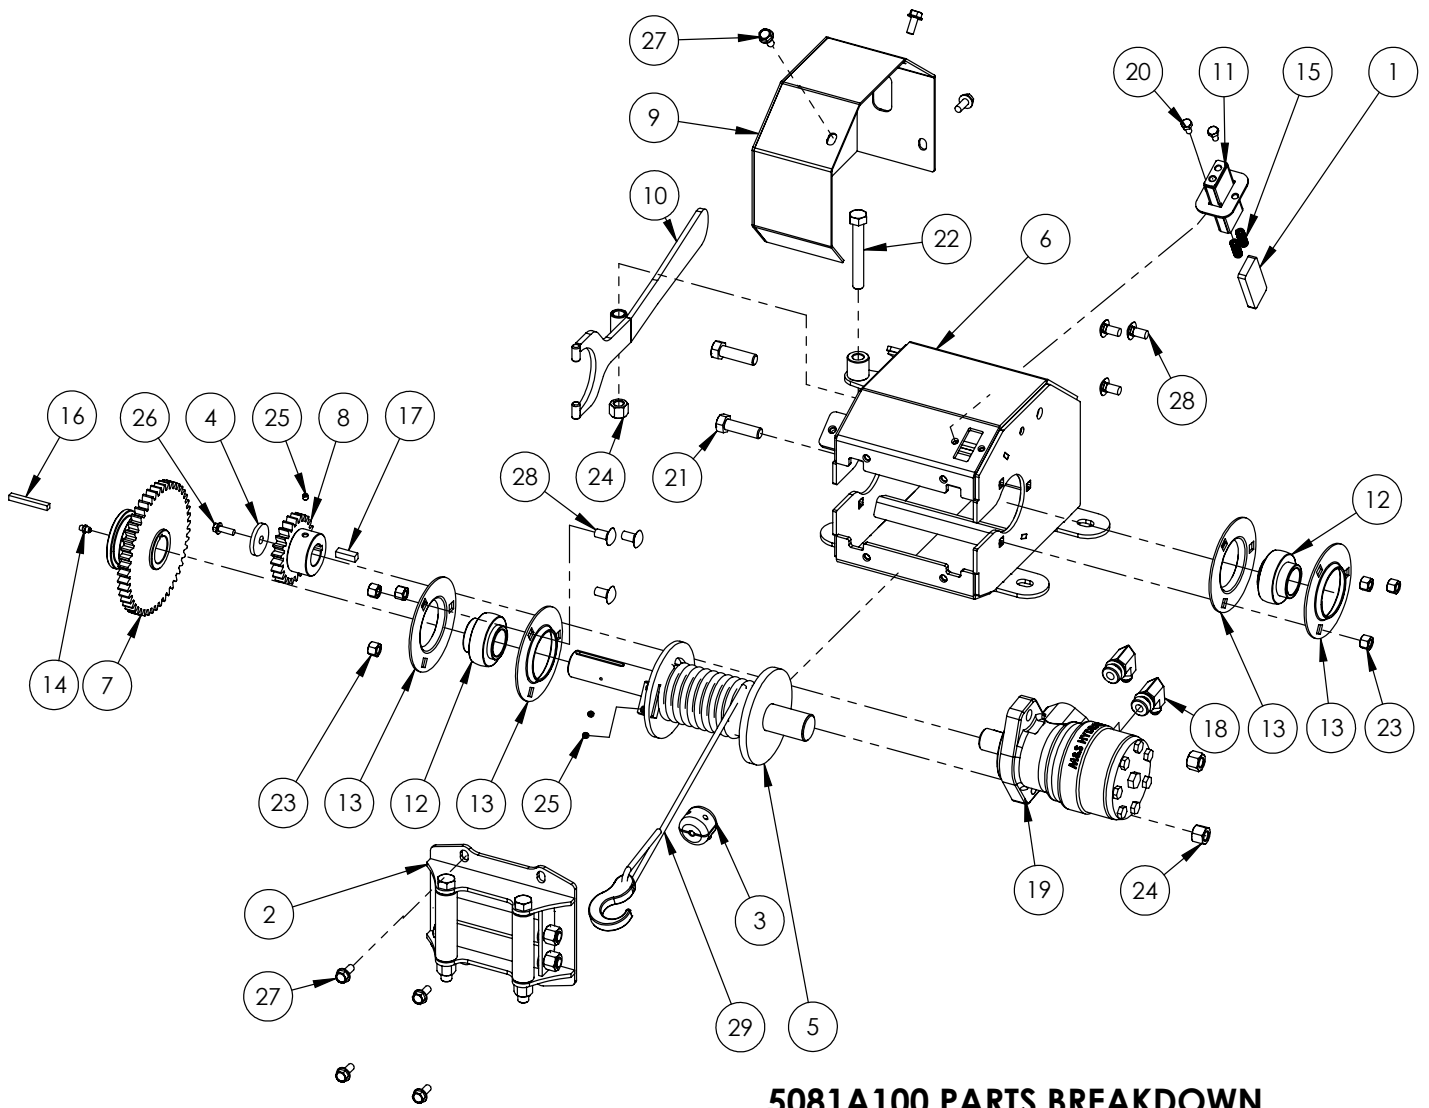

5081A100 PARTS BREAKDOWN

ITEM	PART NO.	DESCRIPTION	QTY
1	5012M204	Block, Drum Brake	1
2	5081A101	Fairlead	1
3	5081A103	Cable Clamp	1
4	5081L114	Washer, Motor Shaft	1
5	5081W101	Drum, Main Cable	1
6	5081W102	Housing, Winch	1
7	5081W105	Speed Change Gear	1
8	5081W107	Drive Gear	1
9	5081W111	Shield	1
10	5081W112	Handle, Winch Clutch	1
11	5081W114	Holder, Brake Pad	1
12	Z25207	Z25203 Insert Only	2
13	Z25301	PF206 Flange Only	4
14	Z29202	Grease Zerk 1/4NF	1
15	Z32201	Spring 10mm x 64mm Light	2
16	Z46531	Key 1/4 x 1/4 x 2	1
17	Z46542	Key 5/16 x 5/16 x 1	1
18	Z51656	#6JIC x #10ORB 90	2
19	Z54102	M&S Hydraulic Motor	1
20	Z71105	Hex Bolt 1/4NC x 1/2	2
21	Z71517	Hex Bolt, 1/2NC x 1-3/4	2
22	Z71535	Hex Bolt 1/2NC x 3-1/2	1
23	Z72231	Hex Lock Nut 3/8NC	6
24	Z72251	Hex Lock Nut 1/2NC	3
25	Z74110	Set Screw 1/4NC	4
26	Z76111	Flange Bolt 1/4NC x 3/4	1
27	Z76121	Flange Bolt 5/16NC x 3/4	7
28	Z76233	Carriage Bolt 3/8NC x 3/4	6
29	Z92112	Synthetic Winch Rope 1/4 x 50' with Hook	1