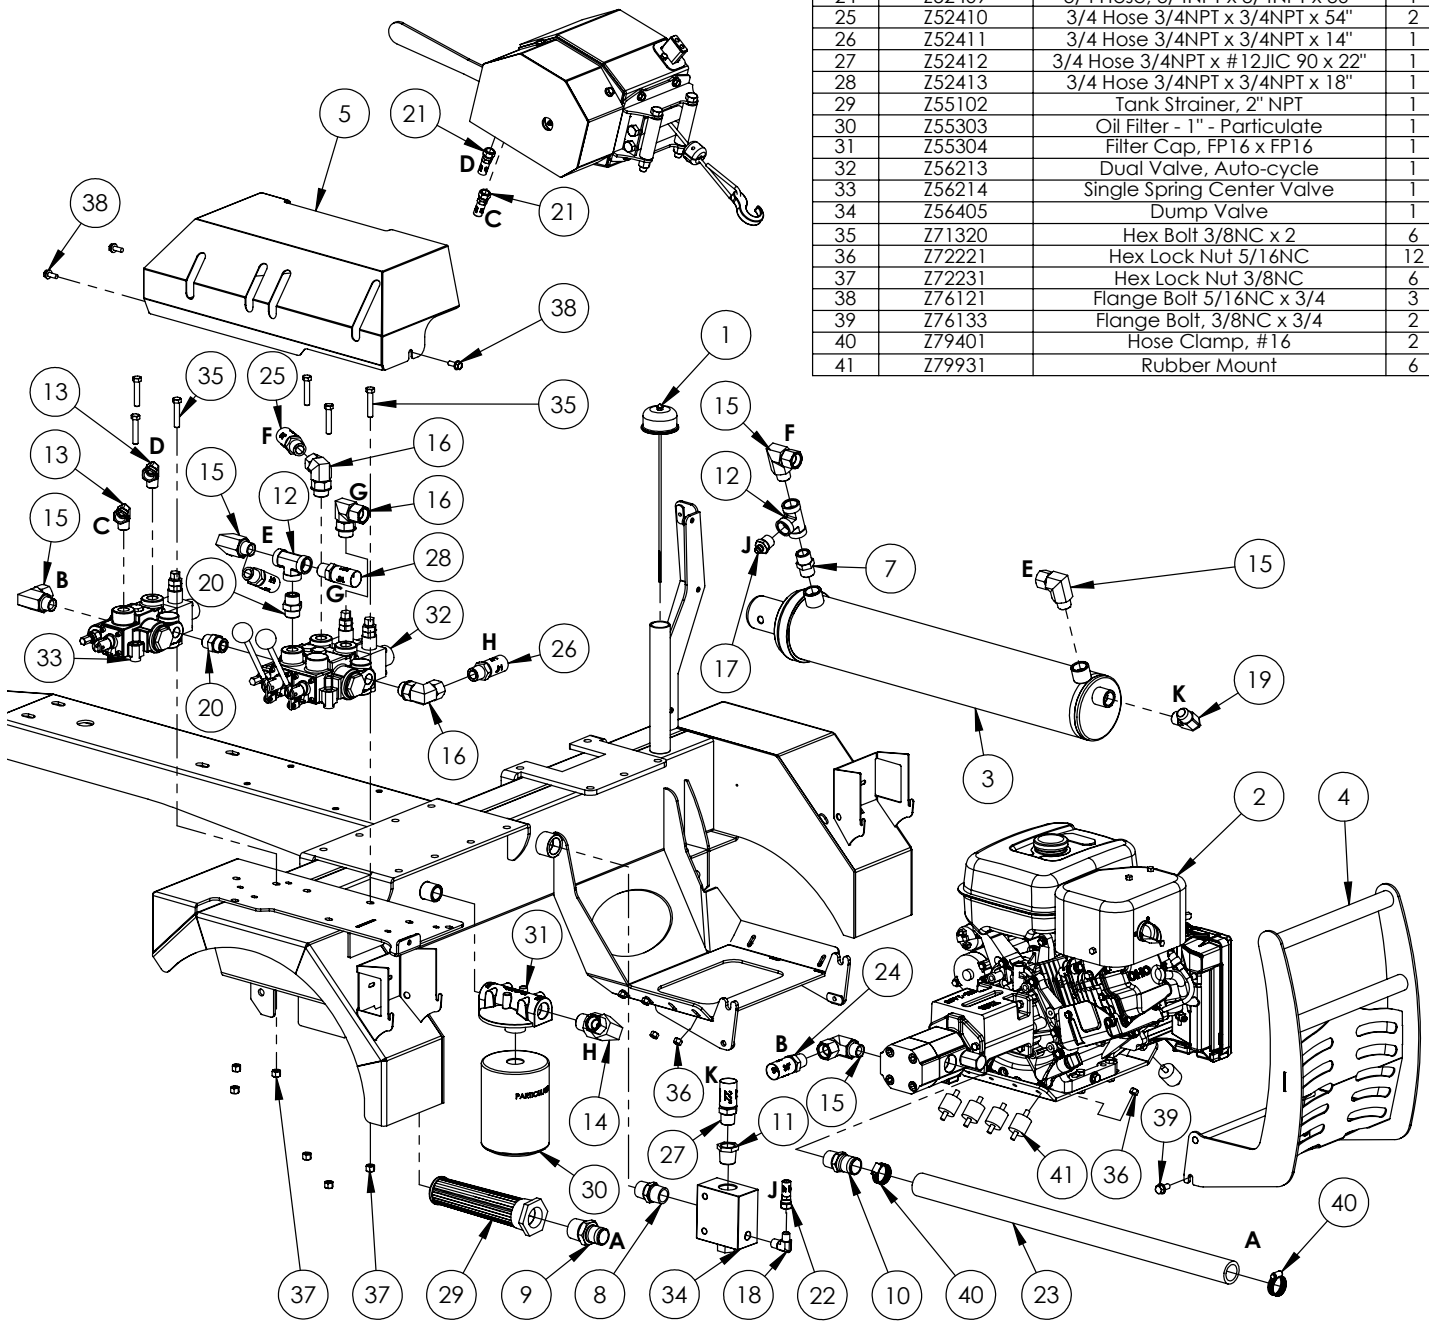

WP830 HYDRAULIC PARTS BREAKDOWN

ITEM	PART NO.	DESCRIPTION	QTY
1	2054A402	Breather cap dipstick	1
2	2071A504	Assy, 14hp Subaru to 22gpm Pump	1
3	2071C101	Cylinder, 4-1/2 x 24 x 2-1/2	1
4	2071W117	Guard, Engine	1
5	2071W505	Cover, Valve	1
7	Z51124	Straight MPxMP 1212	1
8	Z51125	Straight MP x MP 1616	1
9	Z51185	Straight MP x HB 2020	1
10	Z51186	Straight MP x HB 1620	1
11	Z51225	Reducer MP x FP 1612	1
12	Z51293	Tee FP x FP x FP 121212	2
13	Z51331	Elbow 90 MP x FFX 0808	2
14	Z51333	Elbow 90 MP x FFX 1612	1
15	Z51335	Elbow 90 MP x FFX 1212	5
16	Z51389	Elbow 90 ORB x FFX 1212	3
17	Z51446	Straight MJ x MP 0612	1
18	Z51452	#6JIC x 3/8NPT 90 Elbow	1
19	Z51454	Elbow 90 MJIC X MP 1212	1
20	Z51613	Straight ORB x MP 1212	2
21	Z52118	1/4 Hose, #6FJIC x 1/2NPT x 50"	2
22	Z52119	1/4 Hose, #6FJIC x #6FJIC 90 x 25"	1
23	Z52408	1-1/4" Suction Hose x 30"	1
24	Z52409	3/4 Hose, 3/4NPT x 3/4NPT x 36"	1
25	Z52410	3/4 Hose 3/4NPT x 3/4NPT x 54"	2
26	Z52411	3/4 Hose 3/4NPT x 3/4NPT x 14"	1
27	Z52412	3/4 Hose 3/4NPT x #12JIC 90 x 22"	1
28	Z52413	3/4 Hose 3/4NPT x 3/4NPT x 18"	1
29	Z55102	Tank Strainer, 2" NPT	1
30	Z55303	Oil Filter - 1" - Particulate	1
31	Z55304	Filter Cap, FP16 x FP16	1
32	Z56213	Dual Valve, Auto-cycle	1
33	Z56214	Single Spring Center Valve	1
34	Z56405	Dump Valve	1
35	Z71320	Hex Bolt 3/8NC x 2	6
36	Z72221	Hex Lock Nut 5/16NC	12
37	Z72231	Hex Lock Nut 3/8NC	6
38	Z76121	Flange Bolt 5/16NC x 3/4	3
39	Z76133	Flange Bolt, 3/8NC x 3/4	2
40	Z79401	Hose Clamp, #16	2
41	Z79931	Rubber Mount	6