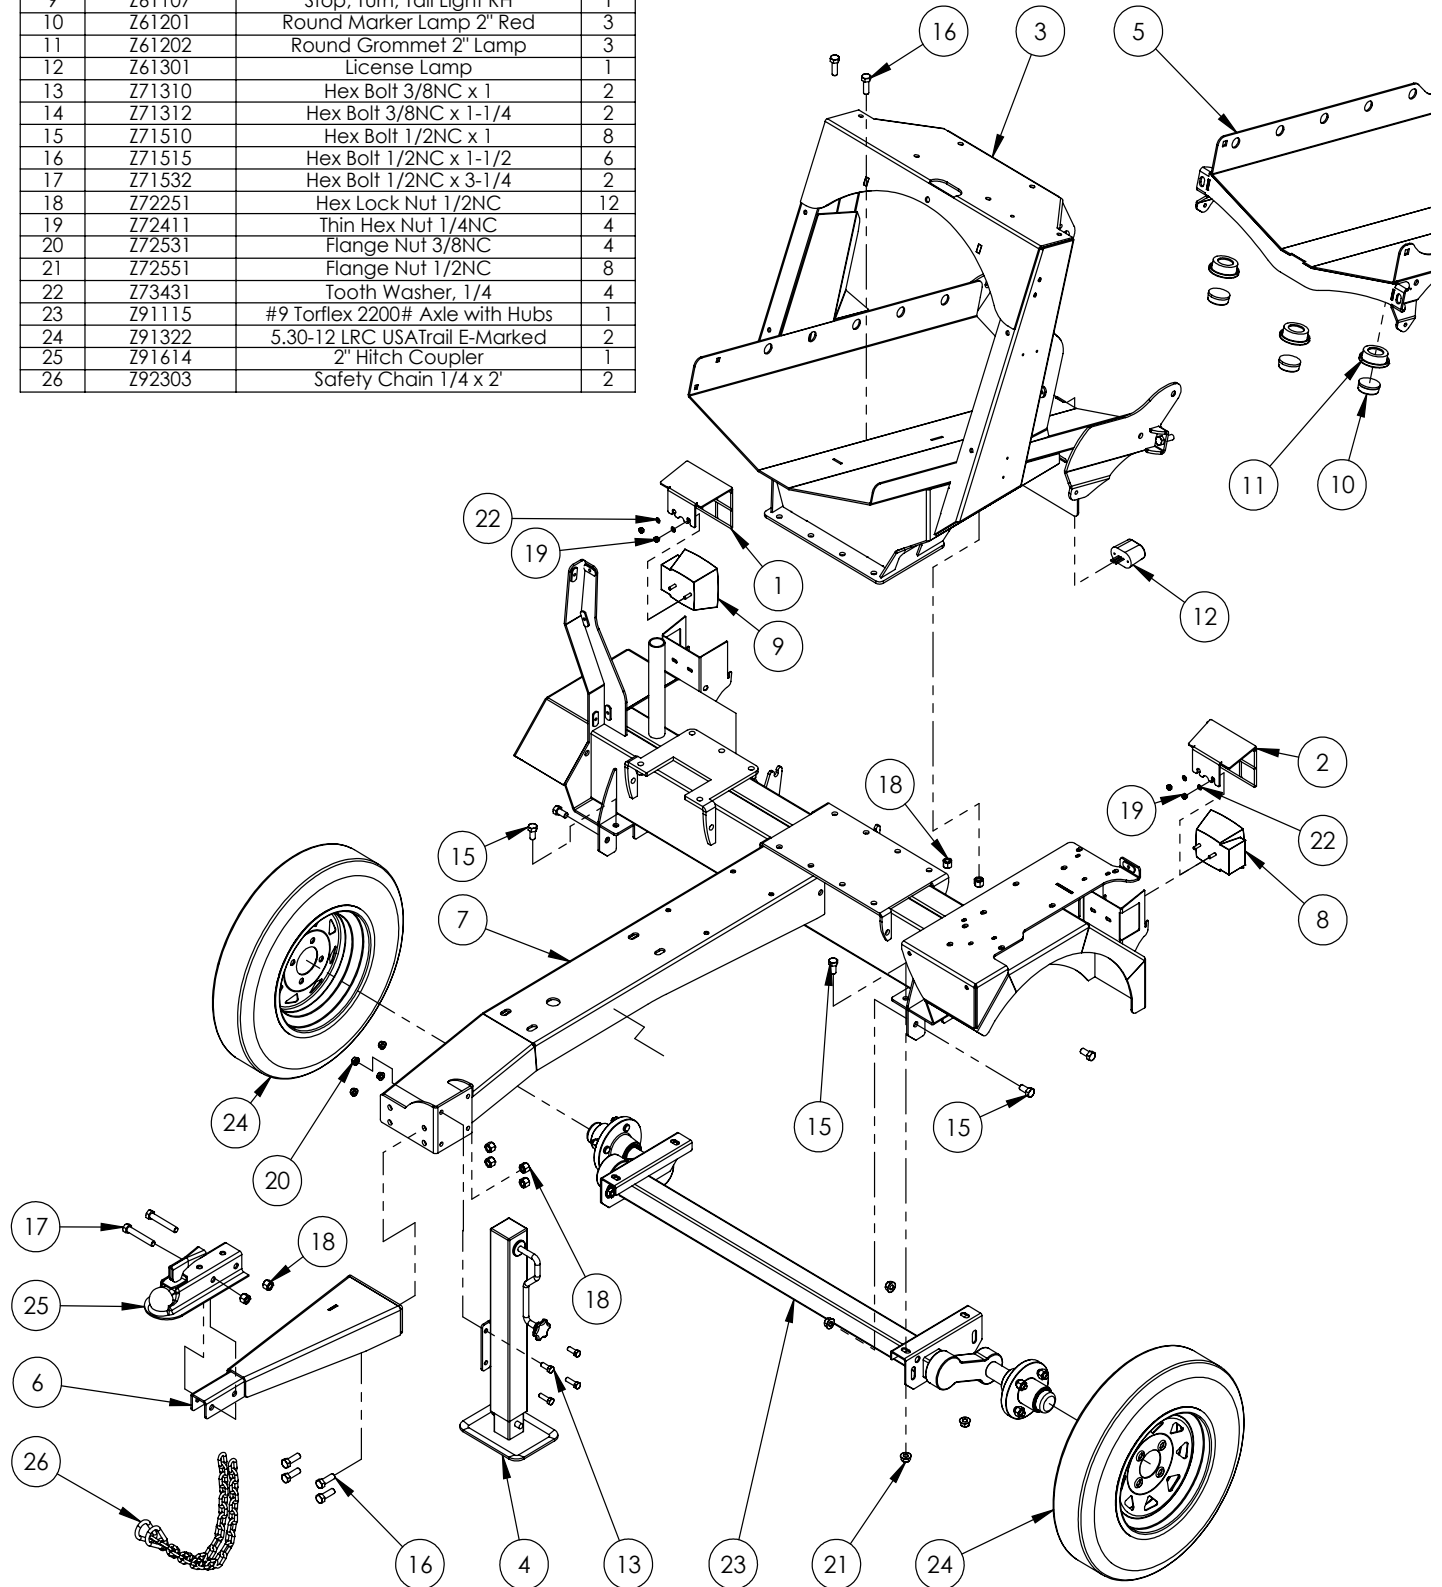

EMB reserves the right to alter specifications on their products at any time.

Reproduction of this parts manual of any kind is prohibited without prior written permission from EMB Mfg.

Note: Products with factory installed light kits will have a VIN number included. The last six numbers of this VIN number are the splitters serial number

Example: 2E9US1112BSXXXXXX

Table of Contents

Running Gear	4
Saw Station	5
Splitting Station	6
Hydraulic	7
Loadramp & Winch	8
Engine & Pump	9
Winch	10
Fairlead	11
Cylinder	12
Trailer Wiring Diagram	13
Decals	14

WP RUNNING GEAR PARTS BREAKDOWN

ITEM	PART NO.	DESCRIPTION	QTY
1	2054W403	Light Guard, RH	1
2	2054W404	Light Guard, LH	1
3	2071W115	Chute, Log	1
4	2071W116	Drop Leg Jack Assembly	1
5	2071W118	Chute, Bottom	1
6	2071W119	Tongue	1
7	2071W123	Trailer, Splitter	1
8	Z61106	Stop, Turn, Tail Light LH	1
9	Z61107	Stop, Turn, Tail Light RH	1
10	Z61201	Round Marker Lamp 2" Red	3
11	Z61202	Round Grommet 2" Lamp	3
12	Z61301	License Lamp	1
13	Z71310	Hex Bolt 3/8NC x 1	2
14	Z71312	Hex Bolt 3/8NC x 1-1/4	2
15	Z71510	Hex Bolt 1/2NC x 1	8
16	Z71515	Hex Bolt 1/2NC x 1-1/2	6
17	Z71532	Hex Bolt 1/2NC x 3-1/4	2
18	Z72251	Hex Lock Nut 1/2NC	12
19	Z72411	Thin Hex Nut 1/4NC	4
20	Z72531	Flange Nut 3/8NC	4
21	Z72551	Flange Nut 1/2NC	8
22	Z73431	Tooth Washer, 1/4	4
23	Z91115	#9 Torflex 2200# Axle with Hubs	1
24	Z91322	5.30-12 LRC USA Trail E-Marked	2
25	Z91614	2" Hitch Coupler	1
26	Z92303	Safety Chain 1/4 x 2'	2

WP SAW STATION PARTS BREAKDOWN

ITEM	PART NO.	DESCRIPTION	QTY
1	2071S126	Edge, Log Table	1
2	2071S129	Chain Bumper	1
3	2071S208	Saw Guide	1
4	2071W115	Chufe, Log	1
5	2071W123	Trailer, Splitter	1
6	2071W190	Log Stop Whip	1
7	2071W192	Weldment, Main Frame	1
8	Z12441	Snapper Pin 1/2 x 4-1/2	1
9	Z71510	Hex Bolt 1/2NC x 1	4
10	Z71515	Hex Bolt 1/2NC x 1-1/2	13
11	Z72251	Hex Lock Nut, 1/2NC	13
12	Z72531	Flange Nut 3/8NC	8
13	Z72551	Flange Nut 1/2NC	4
14	Z73151	Flat Washer, 1/2	4
15	Z75233	F.H.C.S. 3/8NC x 1	10
16	Z76232	Carriage Bolt 3/8NC x 1-1/4	2