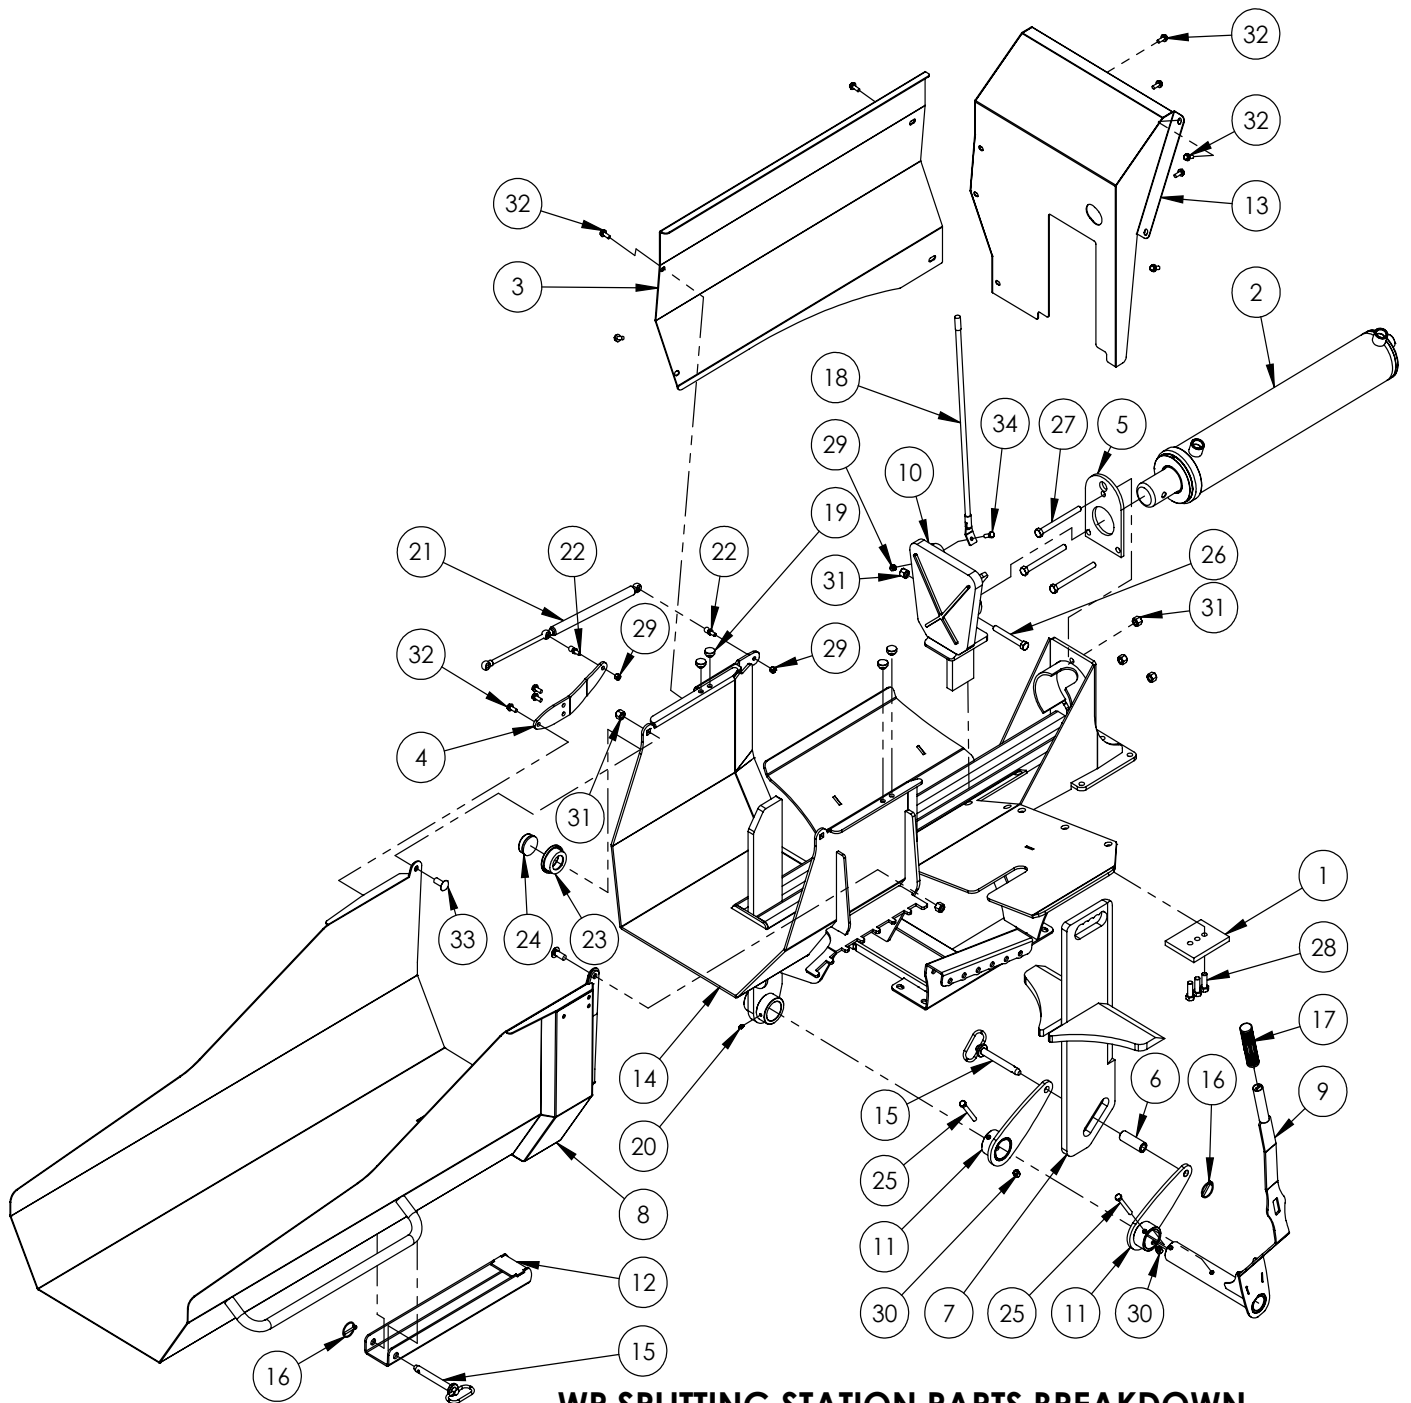

WP RUNNING GEAR PARTS BREAKDOWN

ITEM	PART NO.	DESCRIPTION	QTY
1	2054W403	Light Guard, RH	1
2	2054W404	Light Guard, LH	1
3	2071W115	Chute, Log	1
4	2071W116	Drop Leg Jack Assembly	1
5	2071W118	Chute, Bottom	1
6	2071W119	Tongue	1
7	2071W123	Trailer, Splitter	1
8	Z61106	Stop, Turn, Tail Light LH	1
9	Z61107	Stop, Turn, Tail Light RH	1
10	Z61201	Round Marker Lamp 2" Red	3
11	Z61202	Round Grommet 2" Lamp	3
12	Z61301	License Lamp	1
13	Z71310	Hex Bolt 3/8NC x 1	2
14	Z71312	Hex Bolt 3/8NC x 1-1/4	2
15	Z71510	Hex Bolt 1/2NC x 1	8
16	Z71515	Hex Bolt 1/2NC x 1-1/2	6
17	Z71532	Hex Bolt 1/2NC x 3-1/4	2
18	Z72251	Hex Lock Nut 1/2NC	12
19	Z72411	Thin Hex Nut 1/4NC	4
20	Z72531	Flange Nut 3/8NC	4
21	Z72551	Flange Nut 1/2NC	8
22	Z73431	Tooth Washer, 1/4	4
23	Z91115	#9 Torflex 2200# Axle with Hubs	1
24	Z91322	5.30-12 LRC USA Trail E-Marked	2
25	Z91614	2" Hitch Coupler	1
26	Z92303	Safety Chain 1/4 x 2'	2

WP SAW STATION PARTS BREAKDOWN

ITEM	PART NO.	DESCRIPTION	QTY
1	2071S126	Edge, Log Table	1
2	2071S129	Chain Bumper	1
3	2071S208	Saw Guide	1
4	2071W115	Chufe, Log	1
5	2071W123	Trailer, Splitter	1
6	2071W190	Log Stop Whip	1
7	2071W192	Weldment, Main Frame	1
8	Z12441	Snapper Pin 1/2 x 4-1/2	1
9	Z71510	Hex Bolt 1/2NC x 1	4
10	Z71515	Hex Bolt 1/2NC x 1-1/2	13
11	Z72251	Hex Lock Nut, 1/2NC	13
12	Z72531	Flange Nut 3/8NC	8
13	Z72551	Flange Nut 1/2NC	4
14	Z73151	Flat Washer, 1/2	4
15	Z75233	F.H.C.S. 3/8NC x 1	10
16	Z76232	Carriage Bolt 3/8NC x 1-1/4	2