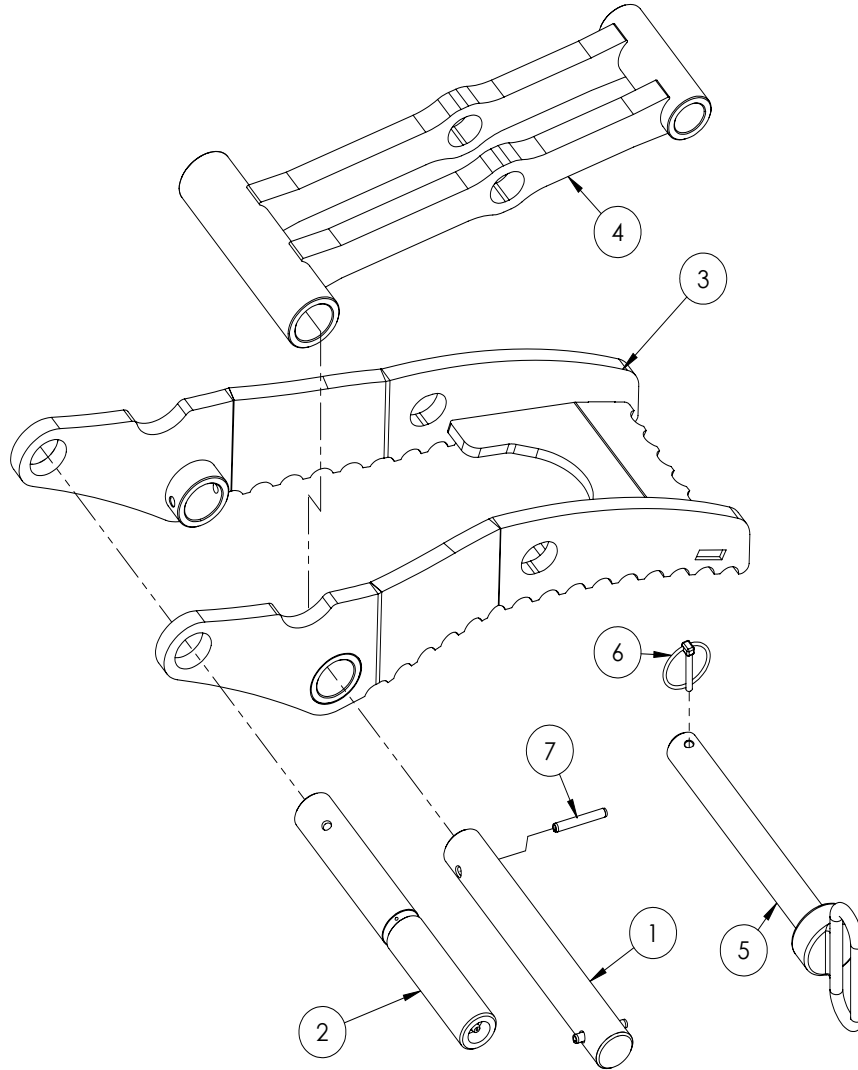

Cylinder	4
Main Parts	4
Bucket	5
BT5310 Thumb (Optional)	5
Decals	6

QC620 SKIDSTEER-ATTACHED BACKHOE

ITEM	PART NO.	Description	QTY.
1	3011L176	Clamp, Two Hose	1
2	3012M209	Pin, Linkage 1-1/4 x 8-3/8	2
3	3012M210	Pin, Linkage 1-1/4 x 7	1
4	3012W202	Linkage, LH Bucket	1
5	3012W203	Linkage, Bucket	1
6	3012W217	Bucket Pin w/ Washer	2
7	3012W220	Linkage, RH Bucket	1
8	3033C307	Cylinder, 2-1/2x14-3/4 Stroke	1
9	3033W200	Main Frame & Boom	1
10	Z14272	Connex Pin 1/4 x 1-3/4	5
11	Z27231	Connex Bushing 1-1/4 x 1-3/4	3
12	Z27232	Connex Bushing 1-1/4 x 2	8
13	Z29202	Grease Zerk 1/4NF	5
14	Z51919	Flat-Face, FP08 x MISO 16028	1
15	Z51920	Flat Face FP08 x FISO 16028	1
16	Z52231	3/8 Hose, #6FJIC x 1/2NPT x 94	2
17	Z71210	Hex Bolt 5/16NC x 1	1

3033C307 CYLINDER BREAKDOWN

ITEM	PART NO.	Description	QTY.
1	G250-150SA	2-1/2" Bore x 1-1/2" Rod Gland	1
2	P100-250SA	2-1/2" Bore Piston	1
3	3012C2074	Barrel, 2-1/2" Bore	1
4	3012C2073	Rod, 1-1/2 x 1	1
5	Z72292G8	Hex Lock Nut 1NF Grade 8	1
6	SLK-2515	Seal Kit, 2-1/2 x 1-1/2	1

QC620 BUCKETS

ITEM	PART NO.	DESCRIPTION	QTY.
1	BK2090	Bucket, 9" Small	
	BK2120	Bucket, 12" Small	
	BK2150	Bucket, 15" Small	
	BK2180	Bucket, 18" Small	
2	Z14181	Roll Pin 5/16 x 1-1/2	3,4
3	Z19902	Tooth, Backhoe Pin-on	3,4

BT5310 QC620 THUMB PARTS BREAKDOWN

ITEM	PART NO.	Description	QTY.
1	3083M073	Pin, Thumb Brace Pivot	1
2	3083M074	Pin, Extended Bucket - Thumb	1
3	3083W071	Weldment, Thumb	1
4	3083W072	Link, Thumb Support	1
5	Z11263	Hitch Pin 1 x 7-1/2	1
6	Z12110	Latch Pin 3/16	1
7	Z14172	Roll Pin, 1/4 x 1-3/4	2
8	Z29202	Grease Zerk 1/4NF	1