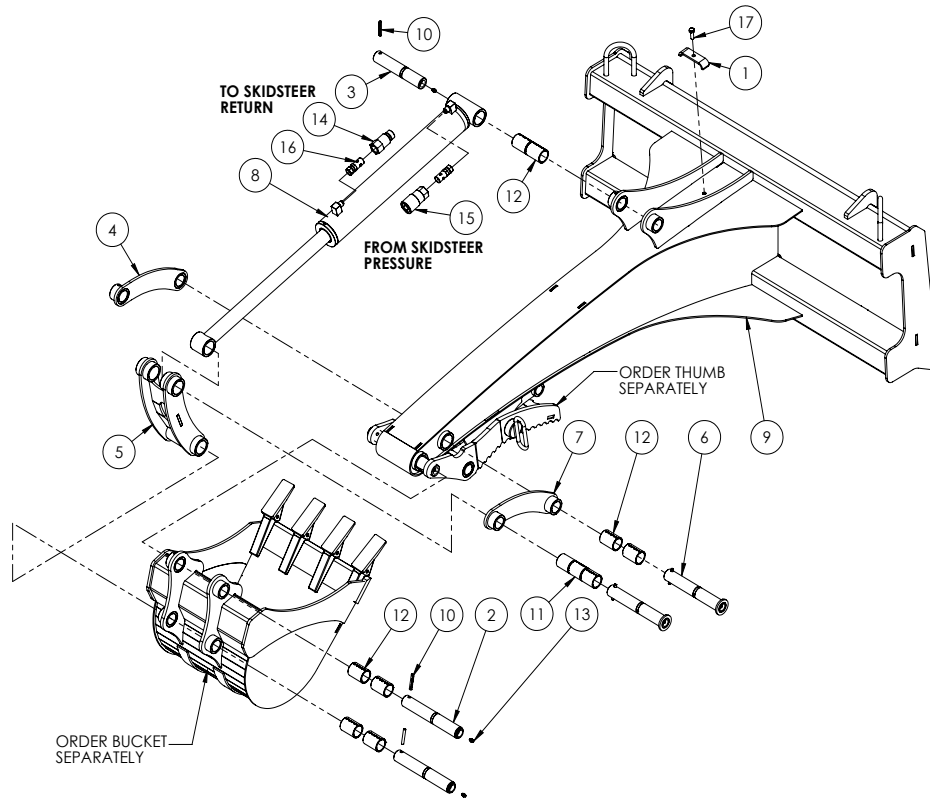

Cylinder	4
Main Parts	4
Bucket	5
BT5310 Thumb (Optional)	5
Decals	6

QC620 SKIDSTEER-ATTACHED BACKHOE

ITEM	PART NO.	Description	QTY.
1	3011L176	Clamp, Two Hose	1
2	3012M209	Pin, Linkage 1-1/4 x 8-3/8	2
3	3012M210	Pin, Linkage 1-1/4 x 7	1
4	3012W202	Linkage, LH Bucket	1
5	3012W203	Linkage, Bucket	1
6	3012W217	Bucket Pin w/ Washer	2
7	3012W220	Linkage, RH Bucket	1
8	3033C307	Cylinder, 2-1/2x14-3/4 Stroke	1
9	3033W200	Main Frame & Boom	1
10	Z14272	Connex Pin 1/4 x 1-3/4	5
11	Z27231	Connex Bushing 1-1/4 x 1-3/4	3
12	Z27232	Connex Bushing 1-1/4 x 2	8
13	Z29202	Grease Zerk 1/4NF	5
14	Z51919	Flat-Face, FP08 x MISO 16028	1
15	Z51920	Flat Face FP08 x FISO 16028	1
16	Z52231	3/8 Hose, #6FJIC x 1/2NPT x 94	2
17	Z71210	Hex Bolt 5/16NC x 1	1

3033C307 CYLINDER BREAKDOWN

ITEM	PART NO.	Description	QTY.
1	G250-150SA	2-1/2" Bore x 1-1/2" Rod Gland	1
2	P100-250SA	2-1/2" Bore Piston	1
3	3012C2074	Barrel, 2-1/2" Bore	1
4	3012C2073	Rod, 1-1/2 x 1	1
5	Z72292G8	Hex Lock Nut 1NF Grade 8	1
6	SLK-2515	Seal Kit, 2-1/2 x 1-1/2	1

QC620 BUCKETS

ITEM	PART NO.	DESCRIPTION	QTY.
1	BK2090	Bucket, 9" Small	
	BK2120	Bucket, 12" Small	
	BK2150	Bucket, 15" Small	
	BK2180	Bucket, 18" Small	
2	Z14181	Roll Pin 5/16 x 1-1/2	3,4
3	Z19902	Tooth, Backhoe Pin-on	3,4

BT5310 QC620 THUMB PARTS BREAKDOWN

ITEM	PART NO.	Description	QTY.
1	3083M073	Pin, Thumb Brace Pivot	1
2	3083M074	Pin, Extended Bucket - Thumb	1
3	3083W071	Weldment, Thumb	1
4	3083W072	Link, Thumb Support	1
5	Z11263	Hitch Pin 1 x 7-1/2	1
6	Z12110	Latch Pin 3/16	1
7	Z14172	Roll Pin, 1/4 x 1-3/4	2
8	Z29202	Grease Zerk 1/4NF	1