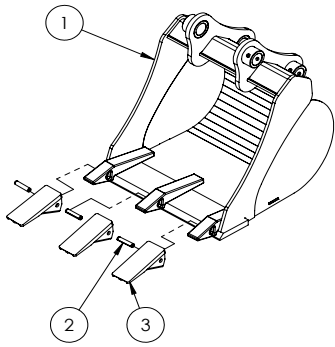

Cylinder	4
Main Parts	4
Bucket	5
BT5310 Thumb (Optional)	5
Decals	6

QC620 SKIDSTEER-ATTACHED BACKHOE

ITEM	PART NO.	Description	QTY.
1	3011L176	Clamp, Two Hose	1
2	3012M209	Pin, Linkage 1-1/4 x 8-3/8	2
3	3012M210	Pin, Linkage 1-1/4 x 7	1
4	3012W202	Linkage, LH Bucket	1
5	3012W203	Linkage, Bucket	1
6	3012W217	Bucket Pin w/ Washer	2
7	3012W220	Linkage, RH Bucket	1
8	3033C307	Cylinder, 2-1/2x14-3/4 Stroke	1
9	3033W200	Main Frame & Boom	1
10	Z14272	Connex Pin 1/4 x 1-3/4	5
11	Z27231	Connex Bushing 1-1/4 x 1-3/4	3
12	Z27232	Connex Bushing 1-1/4 x 2	8
13	Z29202	Grease Zerk 1/4NF	5
14	Z51919	Flat-Face, FP08 x MISO 16028	1
15	Z51920	Flat Face FP08 x FISO 16028	1
16	Z52231	3/8 Hose, #6FJIC x 1/2NPT x 94	2
17	Z71210	Hex Bolt 5/16NC x 1	1

3033C307 CYLINDER BREAKDOWN

ITEM	PART NO.	Description	QTY.
1	G250-150SA	2-1/2" Bore x 1-1/2" Rod Gland	1
2	P100-250SA	2-1/2" Bore Piston	1
3	3012C2074	Barrel, 2-1/2" Bore	1
4	3012C2073	Rod, 1-1/2 x 1	1
5	Z72292G8	Hex Lock Nut 1NF Grade 8	1
6	SLK-2515	Seal Kit, 2-1/2 x 1-1/2	1

BT5310 QC620 THUMB PARTS BREAKDOWN

ITEM	PART NO.	Description	QTY.
1	3083M073	Pin, Thumb Brace Pivot	1
2	3083M074	Pin, Extended Bucket - Thumb	1
3	3083W071	Weldment, Thumb	1
4	3083W072	Link, Thumb Support	1
5	Z11263	Hitch Pin 1 x 7-1/2	1
6	Z12110	Latch Pin 3/16	1
7	Z14172	Roll Pin, 1/4 x 1-3/4	2
8	Z29202	Grease Zerk 1/4NF	1