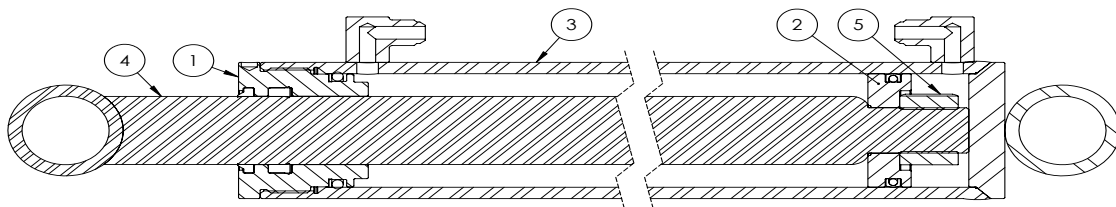

Cylinder	4
Main Parts	4
Bucket	5
BT5310 Thumb (Optional)	5
Decals	6

QC620 SKIDSTEER-ATTACHED BACKHOE

ITEM	PART NO.	Description	QTY.
1	3011L176	Clamp, Two Hose	1
2	3012M209	Pin, Linkage 1-1/4 x 8-3/8	2
3	3012M210	Pin, Linkage 1-1/4 x 7	1
4	3012W202	Linkage, LH Bucket	1
5	3012W203	Linkage, Bucket	1
6	3012W217	Bucket Pin w/ Washer	2
7	3012W220	Linkage, RH Bucket	1
8	3033C307	Cylinder, 2-1/2x14-3/4 Stroke	1
9	3033W200	Main Frame & Boom	1
10	Z14272	Connex Pin 1/4 x 1-3/4	5
11	Z27231	Connex Bushing 1-1/4 x 1-3/4	3
12	Z27232	Connex Bushing 1-1/4 x 2	8
13	Z29202	Grease Zerk 1/4NF	5
14	Z51919	Flat-Face, FP08 x MISO 16028	1
15	Z51920	Flat Face FP08 x FISO 16028	1
16	Z52231	3/8 Hose, #6FJIC x 1/2NPT x 94	2
17	Z71210	Hex Bolt 5/16NC x 1	1

3033C307 CYLINDER BREAKDOWN

ITEM	PART NO.	Description	QTY.
1	G250-150SA	2-1/2" Bore x 1-1/2" Rod Gland	1
2	P100-250SA	2-1/2" Bore Piston	1
3	3012C2074	Barrel, 2-1/2" Bore	1
4	3012C2073	Rod, 1-1/2 x 1	1
5	Z72292G8	Hex Lock Nut 1NF Grade 8	1
6	SLK-2515	Seal Kit, 2-1/2 x 1-1/2	1

BT5310 QC620 THUMB PARTS BREAKDOWN

ITEM	PART NO.	Description	QTY.
1	3083M073	Pin, Thumb Brace Pivot	1
2	3083M074	Pin, Extended Bucket - Thumb	1
3	3083W071	Weldment, Thumb	1
4	3083W072	Link, Thumb Support	1
5	Z11263	Hitch Pin 1 x 7-1/2	1
6	Z12110	Latch Pin 3/16	1
7	Z14172	Roll Pin, 1/4 x 1-3/4	2
8	Z29202	Grease Zerk 1/4NF	1