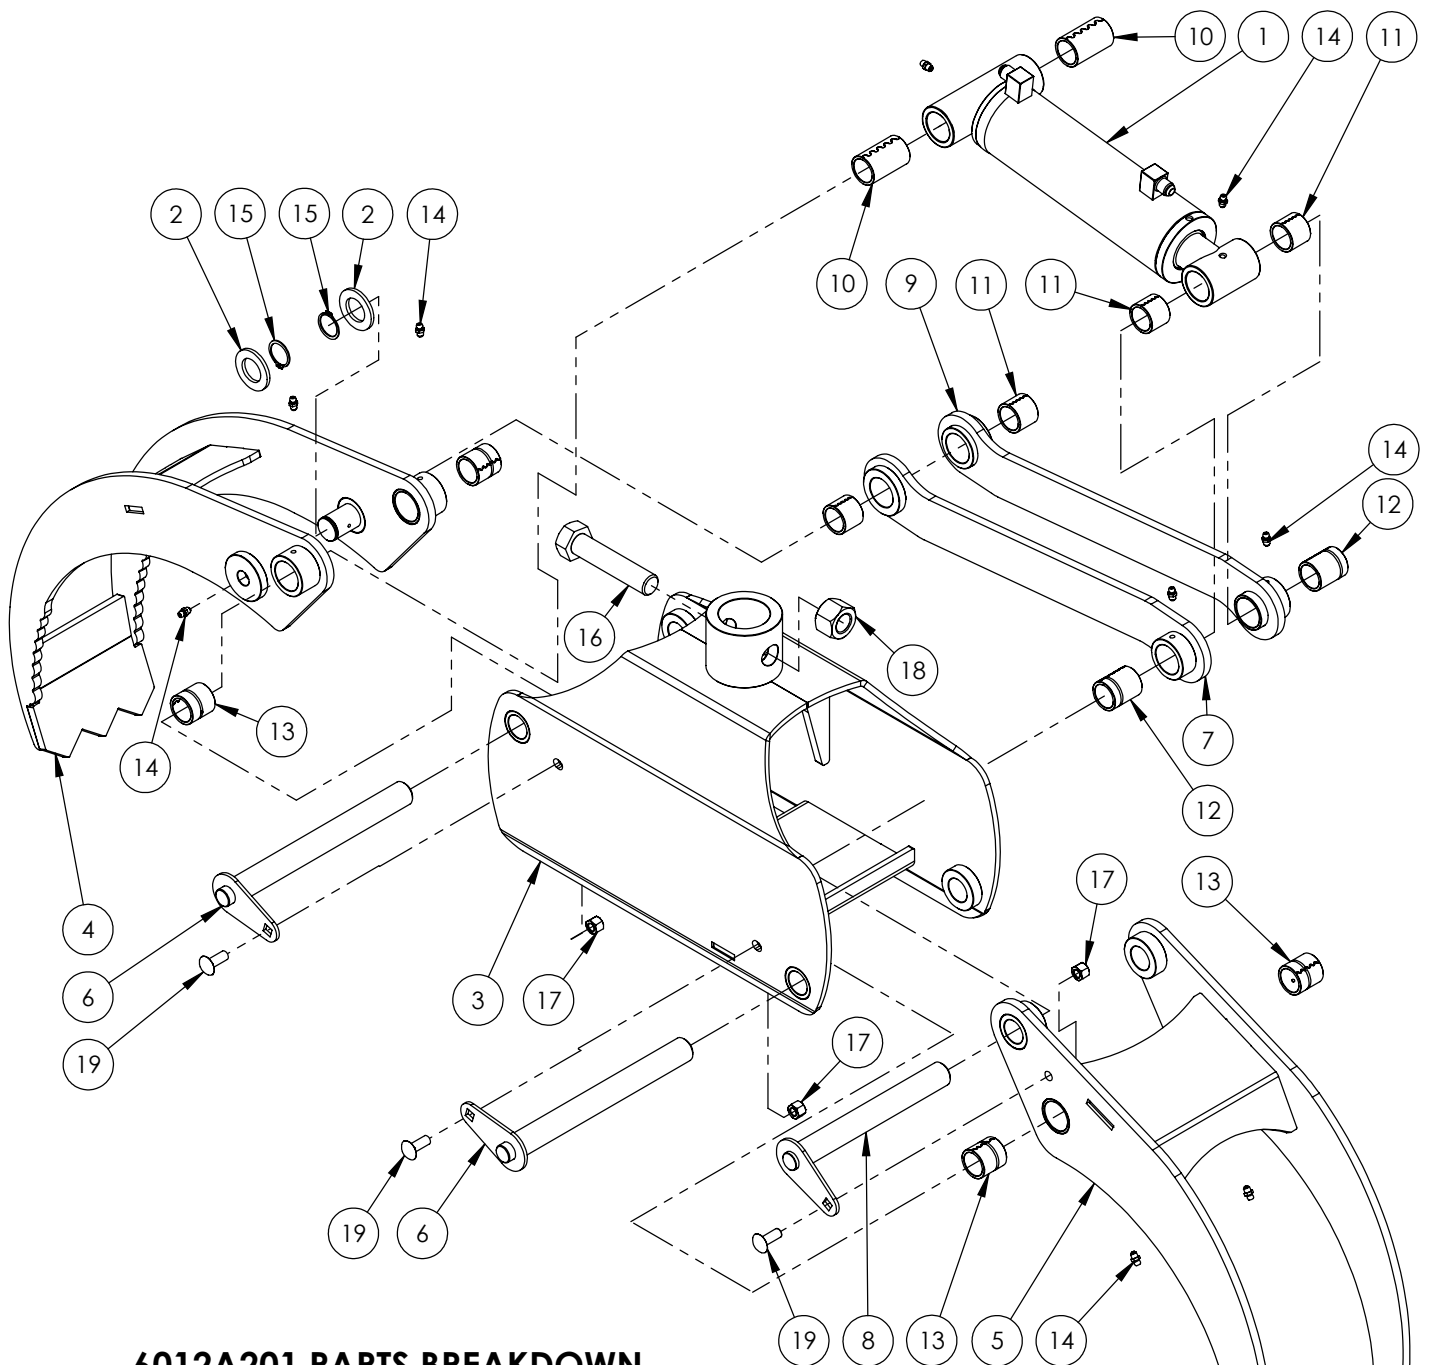

Main Parts	4
Grapple	5
Cylinder	7
Decal Breakdown	8

LX5100 PARTS BREAKDOWN

ITEM	PART NO.	DESCRIPTION	QTY
1	6011A102	Flange, Spring	1
2	6011L128	Single Hose Clamp	2
3	6011L131	Trap Washer	1
4	6011M104	Flat Bearing	1
5	6011M107	Greasable Pin	2
6	6011W106	Guard	1
7	6011W108	Rotating Clevis	1
8	6012A201	Log Grapple, 4' Capacity	1
9	6012W212	Weldment, Double U-Joint	1
10	6012W213	Weldment, Double Pivot Adapter	1
11	6015W501	Main Weldment, LX5100	1
12	Z11122	Toplink Pin 3/4 x 3-7/8	1
13	Z11251	Hitch Pin 7/8 x 4-1/4	2
14	Z12110	Latch Pin 3/16	2
15	Z12140	Latch Pin 7/16	1
16	Z29201	Grease Fitting, 1/8NPT	1
17	Z29202	Grease Zerk 1/4NF	2
18	Z31502	Spring, 1-3/4 x 9 Heavy	1
19	Z51926	FP08 x Pioneer Coupler	2
20	Z52232	3/8 Hose, #6FJIC x 1/2NPT x 106	2
21	Z71120	Hex Bolt 1/4NC x 2	2
22	Z71310	Hex Bolt 3/8NC x 1	3
23	Z72111	Hex Lock Nut 1/4NC	5
24	Z72252	Hex Lock Nut 1/2NF	1
25	Z76111	Flange Bolt 1/4NC x 3/4	7
26	Z76121	Flange Bolt 5/16NC x 3/4	2
27	Z76551	Eyebolt, 1/2NC x 3	1
28	Z96503	Manual Tube 3-1/2 Short	1

6012A201 PARTS BREAKDOWN

ITEM	PART NO.	DESCRIPTION	QTY
1	6012C205	Cylinder, 2-1/2 x 6	1
2	6012L118	Washer, Linkage	2
3	6012W200	LX480 Main Grapple Frame	1
4	6012W201	Narrow (Inside) Fork	1
5	6012W202	Wide (Outside) Fork	1
6	6012W203	1" Flange Pin	2
7	6012W204	Linkage Bar	1
8	6012W205	1" Hex Head Pin	1
9	6012W207	Linkage Bar	1
10	Z27222	Connex Bushing 1 x 2	2
11	Z27223	Connex Bushing 1 x 1	4
12	Z27226	Connex Bushing 1 x 1-1/2 x 3/8	2
13	Z27227	Connex Bushing, 1 x 1-1/4 x 1/2	4
14	Z29202	Grease Zerk 1/4NF	10
15	Z46204	External Retaining Ring, 1"	2
16	Z71872	Hex Bolt, 7/8NC x 4	1
17	Z72231	Hex Lock Nut 3/8NC	3
18	Z72281	Hex Lock Nut 7/8NC	1
19	Z76231	Carriage Bolt 3/8NC x 1	3

This Page is Intentionally Blank

ITEM	6012C205	Description	QTY.
1	6012C2053	Rod	1
2	6012C2054	Barrel, 2" / 2-1/2" Bore	1
3	G250-150S	Rod Gland	1
4	P100-250SP	2" / 2-1/2" Bore Piston	1
5	SLK-2515	Seal Kit	1
6	Z72272G8	Hex Lock Nut 3/4NF Grade 8	1