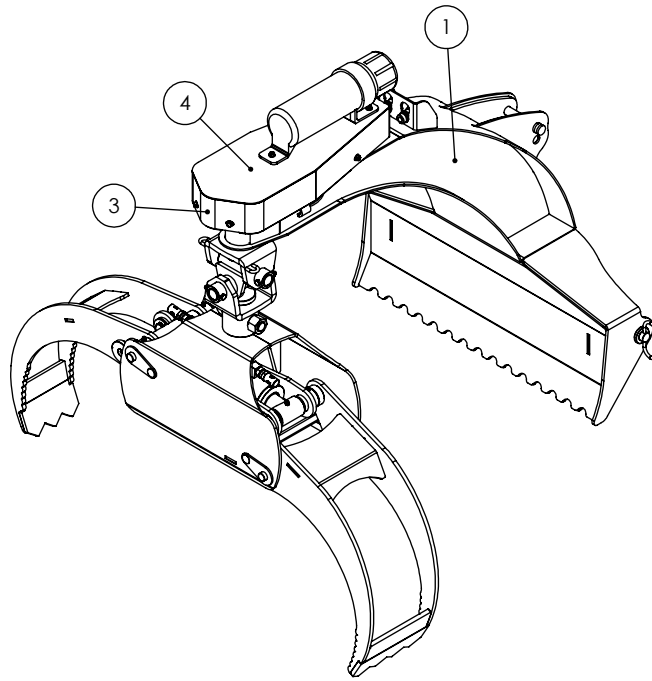

LOG GRAPPLE DECAL BREAKDOWN

ITEM	PART NO.	DESCRIPTION	QTY
1	Z94153	LX5100 LH	1
2	Z94154	LX5100 RH	1
3	Z94019	Made in Canada	1
4	Z94033	Boom/ Grapple Hazard	1
5	emb-079	Read Owners Manual	1