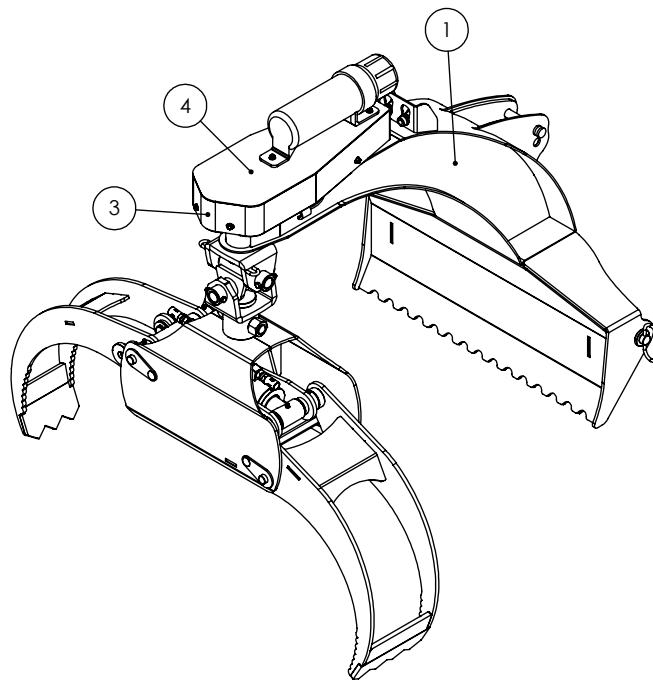

6012A201 PARTS BREAKDOWN

ITEM	PART NO.	DESCRIPTION	QTY
1	6012C205	Cylinder, 2-1/2 x 6	1
2	6012L118	Washer, Linkage	2
3	6012W200	LX480 Main Grapple Frame	1
4	6012W201	Narrow (Inside) Fork	1
5	6012W202	Wide (Outside) Fork	1
6	6012W203	1" Flange Pin	2
7	6012W204	Linkage Bar	1
8	6012W205	1" Hex Head Pin	1
9	6012W207	Linkage Bar	1
10	Z27222	Connex Bushing 1 x 2	2
11	Z27223	Connex Bushing 1 x 1	4
12	Z27226	Connex Bushing 1 x 1-1/2 x 3/8	2
13	Z27227	Connex Bushing, 1 x 1-1/4 x 1/2	4
14	Z29202	Grease Zerk 1/4NF	10
15	Z46204	External Retaining Ring, 1"	2
16	Z71872	Hex Bolt, 7/8NC x 4	1
17	Z72231	Hex Lock Nut 3/8NC	3
18	Z72281	Hex Lock Nut 7/8NC	1
19	Z76231	Carriage Bolt 3/8NC x 1	3

emb-079

Z94153

Z94019

Z94033

Z94154

TWO PANEL LOG GRAPPLE DECAL BREAKDOWN

ITEM	PART NO.	DESCRIPTION	QTY
1	Z94153	LX5100 LH	1
2	Z94154	LX5100 RH	1
3	Z94019	Made in Canada	1
4	Z94166	Boom/ Grapple Hazard	1
5	Z94119	Read Owners Manual	1