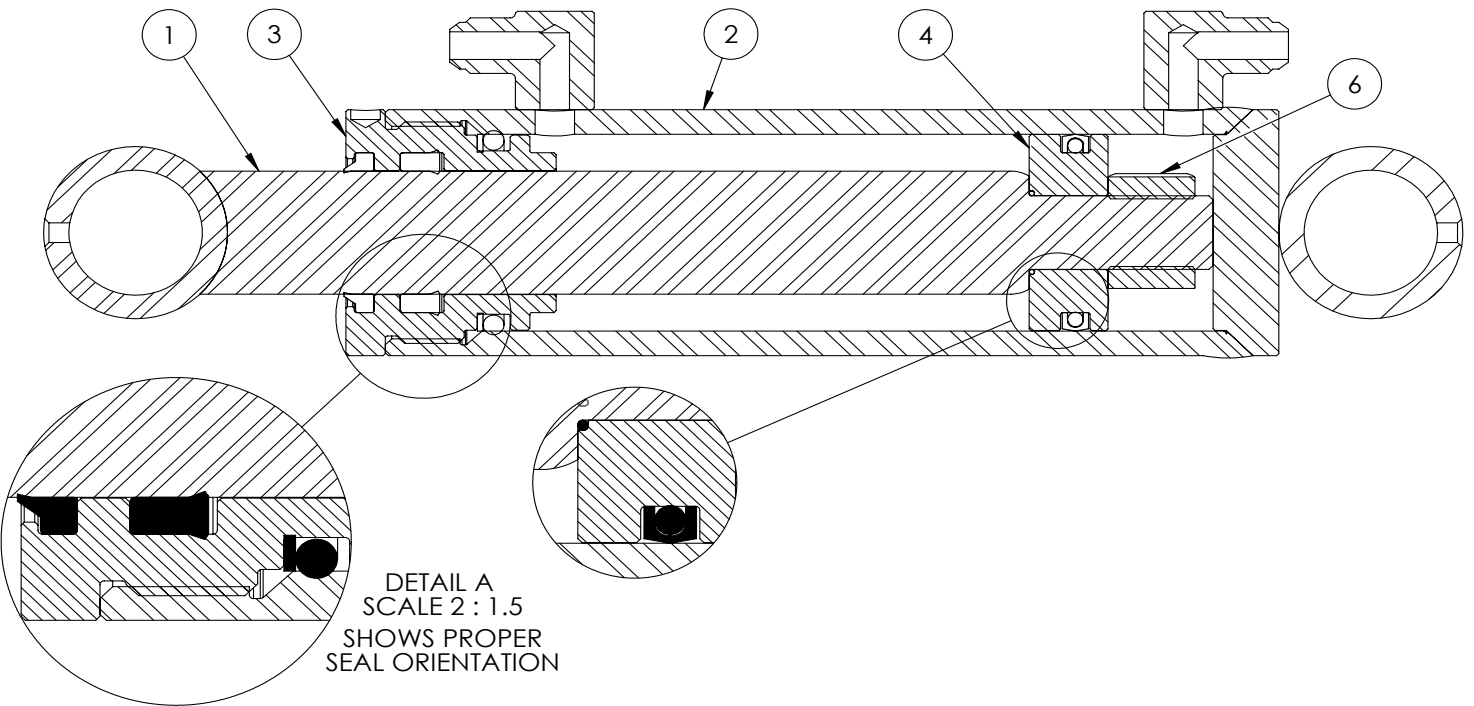

ITEM	6012C205	Description	QTY.
1	6012C2053	Rod	1
2	6012C2054	Barrel, 2" / 2-1/2" Bore	1
3	G250-150S	Rod Gland	1
4	P100-250SP	2" / 2-1/2" Bore Piston	1
5	SLK-2515	Seal Kit	1
6	Z72272G8	Hex Lock Nut 3/4NF Grade 8	1