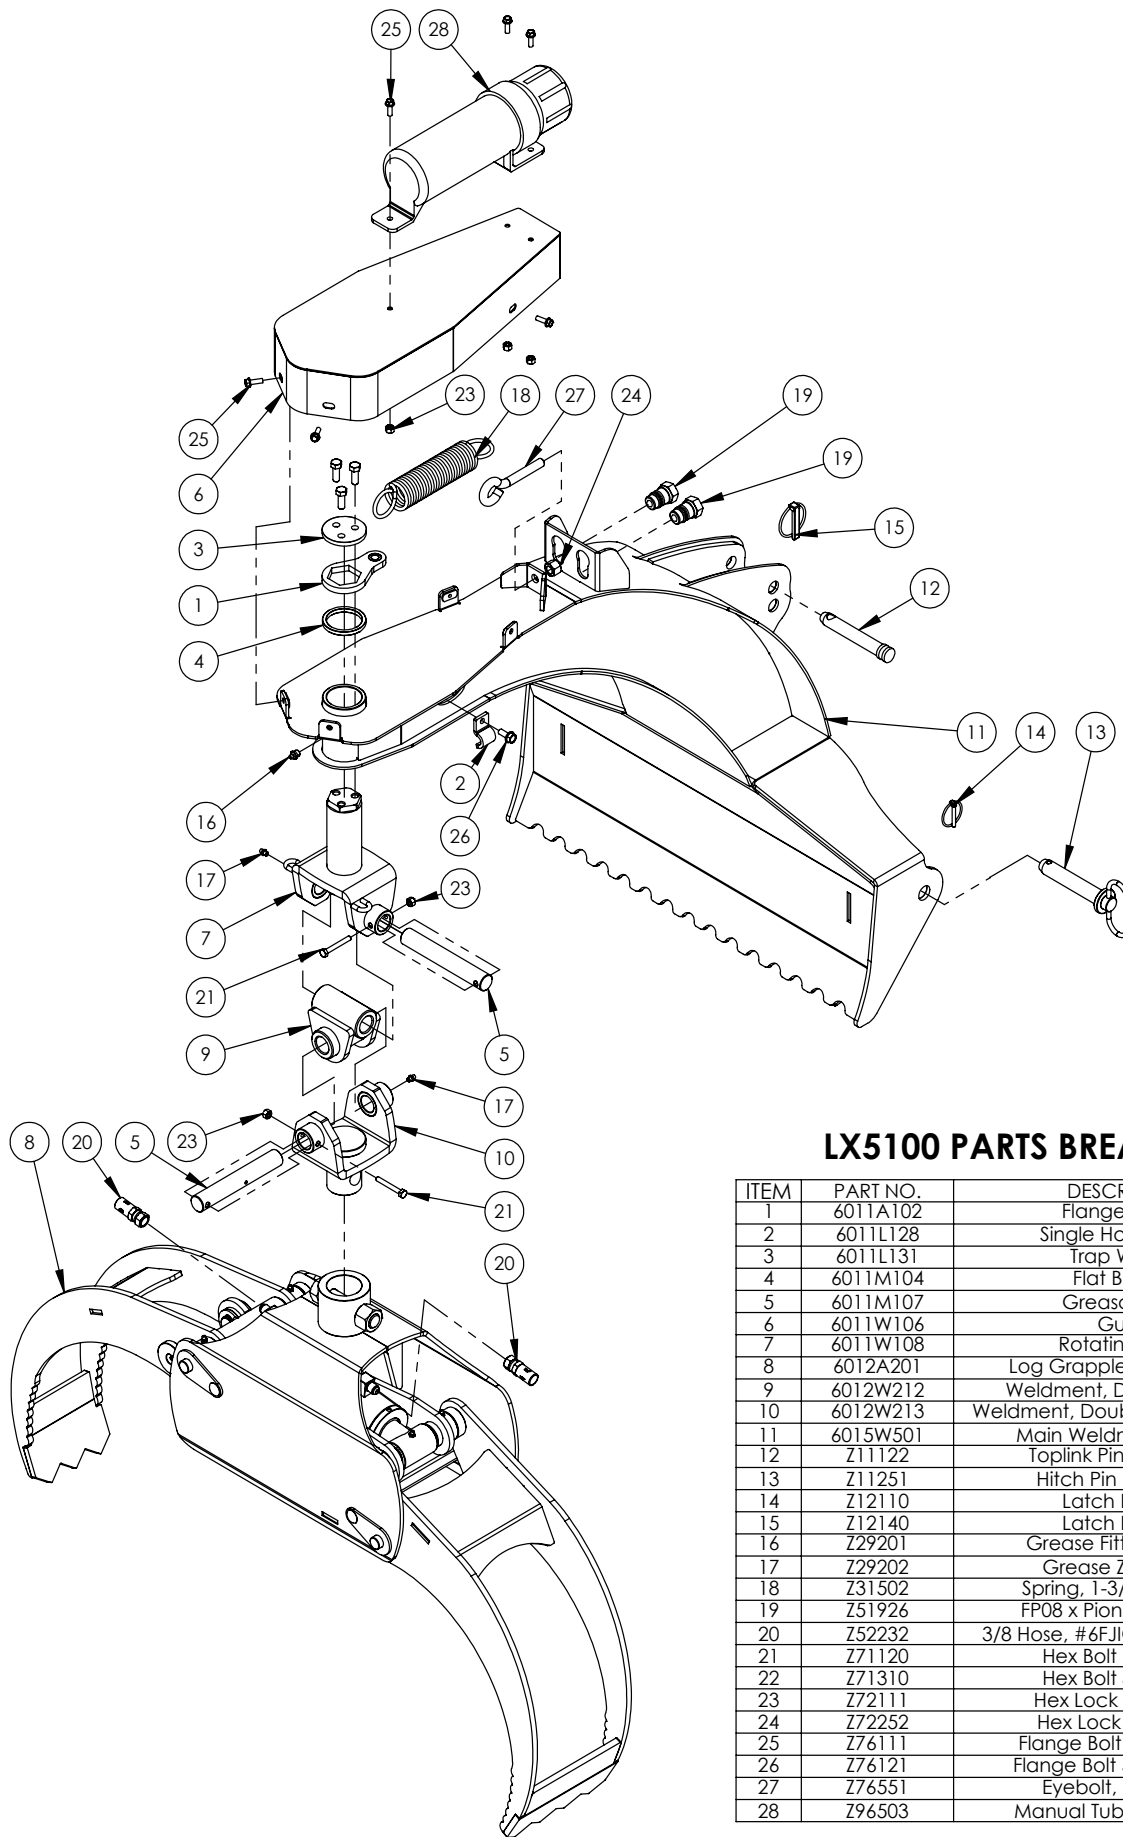

Main Parts	4
Grapple	5
Cylinder	7
Decal Breakdown	8

LX5100 PARTS BREAKDOWN

ITEM	PART NO.	DESCRIPTION	QTY
1	6011A102	Flange, Spring	1
2	6011L128	Single Hose Clamp	2
3	6011L131	Trap Washer	1
4	6011M104	Flat Bearing	1
5	6011M107	Greasable Pin	2
6	6011W106	Guard	1
7	6011W108	Rotating Clevis	1
8	6012A201	Log Grapple, 4' Capacity	1
9	6012W212	Weldment, Double U-Joint	1
10	6012W213	Weldment, Double Pivot Adapter	1
11	6015W501	Main Weldment, LX5100	1
12	Z11122	Toplink Pin 3/4 x 3-7/8	1
13	Z11251	Hitch Pin 7/8 x 4-1/4	2
14	Z12110	Latch Pin 3/16	2
15	Z12140	Latch Pin 7/16	1
16	Z29201	Grease Fitting, 1/8NPT	1
17	Z29202	Grease Zerk 1/4NF	2
18	Z31502	Spring, 1-3/4 x 9 Heavy	1
19	Z51926	FP08 x Pioneer Coupler	2
20	Z52232	3/8 Hose, #6FJIC x 1/2NPT x 106	2
21	Z71120	Hex Bolt 1/4NC x 2	2
22	Z71310	Hex Bolt 3/8NC x 1	3
23	Z72111	Hex Lock Nut 1/4NC	5
24	Z72252	Hex Lock Nut 1/2NF	1
25	Z76111	Flange Bolt 1/4NC x 3/4	7
26	Z76121	Flange Bolt 5/16NC x 3/4	2
27	Z76551	Eyebolt, 1/2NC x 3	1
28	Z96503	Manual Tube 3-1/2 Short	1

6012A201 PARTS BREAKDOWN

ITEM	PART NO.	DESCRIPTION	QTY
1	6012C205	Cylinder, 2-1/2 x 6	1
2	6012L118	Washer, Linkage	2
3	6012W200	LX480 Main Grapple Frame	1
4	6012W201	Narrow (Inside) Fork	1
5	6012W202	Wide (Outside) Fork	1
6	6012W203	1" Flange Pin	2
7	6012W204	Linkage Bar	1
8	6012W205	1" Hex Head Pin	1
9	6012W207	Linkage Bar	1
10	Z27222	Connex Bushing 1 x 2	2
11	Z27223	Connex Bushing 1 x 1	4
12	Z27226	Connex Bushing 1 x 1-1/2 x 3/8	2
13	Z27227	Connex Bushing, 1 x 1-1/4 x 1/2	4
14	Z29202	Grease Zerk 1/4NF	10
15	Z46204	External Retaining Ring, 1"	2
16	Z71872	Hex Bolt, 7/8NC x 4	1
17	Z72231	Hex Lock Nut 3/8NC	3
18	Z72281	Hex Lock Nut 7/8NC	1
19	Z76231	Carriage Bolt 3/8NC x 1	3