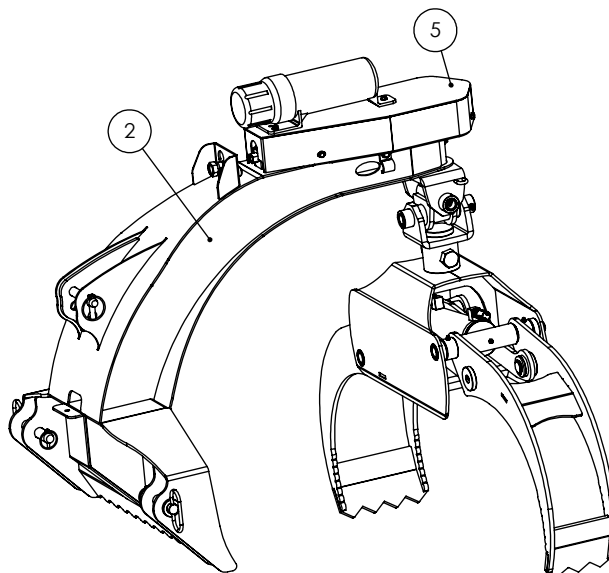

6012A201 PARTS BREAKDOWN

ITEM	PART NO.	DESCRIPTION	QTY
1	6012C205	Cylinder, 2-1/2 x 6	1
2	6012L118	Washer, Linkage	2
3	6012W200	LX480 Main Grapple Frame	1
4	6012W201	Narrow (Inside) Fork	1
5	6012W202	Wide (Outside) Fork	1
6	6012W203	1" Flange Pin	2
7	6012W204	Linkage Bar	1
8	6012W205	1" Hex Head Pin	1
9	6012W207	Linkage Bar	1
10	Z27222	Connex Bushing 1 x 2	2
11	Z27223	Connex Bushing 1 x 1	4
12	Z27226	Connex Bushing 1 x 1-1/2 x 3/8	2
13	Z27227	Connex Bushing, 1 x 1-1/4 x 1/2	4
14	Z29202	Grease Zerk 1/4NF	10
15	Z46204	External Retaining Ring, 1"	2
16	Z71872	Hex Bolt, 7/8NC x 4	1
17	Z72231	Hex Lock Nut 3/8NC	3
18	Z72281	Hex Lock Nut 7/8NC	1
19	Z76231	Carriage Bolt 3/8NC x 1	3

emb-079

Z94153

Z94019

Z94033

Z94154

TWO PANEL LOG GRAPPLE DECAL BREAKDOWN

ITEM	PART NO.	DESCRIPTION	QTY
1	Z94153	LX5100 LH	1
2	Z94154	LX5100 RH	1
3	Z94019	Made in Canada	1
4	Z94166	Boom/ Grapple Hazard	1
5	Z94119	Read Owners Manual	1