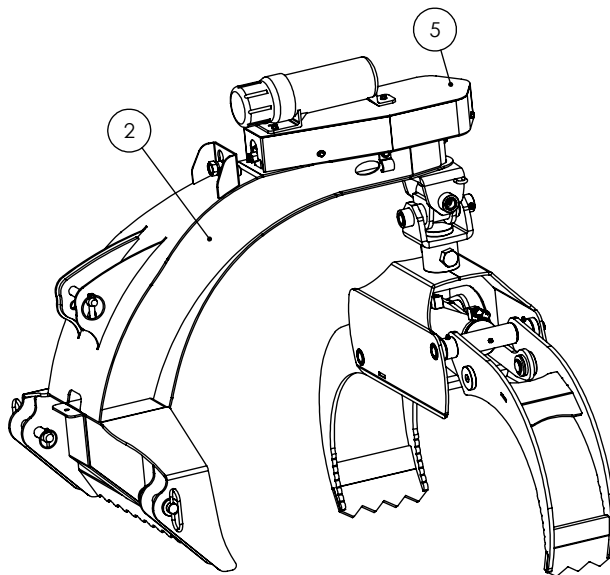

LOG GRAPPLE DECAL BREAKDOWN

ITEM	PART NO.	DESCRIPTION	QTY
1	Z94153	LX5100 LH	1
2	Z94154	LX5100 RH	1
3	Z94019	Made in Canada	1
4	Z94033	Boom/ Grapple Hazard	1
5	emb-079	Read Owners Manual	1