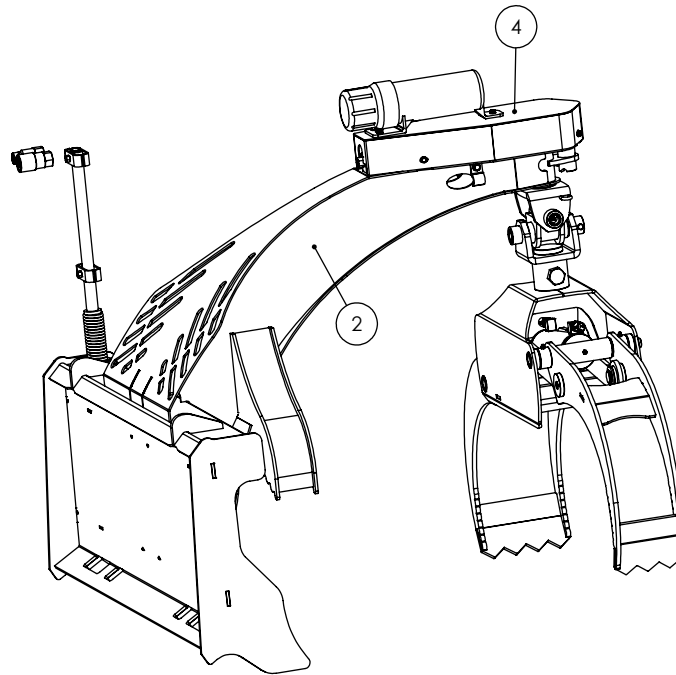

LOG GRAPPLE DECAL BREAKDOWN

ITEM	PART NO.	DESCRIPTION	QTY
1	Z94155	LX5200 LH	1
2	Z94156	LX5200 RH	1
3	Z94019	Made in Canada	1
4	Z94033	Boom/ Grapple Hazard	1
5	emb-079	Read Manual	1