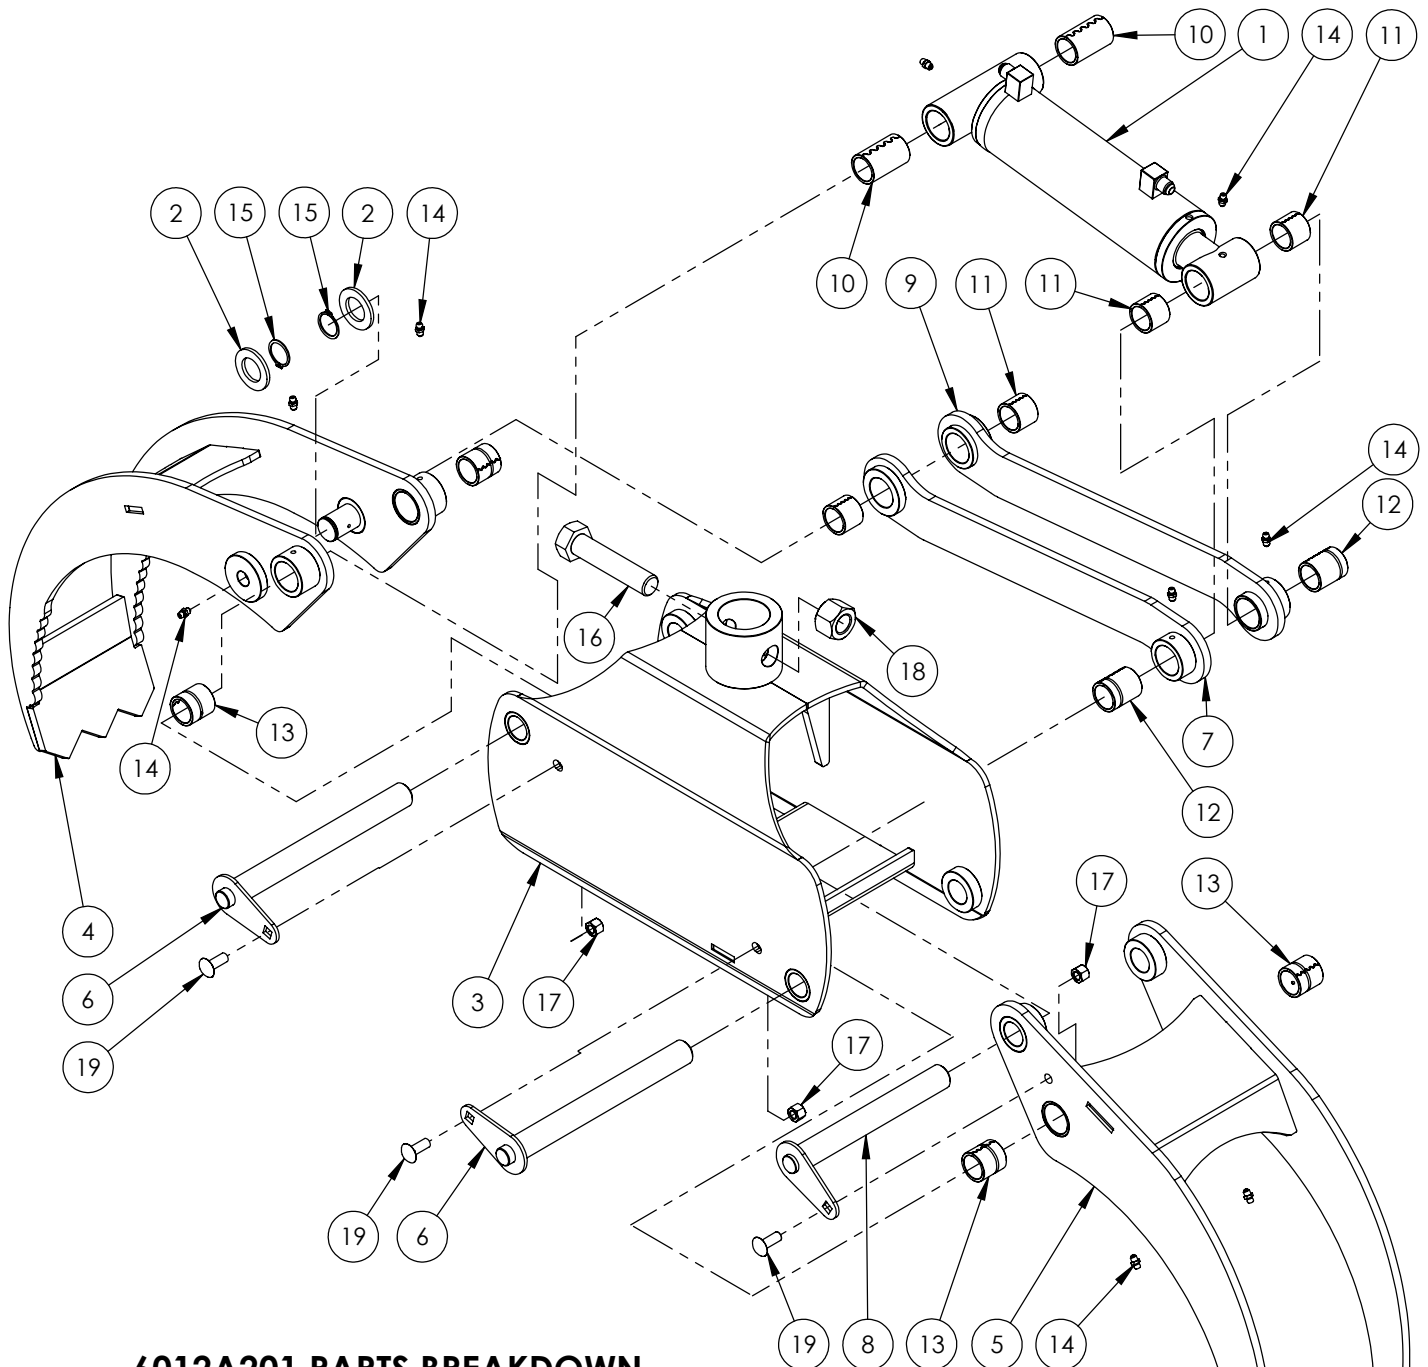

Main Parts	5
Grapple	6
Cylinder	7
Decal Breakdown	8

This Page is Intentionally Blank

6071 LX5200 PARTS BREAKDOWN

ITEM	PART NO.	DESCRIPTION	QTY
1	3011L176	Clamp, Two Hose	5
2	6011L128	Single Hose Clamp	2
3	6011L131	Trap Washer	1
4	6011M104	Flat Bearing	1
5	6011M107	Greasable Pin	2
6	6011W106	Guard	1
7	6011W108	Rotating Clevis	1
8	6012A201	Log Grapple, 4' Capacity	1
9	6012W212	Weldment, Double U-Joint	1
10	6012W213	Weldment, Double Pivot Adapter	1
11	6071A101	Flange, Spring	1
12	6071M102	Pin, Grapple Lock	1
13	6071M105	Lever, Grapple Lock	1
14	6071W101	Main Weldment, LX5200	1
15	6071W102	Hose Mount Whip	1
16	Z29201	Grease Fitting, 1/8NPT	1
17	Z29202	Grease Zerk 1/4NF	2
18	Z31502	Spring, 1-3/4 x 9 Heavy	1
19	Z51919	Flat-Face, FP08 x MISO 16028	1
20	Z51920	Flat Face FP08 x FISO 16028	1
21	Z52244	3/8 Hose, FJIC06 x MP08 x 120"	2
22	Z71120	Hex Bolt 1/4NC x 2	2
23	Z71215	Hex Bolt, 5/16NC x 1-1/2	1
24	Z71217	Hex Bolt 5/16NC x 1-3/4	2
25	Z71310	Hex Bolt 3/8NC x 1	3
26	Z72111	Hex Lock Nut 1/4NC	5
27	Z72221	Hex Lock Nut 5/16NC	2
28	Z72251	Hex Lock Nut 1/2NC	1
29	Z76111	Flange Bolt 1/4NC x 3/4	7
30	Z76121	Flange Bolt 5/16NC x 3/4	5
31	Z76551	Eyebolt, 1/2NC x 3	1
32	Z96503	Manual Tube 3-1/2 Short	1

6012A201 PARTS BREAKDOWN

ITEM	PART NO.	DESCRIPTION	QTY
1	6012C205	Cylinder, 2-1/2 x 6	1
2	6012L118	Washer, Linkage	2
3	6012W200	LX480 Main Grapple Frame	1
4	6012W201	Narrow (Inside) Fork	1
5	6012W202	Wide (Outside) Fork	1
6	6012W203	1" Flange Pin	2
7	6012W204	Linkage Bar	1
8	6012W205	1" Hex Head Pin	1
9	6012W207	Linkage Bar	1
10	Z7222	Connex Bushing 1 x 2	2
11	Z7223	Connex Bushing 1 x 1	4
12	Z7226	Connex Bushing 1 x 1-1/2 x 3/8	2
13	Z7227	Connex Bushing, 1 x 1-1/4 x 1/2	4
14	Z29202	Grease Zerk 1/4NF	10
15	Z46204	External Retaining Ring, 1"	2
16	Z71872	Hex Bolt, 7/8NC x 4	1
17	Z72231	Hex Lock Nut 3/8NC	3
18	Z72281	Hex Lock Nut 7/8NC	1
19	Z76231	Carriage Bolt 3/8NC x 1	3