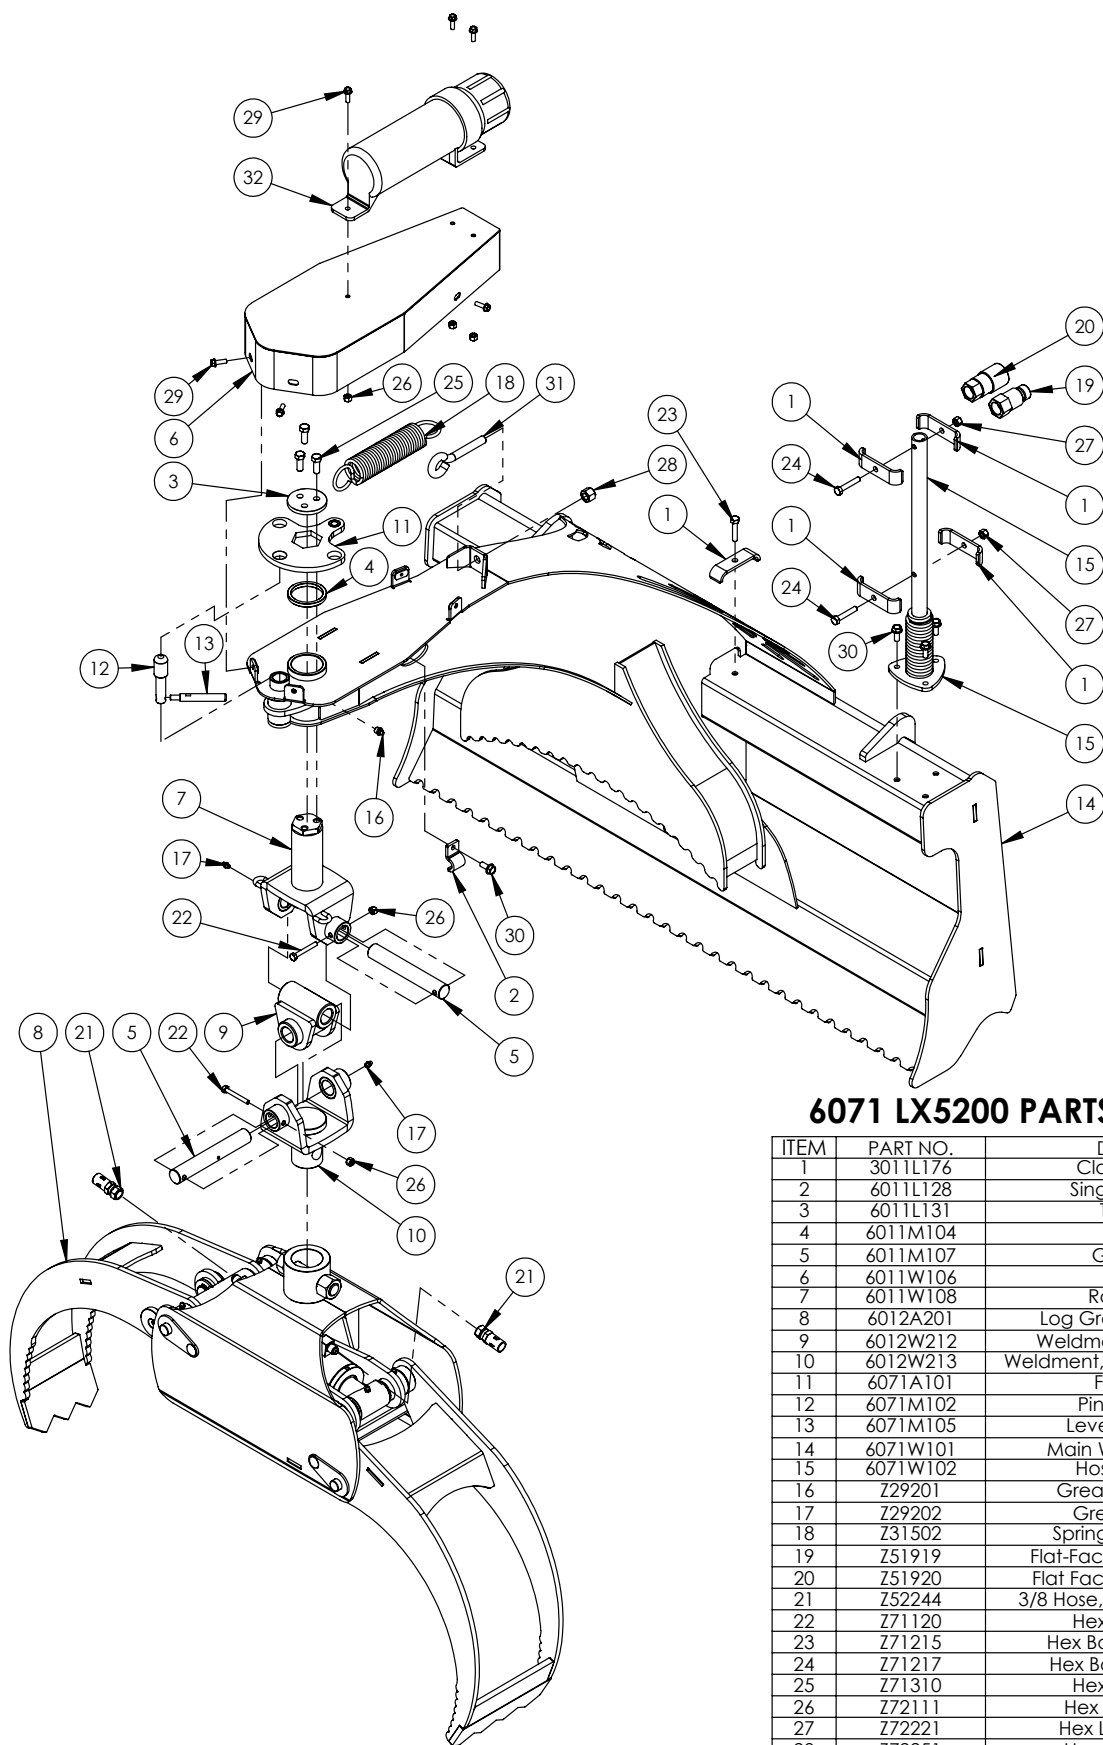

Main Parts	5
Grapple	6
Cylinder	7
Decal Breakdown	8

This Page is Intentionally Blank

6071 LX5200 PARTS BREAKDOWN

ITEM	PART NO.	DESCRIPTION	QTY
1	3011L176	Clamp, Two Hose	5
2	6011L128	Single Hose Clamp	2
3	6011L131	Trap Washer	1
4	6011M104	Flat Bearing	1
5	6011M107	Greasable Pin	2
6	6011W106	Guard	1
7	6011W108	Rotating Clevis	1
8	6012A201	Log Grapple, 4' Capacity	1
9	6012W212	Weldment, Double U-Joint	1
10	6012W213	Weldment, Double Pivot Adapter	1
11	6071A101	Flange, Spring	1
12	6071M102	Pin, Grapple Lock	1
13	6071M105	Lever, Grapple Lock	1
14	6071W101	Main Weldment, LX5200	1
15	6071W102	Hose Mount Whip	1
16	Z29201	Grease Fitting, 1/8NPT	1
17	Z29202	Grease Zerk 1/4NF	2
18	Z31502	Spring, 1-3/4 x 9 Heavy	1
19	Z51919	Flat-Face, FP08 x MISO 16028	1
20	Z51920	Flat Face FP08 x FISO 16028	1
21	Z52244	3/8 Hose, FJIC06 x MP08 x 120"	2
22	Z71120	Hex Bolt 1/4NC x 2	2
23	Z71215	Hex Bolt, 5/16NC x 1-1/2	1
24	Z71217	Hex Bolt 5/16NC x 1-3/4	2
25	Z71310	Hex Bolt 3/8NC x 1	3
26	Z72111	Hex Lock Nut 1/4NC	5
27	Z72221	Hex Lock Nut 5/16NC	2
28	Z72251	Hex Lock Nut 1/2NC	1
29	Z76111	Flange Bolt 1/4NC x 3/4	7
30	Z76121	Flange Bolt 5/16NC x 3/4	5
31	Z76551	Eyebolt, 1/2NC x 3	1
32	Z96503	Manual Tube 3-1/2 Short	1

6012A201 PARTS BREAKDOWN

ITEM	PART NO.	DESCRIPTION	QTY
1	6012C205	Cylinder, 2-1/2 x 6	1
2	6012L118	Washer, Linkage	2
3	6012W200	LX480 Main Grapple Frame	1
4	6012W201	Narrow (Inside) Fork	1
5	6012W202	Wide (Outside) Fork	1
6	6012W203	1" Flange Pin	2
7	6012W204	Linkage Bar	1
8	6012W205	1" Hex Head Pin	1
9	6012W207	Linkage Bar	1
10	Z7222	Connex Bushing 1 x 2	2
11	Z7223	Connex Bushing 1 x 1	4
12	Z7226	Connex Bushing 1 x 1-1/2 x 3/8	2
13	Z7227	Connex Bushing, 1 x 1-1/4 x 1/2	4
14	Z29202	Grease Zerk 1/4NF	10
15	Z46204	External Retaining Ring, 1"	2
16	Z71872	Hex Bolt, 7/8NC x 4	1
17	Z72231	Hex Lock Nut 3/8NC	3
18	Z72281	Hex Lock Nut 7/8NC	1
19	Z76231	Carriage Bolt 3/8NC x 1	3