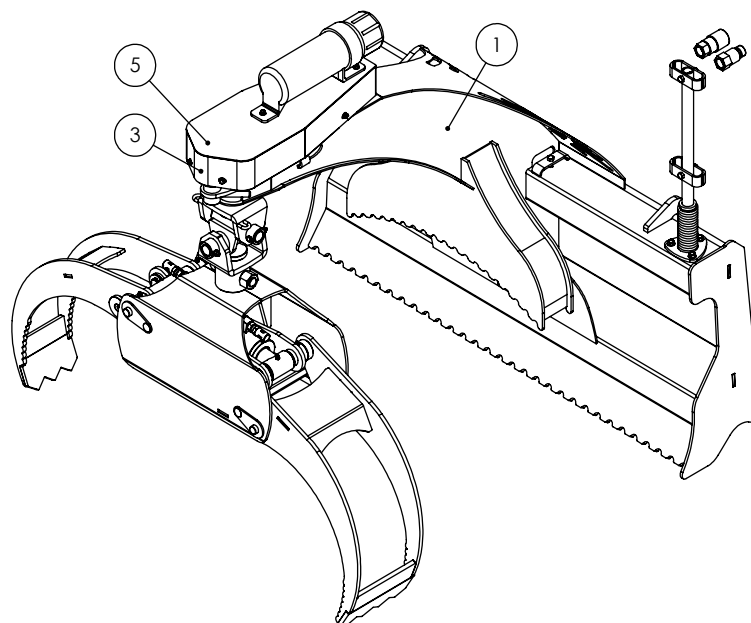

LOG GRAPPLE DECAL BREAKDOWN

ITEM	PART NO.	DESCRIPTION	QTY
1	Z94155	LX5200 LH	1
2	Z94156	LX5200 RH	1
3	Z94019	Made in Canada	1
4	Z94033	Boom/ Grapple Hazard	1
5	emb-079	Read Manual	1