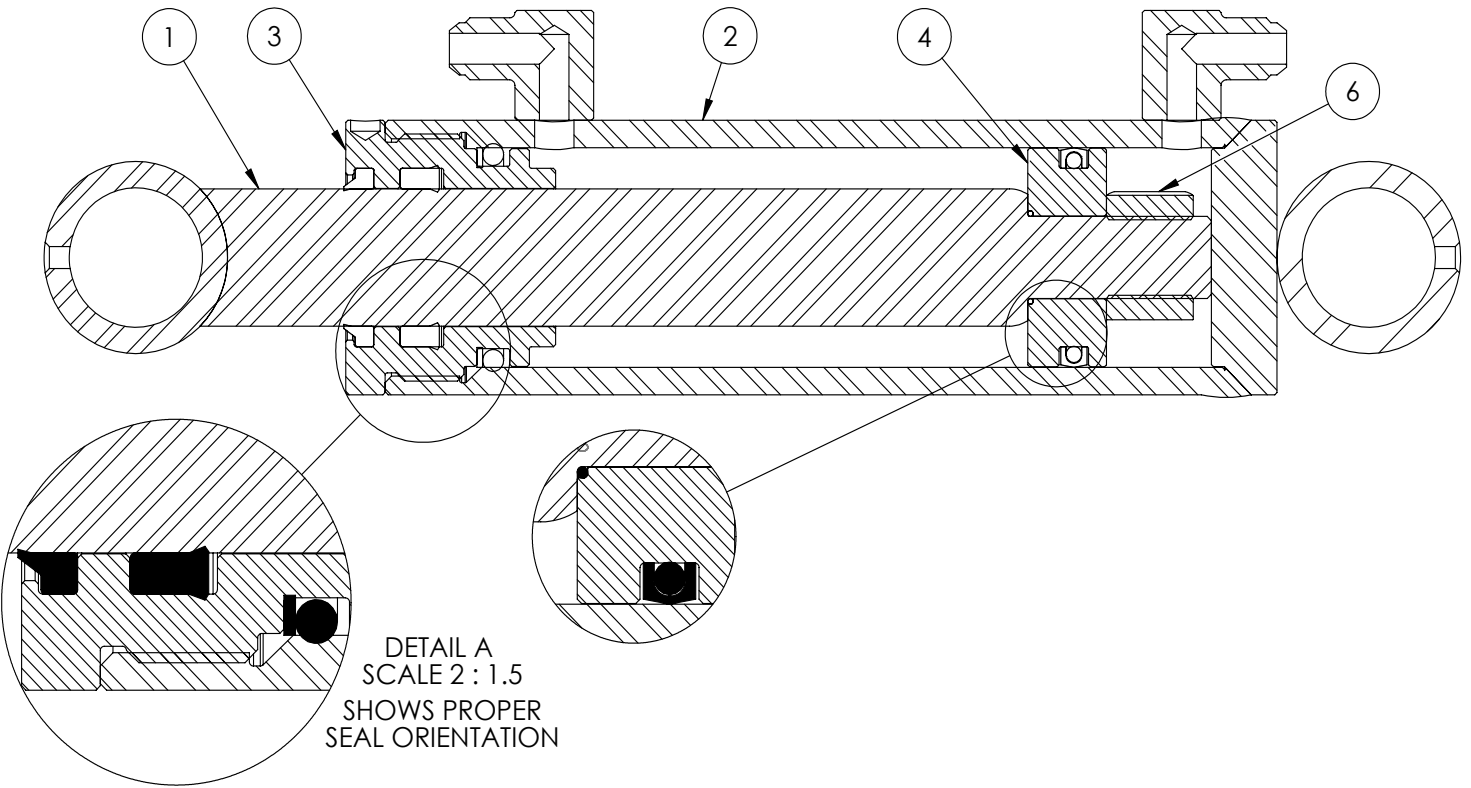

Main Parts	5
Grapple	6
Cylinder	7
Decal Breakdown	8

This Page is Intentionally Blank

6071 LX5200 PARTS BREAKDOWN

ITEM	PART NO.	DESCRIPTION	QTY
1	3011L176	Clamp, Two Hose	5
2	6011L128	Single Hose Clamp	2
3	6011L131	Trap Washer	1
4	6011M104	Flat Bearing	1
5	6011M107	Greasable Pin	2
6	6011W106	Guard	1
7	6011W108	Rotating Clevis	1
8	6012A201	Log Grapple, 4' Capacity	1
9	6012W212	Weldment, Double U-Joint	1
10	6012W213	Weldment, Double Pivot Adapter	1
11	6071A101	Flange, Spring	1
12	6071M102	Pin, Grapple Lock	1
13	6071M105	Lever, Grapple Lock	1
14	6071W101	Main Weldment, LX5200	1
15	6071W102	Hose Mount Whip	1
16	Z29201	Grease Fitting, 1/8NPT	1
17	Z29202	Grease Zerk 1/4NF	2
18	Z31502	Spring, 1-3/4 x 9 Heavy	1
19	Z51919	Flat-Face, FP08 x MISO 16028	1
20	Z51920	Flat Face FP08 x FISO 16028	1
21	Z52244	3/8 Hose, FJIC06 x MP08 x 120"	2
22	Z71120	Hex Bolt 1/4NC x 2	2
23	Z71215	Hex Bolt, 5/16NC x 1-1/2	1
24	Z71217	Hex Bolt 5/16NC x 1-3/4	2
25	Z71310	Hex Bolt 3/8NC x 1	3
26	Z72111	Hex Lock Nut 1/4NC	5
27	Z72221	Hex Lock Nut 5/16NC	2
28	Z72251	Hex Lock Nut 1/2NC	1
29	Z76111	Flange Bolt 1/4NC x 3/4	7
30	Z76121	Flange Bolt 5/16NC x 3/4	5
31	Z76551	Eyebolt, 1/2NC x 3	1
32	Z96503	Manual Tube 3-1/2 Short	1

6012A201 PARTS BREAKDOWN

ITEM	PART NO.	DESCRIPTION	QTY
1	6012C205	Cylinder, 2-1/2 x 6	1
2	6012L118	Washer, Linkage	2
3	6012W200	LX480 Main Grapple Frame	1
4	6012W201	Narrow (Inside) Fork	1
5	6012W202	Wide (Outside) Fork	1
6	6012W203	1" Flange Pin	2
7	6012W204	Linkage Bar	1
8	6012W205	1" Hex Head Pin	1
9	6012W207	Linkage Bar	1
10	Z7222	Connex Bushing 1 x 2	2
11	Z7223	Connex Bushing 1 x 1	4
12	Z7226	Connex Bushing 1 x 1-1/2 x 3/8	2
13	Z7227	Connex Bushing, 1 x 1-1/4 x 1/2	4
14	Z29202	Grease Zerk 1/4NF	10
15	Z46204	External Retaining Ring, 1"	2
16	Z71872	Hex Bolt, 7/8NC x 4	1
17	Z72231	Hex Lock Nut 3/8NC	3
18	Z72281	Hex Lock Nut 7/8NC	1
19	Z76231	Carriage Bolt 3/8NC x 1	3