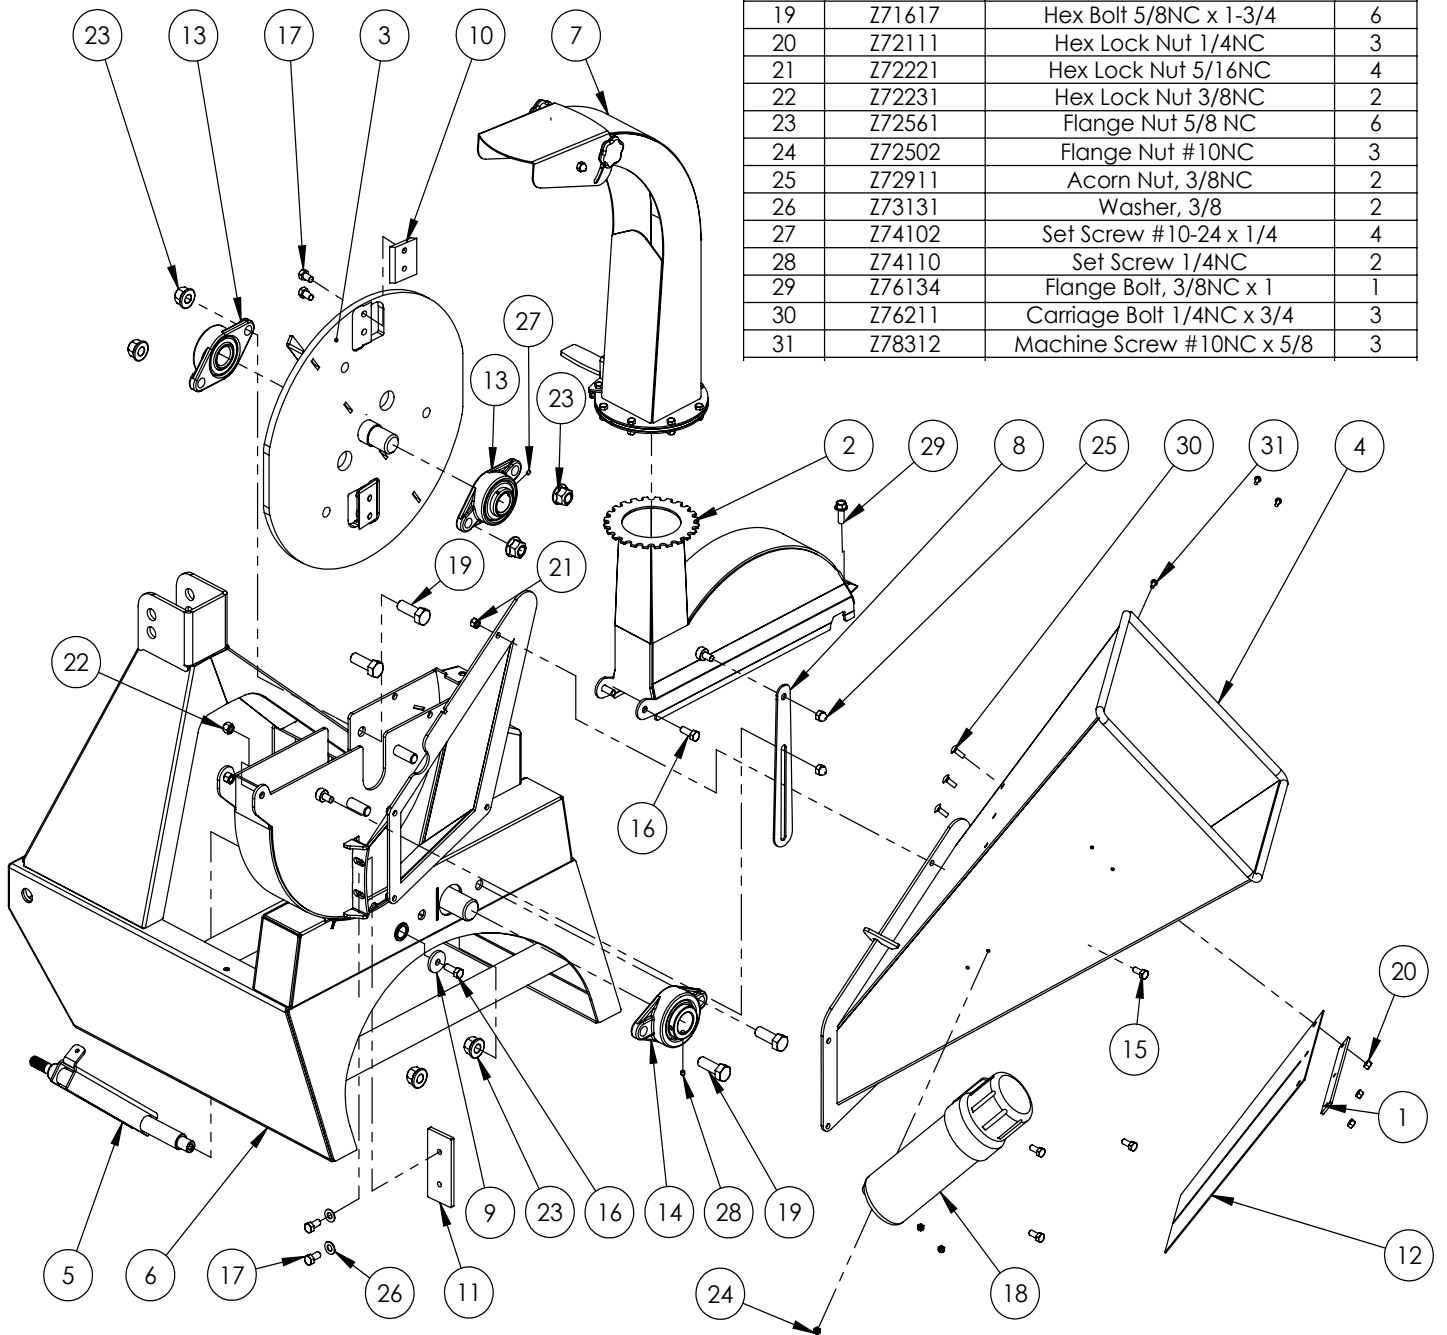

Main Parts Breakdown	5
Driveline Parts Breakdown	6
Discharge Chute Parts Breakdown	7
Binacchi PTO Parts Breakdown	8
Decal Breakdown	10

This Page is Intentionally Blank

BX32S MAIN PARTS BREAKDOWN

ITEM	PART NO.	Description	QTY.
1	1018L994	Chipper Chute Flap Clamp	1
2	1018W102	Housing, Upper Rotor	1
3	1018W103	Rotor	1
4	1018W106	Chipper Chute	1
5	1018W701	Idler Arm	1
6	1018W830	Housing, Bottom Rotor	1
7	1056A301	Assembly, Discharge Chute	1
8	1056L229	Positive Stop Plate	1
9	1056L968	Washer, Idler Capture	1
10	1056M303	Knife, 3" Rotor	2
11	1056M304	Knife, 3" Ledger	1
12	1056S604	Flap, Hopper	1
13	Z25103	2-Bolt Flange Bearing, 1-1/4	2
14	Z25104	2-Bolt Flange Bearing, 1-3/8	1
15	Z71207	Hex Bolt 5/16NC x 3/4	4
16	Z71310	Hex Bolt 3/8NC x 1	3
17	Z71372G8	Hex Bolt, 3/8NF x 5/8 G8	6
18	Z96503	Manual Tube 3-1/2 Short	1
19	Z71617	Hex Bolt 5/8NC x 1-3/4	6
20	Z72111	Hex Lock Nut 1/4NC	3
21	Z72221	Hex Lock Nut 5/16NC	4
22	Z72231	Hex Lock Nut 3/8NC	2
23	Z72561	Flange Nut 5/8 NC	6
24	Z72502	Flange Nut #10NC	3
25	Z72911	Acorn Nut, 3/8NC	2
26	Z73131	Washer, 3/8	2
27	Z74102	Set Screw #10-24 x 1/4	4
28	Z74110	Set Screw 1/4NC	2
29	Z76134	Flange Bolt, 3/8NC x 1	1
30	Z76211	Carriage Bolt 1/4NC x 3/4	3
31	Z78312	Machine Screw #10NC x 5/8	3