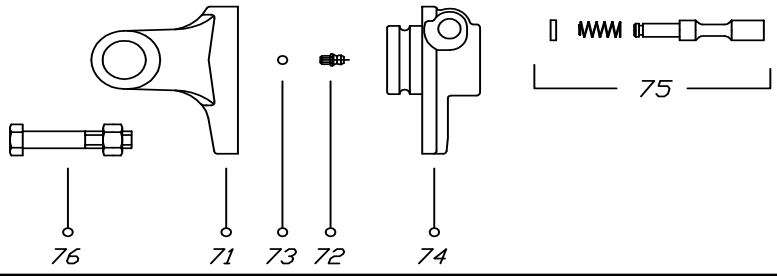

ITEM	PART NO.	Description	QTY.
21	Z71107	Hex Bolt 1/4NC x 3/4	2
22	Z71108	Hex Bolt 1/4NC x 7/8	2
23	Z71220	Hex Bolt 5/16NC x 2	3
24	Z71617	Hex Bolt 5/8NC x 1-3/4	4
25	Z72111	Hex Lock Nut 1/4NC	2
26	Z72221	Hex Lock Nut 5/16NC	1
27	Z72282	Hex Lock Nut 7/8NF	2
28	Z72561	Flange Nut 5/8 NC	5
29	Z73380	Spring Washer 7/8	2
30	Z74102	Set Screw #10-24 x 1/4	3
31	Z74110	Set Screw 1/4NC	3
32	Z76121	Flange Bolt 5/16NC x 3/4	7
33	Z76521	Eye Bolt 5/16NC x 4	1

1056A301 PARTS BREAKDOWN

ITEM	PART NO.	Description	QTY.
1	1012W208	Assembly, Hood Latch	1
2	1056L327	Ring	1
3	1056L329	Plate, Spacer Ring	1
4	1056L330	Plate, Hood Cature	1
5	1056L333	Deflector, Discharge Chute	1
6	1056L334	Ring	1
7	1056W306	Discharge Chute	1
8	Z19313	Knob, 5/16NC Female Stud	2
9	Z71107	Hex Bolt 1/4NC x 3/4	6
10	Z71110	Hex Bolt 1/4NC x 1	2
11	Z72111	Hex Lock Nut 1/4NC	8
12	Z72914	Acorn Nut, 5/16NC	2

Binacchi PTO Parts Breakdown

①

③①

Binacchi PTO Parts List

BINACCHI SPARE PARTS LIST : B4080EA60098			
POS.	DESCRIPTION	Q.	Part #
01	YOKE	1	0800403
02	CROSS JOURNAL ASS.	2	08204
03	CIRCLIP	8	09802027
04	GREASE NIPPLE	2	09840081002
05	OUTER TUBE YOKE	1	08004021
11	FLEXIBLE PIN	1	098700860
12	CM. 100 CARDAN TUBE(*)	1	09881433100
13	CM. 100 CARDAN TUBE(*)	1	09881364100
14	FLEXIBLE PIN	1	098700855
21	INNER TUBE YOKE	1	08004011
30	SHEAR BOLT LB4	1	08804
31	OUTER BEARING	1	0265140007
32	OUTER BASIC CONE	1	0256040324
33	OUTER SAFETY TUBE	1	0988966B4080
34	INNER SAFETY TUBE	1	0988961B4080
35	INNER BASIC CONE	1	0256040325
36	INNER .BEARING	1	0265140008
37	CHAIN	1	0252000001
51	COMPLTE PUSH BUTTON	1	0986014047
71	YOKE FOR LB4	1	08896904
72	GREASE NIPPLE	1	0984010150
73	STEEL BALL	23	098680104
74	HUB	1	088964A60
75	PUSH PIN SET	1	0986014075
76	NUT AND BOLT M8-1.25x45 10.9	1	Z44902
91	OUTER HALF SHAFT	1	B408002
92	INNER HALF SHAFT	1	B408001098
93	OUTER HALF SHAFT	1	B4080E2
94	INNER HALF SHAFT	1	B4080E1098
95	OUTER HALF SAFETY GUARD	1	083E040802
96	INNER HALF SAFETY GUARD	1	083E040801
97	SAFETY GUARD	1	083E04080