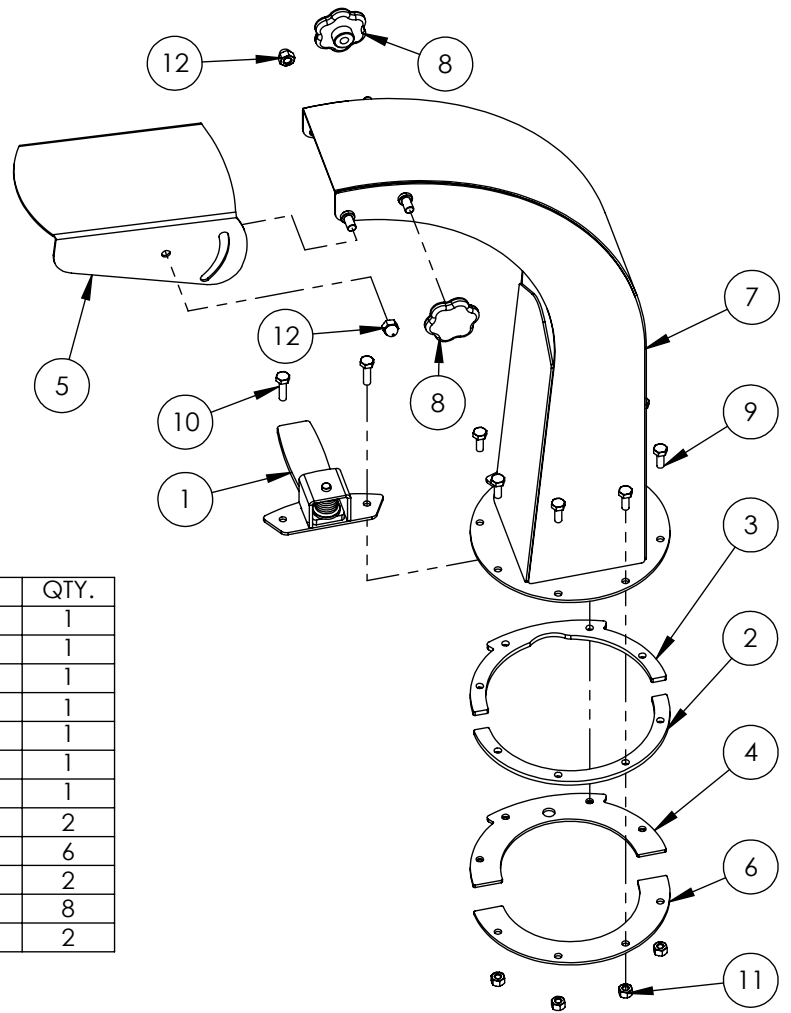

1056A301 PARTS BREAKDOWN

ITEM	PART NO.	Description	QTY.
1	1012W208	Assembly, Hood Latch	1
2	1056L327	Ring	1
3	1056L329	Plate, Spacer Ring	1
4	1056L330	Plate, Hood Cature	1
5	1056L333	Deflector, Discharge Chute	1
6	1056L334	Ring	1
7	1056W306	Discharge Chute	1
8	Z19313	Knob, 5/16NC Female Stud	2
9	Z71107	Hex Bolt 1/4NC x 3/4	6
10	Z71110	Hex Bolt 1/4NC x 1	2
11	Z72111	Hex Lock Nut 1/4NC	8
12	Z72914	Acorn Nut, 5/16NC	2