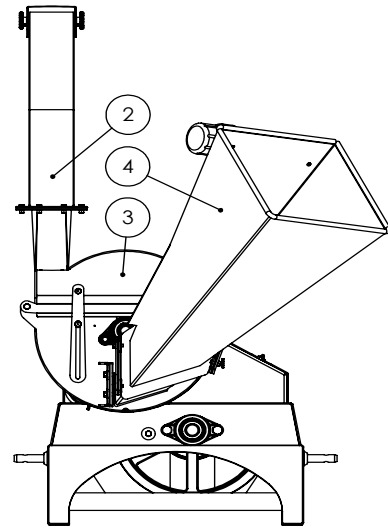

BX32S DECAL BREAKDOWN

ITEM	PART NO.	DESCRIPTION	QTY
1	Z94056	WALLENSTEIN Decal	2
2	Z94019	1" Dia. Made In Canada	3
3	Z94059	BX32 WALLENSTEIN	2
4	Z94007	DANGER - Rotating Blades	3
5	Z94006	CAUTION - Read Manual	1
6	Z94009	DANGER - Rotating Driveline Hazard	1
7	Z94008	DANGER - Thrown Object Hazard	2
8	Z94012	WARNING - Rotating Part Hazard	1
9	Z94013	DANGER - Missing Guard	1

BACK