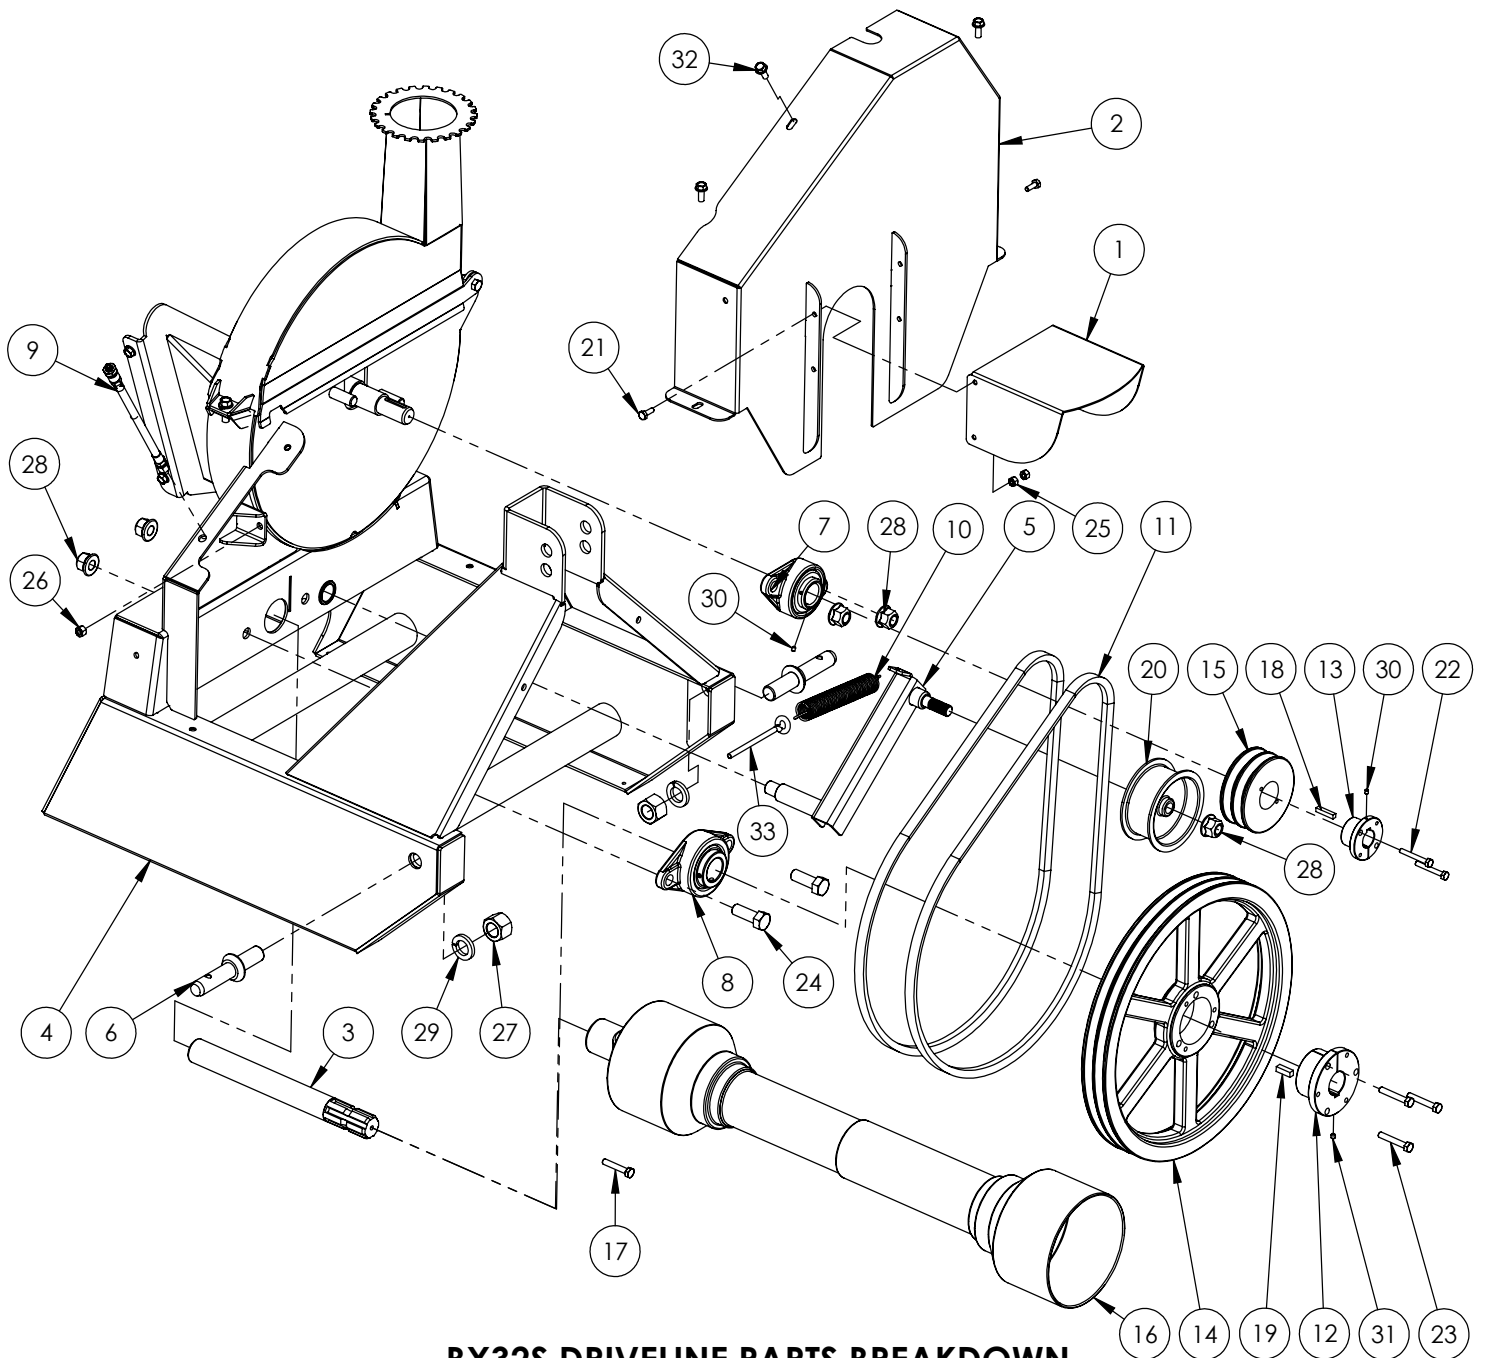

Main Parts Breakdown	5
Driveline Parts Breakdown	6
Discharge Chute Parts Breakdown	7
Binacchi PTO Parts Breakdown	8
Decal Breakdown	10

This Page is Intentionally Blank

BX32S MAIN PARTS BREAKDOWN

ITEM	PART NO.	Description	QTY.
1	1018L994	Chipper Chute Flap Clamp	1
2	1018W102	Housing, Upper Rotor	1
3	1018W103	Rotor	1
4	1018W106	Chipper Chute	1
5	1018W701	Idler Arm	1
6	1018W830	Housing, Bottom Rotor	1
7	1056A301	Assembly, Discharge Chute	1
8	1056L229	Positive Stop Plate	1
9	1056L968	Washer, Idler Capture	1
10	1056M303	Knife, 3" Rotor	2
11	1056M304	Knife, 3" Ledger	1
12	1056S604	Flap, Hopper	1
13	Z25103	2-Bolt Flange Bearing, 1-1/4	2
14	Z25104	2-Bolt Flange Bearing, 1-3/8	1
15	Z71207	Hex Bolt 5/16NC x 3/4	4
16	Z71310	Hex Bolt 3/8NC x 1	3
17	Z71372G8	Hex Bolt, 3/8NF x 5/8 G8	6
18	Z96503	Manual Tube 3-1/2 Short	1
19	Z71617	Hex Bolt 5/8NC x 1-3/4	6
20	Z72111	Hex Lock Nut 1/4NC	3
21	Z72221	Hex Lock Nut 5/16NC	4
22	Z72231	Hex Lock Nut 3/8NC	2
23	Z72561	Flange Nut 5/8 NC	6
24	Z72502	Flange Nut #10NC	3
25	Z72911	Acorn Nut, 3/8NC	2
26	Z73131	Washer, 3/8	2
27	Z74102	Set Screw #10-24 x 1/4	4
28	Z74110	Set Screw 1/4NC	2
29	Z76134	Flange Bolt, 3/8NC x 1	1
30	Z76211	Carriage Bolt 1/4NC x 3/4	3
31	Z78312	Machine Screw #10NC x 5/8	3