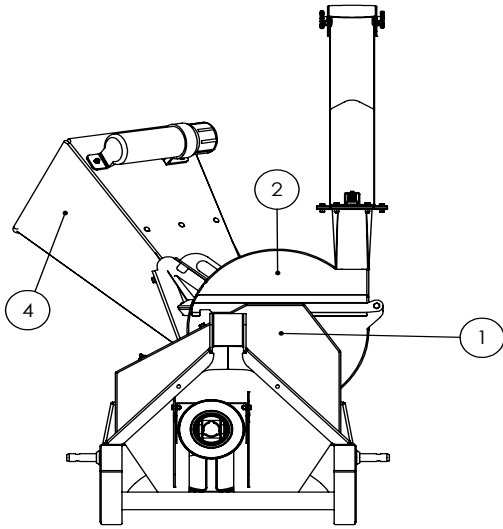

Binacchi PTO Parts Breakdown

①

③①

Binacchi PTO Parts List

BINACCHI SPARE PARTS LIST : B4080EA60098			
POS.	DESCRIPTION	Q.	Part #
01	YOKE	1	0800403
02	CROSS JOURNAL ASS.	2	08204
03	CIRCLIP	8	09802027
04	GREASE NIPPLE	2	09840081002
05	OUTER TUBE YOKE	1	08004021
11	FLEXIBLE PIN	1	098700860
12	CM. 100 CARDAN TUBE(*)	1	09881433100
13	CM. 100 CARDAN TUBE(*)	1	09881364100
14	FLEXIBLE PIN	1	098700855
21	INNER TUBE YOKE	1	08004011
30	SHEAR BOLT LB4	1	08804
31	OUTER BEARING	1	0265140007
32	OUTER BASIC CONE	1	0256040324
33	OUTER SAFETY TUBE	1	0988966B4080
34	INNER SAFETY TUBE	1	0988961B4080
35	INNER BASIC CONE	1	0256040325
36	INNER .BEARING	1	0265140008
37	CHAIN	1	0252000001
51	COMPLTE PUSH BUTTON	1	0986014047
71	YOKE FOR LB4	1	08896904
72	GREASE NIPPLE	1	0984010150
73	STEEL BALL	23	098680104
74	HUB	1	088964A60
75	PUSH PIN SET	1	0986014075
76	NUT AND BOLT M8-1.25x45 10.9	1	Z44902
91	OUTER HALF SHAFT	1	B408002
92	INNER HALF SHAFT	1	B408001098
93	OUTER HALF SHAFT	1	B4080E2
94	INNER HALF SHAFT	1	B4080E1098
95	OUTER HALF SAFETY GUARD	1	083E040802
96	INNER HALF SAFETY GUARD	1	083E040801
97	SAFETY GUARD	1	083E04080

Note: Always check brand of PTO shaft when ordering PTO parts. For other brands then the Binacchi shafts shown above please call the factory @ 877-695-9283.

Decals BX32S

Z94056

Z94059

Z94019

Z94006

Z94007

Z94012

Z94009

Z94013

Z94008

BX32S DECAL BREAKDOWN

ITEM	PART NO.	DESCRIPTION	QTY
1	Z94056	WALLENSTEIN Decal	2
2	Z94019	1" Dia. Made In Canada	3
3	Z94059	BX32 WALLENSTEIN	2
4	Z94007	DANGER - Rotating Blades	3
5	Z94006	CAUTION - Read Manual	1
6	Z94009	DANGER - Rotating Driveline Hazard	1
7	Z94008	DANGER - Thrown Object Hazard	2
8	Z94012	WARNING - Rotating Part Hazard	1
9	Z94013	DANGER - Missing Guard	1