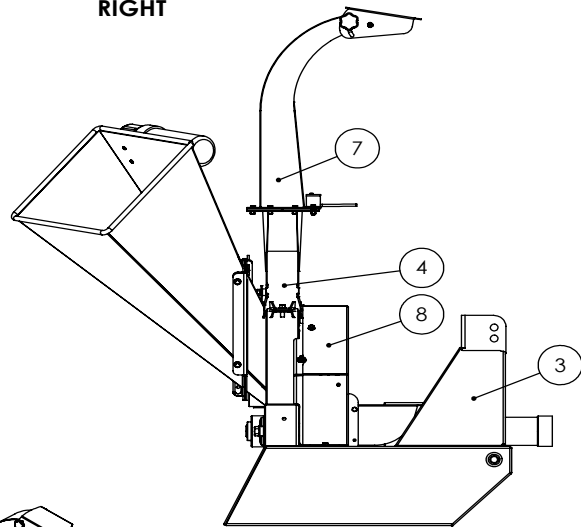

BX32S DECAL BREAKDOWN

ITEM	PART NO.	DESCRIPTION	QTY
1	Z94056	WALLENSTEIN Decal	2
2	Z94019	1" Dia. Made In Canada	3
3	Z94059	BX32 WALLENSTEIN	2
4	Z94007	DANGER - Rotating Blades	3
5	Z94006	CAUTION - Read Manual	1
6	Z94009	DANGER - Rotating Driveline Hazard	1
7	Z94008	DANGER - Thrown Object Hazard	2
8	Z94012	WARNING - Rotating Part Hazard	1
9	Z94013	DANGER - Missing Guard	1

RIGHT