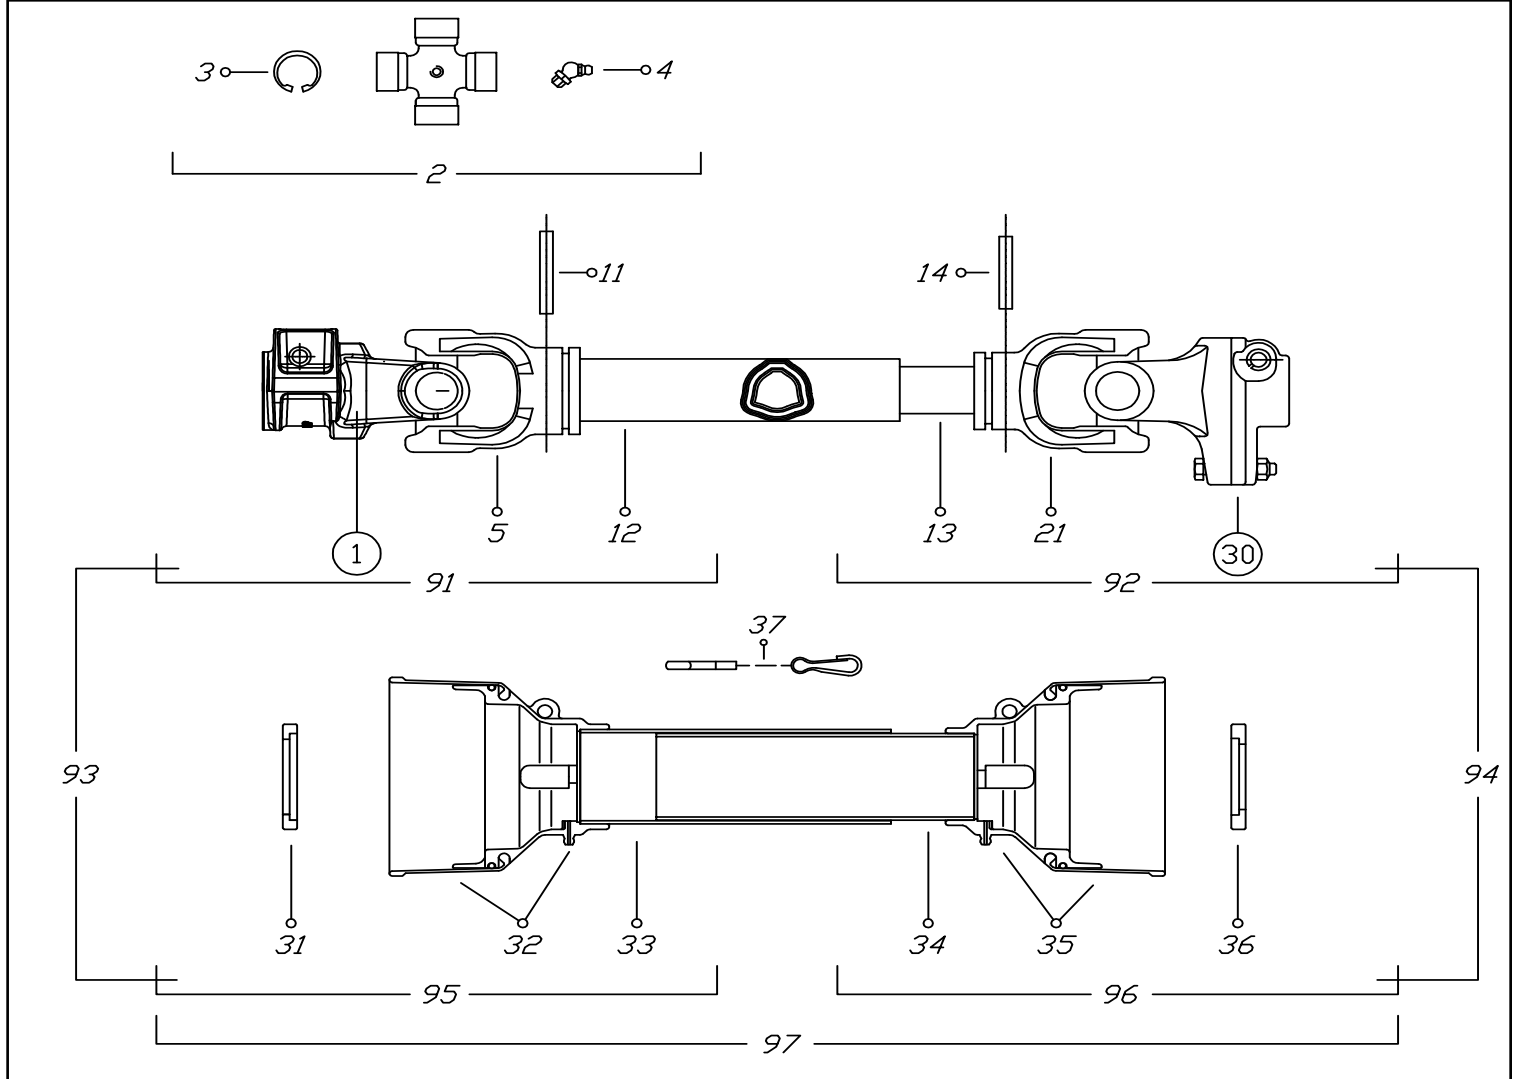

Binacchi PTO Parts Breakdown

①

Binacchi PTO Parts List

BINACCHI SPARE PARTS LIST : B4080EA60098			
POS.	DESCRIPTION	Q.	Part #
01	YOKE	1	0800403
02	CROSS JOURNAL ASS.	2	08204
03	CIRCLIP	8	09802027
04	GREASE NIPPLE	2	09840081002
05	OUTER TUBE YOKE	1	08004021
11	FLEXIBLE PIN	1	098700860
12	CM. 100 CARDAN TUBE(*)	1	09881433100
13	CM. 100 CARDAN TUBE(*)	1	09881364100
14	FLEXIBLE PIN	1	098700855
21	INNER TUBE YOKE	1	08004011
30	SHEAR BOLT LB4	1	08804
31	OUTER BEARING	1	0265140007
32	OUTER BASIC CONE	1	0256040324
33	OUTER SAFETY TUBE	1	0988966B4080
34	INNER SAFETY TUBE	1	0988961B4080
35	INNER BASIC CONE	1	0256040325
36	INNER .BEARING	1	0265140008
37	CHAIN	1	0252000001
51	COMPLTE PUSH BUTTON	1	0986014047
71	YOKE FOR LB4	1	08896904
72	GREASE NIPPLE	1	0984010150
73	STEEL BALL	23	098680104
74	HUB	1	088964A60
75	PUSH PIN SET	1	0986014075
76	NUT AND BOLT M8-1.25x45 10.9	1	Z44902
91	OUTER HALF SHAFT	1	B408002
92	INNER HALF SHAFT	1	B408001098
93	OUTER HALF SHAFT	1	B4080E2
94	INNER HALF SHAFT	1	B4080E1098
95	OUTER HALF SAFETY GUARD	1	083E040802
96	INNER HALF SAFETY GUARD	1	083E040801
97	SAFETY GUARD	1	083E04080

Note: Always check brand of PTO shaft when ordering PTO parts. For other brands then the Binacchi shafts shown above please call the factory @ 877-695-9283.