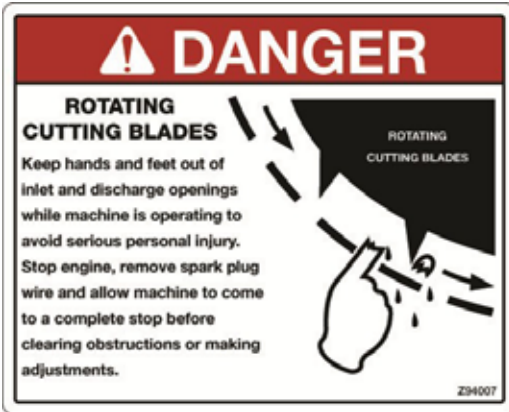

Note: Always check brand of PTO shaft when ordering PTO parts. For other brands then the Binacchi shafts shown above please call the factory @ 877-695-9283.

Decals BX32S

Z94056

Z94059

Z94019

Z94006

Z94007

Z94012