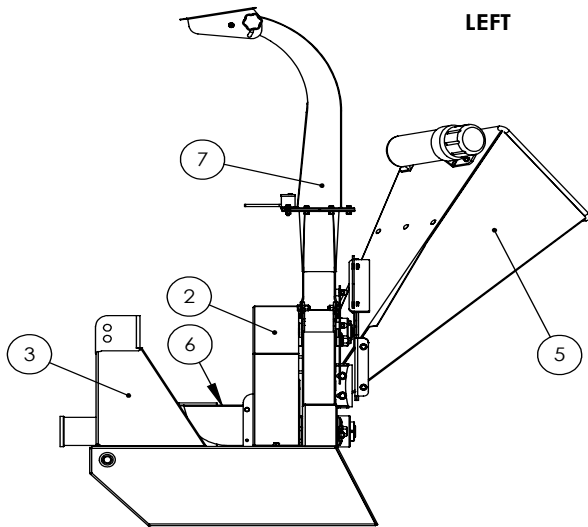

BX32S DECAL BREAKDOWN

ITEM	PART NO.	DESCRIPTION	QTY
1	Z94056	WALLENSTEIN Decal	2
2	Z94019	1" Dia. Made In Canada	3
3	Z94059	BX32 WALLENSTEIN	2
4	Z94007	DANGER - Rotating Blades	3
5	Z94006	CAUTION - Read Manual	1
6	Z94009	DANGER - Rotating Driveline Hazard	1
7	Z94008	DANGER - Thrown Object Hazard	2
8	Z94012	WARNING - Rotating Part Hazard	1
9	Z94013	DANGER - Missing Guard	1

LEFT