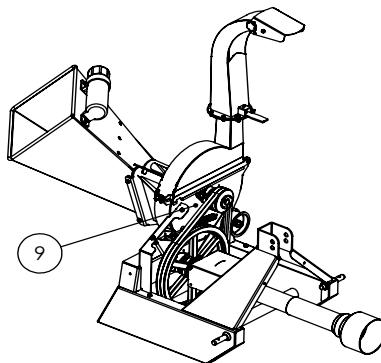

BX32S DECAL BREAKDOWN

ITEM	PART NO.	DESCRIPTION	QTY
1	Z94056	WALLENSTEIN Decal	2
2	Z94019	1" Dia. Made In Canada	3
3	Z94059	BX32 WALLENSTEIN	2
4	Z94007	DANGER - Rotating Blades	3
5	Z94006	CAUTION - Read Manual	1
6	Z94009	DANGER - Rotating Driveline Hazard	1
7	Z94008	DANGER - Thrown Object Hazard	2
8	Z94012	WARNING - Rotating Part Hazard	1
9	Z94013	DANGER - Missing Guard	1