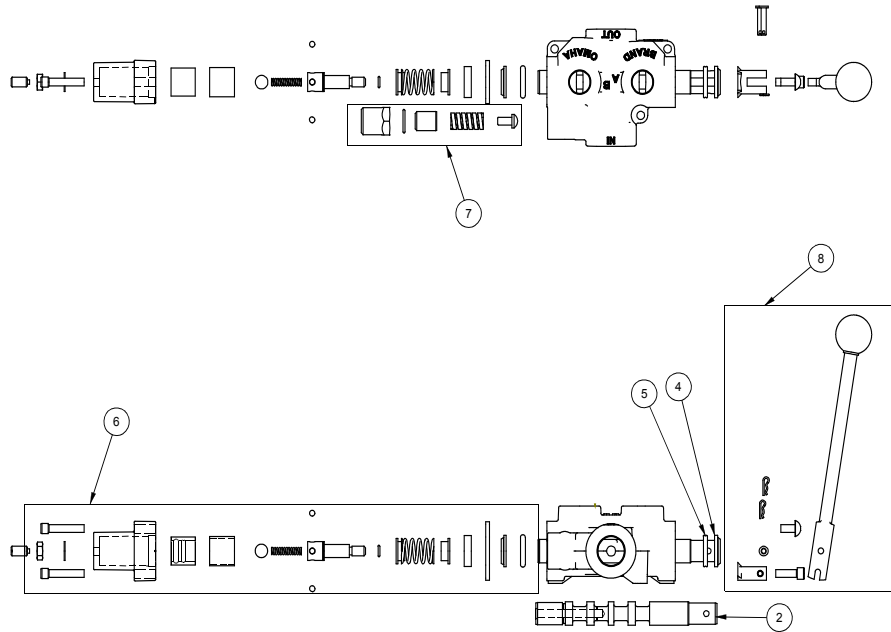

Valve Assembly

ITEM NO.	QTY.	PART NO.	DESCRIPTION
1	1	AOCAS7B	AO CASTING
2	1	LS304T4J	SPOOL
3	1	P1740	NAME TAG
4	1	SF305	WIPER
5	1	SF304	QUAD RING
6	1	SUB-LS	SUB-LS
	1	B5057	7/16 BALL
	4	DC7604	3/16 BALL
	1	SF306	RETAINER
	1	SF477L	SH LS ENDCAP
	1	XDC672	LS SLEEVE
	1	SF483	SPACER
	2	SF486	ALLEN SCREW
	2	SF489	CENTER STOP
	1	SF490	CENTERING SPRING
	1	SF492	HOUSING
	1	SF315	SPACER
	1	LS305	DETENT SPRING
	1	DC7583	O-RING 3-902
	1	SF496	O-RING, BLUE, METRIC
	1	LS306	LS WIPER
	1	SF502	5/16 LOCK WASHER
	1	SF503	PLUNGER, SPRING
	1	SF504	5/16 HEX JAM NUT
7	1	SUB-R	RELIEF
	1	P1603	CAP NUT
	1	SF322	O-RING 2-016
	1	SF364A	ADJ. SCREW
	1	B505	SPRING
	1	SF361A	POPPET
8	1	Z56915	HANDLE KIT
	1	SF377	RETAINER
	1	SF376	SEAL RETAINER
	1	SF367A	CLEVIS
	1	SF368	HANDLE
	2	SF369	PIN
	2	P1767	PIN CLIP
	1	HP5	MACH. SCREW
	1	SF311	KNOB
	1	SF308	CAP SCREW
	1	SF303T4J	SPOOL
9	1	P1654	WARNING TAG