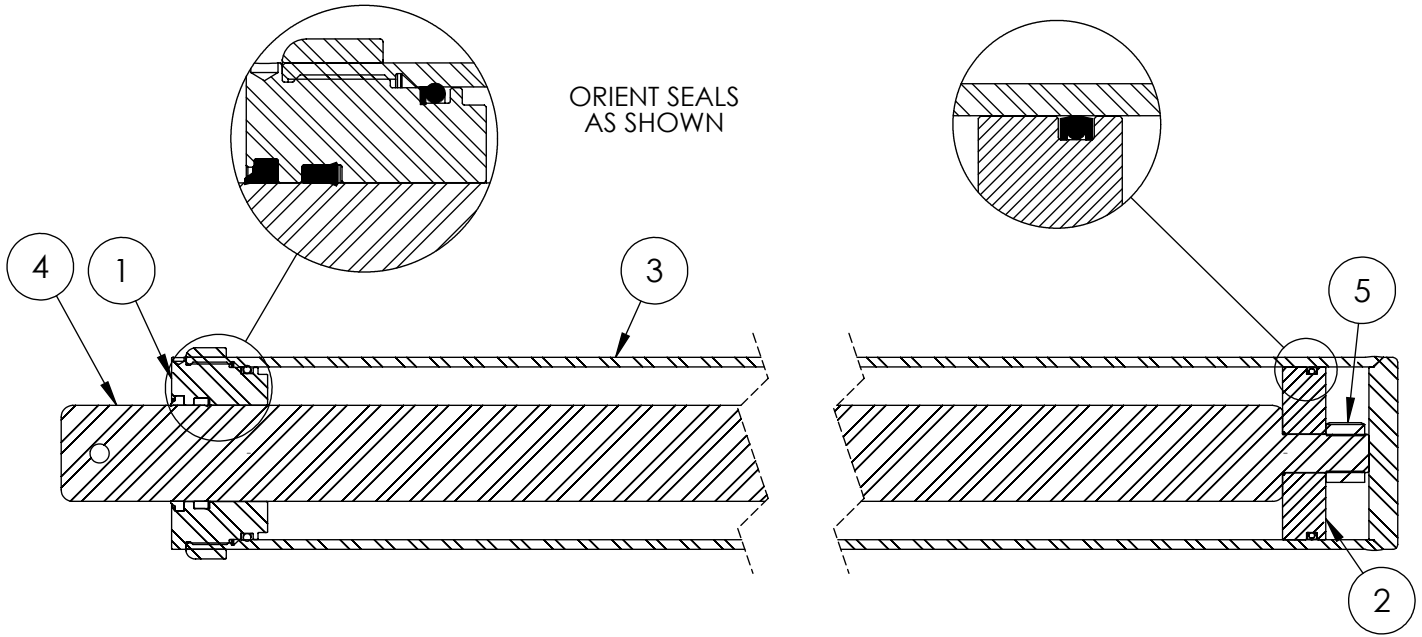

### 4-1/2" x 48" STROKE CYLINDER PARTS

ITEM	PART NO.	DESCRIPTION	QTY
1	G450-250SA	4-1/2" Bore x 2-1/2" Rod Gland With Seals	1
2	P100-450SA	4-1/2" Bore Piston With Seals	1
3	2013C3014	Barrel, 4-1/2"	1
4	2013C3012	Rod, 2-1/2x 1	1
5	Z72292G8	Hex Lock Nut 1NF Grade 8	1
6	SLK-4525	Seal Kit, 4-1/2 x 2-1/2	1