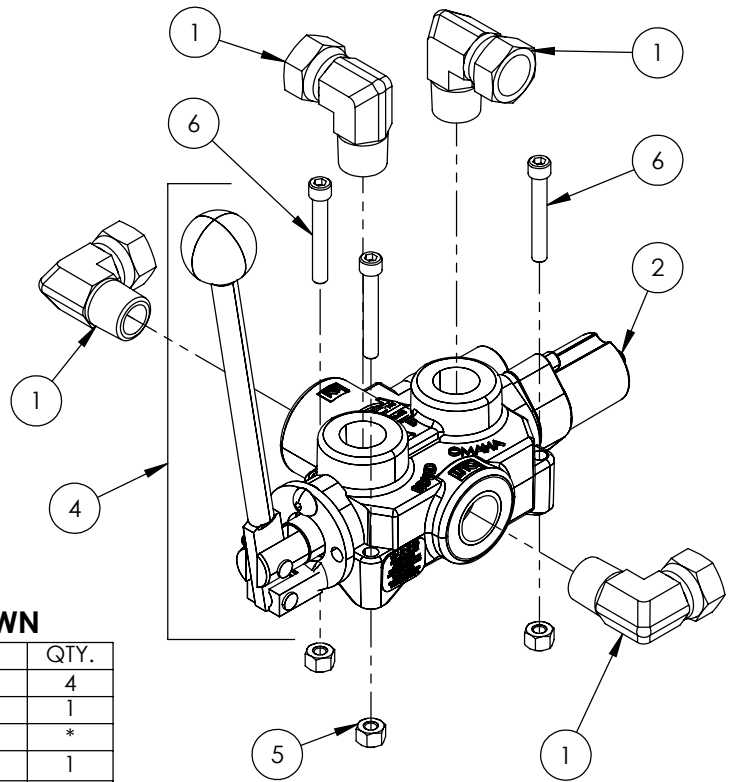

### 4-1/2" x 48" STROKE CYLINDER PARTS

ITEM	PART NO.	DESCRIPTION	QTY
1	G450-250SA	4-1/2" Bore x 2-1/2" Rod Gland With Seals	1
2	P100-450SA	4-1/2" Bore Piston With Seals	1
3	2013C3014	Barrel, 4-1/2"	1
4	2013C3012	Rod, 2-1/2x 1	1
5	Z72292G8	Hex Lock Nut 1NF Grade 8	1
6	SLK-4525	Seal Kit, 4-1/2 x 2-1/2	1

# Valve Assembly

ITEM NO.	QTY.	PART NO.	DESCRIPTION
1	1	AOCAS7B	AO CASTING
2	1	LS304T4J	SPOOL
3	1	P1740	NAME TAG
4	1	SF305	WIPER
5	1	SF304	QUAD RING
6	1	SUB-LS	SUB-LS
	1	B5057	7/16 BALL
	4	DC7604	3/16 BALL
	1	SF306	RETAINER
	1	SF477L	SH LS ENDCAP
	1	XDC672	LS SLEEVE
	1	SF483	SPACER
	2	SF486	ALLEN SCREW
	2	SF489	CENTER STOP
	1	SF490	CENTERING SPRING
	1	SF492	HOUSING
	1	SF315	SPACER
	1	LS305	DETENT SPRING
	1	DC7583	O-RING 3-902
	1	SF496	O-RING, BLUE, METRIC
	1	LS306	LS WIPER
	1	SF502	5/16 LOCK WASHER
	1	SF503	PLUNGER, SPRING
	1	SF504	5/16 HEX JAM NUT
7	1	SUB-R	RELIEF
	1	P1603	CAP NUT
	1	SF322	O-RING 2-016
	1	SF364A	ADJ. SCREW
	1	B505	SPRING
	1	SF361A	POPPET
8	1	Z56915	HANDLE KIT
	1	SF377	RETAINER
	1	SF376	SEAL RETAINER
	1	SF367A	CLEVIS
	1	SF368	HANDLE
	2	SF369	PIN
	2	P1767	PIN CLIP
	1	HP5	MACH. SCREW
	1	SF311	KNOB
	1	SF308	CAP SCREW
	1	SF303T4J	SPOOL
9	1	P1654	WARNING TAG

ITEM NO.	QTY.	PART NO.	DESCRIPTION
1	1	B5057	7/16 BALL
2	4	DC7604	3/16 BALL
3	1	SF306	RETAINER
4	1	SF477L	SH LS ENDCAP
5	1	SF480	SD SLEEVE
6	1	SF483	SPACER
7	2	SF486	ALLEN SCREW
8	2	SF489	CENTER STOP
9	1	SF490	CENTERING SPRING
10	1	SF492	HOUSING
11	1	SF315	SPACER
12	1	LS305	DETENT SPRING
13	1	DC7583	O-RING 3-902
14	1	SF496	METRIC O-RING
15	1	LS306	LS WIPER
16	1	SF502	5/16 LOCK WASHER
17	1	SF503	SPRING PLUNGER
18	1	SF504	5/16 HEX JAM NUT

SECTION A-A

**VALVE AND FITTINGS PARTS BREAKDOWN**

ITEM	PART NO.	Description	QTY.
1	Z51331	Elbow 90 MP x FPX 0808	4
2	Z56209	Valve, Single Function Detent	1
3	*Z56210*	Valve, Closed Center	*
4	Z56915	Complete Handle Kit for Z56209	1
5	Z72111	Hex Lock Nut 1/4NC	3
6	Z75114	SHCS, 1/4NC x 1-3/4	3