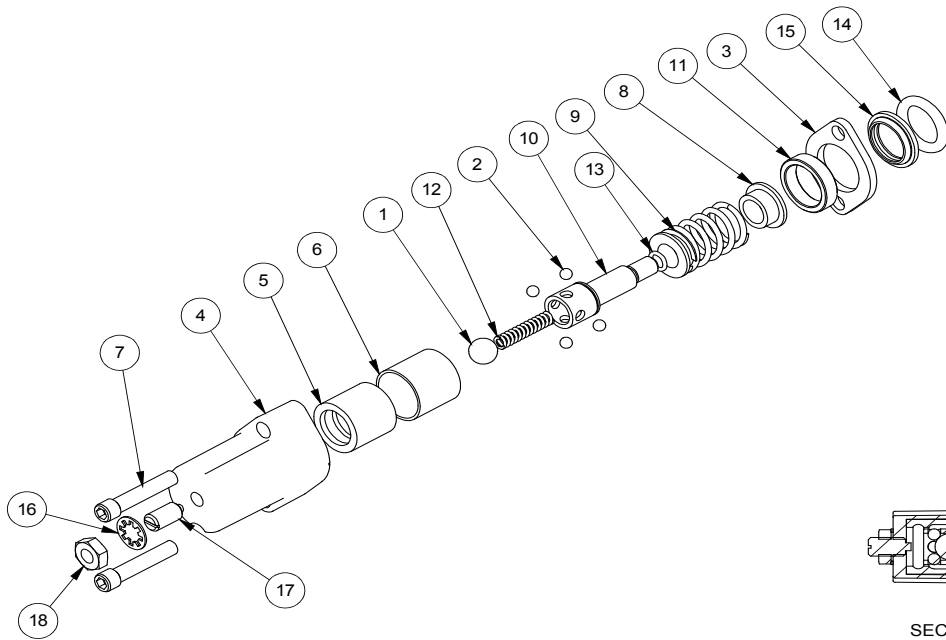

### 4-1/2" x 48" STROKE CYLINDER PARTS

ITEM	PART NO.	DESCRIPTION	QTY
1	G450-250SA	4-1/2" Bore x 2-1/2" Rod Gland With Seals	1
2	P100-450SA	4-1/2" Bore Piston With Seals	1
3	2013C3014	Barrel, 4-1/2"	1
4	2013C3012	Rod, 2-1/2x 1	1
5	Z72292G8	Hex Lock Nut 1NF Grade 8	1
6	SLK-4525	Seal Kit, 4-1/2 x 2-1/2	1

### WX330 Parts Breakdown

ITEM	WX330	Description	QTY.
1	2013C301	Cylinder, 4-1/2 x 48" x 2-1/2	1
2	2013W302	Weldment, Main Frame	1
3	2032A202	Wedge, Large Sliding Assy	1
4	2032S213	Plate, Cylinder Retaining	1
5	Z51331	Elbow 90 MP x FFX 0808	1
6	Z51903	FP08 x Pioneer Coupler	2
7	Z52301	1/2 Hose MP08 x MP08 x 16"	1
8	Z52310	1/2 Hose MP08 x MP08 x 48"	1
9	Z52312	1/2 Hose, 1/2MPx1/2MPx 96"	2
10	Z71560	Hex Bolt 1/2NC x 6	3
11	Z72251	Hex Lock Nut 1/2NC	3
12	Z76712	Self-tapping Screw #10	1
13	Z96503	Manual Tube 3-1/2 Short	1

ITEM	PART NO.	Description	QTY.
20	2014S414	Plate, Sliding Wedge Capture	1
21	2032W203	Wedge, Large Sliding	1
22	Z71540	Hex Bolt 1/2NC x 4	1
23	Z71576	Hex Bolt 1/2NF x 1-1/2	4
24	Z72251	Hex Lock Nut 1/2NC	1

SECTION A-A

**VALVE AND FITTINGS PARTS BREAKDOWN**

ITEM	PART NO.	Description	QTY.
1	Z51331	Elbow 90 MP x FPX 0808	4
2	Z56209	Valve, Single Function Detent	1
3	*Z56210*	Valve, Closed Center	*
4	Z56915	Complete Handle Kit for Z56209	1
5	Z72111	Hex Lock Nut 1/4NC	3
6	Z75114	SHCS, 1/4NC x 1-3/4	3