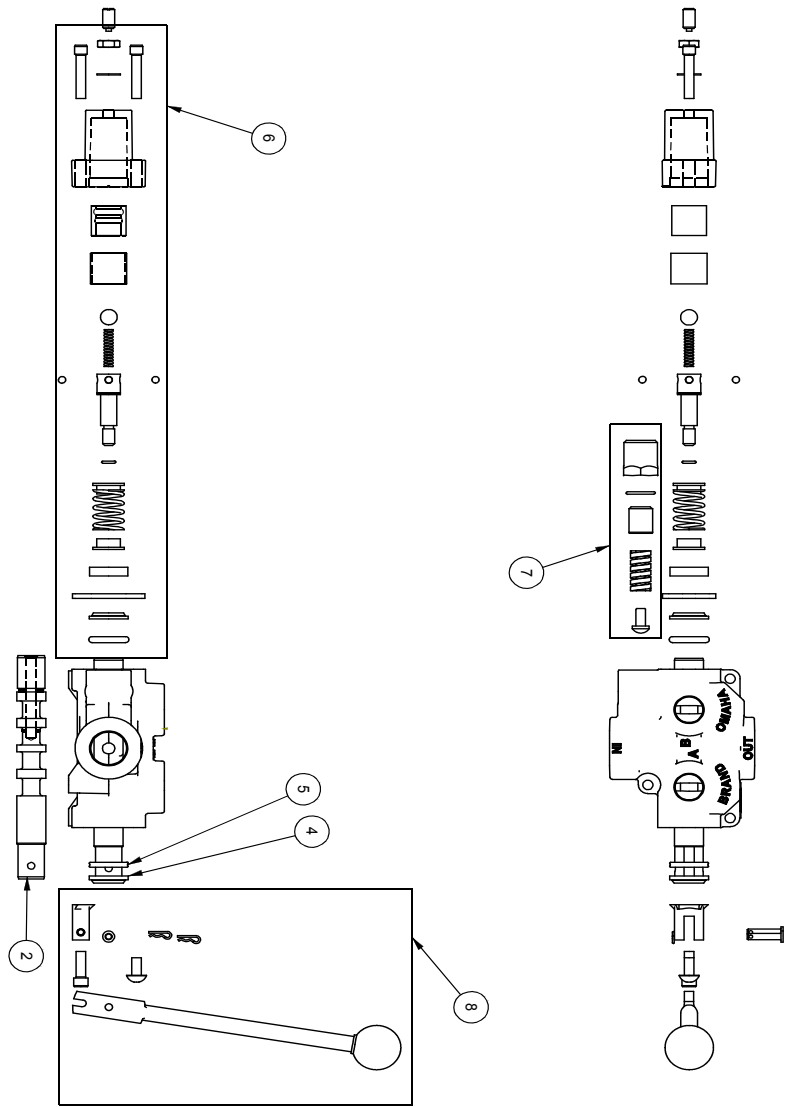

Valve Assembly

ITEM NO.	QTY.	PART NO.	DESCRIPTION
1	1	A0CASTB	A0 CASTING
2	1	LS304T4J	SPOOL
3	1	P1740	NAME TAG
4	1	SF305	WIPER
5	1	SF304	QUAD RING
6	1	SUB-LS	SUB-LS
		B5057	7/16 BALL
		DC7804	3/16 BALL
		SF306	RETAINER
		SF477L	SH LS ENDCAP
		XDC672	LS SLEEVE
		SF483	SPACER
		SF486	ALLEN SCREW
		SF489	CENTER STOP
		SF490	CENTERING SPRING
		SF492	HOUSING
		SF315	SPACER
		LS305	DETENT SPRING
		DC7583	O-RING 3-902
		SF496	O-RING, BLUE, METRIC
		LS306	LS WIPER
		SF502	5/16 LOCK WASHER
		SF503	PLUNGER, SPRING
		SF504	5/16 HEX JAM NUT
		SUB-R	RELIEF
		P1603	CAP NUT
		SF322	O-RING 2-016
		SF364A	ADJ. SCREW
		B505	SPRING
		SF361A	POPPET
		Z56915	HANDLE KIT
		SF377	RETAINER
		SF376	SEAL RETAINER
		SF367A	O-LEVIS
		SF368	HANDLE
		SF369	PIN
		P1767	PIN CLIP
		HP5	MACH. SCREW
		SF311	KNOB
		SF308	CAP SCREW
		SF303T4J	SPOOL
		P1654	WARNING TAG