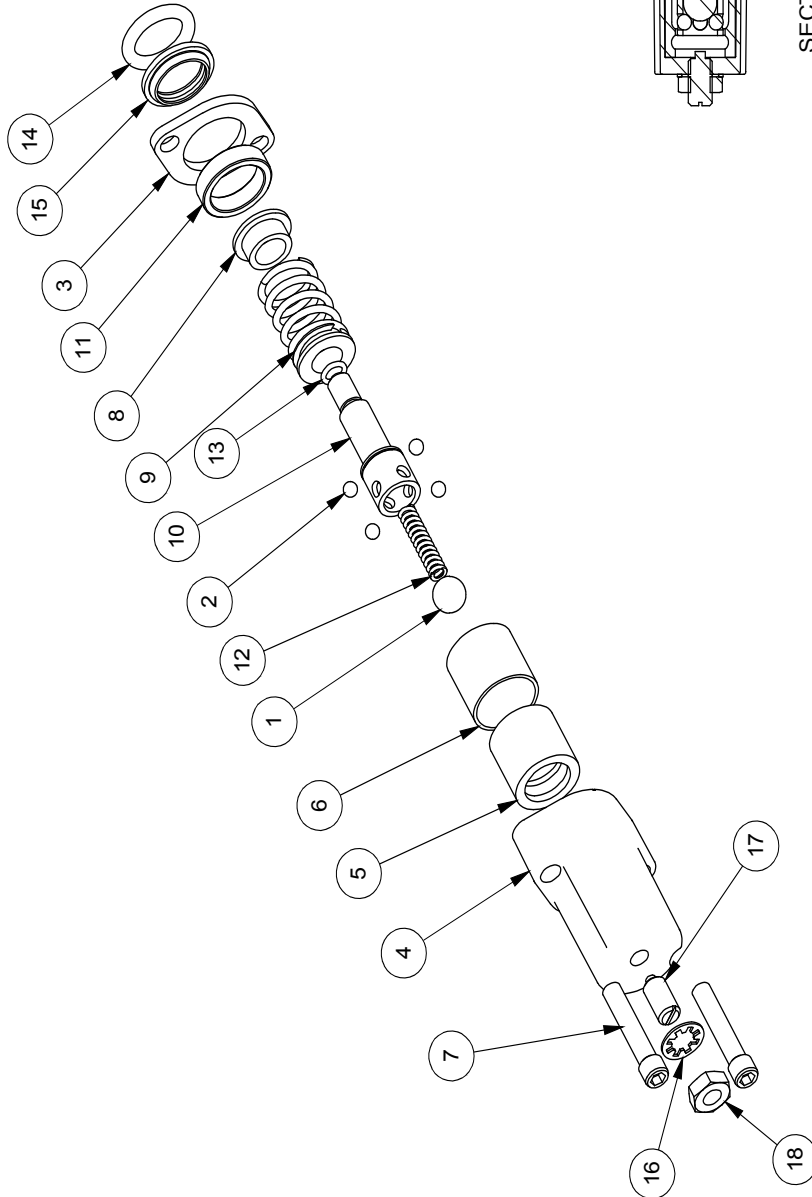

Cylinder	4
Main Parts	5
Valve Assembly	6
Valve and Fittings	8
4-Way Wedge (Optional)	9
Decal Breakdown	10

5" x 24" STROKE CYLINDER PARTS

ITEM	PART NO.	Description	QTY.
1	G500-250SA	5" Bore x 2-1/2" Rod Gland With Seals	1
2	P100-500SA	5" Bore Piston With Seals	1
3	2015C5014	Barrel, 5"	1
4	2015C5012	Rod, 2-1/2x 1	1
5	Z72292G8	Hex Lock Nut 1NF Grade 8	1
6	SLK-5025	Seal Kit, 5 x 2-1/2	1

WX360 VERTICAL SPLITTER PARTS BREAKDOWN

ITEM	PART NO.	Description	QTY.
1	2015C501	Cylinder, 5 x 24" x 2-1/2	1
2	2015W501	Weldment for WX360	1
3	2015A505	Wedge Assy for 5" Cylinder	1
4	2061S121	Plate, Cylinder Retaining (Bolt)	1
5	Z51331	Elbow 90 MP x FFX 0808	1
6	Z51903	FP08 x Pioneer Coupler	2
7	Z52301	1/2 Hose MP08 x MP08 x 16"	1
8	Z52305	1/2 Hose, MP08 x MP08 x 24"	1
9	Z52310	1/2 Hose MP08 x MP08 x 48"	2
10	Z71560	Hex Bolt 1/2NC x 6	3
11	Z72251	Hex Lock Nut 1/2NC	3
ITEM	PART NO.	Description	QTY.
20	2014S414	Plate, Sliding Wedge Capture	1
21	2015W505	Wedge for 5" Cylinder	1
22	Z71540	Hex Bolt 1/2NC x 4	1
23	Z71576	Hex Bolt 1/2NF x 1-1/2	4
24	Z72251	Hex Lock Nut 1/2NC	1

SECTION A-A

VALVE AND FITTINGS PARTS BREAKDOWN

ITEM	PART NO.	Description	QTY.
1	Z51331	Elbow 90 MP x FPX 0808	4
2	Z56209	Valve, Single Function Detent	1
3	*Z56210*	Valve, Closed Center	*
4	Z56915	Complete Handle Kit for Z56209	1
5	Z72111	Hex Lock Nut 1/4NC	3
6	Z75114	SHCS, 1/4NC x 1-3/4	3