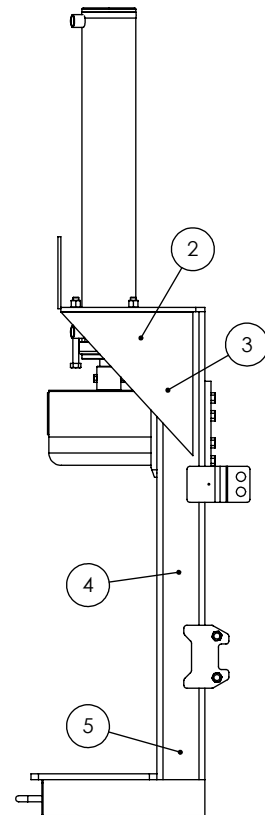

WX360 DECAL BREAKDOWN

ITEM	PART NO.	DESCRIPTION	QTY
1	Z94039	CAUTION - Read Manual	1
2	Z94040	WARNING - Moving Wedge	2
3	Z94067	Clear Guide	2
4	Z94056	Wallenstein	2
5	Z94019	Made in Canada	4
6	Z94066	Apply Oil or Grease	1