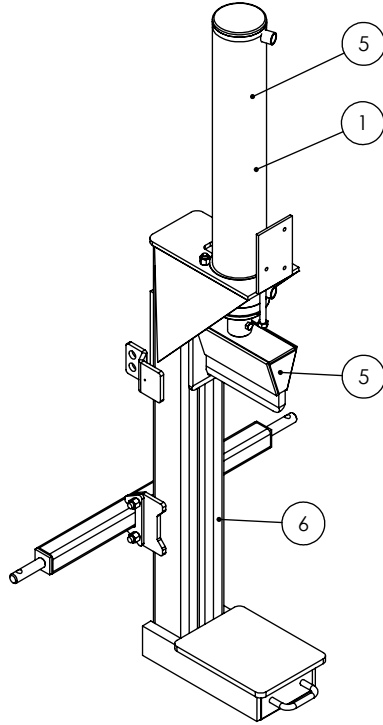

WX360 DECAL BREAKDOWN

ITEM	PART NO.	DESCRIPTION	QTY
1	Z94039	CAUTION - Read Manual	1
2	Z94040	WARNING - Moving Wedge	2
3	Z94067	Clear Guide	2
4	Z94056	Wallenstein	2
5	Z94019	Made in Canada	4
6	Z94066	Apply Oil or Grease	1