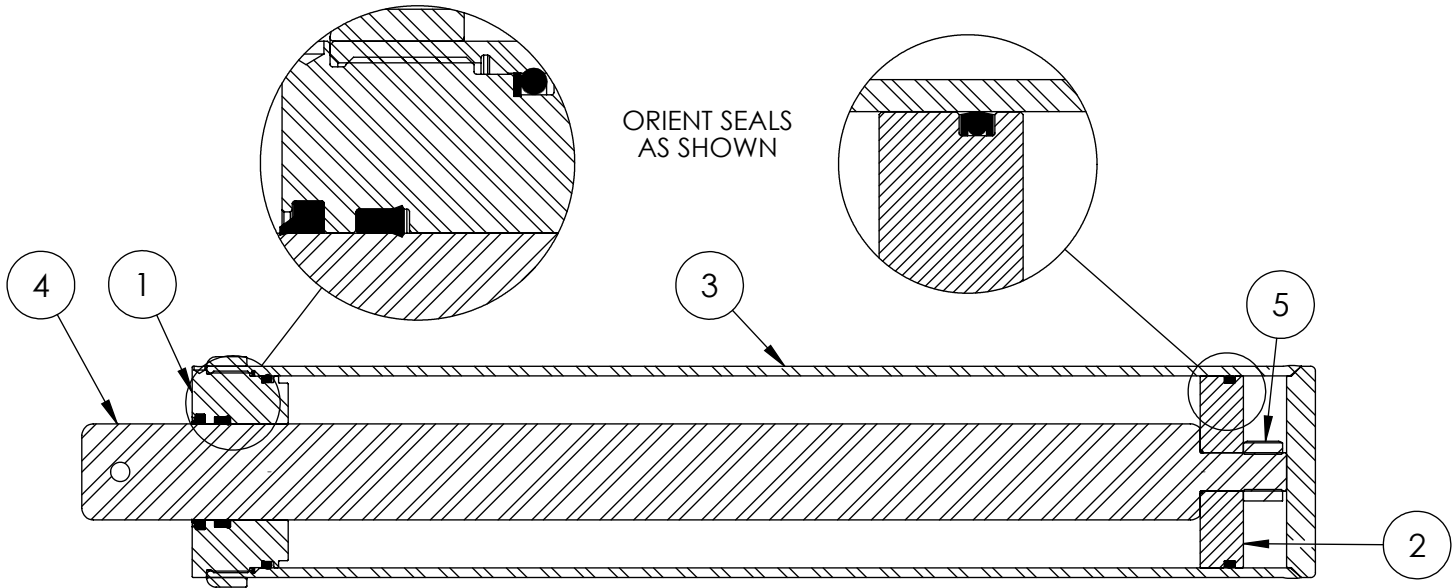

**WX360 Tractor Mount Splitter
Parts Manual
S/N 23605 to S/N 236021**

Foreword

EMB Mfg. has prepared this parts manual to assist customers in ordering quality OEM replacement parts.

Proper and regular service and replacing old, worn or broken parts with the correct Wallenstein parts are essential to prolonging the life of your Wallenstein product. Please refer to this manual before ordering any replacement parts.

Cylinder	4
Main Parts	5
Valve Assembly	6
Valve and Fittings	8
4-Way Wedge (Optional)	9
Decal Breakdown	10

5" x 24" STROKE CYLINDER PARTS

ITEM	PART NO.	Description	QTY.
1	G500-250SA	5" Bore x 2-1/2" Rod Gland With Seals	1
2	P100-500SA	5" Bore Piston With Seals	1
3	2015C5014	Barrel, 5"	1
4	2015C5012	Rod, 2-1/2x 1	1
5	Z72292G8	Hex Lock Nut 1NF Grade 8	1
6	SLK-5025	Seal Kit, 5 x 2-1/2	1

WX360 VERTICAL SPLITTER PARTS BREAKDOWN

ITEM	PART NO.	Description	QTY.
1	2015C501	Cylinder, 5 x 24" x 2-1/2	1
2	2015W501	Weldment for WX360	1
3	2015A505	Wedge Assy for 5" Cylinder	1
4	2061S121	Plate, Cylinder Retaining (Bolt)	1
5	Z51331	Elbow 90 MP x FFX 0808	1
6	Z51903	FP08 x Pioneer Coupler	2
7	Z52301	1/2 Hose MP08 x MP08 x 16"	1
8	Z52305	1/2 Hose, MP08 x MP08 x 24"	1
9	Z52310	1/2 Hose MP08 x MP08 x 48"	2
10	Z71560	Hex Bolt 1/2NC x 6	3
11	Z72251	Hex Lock Nut 1/2NC	3
ITEM	PART NO.	Description	QTY.
20	2014S414	Plate, Sliding Wedge Capture	1
21	2015W505	Wedge for 5" Cylinder	1
22	Z71540	Hex Bolt 1/2NC x 4	1
23	Z71576	Hex Bolt 1/2NF x 1-1/2	4
24	Z72251	Hex Lock Nut 1/2NC	1