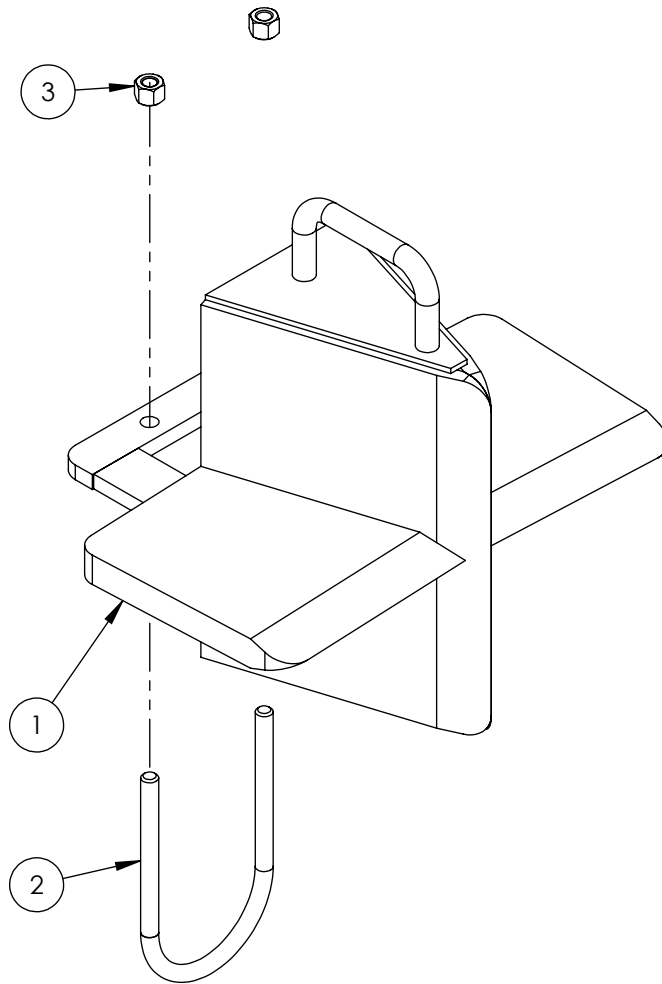

W4130 4-Way Wedge (Optional)

ITEM	PART NO.	DESCRIPTION	QTY
1	2082W301	Weldment, Main 4-Way	1
2	2082S307	U-Bolt, 3 x 4	1
3	Z72231	Hex Lock Nut 3/8NC	2