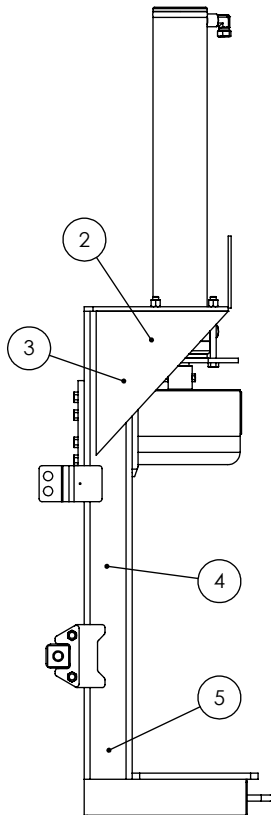

WX360 DECAL BREAKDOWN

ITEM	PART NO.	DESCRIPTION	QTY
1	Z94039	CAUTION - Read Manual	1
2	Z94040	WARNING - Moving Wedge	2
3	Z94067	Clear Guide	2
4	Z94056	Wallenstein	2
5	Z94019	Made in Canada	4
6	Z94066	Apply Oil or Grease	1