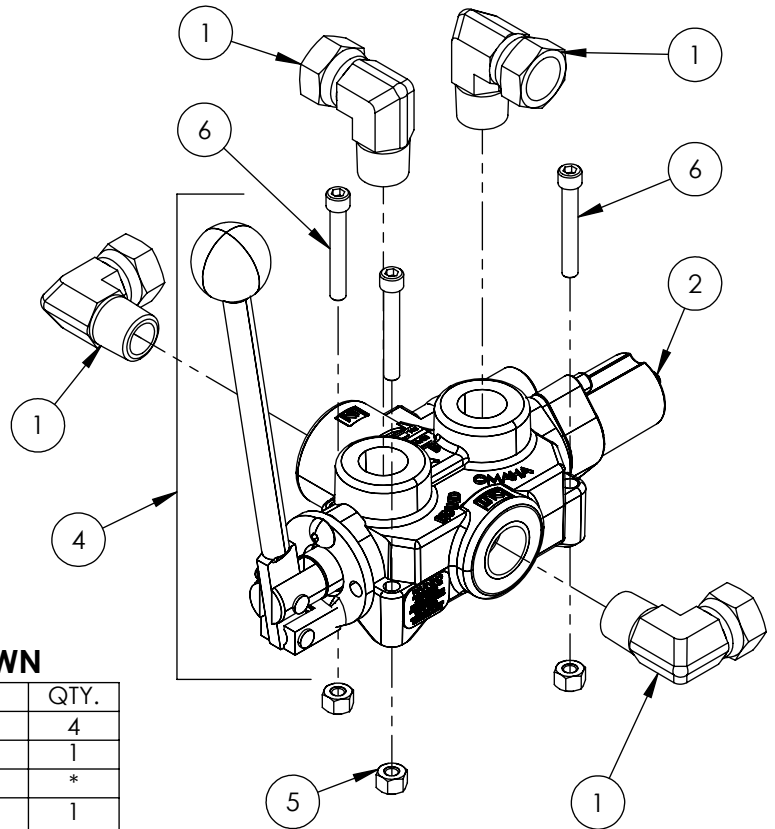

Cylinder	4
Main Parts	5
Valve Assembly	6
Valve and Fittings	8
4-Way Wedge (Optional)	9
Decal Breakdown	10

5" x 24" STROKE CYLINDER PARTS

ITEM	PART NO.	Description	QTY.
1	G500-250SA	5" Bore x 2-1/2" Rod Gland With Seals	1
2	P100-500SA	5" Bore Piston With Seals	1
3	2015C5014	Barrel, 5"	1
4	2015C5012	Rod, 2-1/2x 1	1
5	Z72292G8	Hex Lock Nut 1NF Grade 8	1
6	SLK-5025	Seal Kit, 5 x 2-1/2	1

Valve Assembly

ITEM NO.	QTY.	PART NO.	DESCRIPTION
1	1	A0CASTB	A0 CASTING
2	1	LS304T4J	SPOOL
3	1	P1740	NAME TAG
4	1	SF305	WIPER
5	1	SF304	QUAD RING
6	1	SUB-LS	SUB-LS
		B5057	7/16 BALL
		DC7804	3/16 BALL
		SF306	RETAINER
		SF477L	SH LS ENDCAP
		XDC672	LS SLEEVE
		SF483	SPACER
		SF486	ALLEN SCREW
		SF489	CENTER STOP
		SF490	CENTERING SPRING
		SF492	HOUSING
		SF315	SPACER
		LS305	DETENT SPRING
		DC7583	O-RING 3-902
		SF496	O-RING, BLUE, METRIC
		LS306	LS WIPER
		SF502	5/16 LOCK WASHER
		SF503	PLUNGER, SPRING
		SF504	5/16 HEX JAM NUT
		SUB-R	RELIEF
		P1603	CAP NUT
		SF322	O-RING 2-016
		SF364A	ADJ. SCREW
		B505	SPRING
		SF361A	POPPET
		Z56915	HANDLE KIT
		SF377	RETAINER
		SF376	SEAL RETAINER
		SF367A	O-LEVIS
		SF368	HANDLE
		SF369	PIN
		P1767	PIN CLIP
		HP5	MACH. SCREW
		SF311	KNOB
		SF308	CAP SCREW
		SF303T4J	SPOOL
		P1654	WARNING TAG

SECTION A-A

VALVE AND FITTINGS PARTS BREAKDOWN

ITEM	PART NO.	Description	QTY.
1	Z51331	Elbow 90 MP x FPX 0808	4
2	Z56209	Valve, Single Function Detent	1
3	*Z56210*	Valve, Closed Center	*
4	Z56915	Complete Handle Kit for Z56209	1
5	Z72111	Hex Lock Nut 1/4NC	3
6	Z75114	SHCS, 1/4NC x 1-3/4	3