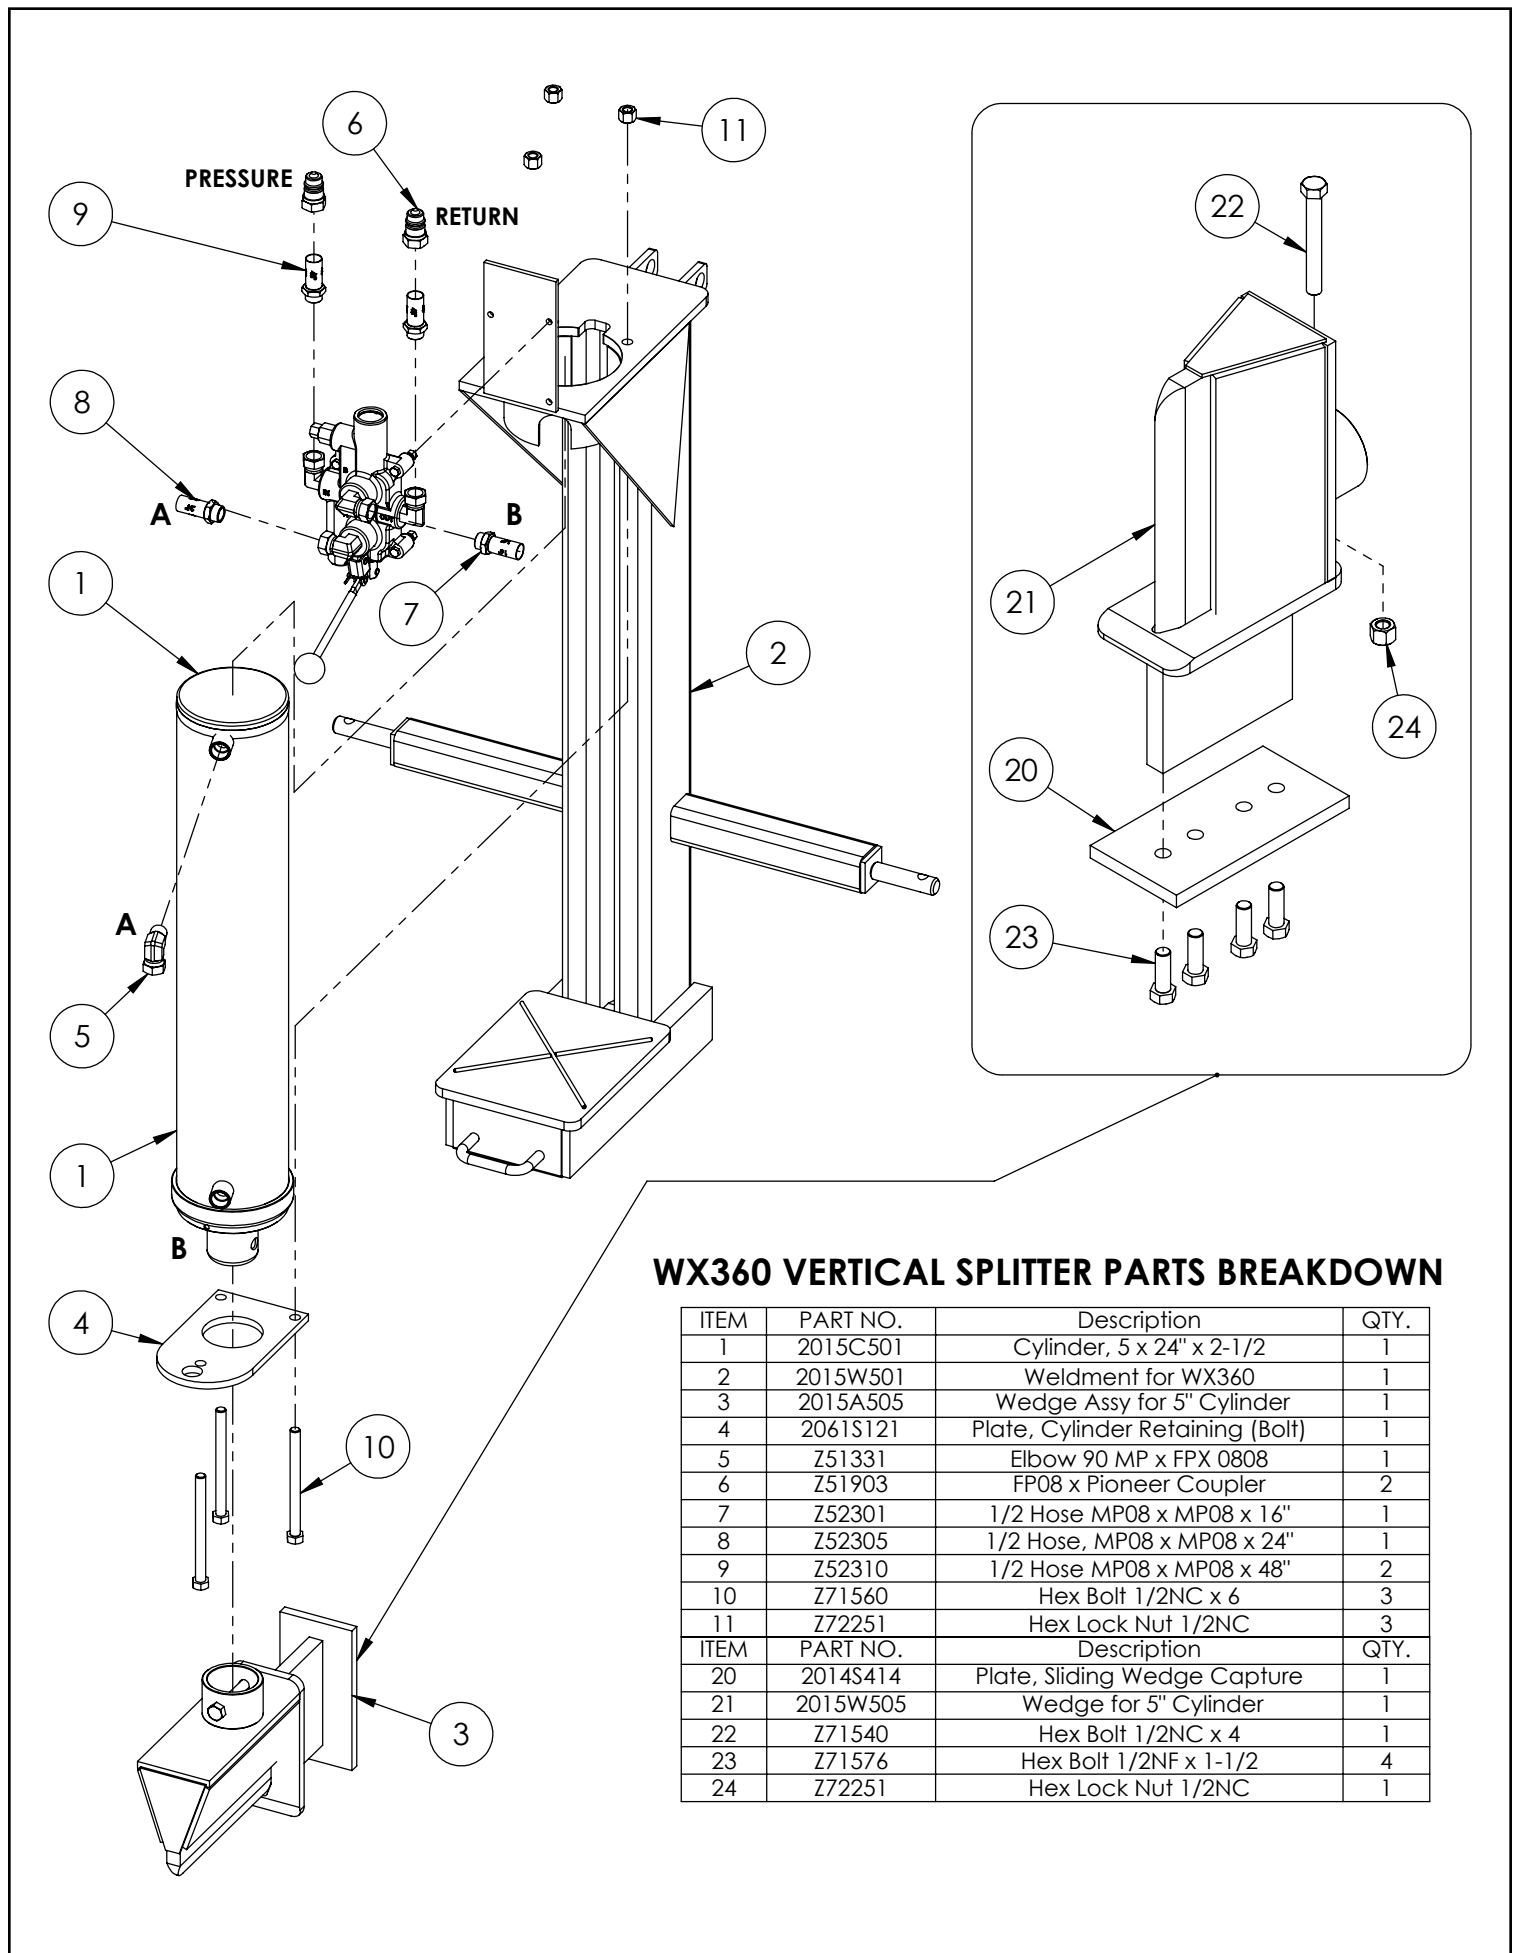

Cylinder	4
Main Parts	5
Valve Assembly	6
Valve and Fittings	8
4-Way Wedge (Optional)	9
Decal Breakdown	10

5" x 24" STROKE CYLINDER PARTS

ITEM	PART NO.	Description	QTY.
1	G500-250SA	5" Bore x 2-1/2" Rod Gland With Seals	1
2	P100-500SA	5" Bore Piston With Seals	1
3	2015C5014	Barrel, 5"	1
4	2015C5012	Rod, 2-1/2x 1	1
5	Z72292G8	Hex Lock Nut 1NF Grade 8	1
6	SLK-5025	Seal Kit, 5 x 2-1/2	1

WX360 VERTICAL SPLITTER PARTS BREAKDOWN

ITEM	PART NO.	Description	QTY.
1	2015C501	Cylinder, 5 x 24" x 2-1/2	1
2	2015W501	Weldment for WX360	1
3	2015A505	Wedge Assy for 5" Cylinder	1
4	2061S121	Plate, Cylinder Retaining (Bolt)	1
5	Z51331	Elbow 90 MP x FFX 0808	1
6	Z51903	FP08 x Pioneer Coupler	2
7	Z52301	1/2 Hose MP08 x MP08 x 16"	1
8	Z52305	1/2 Hose, MP08 x MP08 x 24"	1
9	Z52310	1/2 Hose MP08 x MP08 x 48"	2
10	Z71560	Hex Bolt 1/2NC x 6	3
11	Z72251	Hex Lock Nut 1/2NC	3
ITEM	PART NO.	Description	QTY.
20	2014S414	Plate, Sliding Wedge Capture	1
21	2015W505	Wedge for 5" Cylinder	1
22	Z71540	Hex Bolt 1/2NC x 4	1
23	Z71576	Hex Bolt 1/2NF x 1-1/2	4
24	Z72251	Hex Lock Nut 1/2NC	1